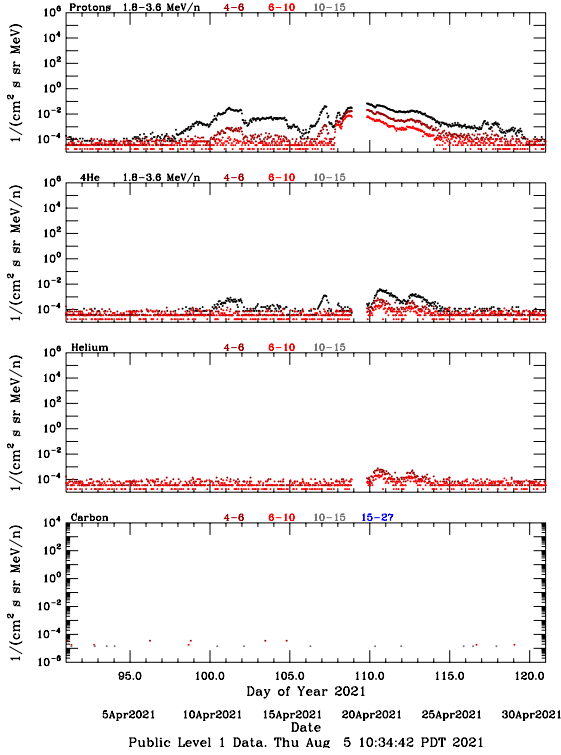

LET Public Level 1 Hourly Averages, for April 2021.

Ahead

Behind

LET Public Level 1 Hourly Averages, for April 2021.