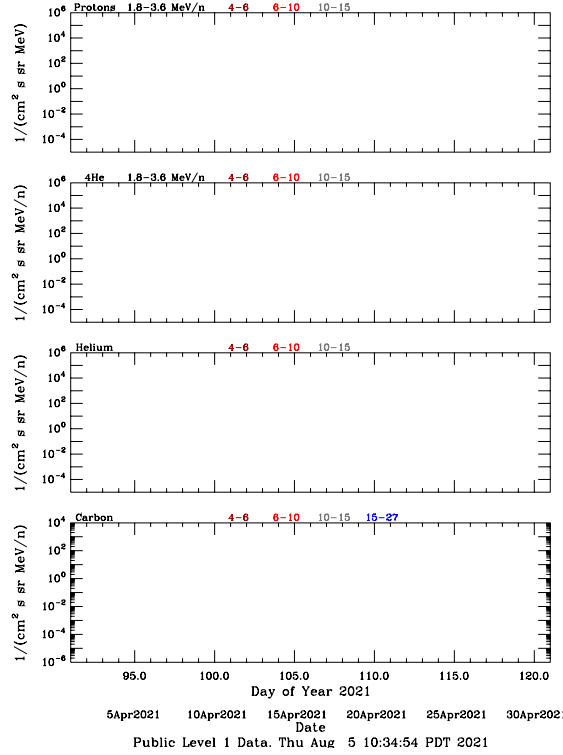

LET Public Level 1 Hourly Averages, for April 2021.

Ahead

Behind

LET Public Level 1 Hourly Averages, for April 2021.