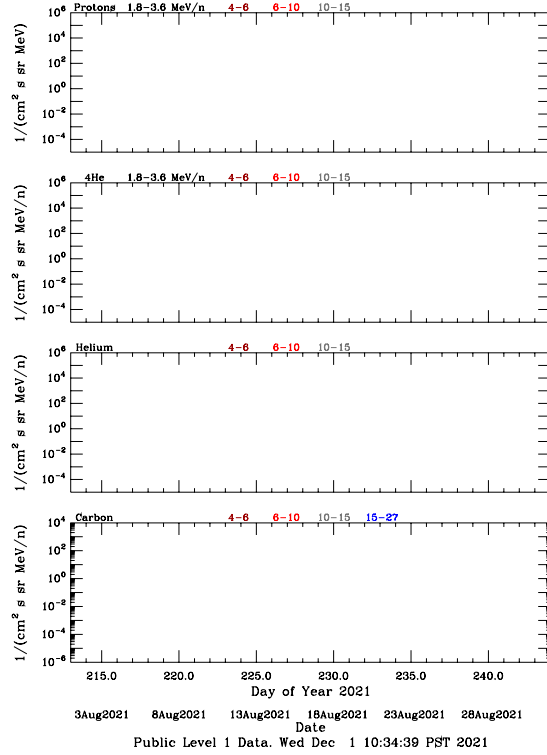

LET Public Level 1 Hourly Averages, for August 2021.

Ahead

Behind

LET Public Level 1 Hourly Averages, for August 2021.

Ahead

Behind