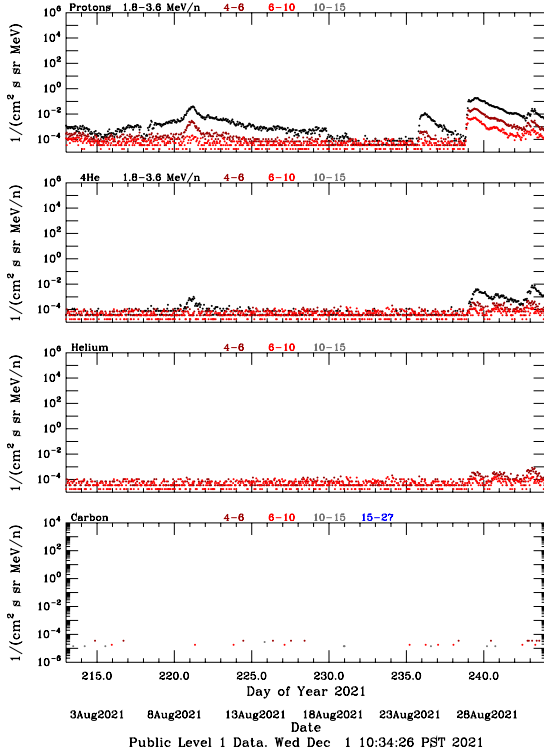

LET Public Level 1 Hourly Averages, for August 2021.

Ahead

Behind

LET Public Level 1 Hourly Averages, for August 2021.

Ahead

Behind