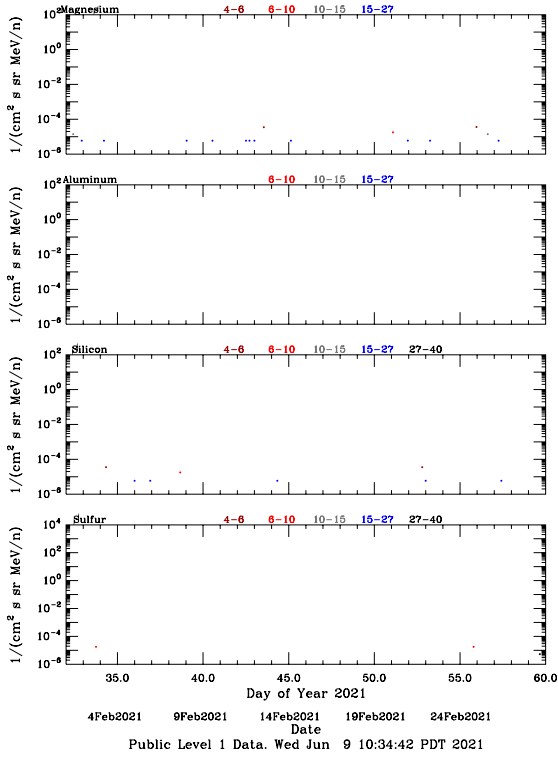

LET Public Level 1 Hourly Averages, for February 2021.

Ahead

Behind

LET Public Level 1 Hourly Averages, for February 2021.

Ahead

Behind