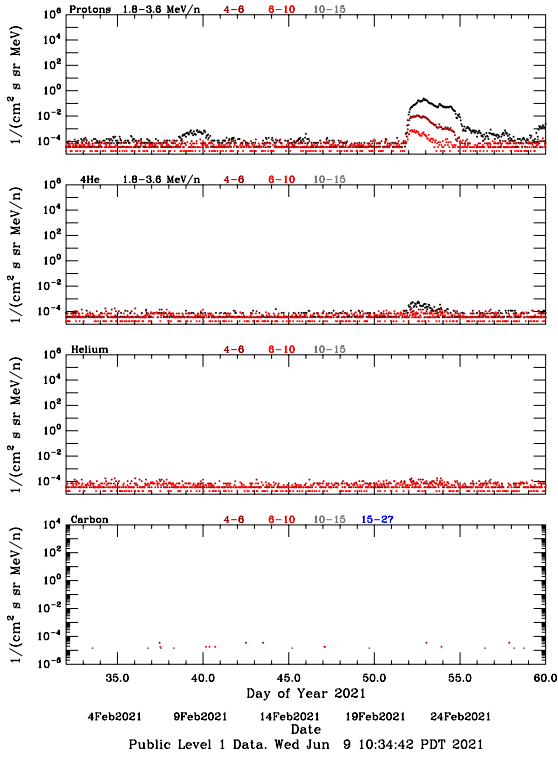

LET Public Level 1 Hourly Averages, for February 2021.

Ahead

Behind

LET Public Level 1 Hourly Averages, for February 2021.

Ahead

Behind