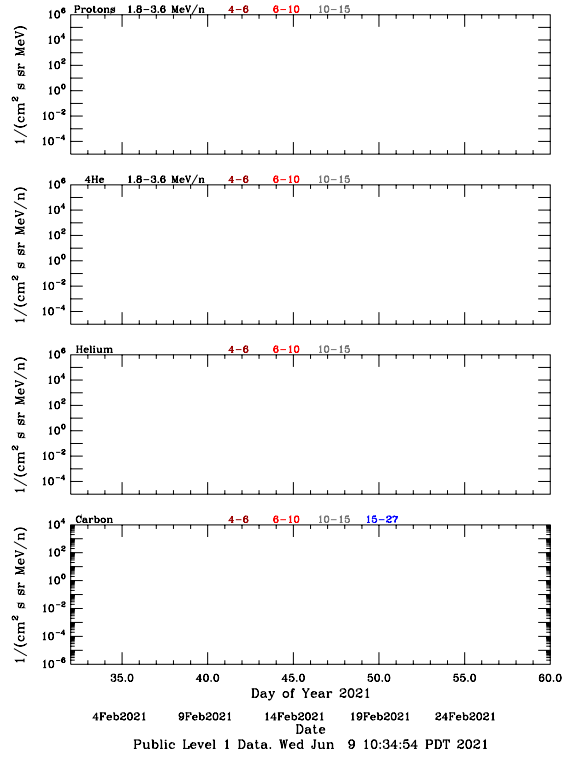

LET Public Level 1 Hourly Averages, for February 2021.

Ahead

Behind

LET Public Level 1 Hourly Averages, for February 2021.

Ahead

Behind