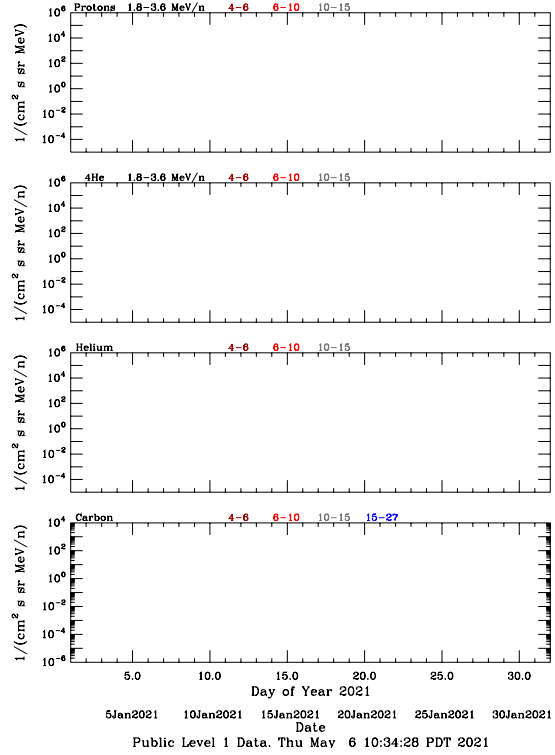

# LET Public Level 1 Hourly Averages, for January 2021.

Ahead

Behind