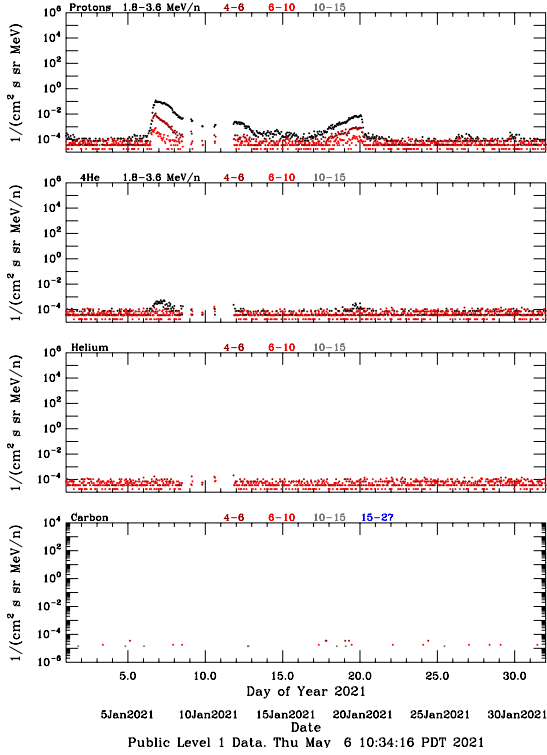

# LET Public Level 1 Hourly Averages, for January 2021.

Ahead

Behind