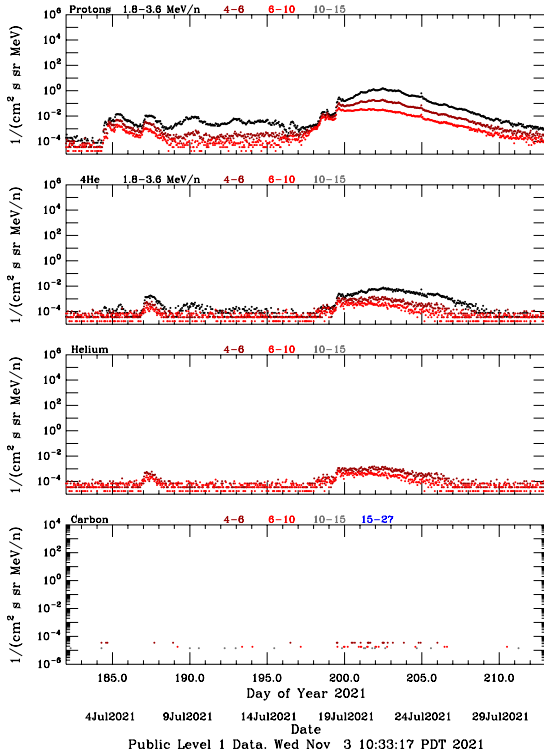

LET Public Level 1 Hourly Averages, for July 2021.

Ahead

Behind

LET Public Level 1 Hourly Averages, for July 2021.

Ahead
Behind