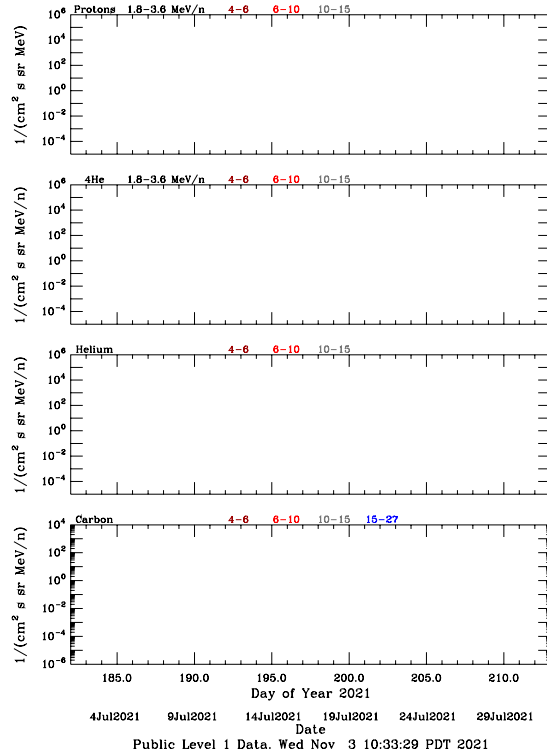

LET Public Level 1 Hourly Averages, for July 2021.

Ahead

Behind

LET Public Level 1 Hourly Averages, for July 2021.

Ahead
Behind