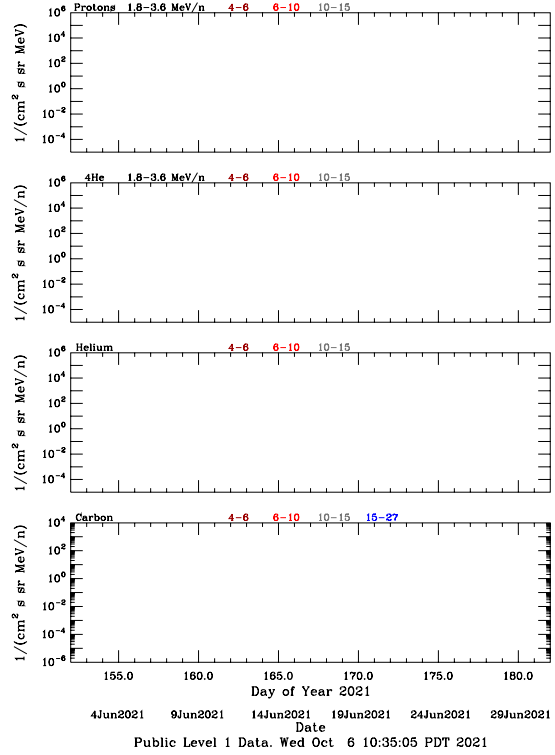

LET Public Level 1 Hourly Averages, for June 2021.

Ahead
Behind

LET Public Level 1 Hourly Averages, for June 2021.