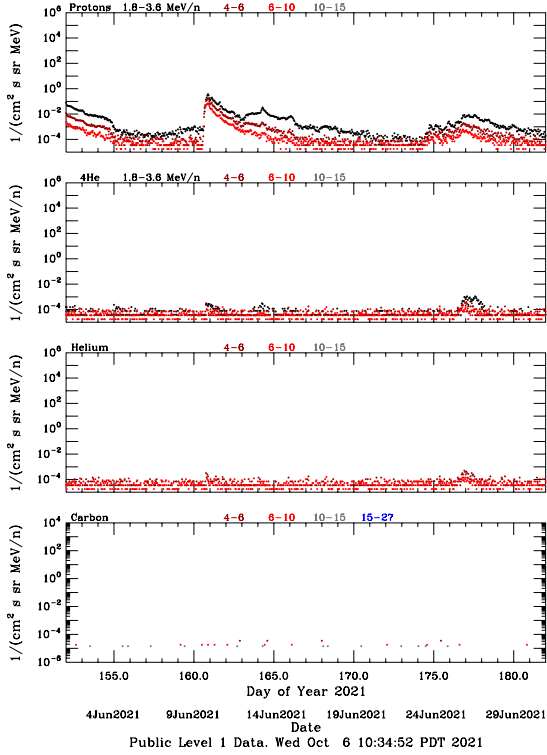

LET Public Level 1 Hourly Averages, for June 2021.

Ahead
Behind

LET Public Level 1 Hourly Averages, for June 2021.