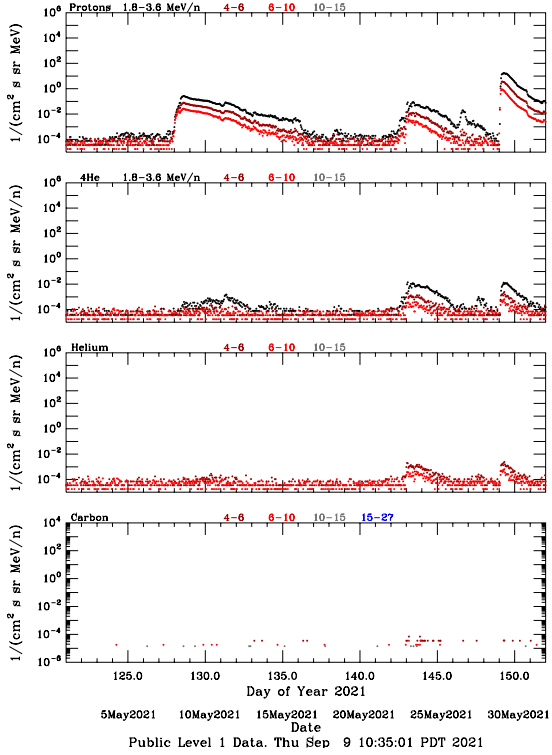

LET Public Level 1 Hourly Averages, for May 2021.

Ahead

Behind