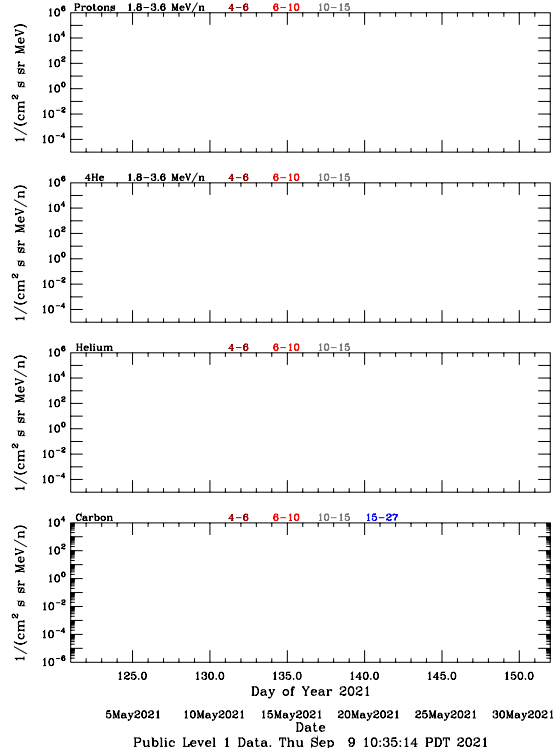

LET Public Level 1 Hourly Averages, for May 2021.

Ahead

Behind