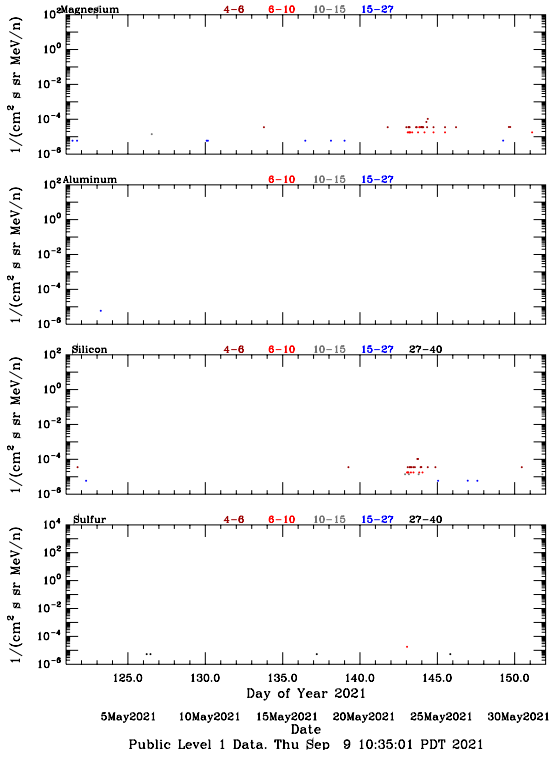

LET Public Level 1 Hourly Averages, for May 2021.

Ahead