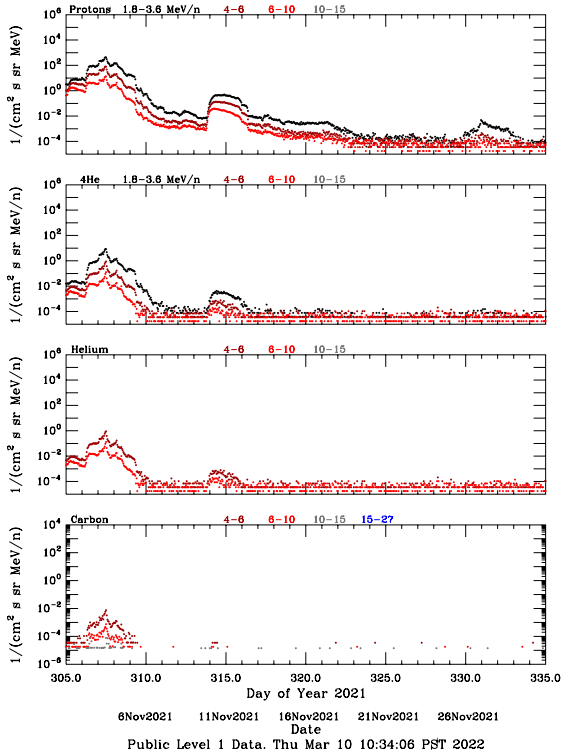

# LET Public Level 1 Hourly Averages, for November 2021.

Ahead

Behind