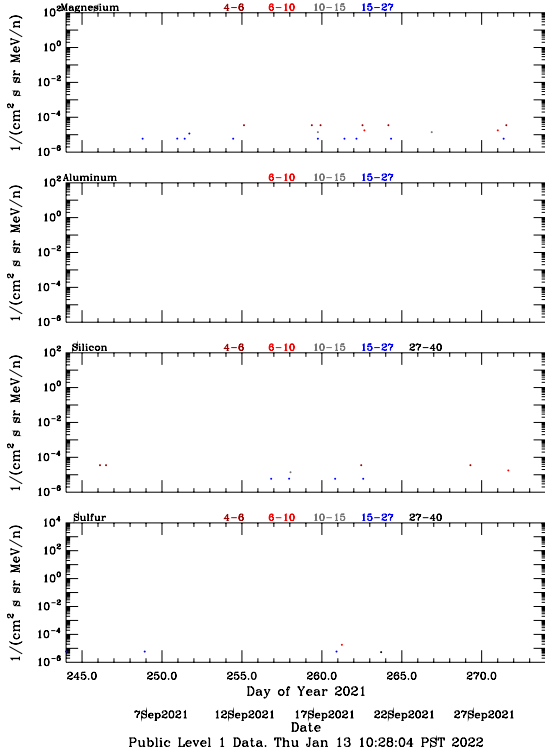

LET Public Level 1 Hourly Averages, for September 2021.

Ahead