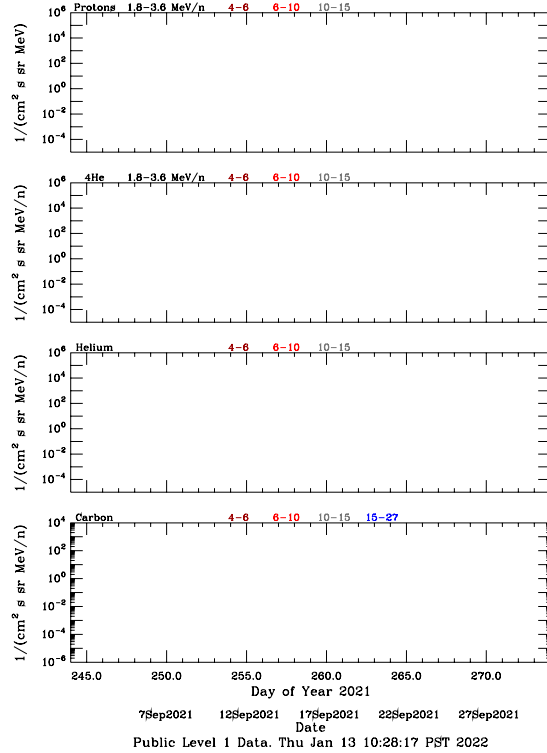

# LET Public Level 1 Hourly Averages, for September 2021.

Ahead

Behind