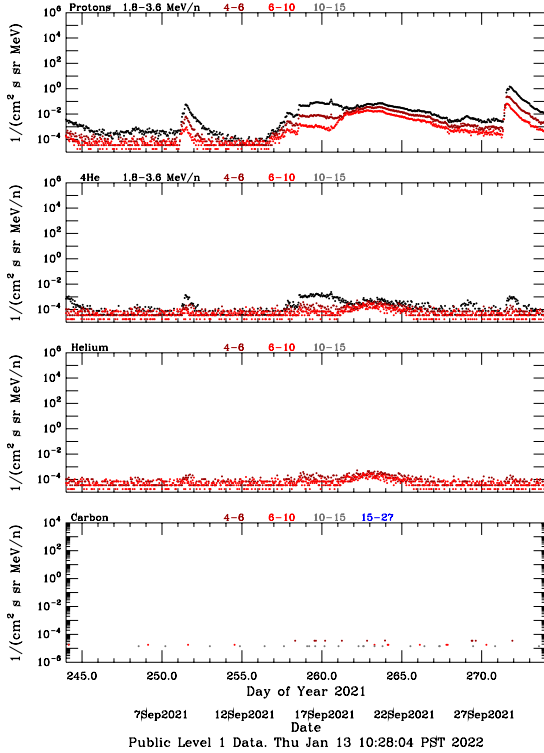

# LET Public Level 1 Hourly Averages, for September 2021.

Ahead

Behind