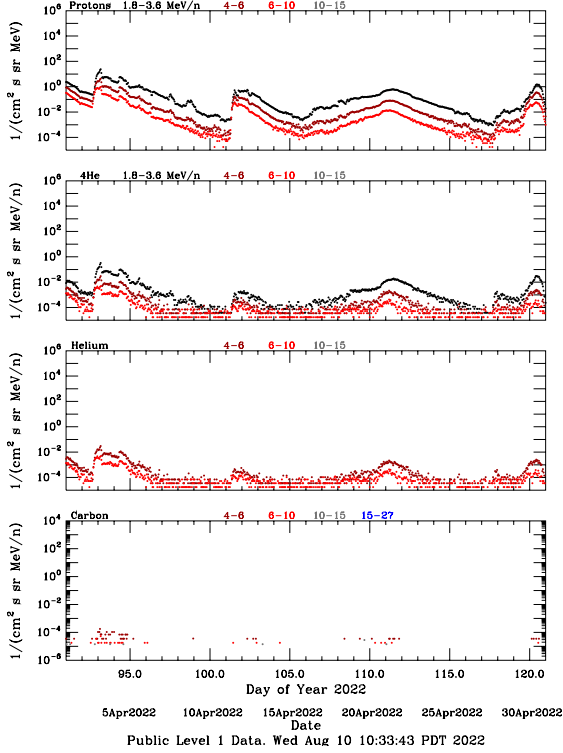

# LET Public Level 1 Hourly Averages, for April 2022.