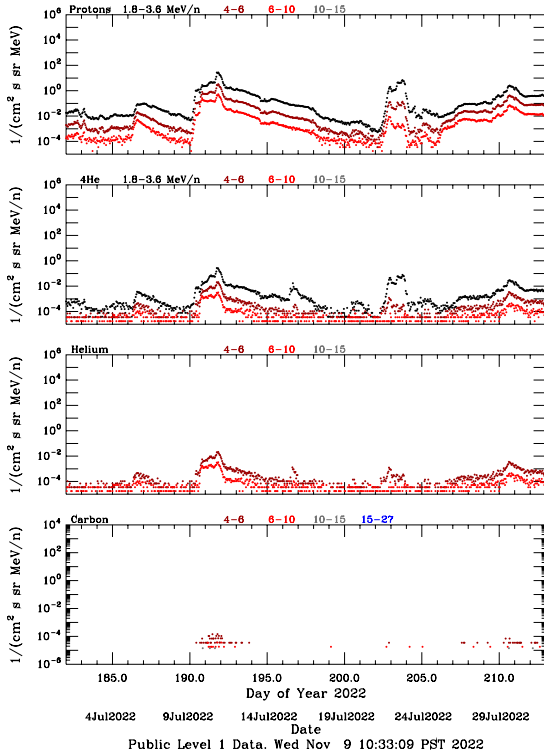

LET Public Level 1 Hourly Averages, for July 2022.

Ahead

Behind

LET Public Level 1 Hourly Averages, for July 2022.

Ahead
Behind