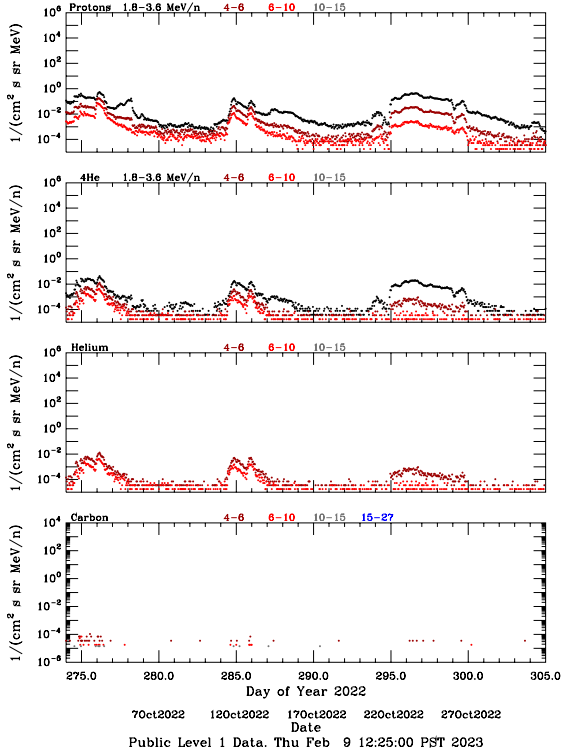

LET Public Level 1 Hourly Averages, for October 2022.

Ahead

Behind