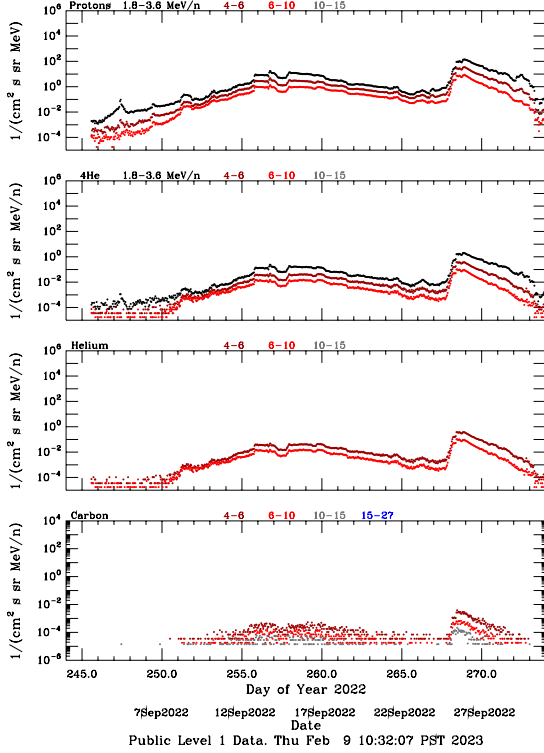

LET Public Level 1 Hourly Averages, for September 2022.

Ahead

Behind

LET Public Level 1 Hourly Averages, for September 2022.

Ahead

Behind