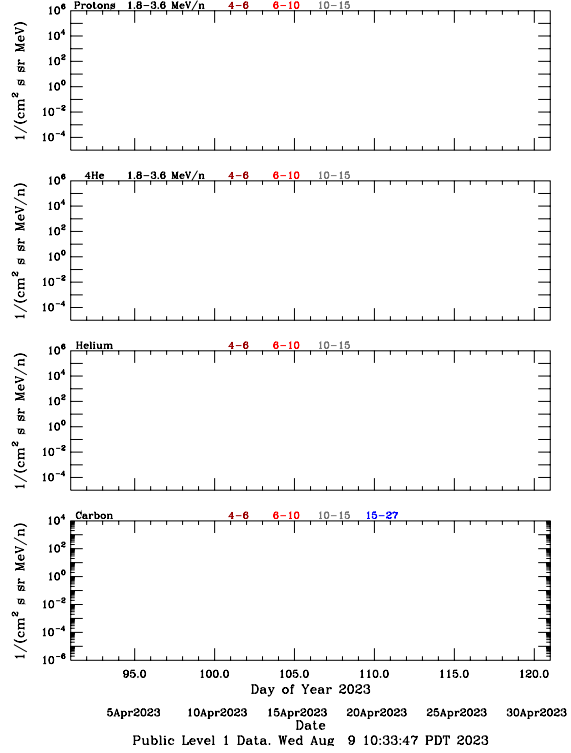

LET Public Level 1 Hourly Averages, for April 2023.

LET Public Level 1 Hourly Averages, for April 2023.