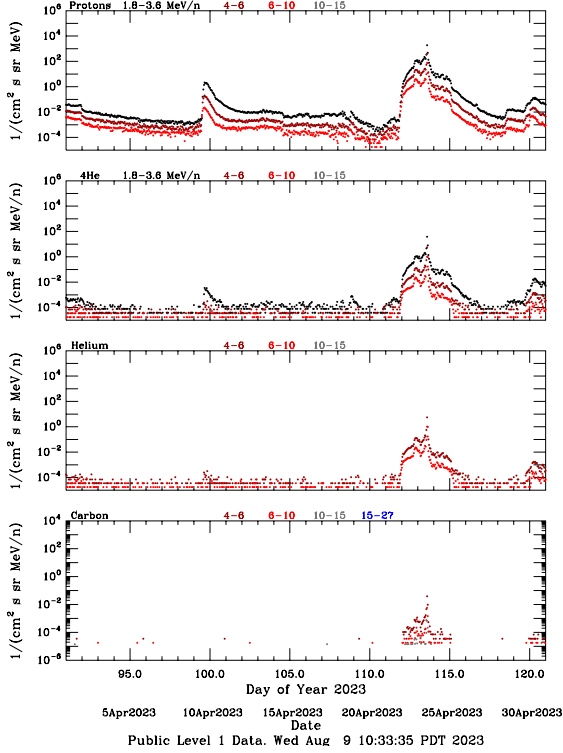

LET Public Level 1 Hourly Averages, for April 2023.

LET Public Level 1 Hourly Averages, for April 2023.