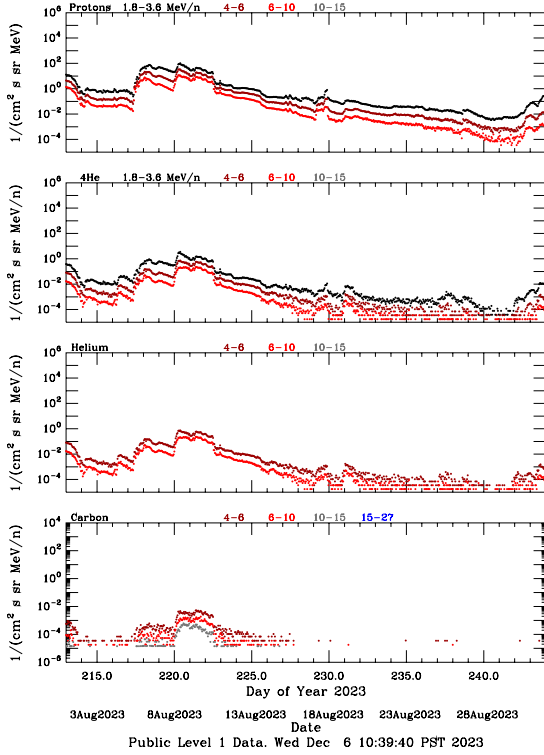

LET Public Level 1 Hourly Averages, for August 2023.

Ahead

Behind

LET Public Level 1 Hourly Averages, for August 2023.

Ahead

Behind