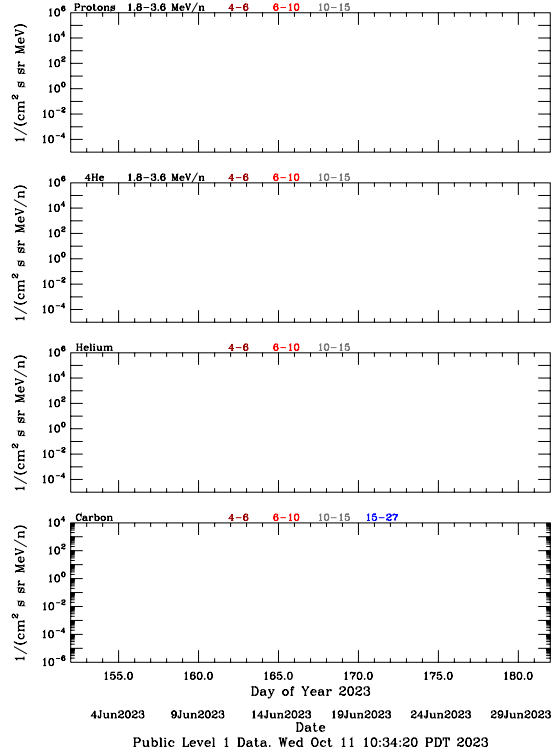

LET Public Level 1 Hourly Averages, for June 2023.

Ahead

Behind

LET Public Level 1 Hourly Averages, for June 2023.