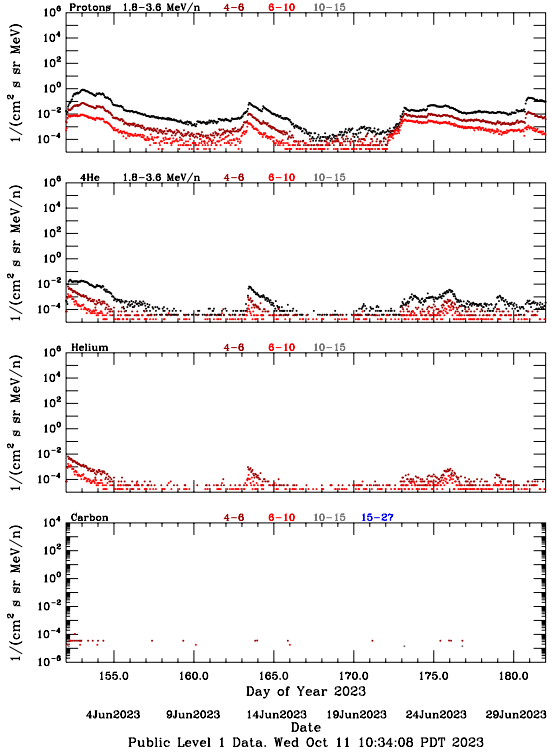

LET Public Level 1 Hourly Averages, for June 2023.

Ahead

Behind

LET Public Level 1 Hourly Averages, for June 2023.