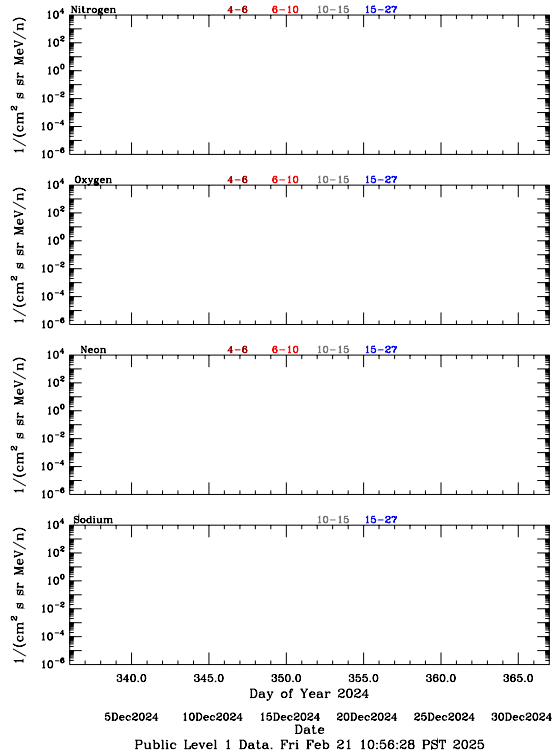

LET Public Level 1 Hourly Averages, for December 2024.

Ahead

Behind

LET Public Level 1 Hourly Averages, for December 2024.

Ahead

Behind