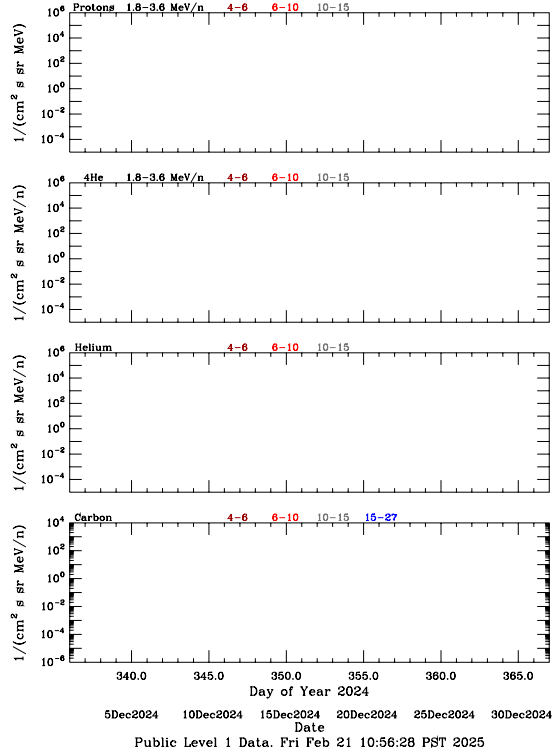

LET Public Level 1 Hourly Averages, for December 2024.

Ahead

Behind

LET Public Level 1 Hourly Averages, for December 2024.

Ahead

Behind