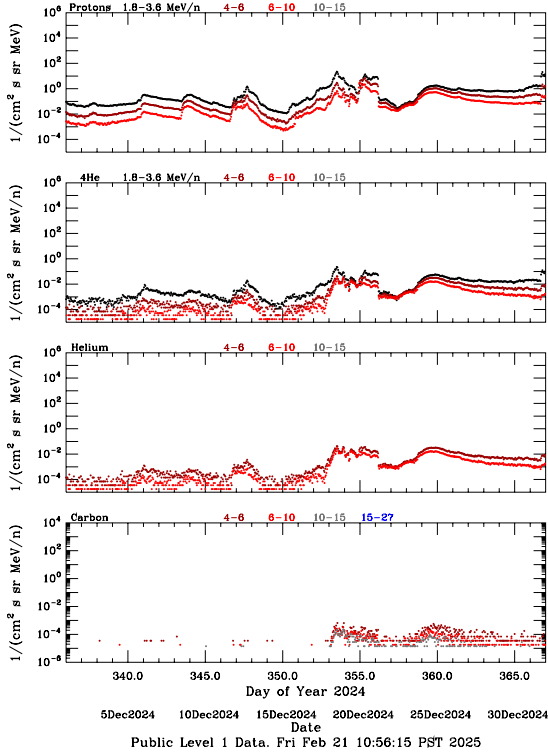

LET Public Level 1 Hourly Averages, for December 2024.

Ahead

Behind

LET Public Level 1 Hourly Averages, for December 2024.

Ahead

Behind