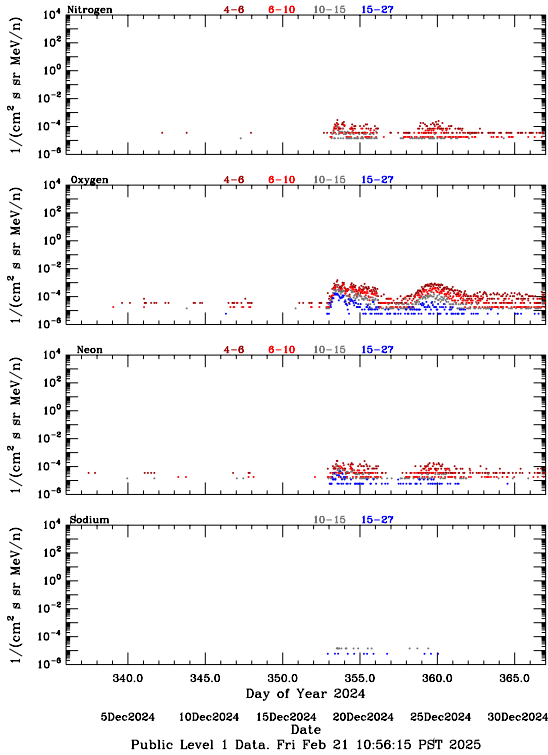

LET Public Level 1 Hourly Averages, for December 2024.

Ahead

Behind

LET Public Level 1 Hourly Averages, for December 2024.

Ahead

Behind