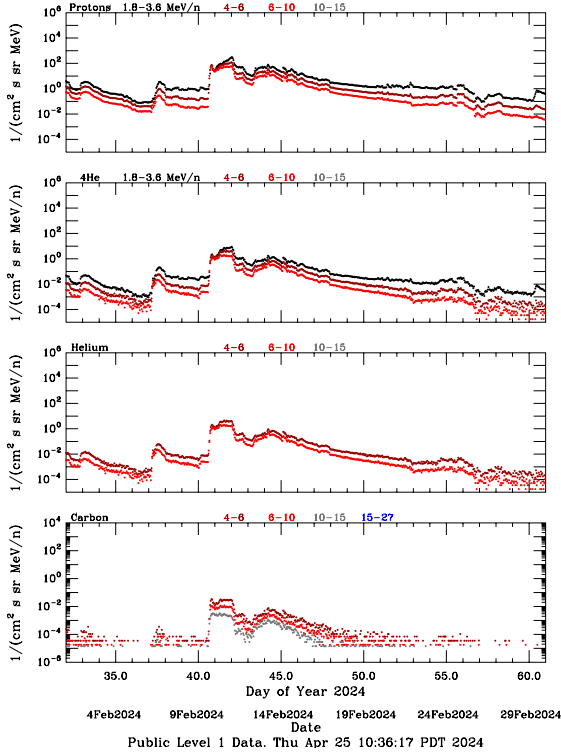

LET Public Level 1 Hourly Averages, for February 2024.

Ahead

Behind

LET Public Level 1 Hourly Averages, for February 2024.

Ahead

Behind