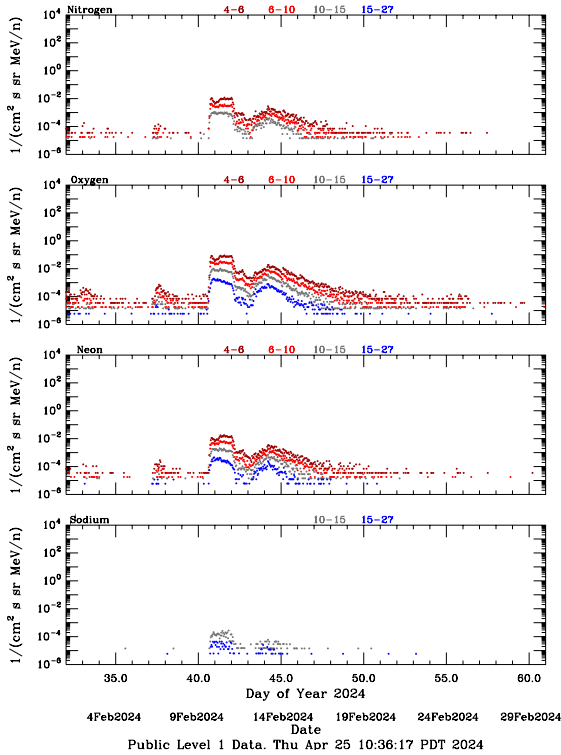

LET Public Level 1 Hourly Averages, for February 2024.

Ahead

Behind

LET Public Level 1 Hourly Averages, for February 2024.

Ahead

Behind