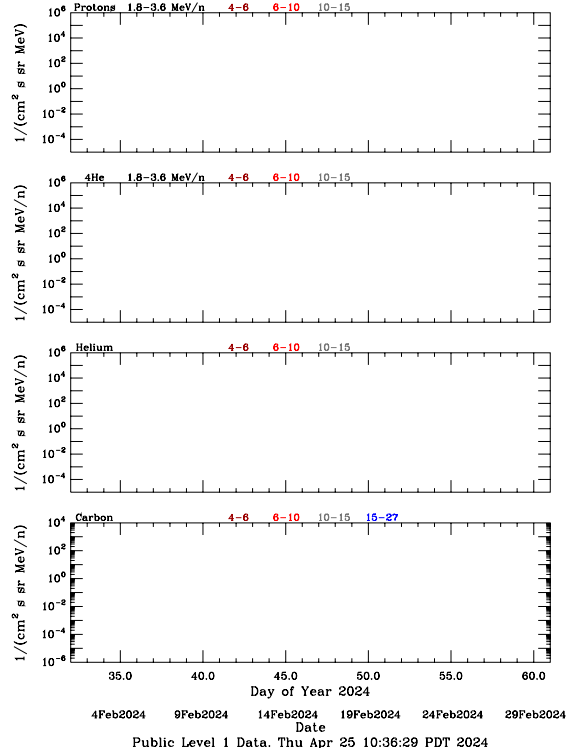

LET Public Level 1 Hourly Averages, for February 2024.

Ahead

Behind

LET Public Level 1 Hourly Averages, for February 2024.

Ahead

Behind