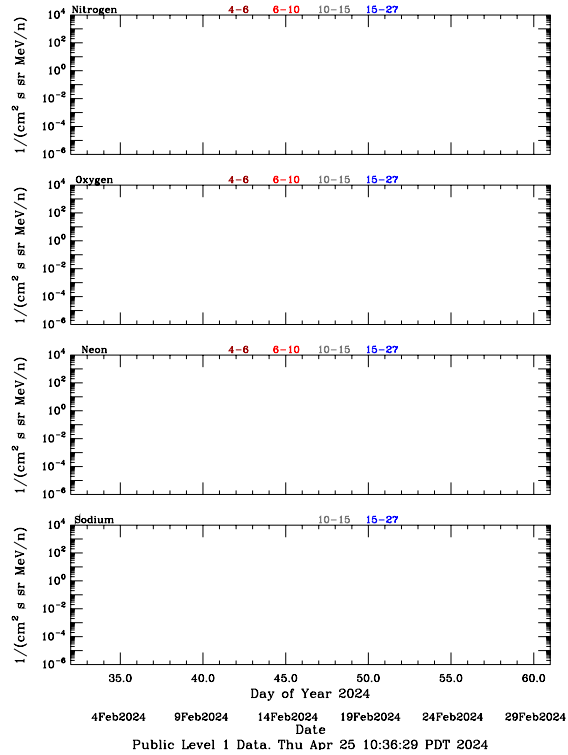

LET Public Level 1 Hourly Averages, for February 2024.

Ahead

Behind

LET Public Level 1 Hourly Averages, for February 2024.

Ahead

Behind