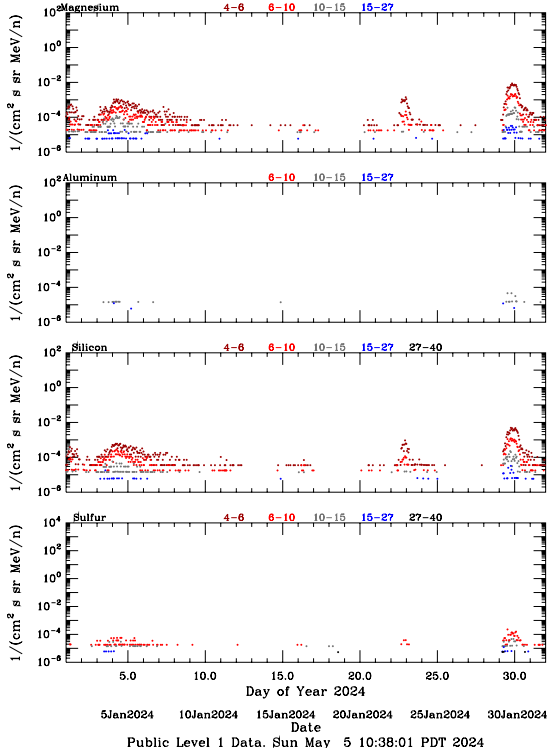

LET Public Level 1 Hourly Averages, for January 2024.

Ahead

Behind

LET Public Level 1 Hourly Averages, for January 2024.

Ahead

Behind