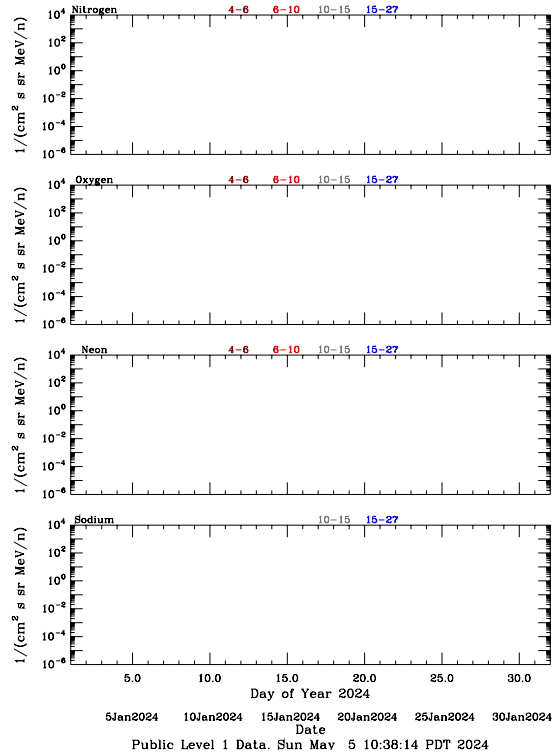

LET Public Level 1 Hourly Averages, for January 2024.

Ahead

Behind

LET Public Level 1 Hourly Averages, for January 2024.

Ahead

Behind