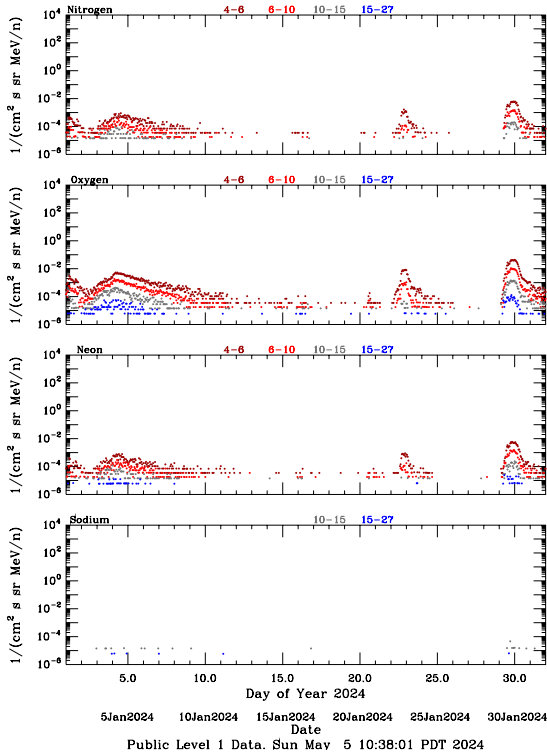

LET Public Level 1 Hourly Averages, for January 2024.

Ahead

Behind

LET Public Level 1 Hourly Averages, for January 2024.

Ahead

Behind