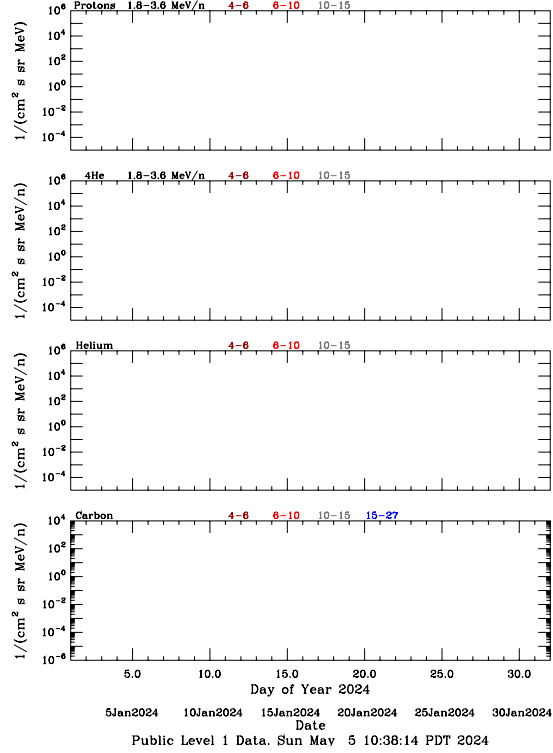

LET Public Level 1 Hourly Averages, for January 2024.

Ahead

Behind

LET Public Level 1 Hourly Averages, for January 2024.

Ahead

Behind