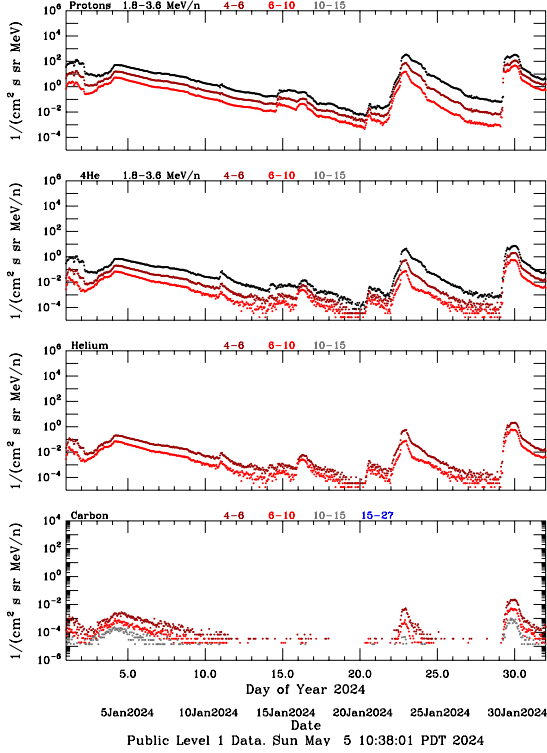

LET Public Level 1 Hourly Averages, for January 2024.

Ahead

Behind

LET Public Level 1 Hourly Averages, for January 2024.

Ahead

Behind