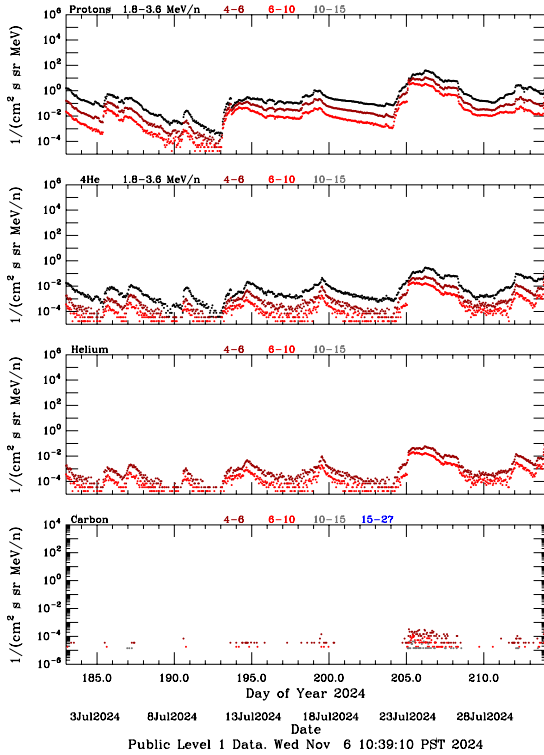

LET Public Level 1 Hourly Averages, for July 2024.

Ahead

Behind

LET Public Level 1 Hourly Averages, for July 2024.

Ahead
Behind