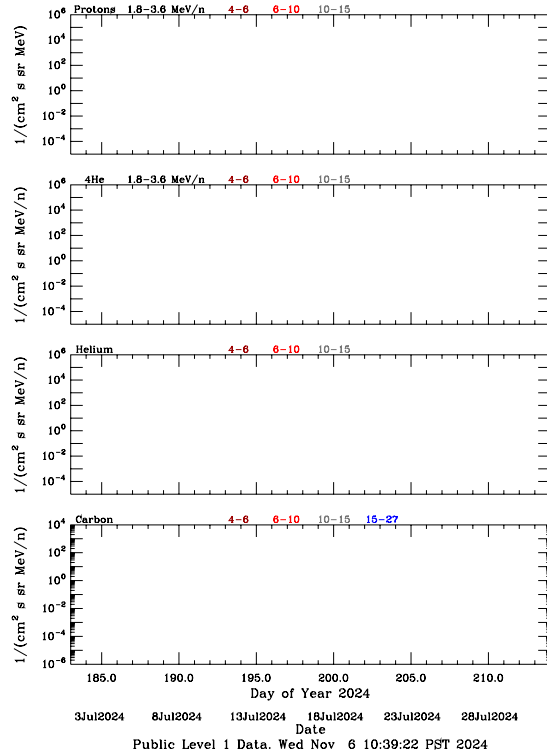

LET Public Level 1 Hourly Averages, for July 2024.

Ahead

Behind

LET Public Level 1 Hourly Averages, for July 2024.

Ahead
Behind