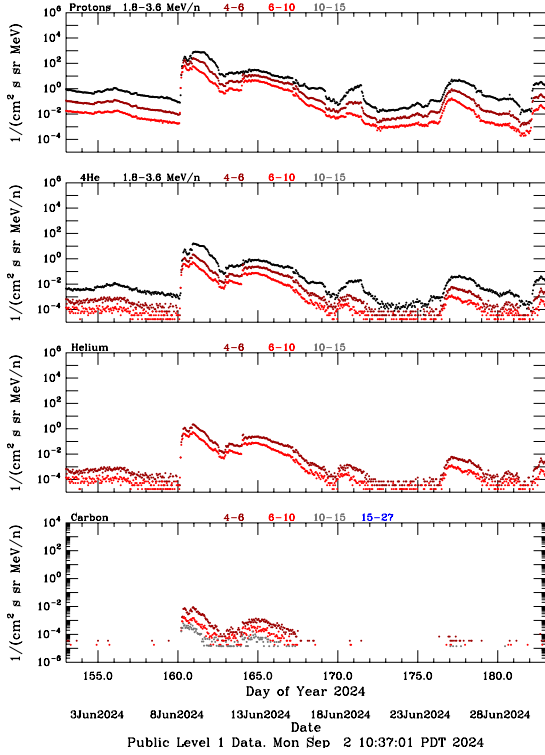

# LET Public Level 1 Hourly Averages, for June 2024.

Ahead

Behind