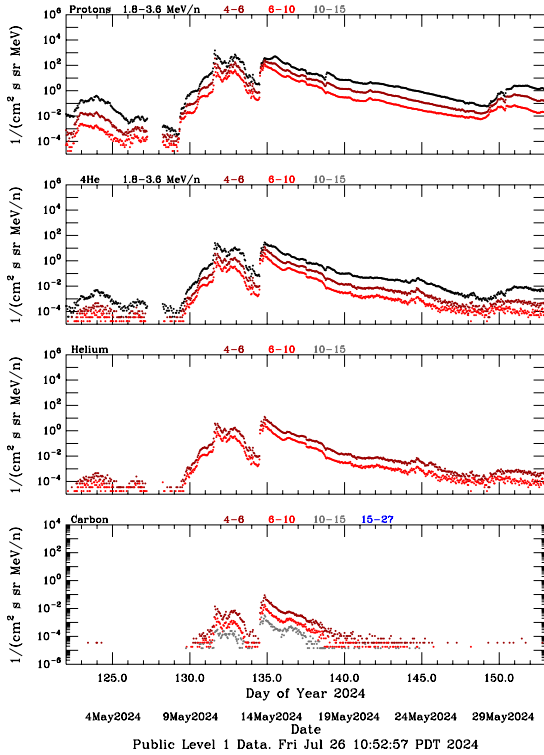

# LET Public Level 1 Hourly Averages, for May 2024.

Ahead

Behind