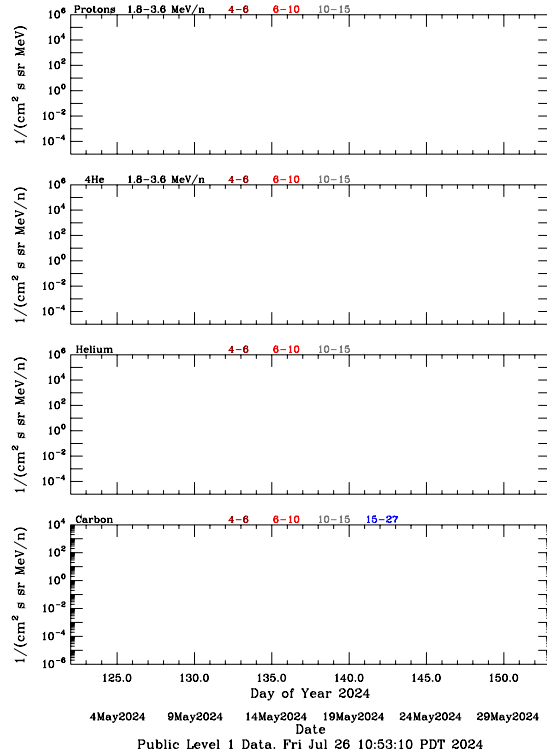

# LET Public Level 1 Hourly Averages, for May 2024.

Ahead

Behind