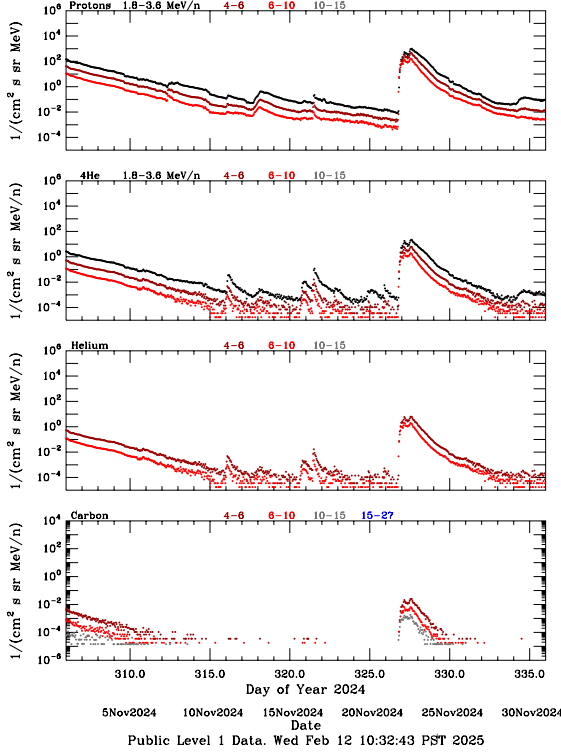

LET Public Level 1 Hourly Averages, for November 2024.

Ahead

Behind