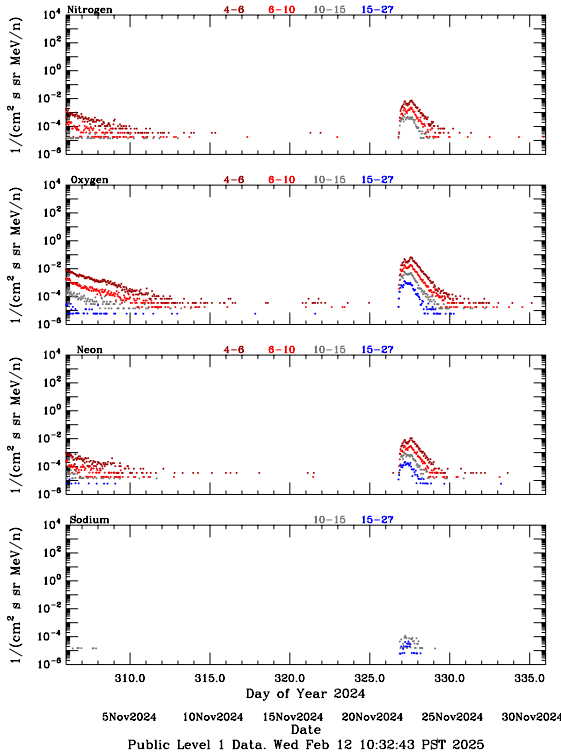

LET Public Level 1 Hourly Averages, for November 2024.

Ahead

Behind