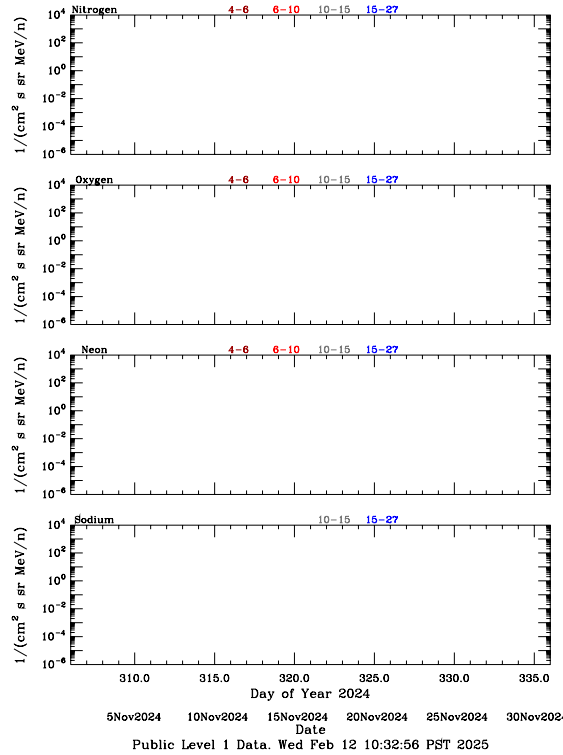

LET Public Level 1 Hourly Averages, for November 2024.

Ahead

Behind