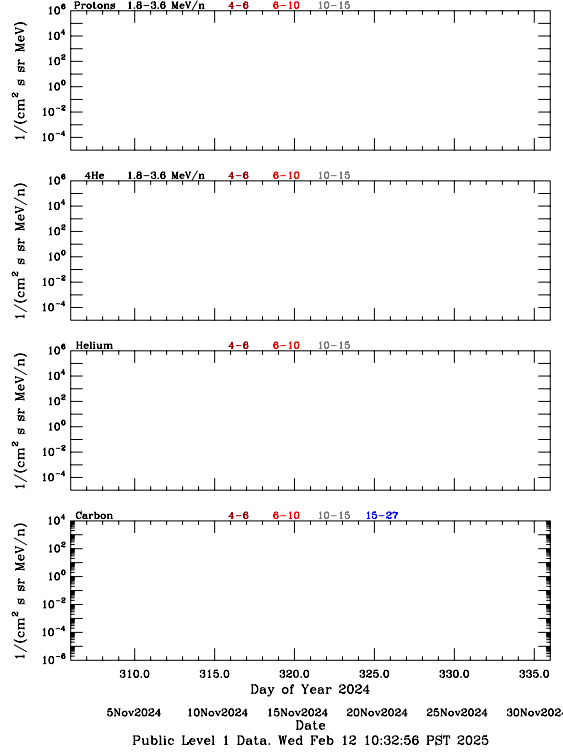

LET Public Level 1 Hourly Averages, for November 2024.

Ahead

Behind