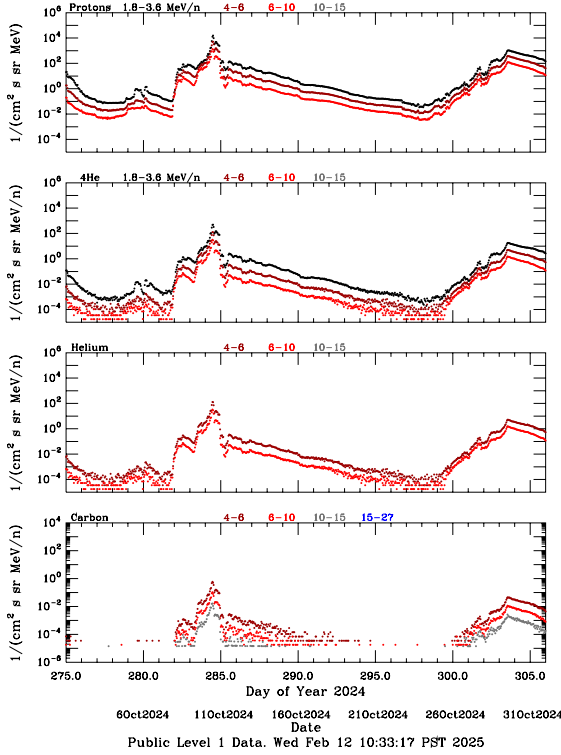

LET Public Level 1 Hourly Averages, for October 2024.

Ahead

Behind

LET Public Level 1 Hourly Averages, for October 2024.

Ahead

Behind