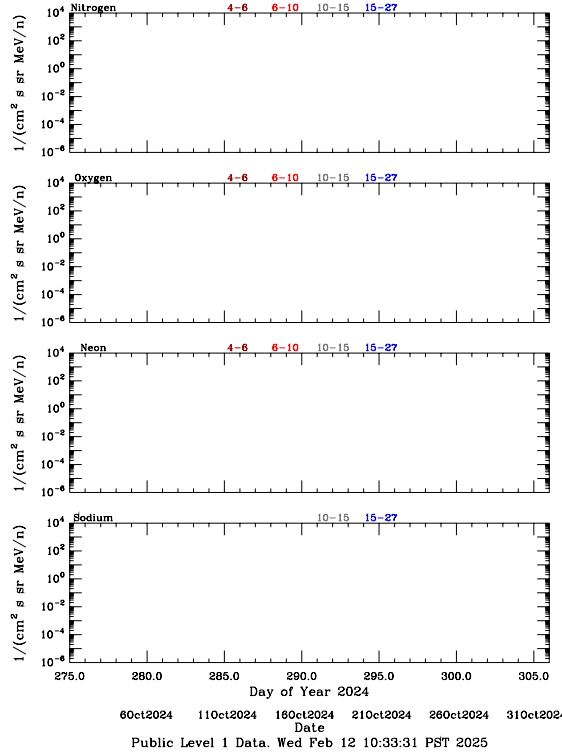

LET Public Level 1 Hourly Averages, for October 2024.

Ahead

Behind

LET Public Level 1 Hourly Averages, for October 2024.

Ahead

Behind