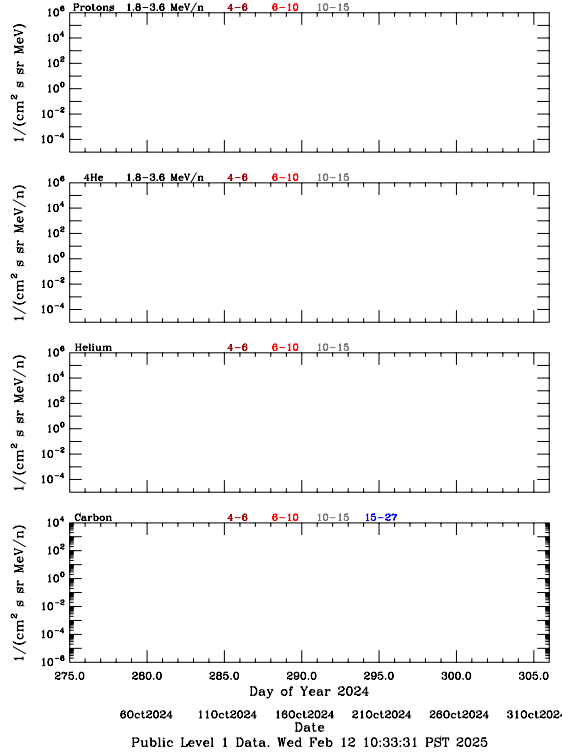

LET Public Level 1 Hourly Averages, for October 2024.

Ahead

Behind

LET Public Level 1 Hourly Averages, for October 2024.

Ahead

Behind