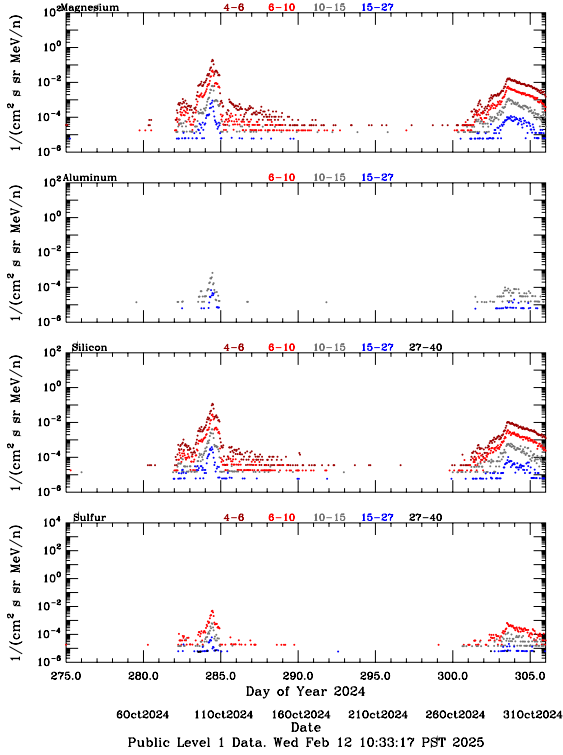

LET Public Level 1 Hourly Averages, for October 2024.

Ahead

Behind

LET Public Level 1 Hourly Averages, for October 2024.

Ahead

Behind