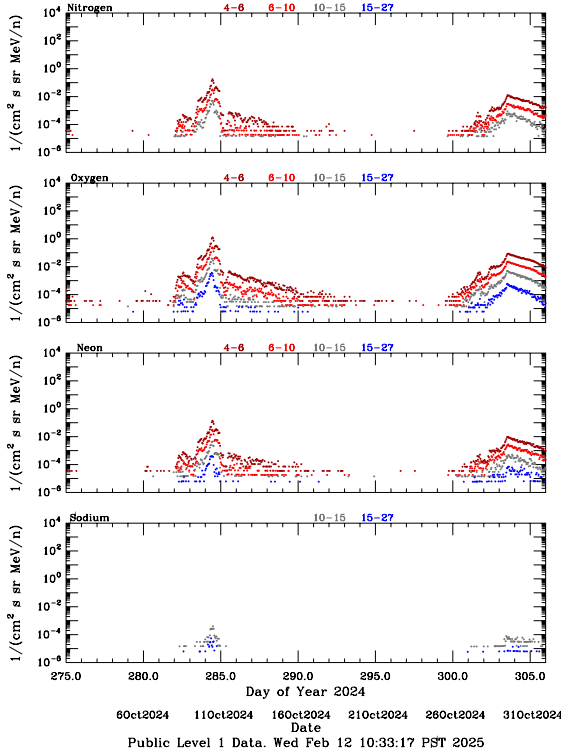

LET Public Level 1 Hourly Averages, for October 2024.

Ahead

Behind

LET Public Level 1 Hourly Averages, for October 2024.

Ahead

Behind