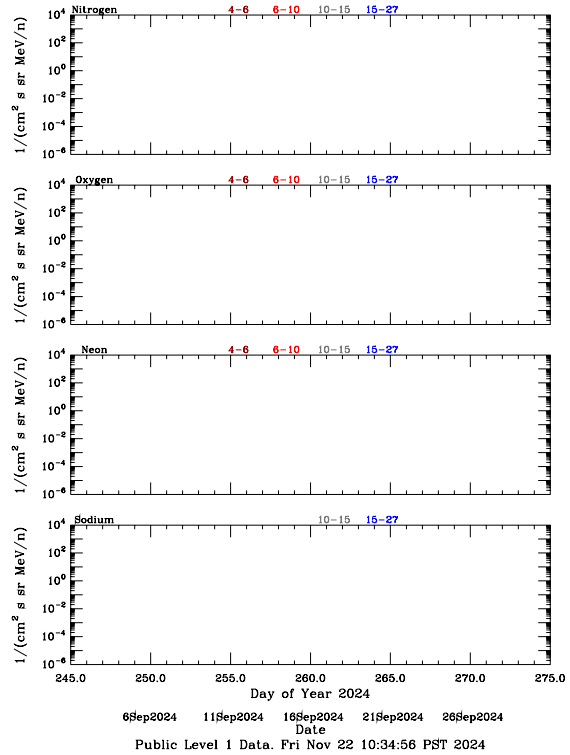

LET Public Level 1 Hourly Averages, for September 2024.

Ahead

Behind

LET Public Level 1 Hourly Averages, for September 2024.

Ahead

Behind