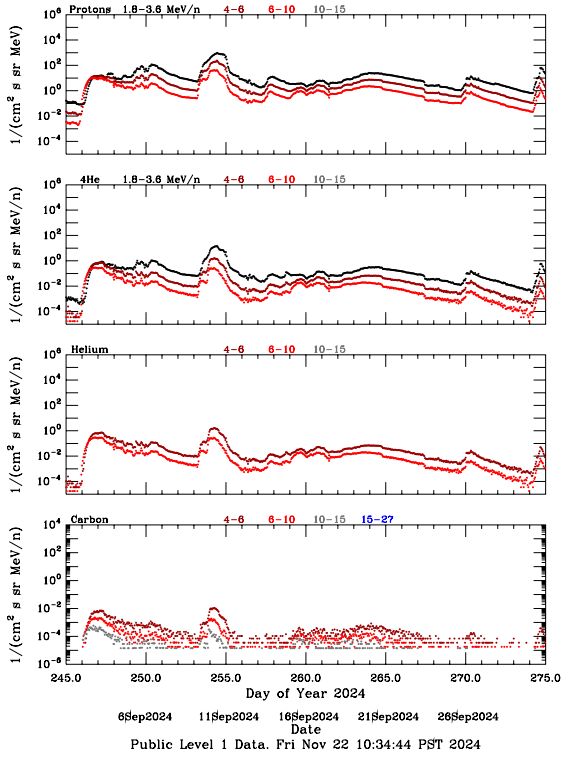

LET Public Level 1 Hourly Averages, for September 2024.

Ahead

Behind

LET Public Level 1 Hourly Averages, for September 2024.

Ahead

Behind