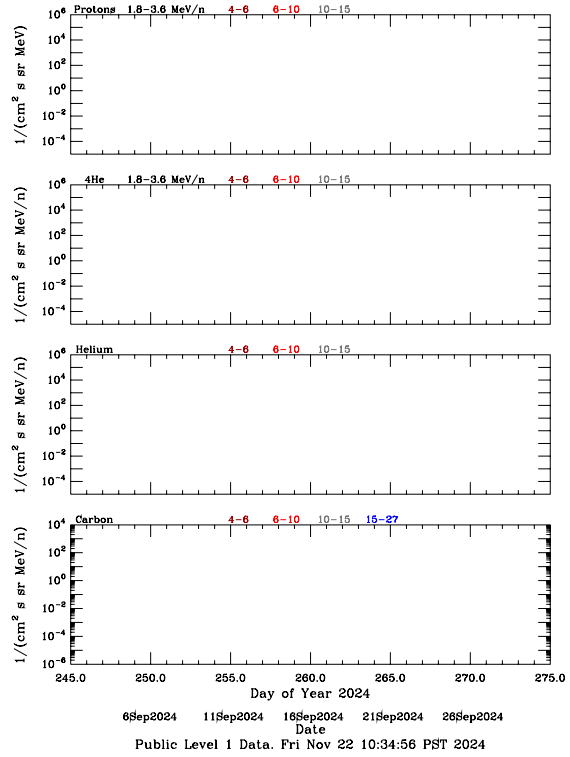

LET Public Level 1 Hourly Averages, for September 2024.

Ahead

Behind

LET Public Level 1 Hourly Averages, for September 2024.

Ahead

Behind