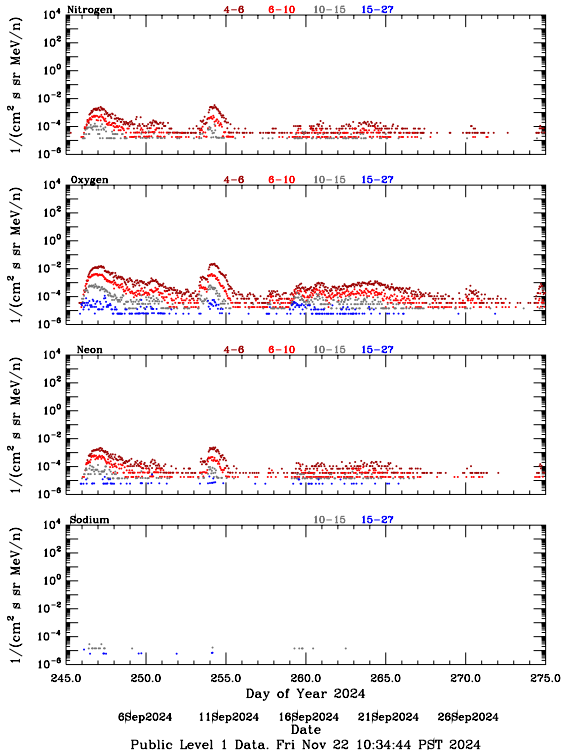

LET Public Level 1 Hourly Averages, for September 2024.

Ahead

Behind

LET Public Level 1 Hourly Averages, for September 2024.

Ahead

Behind