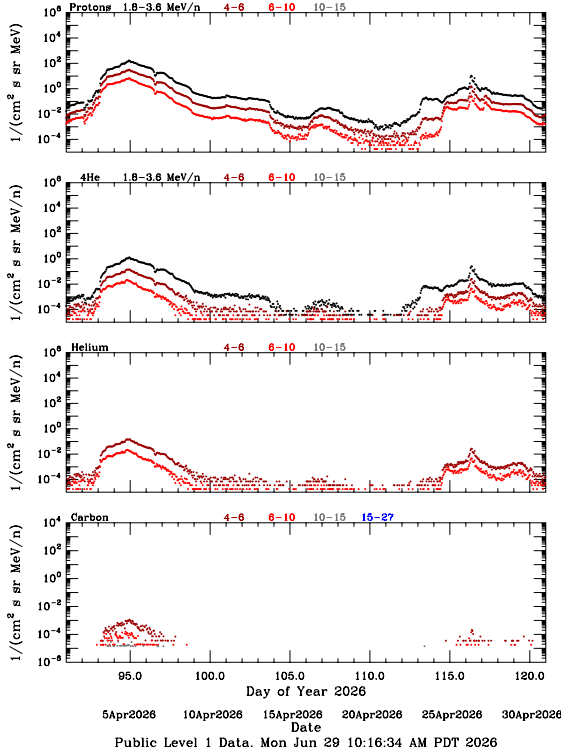

# LET Public Level 1 Hourly Averages, for April 2026.

Ahead
Behind