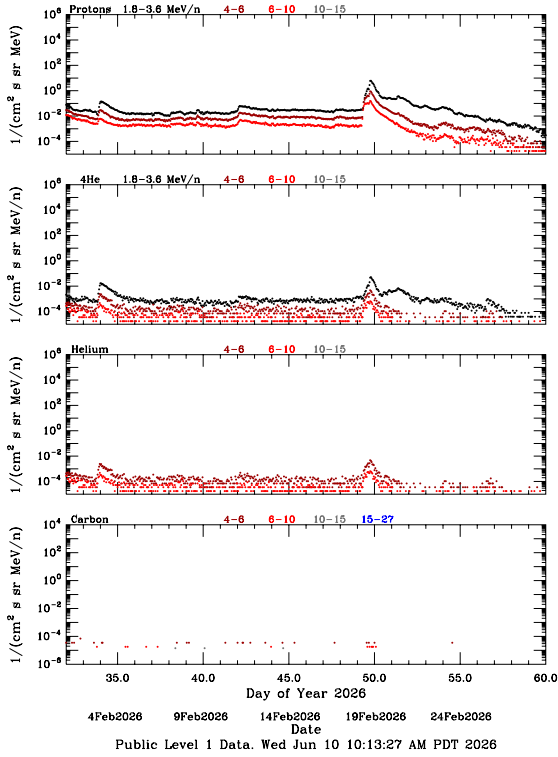

# LET Public Level 1 Hourly Averages, for February 2026.

Ahead

Behind