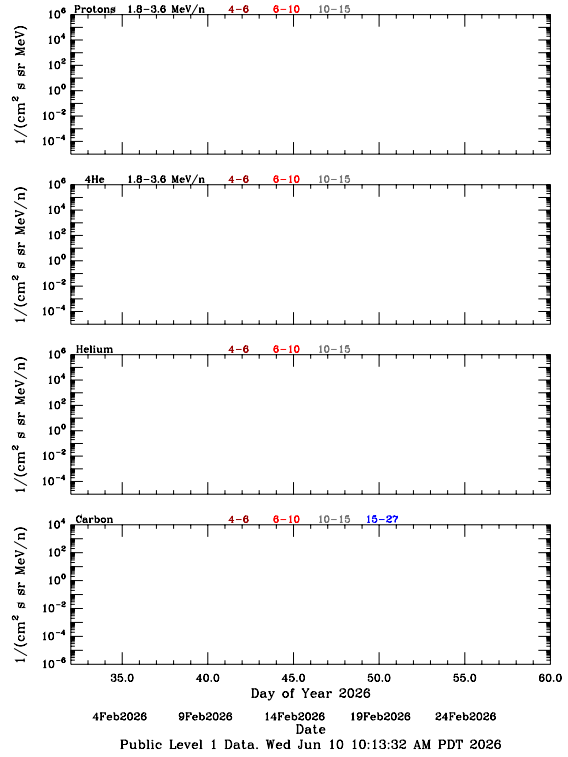

# LET Public Level 1 Hourly Averages, for February 2026.

Ahead

Behind