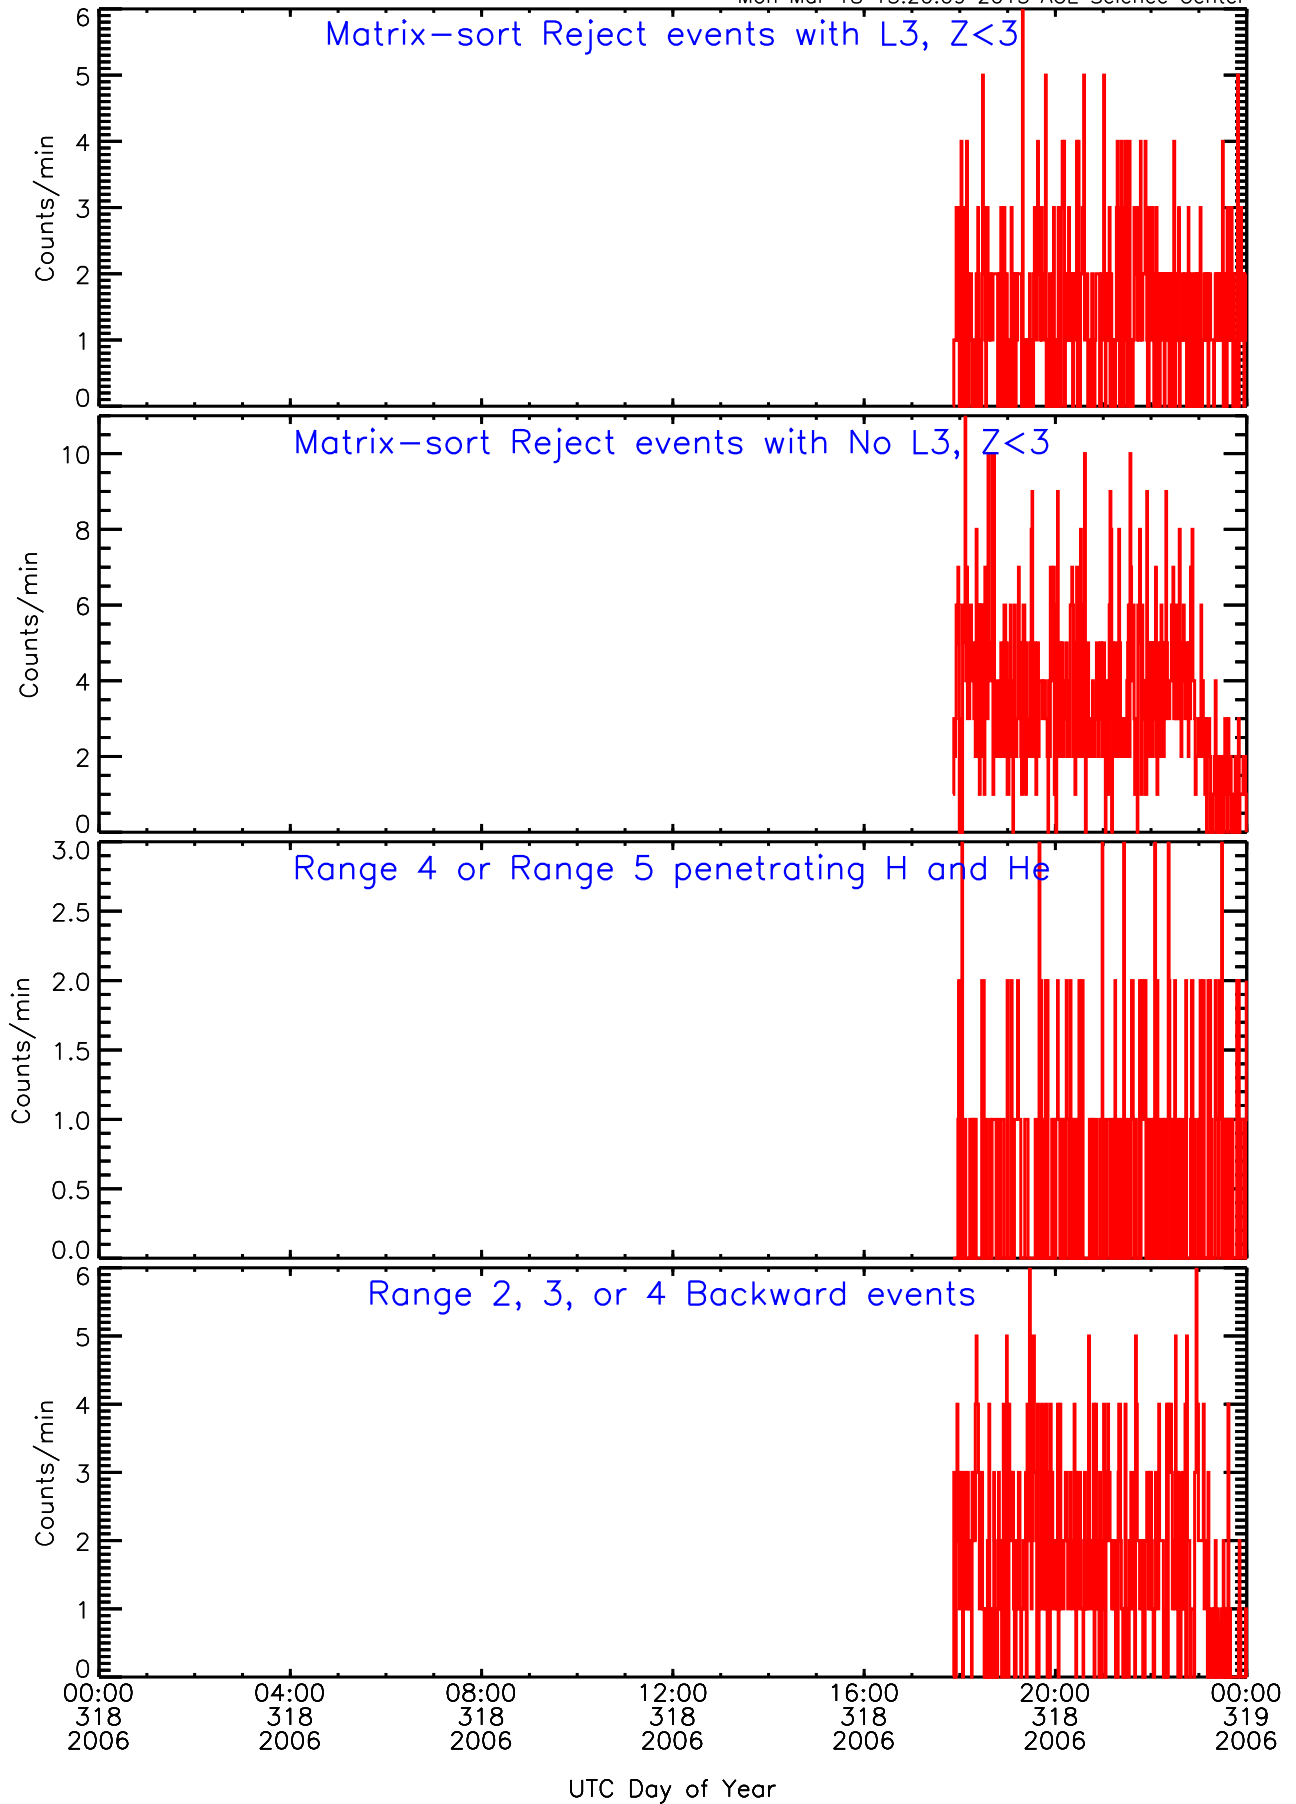

LET ahead BUFRATES Data for 2006-318

Mon Mar 18 15:20:09 2013 ACE Science Center

LET ahead BUFRATES Data for 2006-318

Mon Mar 18 15:20:09 2013 ACE Science Center

LET ahead BUFRATES Data for 2006-318

Mon Mar 18 15:20:09 2013 ACE Science Center

LET ahead BUFRATES Data for 2006-318

Mon Mar 18 15:20:10 2013 ACE Science Center

LET ahead BUFRATES Data for 2006-318

Mon Mar 18 15:20:10 2013 ACE Science Center