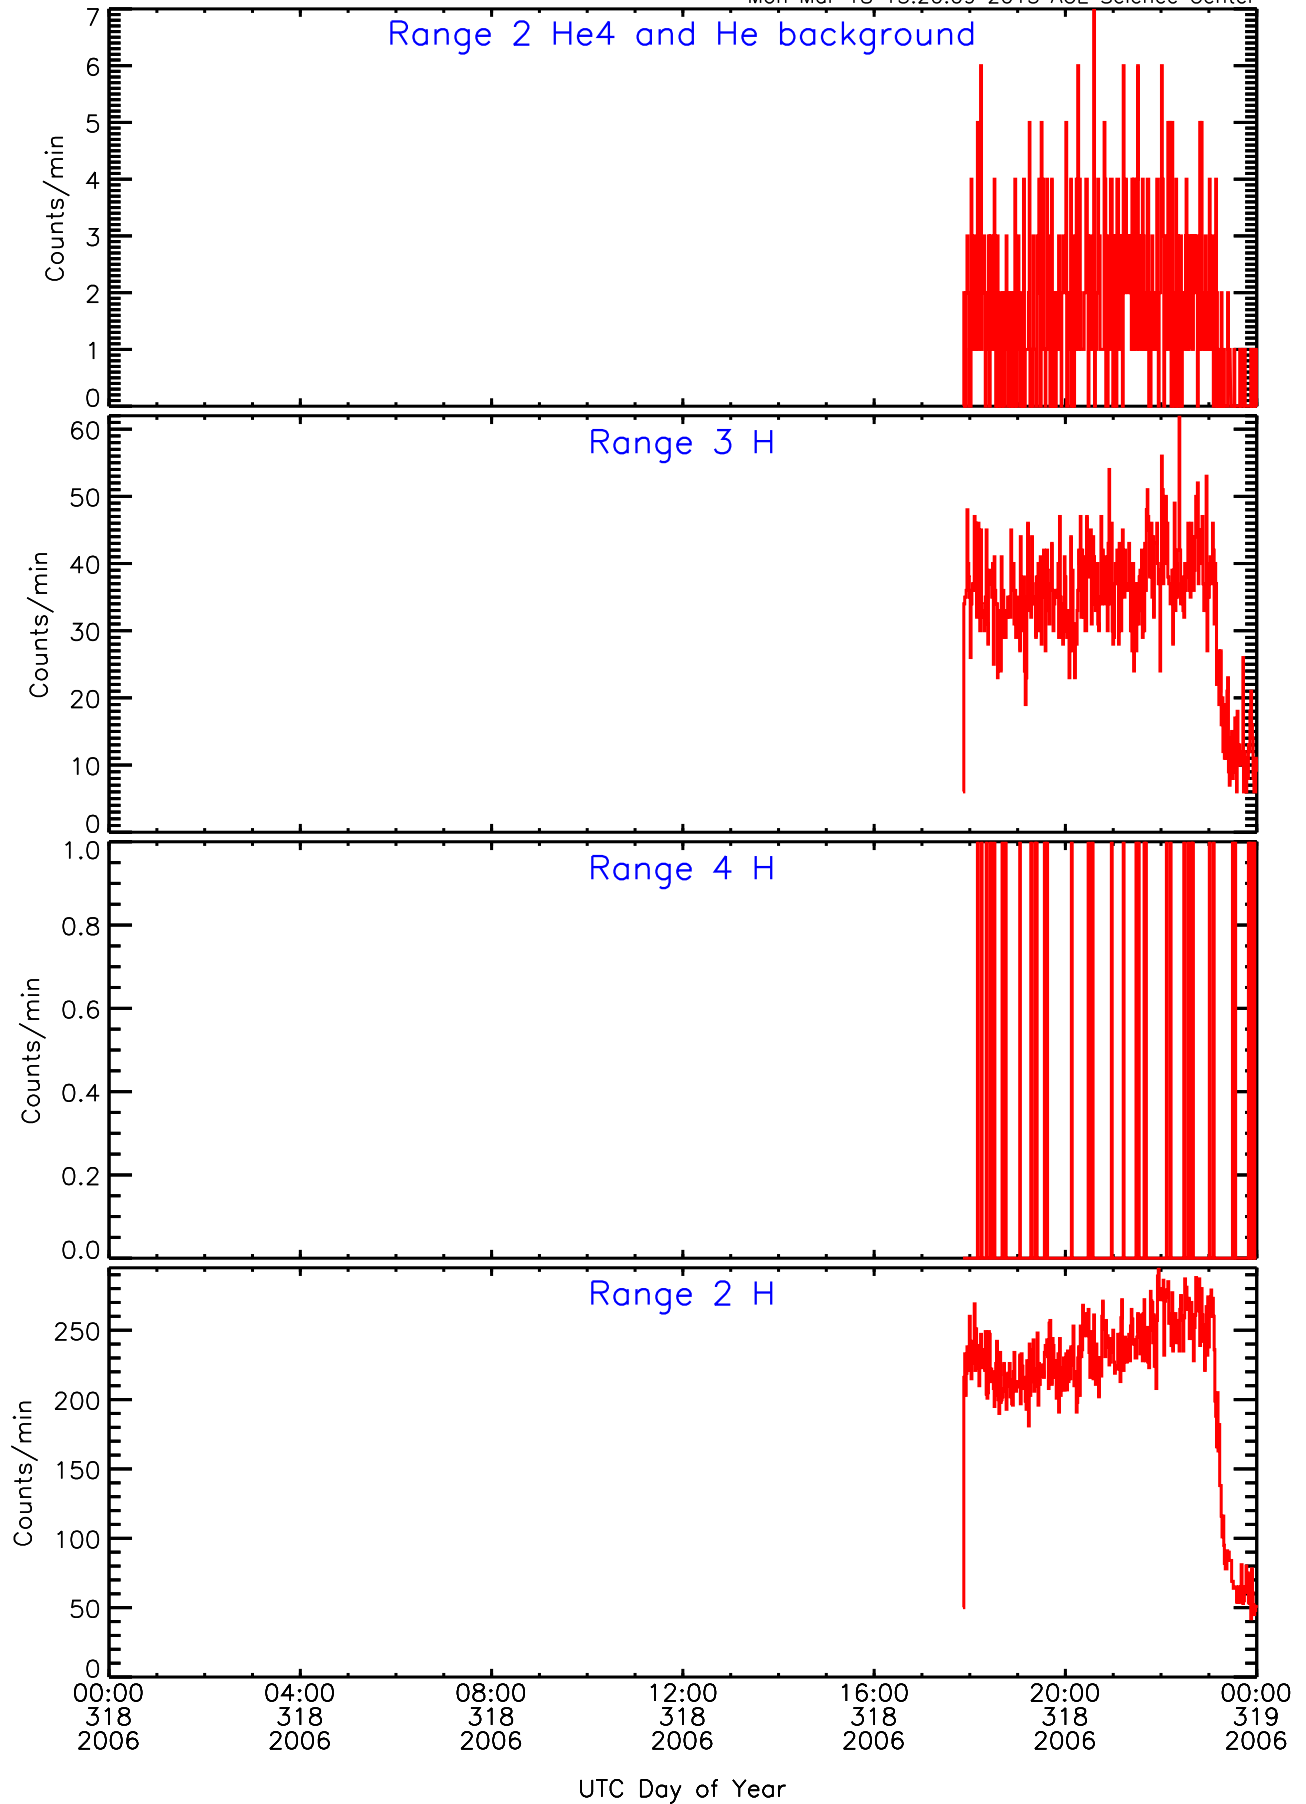

LET ahead BUFRATES Data for 2006-318

Mon Mar 18 15:20:09 2013 ACE Science Center