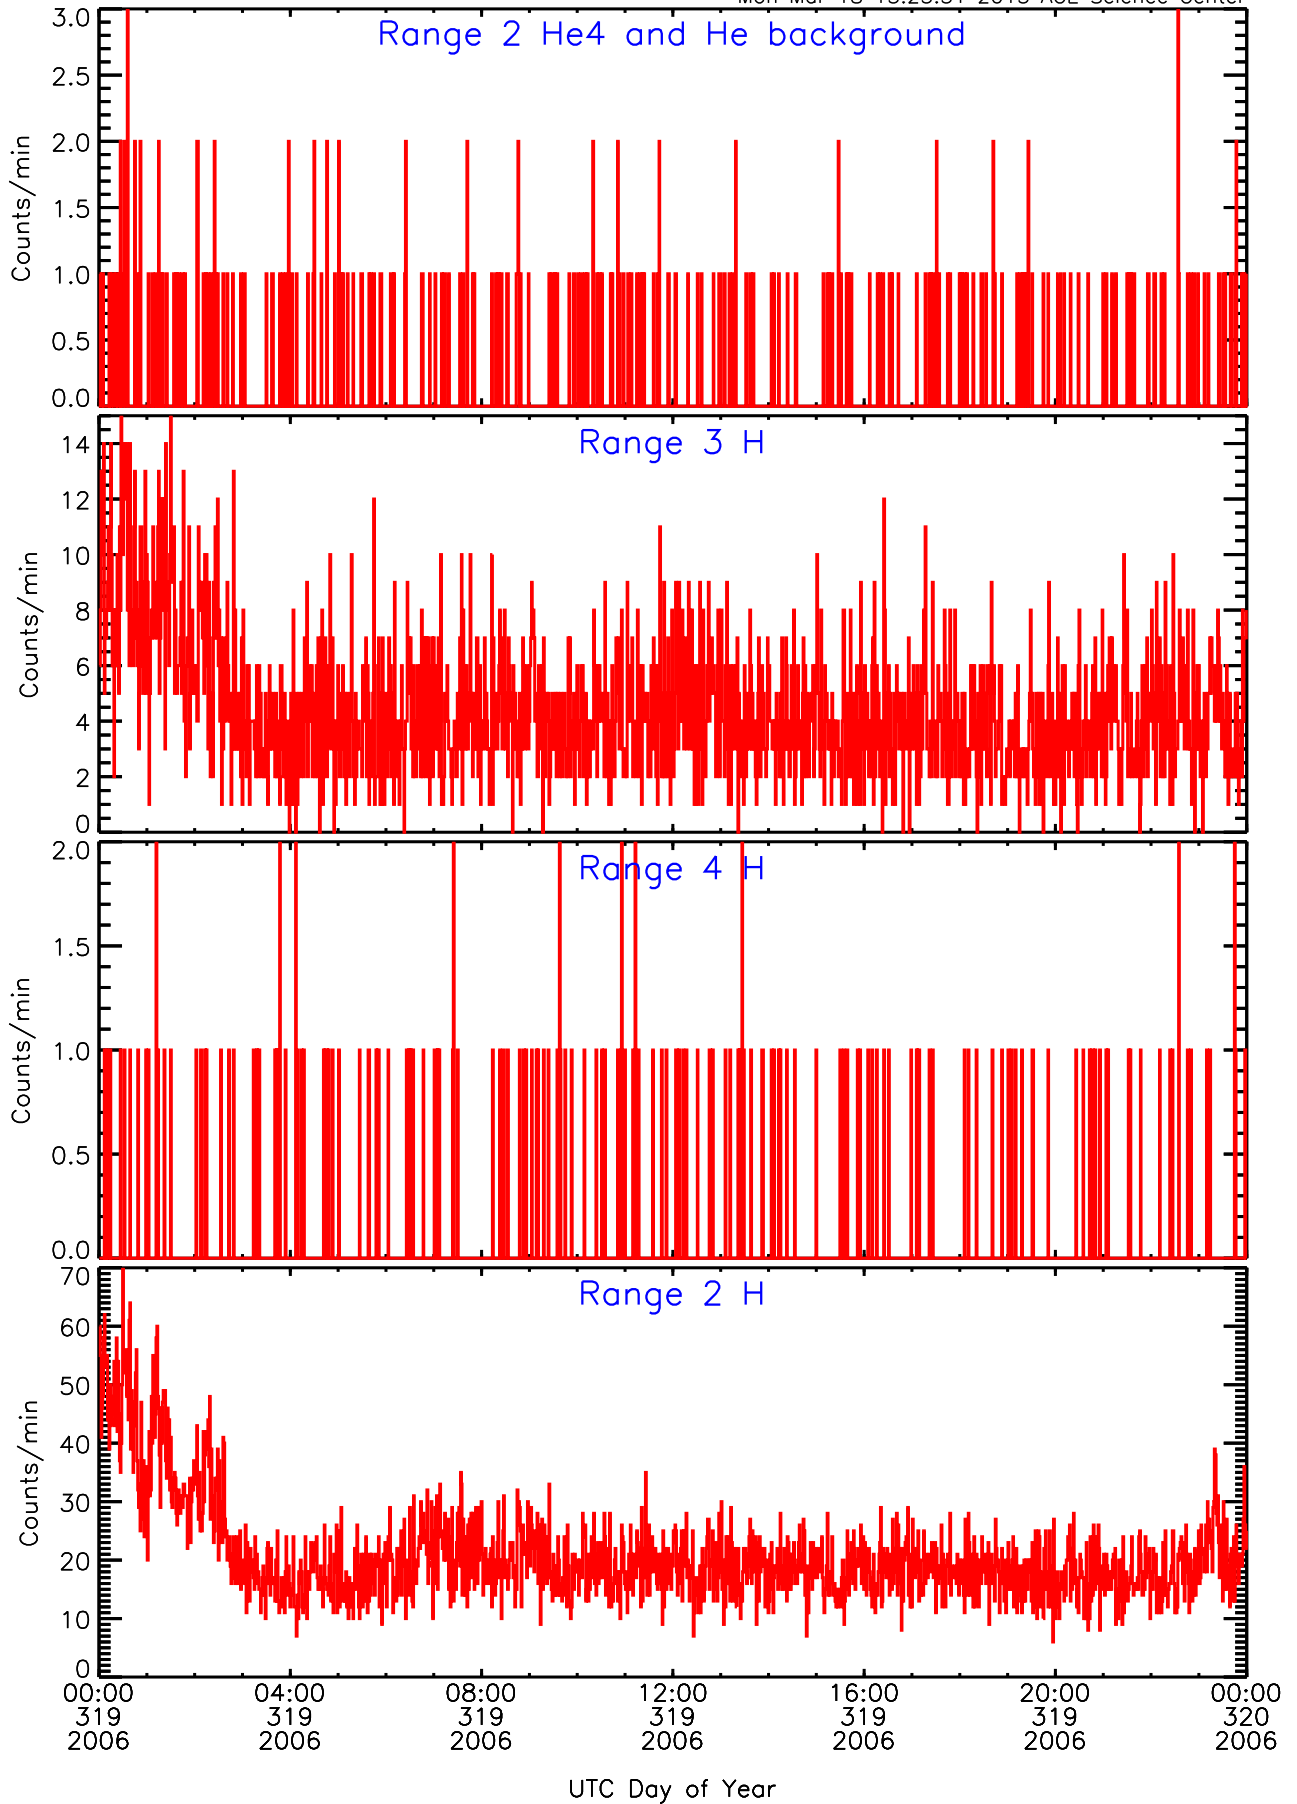

LET ahead BUFRATES Data for 2006-319

Mon Mar 18 15:23:31 2013 ACE Science Center