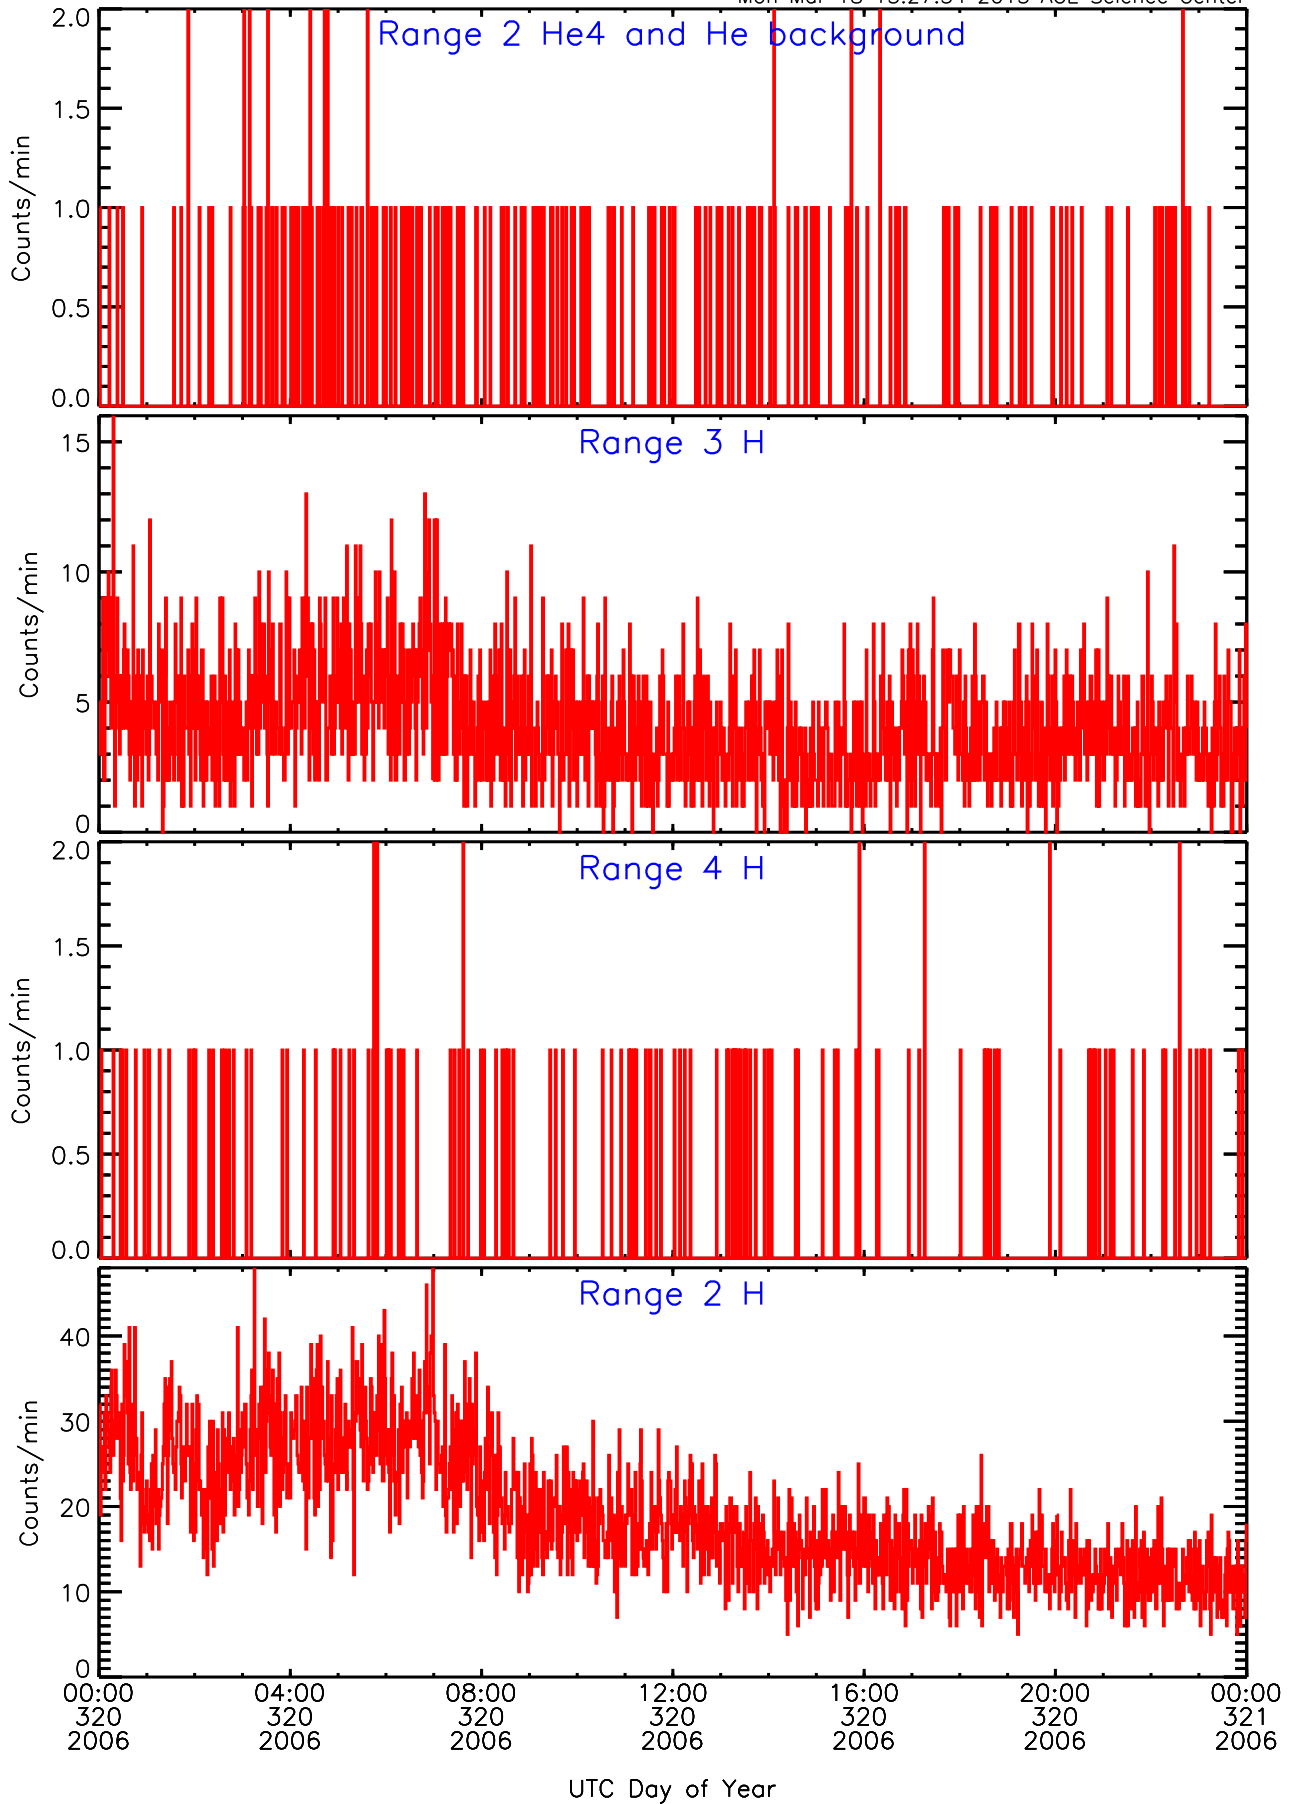

LET ahead Livetime/Trigger Data for 2006-320

Mon Mar 18 15:28:16 2013 ACE Science Center

LET ahead EVPRATES Data for 2006-320

Mon Mar 18 15:27:02 2013 ACE Science Center

LET ahead EVPRATES Data for 2006-320

Mon Mar 18 15:27:02 2013 ACE Science Center

LET ahead EVPRATES Data for 2006-320

Mon Mar 18 15:27:03 2013 ACE Science Center

LET ahead EVPRATES Data for 2006-320

Mon Mar 18 15:27:03 2013 ACE Science Center

LET ahead BUFRATES Data for 2006-320

Mon Mar 18 15:27:33 2013 ACE Science Center

LET ahead BUFRATES Data for 2006-320

Mon Mar 18 15:27:33 2013 ACE Science Center

LET ahead BUFRATES Data for 2006-320

Mon Mar 18 15:27:34 2013 ACE Science Center

LET ahead BUFRATES Data for 2006-320

Mon Mar 18 15:27:34 2013 ACE Science Center

LET ahead BUFRATES Data for 2006-320

Mon Mar 18 15:27:34 2013 ACE Science Center

LET ahead BUFRATES Data for 2006-320

Mon Mar 18 15:27:34 2013 ACE Science Center