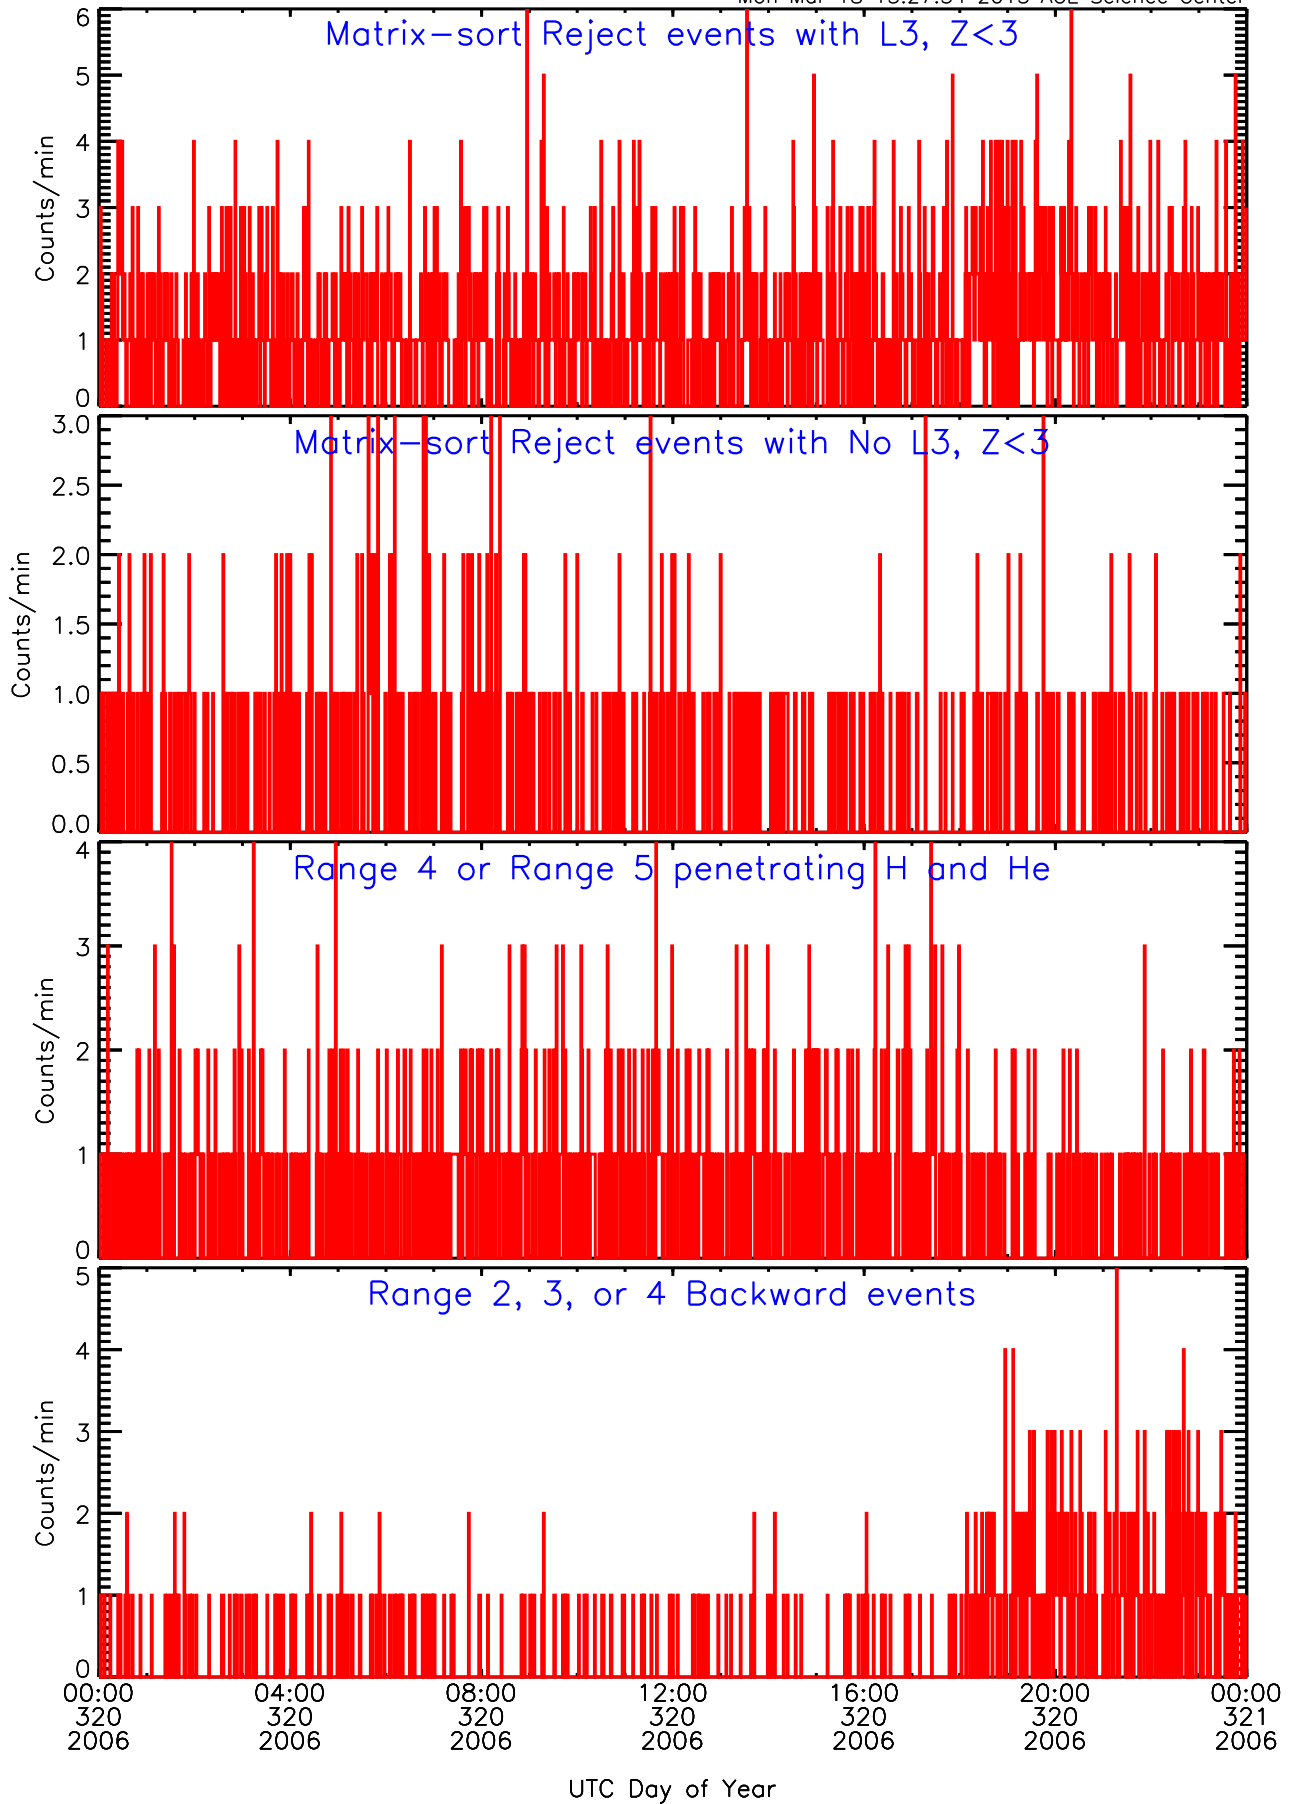

LET ahead Livetime/Trigger Data for 2006-320

Mon Mar 18 15:28:16 2013 ACE Science Center

LET ahead EVPRATES Data for 2006-320

Mon Mar 18 15:27:02 2013 ACE Science Center

LET ahead EVPRATES Data for 2006-320

Mon Mar 18 15:27:02 2013 ACE Science Center

LET ahead EVPRATES Data for 2006-320

Mon Mar 18 15:27:03 2013 ACE Science Center

LET ahead EVPRATES Data for 2006-320

Mon Mar 18 15:27:03 2013 ACE Science Center

LET ahead BUFRATES Data for 2006-320

Mon Mar 18 15:27:33 2013 ACE Science Center

LET ahead BUFRATES Data for 2006-320

Mon Mar 18 15:27:33 2013 ACE Science Center

LET ahead BUFRATES Data for 2006-320

Mon Mar 18 15:27:34 2013 ACE Science Center

LET ahead BUFRATES Data for 2006-320

Mon Mar 18 15:27:34 2013 ACE Science Center

LET ahead BUFRATES Data for 2006-320

Mon Mar 18 15:27:34 2013 ACE Science Center

LET ahead BUFRATES Data for 2006-320

Mon Mar 18 15:27:34 2013 ACE Science Center