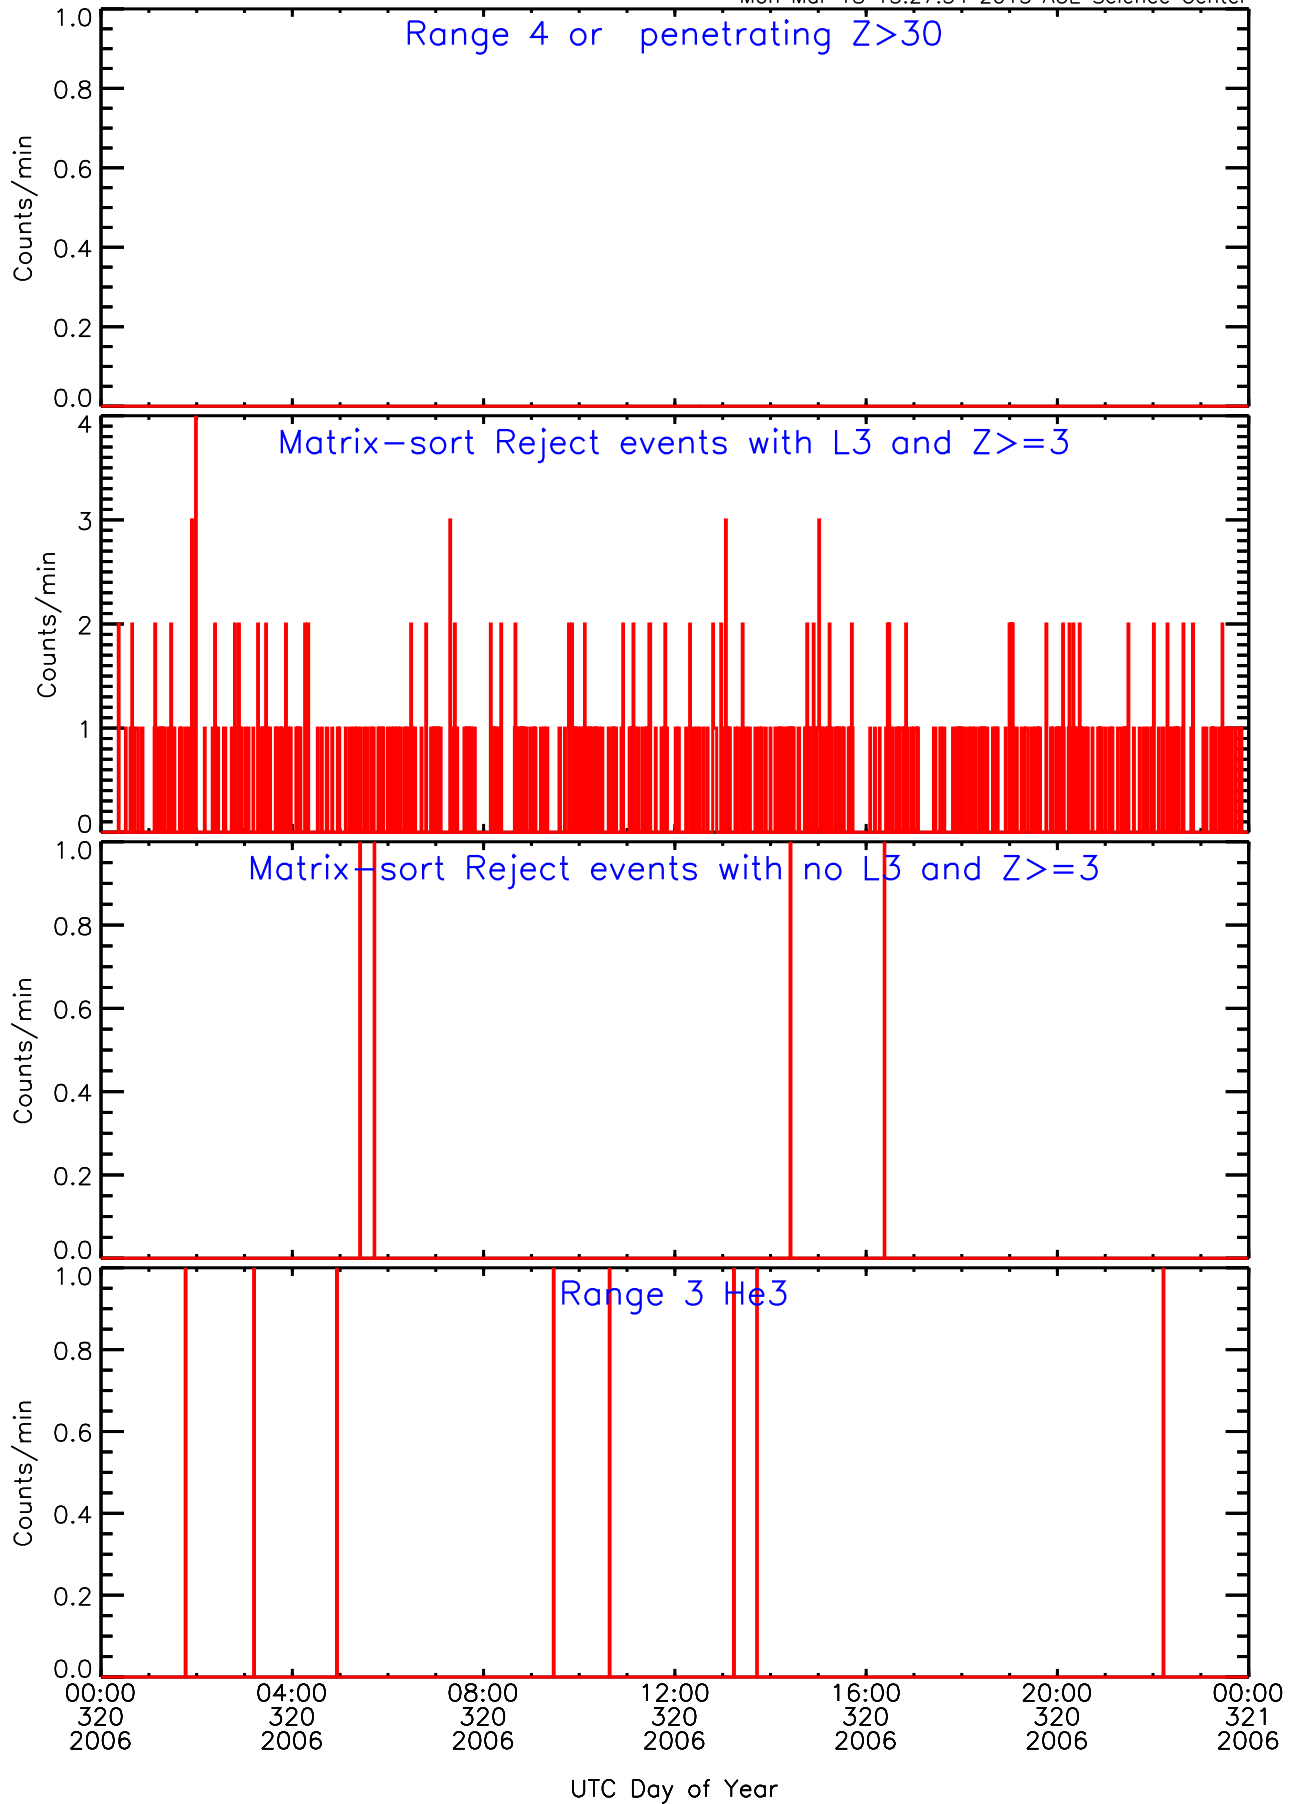

LET ahead Livetime/Trigger Data for 2006-320

Mon Mar 18 15:28:16 2013 ACE Science Center

LET ahead EVPRATES Data for 2006-320

Mon Mar 18 15:27:02 2013 ACE Science Center

LET ahead EVPRATES Data for 2006-320

Mon Mar 18 15:27:02 2013 ACE Science Center

LET ahead EVPRATES Data for 2006-320

Mon Mar 18 15:27:03 2013 ACE Science Center

LET ahead EVPRATES Data for 2006-320

Mon Mar 18 15:27:03 2013 ACE Science Center

LET ahead BUFRATES Data for 2006-320

Mon Mar 18 15:27:33 2013 ACE Science Center

LET ahead BUFRATES Data for 2006-320

Mon Mar 18 15:27:33 2013 ACE Science Center

LET ahead BUFRATES Data for 2006-320

Mon Mar 18 15:27:34 2013 ACE Science Center

LET ahead BUFRATES Data for 2006-320

Mon Mar 18 15:27:34 2013 ACE Science Center

LET ahead BUFRATES Data for 2006-320

Mon Mar 18 15:27:34 2013 ACE Science Center

LET ahead BUFRATES Data for 2006-320

Mon Mar 18 15:27:34 2013 ACE Science Center