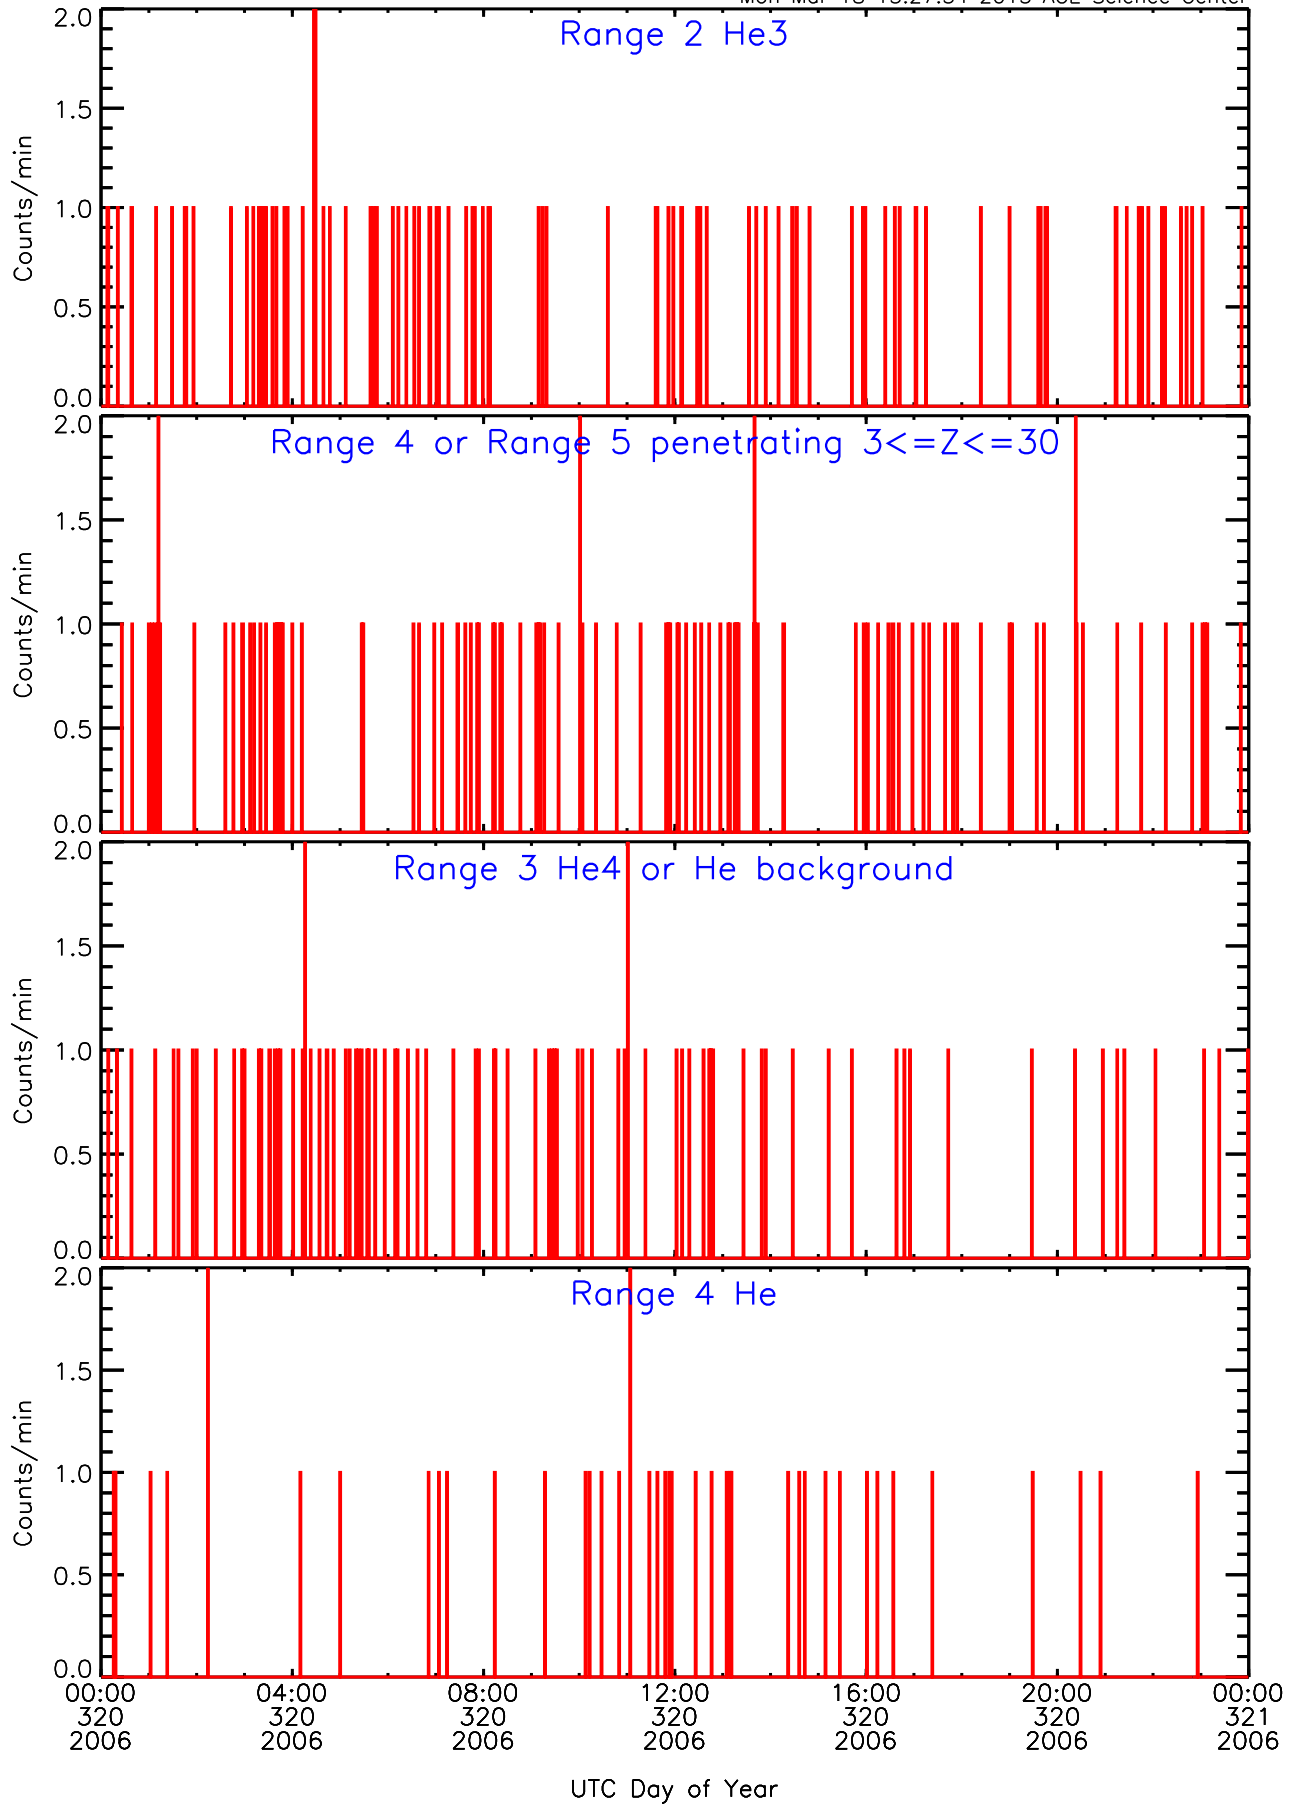

LET ahead Livetime/Trigger Data for 2006-320

Mon Mar 18 15:28:16 2013 ACE Science Center

LET ahead EVPRATES Data for 2006-320

Mon Mar 18 15:27:02 2013 ACE Science Center

LET ahead EVPRATES Data for 2006-320

Mon Mar 18 15:27:02 2013 ACE Science Center

LET ahead EVPRATES Data for 2006-320

Mon Mar 18 15:27:03 2013 ACE Science Center

LET ahead EVPRATES Data for 2006-320

Mon Mar 18 15:27:03 2013 ACE Science Center

LET ahead BUFRATES Data for 2006-320

Mon Mar 18 15:27:33 2013 ACE Science Center

LET ahead BUFRATES Data for 2006-320

Mon Mar 18 15:27:33 2013 ACE Science Center

LET ahead BUFRATES Data for 2006-320

Mon Mar 18 15:27:34 2013 ACE Science Center

LET ahead BUFRATES Data for 2006-320

Mon Mar 18 15:27:34 2013 ACE Science Center

LET ahead BUFRATES Data for 2006-320

Mon Mar 18 15:27:34 2013 ACE Science Center

LET ahead BUFRATES Data for 2006-320

Mon Mar 18 15:27:34 2013 ACE Science Center