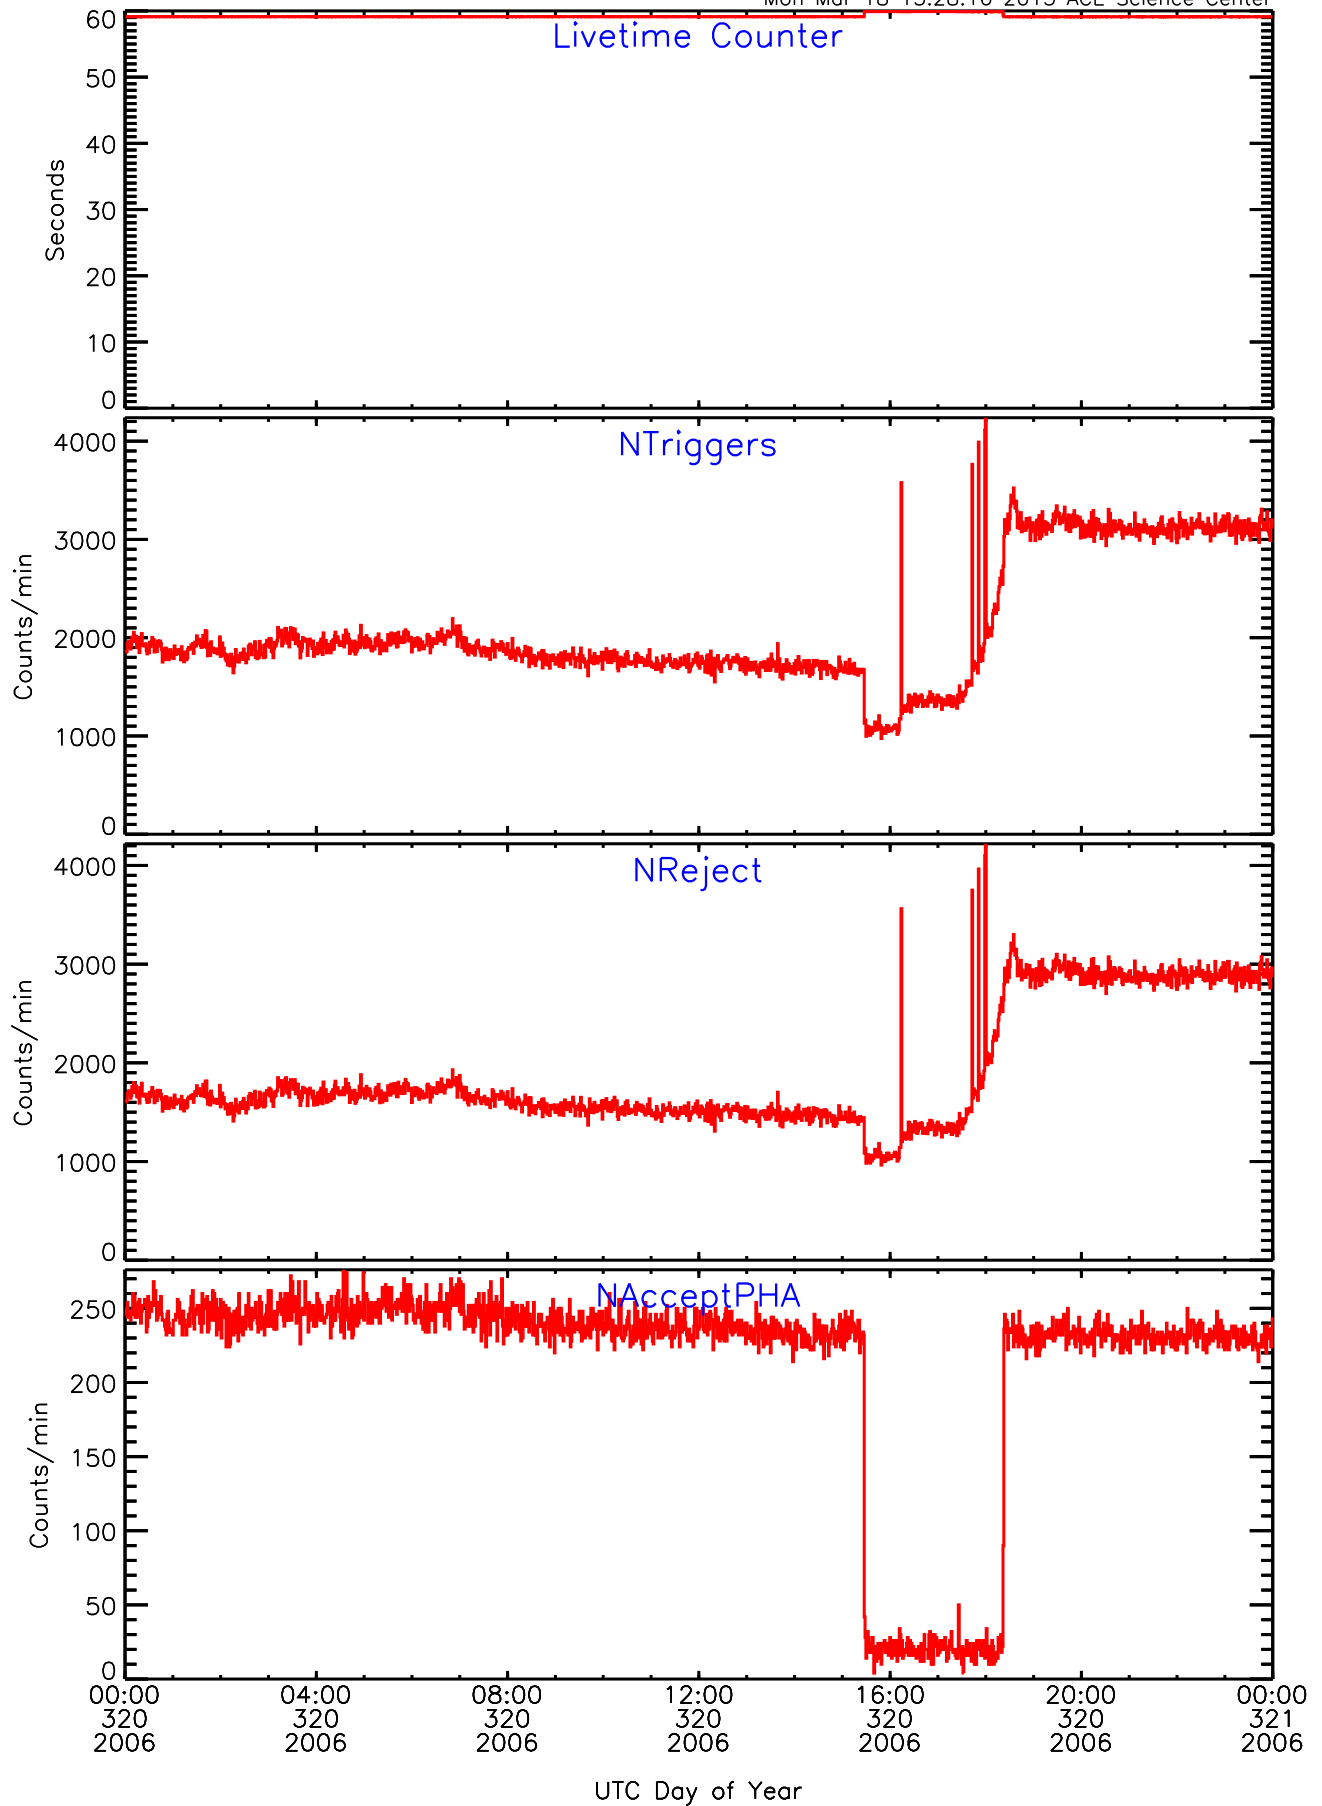

LET ahead Livetime/Trigger Data for 2006-320

Mon Mar 18 15:28:16 2013 ACE Science Center

LET ahead EVPRATES Data for 2006-320

Mon Mar 18 15:27:02 2013 ACE Science Center

LET ahead EVPRATES Data for 2006-320

Mon Mar 18 15:27:02 2013 ACE Science Center

LET ahead EVPRATES Data for 2006-320

Mon Mar 18 15:27:03 2013 ACE Science Center

LET ahead EVPRATES Data for 2006-320

Mon Mar 18 15:27:03 2013 ACE Science Center