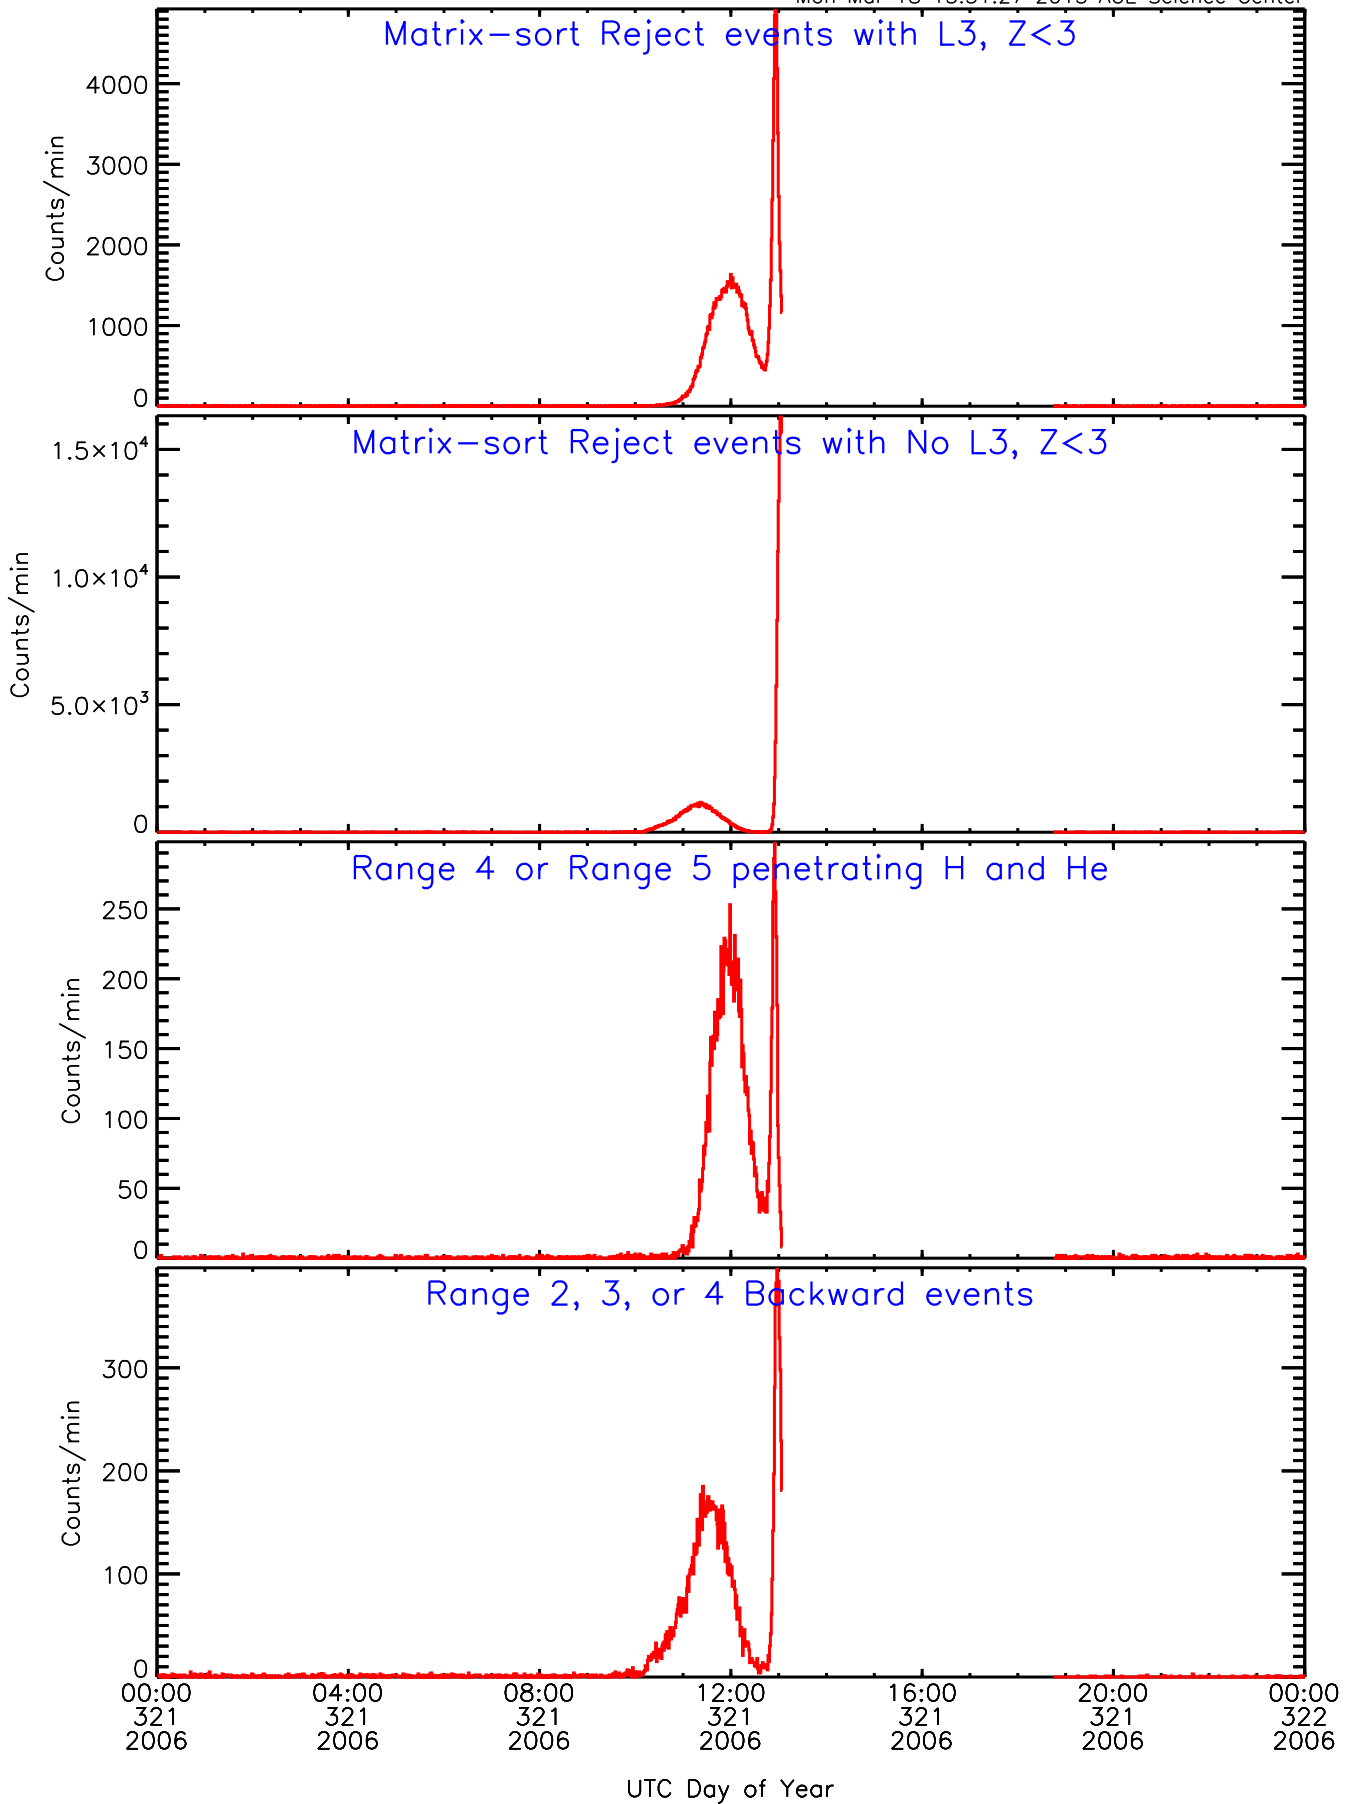

LET ahead BUFRATES Data for 2006-321

Mon Mar 18 15:31:26 2013 ACE Science Center

LET ahead BUFRATES Data for 2006-321

Mon Mar 18 15:31:27 2013 ACE Science Center

LET ahead BUFRATES Data for 2006-321

Mon Mar 18 15:31:27 2013 ACE Science Center