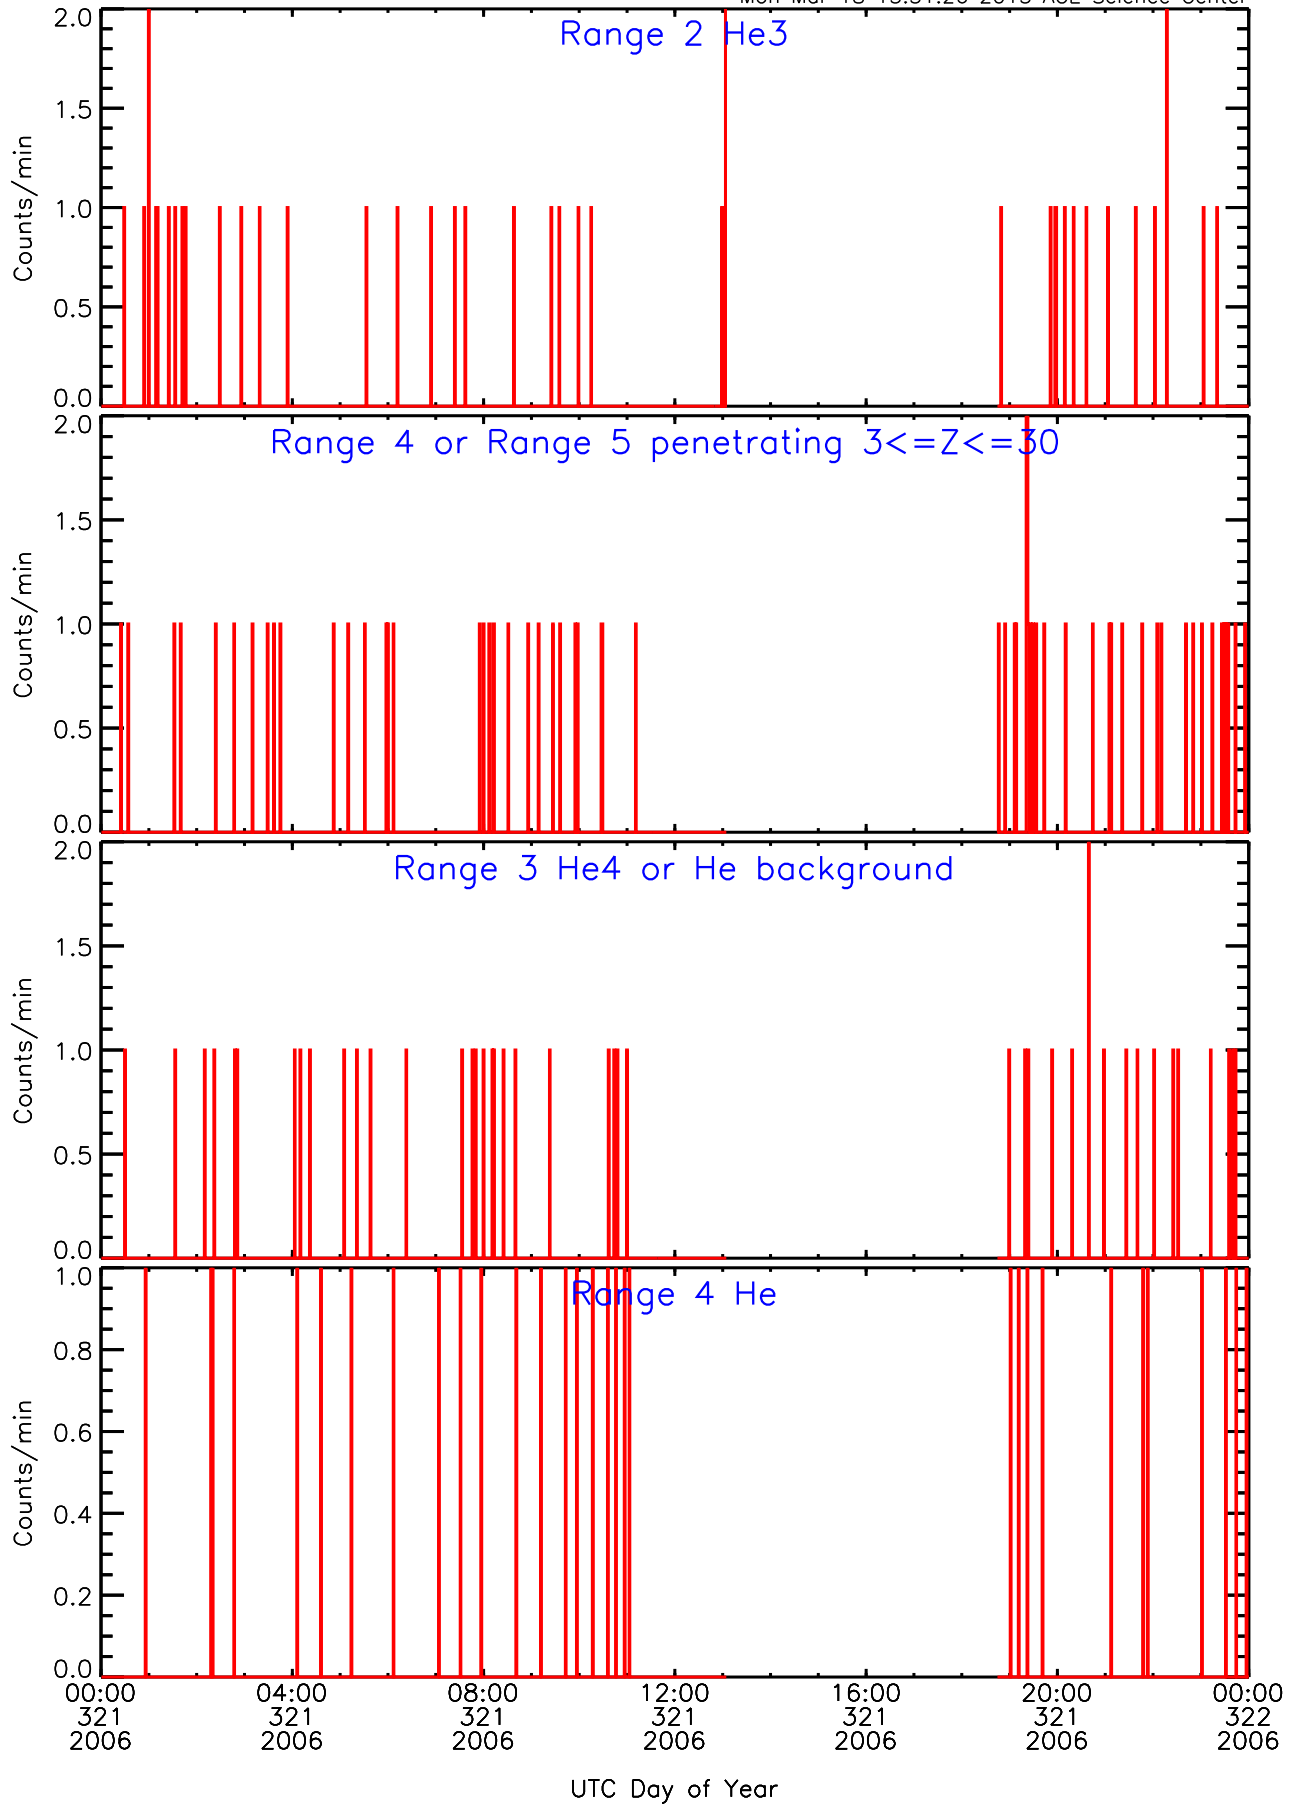

LET ahead BUFRATES Data for 2006-321

Mon Mar 18 15:31:26 2013 ACE Science Center