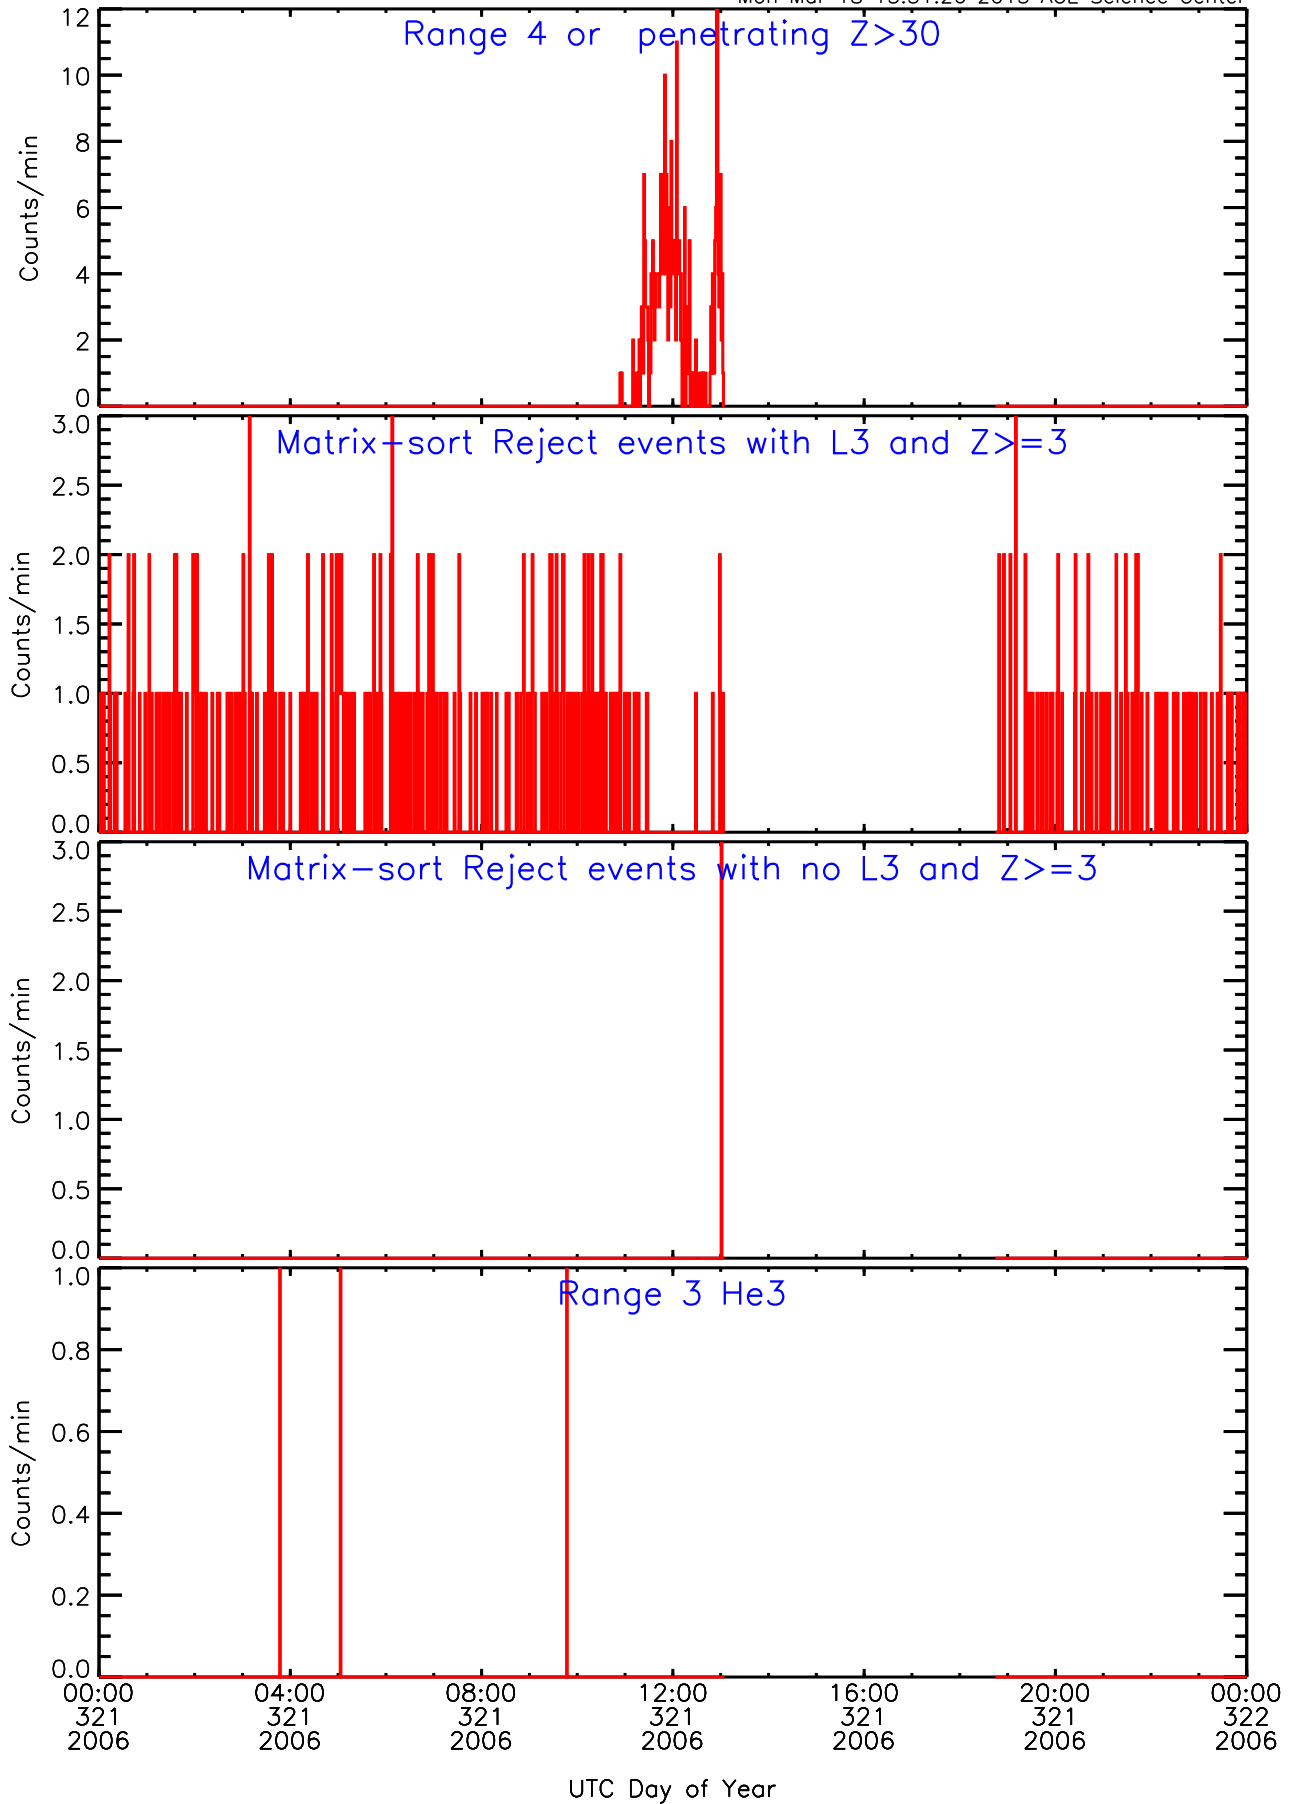

LET ahead BUFRATES Data for 2006-321

Mon Mar 18 15:31:26 2013 ACE Science Center

LET ahead BUFRATES Data for 2006-321

Mon Mar 18 15:31:26 2013 ACE Science Center

LET ahead BUFRATES Data for 2006-321

Mon Mar 18 15:31:26 2013 ACE Science Center

LET ahead BUFRATES Data for 2006-321

Mon Mar 18 15:31:26 2013 ACE Science Center

LET ahead BUFRATES Data for 2006-321

Mon Mar 18 15:31:27 2013 ACE Science Center

LET ahead BUFRATES Data for 2006-321

Mon Mar 18 15:31:27 2013 ACE Science Center