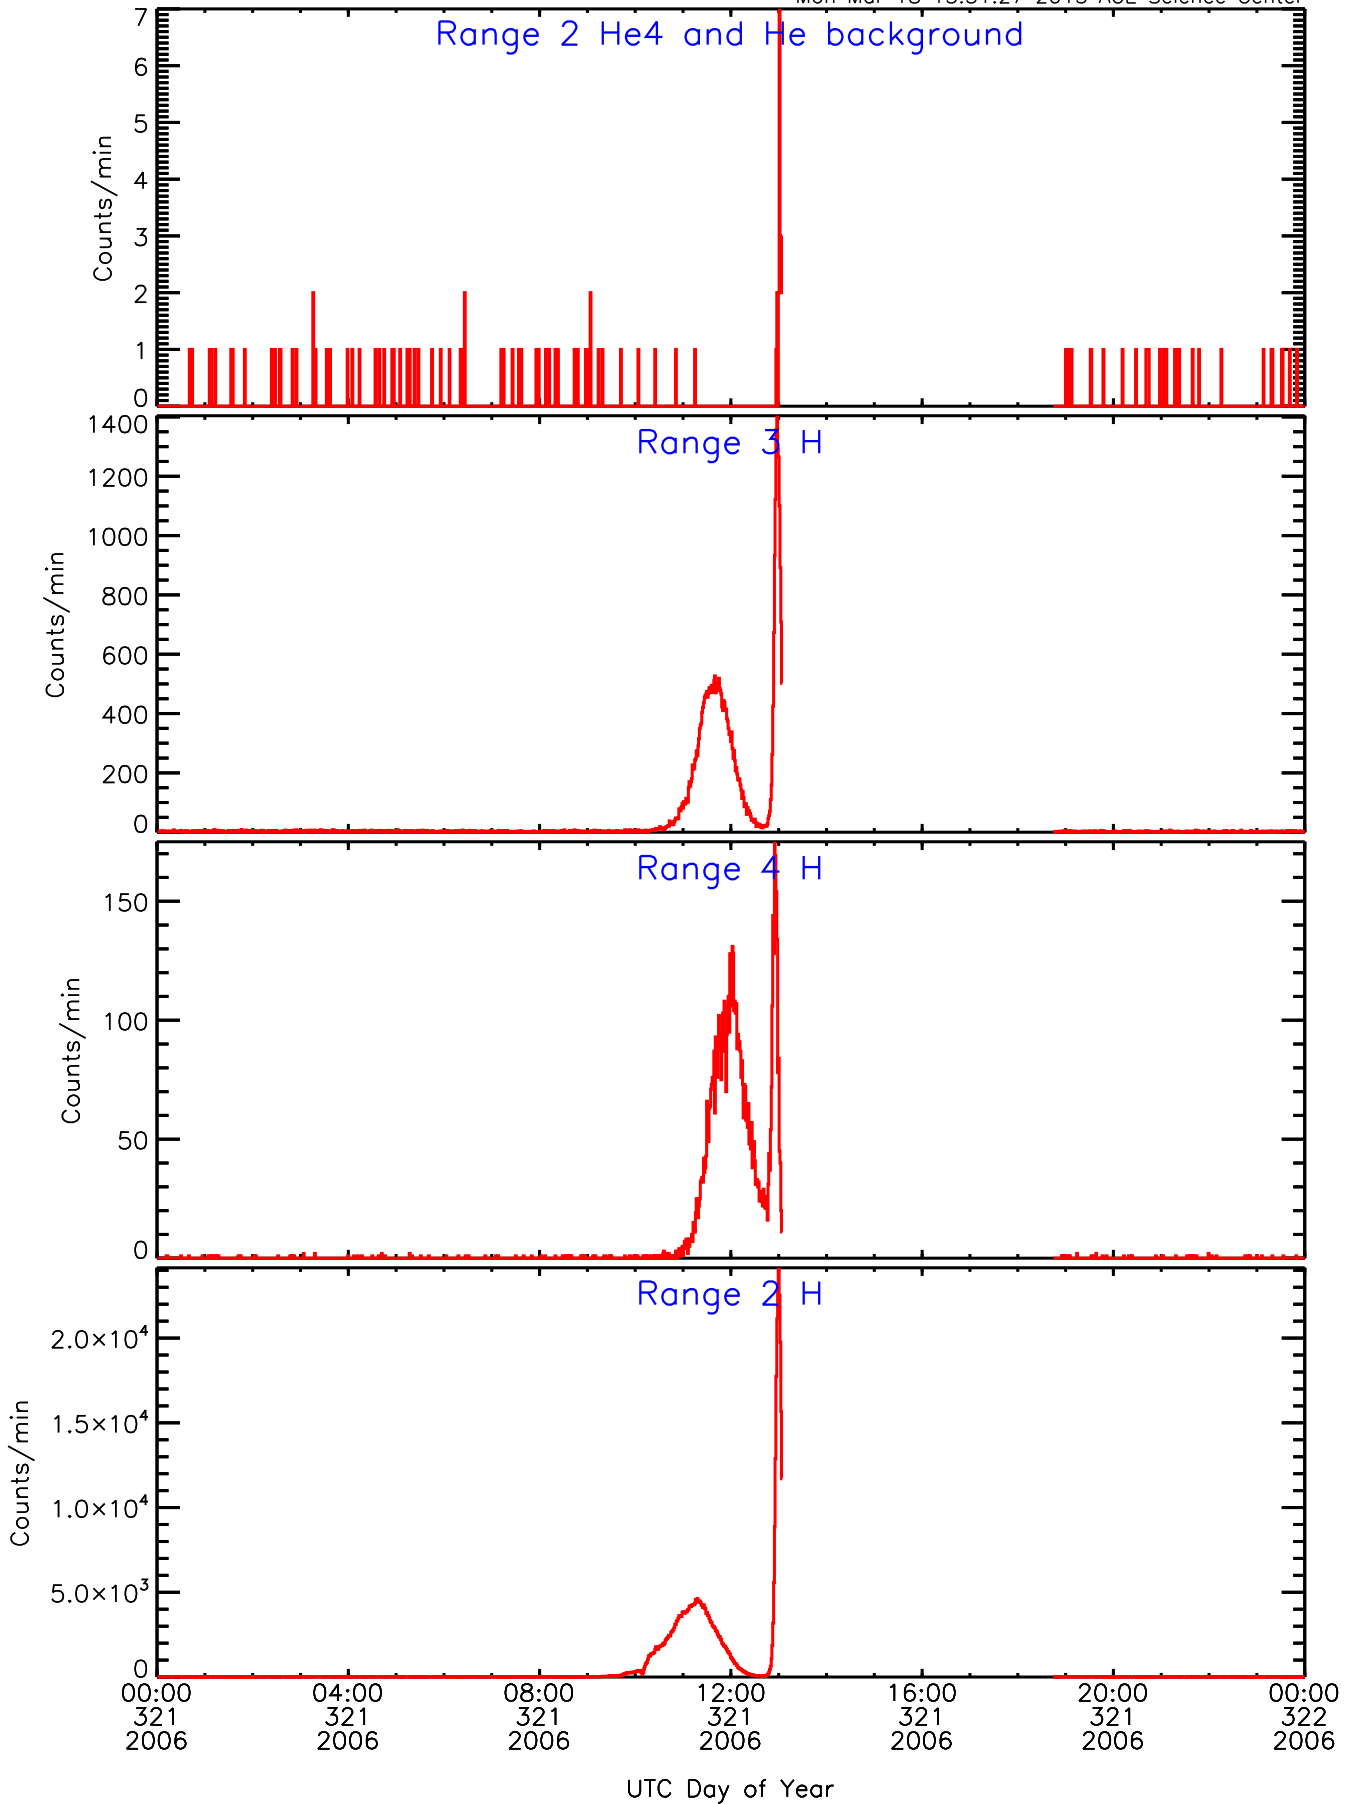

LET ahead BUFRATES Data for 2006-321

Mon Mar 18 15:31:27 2013 ACE Science Center