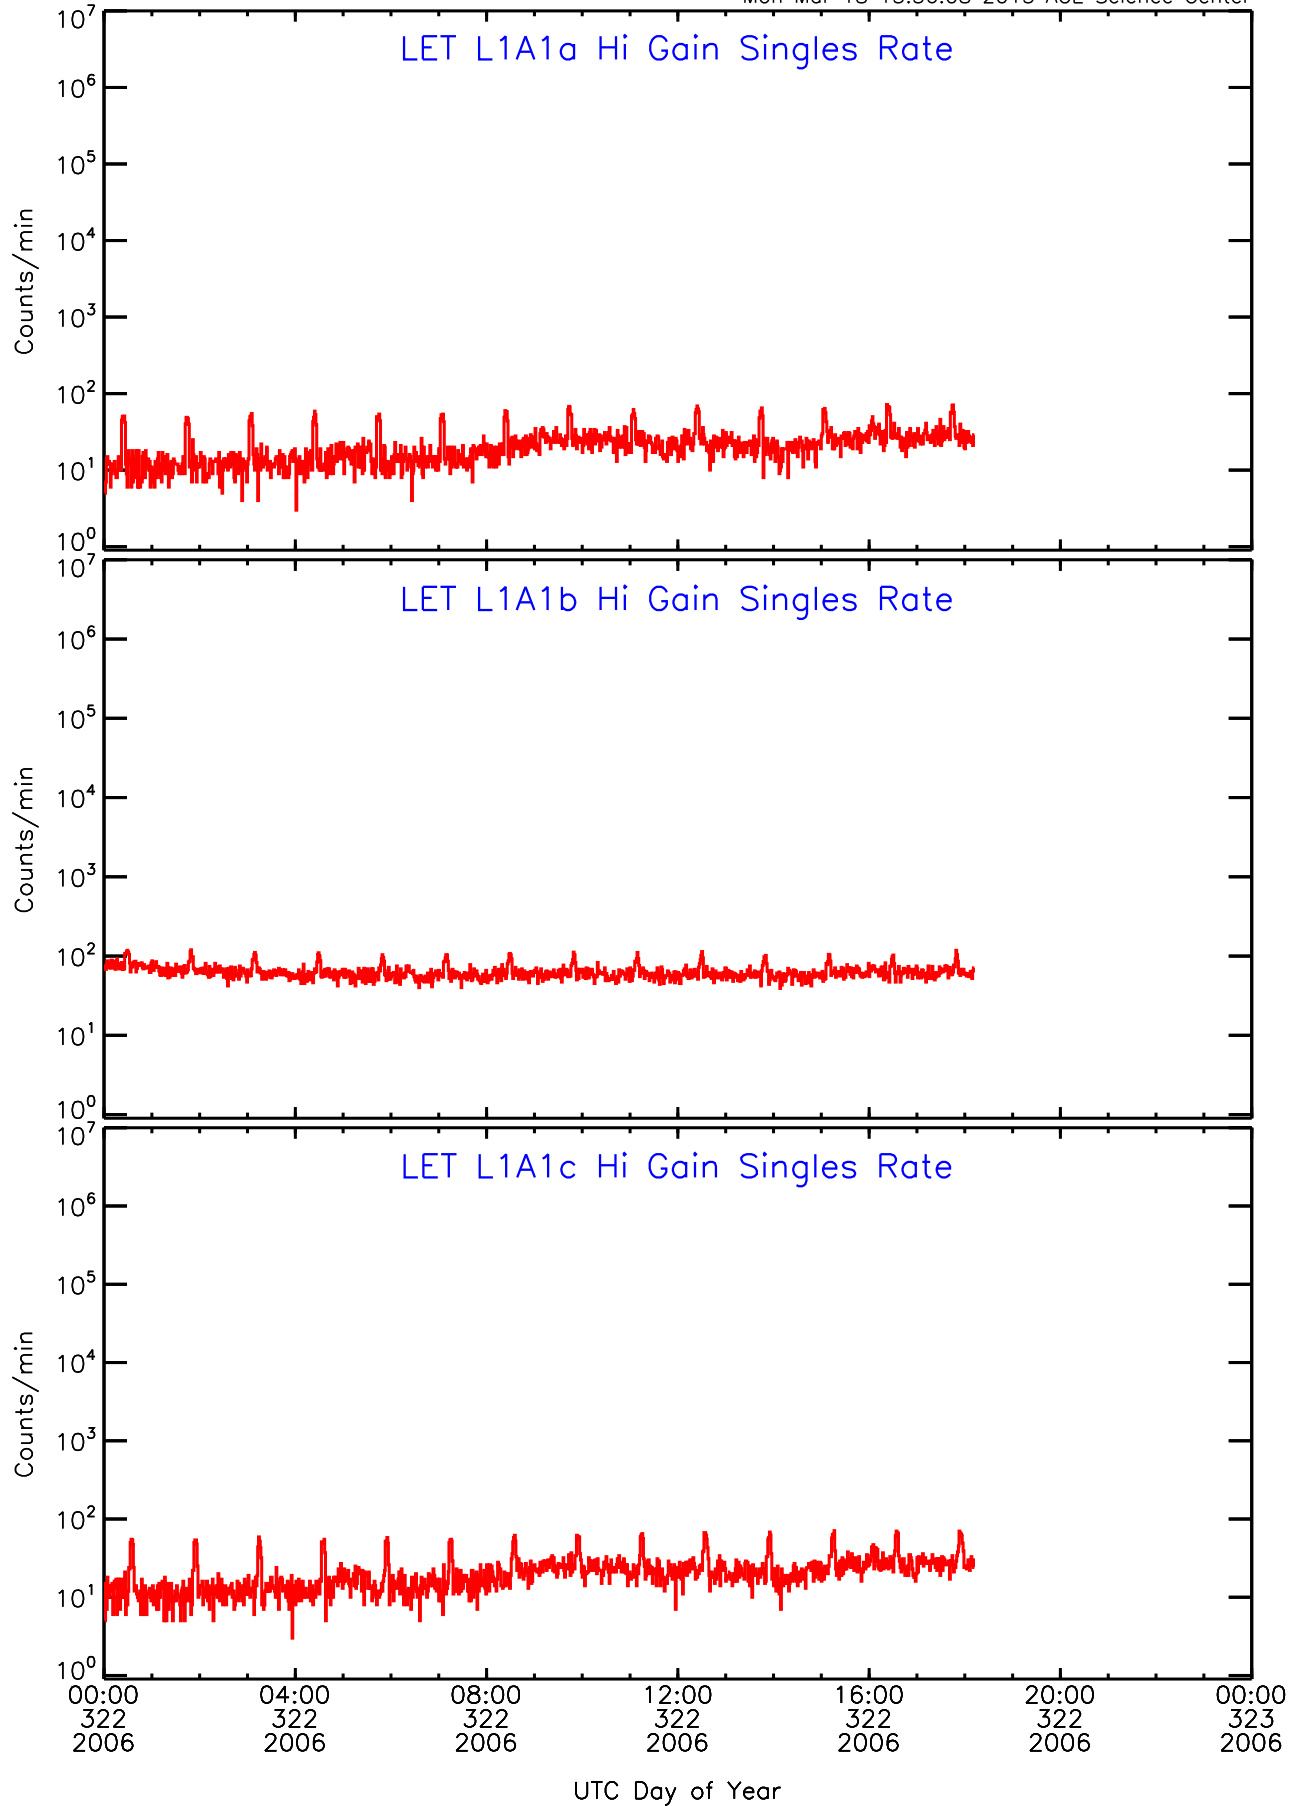

LET ahead Hi-Gain SINGLES RATES Data for 2006-322

Mon Mar 18 15:36:08 2013 ACE Science Center

UTC Day of Year

LET ahead Hi-Gain SINGLES RATES Data for 2006-322

Mon Mar 18 15:36:08 2013 ACE Science Center

LET ahead Hi-Gain SINGLES RATES Data for 2006-322