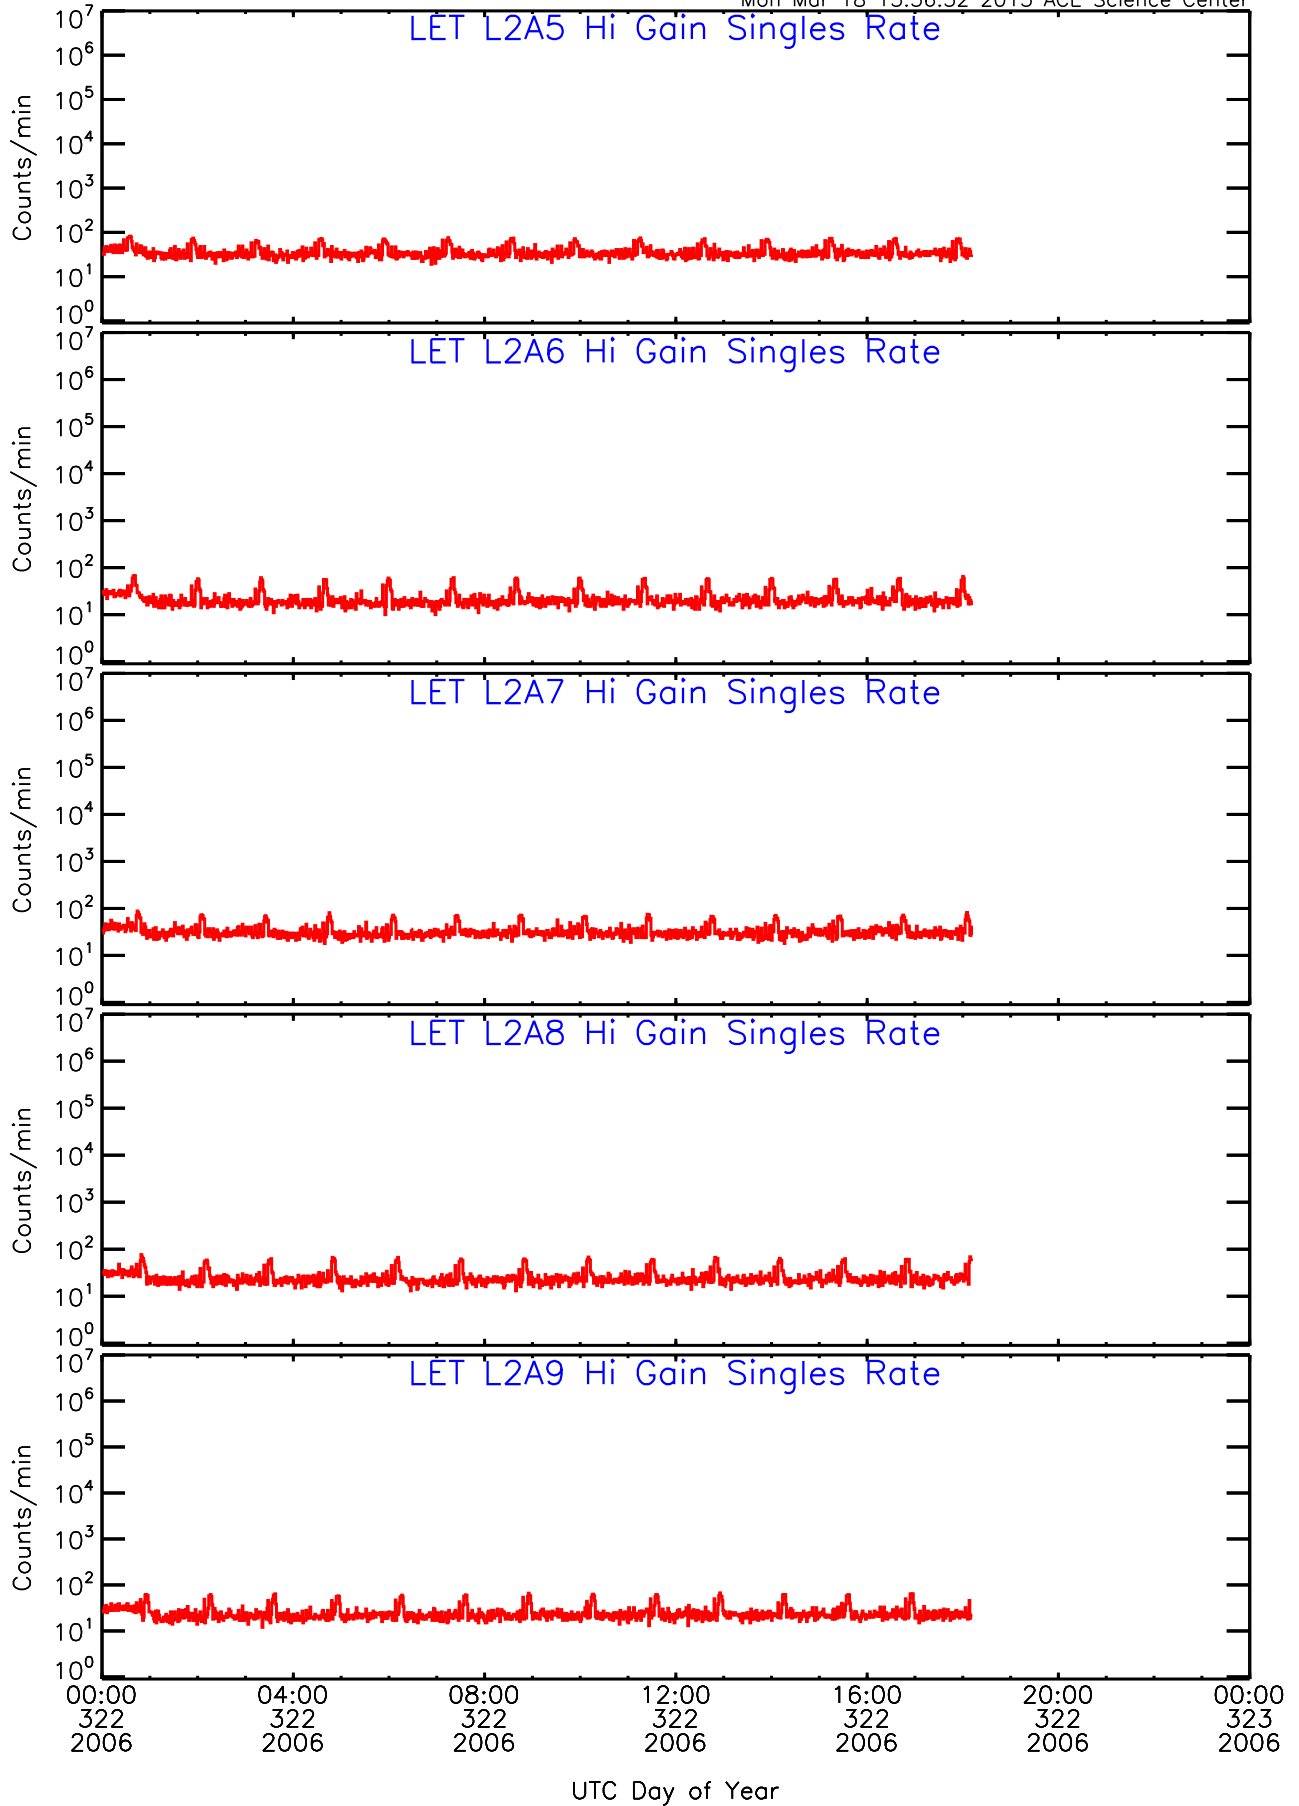

UTC Day of Year

LET ahead Hi-Gain SINGLES RATES Data for 2006-322

Mon Mar 18 15:36:32 2013 ACE Science Center

LET ahead Hi-Gain SINGLES RATES Data for 2006-322

Mon Mar 18 15:36:32 2013 ACE Science Center

LET ahead Hi-Gain SINGLES RATES Data for 2006-322