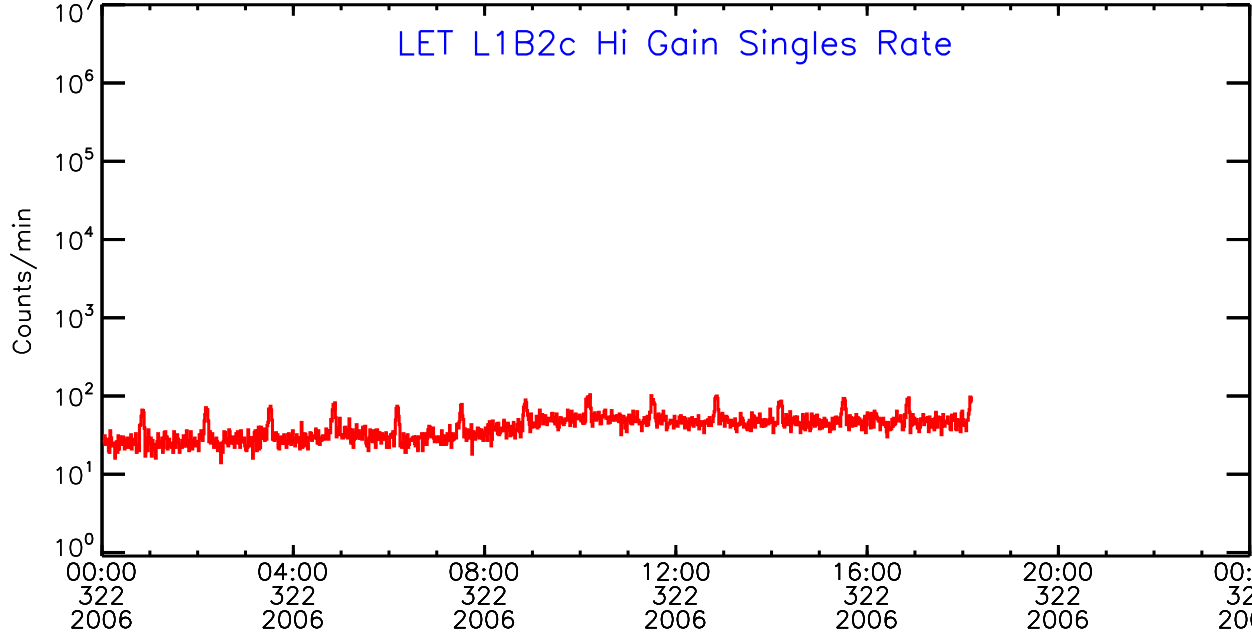

LET ahead Hi-Gain SINGLES RATES Data for 2006-322

Mon Mar 18 15:36:09 2013 ACE Science Center

00:00 04:00 08:00 12:00 16:00 20:00 00:00
322 322 322 322 322 322 323
2006 2006 2006 2006 2006 2006 2006

UTC Day of Year