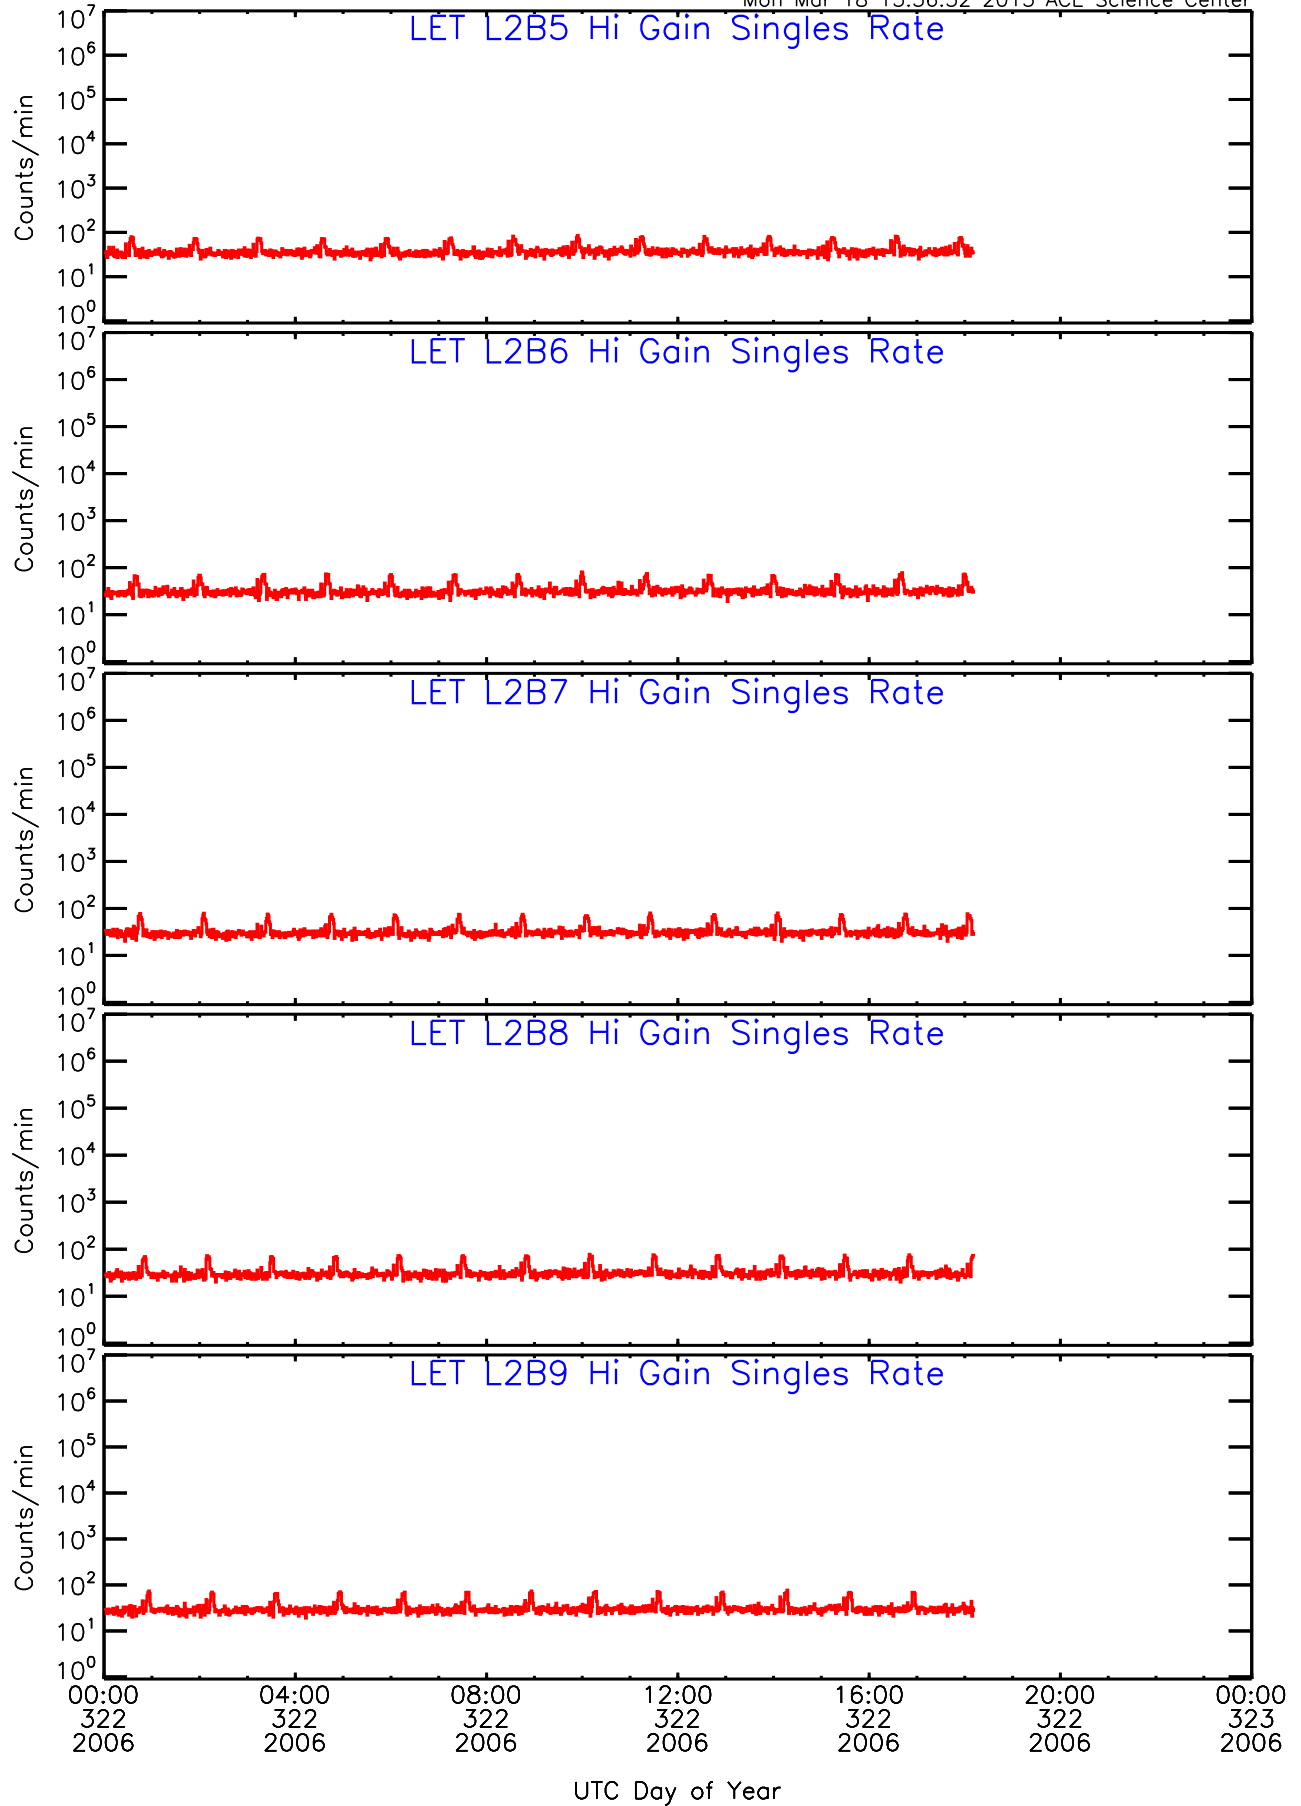

LET ahead Hi-Gain SINGLES RATES Data for 2006-322

Mon Mar 18 15:36:32 2013 ACE Science Center