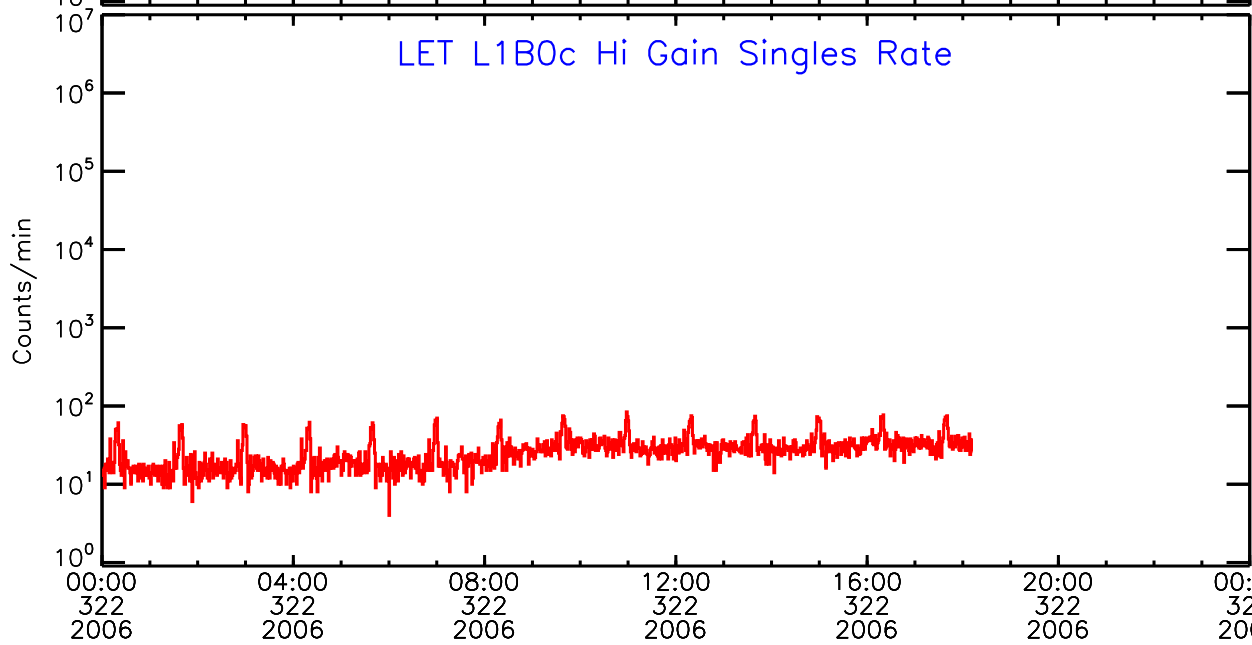

LET ahead Hi-Gain SINGLES RATES Data for 2006-322

Mon Mar 18 15:36:09 2013 ACE Science Center

UTC Day of Year