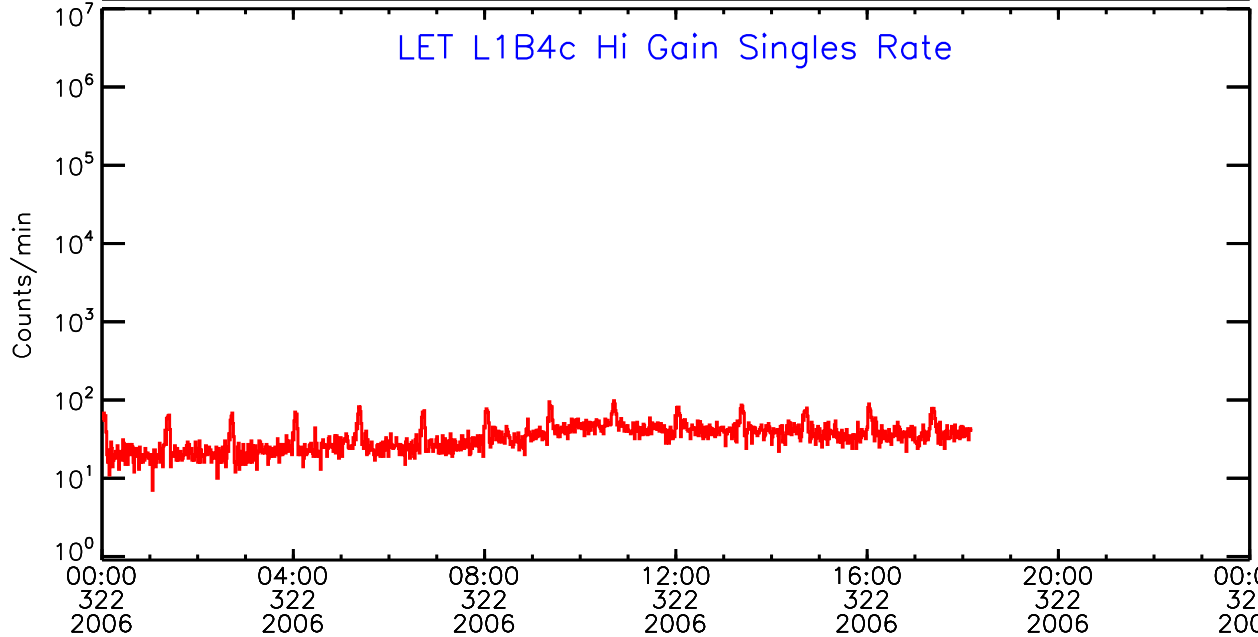

UTC Day of Year

LET ahead Hi-Gain SINGLES RATES Data for 2006-322

Mon Mar 18 15:36:10 2013 ACE Science Center

UTC Day of Year

LET ahead Hi-Gain SINGLES RATES Data for 2006-322

Mon Mar 18 15:36:10 2013 ACE Science Center