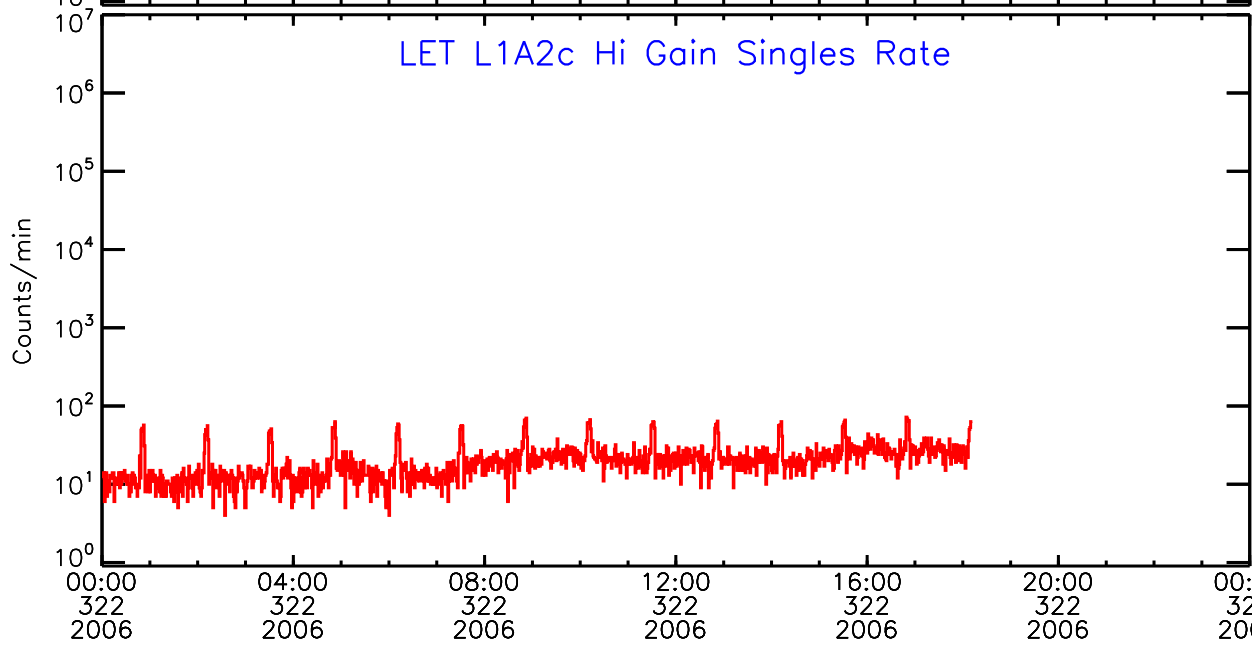

LET ahead Hi-Gain SINGLES RATES Data for 2006-322

Mon Mar 18 15:36:09 2013 ACE Science Center

UTC Day of Year