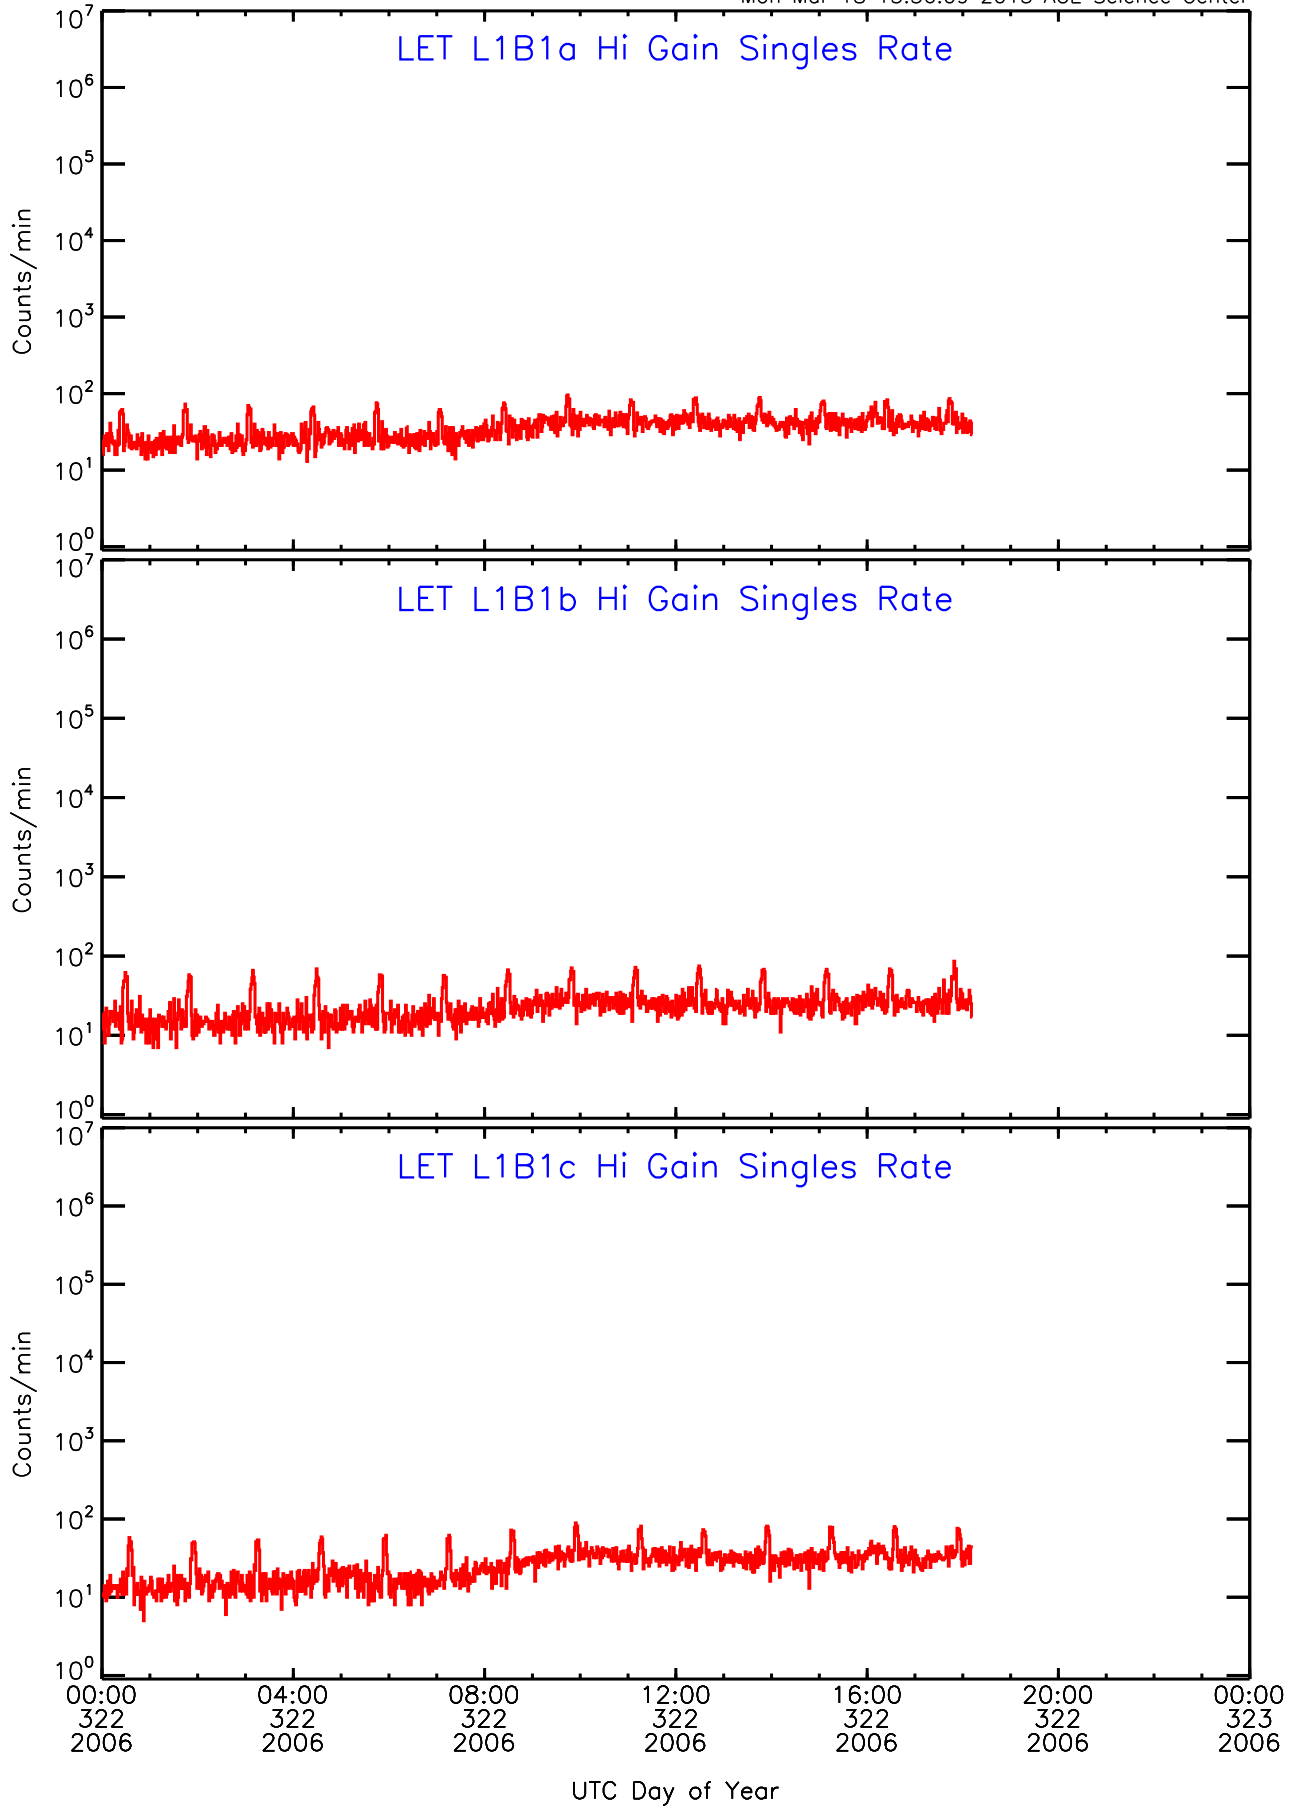

LET ahead Hi-Gain SINGLES RATES Data for 2006-322

Mon Mar 18 15:36:09 2013 ACE Science Center