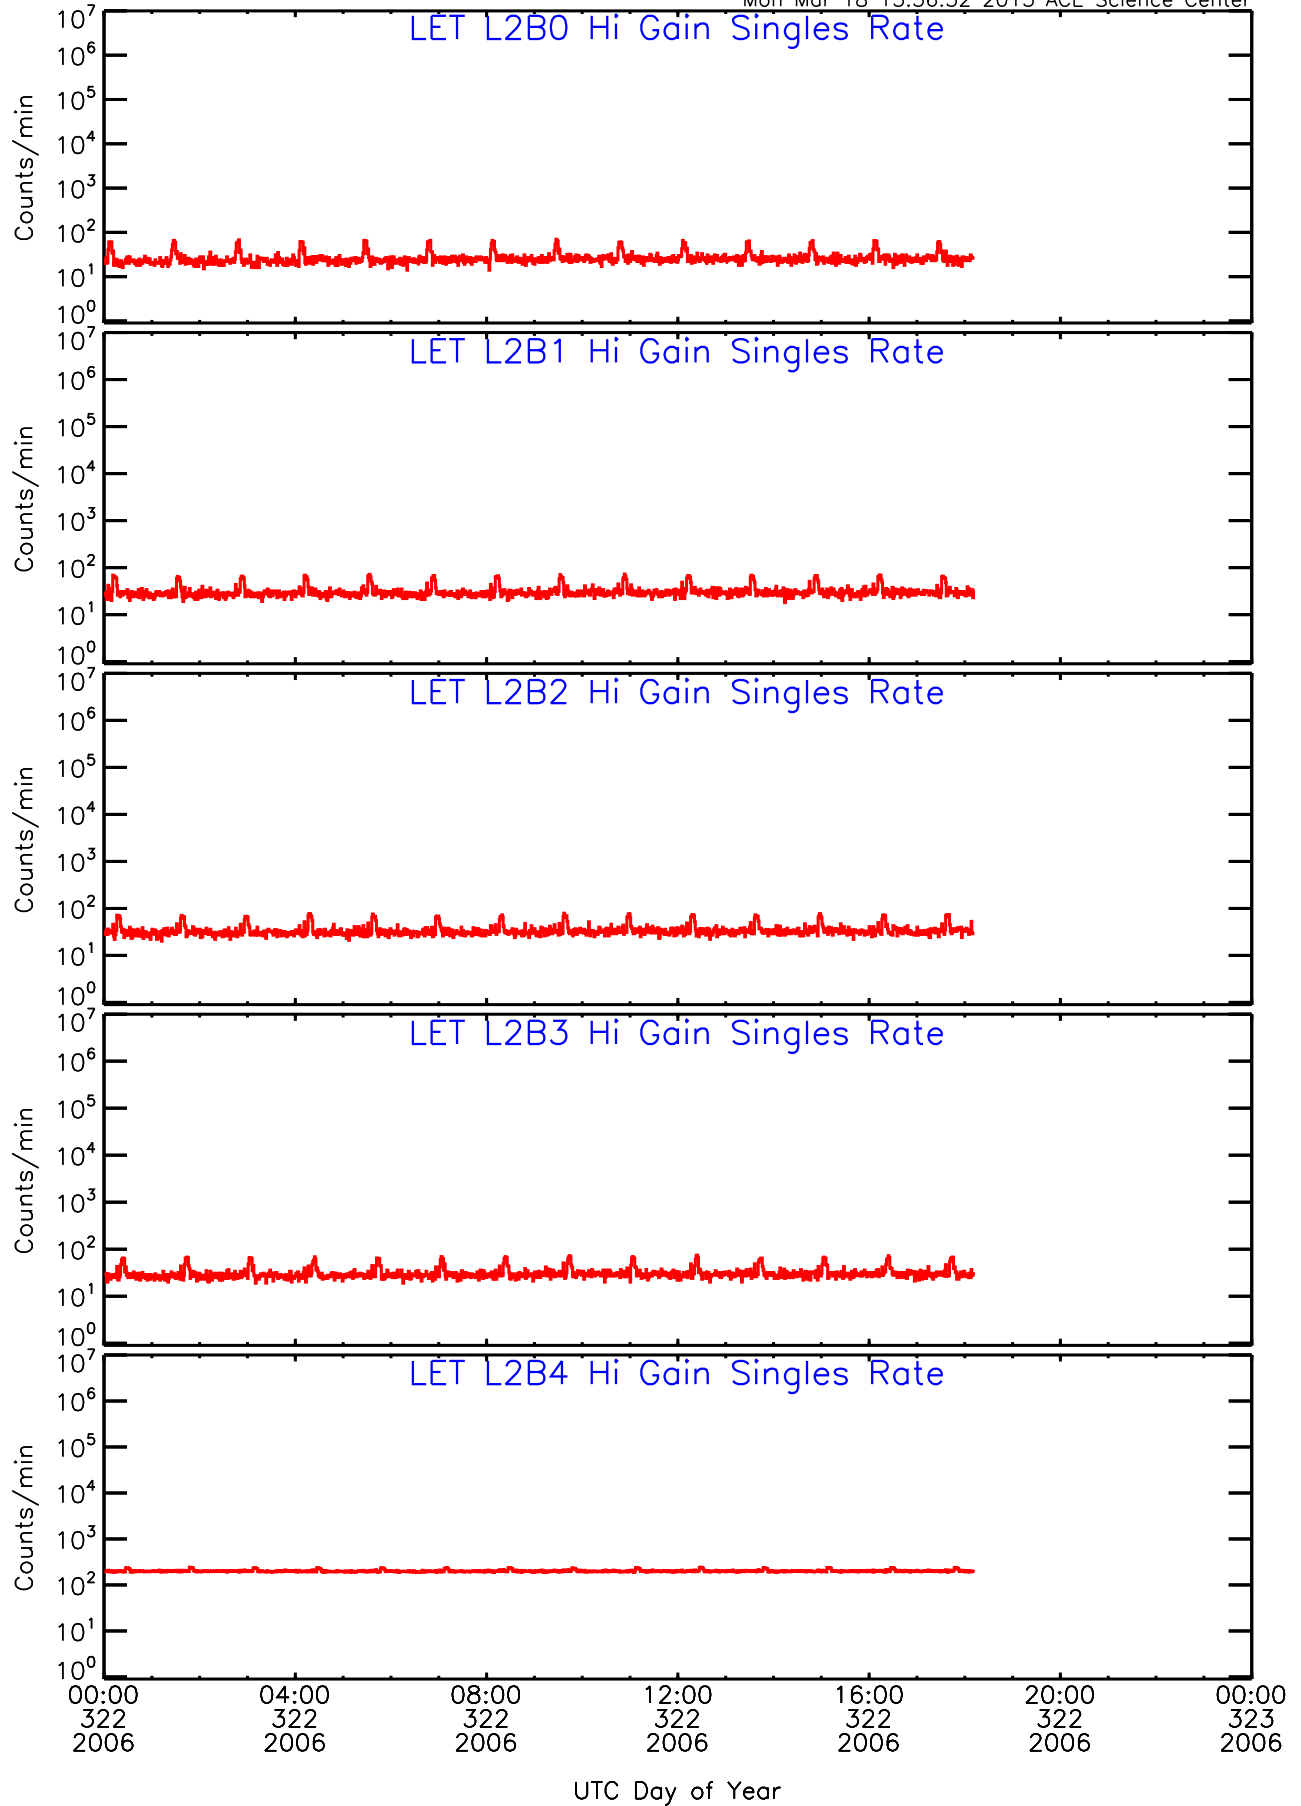

LET ahead Hi-Gain SINGLES RATES Data for 2006-322

Mon Mar 18 15:36:32 2013 ACE Science Center