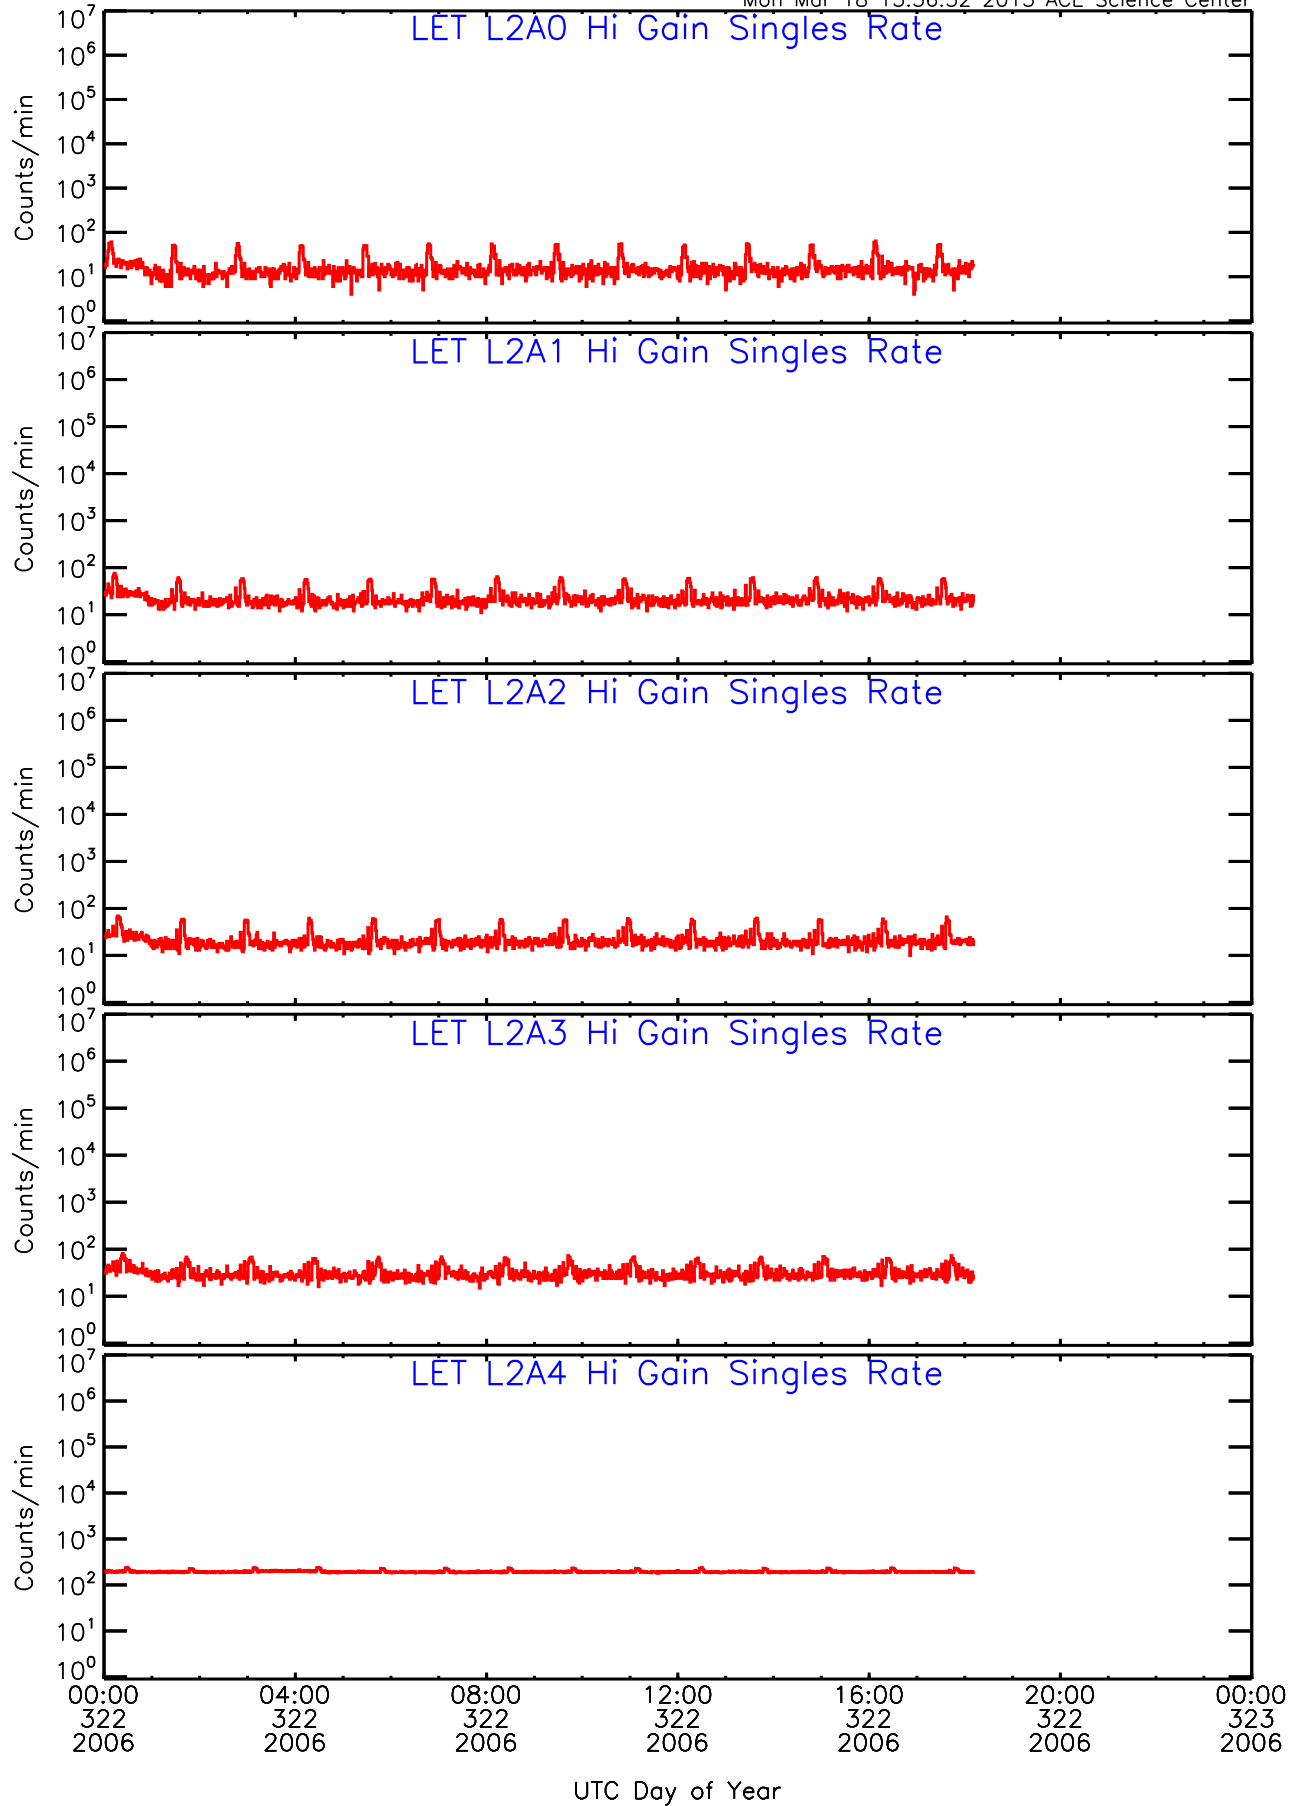

LET ahead Hi-Gain SINGLES RATES Data for 2006-322

Mon Mar 18 15:36:32 2013 ACE Science Center