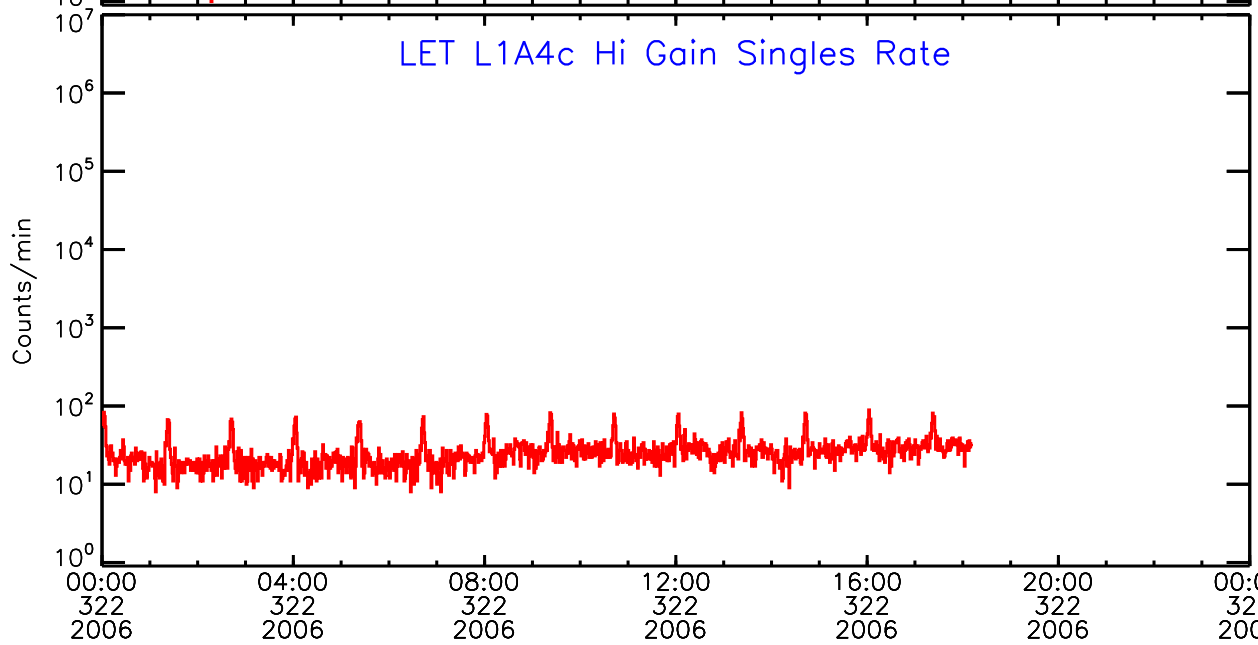

LET ahead Hi-Gain SINGLES RATES Data for 2006-322

Mon Mar 18 15:36:09 2013 ACE Science Center

UTC Day of Year