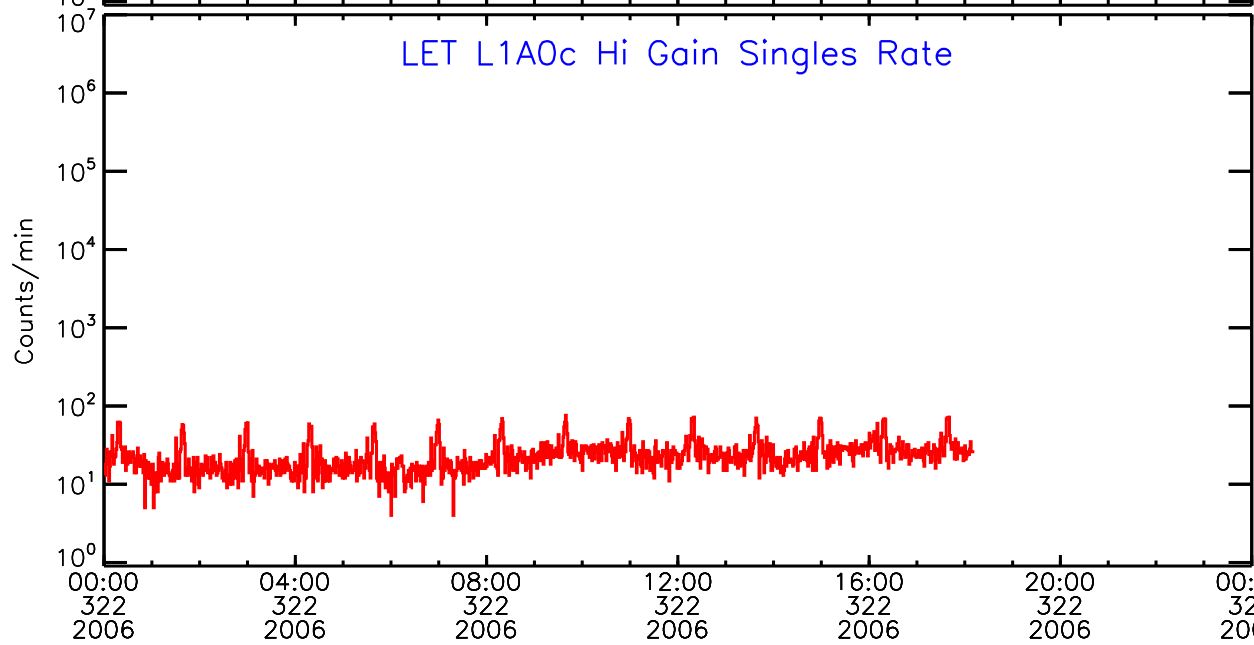

LET ahead Hi-Gain SINGLES RATES Data for 2006-322

Mon Mar 18 15:36:08 2013 ACE Science Center

UTC Day of Year

LET ahead Hi-Gain SINGLES RATES Data for 2006-322

Mon Mar 18 15:36:08 2013 ACE Science Center

LET ahead Hi-Gain SINGLES RATES Data for 2006-322