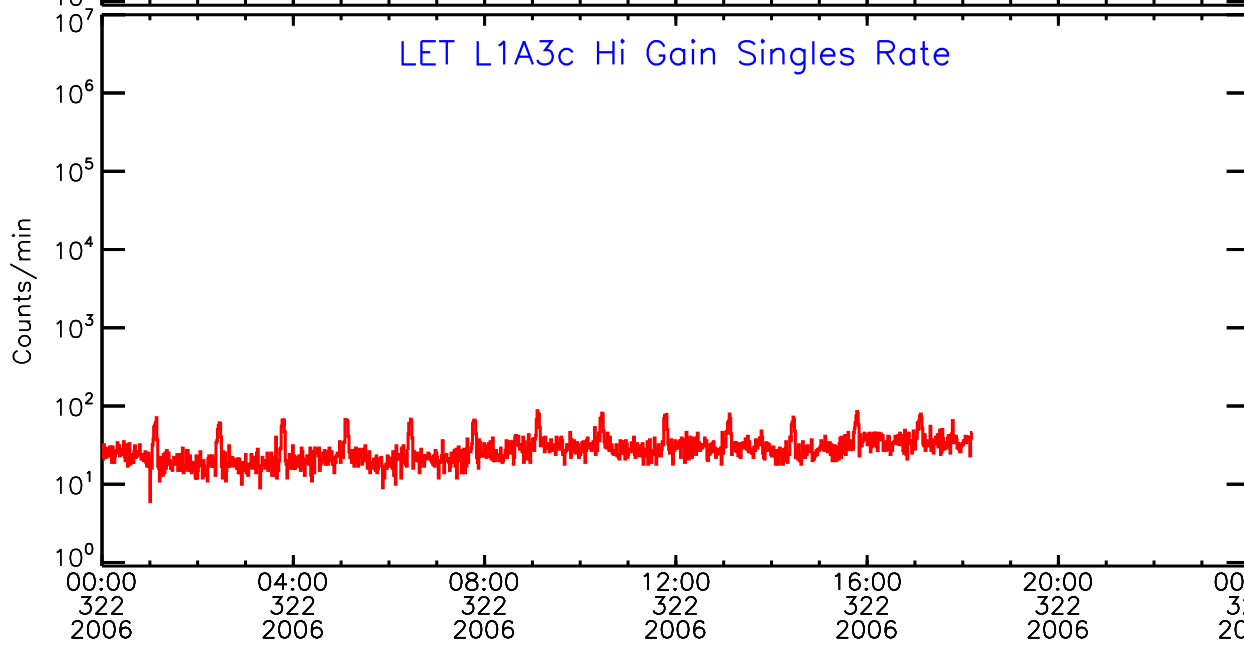

LET ahead Hi-Gain SINGLES RATES Data for 2006-322

Mon Mar 18 15:36:09 2013 ACE Science Center

UTC Day of Year