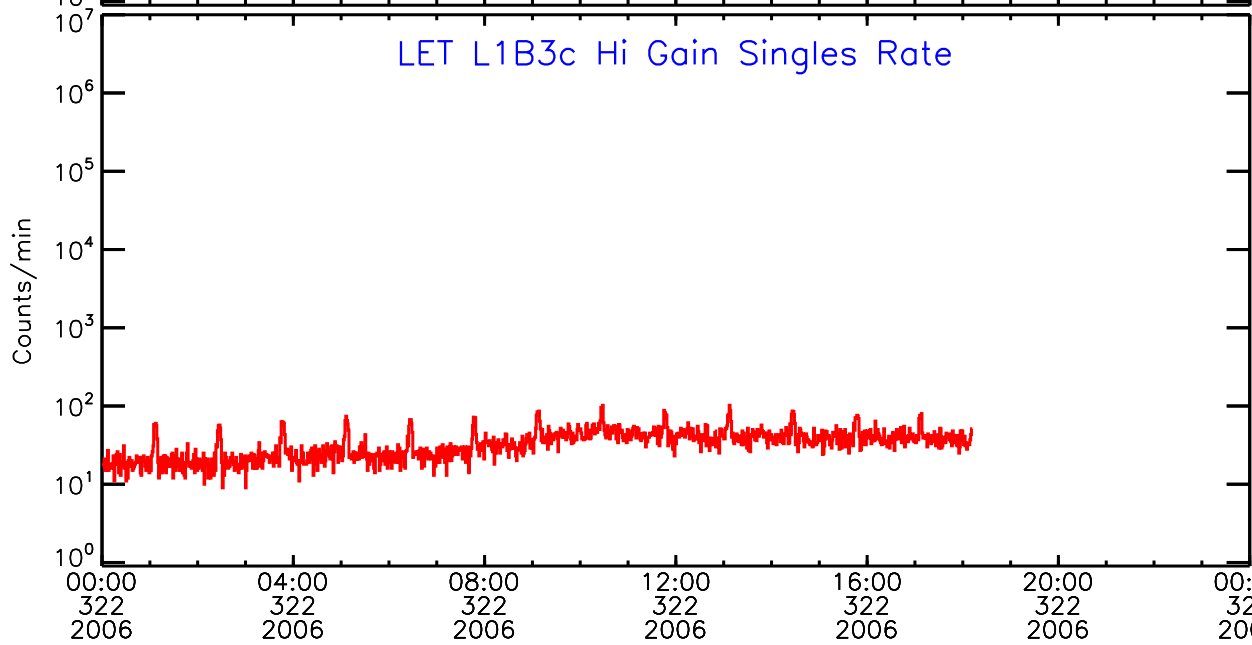

LET ahead Hi-Gain SINGLES RATES Data for 2006-322

Mon Mar 18 15:36:10 2013 ACE Science Center

UTC Day of Year