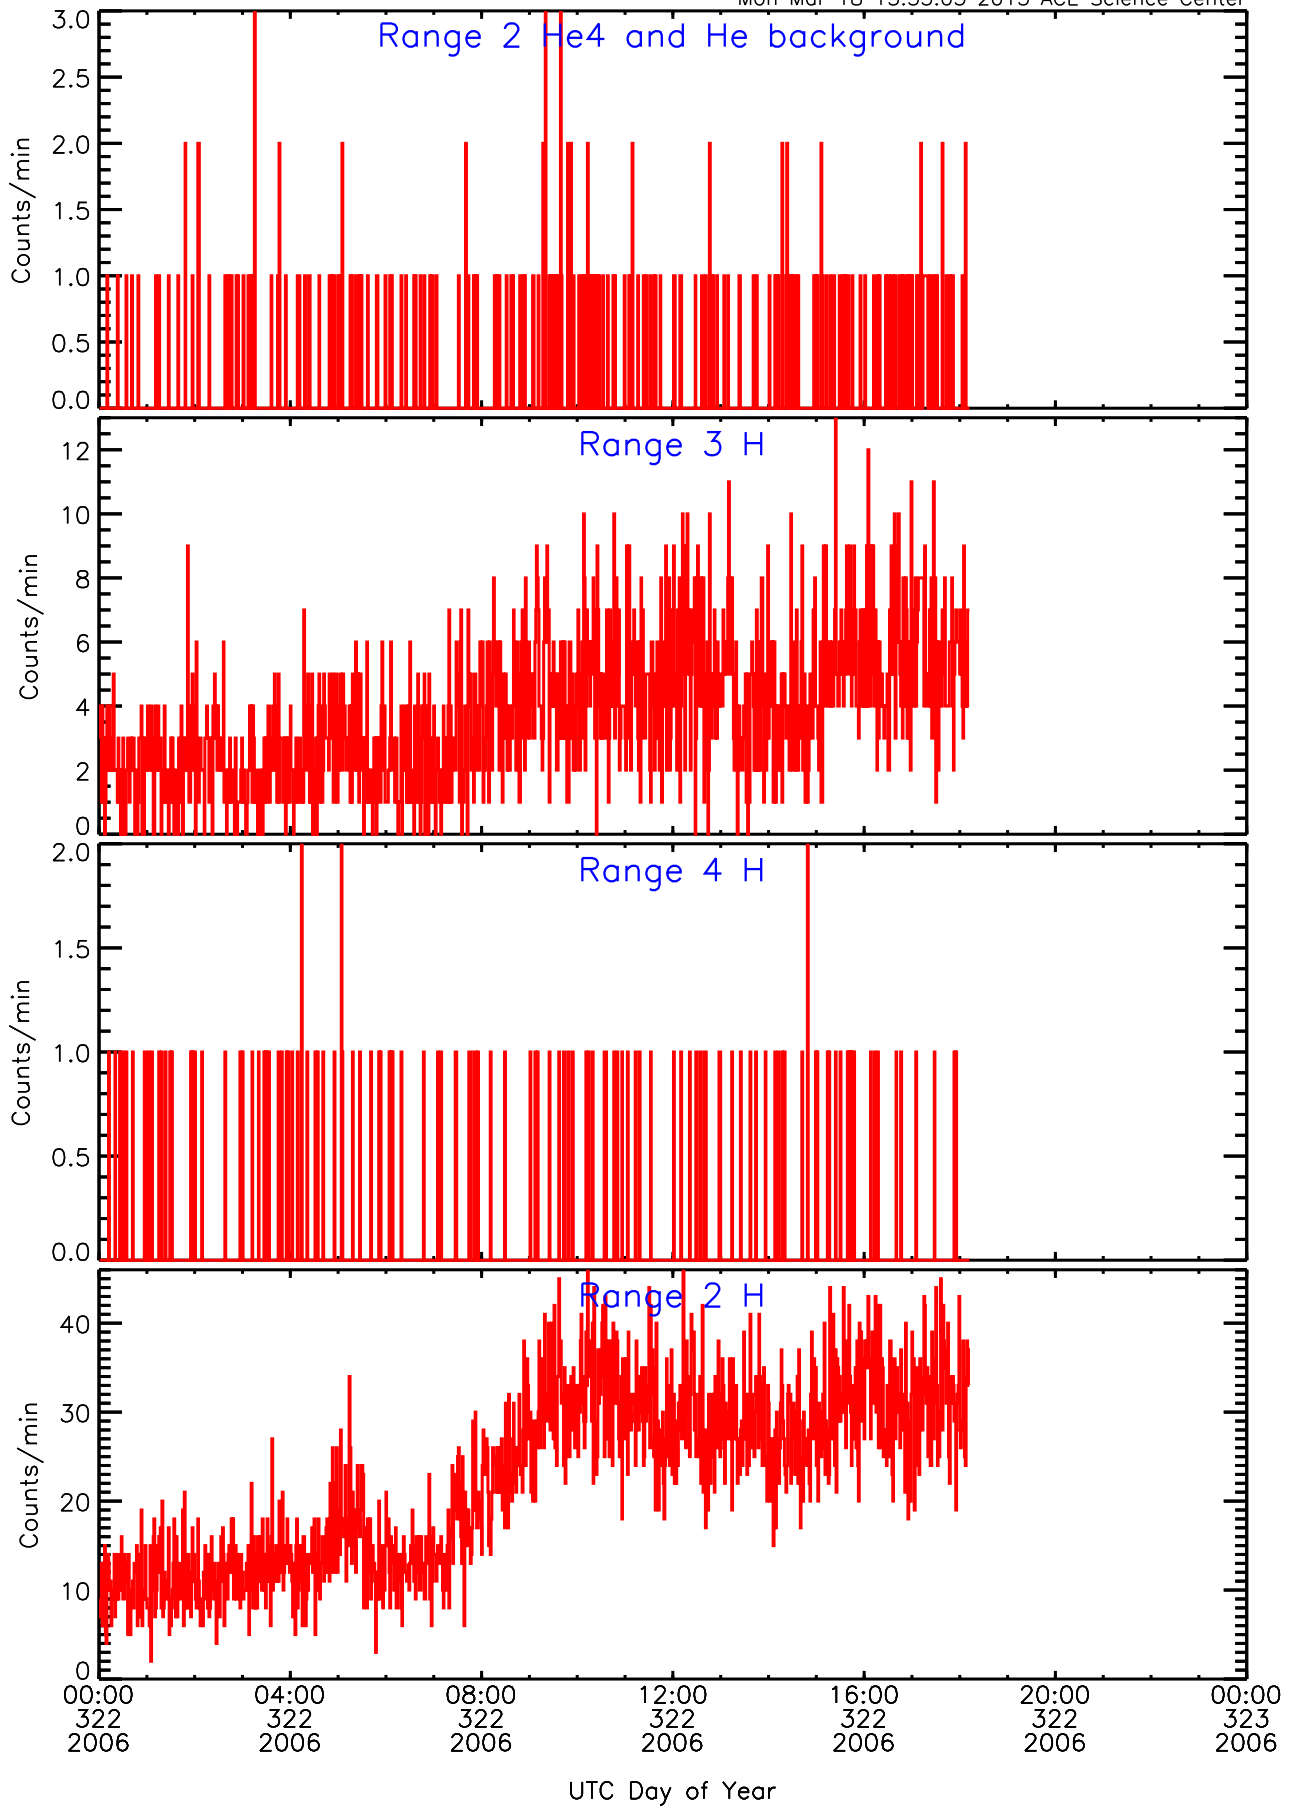

LET ahead BUFRATES Data for 2006-322

Mon Mar 18 15:35:03 2013 ACE Science Center