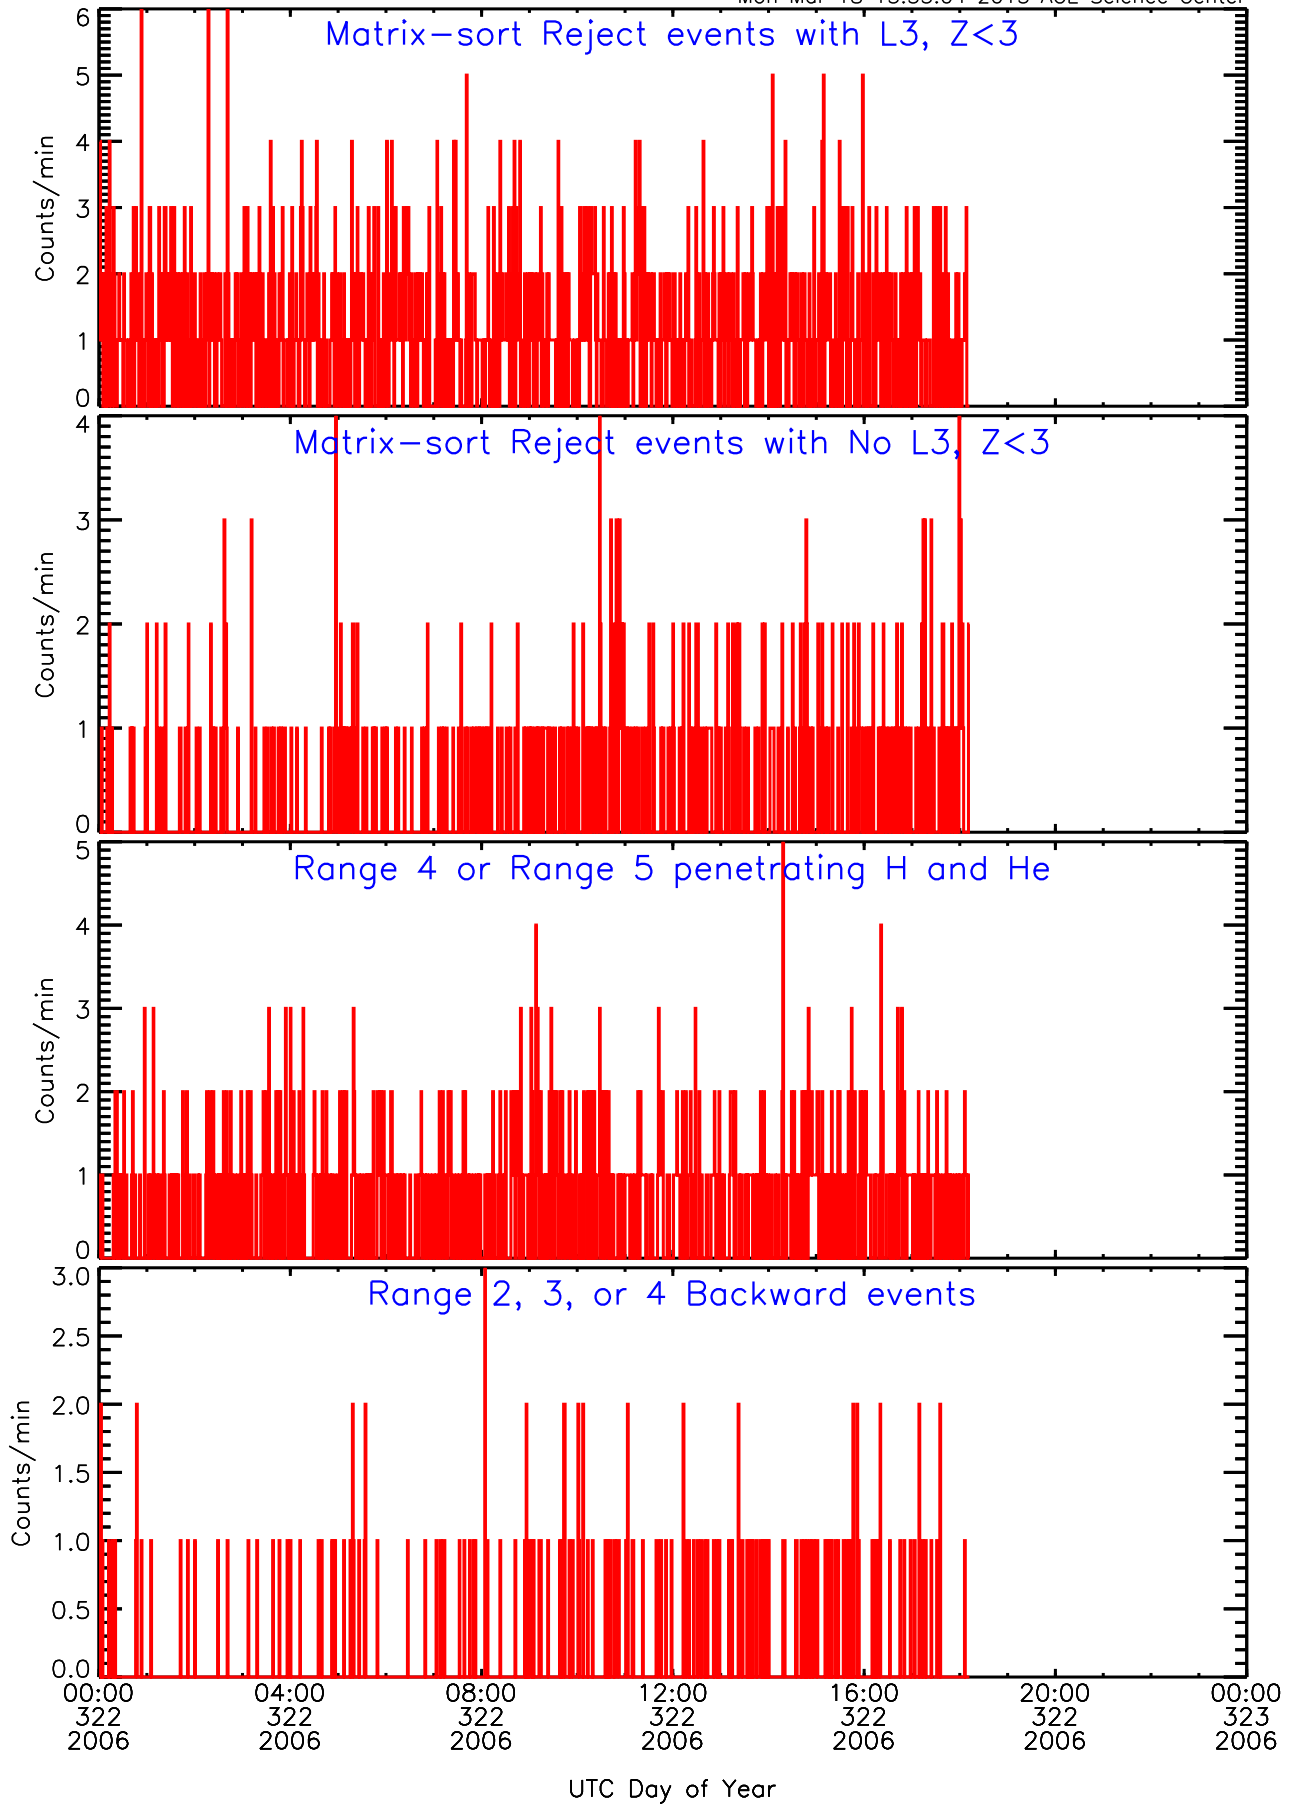

LET ahead Livetime/Trigger Data for 2006-322

Mon Mar 18 15:35:48 2013 ACE Science Center

LET ahead EVPRATES Data for 2006-322

Mon Mar 18 15:34:30 2013 ACE Science Center

LET ahead EVPRATES Data for 2006-322

LET ahead BUFRATES Data for 2006-322

Mon Mar 18 15:35:03 2013 ACE Science Center

LET ahead BUFRATES Data for 2006-322

Mon Mar 18 15:35:03 2013 ACE Science Center

LET ahead BUFRATES Data for 2006-322

Mon Mar 18 15:35:03 2013 ACE Science Center

LET ahead BUFRATES Data for 2006-322

Mon Mar 18 15:35:03 2013 ACE Science Center

LET ahead BUFRATES Data for 2006-322

Mon Mar 18 15:35:03 2013 ACE Science Center

LET ahead BUFRATES Data for 2006-322

Mon Mar 18 15:35:04 2013 ACE Science Center

LET ahead BUFRATES Data for 2006-322

Mon Mar 18 15:35:04 2013 ACE Science Center

LET ahead BUFRATES Data for 2006-322

Mon Mar 18 15:35:04 2013 ACE Science Center