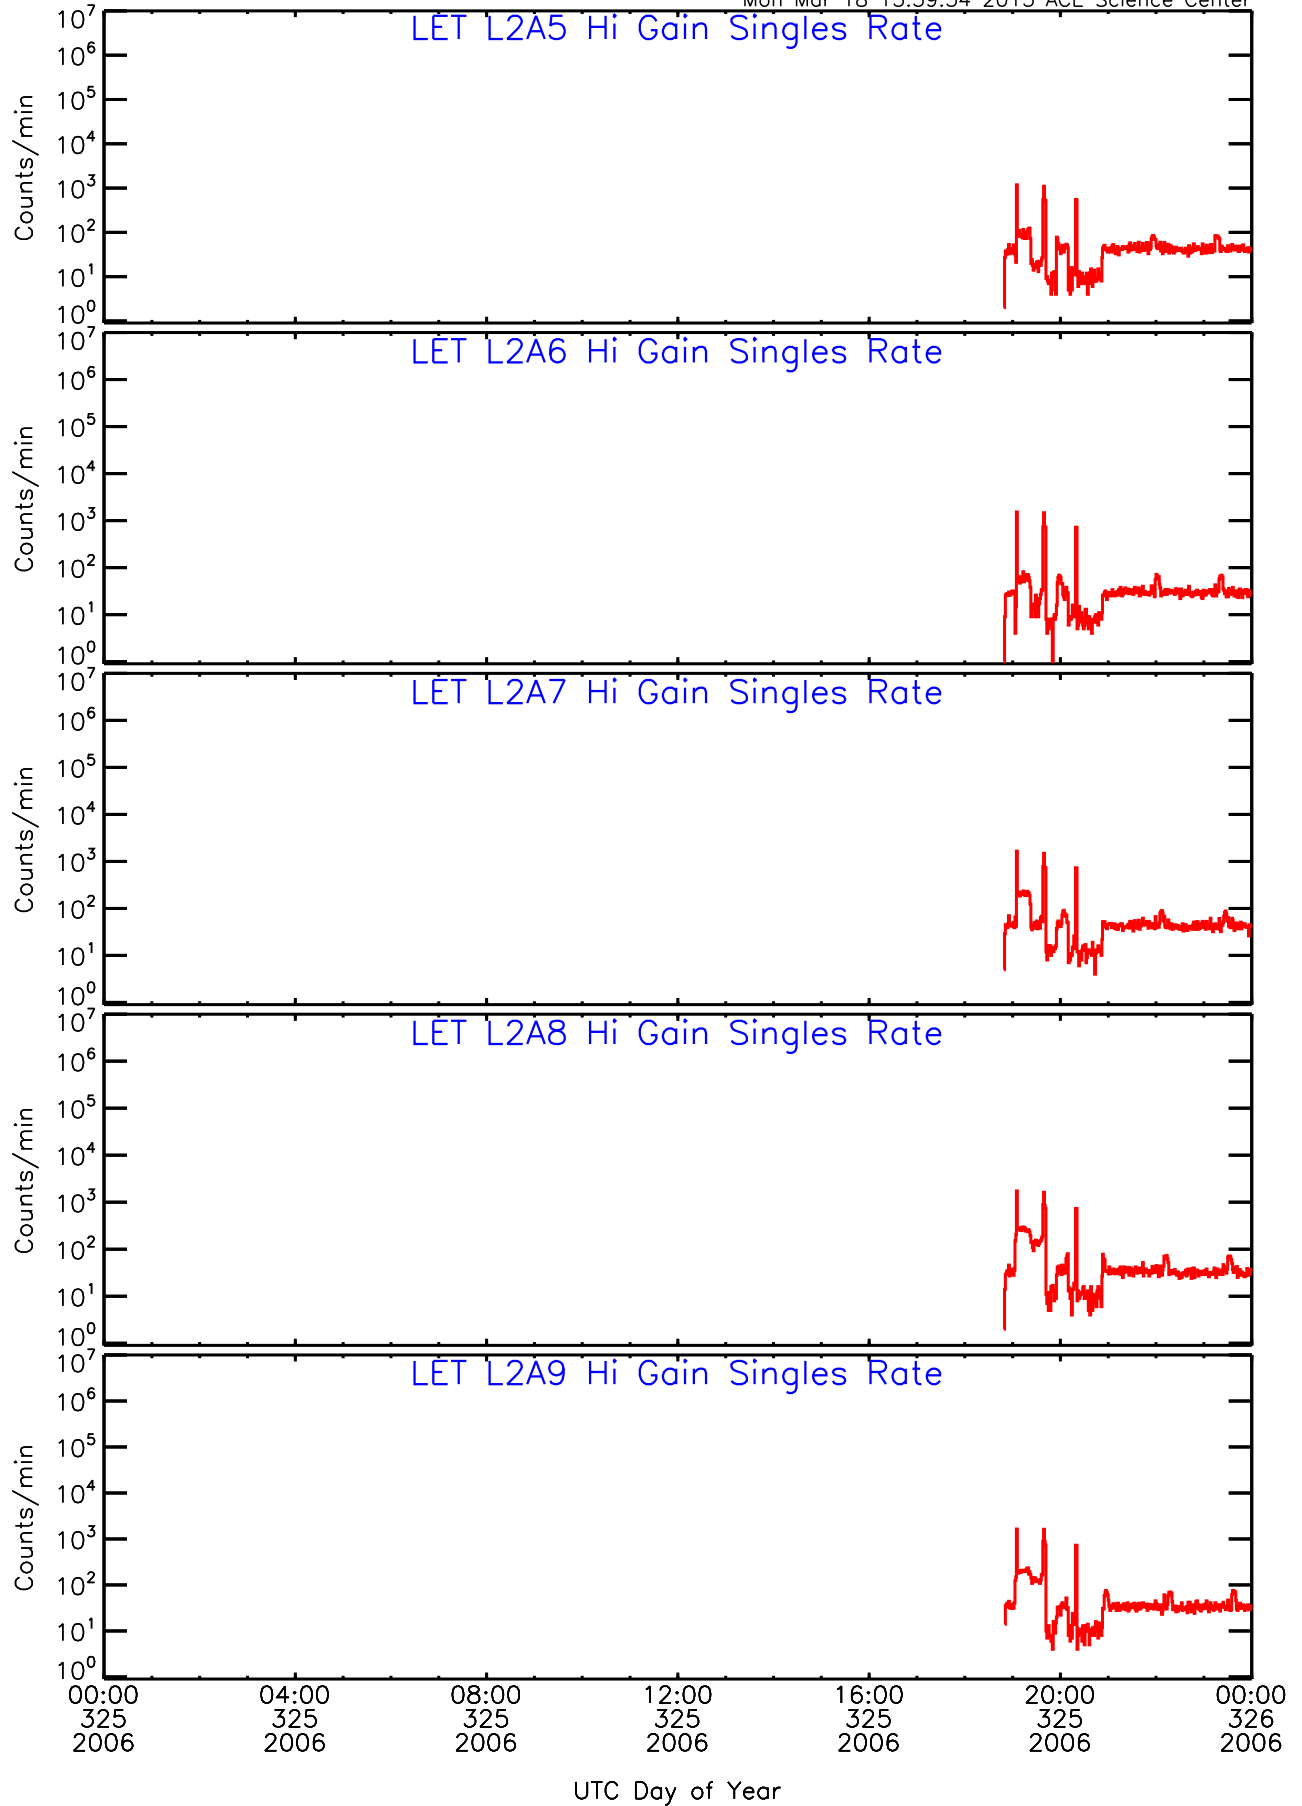

LET ahead Hi-Gain SINGLES RATES Data for 2006-325

Mon Mar 18 15:39:54 2013 ACE Science Center