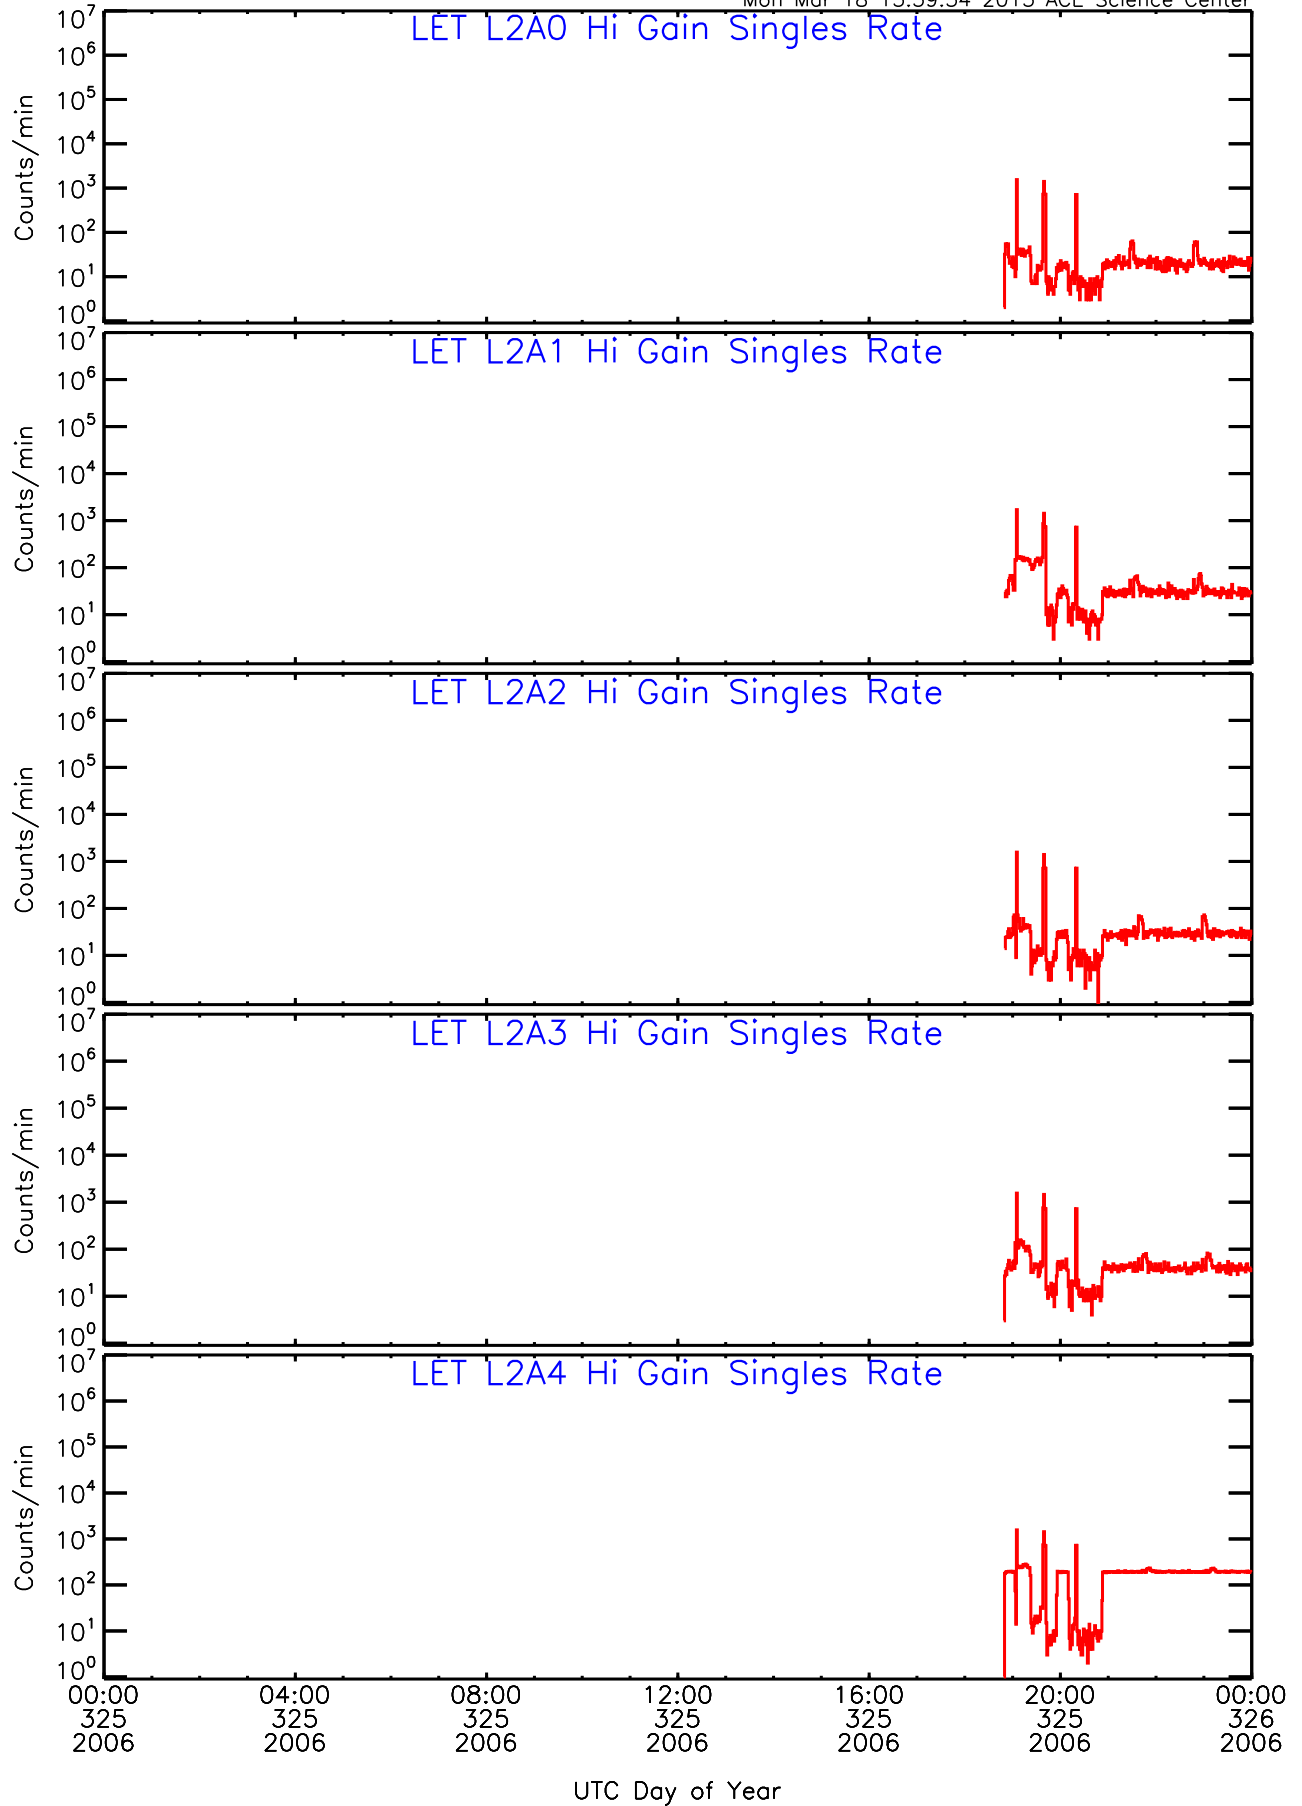

LET ahead Hi-Gain SINGLES RATES Data for 2006-325

Mon Mar 18 15:39:54 2013 ACE Science Center