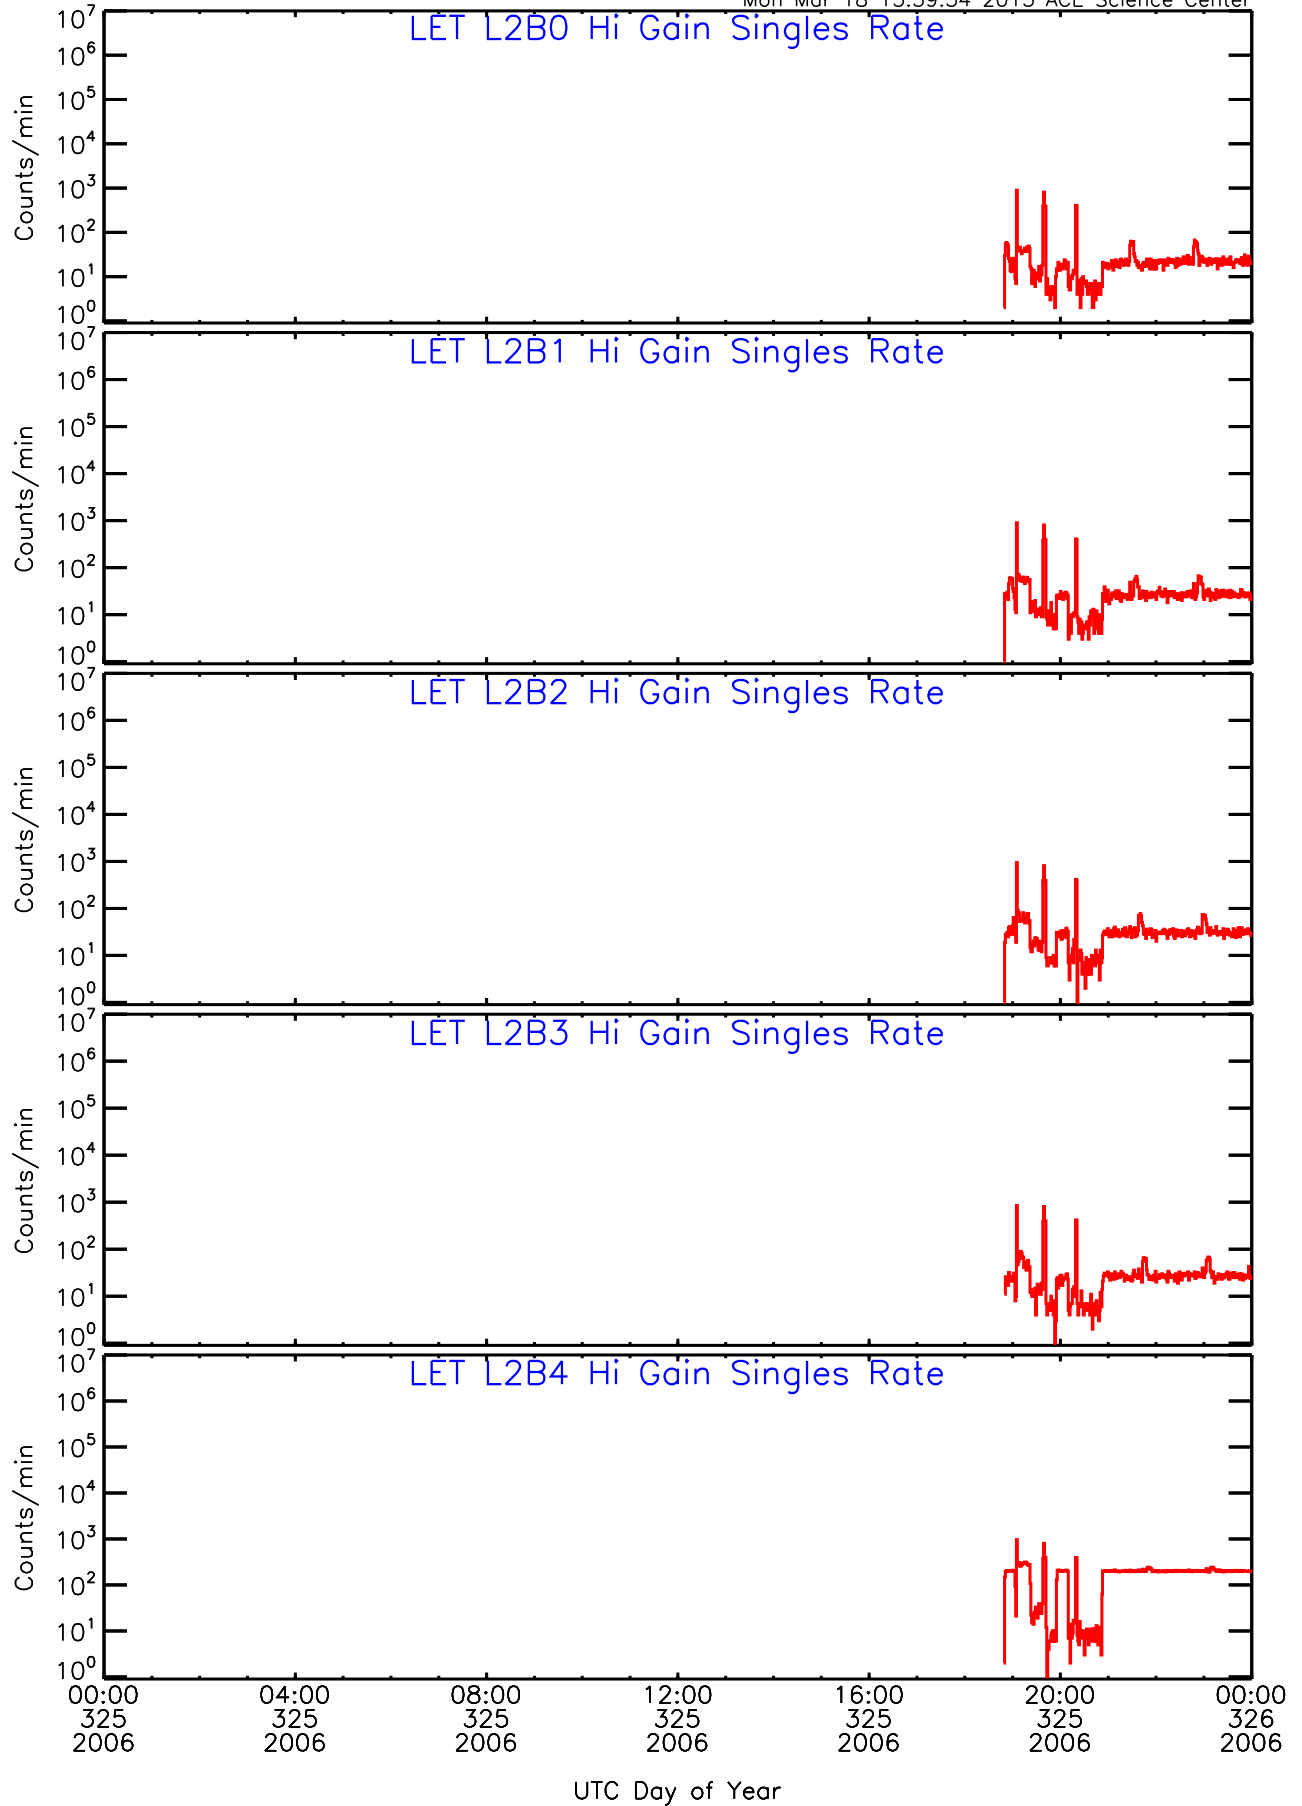

LET ahead Hi-Gain SINGLES RATES Data for 2006-325

Mon Mar 18 15:39:54 2013 ACE Science Center