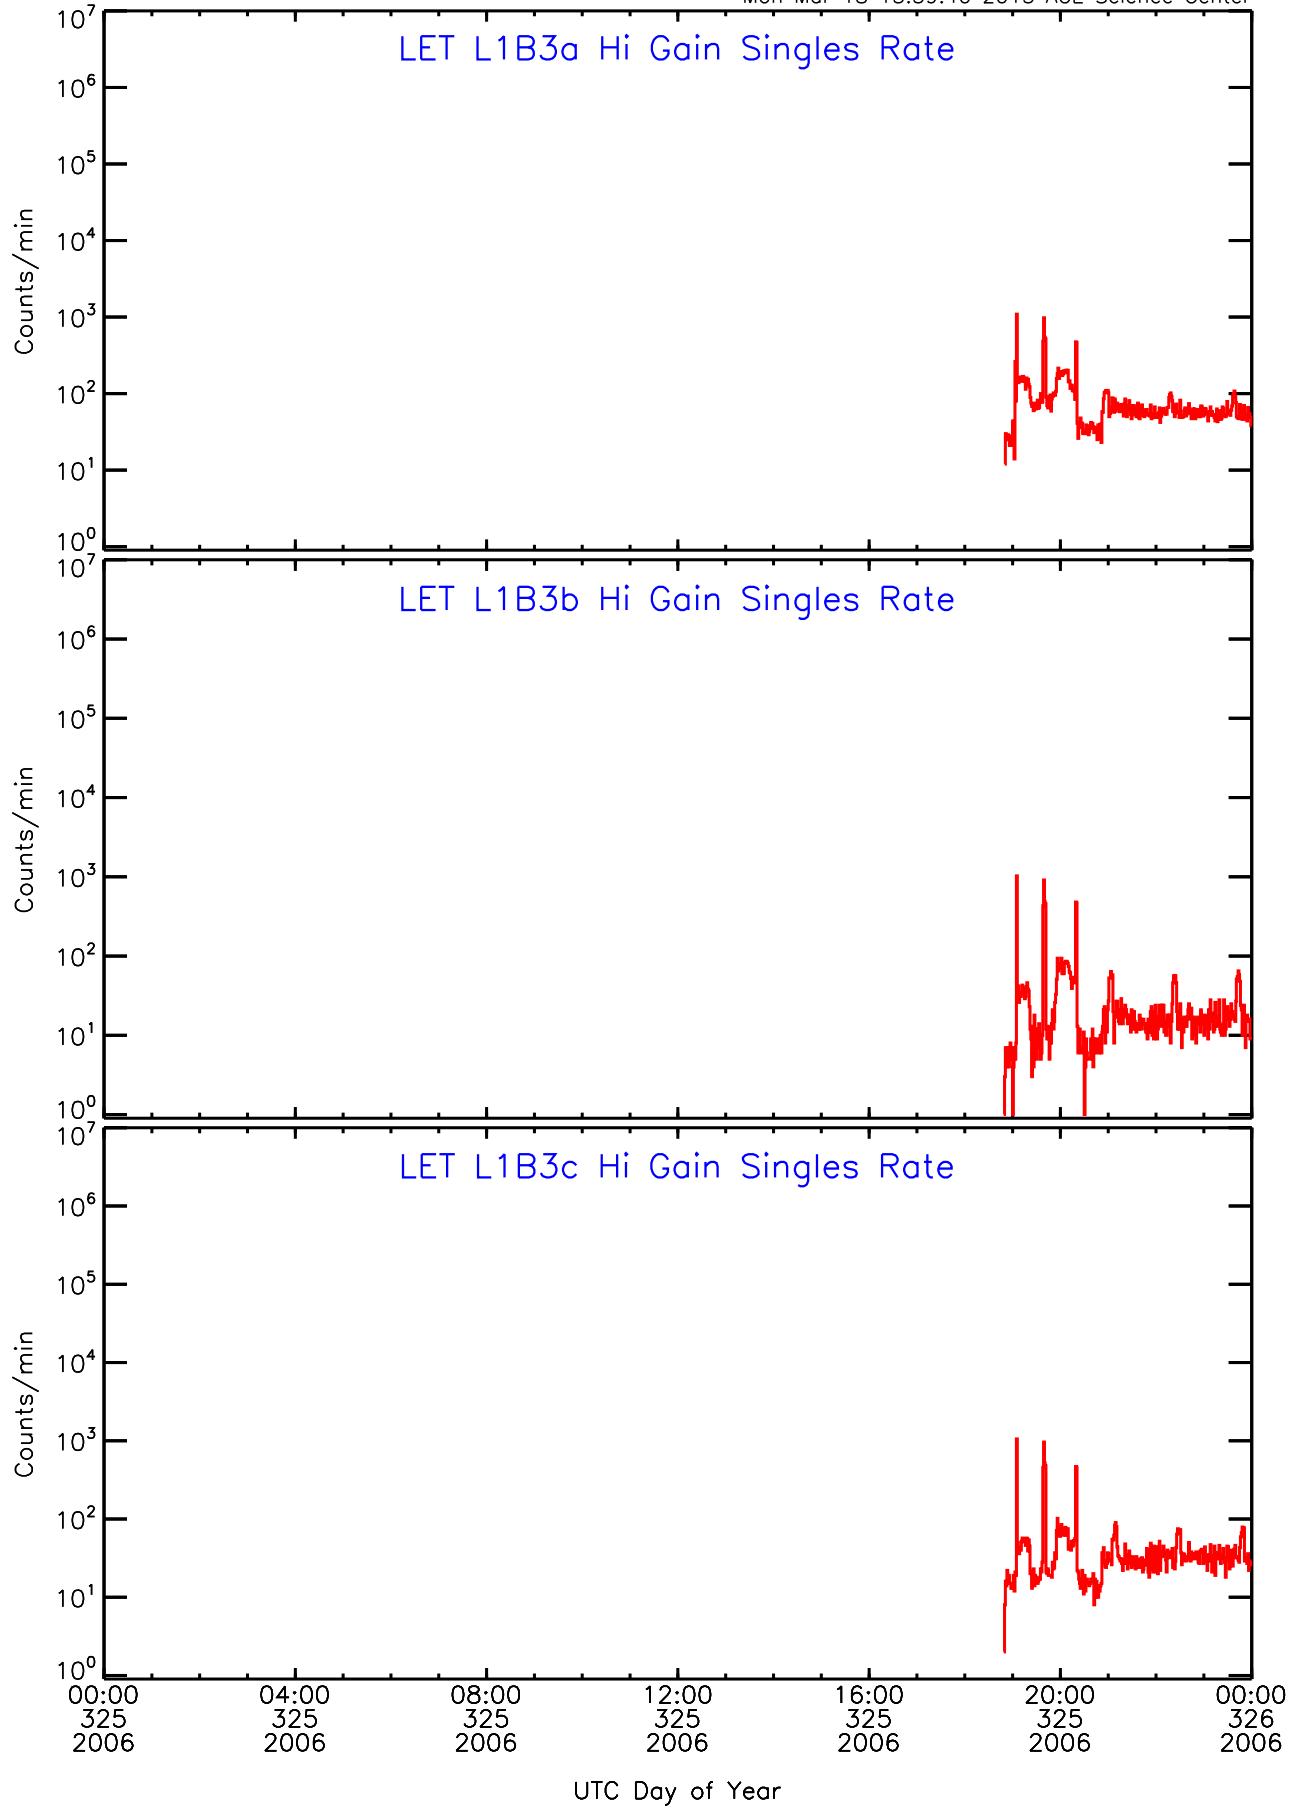

LET ahead Hi-Gain SINGLES RATES Data for 2006-325

Mon Mar 18 15:39:40 2013 ACE Science Center