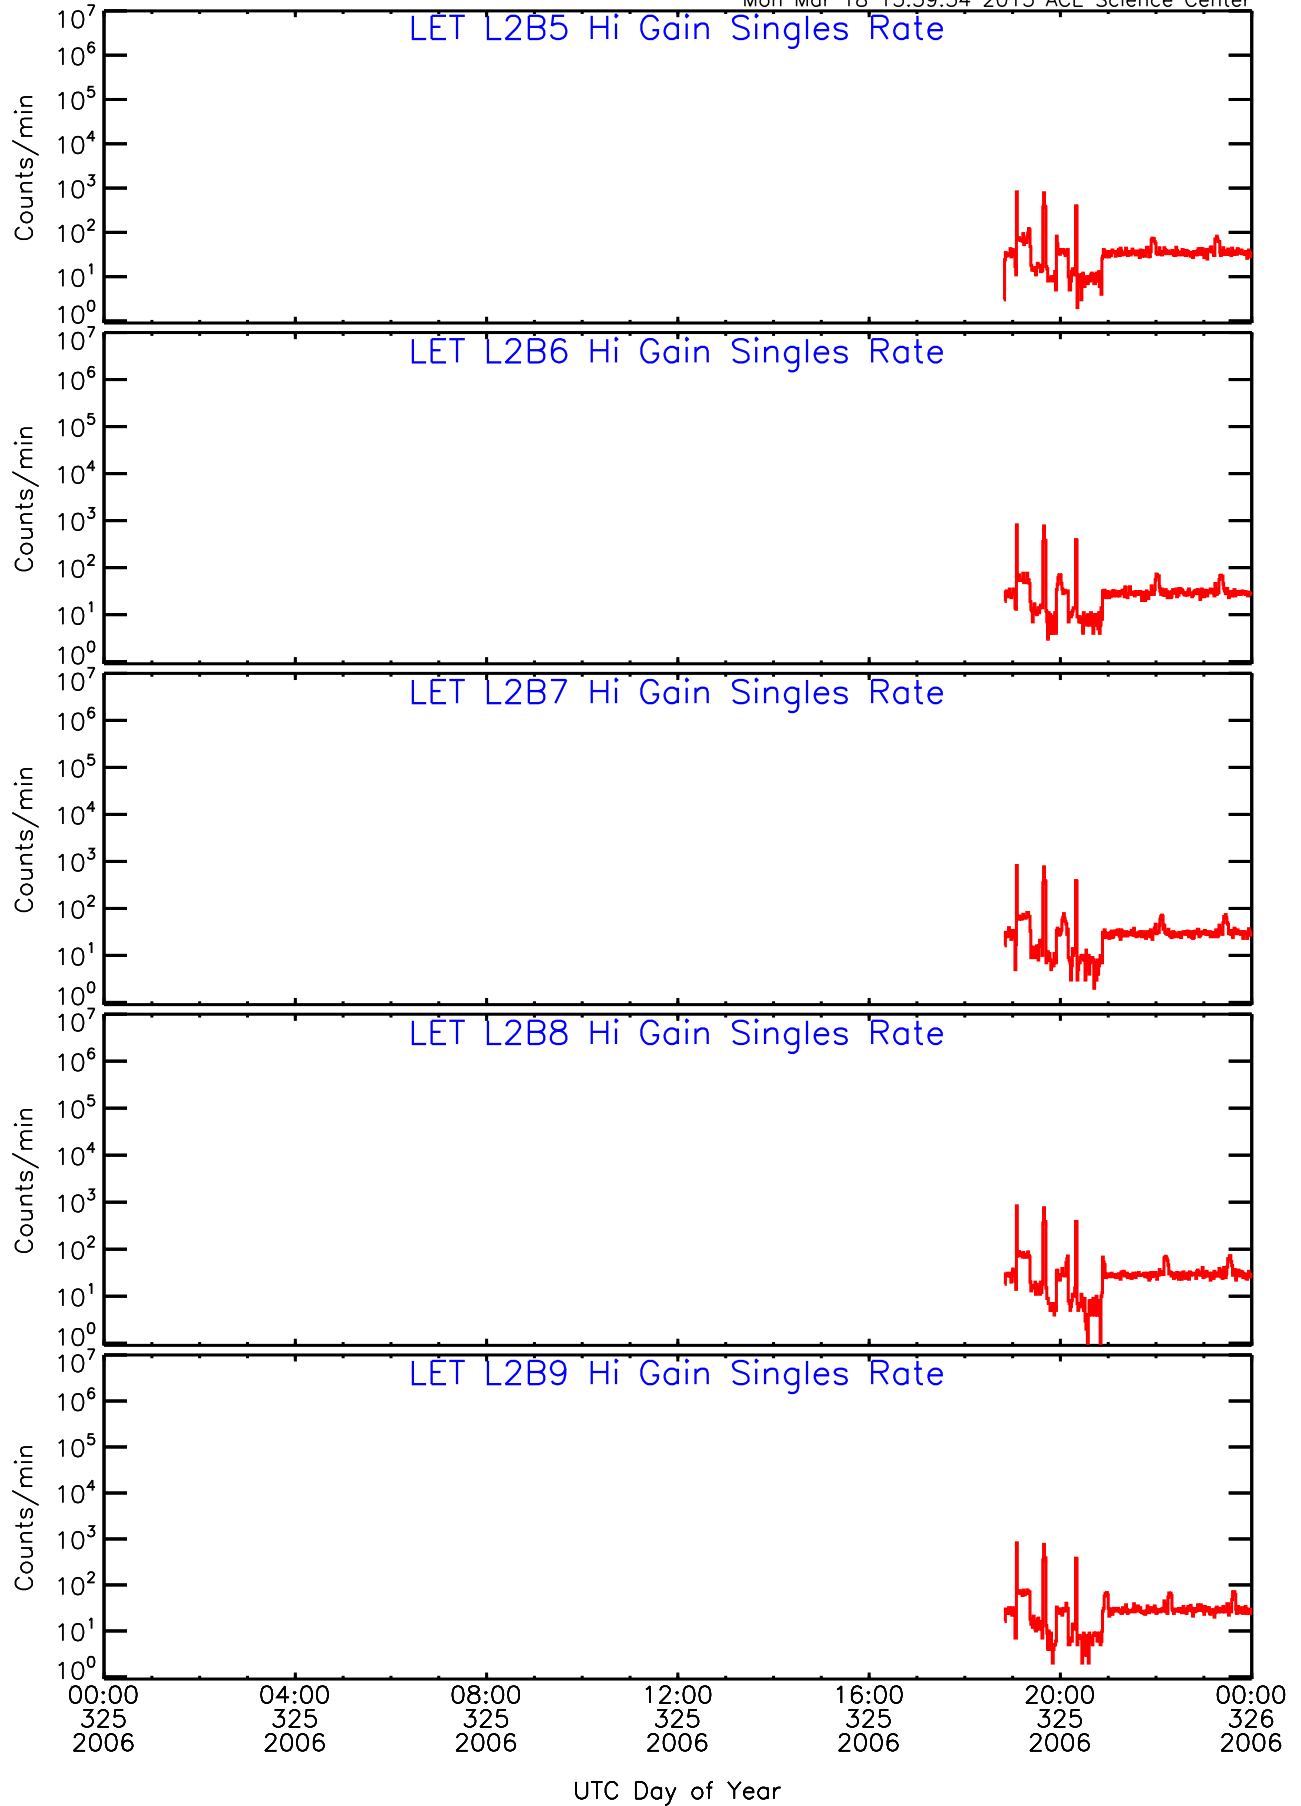

LET ahead Hi-Gain SINGLES RATES Data for 2006-325

Mon Mar 18 15:39:54 2013 ACE Science Center