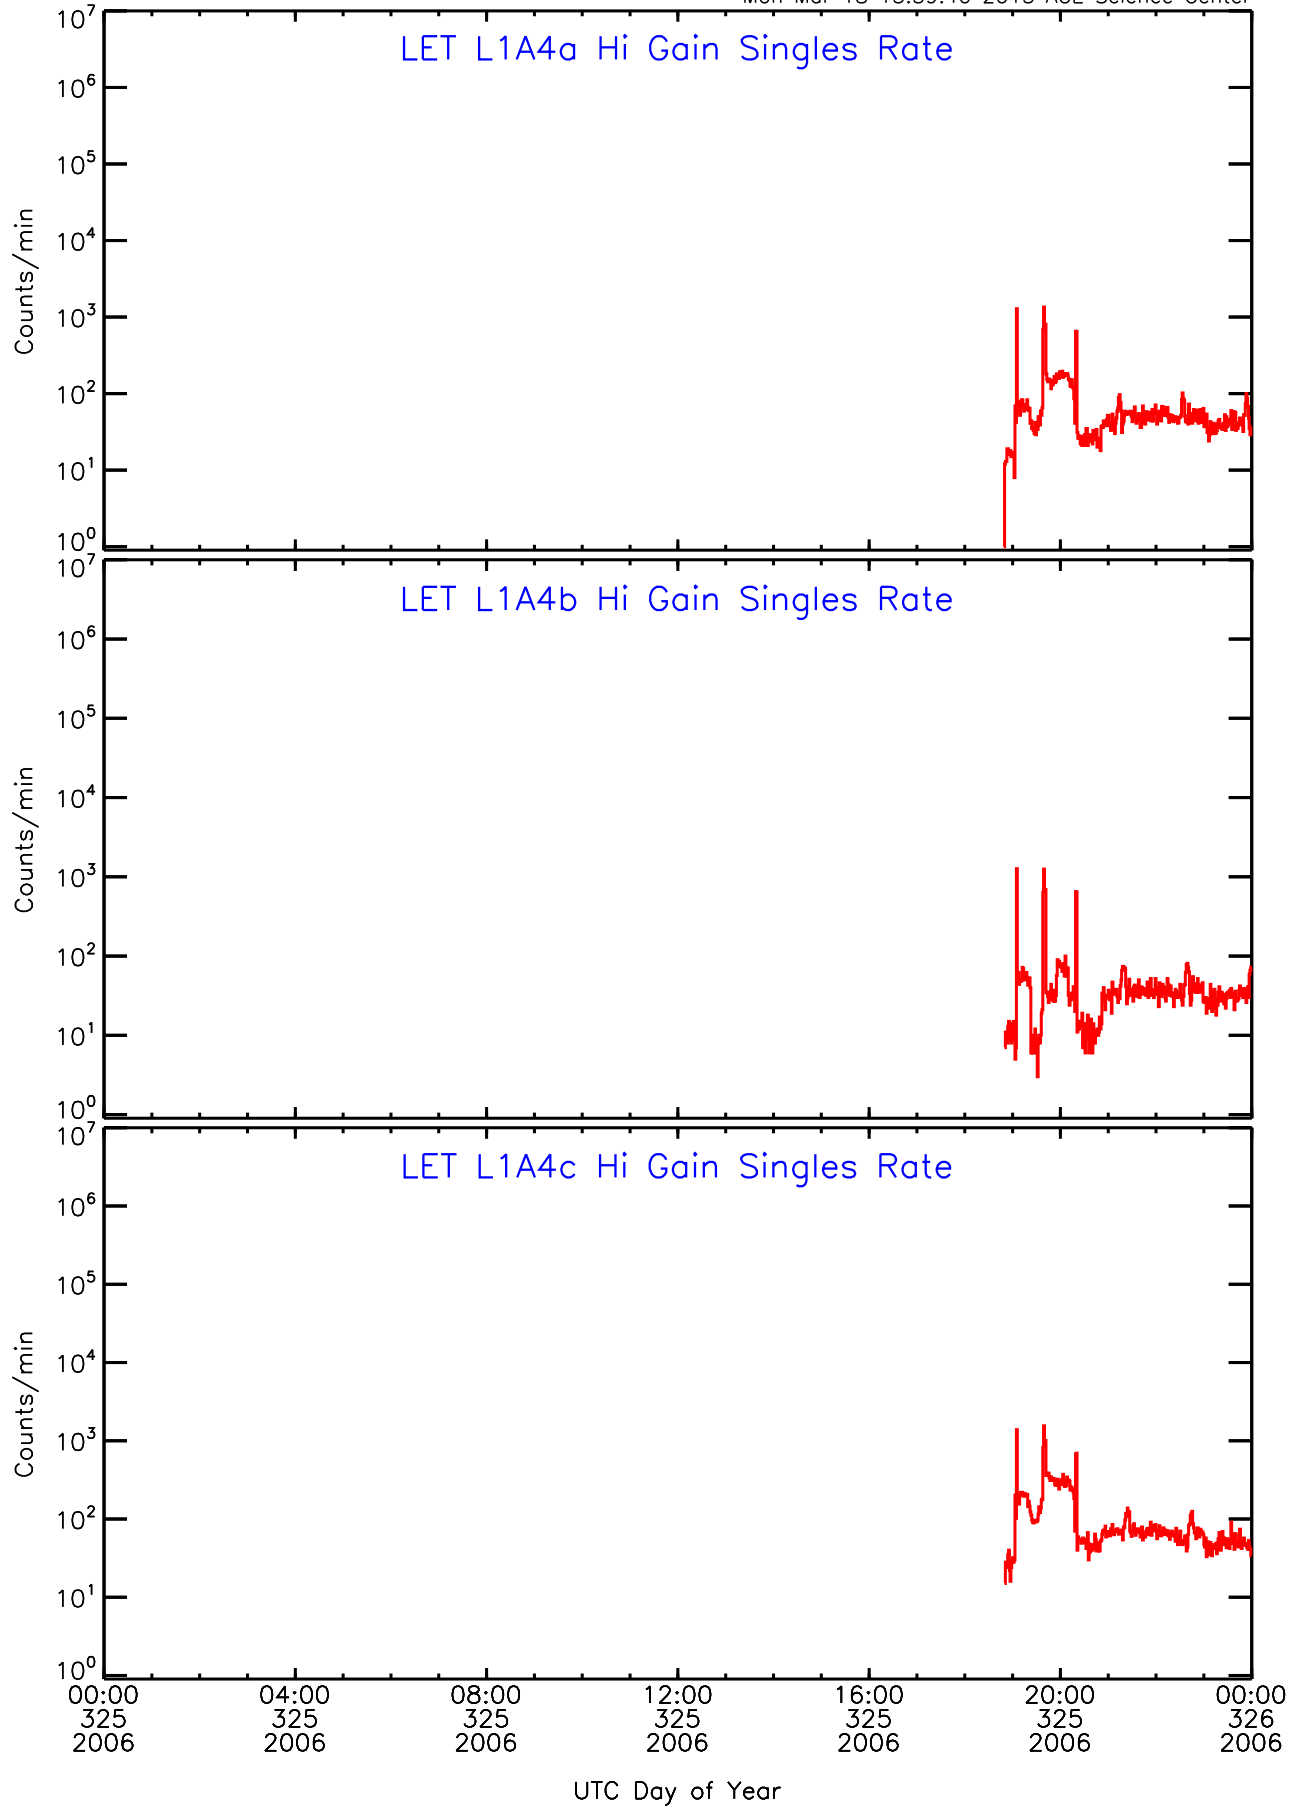

LET ahead Hi-Gain SINGLES RATES Data for 2006-325

Mon Mar 18 15:39:40 2013 ACE Science Center