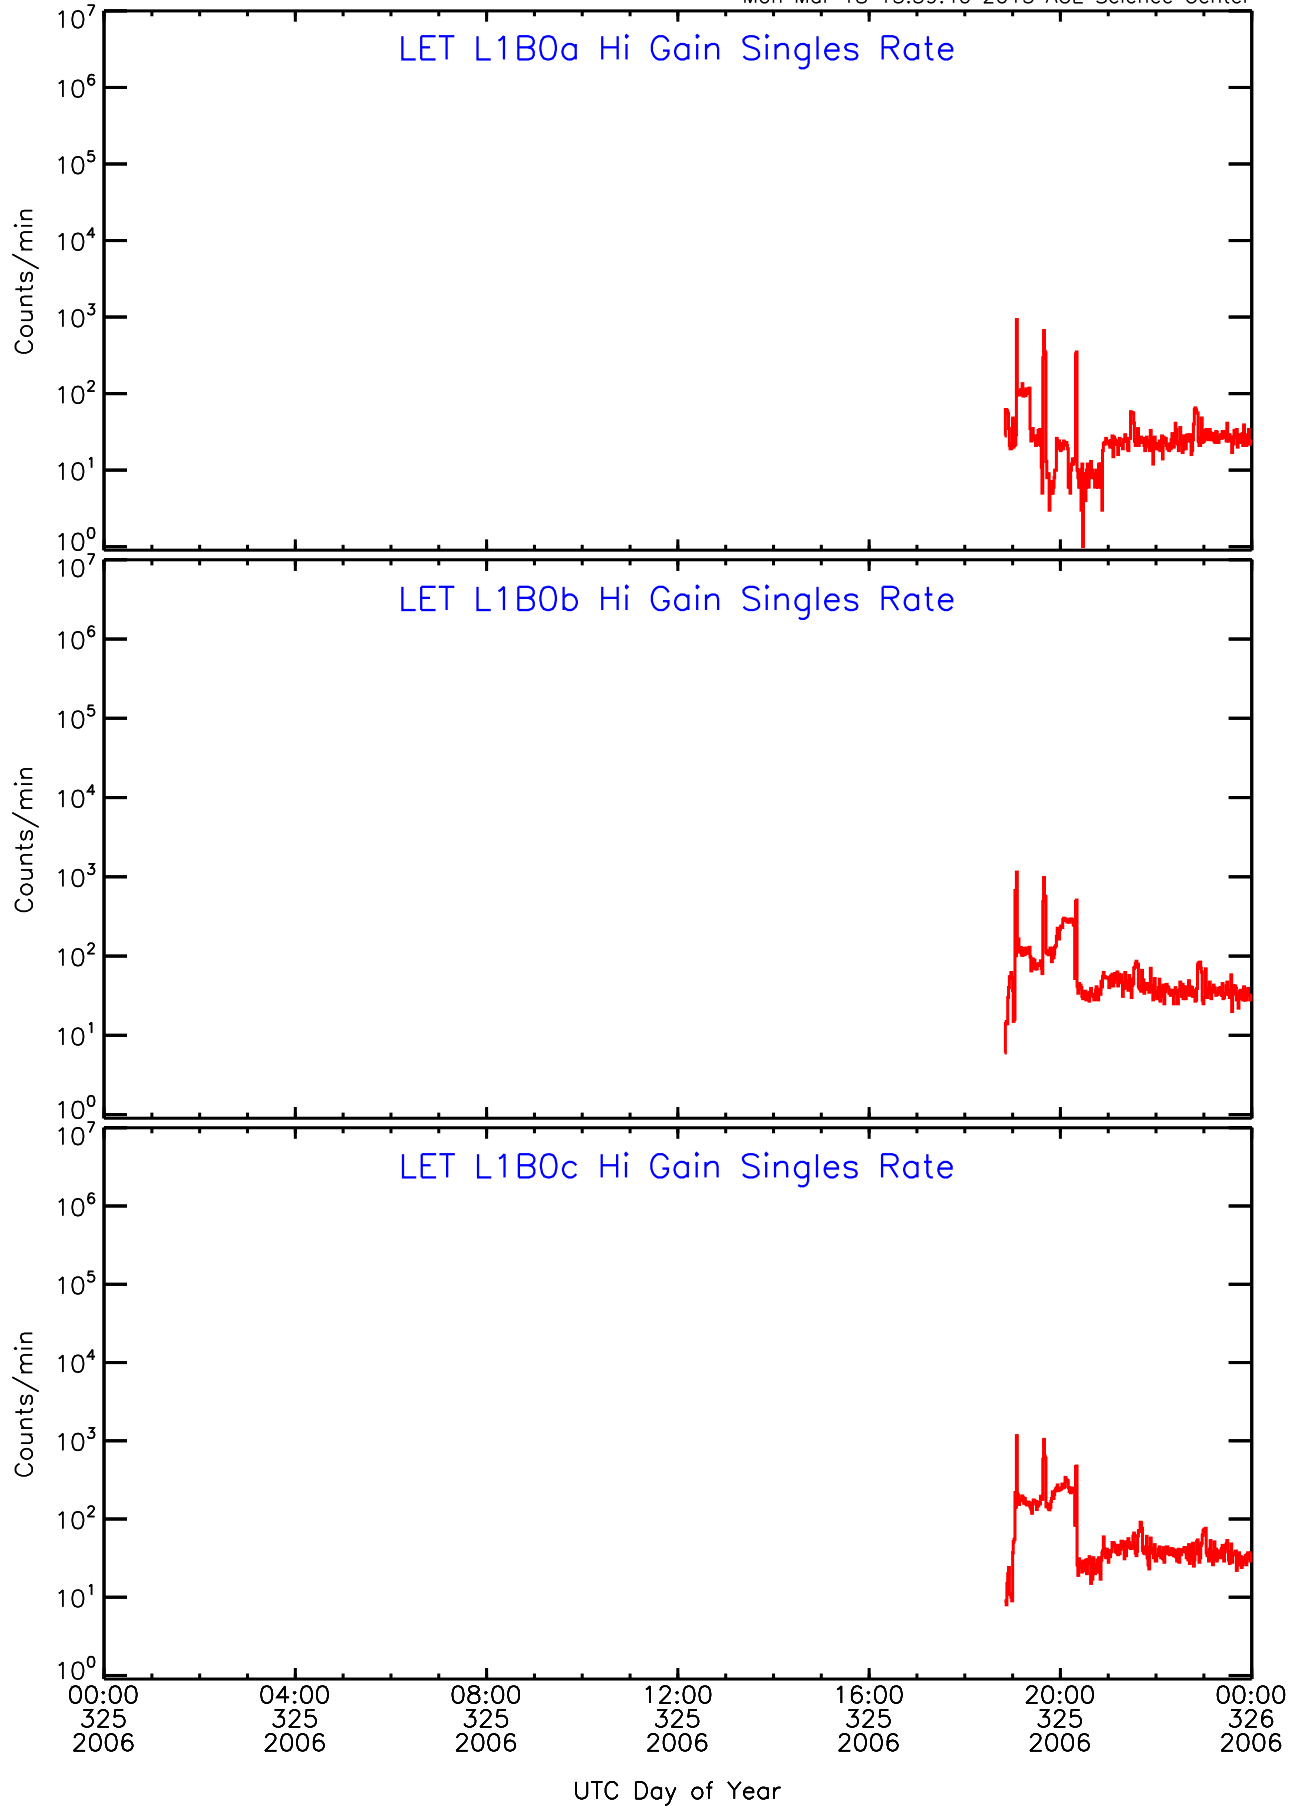

LET ahead Hi-Gain SINGLES RATES Data for 2006-325

Mon Mar 18 15:39:40 2013 ACE Science Center