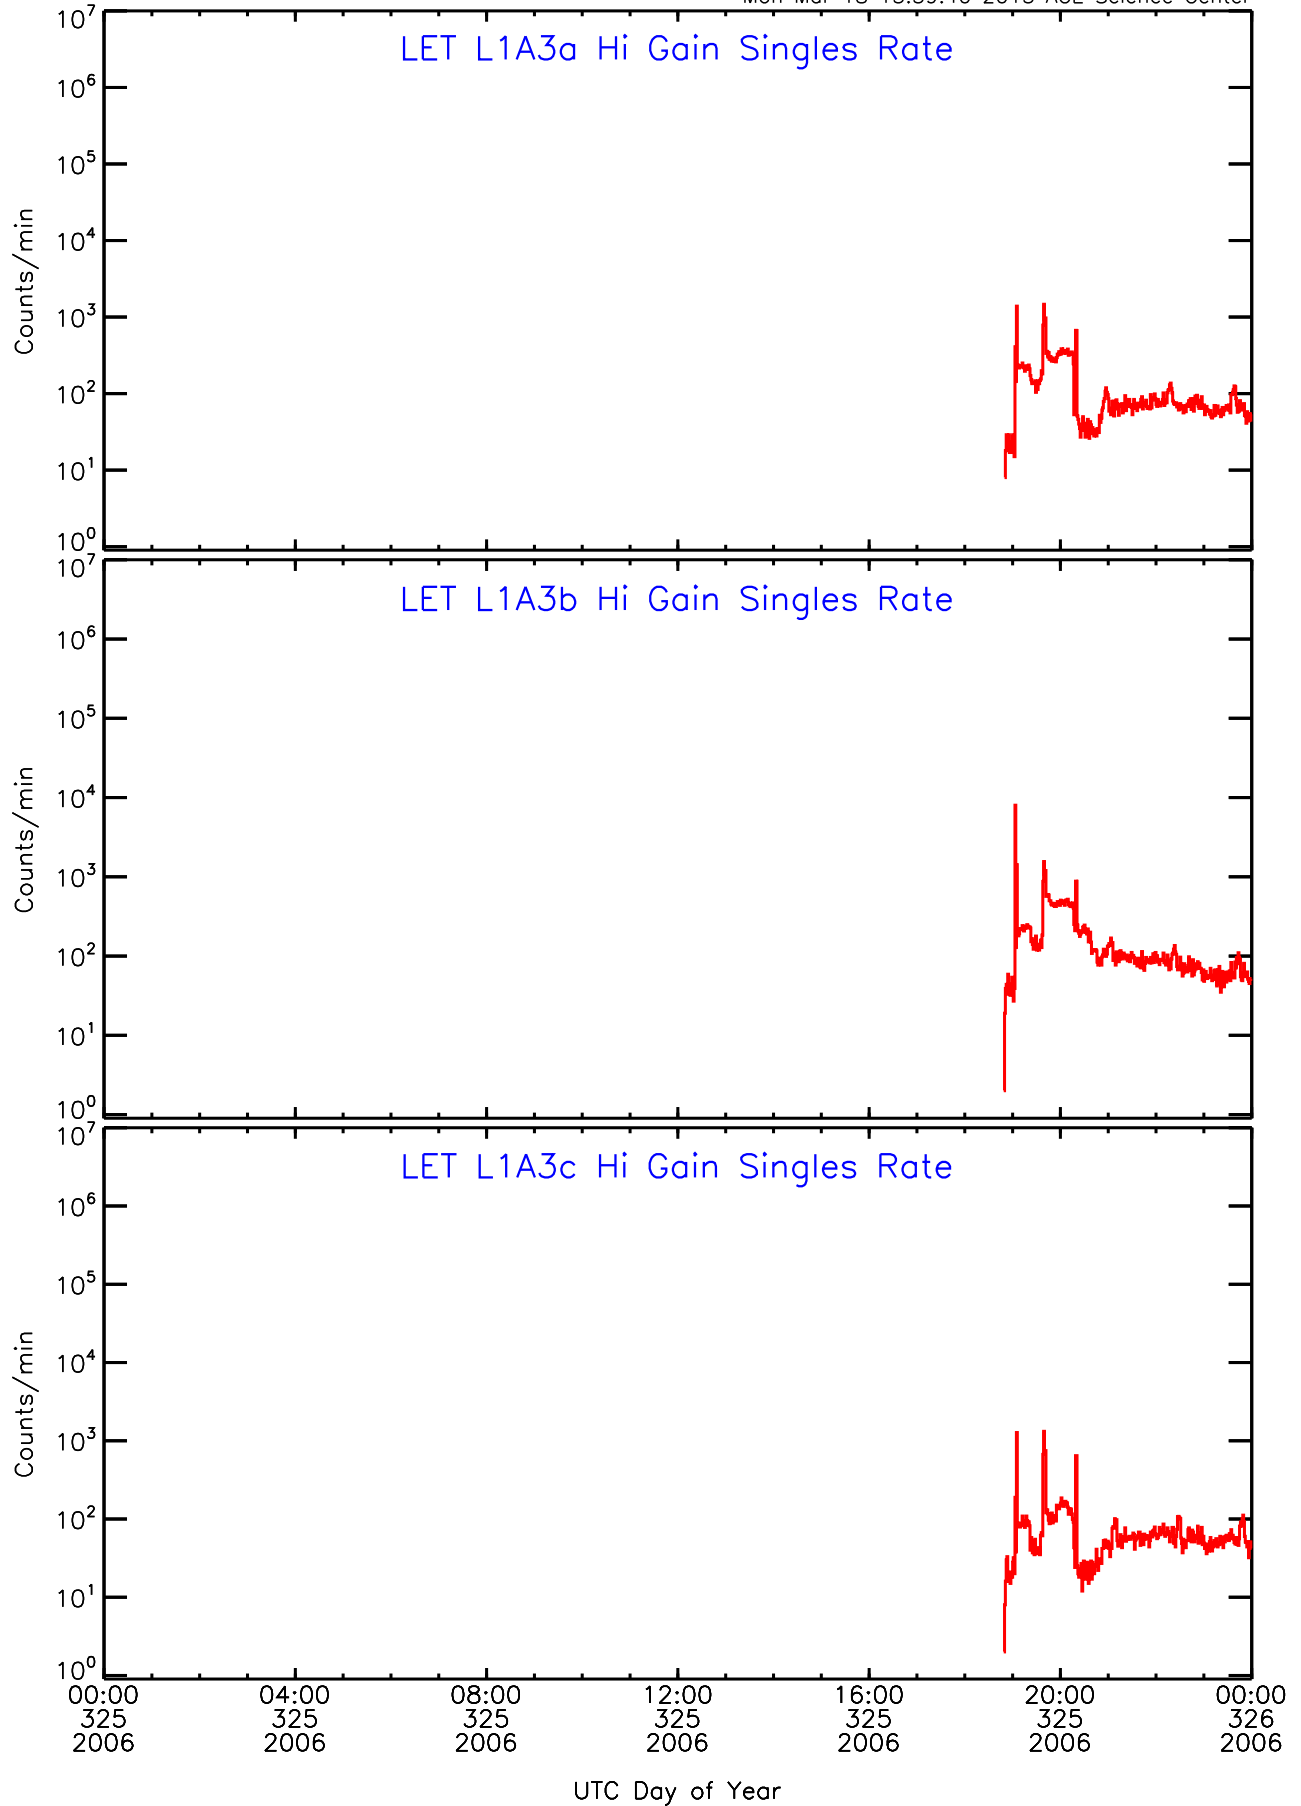

LET ahead Hi-Gain SINGLES RATES Data for 2006-325

Mon Mar 18 15:39:40 2013 ACE Science Center