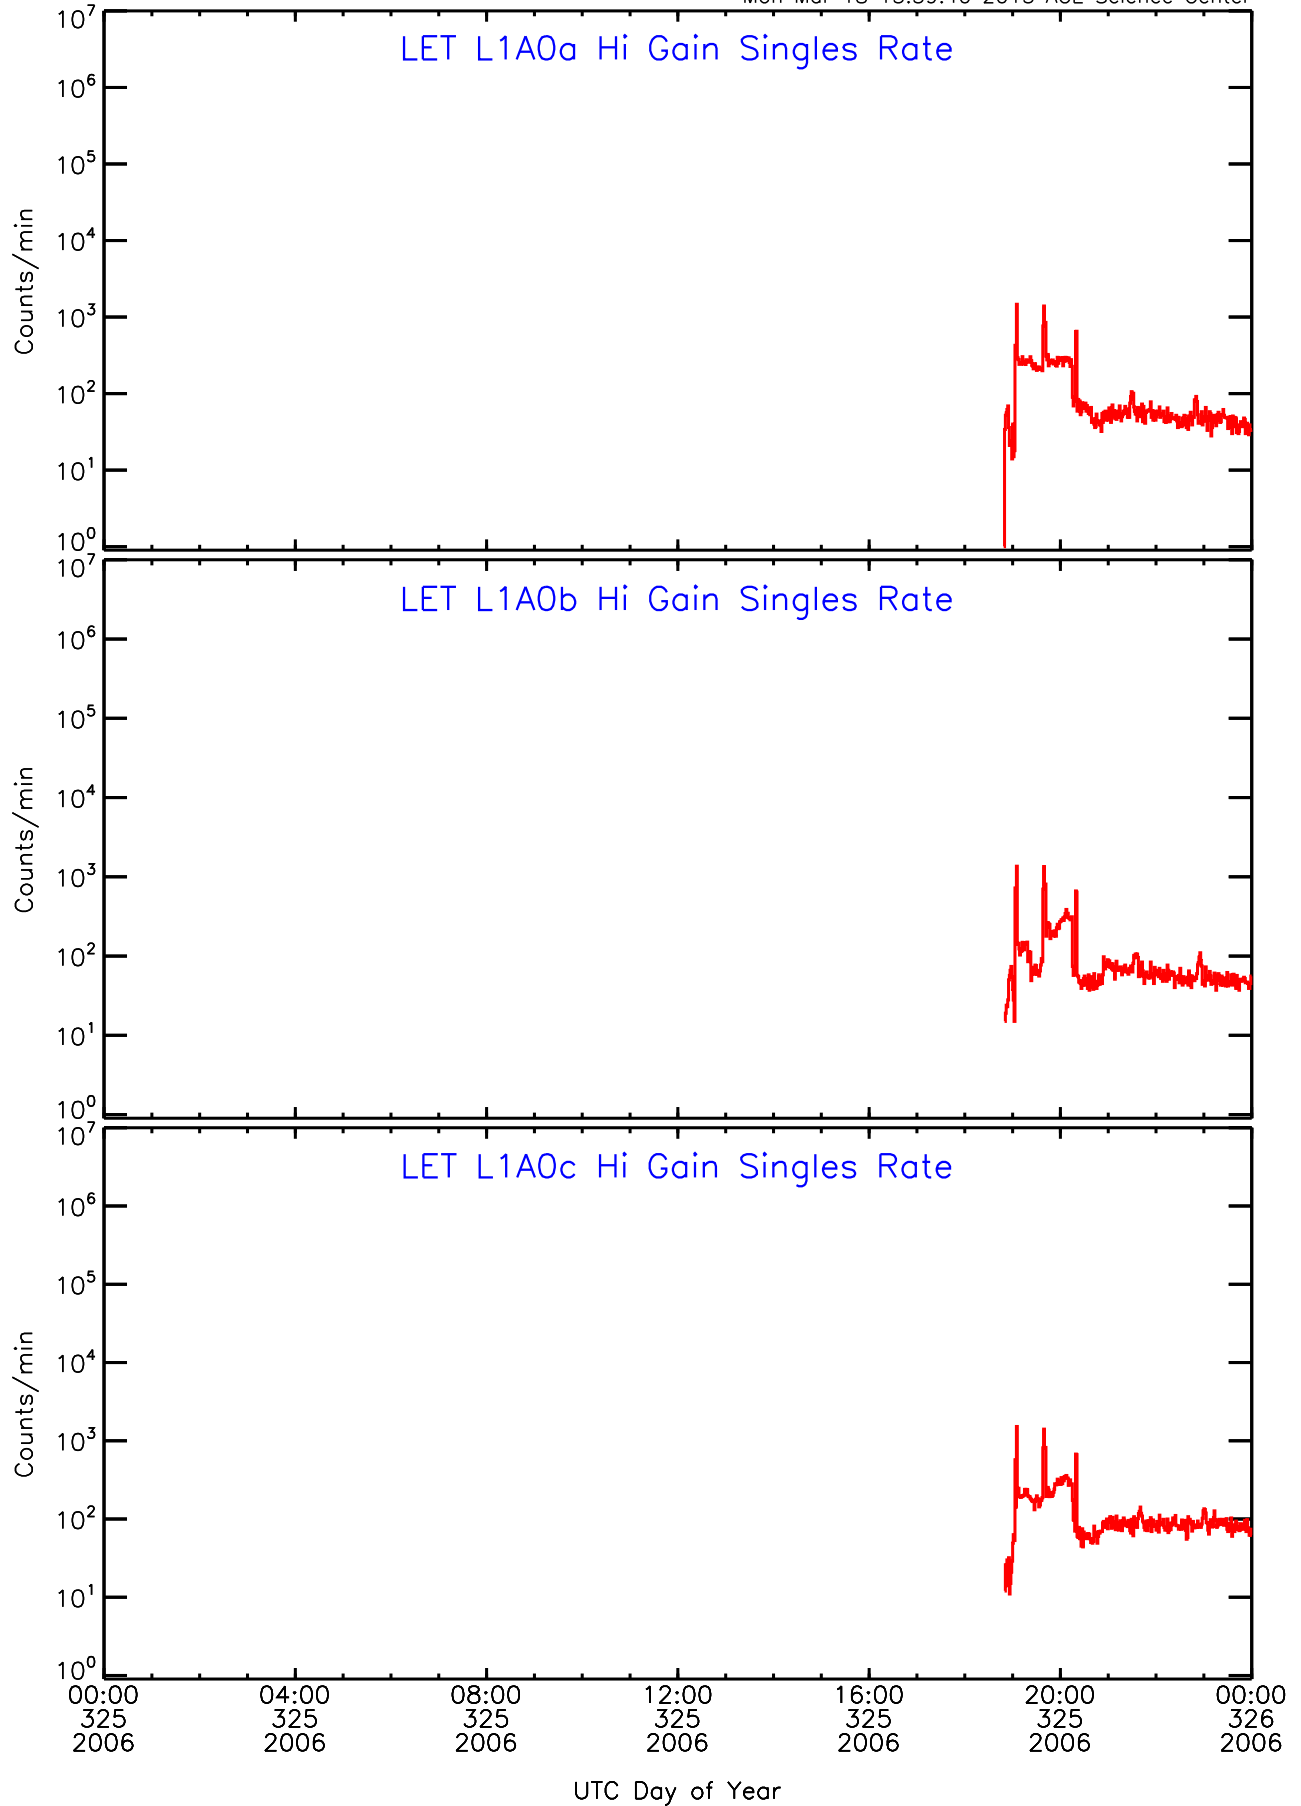

# LET ahead Hi-Gain SINGLES RATES Data for 2006-325

Mon Mar 18 15:39:40 2013 ACE Science Center