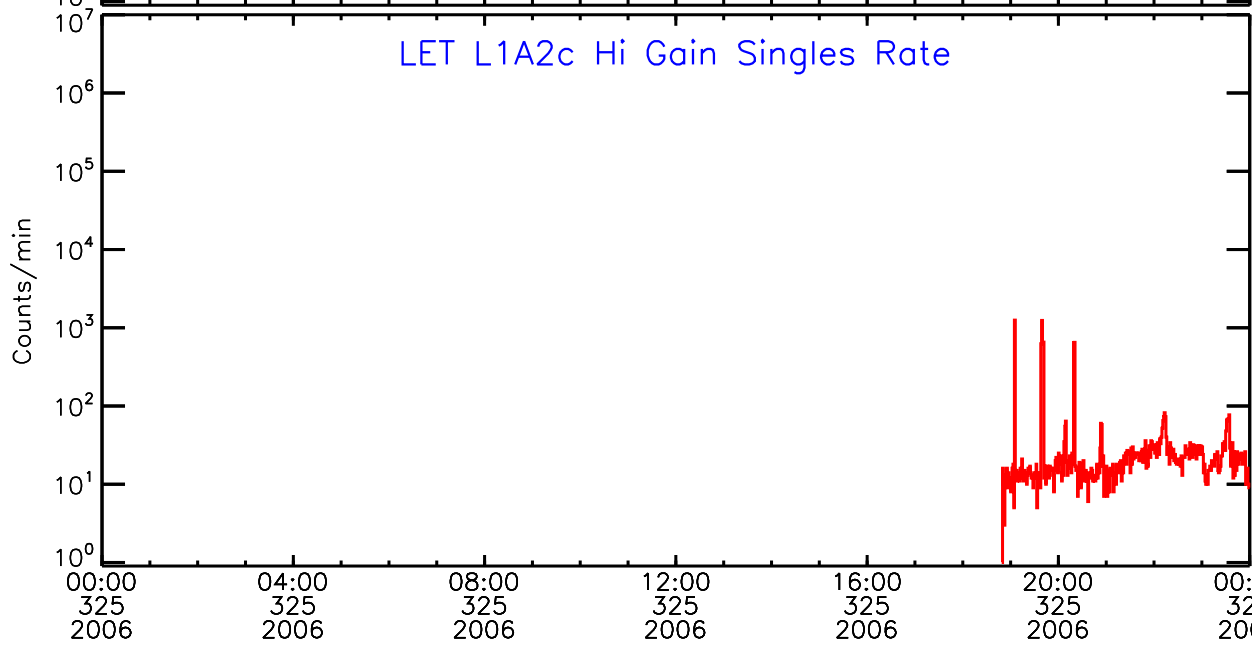

LET ahead Hi-Gain SINGLES RATES Data for 2006-325

Mon Mar 18 15:39:40 2013 ACE Science Center

UTC Day of Year