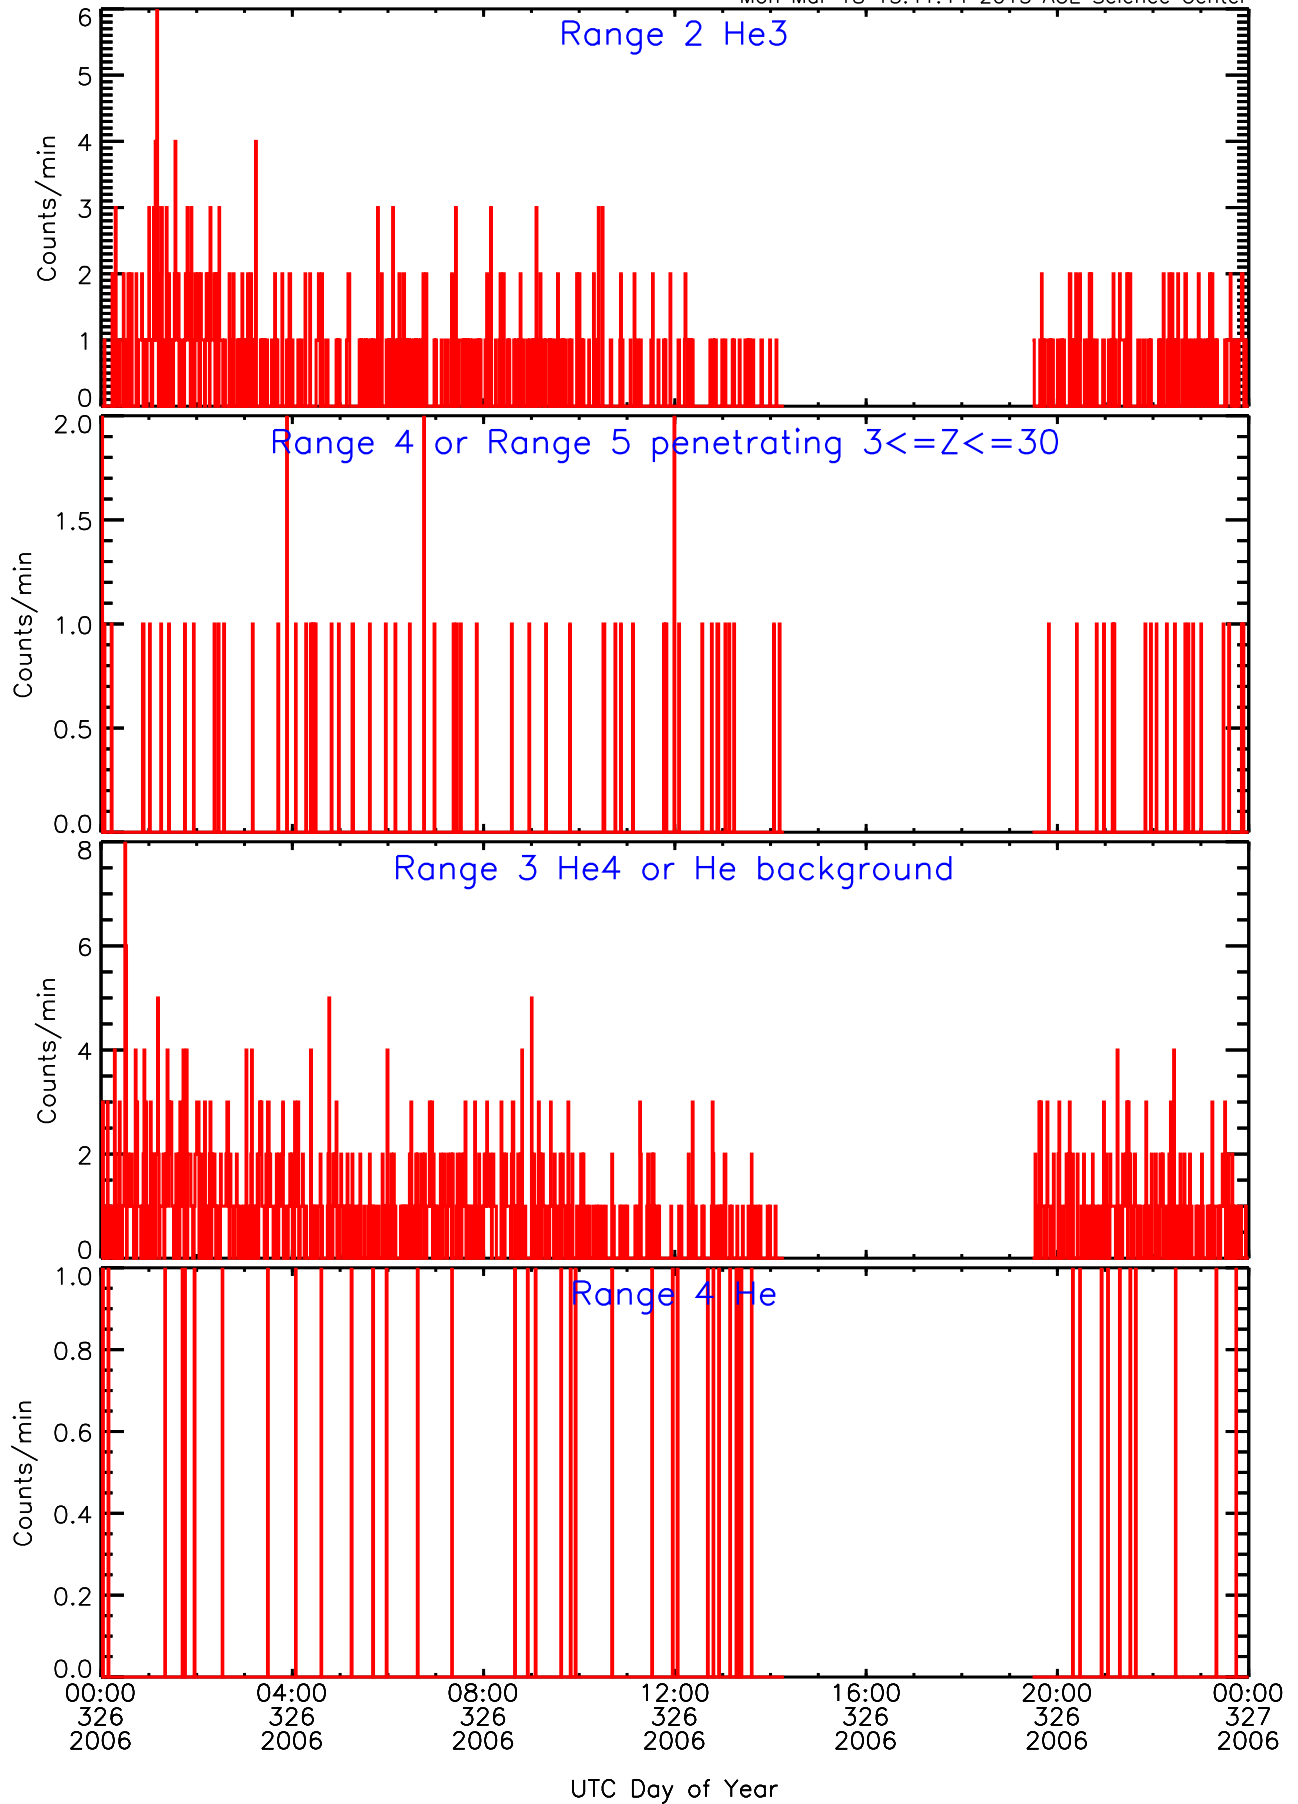

LET ahead Livetime/Trigger Data for 2006-326

Mon Mar 18 15:42:26 2013 ACE Science Center

LET ahead EVPRATES Data for 2006-326

Mon Mar 18 15:41:15 2013 ACE Science Center

LET ahead EVPRATES Data for 2006-326

LET ahead BUFRATES Data for 2006-326

Mon Mar 18 15:41:44 2013 ACE Science Center

LET ahead BUFRATES Data for 2006-326

Mon Mar 18 15:41:44 2013 ACE Science Center

LET ahead BUFRATES Data for 2006-326

Mon Mar 18 15:41:44 2013 ACE Science Center

LET ahead BUFRATES Data for 2006-326

Mon Mar 18 15:41:44 2013 ACE Science Center

LET ahead BUFRATES Data for 2006-326

Mon Mar 18 15:41:44 2013 ACE Science Center

LET ahead BUFRATES Data for 2006-326

Mon Mar 18 15:41:45 2013 ACE Science Center