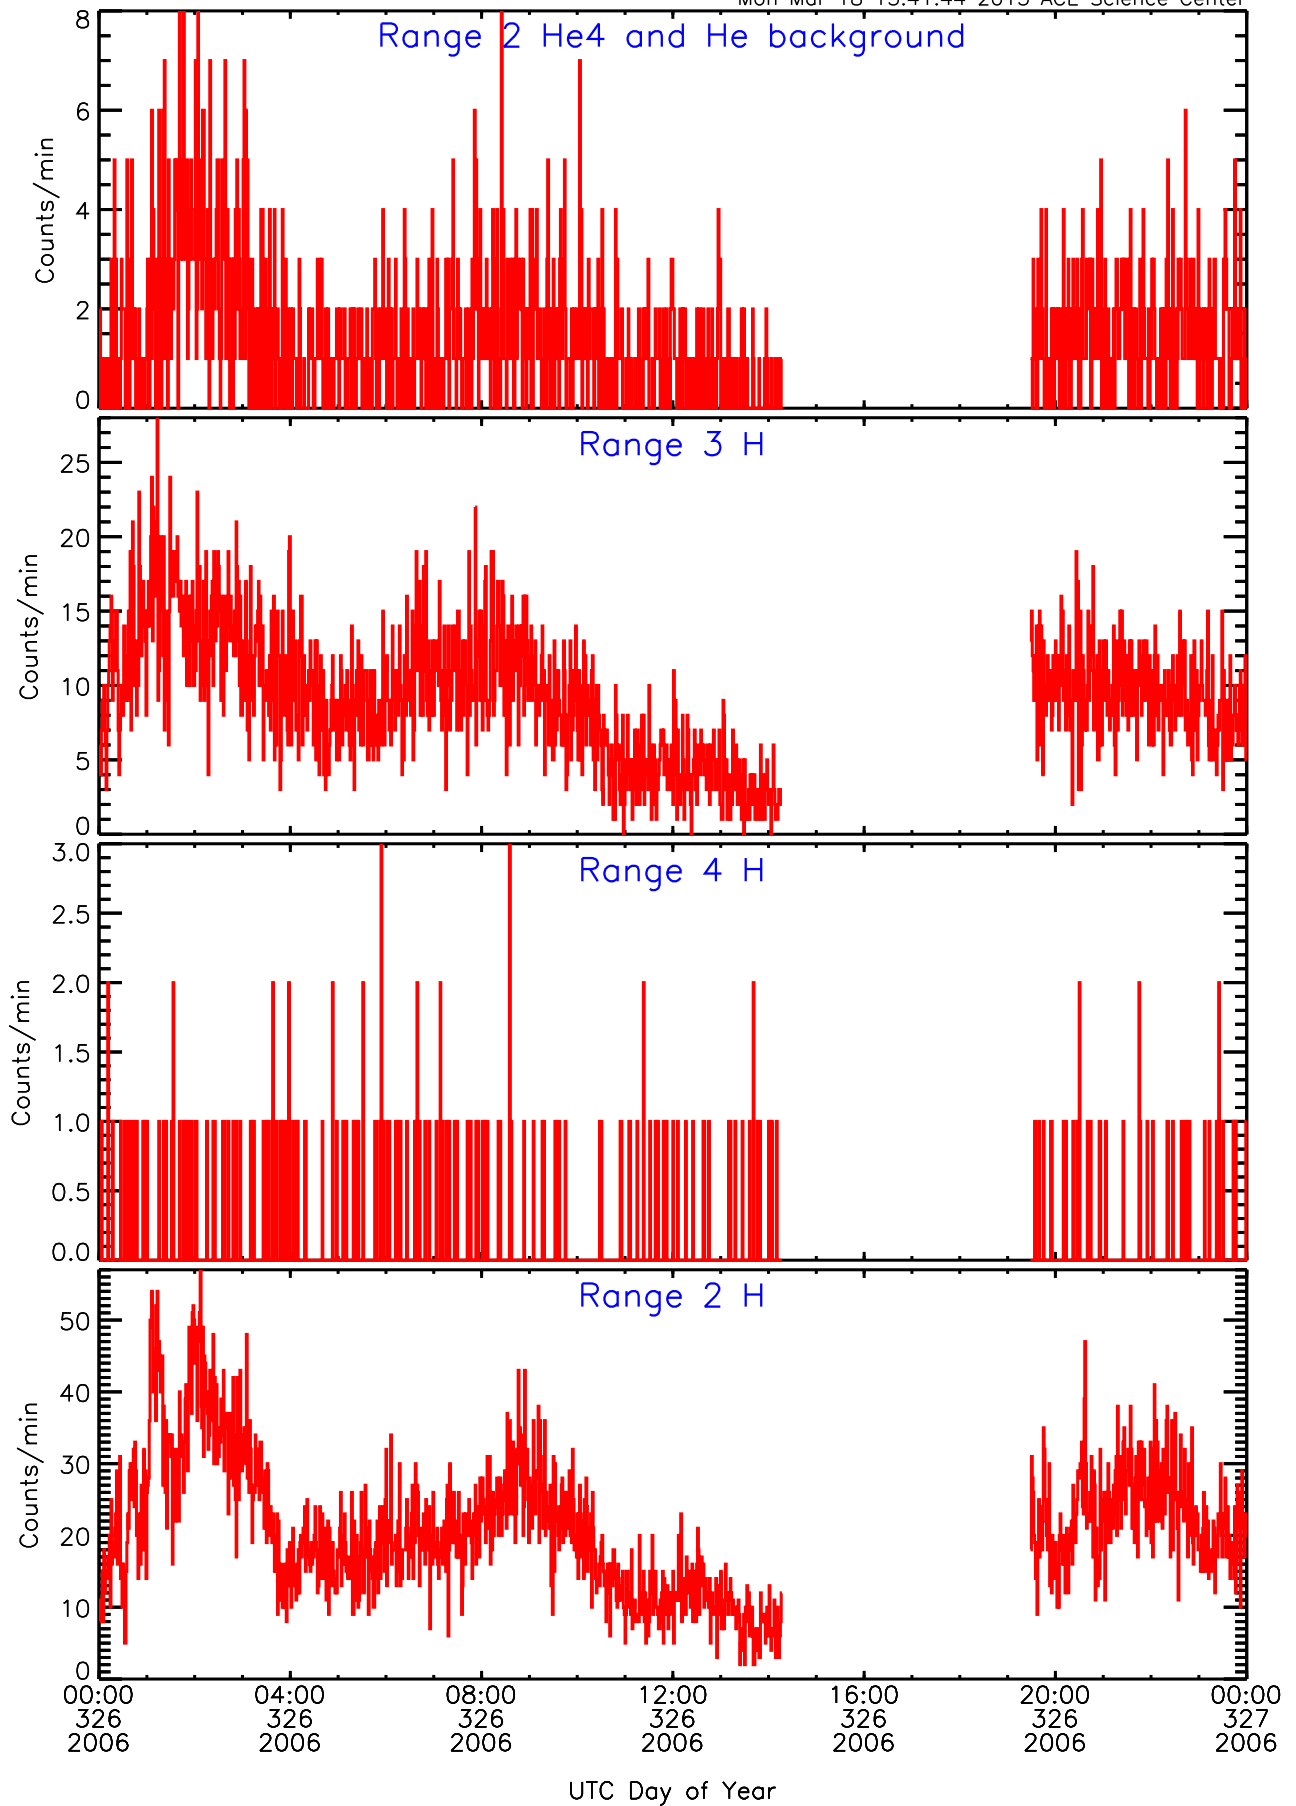

LET ahead BUFRATES Data for 2006-326

Mon Mar 18 15:41:44 2013 ACE Science Center