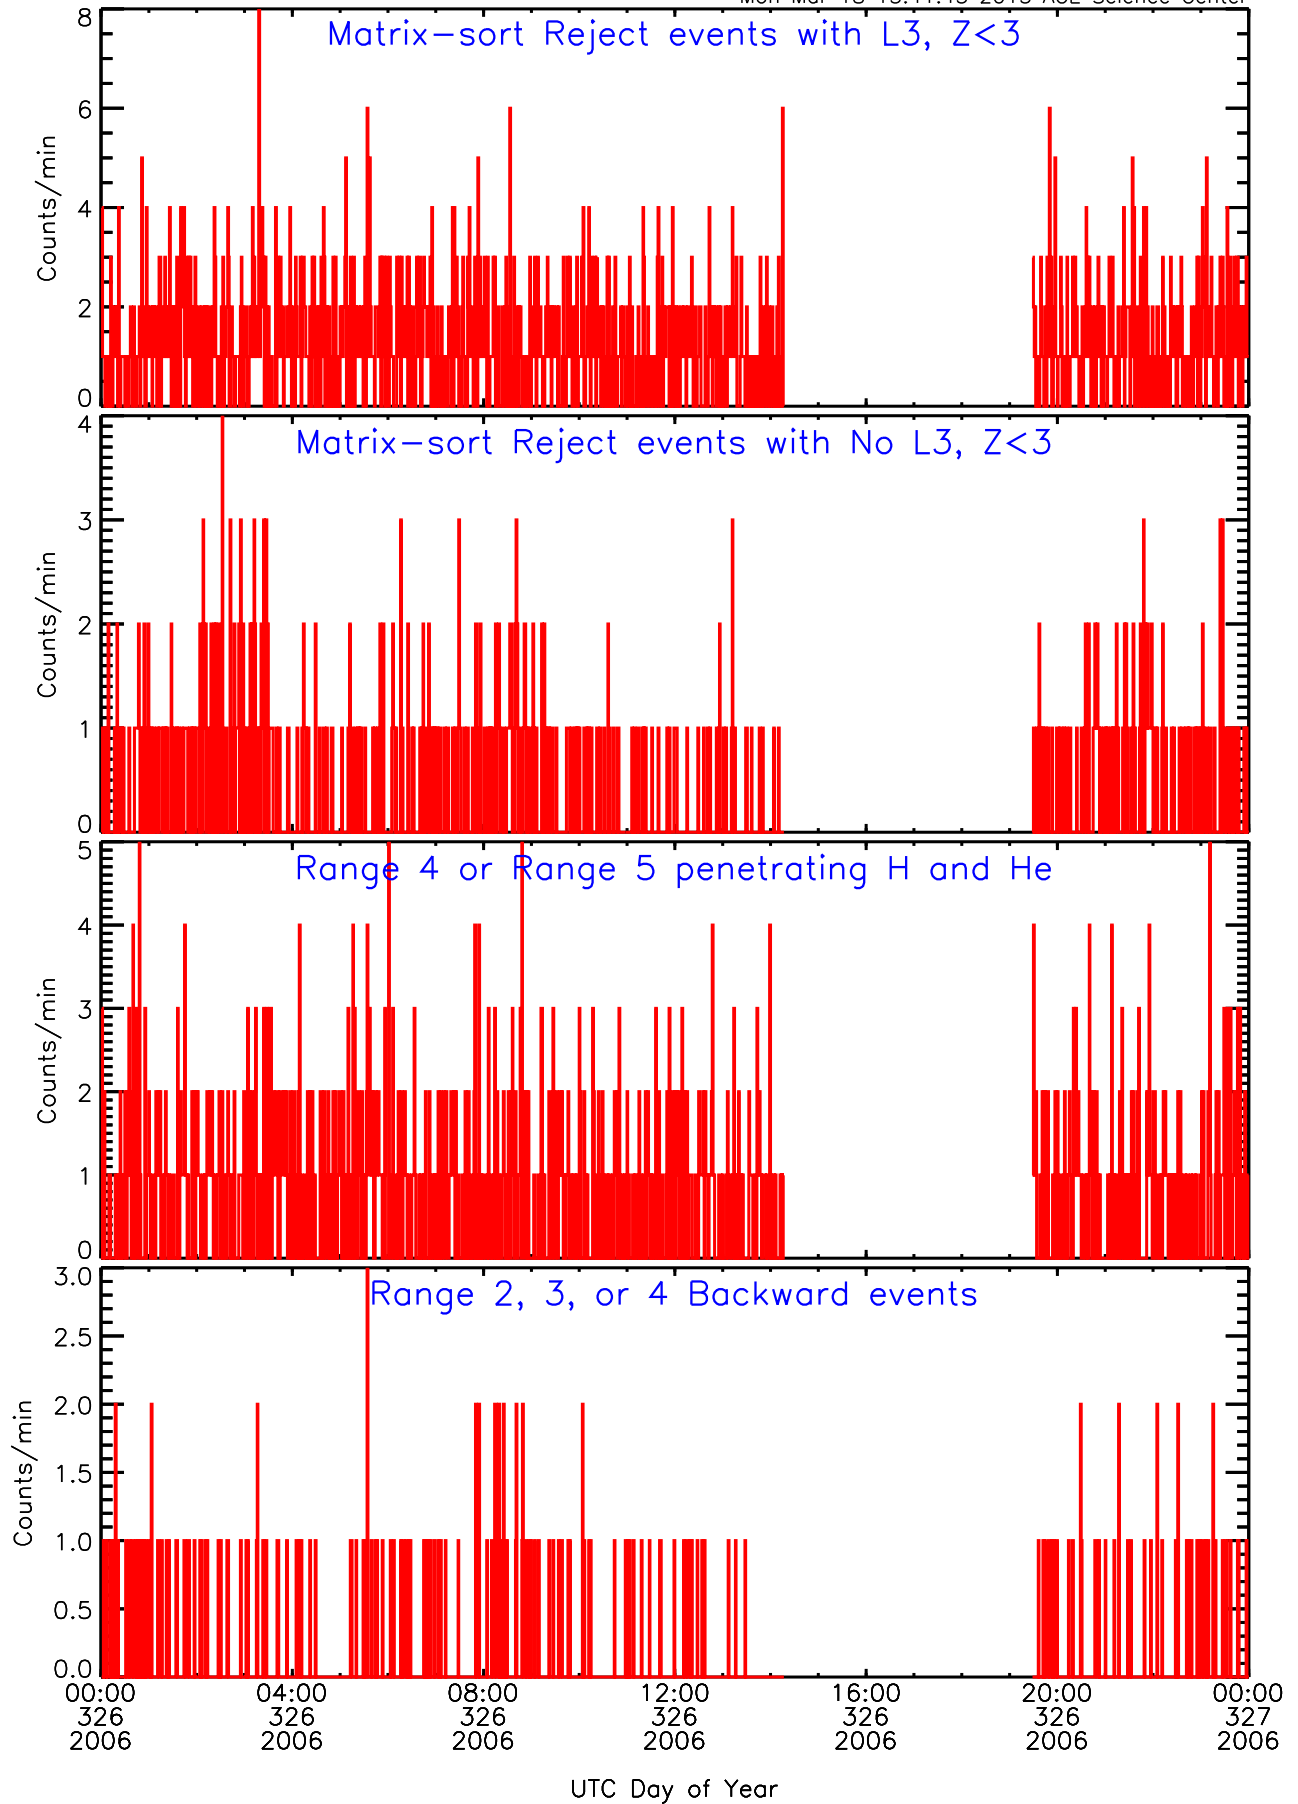

LET ahead Livetime/Trigger Data for 2006-326

Mon Mar 18 15:42:26 2013 ACE Science Center

LET ahead EVPRATES Data for 2006-326

Mon Mar 18 15:41:15 2013 ACE Science Center

LET ahead EVPRATES Data for 2006-326

LET ahead BUFRATES Data for 2006-326

Mon Mar 18 15:41:44 2013 ACE Science Center

LET ahead BUFRATES Data for 2006-326

Mon Mar 18 15:41:44 2013 ACE Science Center

LET ahead BUFRATES Data for 2006-326

Mon Mar 18 15:41:44 2013 ACE Science Center

LET ahead BUFRATES Data for 2006-326

Mon Mar 18 15:41:44 2013 ACE Science Center

LET ahead BUFRATES Data for 2006-326

Mon Mar 18 15:41:44 2013 ACE Science Center

LET ahead BUFRATES Data for 2006-326

Mon Mar 18 15:41:45 2013 ACE Science Center

LET ahead BUFRATES Data for 2006-326

Mon Mar 18 15:41:45 2013 ACE Science Center

LET ahead BUFRATES Data for 2006-326

Mon Mar 18 15:41:45 2013 ACE Science Center