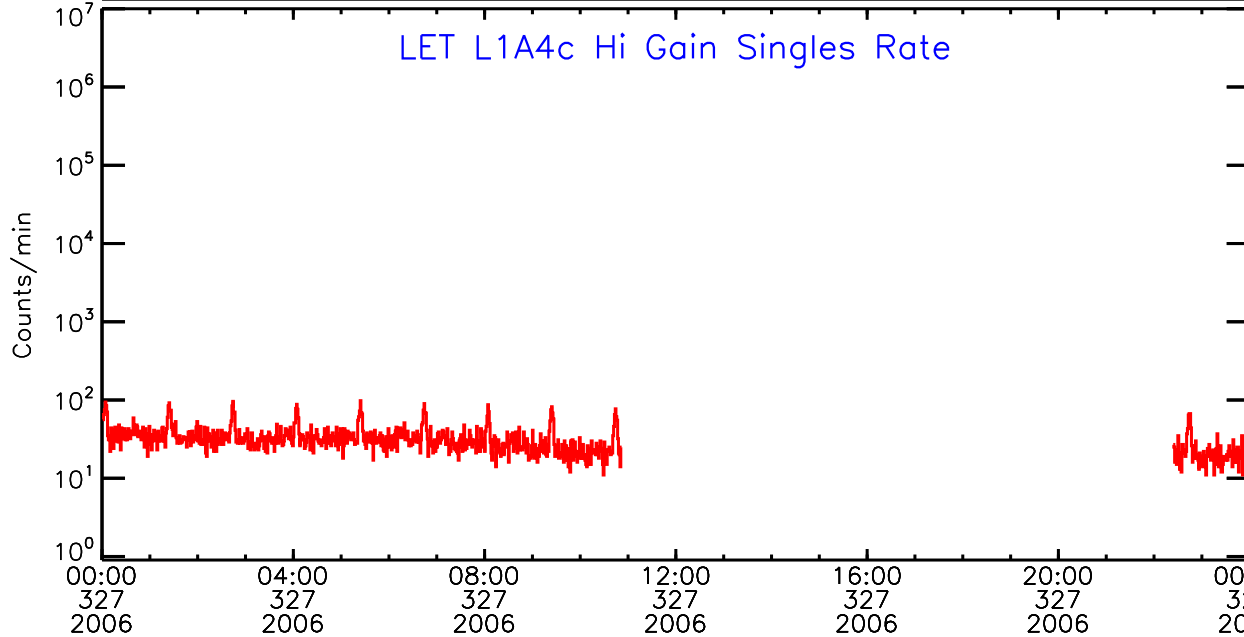

LET ahead Hi-Gain SINGLES RATES Data for 2006-327

Mon Mar 18 15:46:10 2013 ACE Science Center

UTC Day of Year