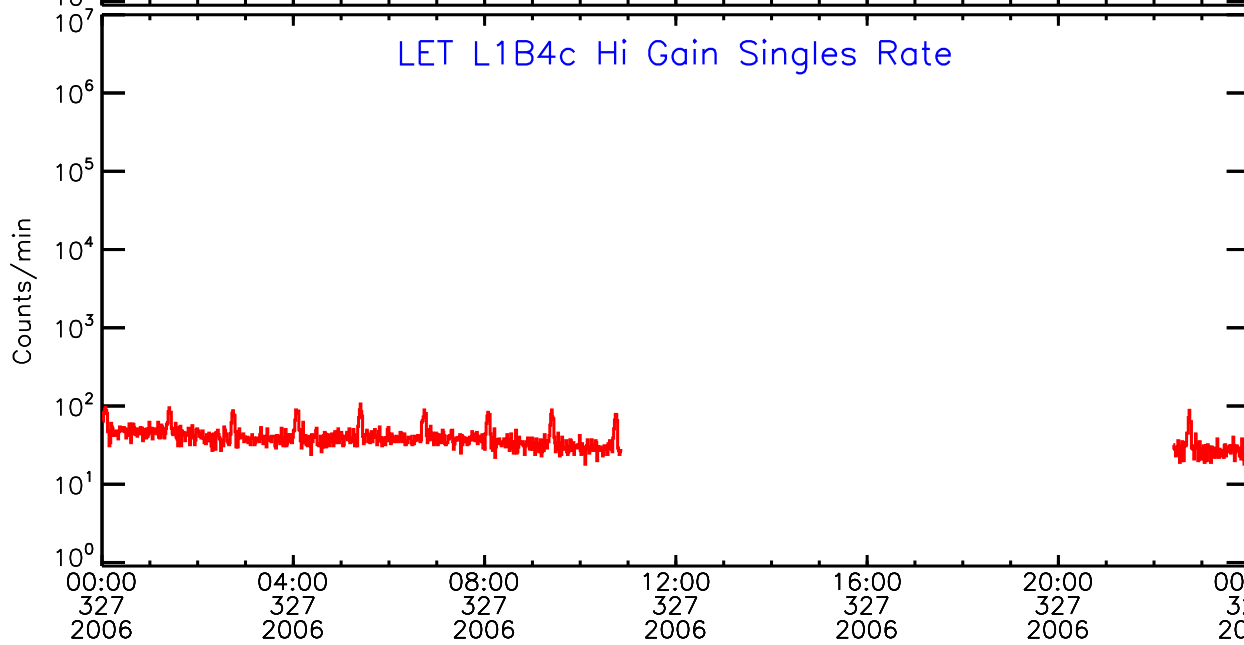

LET ahead Hi-Gain SINGLES RATES Data for 2006-327

Mon Mar 18 15:46:11 2013 ACE Science Center

00:00 04:00 08:00 12:00 16:00 20:00 00:00
327 327 327 327 327 327 328
2006 2006 2006 2006 2006 2006 2006

UTC Day of Year