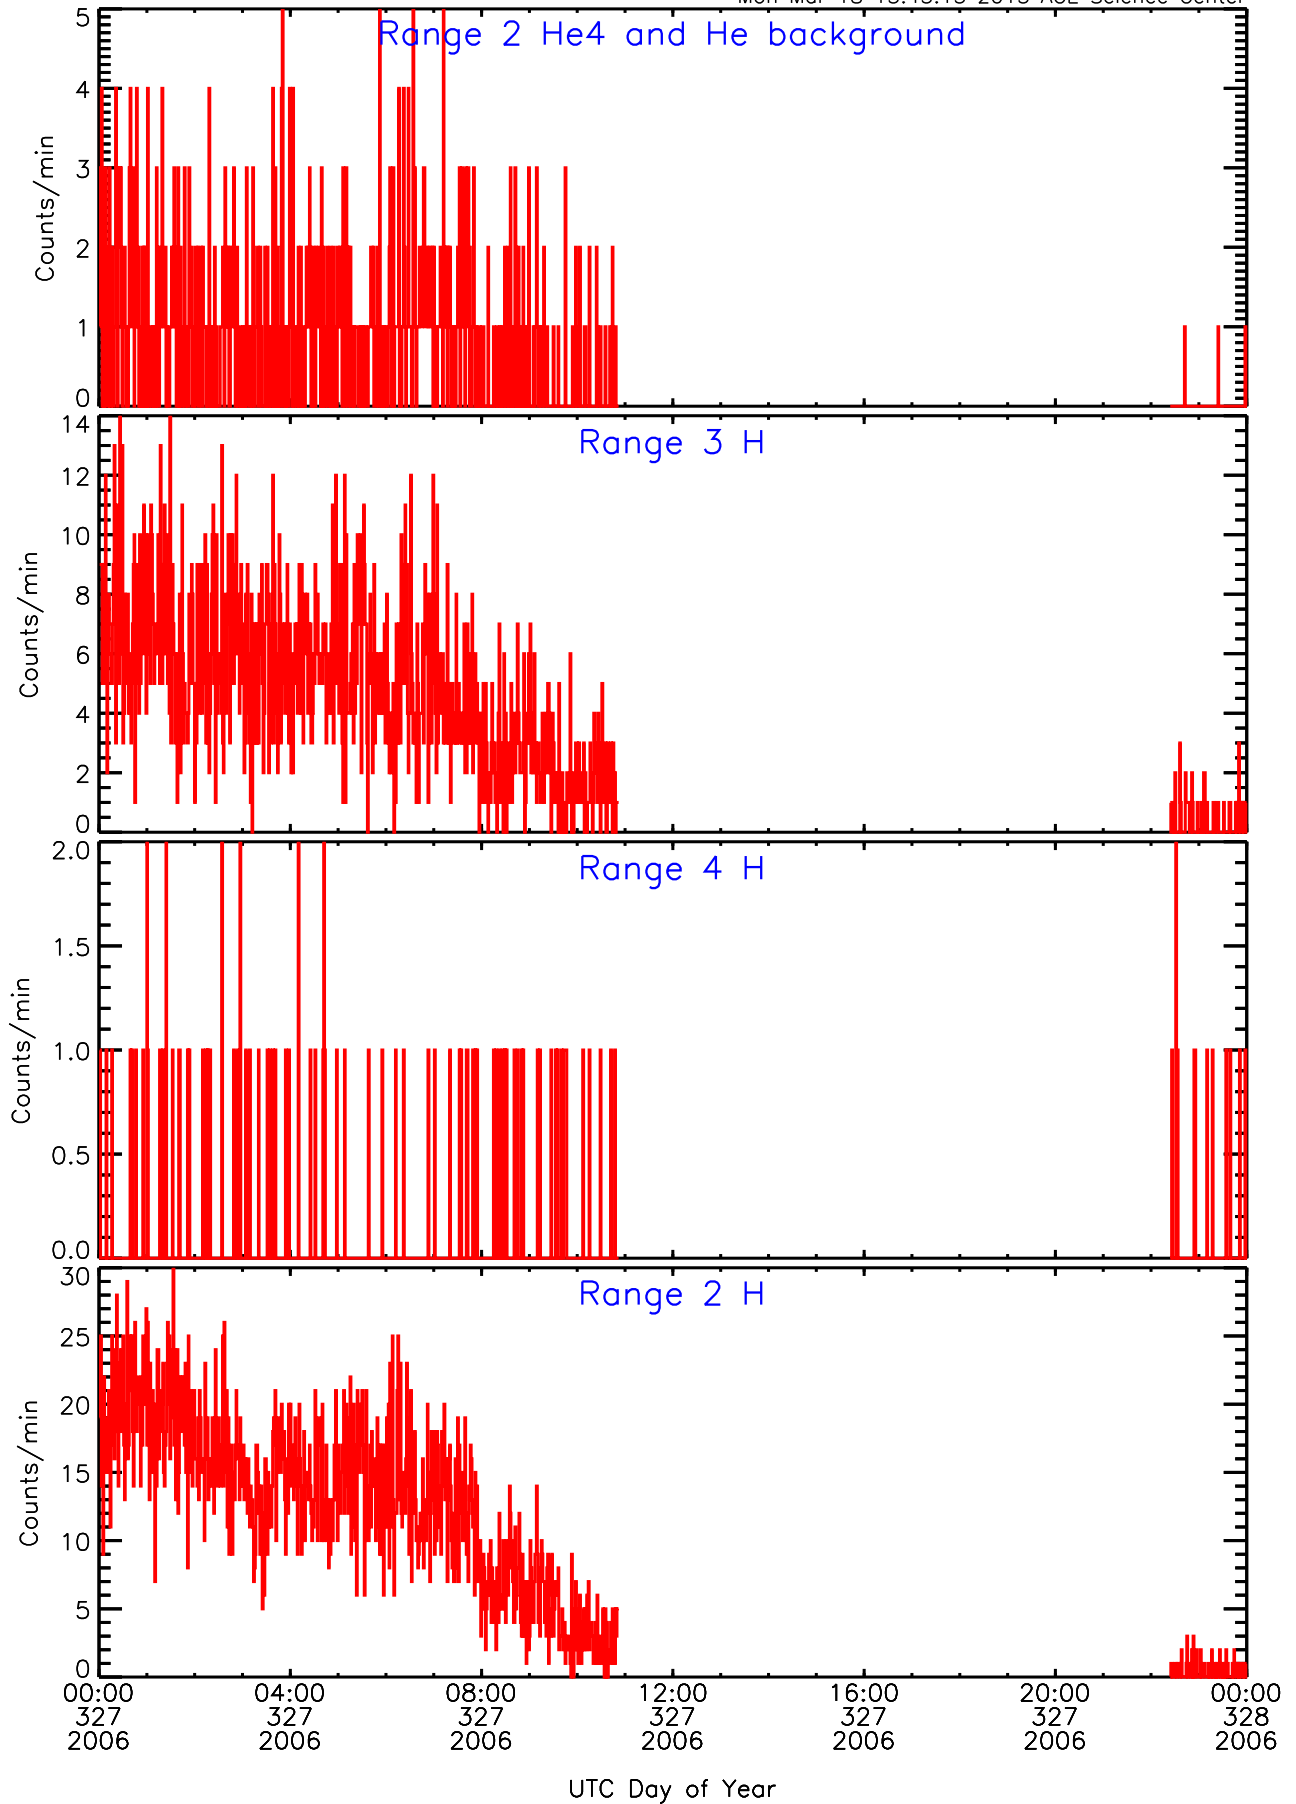

LET ahead BUFRATES Data for 2006-327

Mon Mar 18 15:45:13 2013 ACE Science Center