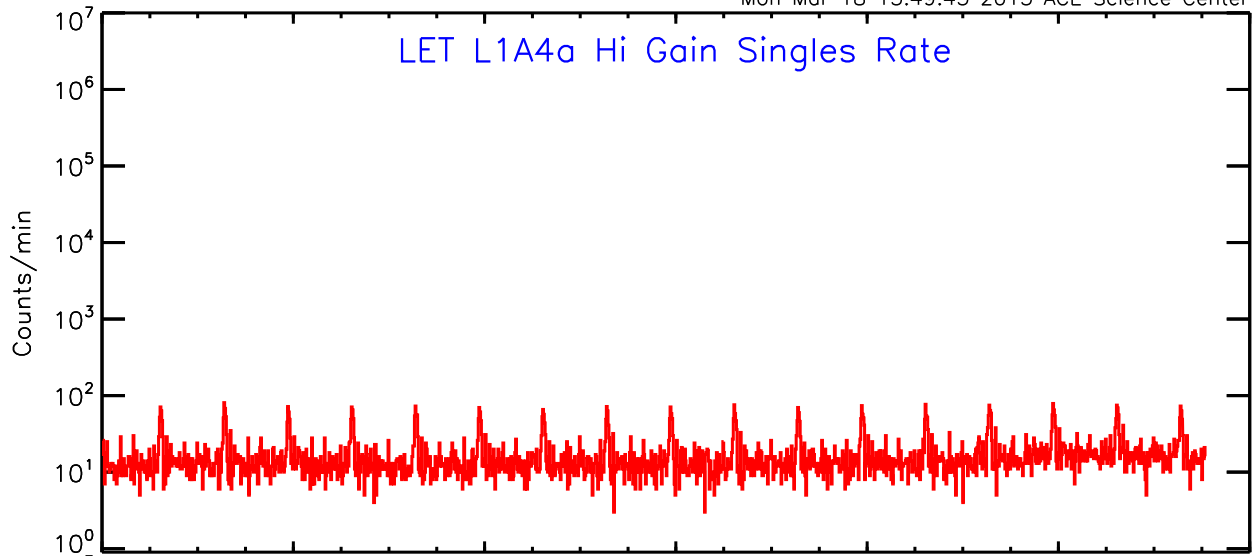

LET ahead Hi-Gain SINGLES RATES Data for 2006-328

Mon Mar 18 15:49:45 2013 ACE Science Center

UTC Day of Year