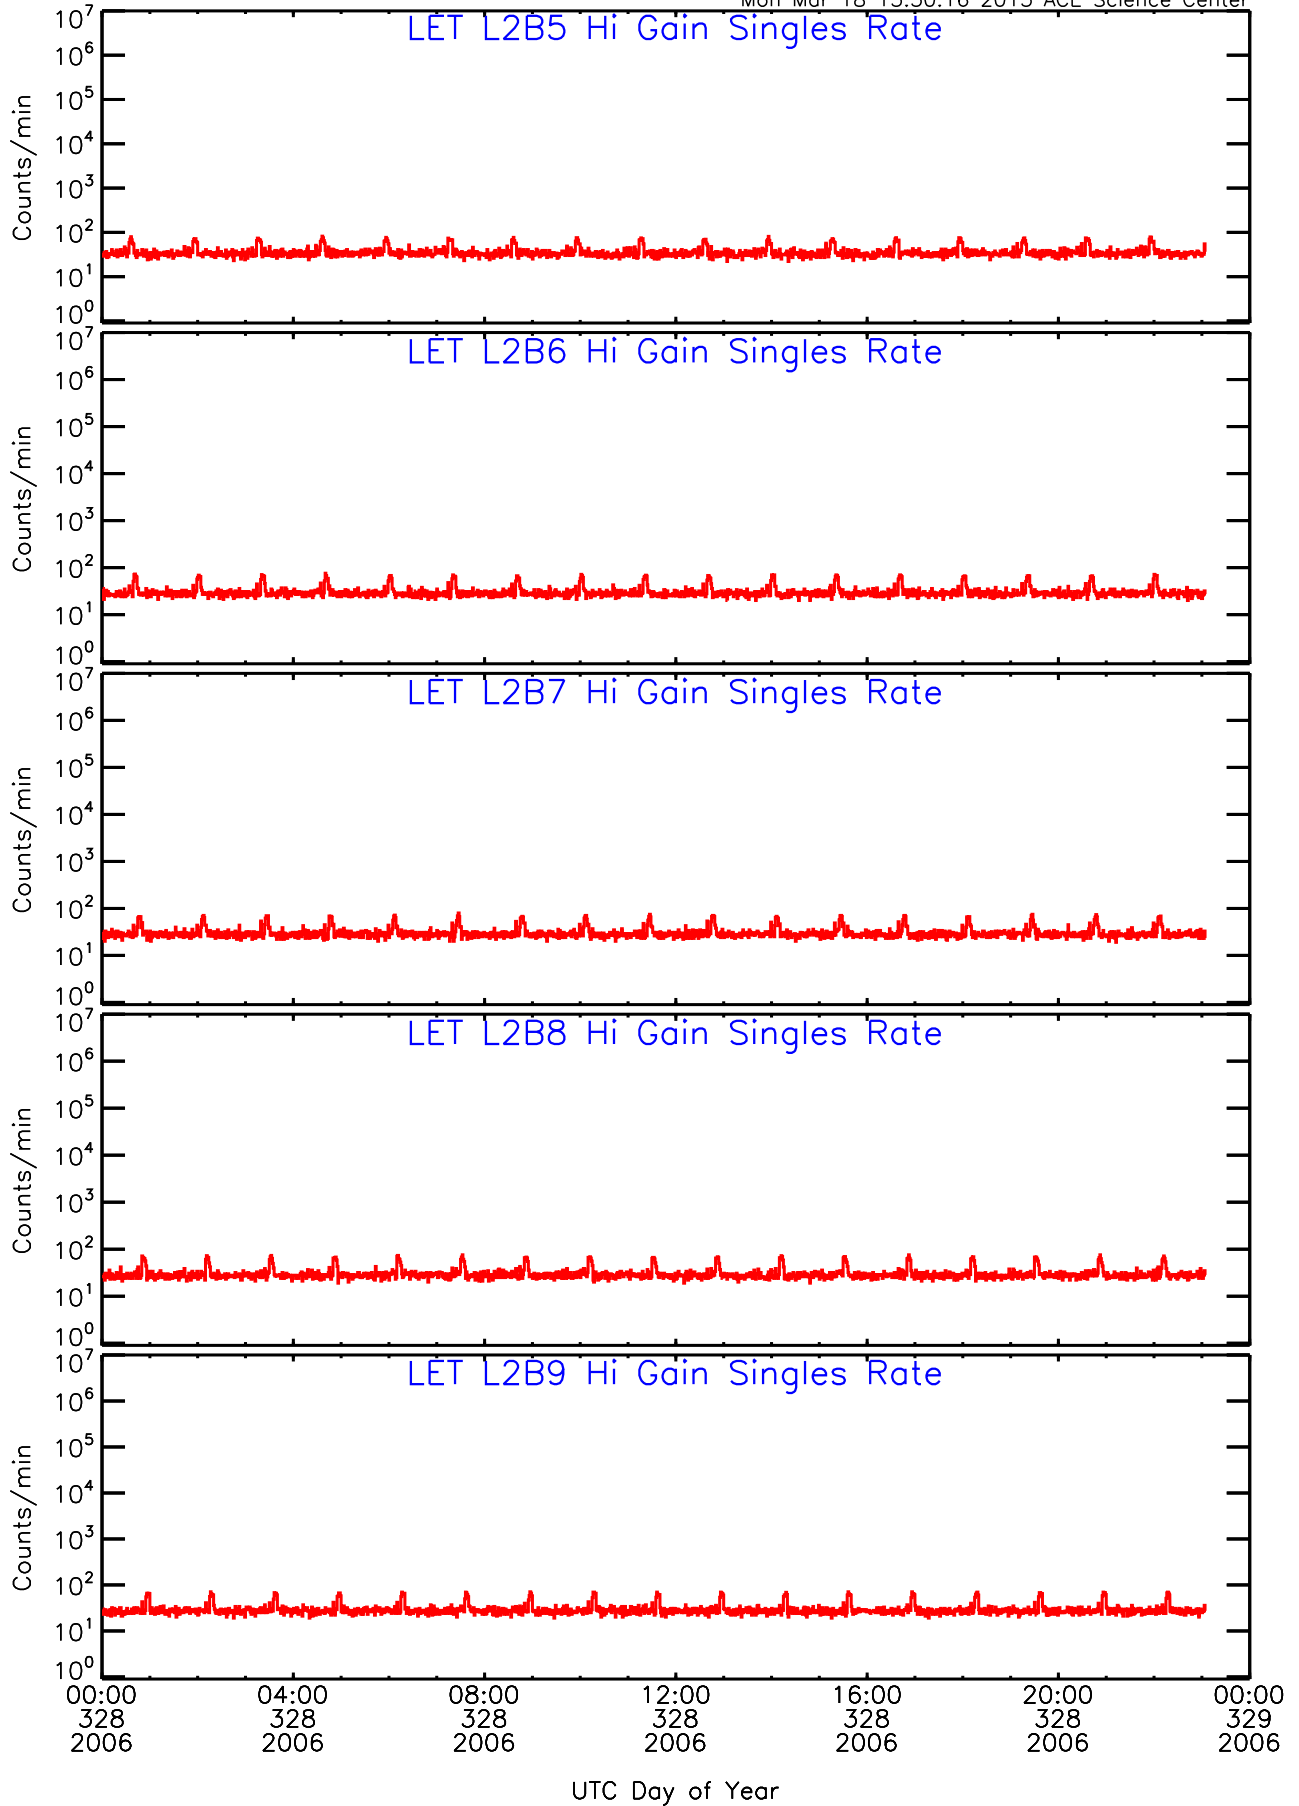

LET ahead Hi-Gain SINGLES RATES Data for 2006-328

Mon Mar 18 15:50:16 2013 ACE Science Center