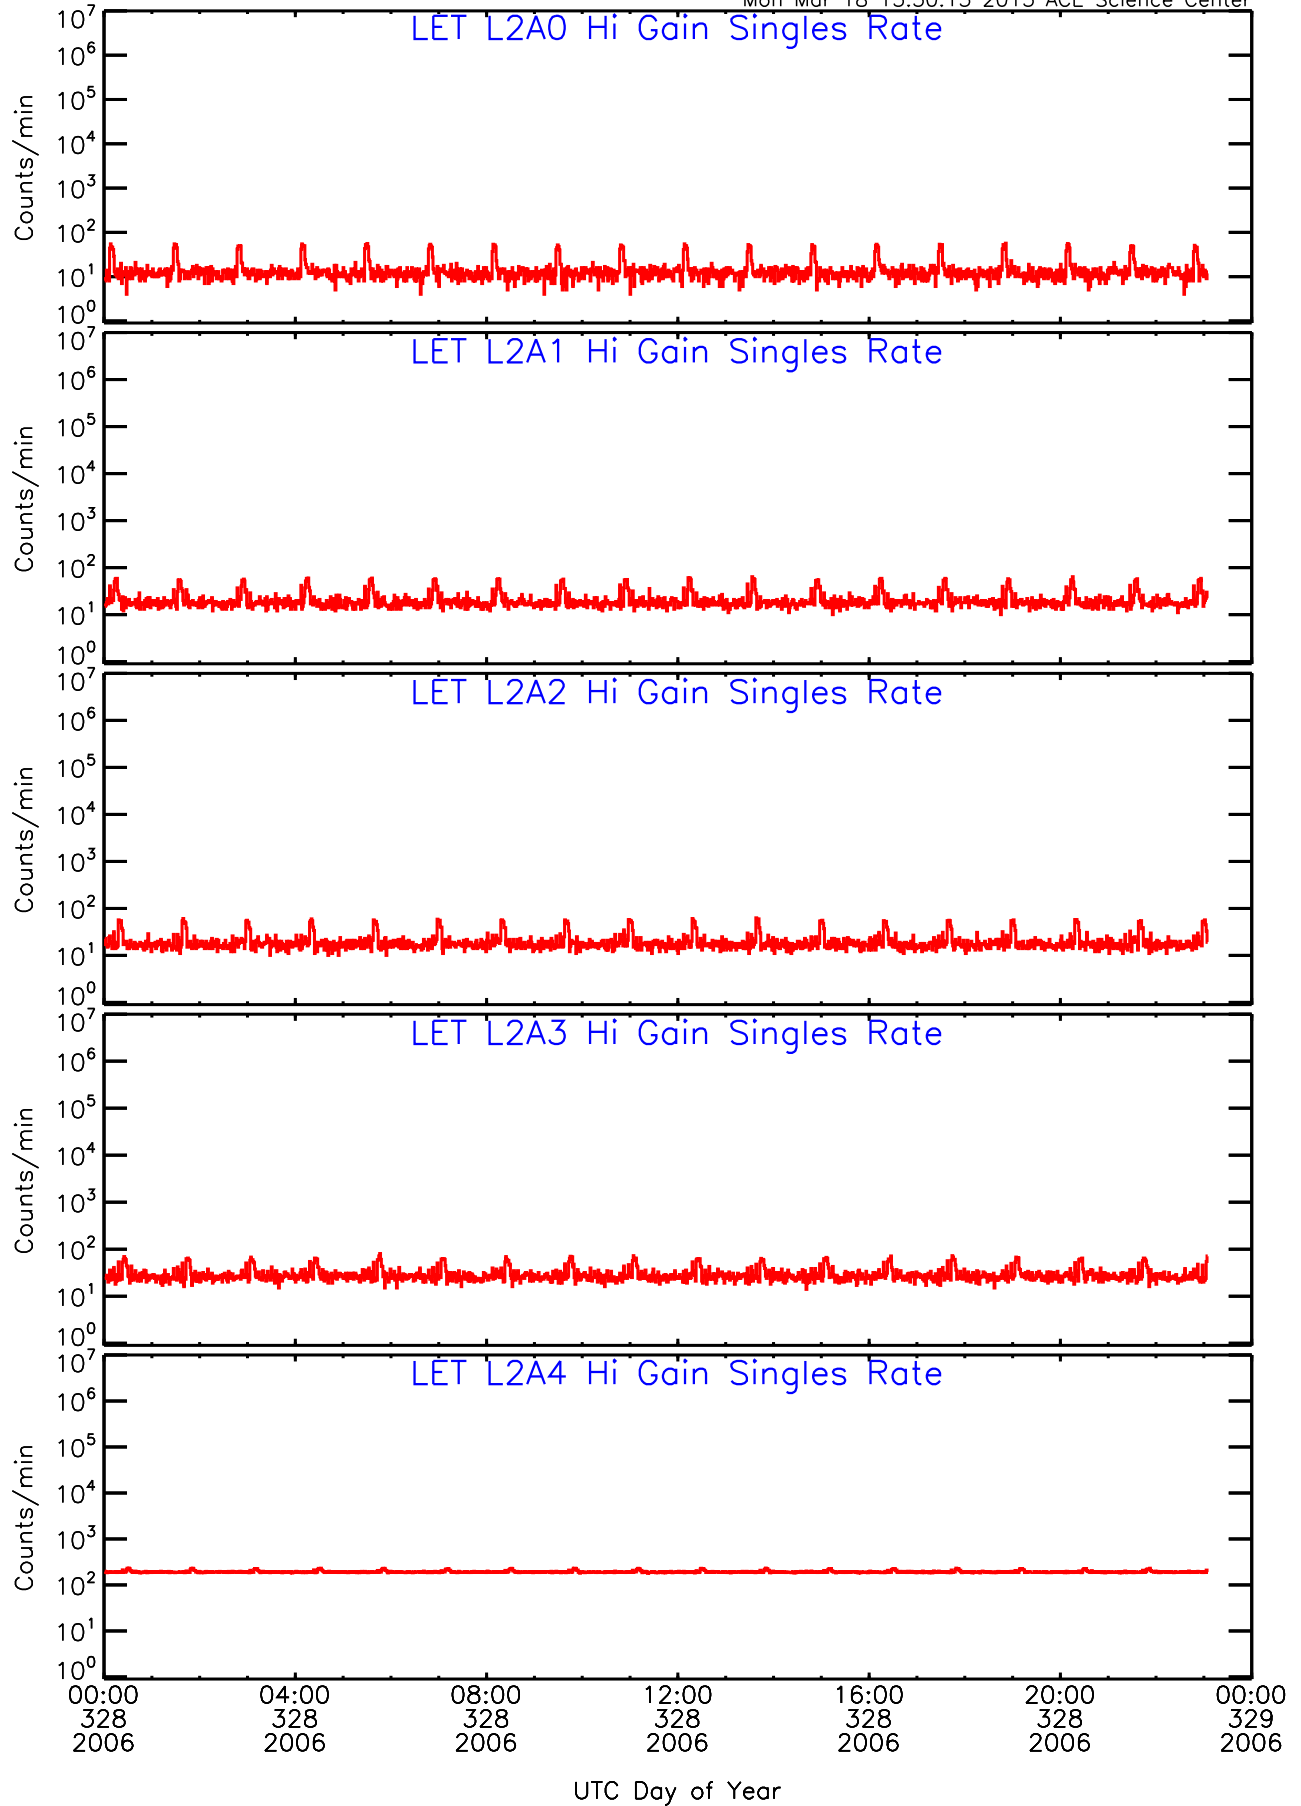

LET ahead Hi-Gain SINGLES RATES Data for 2006-328

Mon Mar 18 15:50:15 2013 ACE Science Center