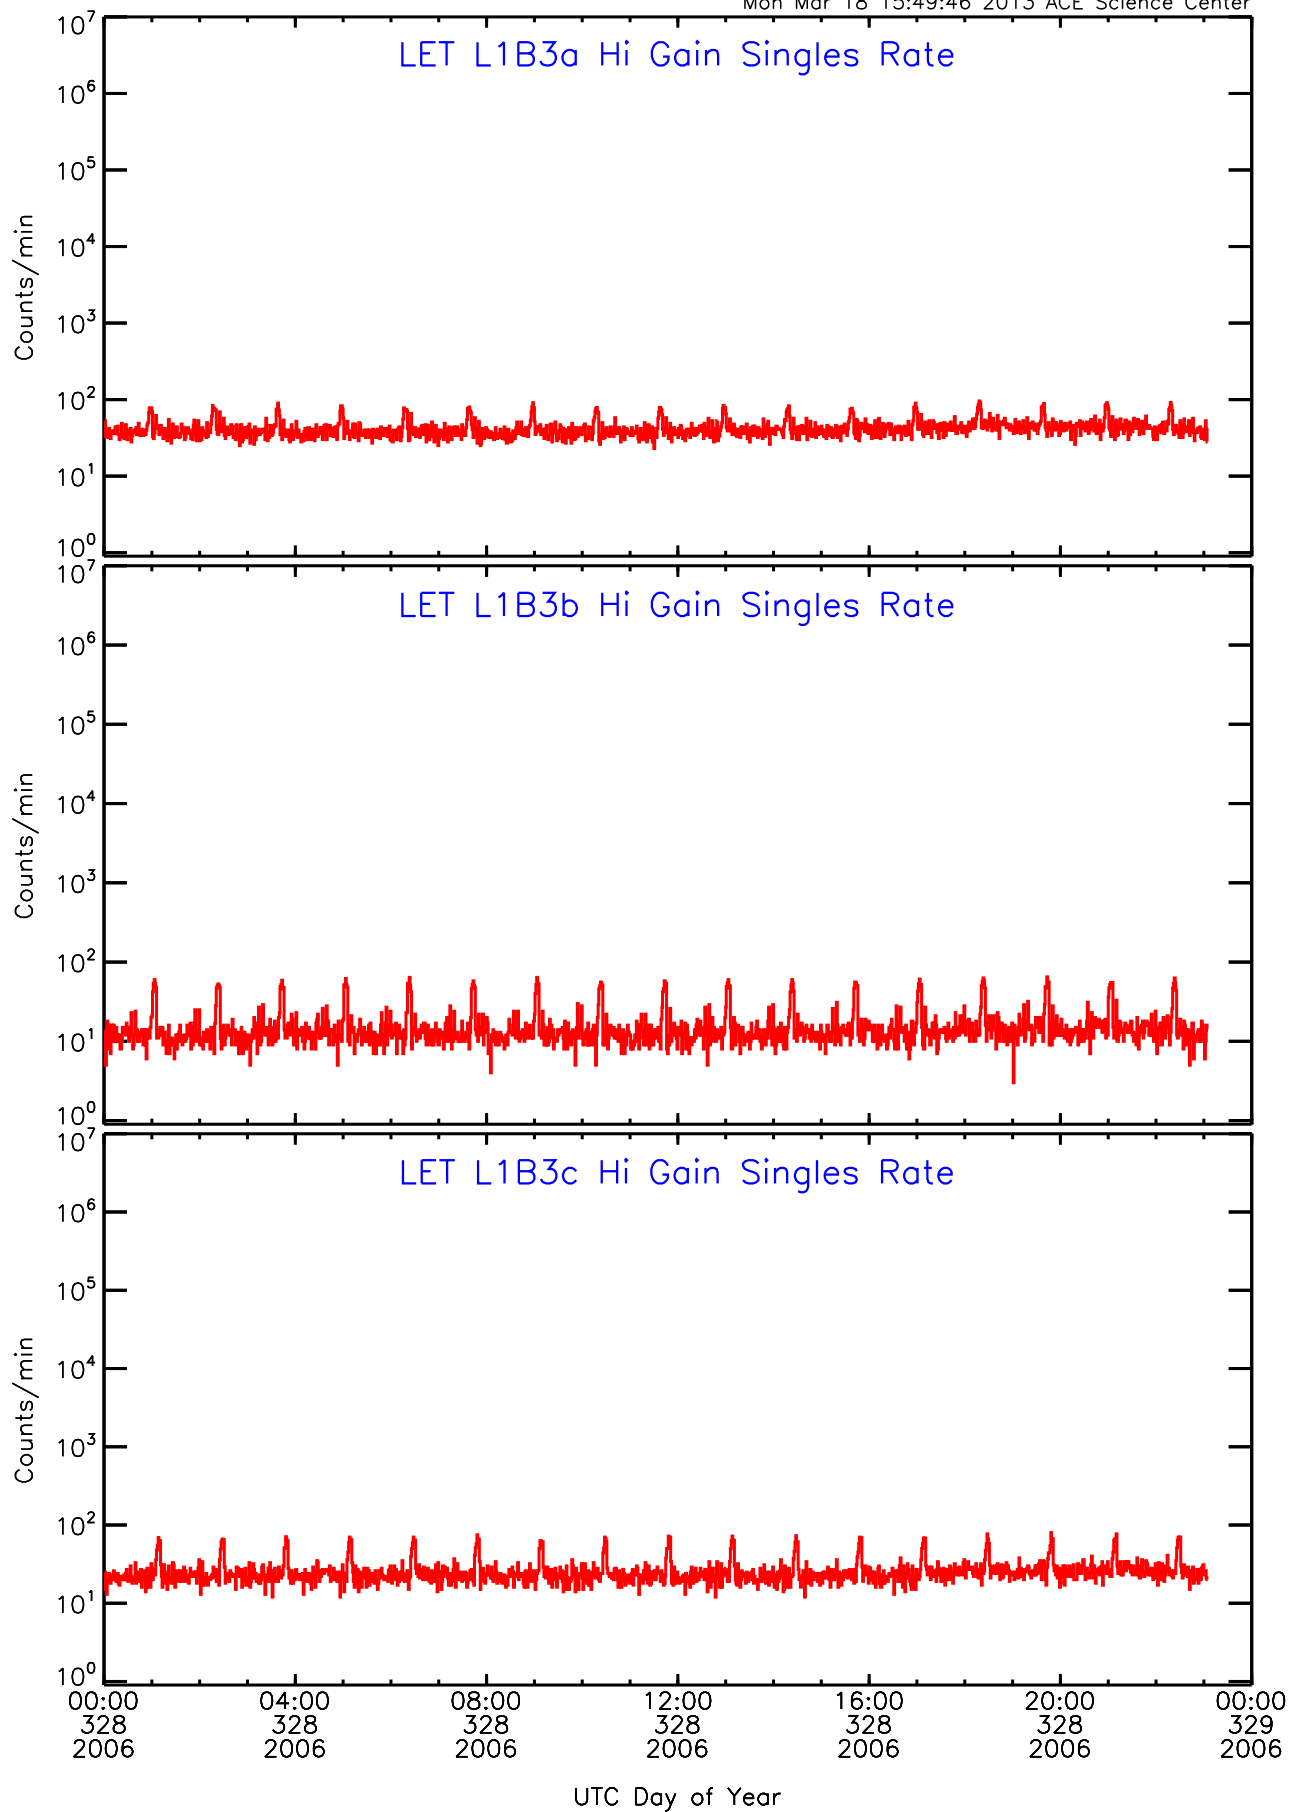

LET ahead Hi-Gain SINGLES RATES Data for 2006-328

Mon Mar 18 15:49:46 2013 ACE Science Center