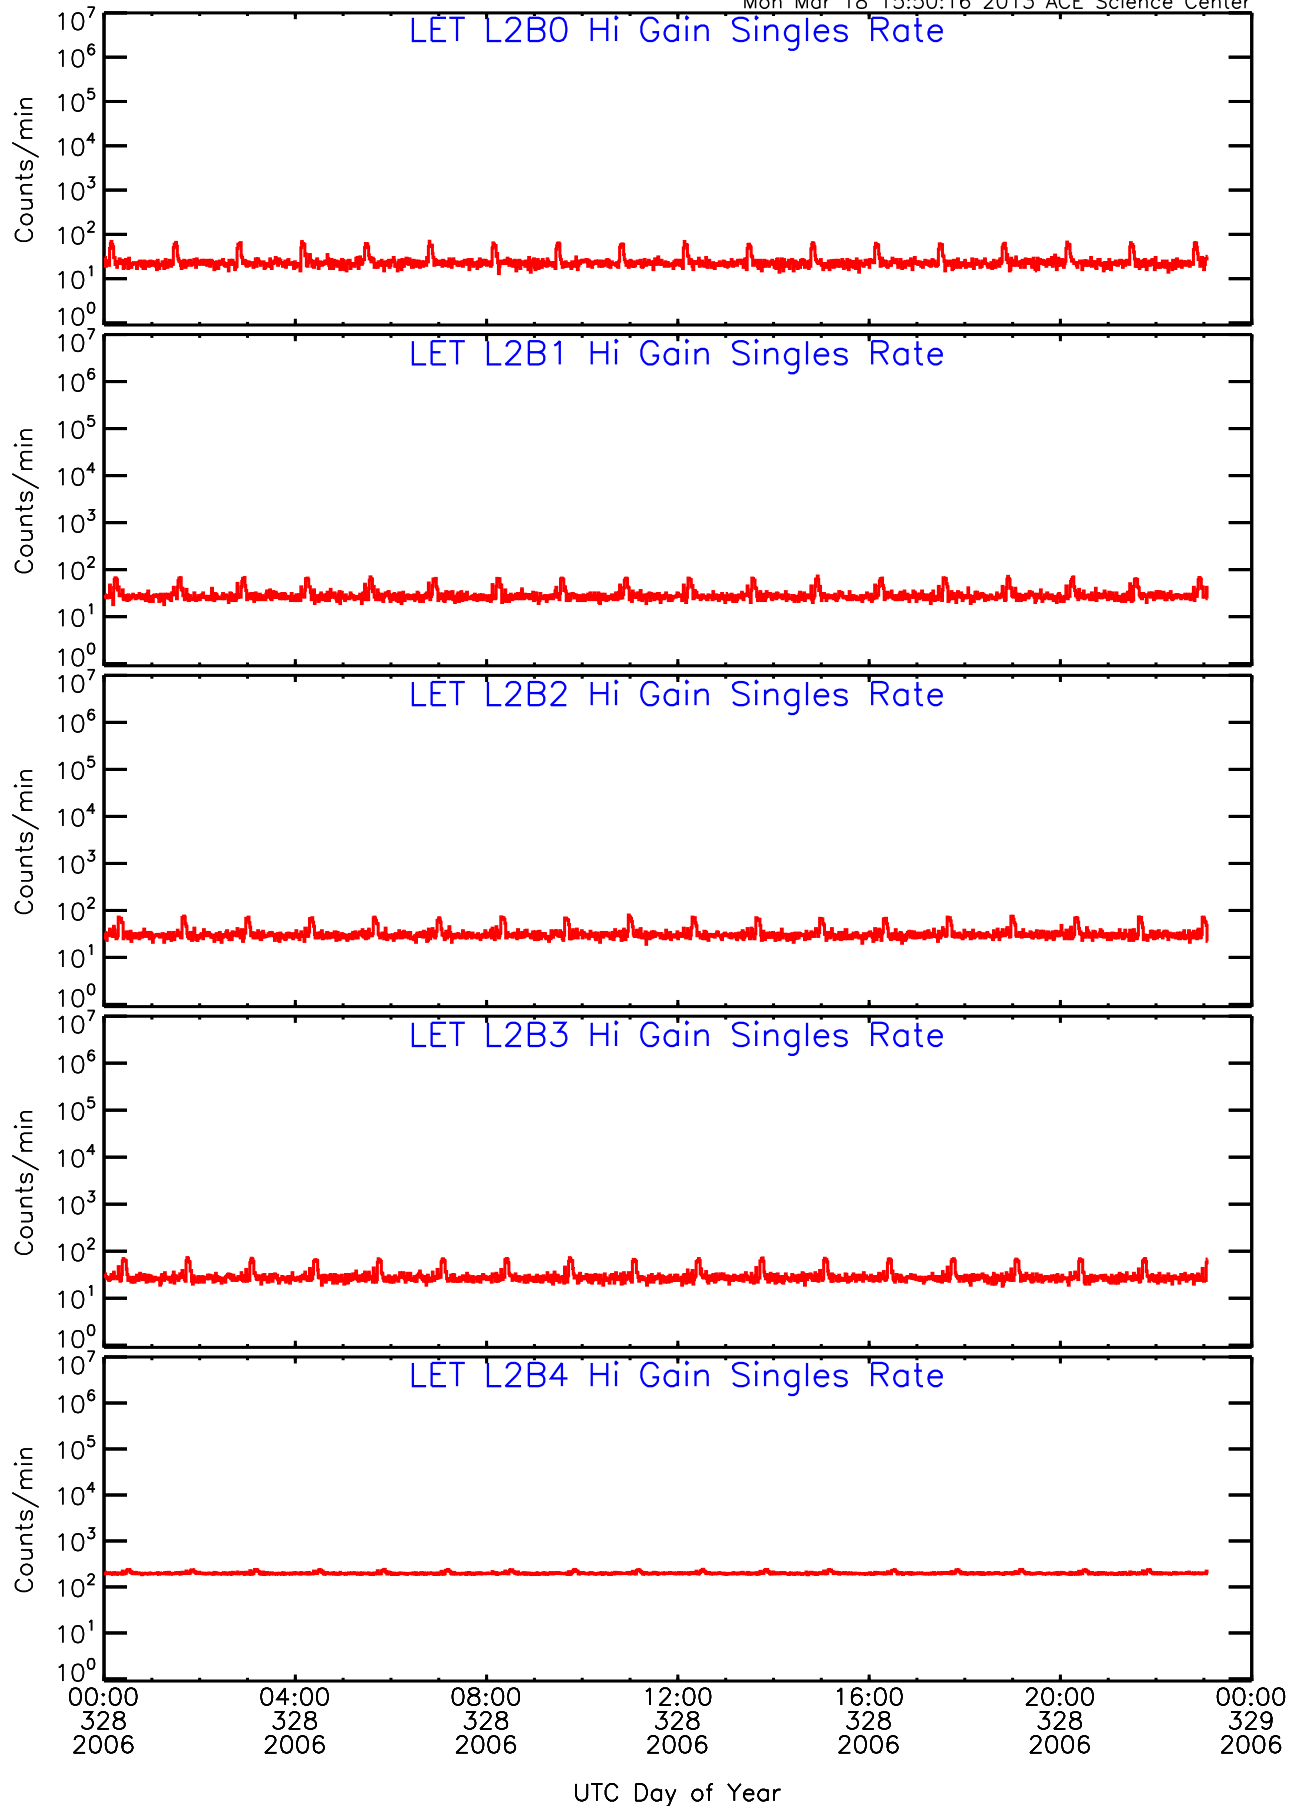

LET ahead Hi-Gain SINGLES RATES Data for 2006-328

Mon Mar 18 15:50:16 2013 ACE Science Center