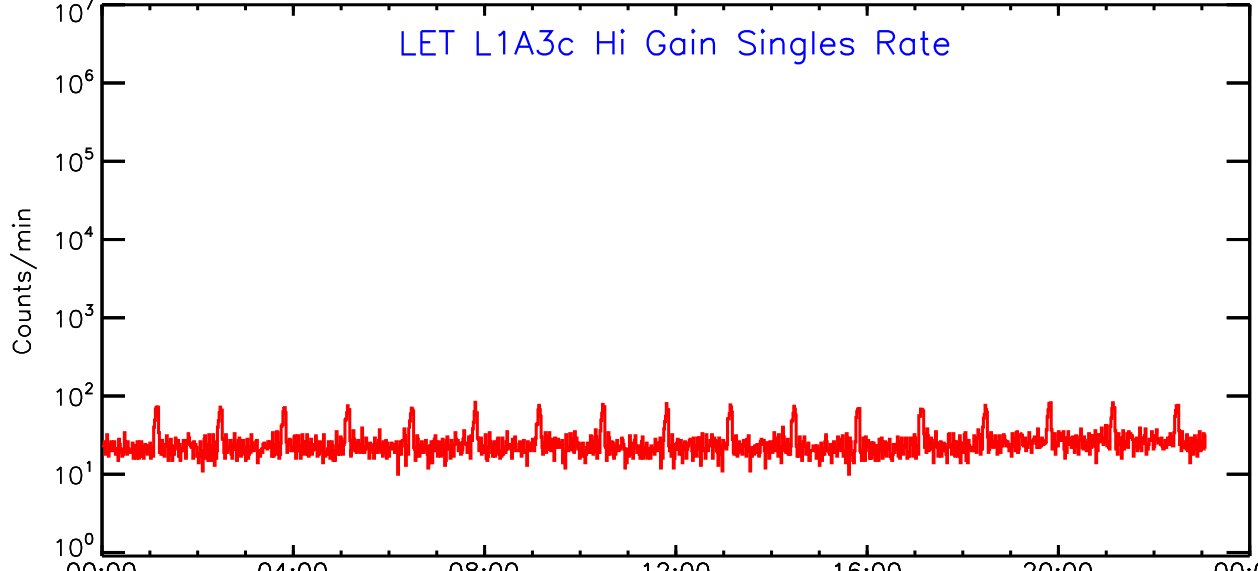

LET ahead Hi-Gain SINGLES RATES Data for 2006-328

Mon Mar 18 15:49:45 2013 ACE Science Center

00:00 04:00 08:00 12:00 16:00 20:00 00:00
328 328 328 328 328 328 329
2006 2006 2006 2006 2006 2006 2006

UTC Day of Year