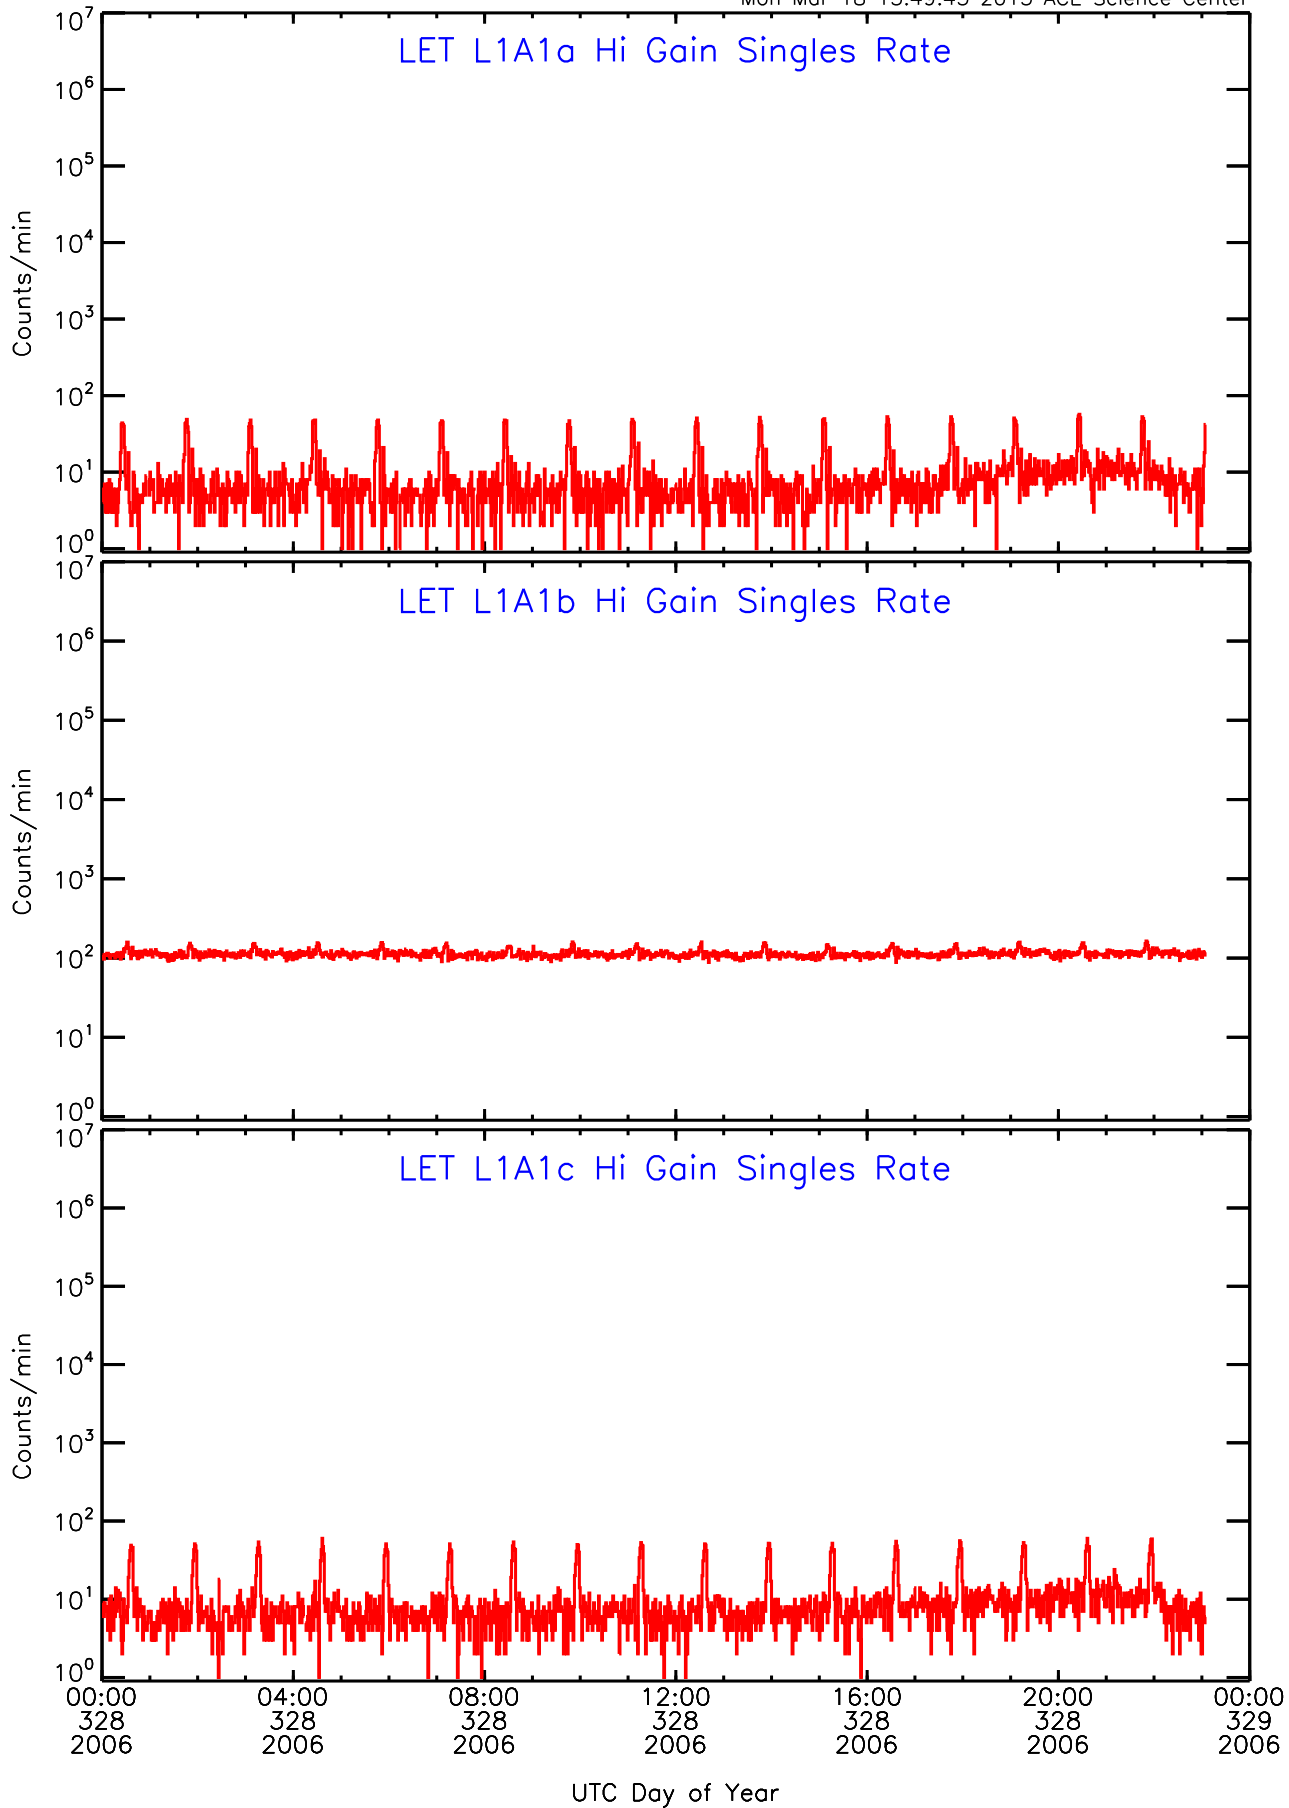

LET ahead Hi-Gain SINGLES RATES Data for 2006-328

Mon Mar 18 15:49:45 2013 ACE Science Center