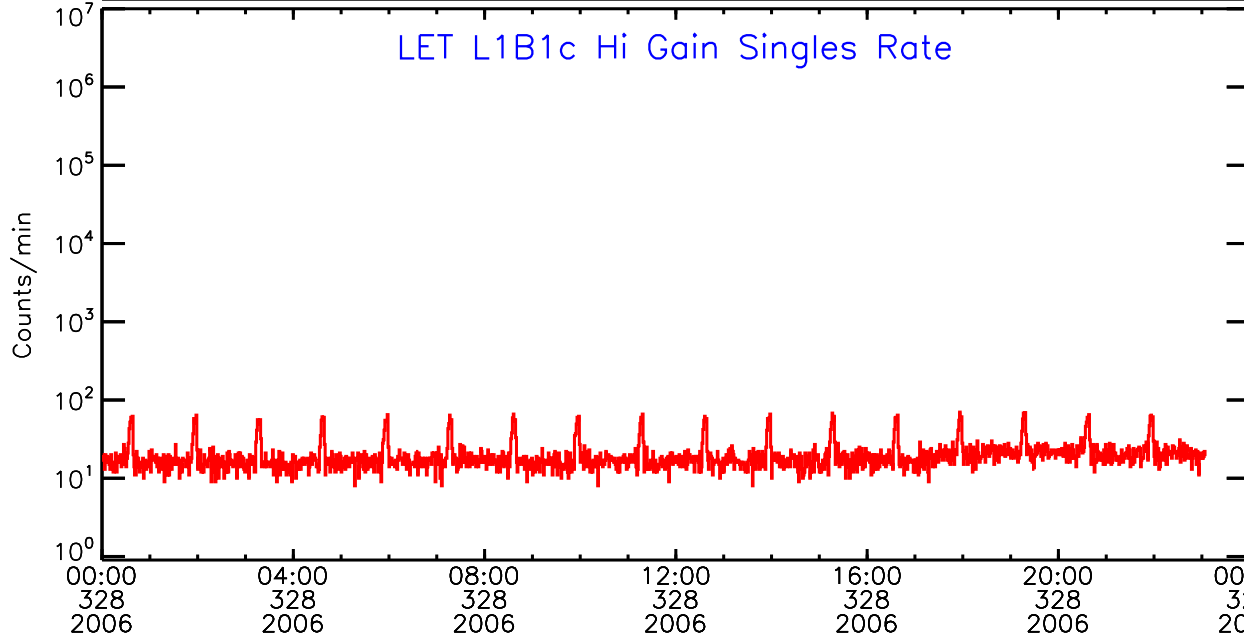

LET ahead Hi-Gain SINGLES RATES Data for 2006-328

Mon Mar 18 15:49:46 2013 ACE Science Center

UTC Day of Year