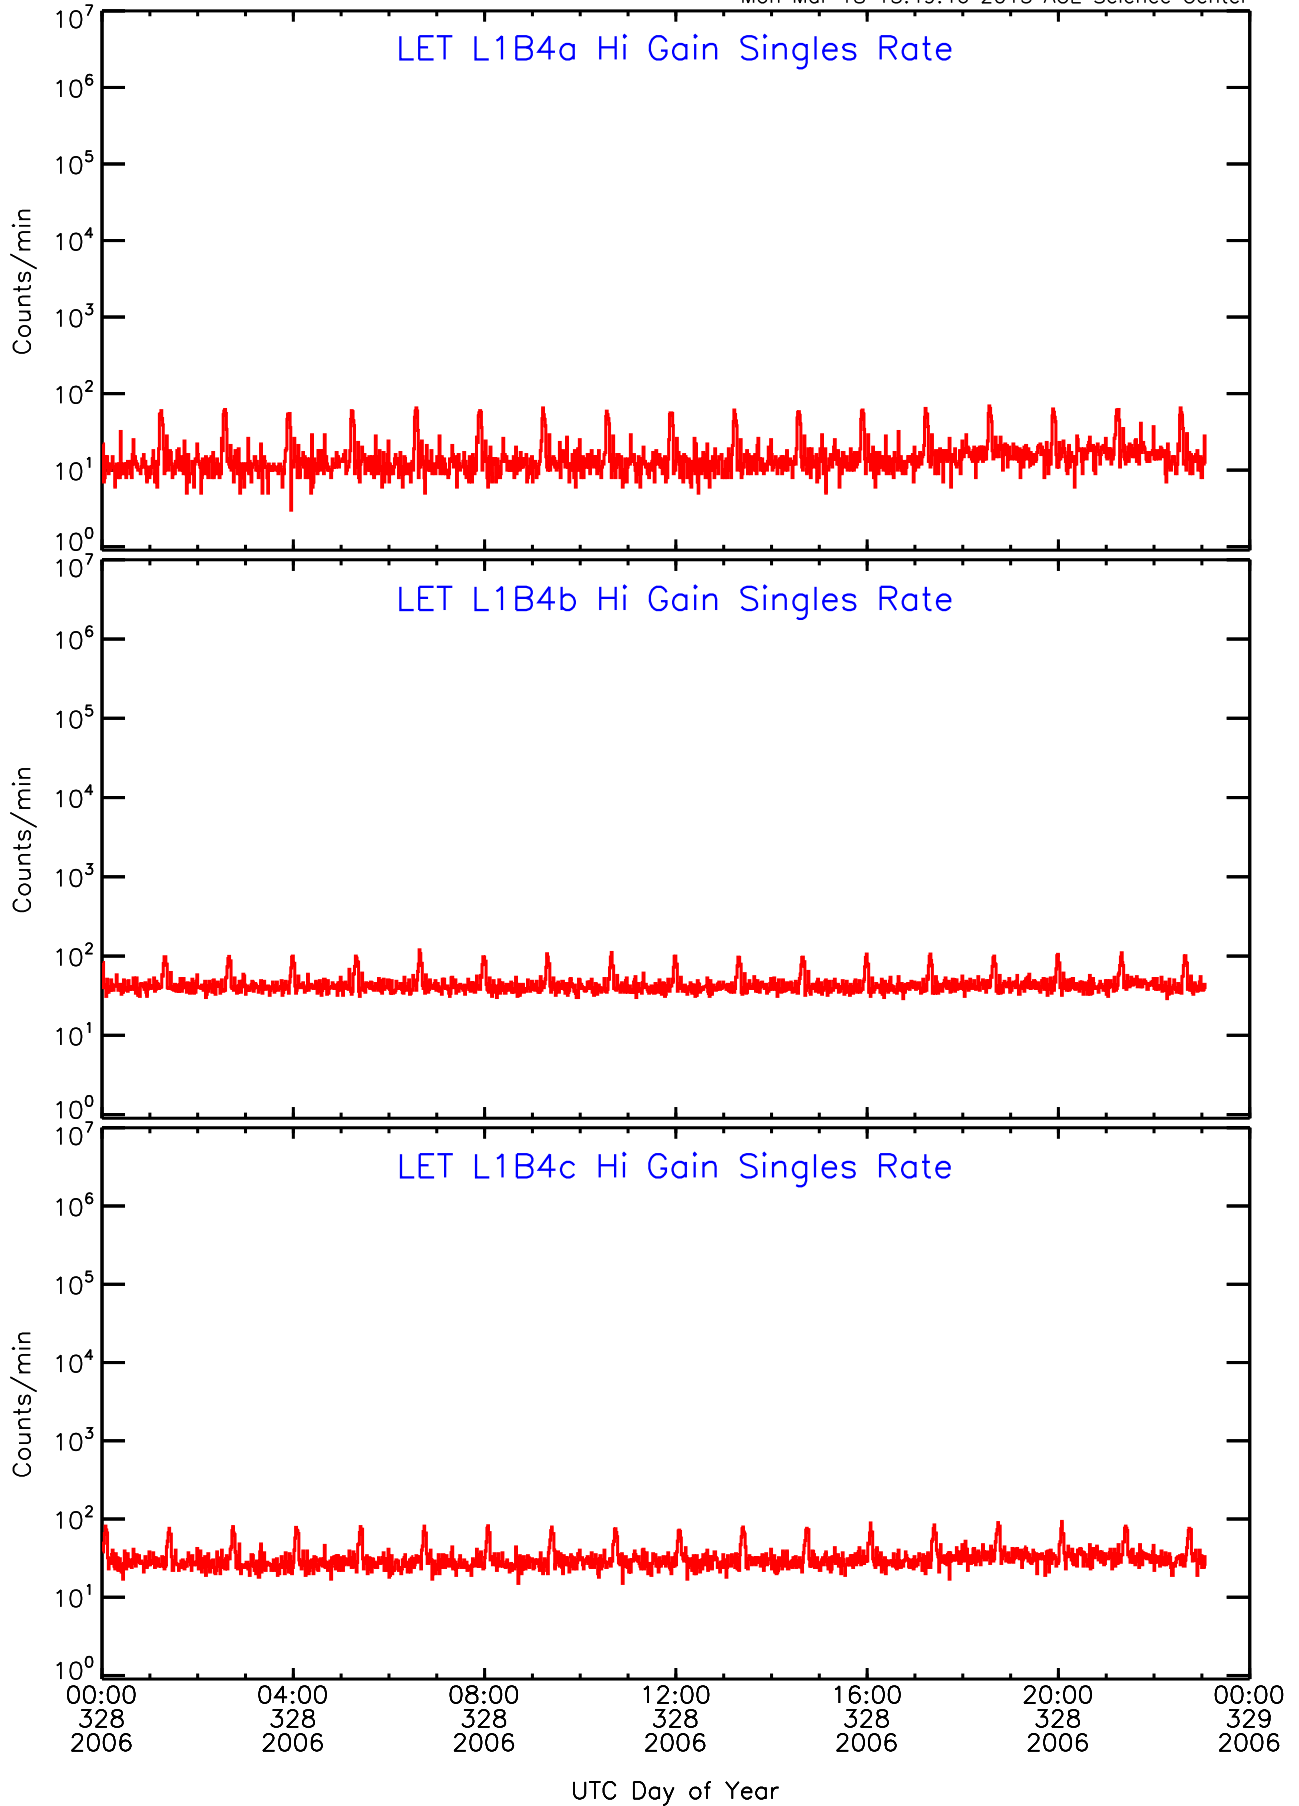

LET ahead Hi-Gain SINGLES RATES Data for 2006-328

Mon Mar 18 15:49:46 2013 ACE Science Center