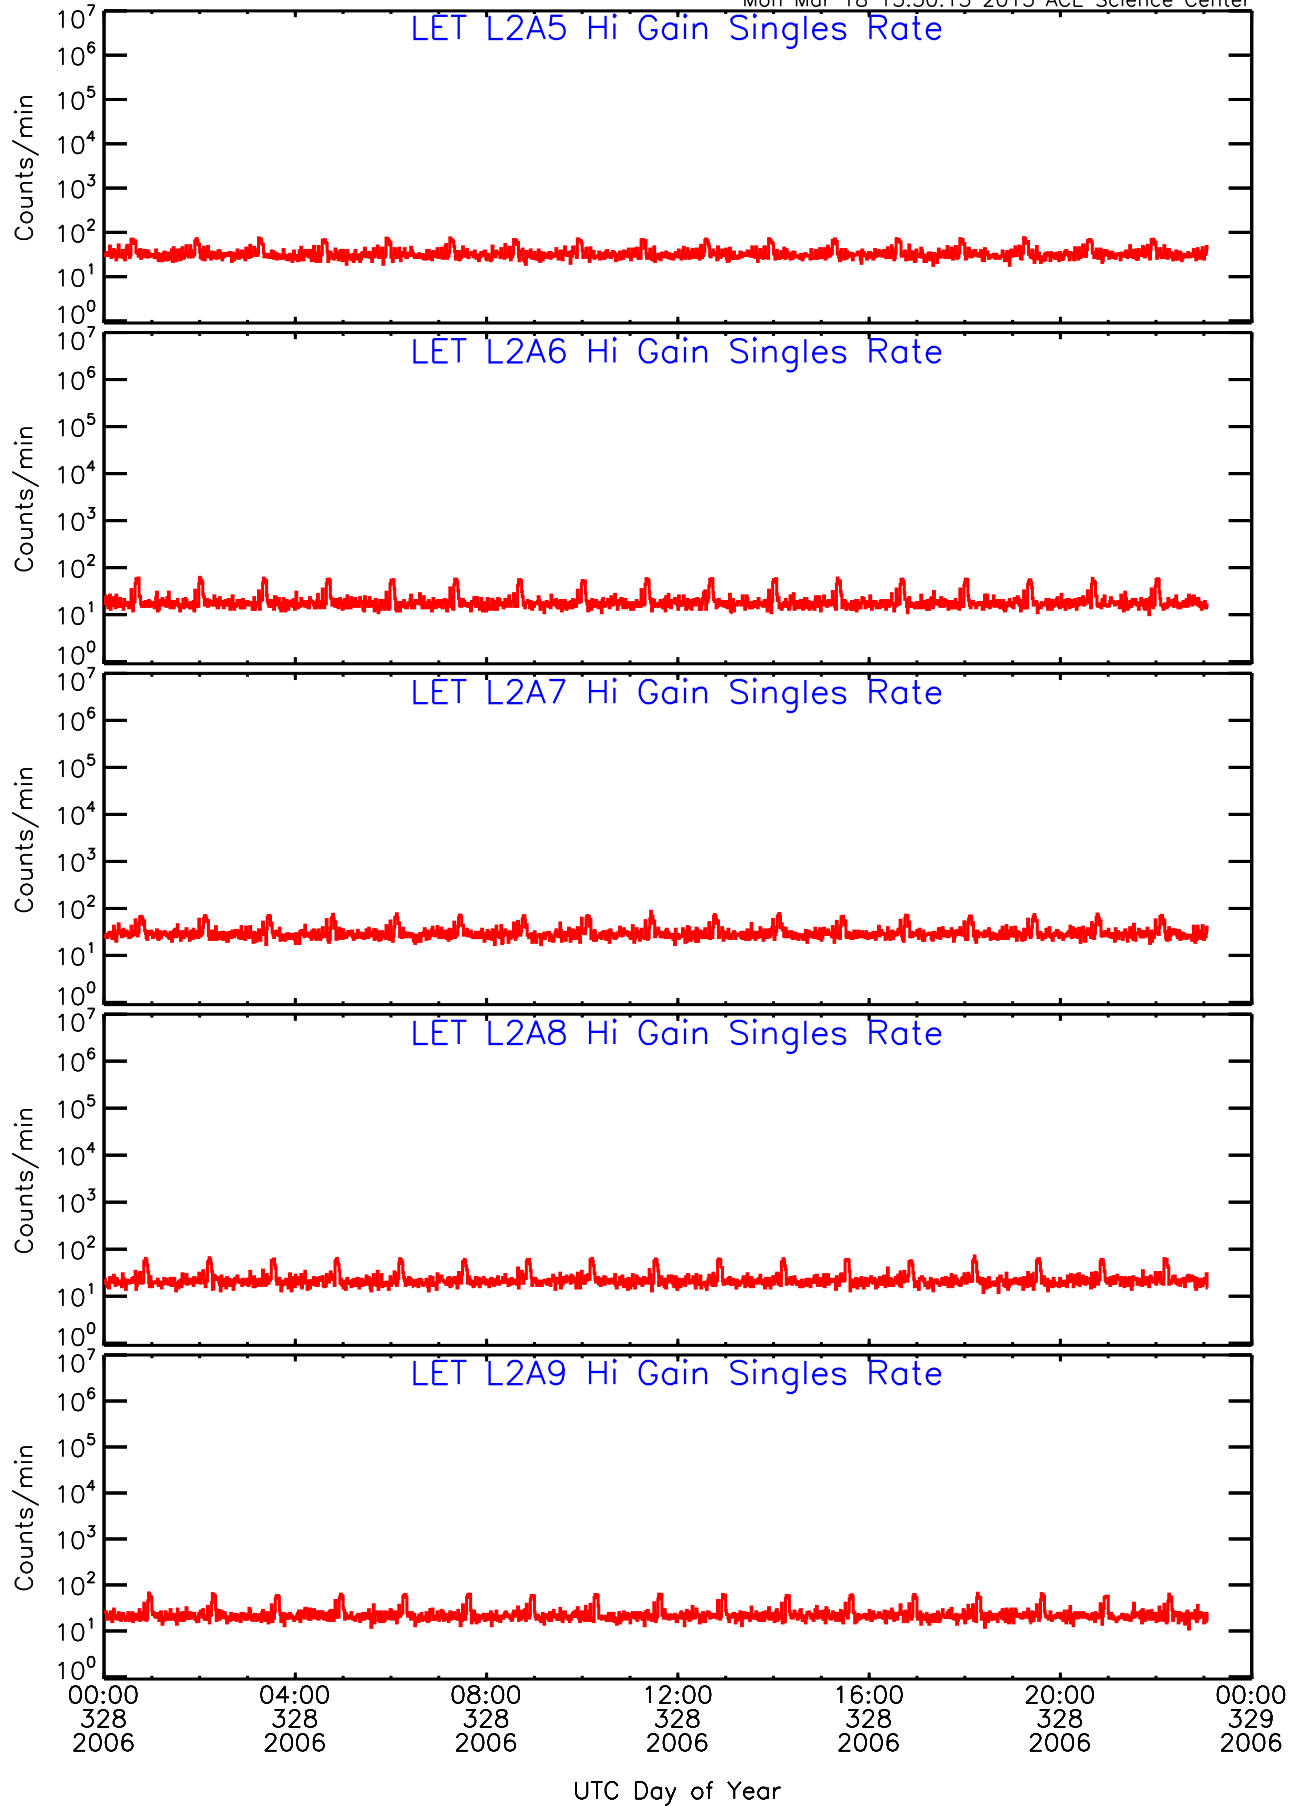

LET ahead Hi-Gain SINGLES RATES Data for 2006-328

Mon Mar 18 15:50:15 2013 ACE Science Center