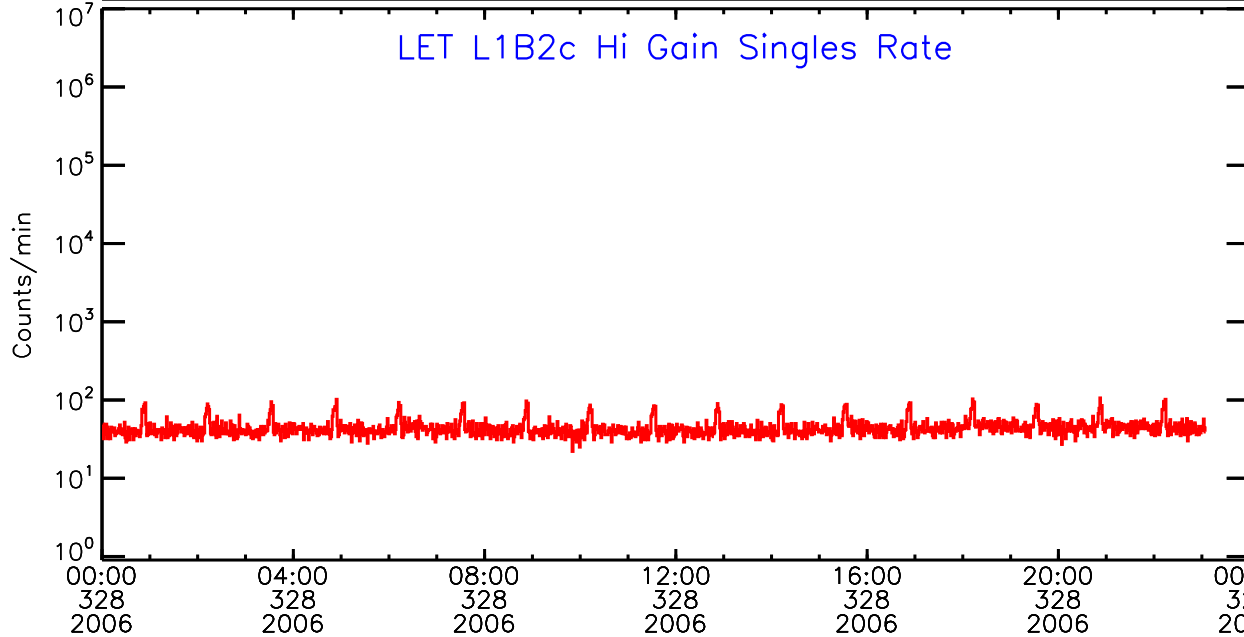

LET ahead Hi-Gain SINGLES RATES Data for 2006-328

Mon Mar 18 15:49:46 2013 ACE Science Center

UTC Day of Year