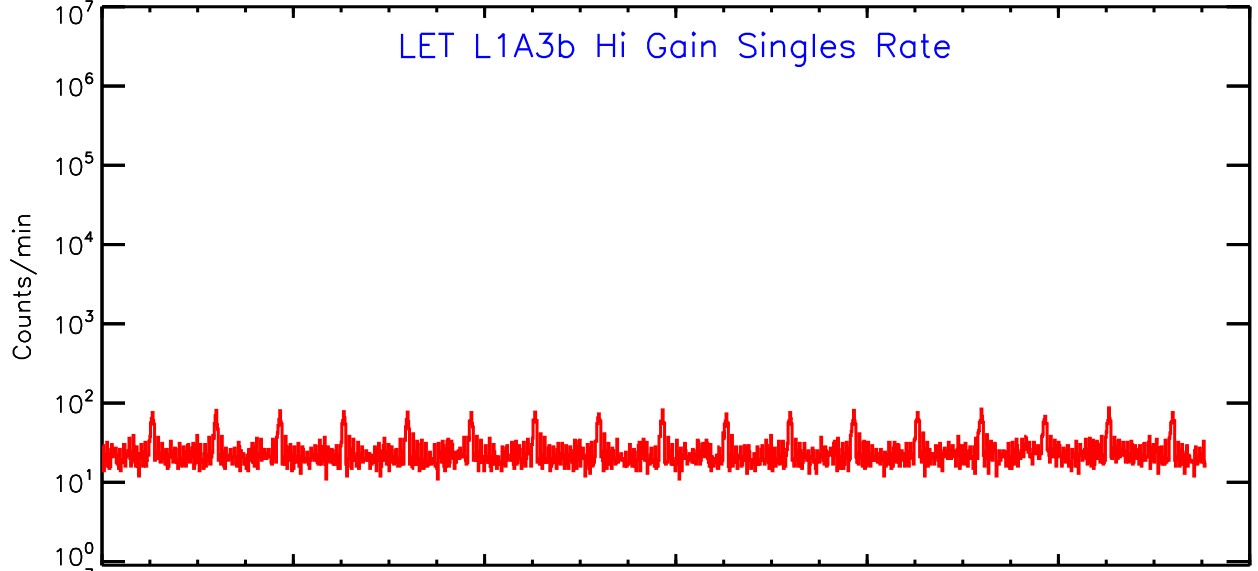

LET ahead Hi-Gain SINGLES RATES Data for 2006-328

Mon Mar 18 15:49:45 2013 ACE Science Center

00:00 04:00 08:00 12:00 16:00 20:00 00:00
328 328 328 328 328 328 329
2006 2006 2006 2006 2006 2006 2006

UTC Day of Year