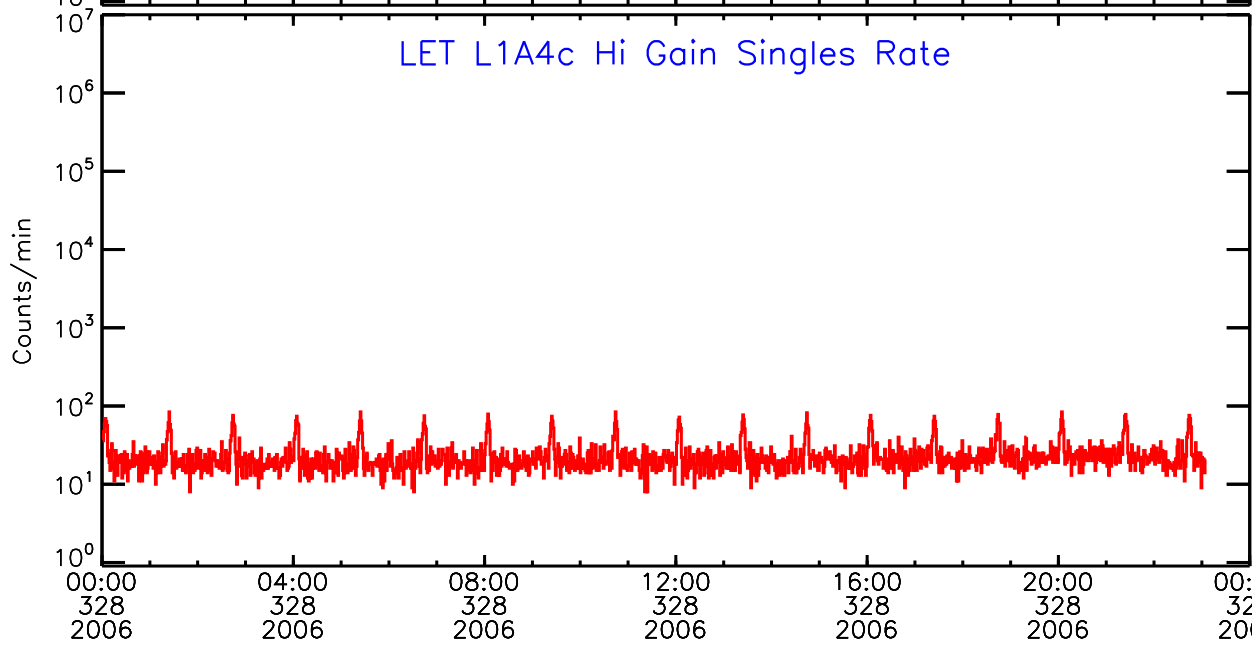

LET ahead Hi-Gain SINGLES RATES Data for 2006-328

Mon Mar 18 15:49:45 2013 ACE Science Center

UTC Day of Year