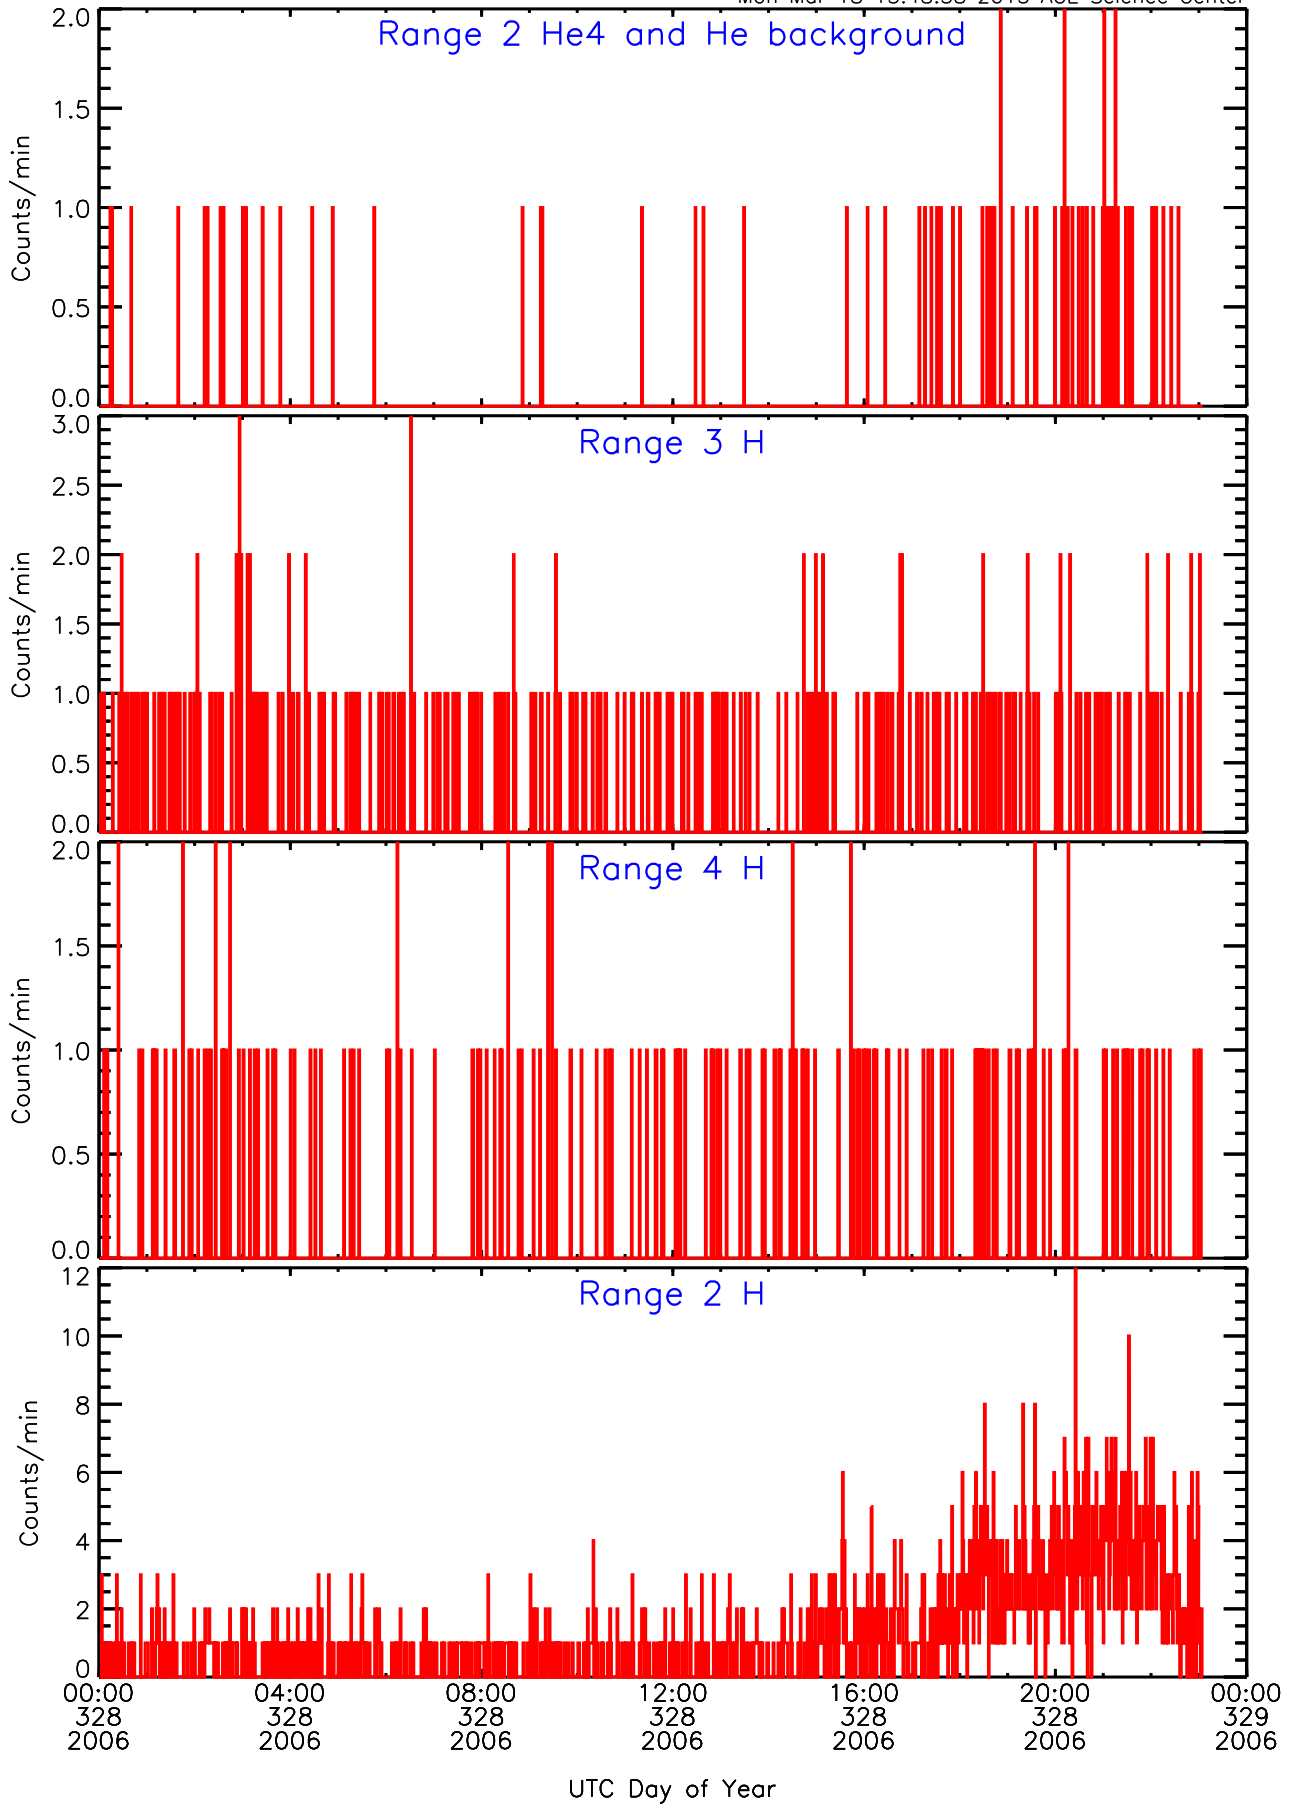

LET ahead Livetime/Trigger Data for 2006-328

Mon Mar 18 15:49:23 2013 ACE Science Center

LET ahead EVPRATES Data for 2006-328

Mon Mar 18 15:48:06 2013 ACE Science Center

LET ahead EVPRATES Data for 2006-328

Mon Mar 18 15:48:06 2013 ACE Science Center

LET ahead EVPRATES Data for 2006-328

Mon Mar 18 15:48:06 2013 ACE Science Center

LET ahead EVPRATES Data for 2006-328

Mon Mar 18 15:48:07 2013 ACE Science Center

LET ahead BUFRATES Data for 2006-328

Mon Mar 18 15:48:37 2013 ACE Science Center

LET ahead BUFRATES Data for 2006-328

Mon Mar 18 15:48:37 2013 ACE Science Center

LET ahead BUFRATES Data for 2006-328

Mon Mar 18 15:48:37 2013 ACE Science Center

LET ahead BUFRATES Data for 2006-328

Mon Mar 18 15:48:38 2013 ACE Science Center

LET ahead BUFRATES Data for 2006-328

Mon Mar 18 15:48:38 2013 ACE Science Center

LET ahead BUFRATES Data for 2006-328

Mon Mar 18 15:48:38 2013 ACE Science Center