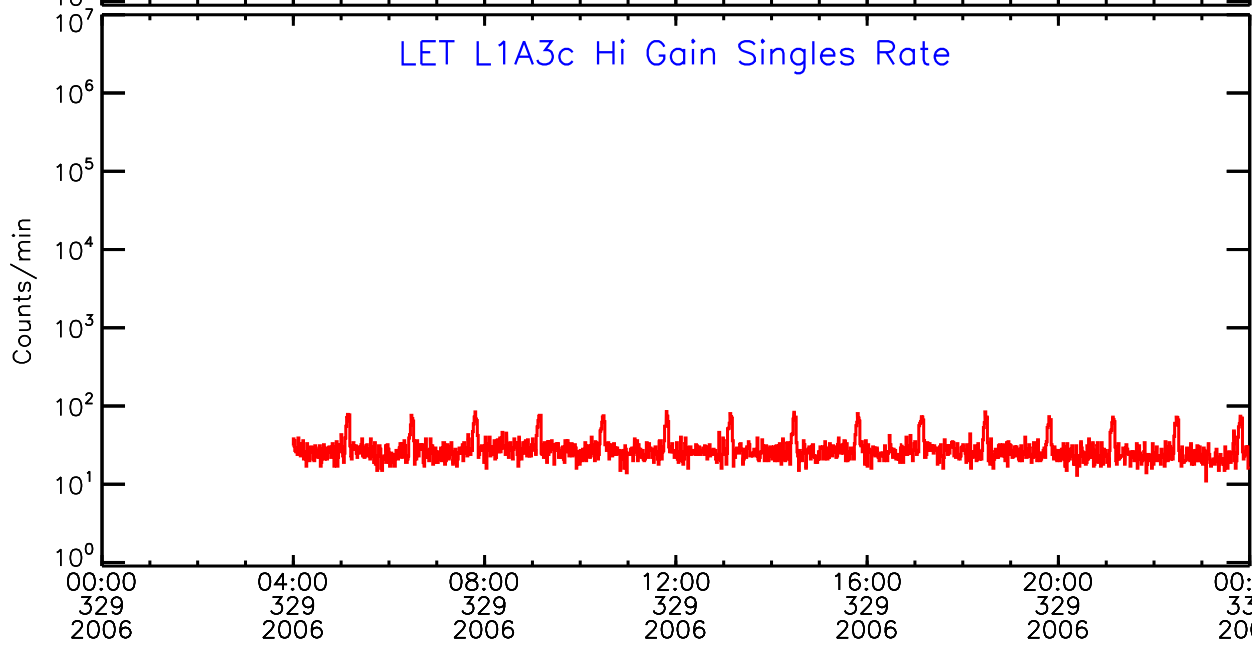

LET ahead Hi-Gain SINGLES RATES Data for 2006-329

Mon Mar 18 15:53:42 2013 ACE Science Center

UTC Day of Year