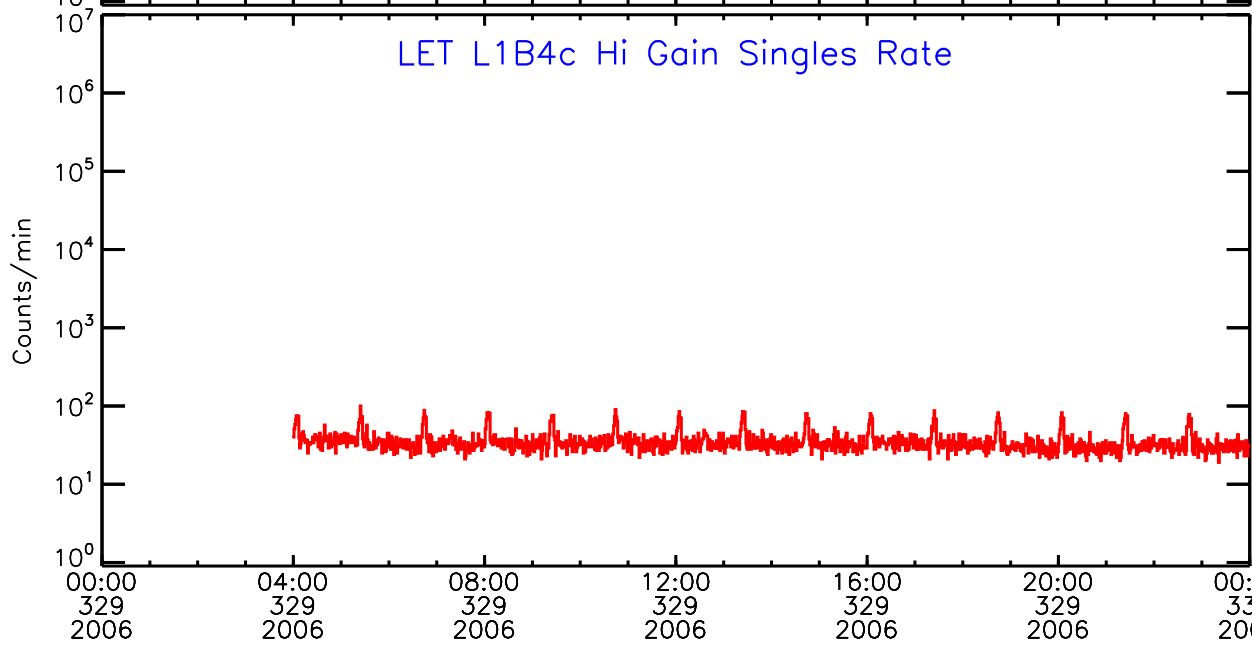

LET ahead Hi-Gain SINGLES RATES Data for 2006-329

Mon Mar 18 15:53:43 2013 ACE Science Center

UTC Day of Year