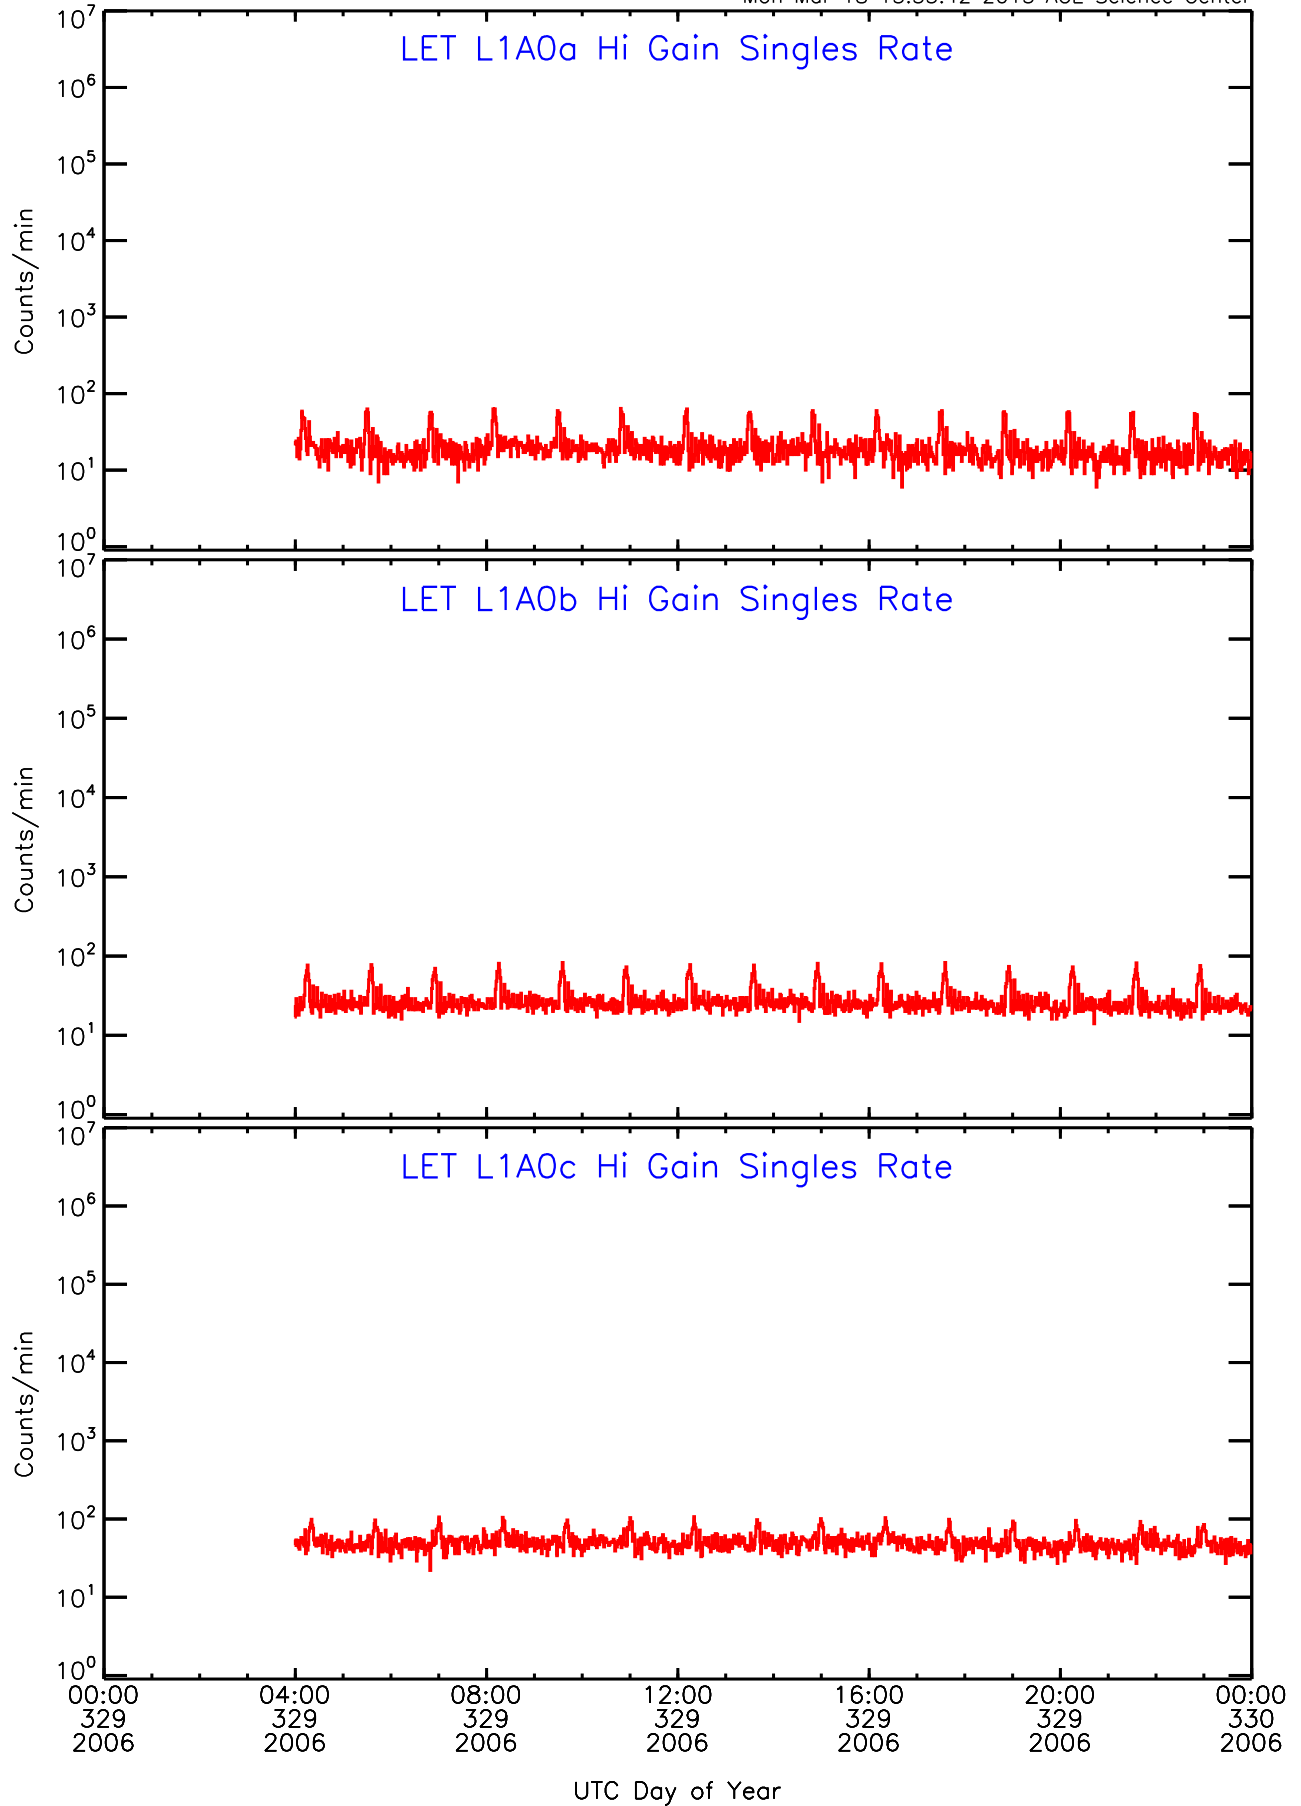

# LET ahead Hi-Gain SINGLES RATES Data for 2006-329

Mon Mar 18 15:53:42 2013 ACE Science Center