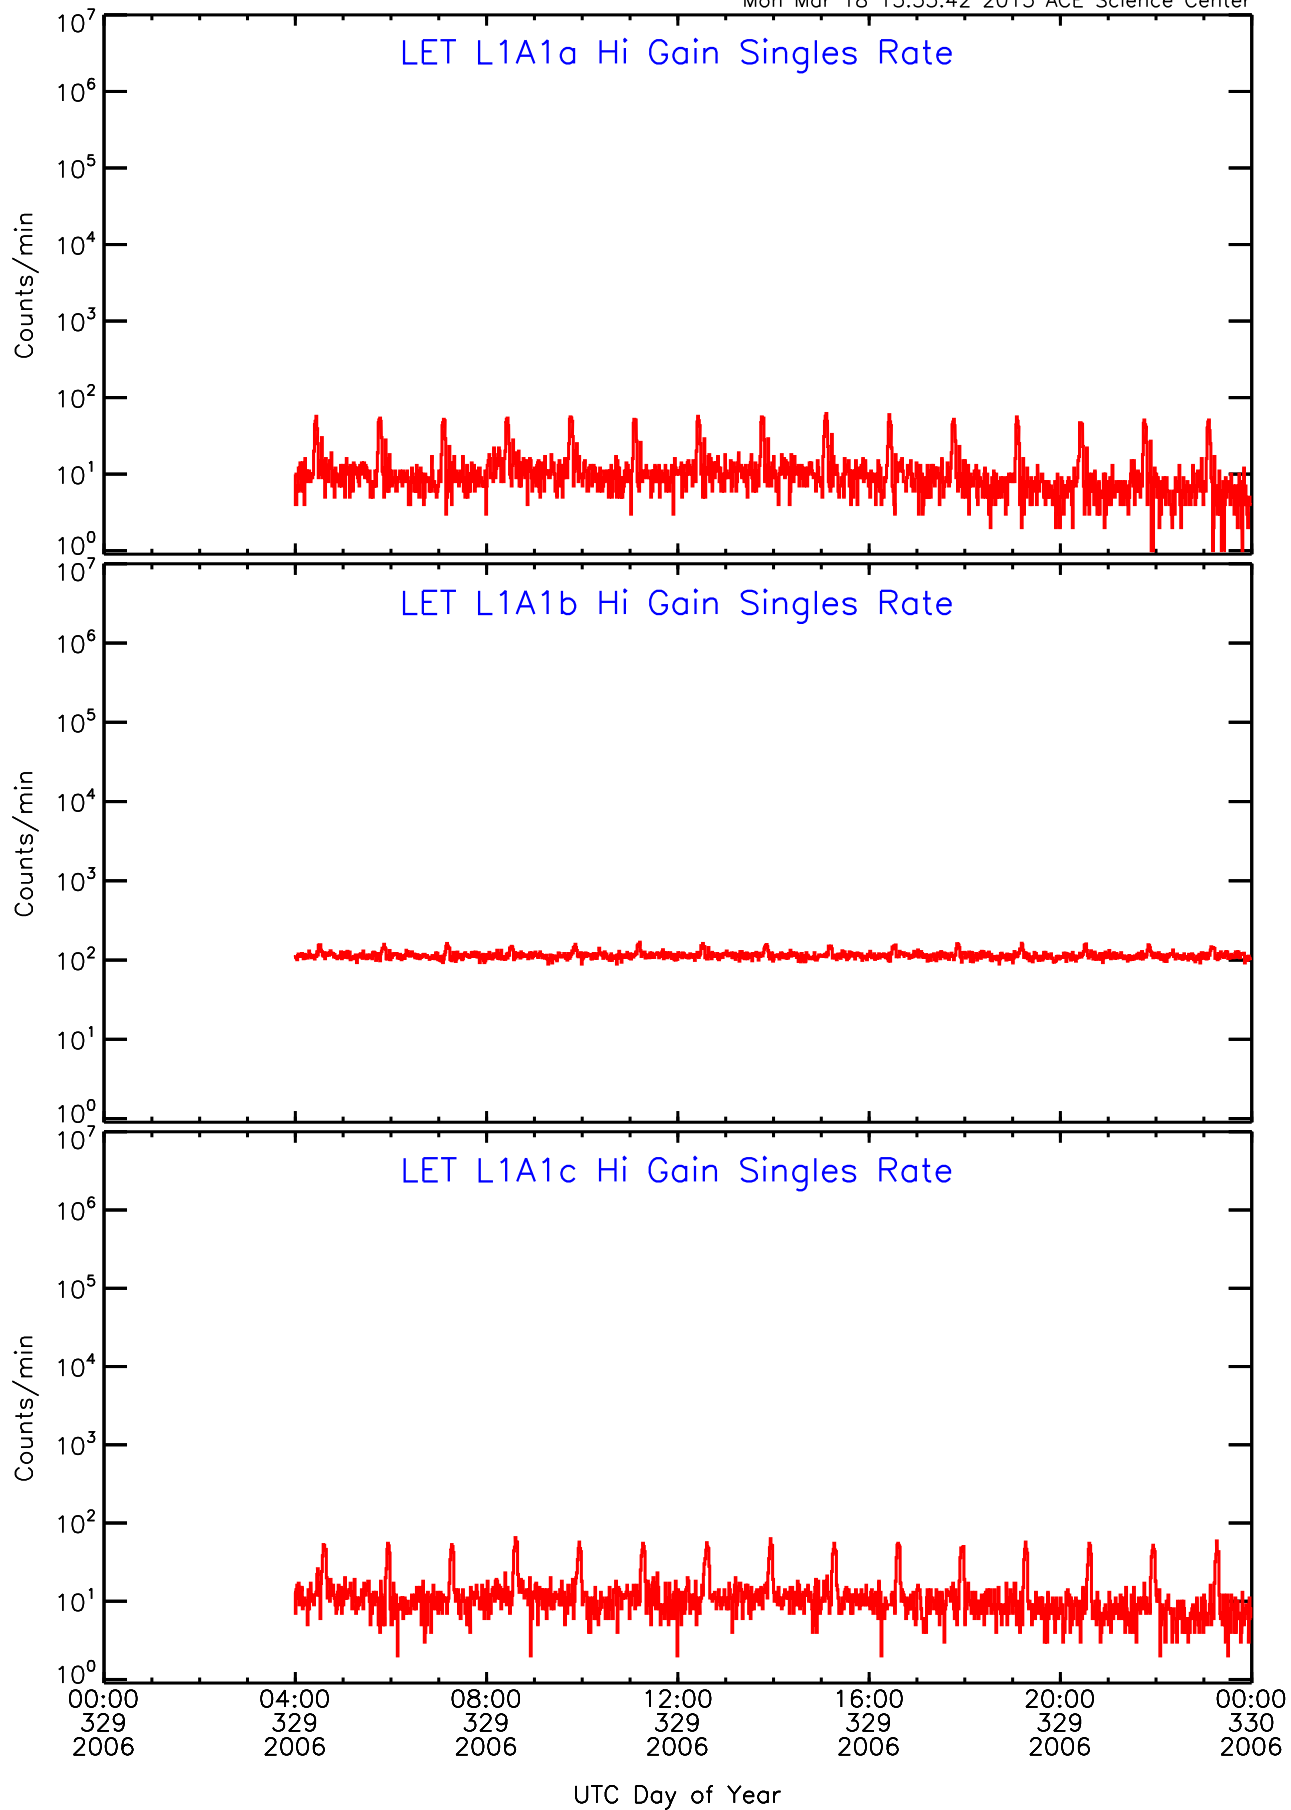

LET ahead Hi-Gain SINGLES RATES Data for 2006-329

Mon Mar 18 15:53:42 2013 ACE Science Center