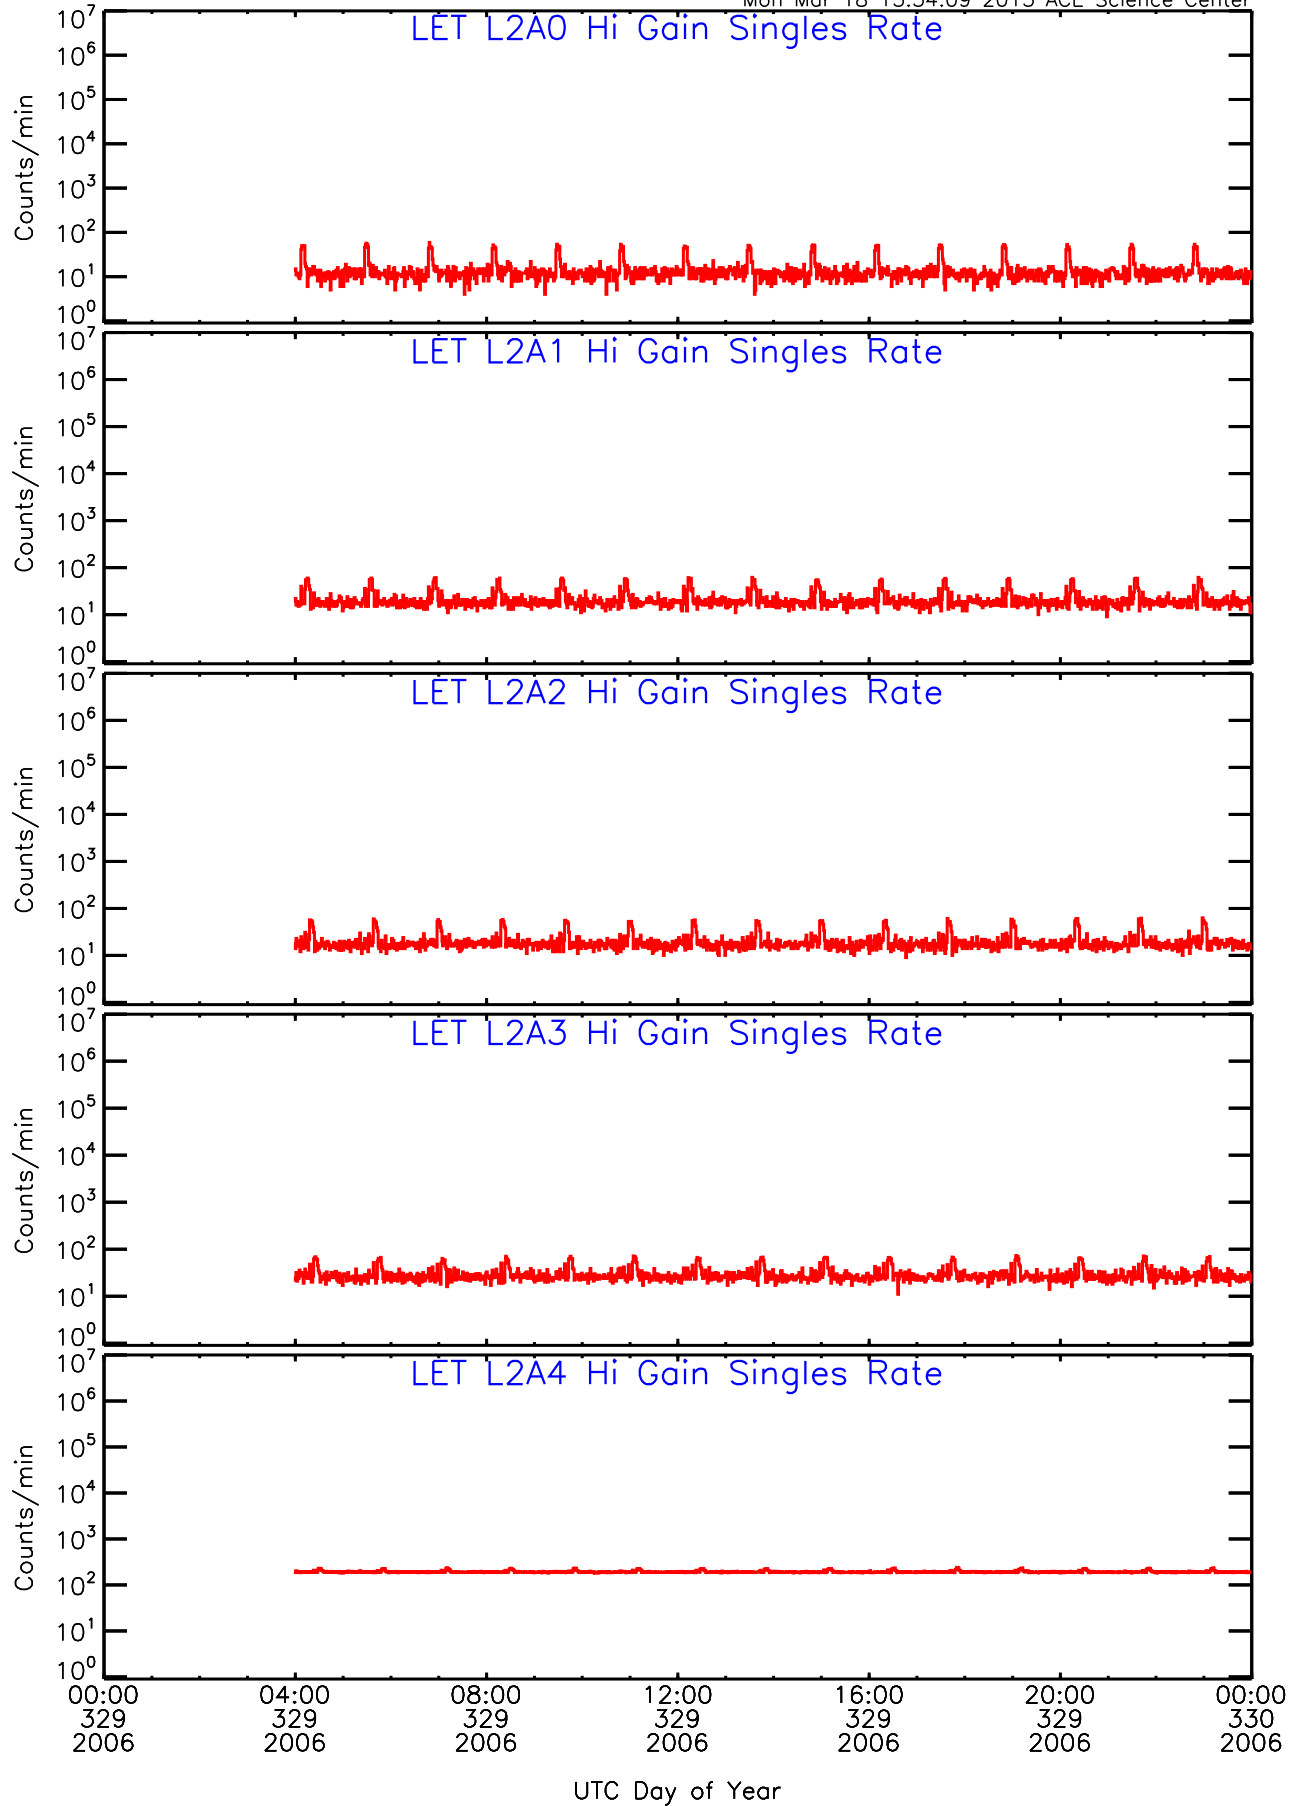

LET ahead Hi-Gain SINGLES RATES Data for 2006-329

Mon Mar 18 15:54:09 2013 ACE Science Center