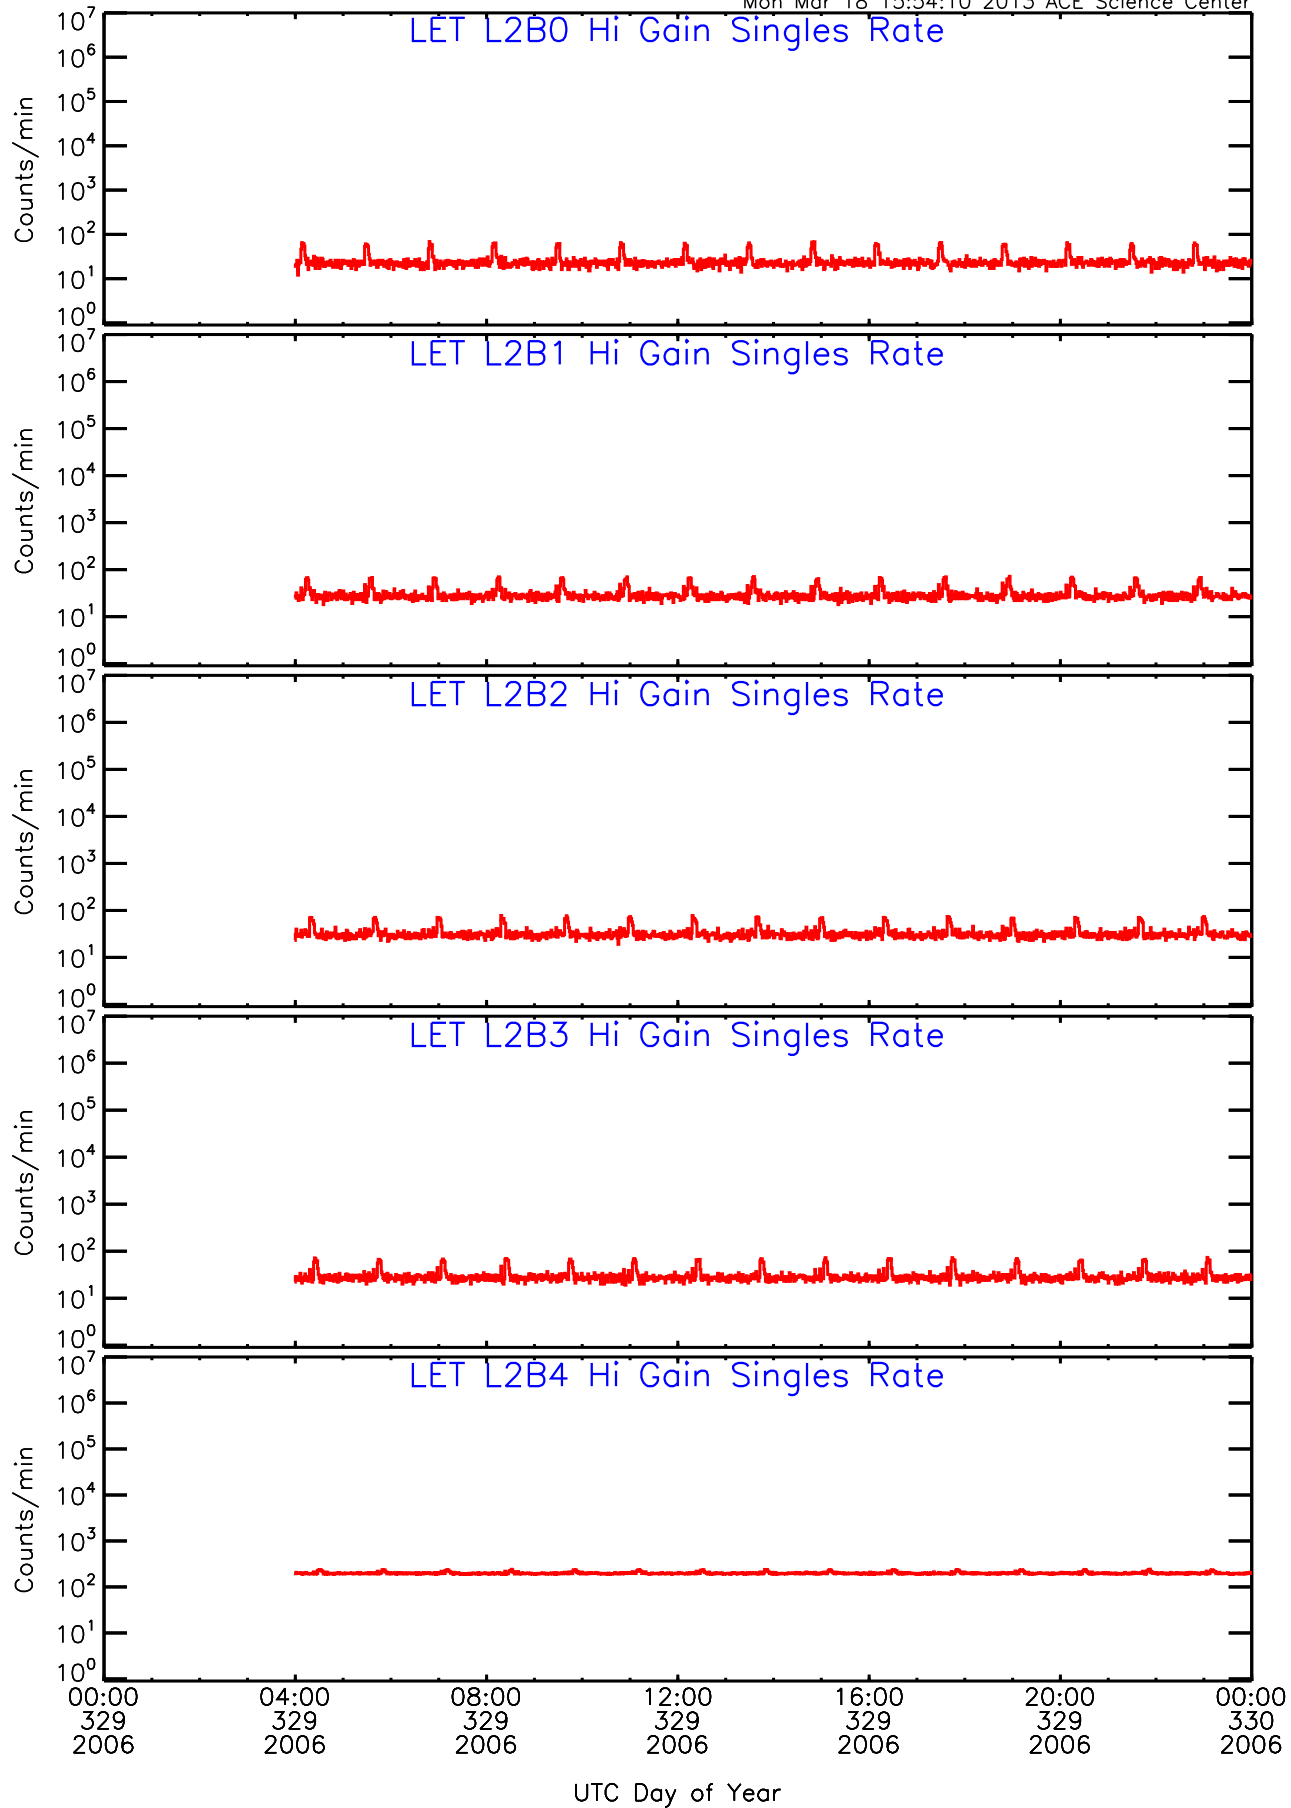

LET ahead Hi-Gain SINGLES RATES Data for 2006-329

Mon Mar 18 15:54:10 2013 ACE Science Center