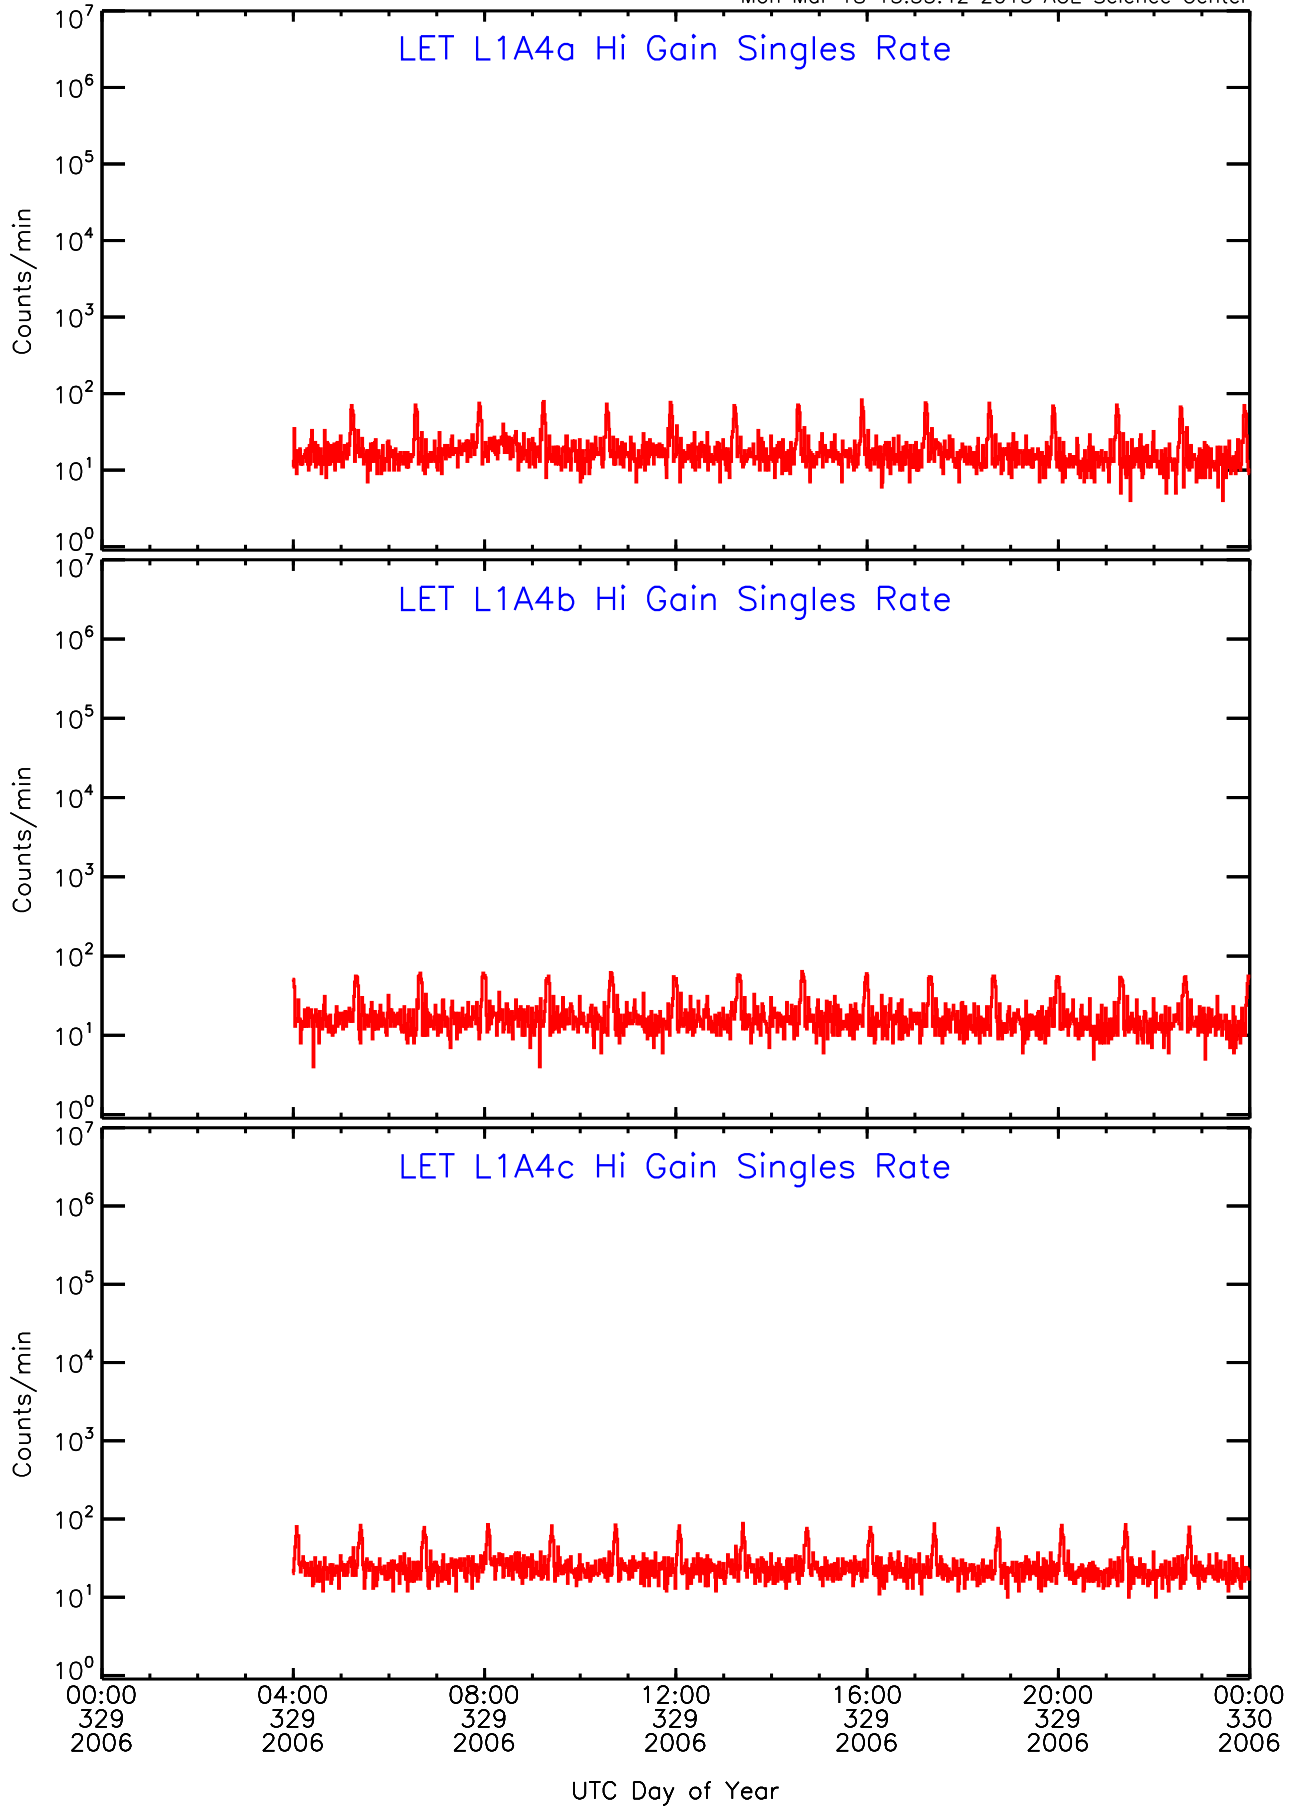

LET ahead Hi-Gain SINGLES RATES Data for 2006-329

Mon Mar 18 15:53:42 2013 ACE Science Center