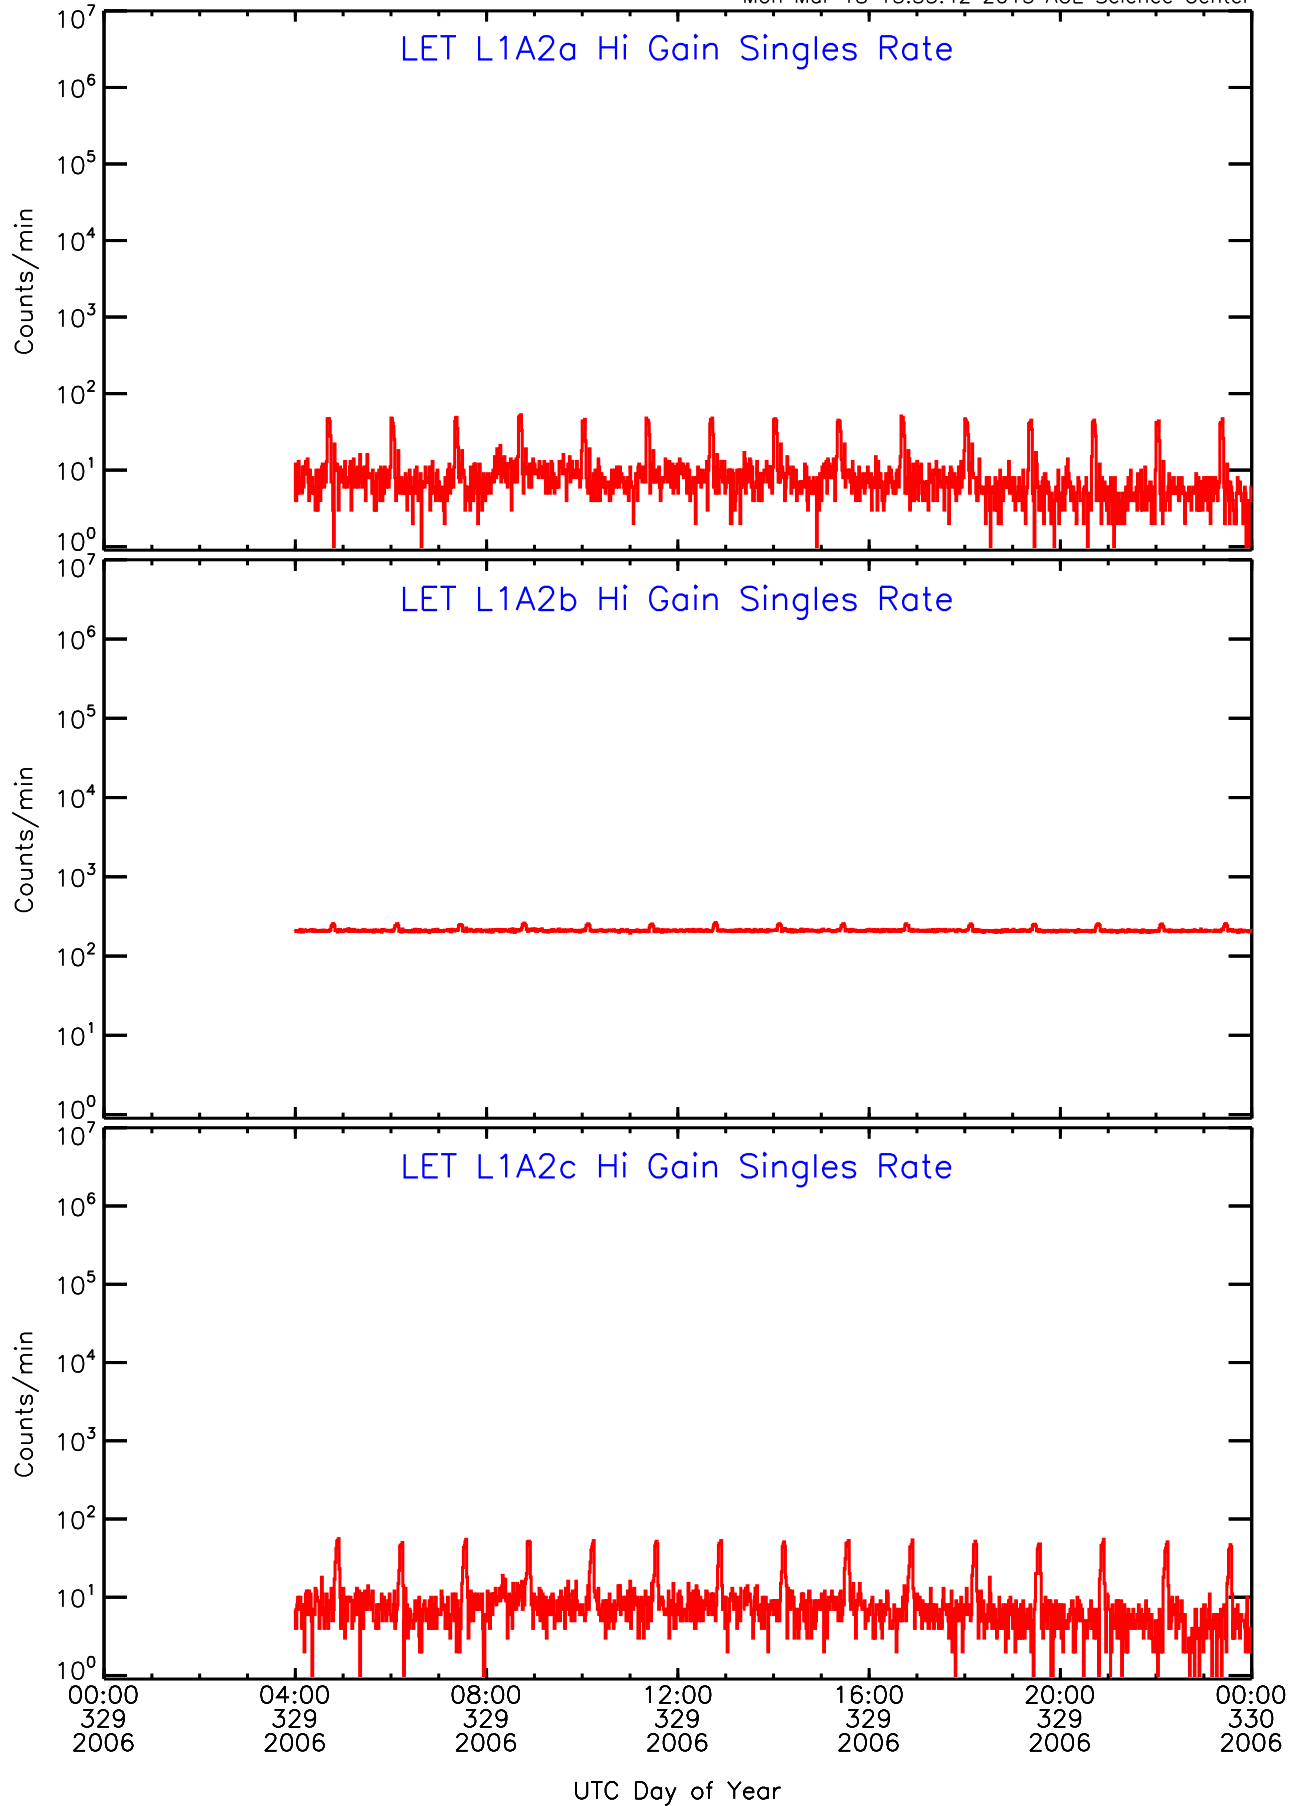

LET ahead Hi-Gain SINGLES RATES Data for 2006-329

Mon Mar 18 15:53:42 2013 ACE Science Center