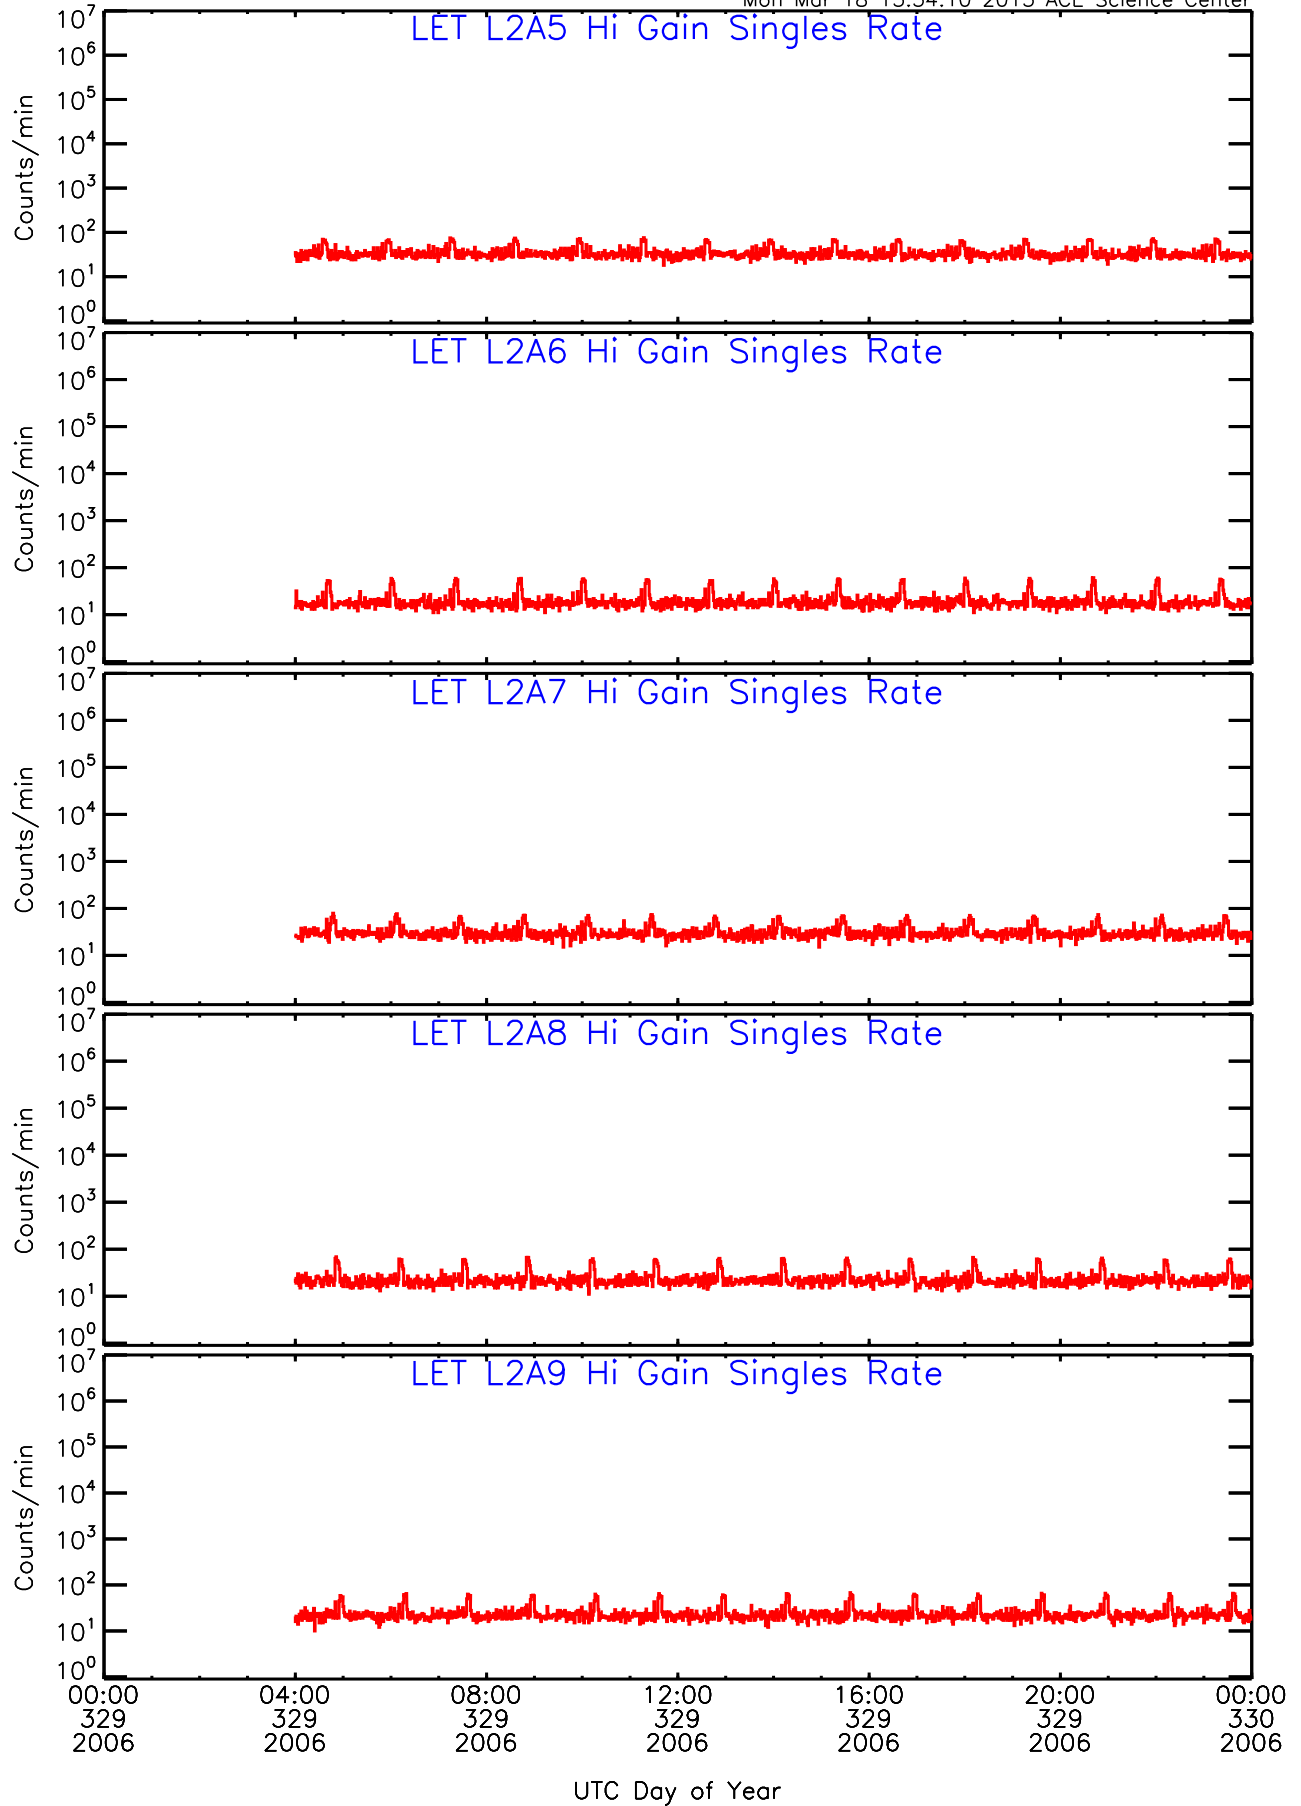

LET ahead Hi-Gain SINGLES RATES Data for 2006-329

Mon Mar 18 15:54:10 2013 ACE Science Center