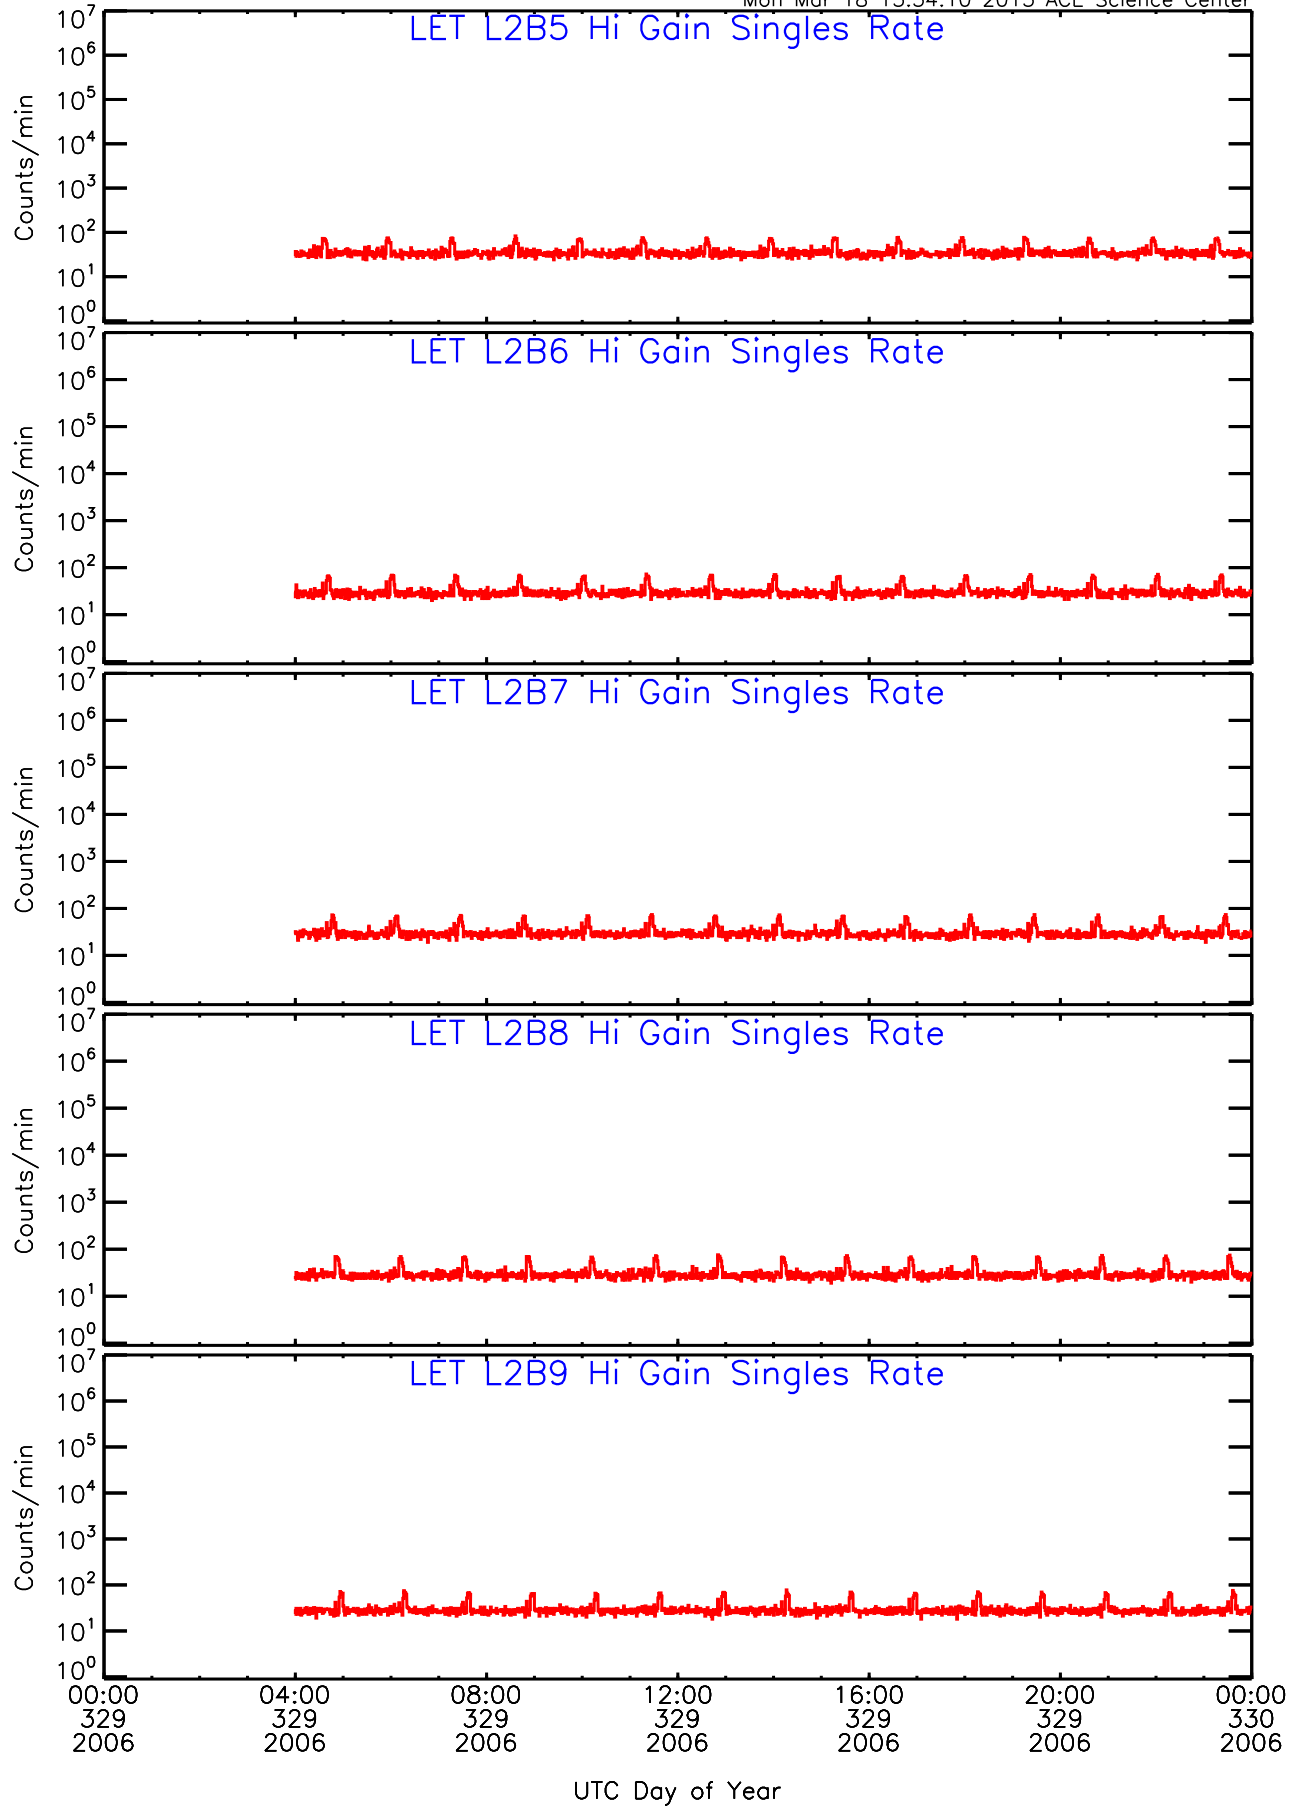

LET ahead Hi-Gain SINGLES RATES Data for 2006-329

Mon Mar 18 15:54:10 2013 ACE Science Center