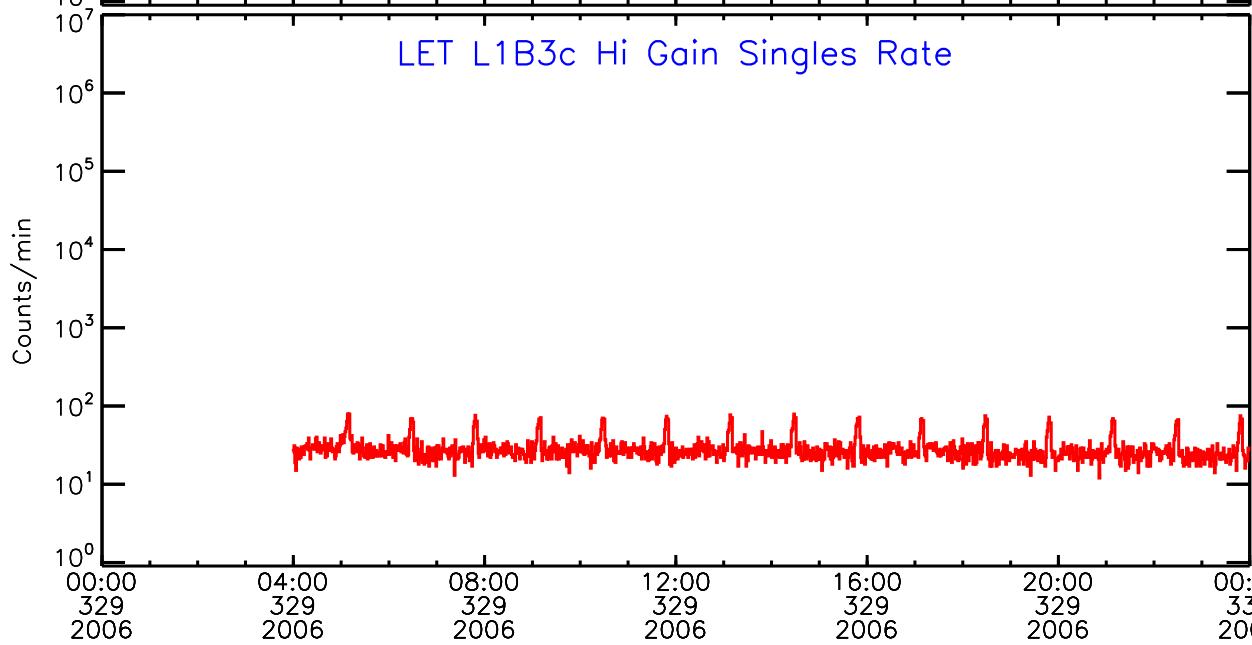

LET ahead Hi-Gain SINGLES RATES Data for 2006-329

Mon Mar 18 15:53:43 2013 ACE Science Center

UTC Day of Year