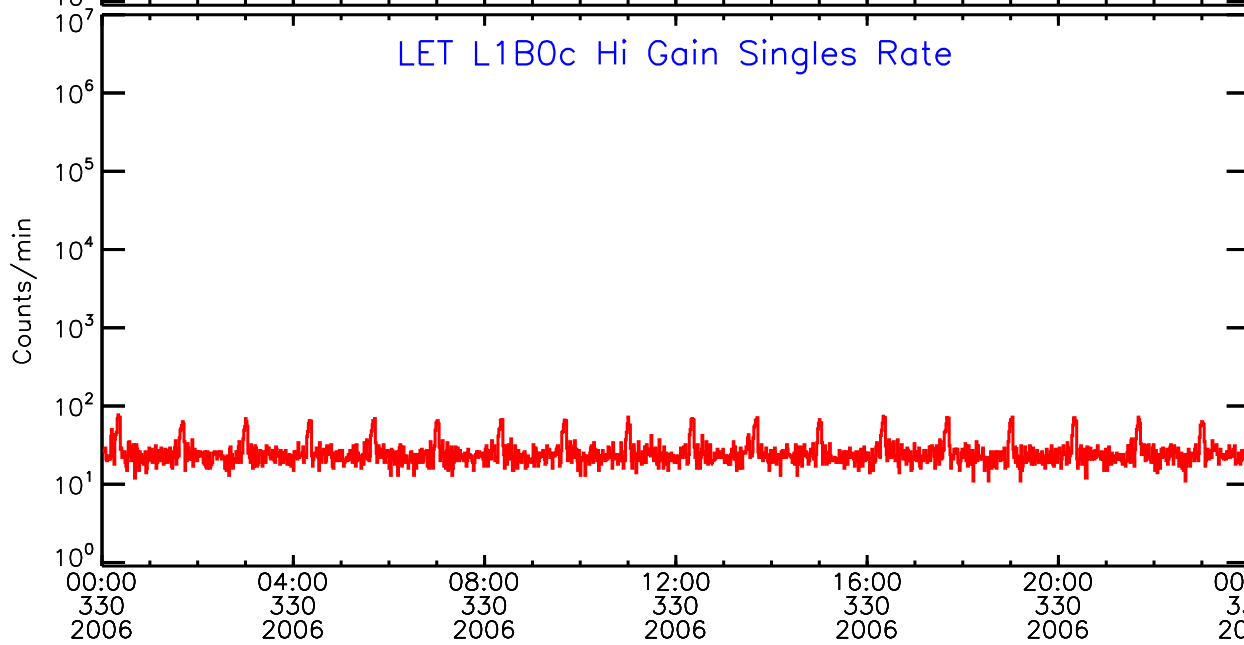

LET ahead Hi-Gain SINGLES RATES Data for 2006-330

Thu Sep 4 12:00:59 2008 ACE Science Center

UTC Day of Year