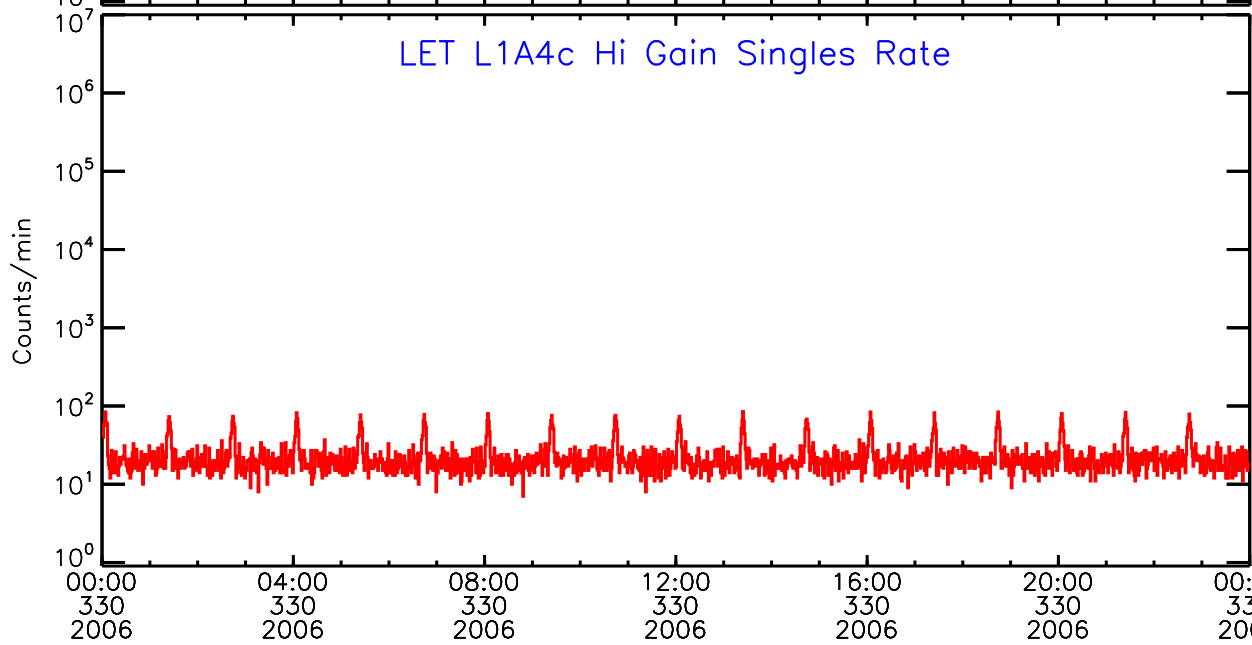

Thu Sep 4 12:00:58 2008 ACE Science Center

LET ahead Hi-Gain SINGLES RATES Data for 2006-330

Thu Sep 4 12:00:58 2008 ACE Science Center

UTC Day of Year

LET ahead Hi-Gain SINGLES RATES Data for 2006-330

Thu Sep 4 12:00:58 2008 ACE Science Center