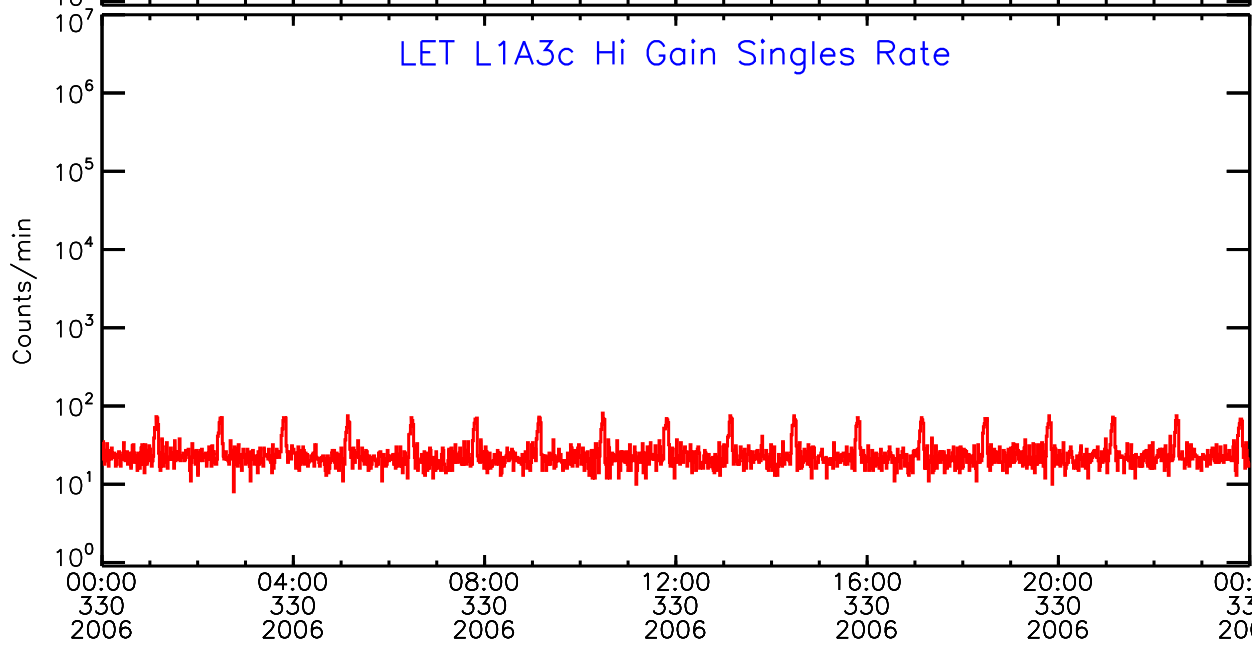

LET ahead Hi-Gain SINGLES RATES Data for 2006-330

Thu Sep 4 12:00:58 2008 ACE Science Center

UTC Day of Year