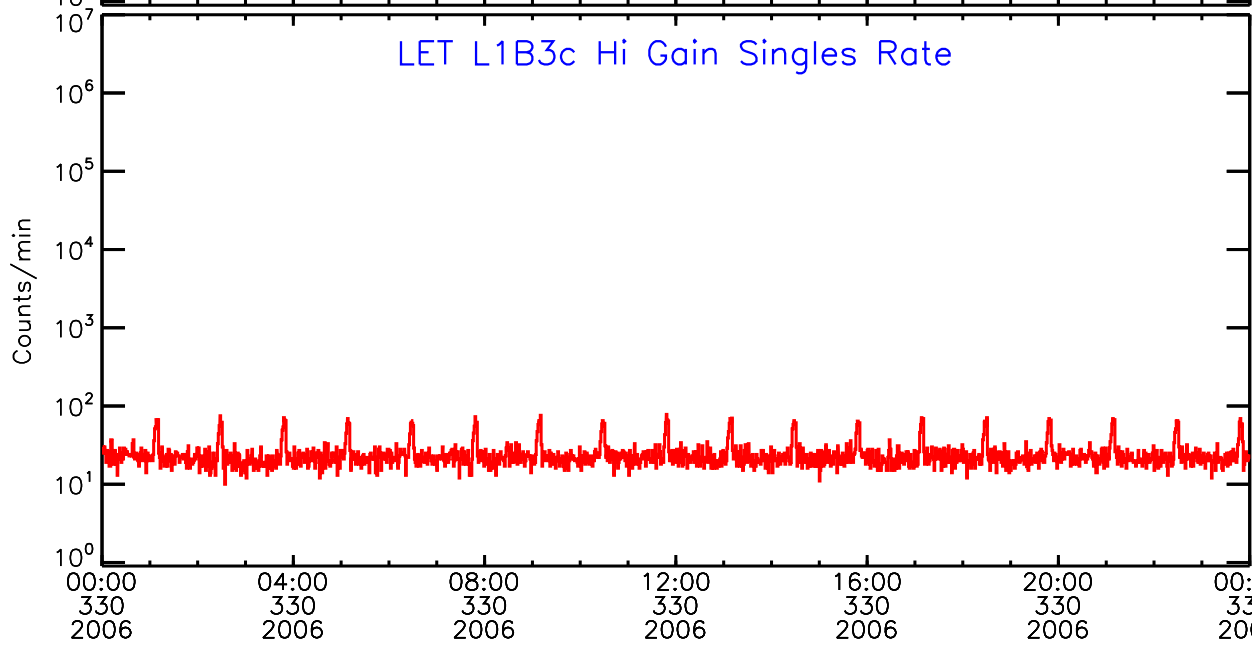

LET ahead Hi-Gain SINGLES RATES Data for 2006-330

Thu Sep 4 12:00:59 2008 ACE Science Center

UTC Day of Year