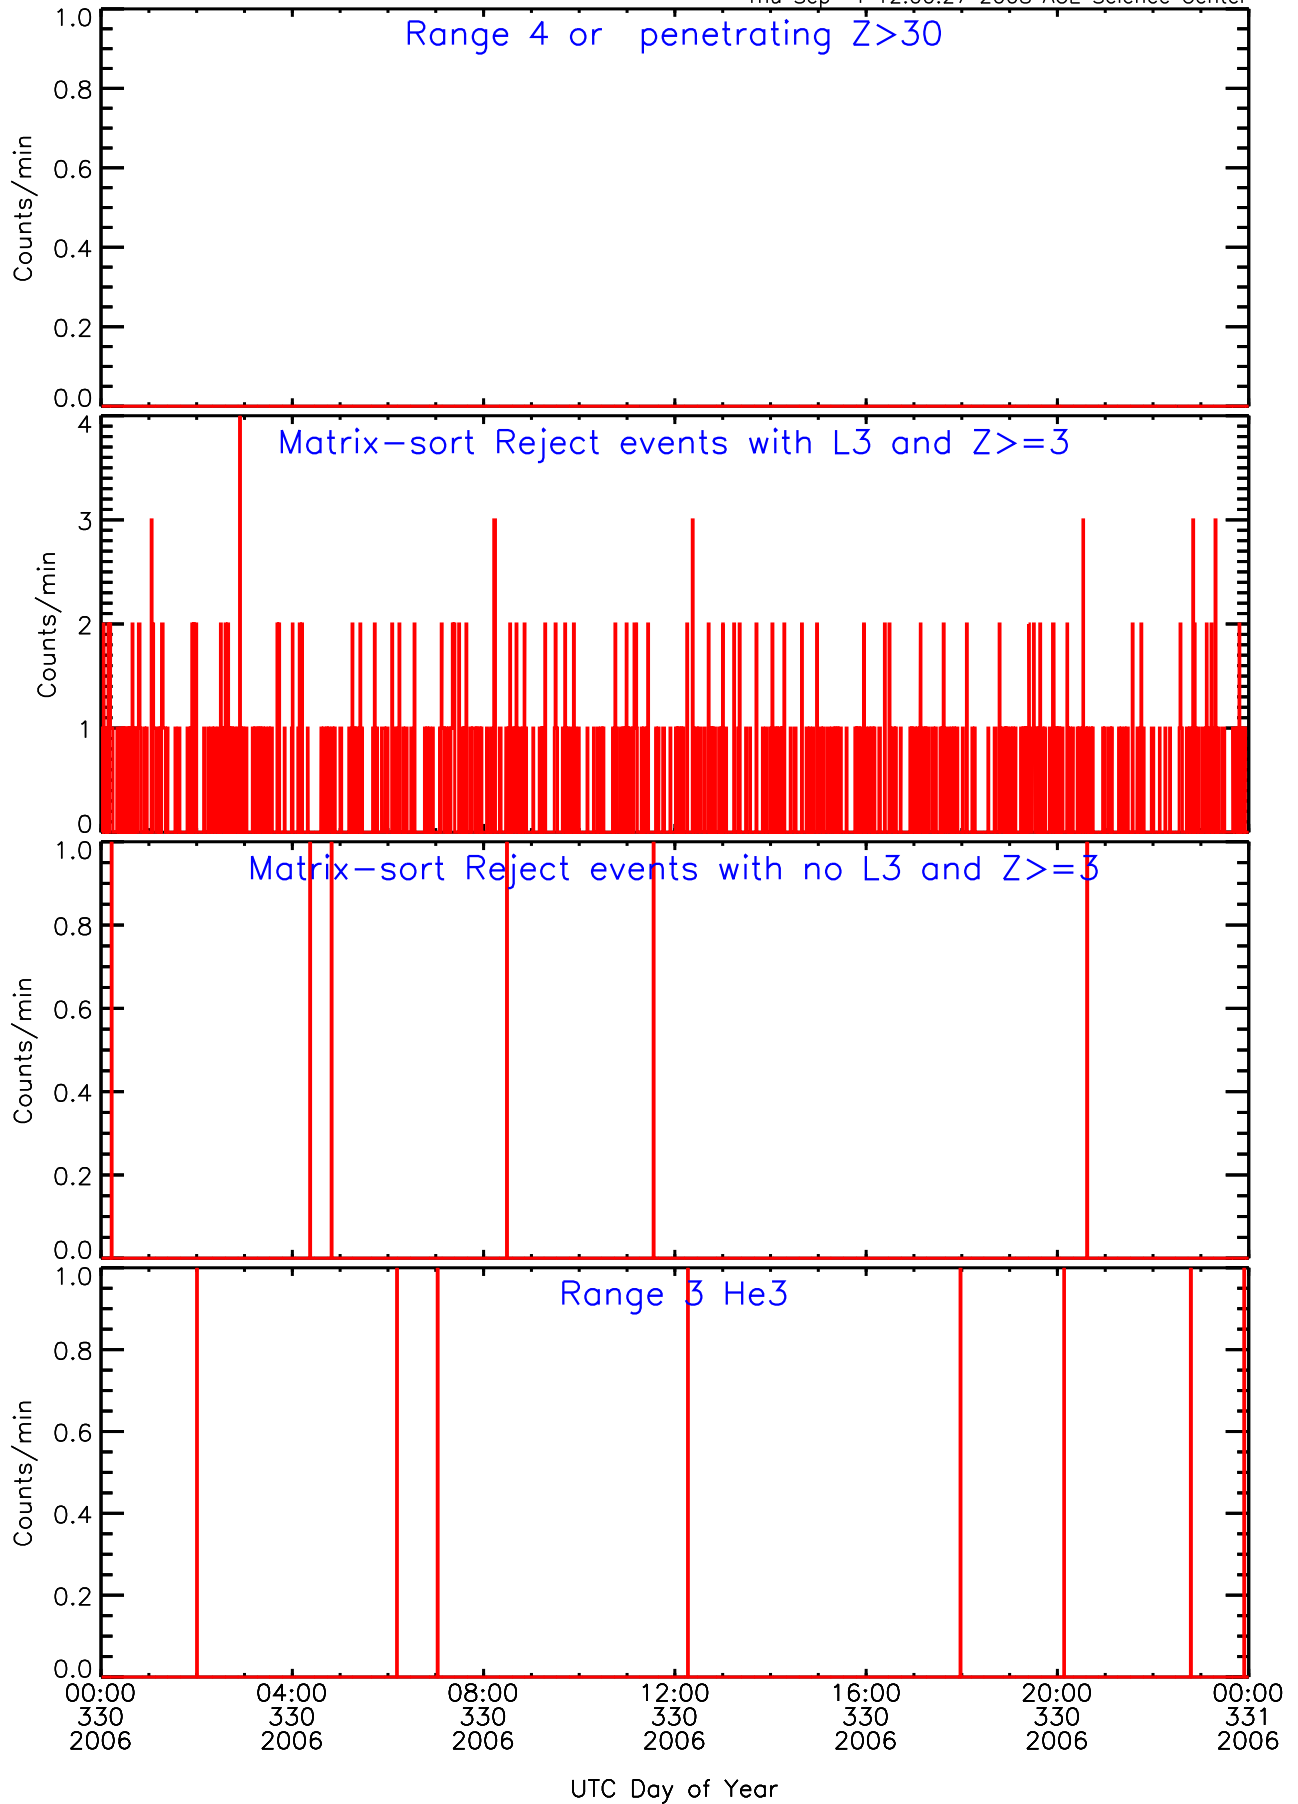

LET ahead Livetime/Trigger Data for 2006-330

Thu Sep 4 12:00:41 2008 ACE Science Center

LET ahead EVPRATES Data for 2006-330

Thu Sep 4 12:00:10 2008 ACE Science Center

LET ahead EVPRATES Data for 2006-330

Thu Sep 4 12:00:10 2008 ACE Science Center

LET ahead EVPRATES Data for 2006-330

Thu Sep 4 12:00:11 2008 ACE Science Center

LET ahead EVPRATES Data for 2006-330

Thu Sep 4 12:00:11 2008 ACE Science Center

LET ahead BUFRATES Data for 2006-330

Thu Sep 4 12:00:26 2008 ACE Science Center

LET ahead BUFRATES Data for 2006-330

Thu Sep 4 12:00:26 2008 ACE Science Center

LET ahead BUFRATES Data for 2006-330

Thu Sep 4 12:00:27 2008 ACE Science Center

LET ahead BUFRATES Data for 2006-330

Thu Sep 4 12:00:27 2008 ACE Science Center

LET ahead BUFRATES Data for 2006-330

Thu Sep 4 12:00:27 2008 ACE Science Center

LET ahead BUFRATES Data for 2006-330

Thu Sep 4 12:00:27 2008 ACE Science Center

LET ahead BUFRATES Data for 2006-330