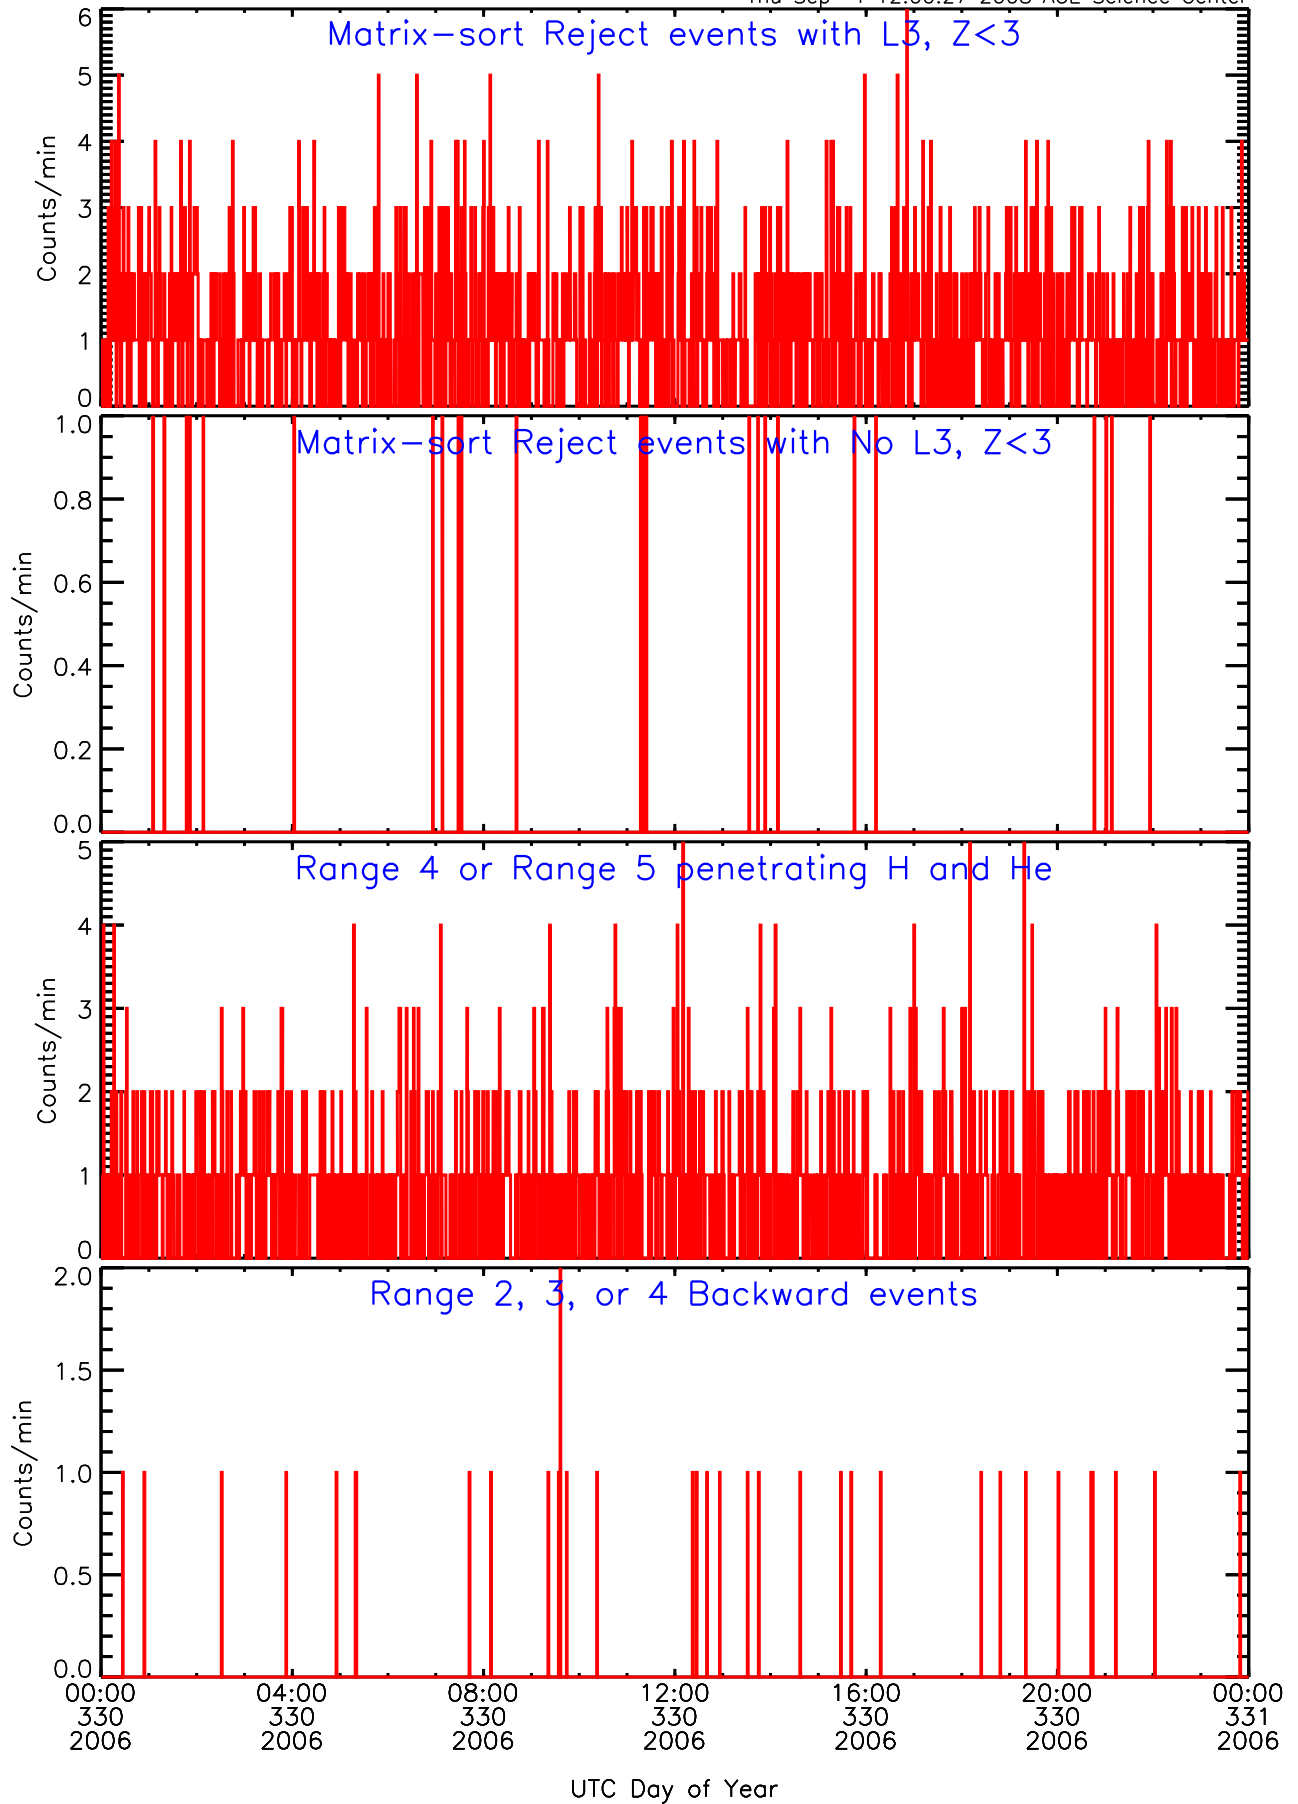

LET ahead Livetime/Trigger Data for 2006-330

Thu Sep 4 12:00:41 2008 ACE Science Center

LET ahead EVPRATES Data for 2006-330

Thu Sep 4 12:00:10 2008 ACE Science Center

LET ahead EVPRATES Data for 2006-330

Thu Sep 4 12:00:10 2008 ACE Science Center

LET ahead EVPRATES Data for 2006-330

Thu Sep 4 12:00:11 2008 ACE Science Center

LET ahead EVPRATES Data for 2006-330

Thu Sep 4 12:00:11 2008 ACE Science Center

LET ahead BUFRATES Data for 2006-330

Thu Sep 4 12:00:26 2008 ACE Science Center

LET ahead BUFRATES Data for 2006-330

Thu Sep 4 12:00:26 2008 ACE Science Center

LET ahead BUFRATES Data for 2006-330

Thu Sep 4 12:00:27 2008 ACE Science Center

LET ahead BUFRATES Data for 2006-330

Thu Sep 4 12:00:27 2008 ACE Science Center

LET ahead BUFRATES Data for 2006-330

Thu Sep 4 12:00:27 2008 ACE Science Center

LET ahead BUFRATES Data for 2006-330

Thu Sep 4 12:00:27 2008 ACE Science Center

LET ahead BUFRATES Data for 2006-330