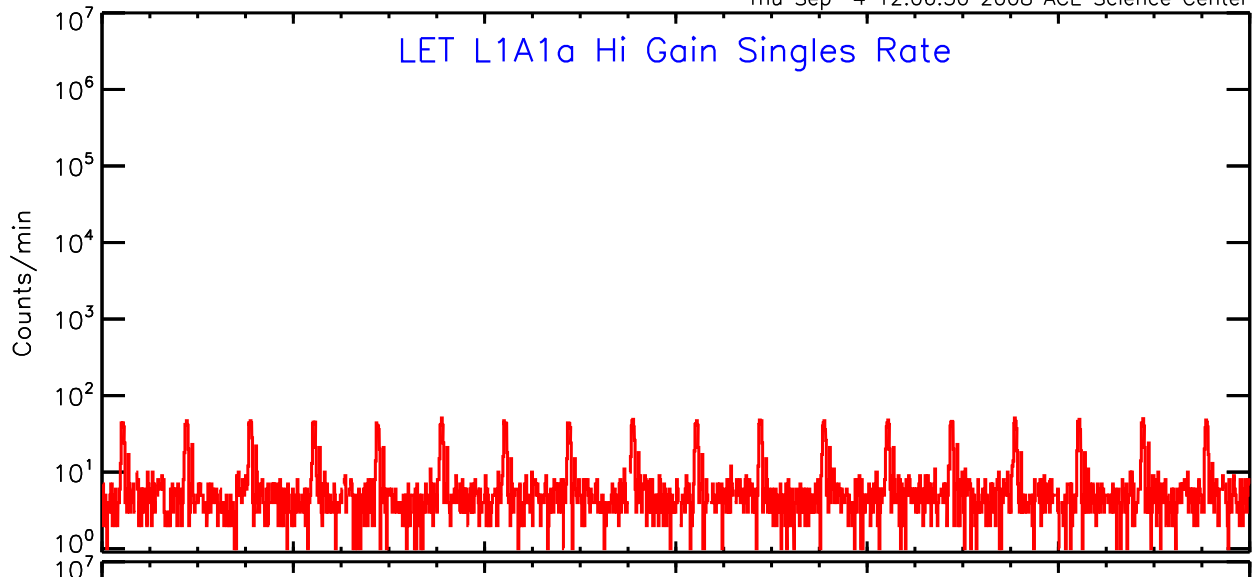

# LET ahead Hi-Gain SINGLES RATES Data for 2006-331

Thu Sep 4 12:06:50 2008 ACE Science Center

00:00 04:00 08:00 12:00 16:00 20:00 00:00  
331 331 331 331 331 331 332  
2006 2006 2006 2006 2006 2006 2006