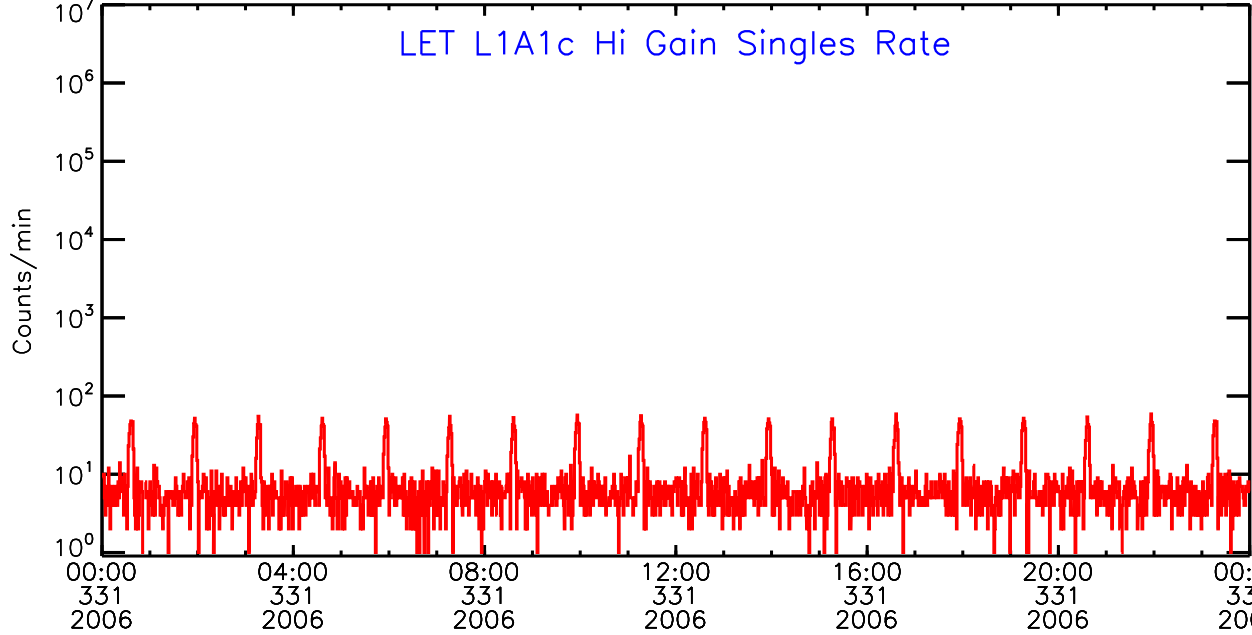

# LET ahead Hi-Gain SINGLES RATES Data for 2006-331

Thu Sep 4 12:06:50 2008 ACE Science Center

00:00 04:00 08:00 12:00 16:00 20:00 00:00  
331 331 331 331 331 331 332  
2006 2006 2006 2006 2006 2006 2006