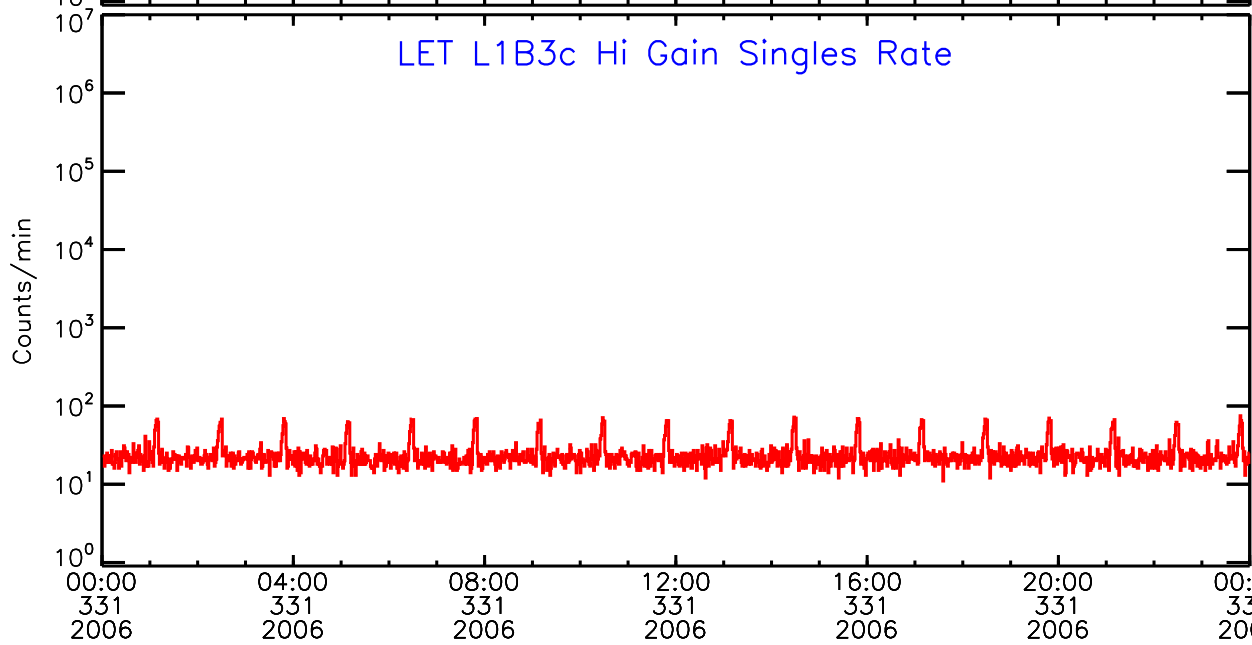

LET ahead Hi-Gain SINGLES RATES Data for 2006-331

Thu Sep 4 12:06:51 2008 ACE Science Center

UTC Day of Year