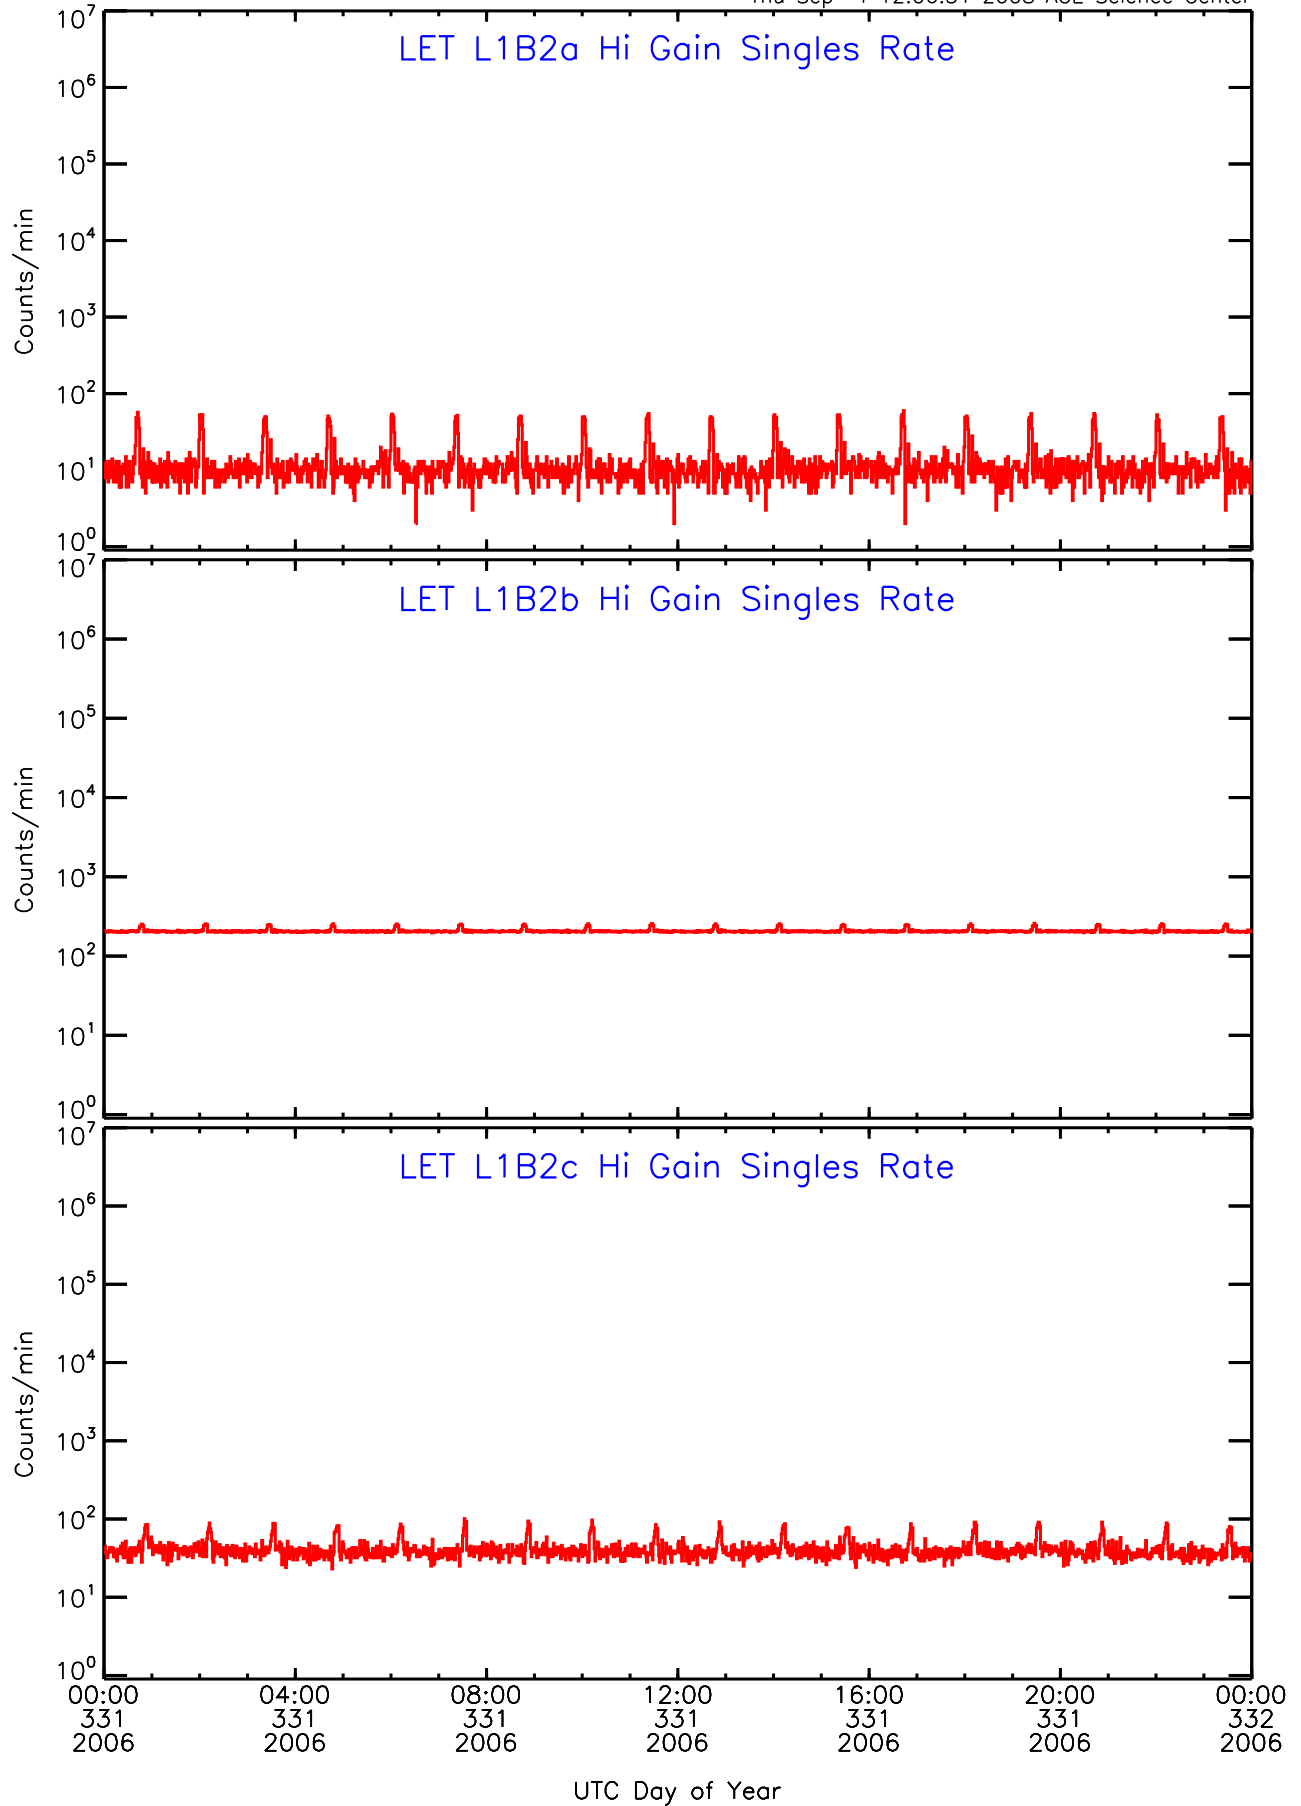

LET ahead Hi-Gain SINGLES RATES Data for 2006-331

Thu Sep 4 12:06:51 2008 ACE Science Center