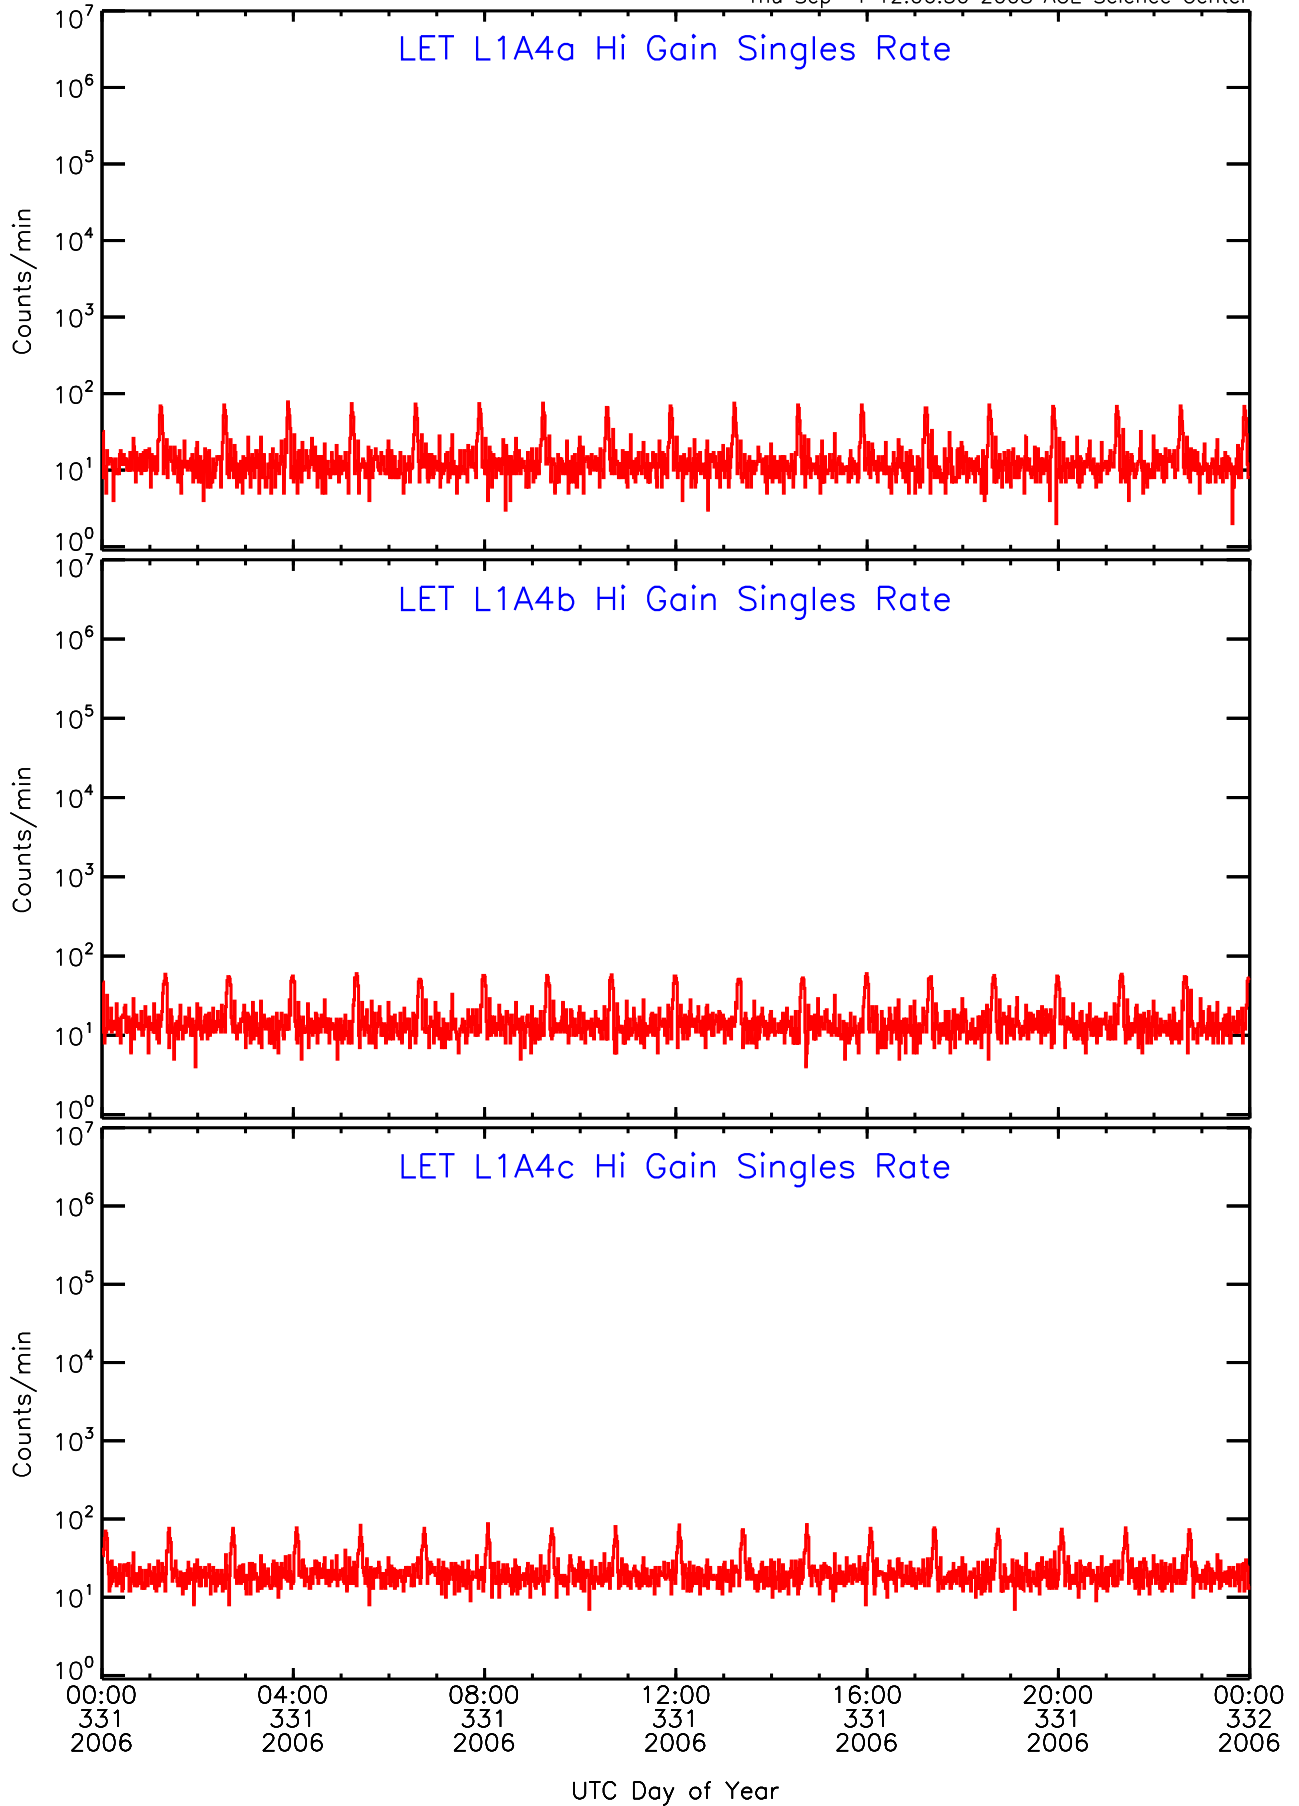

LET ahead Hi-Gain SINGLES RATES Data for 2006-331

Thu Sep 4 12:06:50 2008 ACE Science Center