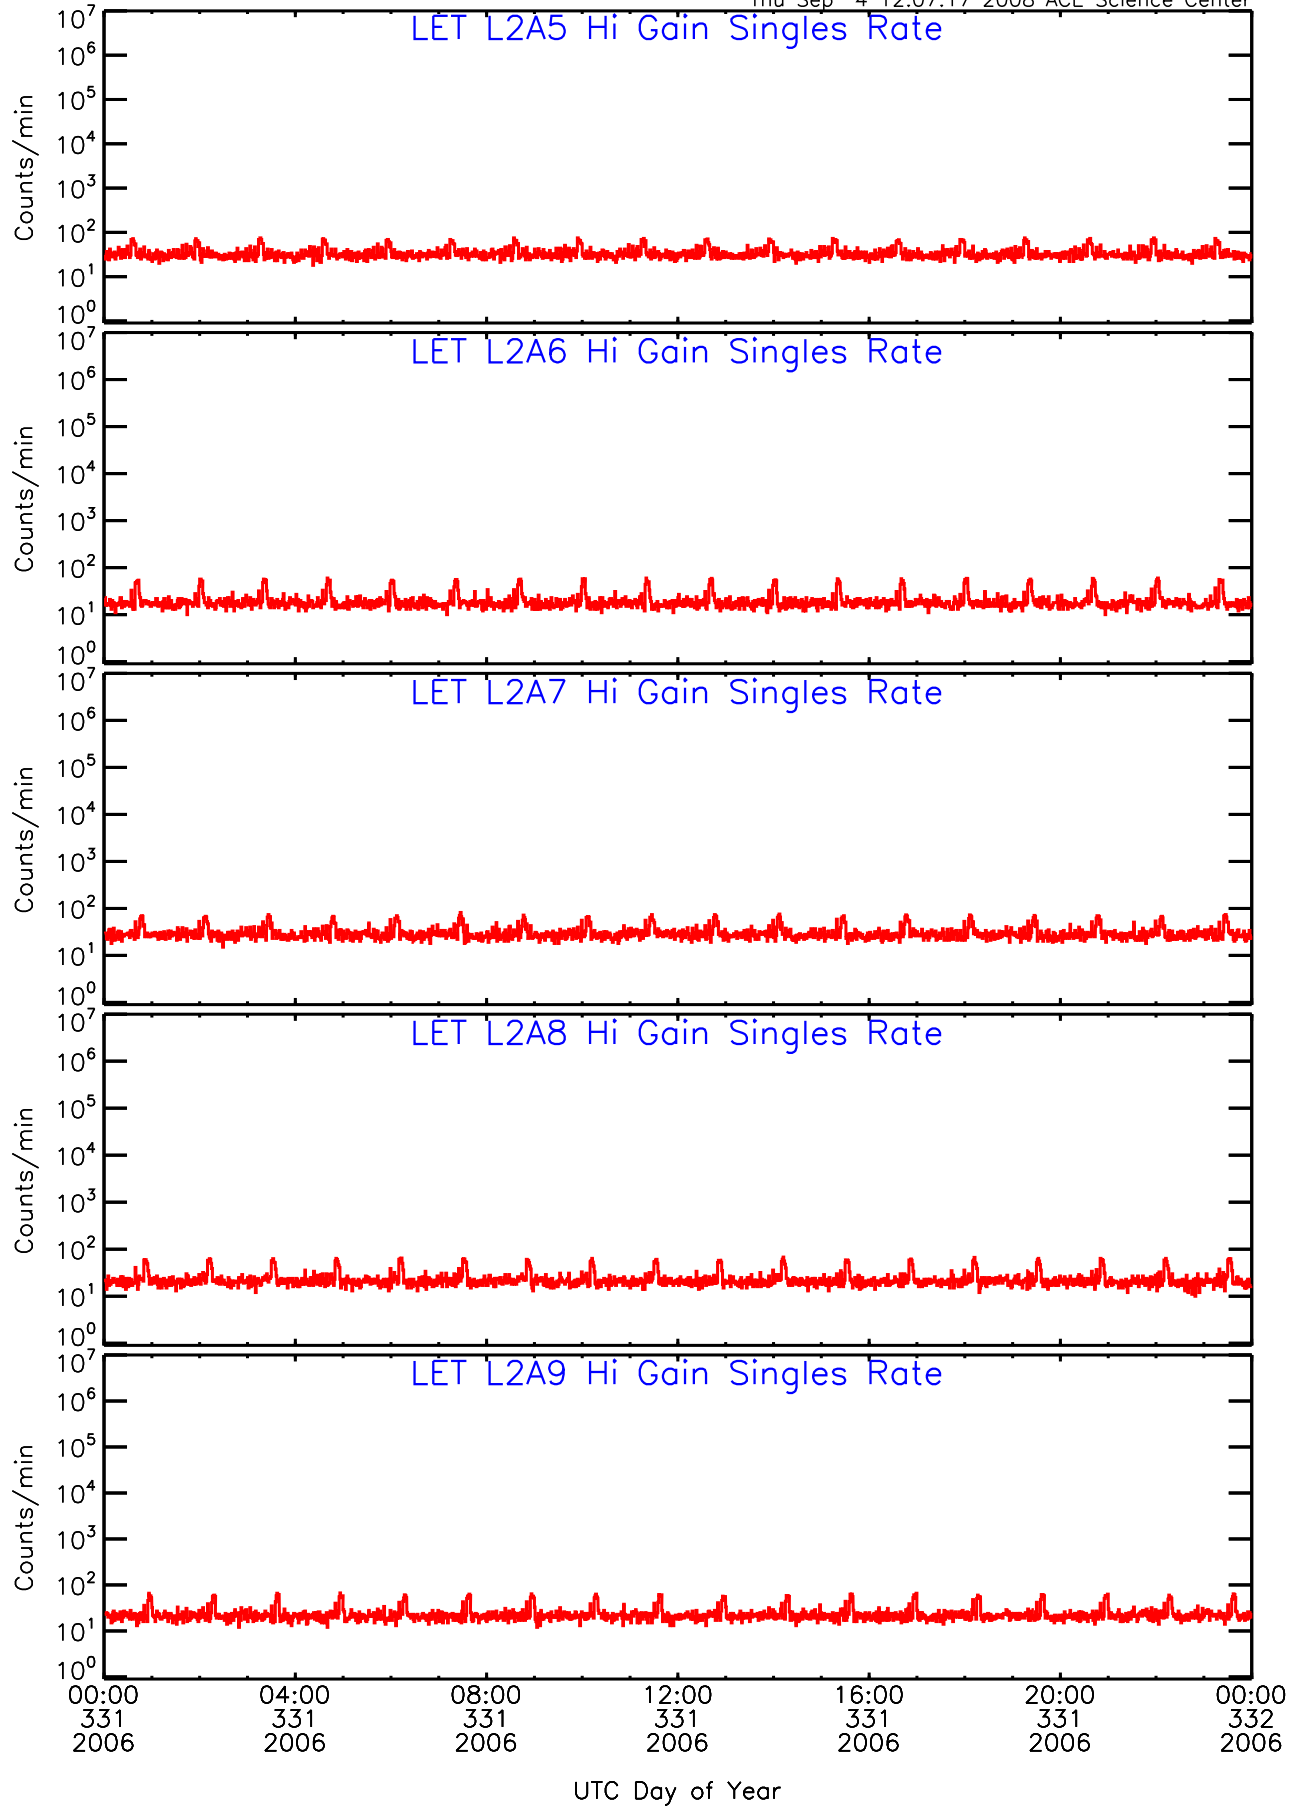

LET ahead Hi-Gain SINGLES RATES Data for 2006-331

Thu Sep 4 12:07:17 2008 ACE Science Center