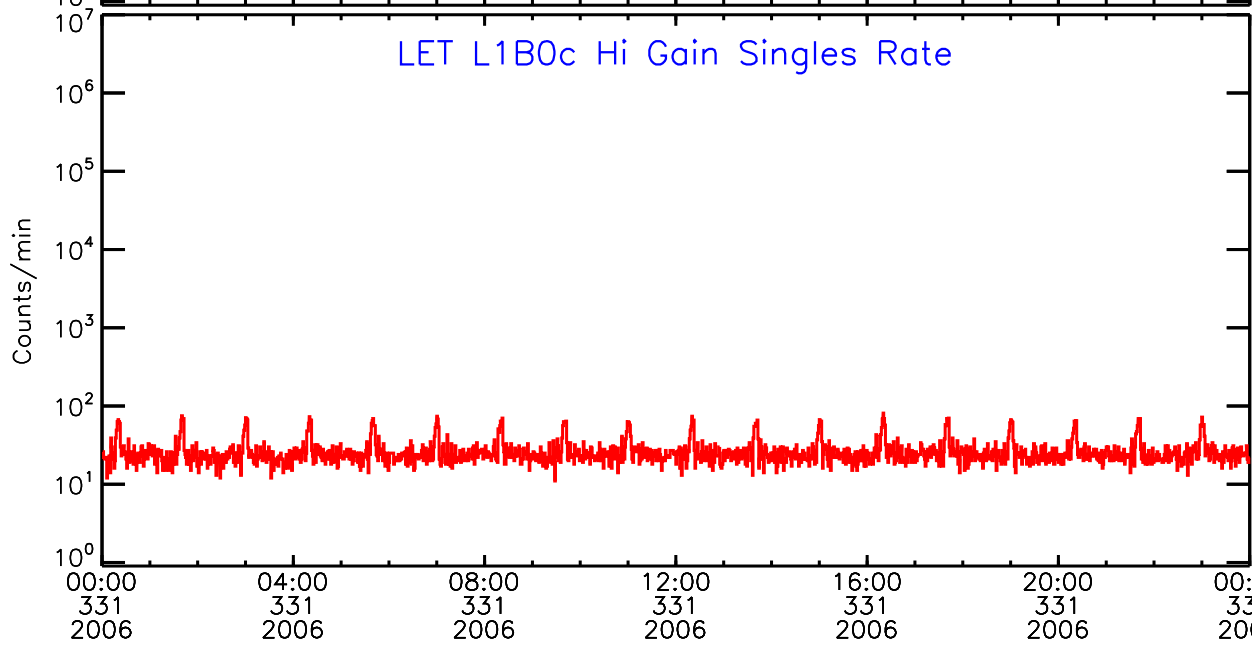

LET ahead Hi-Gain SINGLES RATES Data for 2006-331

Thu Sep 4 12:06:51 2008 ACE Science Center

UTC Day of Year