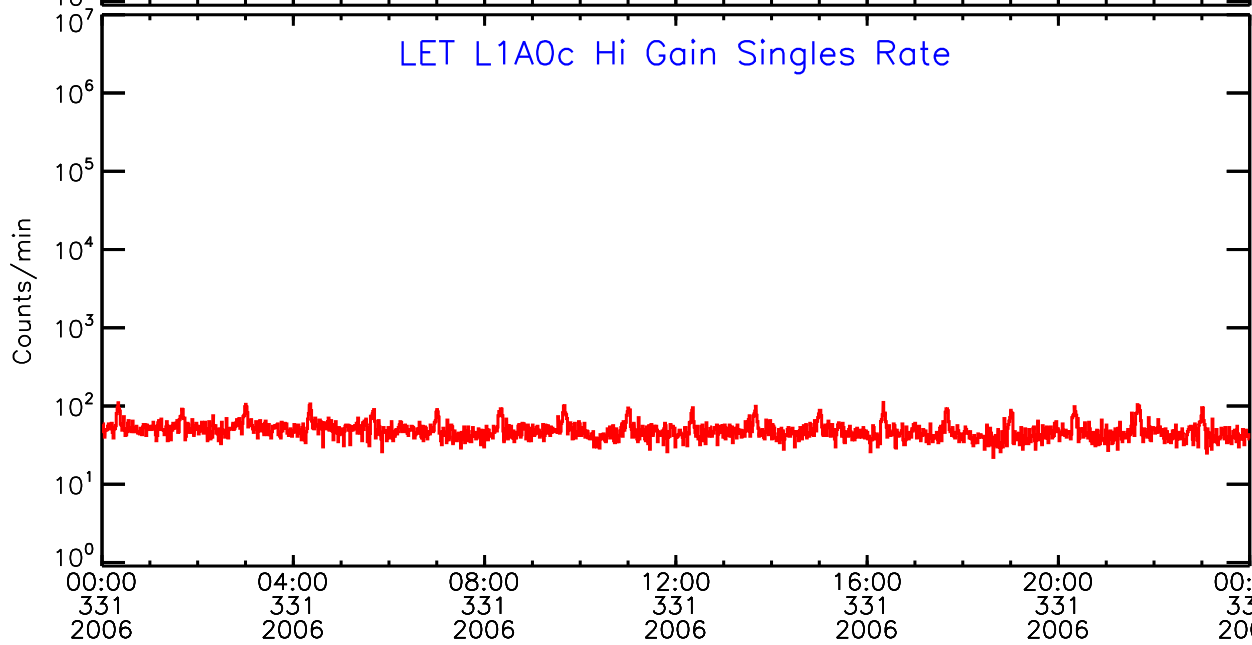

LET ahead Hi-Gain SINGLES RATES Data for 2006-331

Thu Sep 4 12:06:50 2008 ACE Science Center

UTC Day of Year