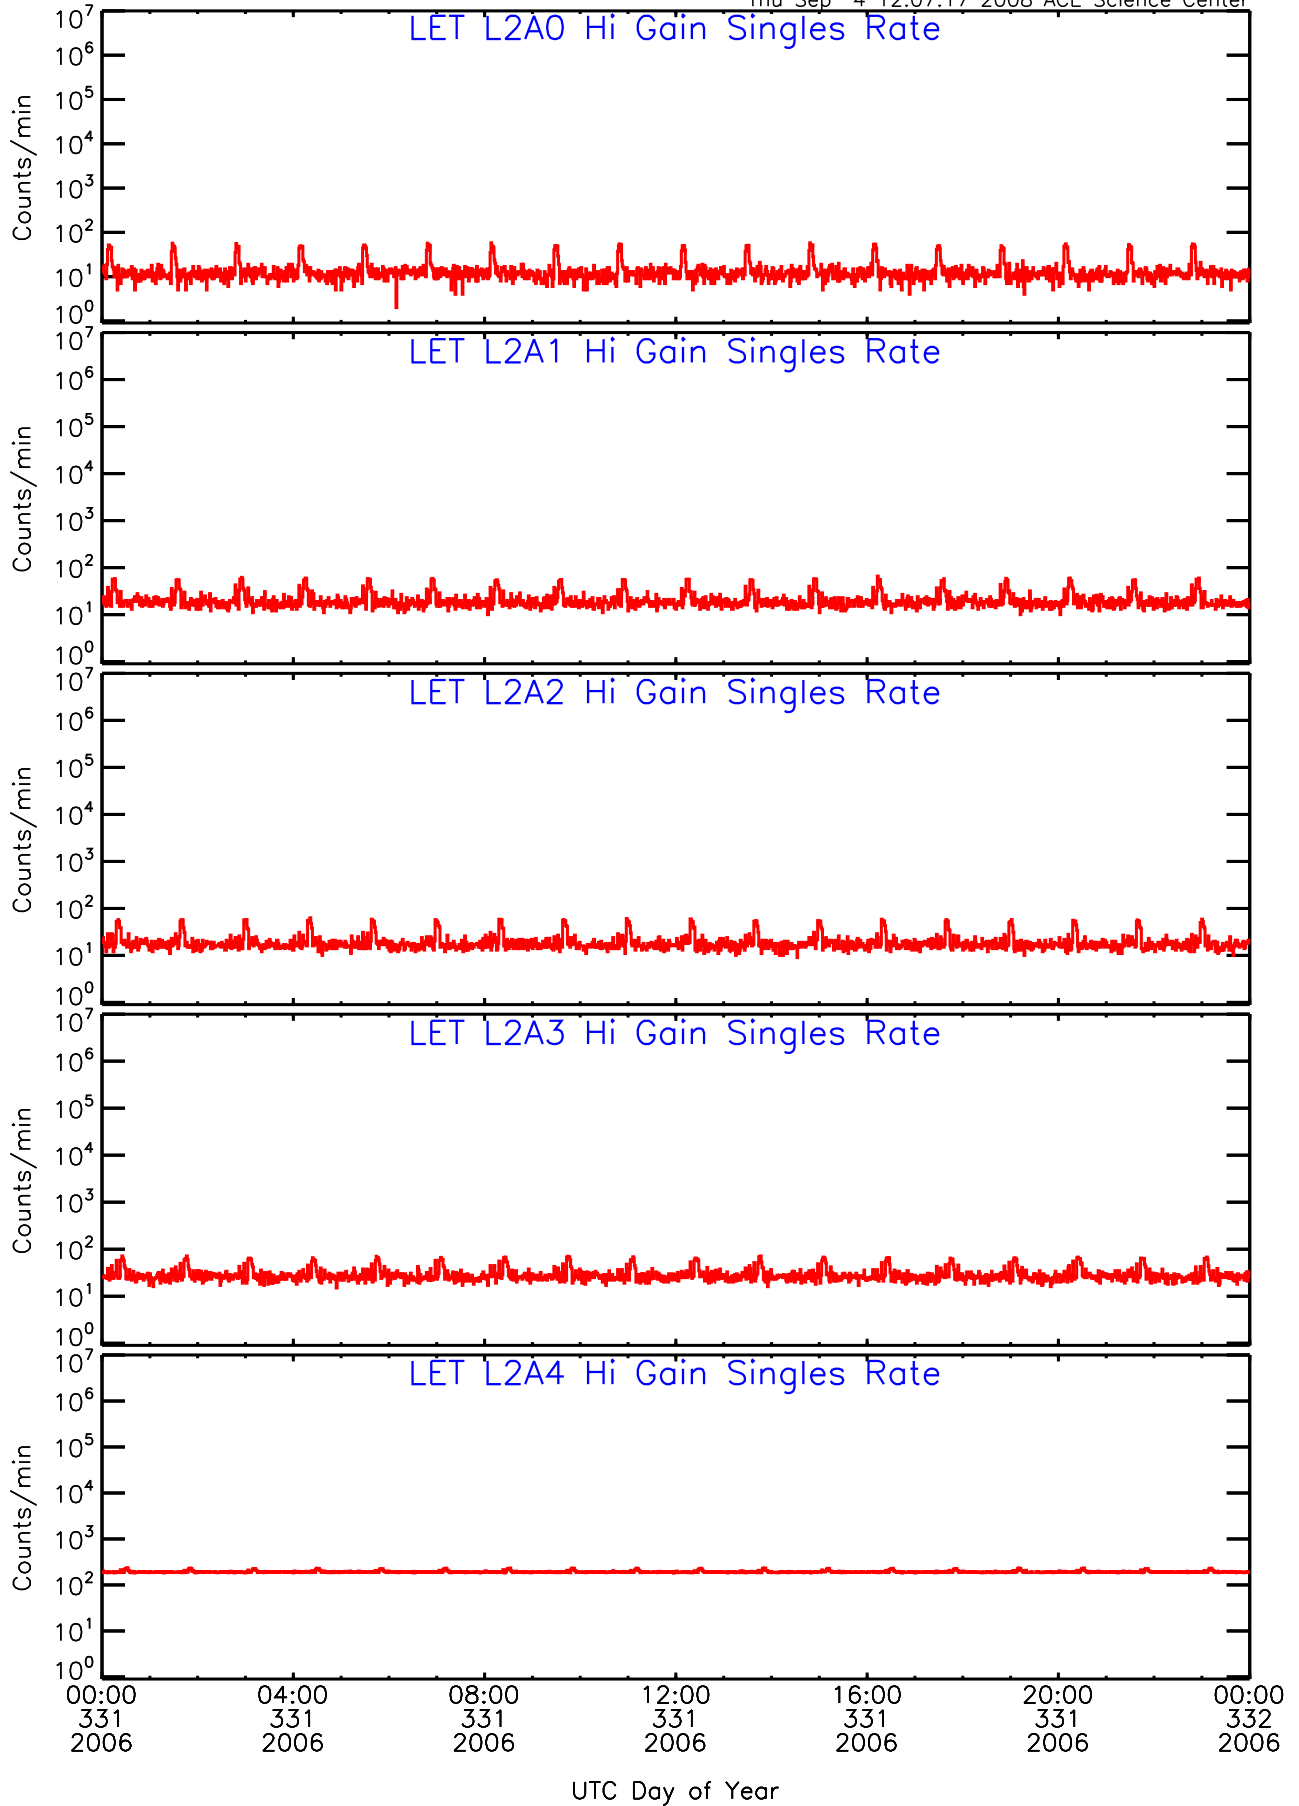

LET ahead Hi-Gain SINGLES RATES Data for 2006-331

Thu Sep 4 12:07:17 2008 ACE Science Center