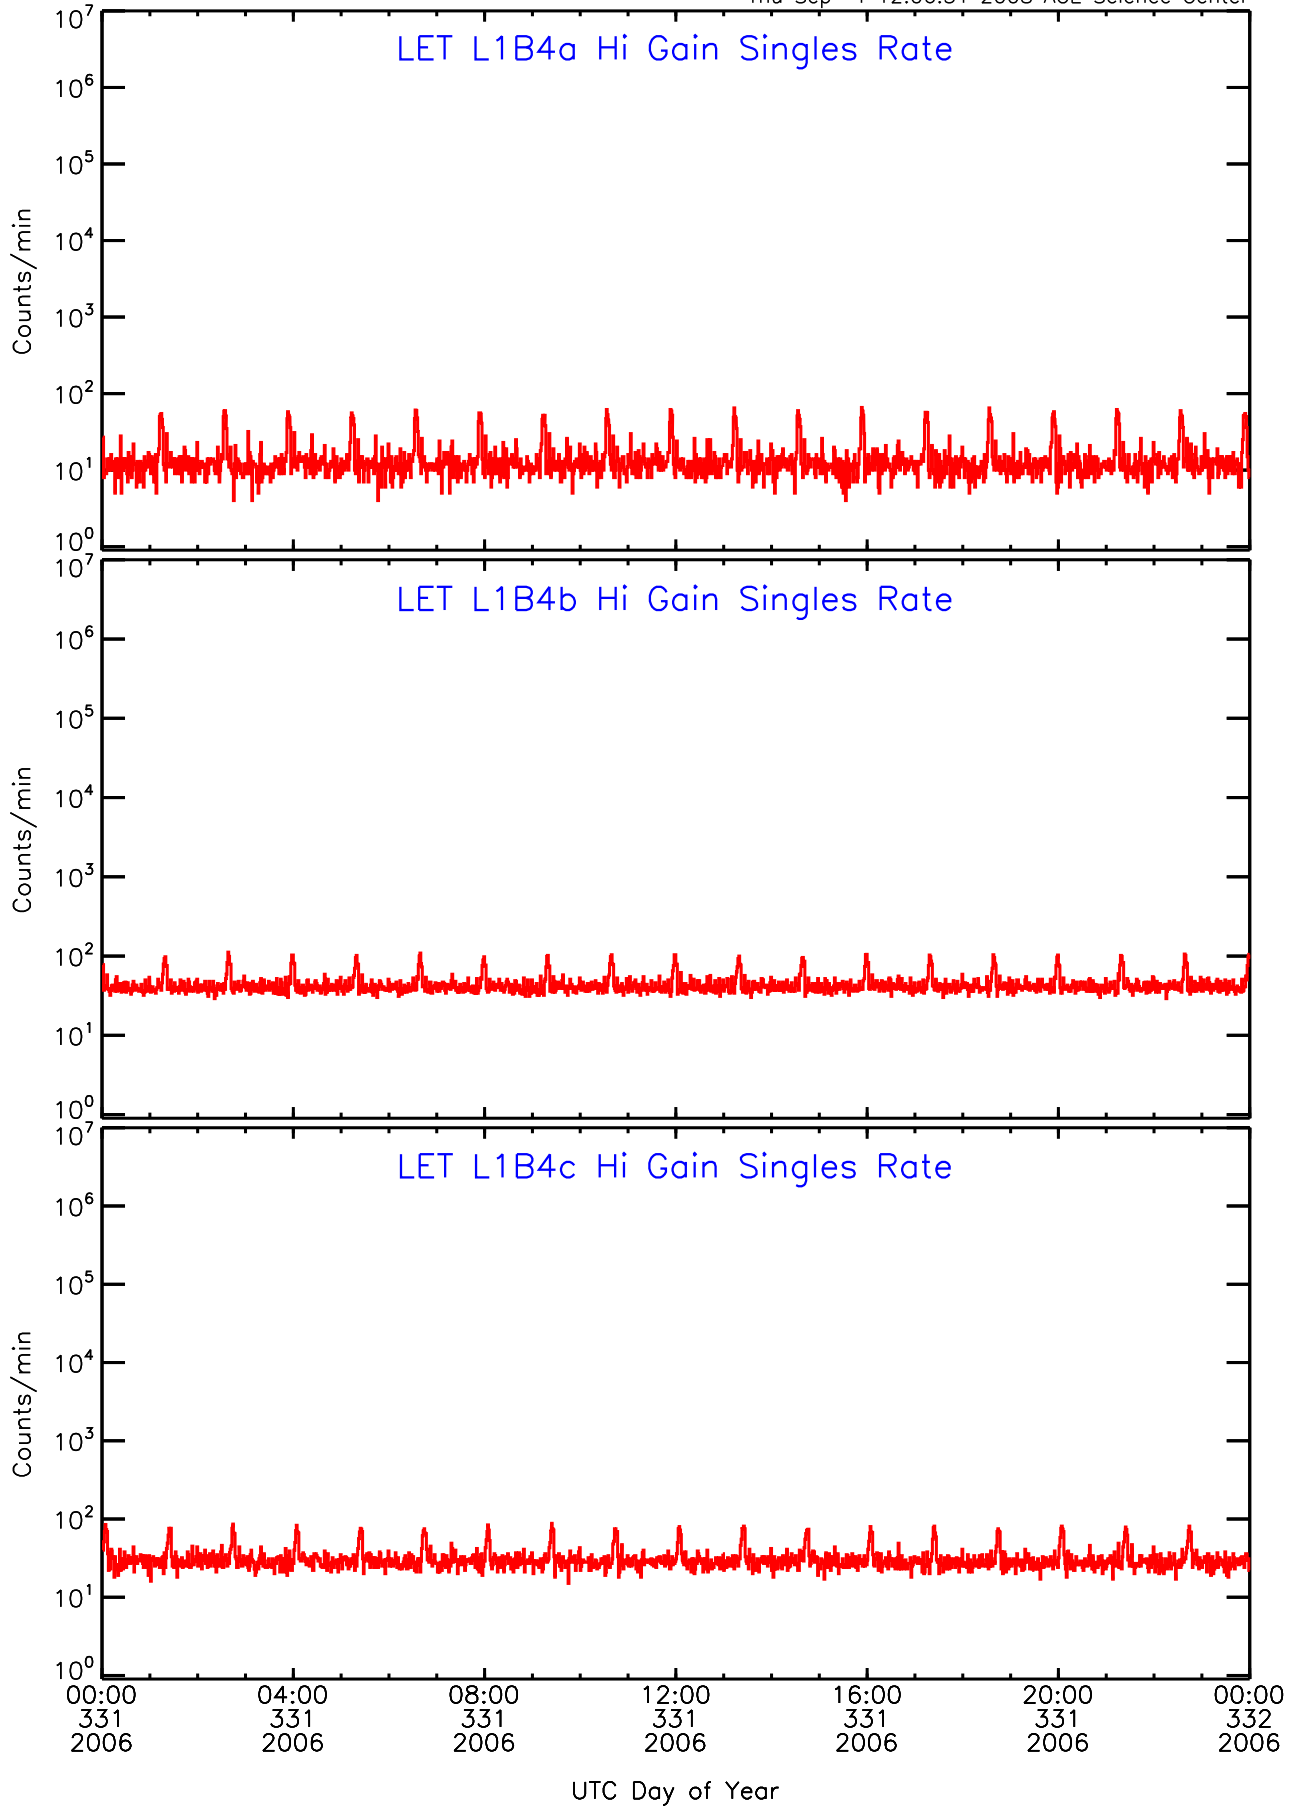

LET ahead Hi-Gain SINGLES RATES Data for 2006-331

Thu Sep 4 12:06:51 2008 ACE Science Center