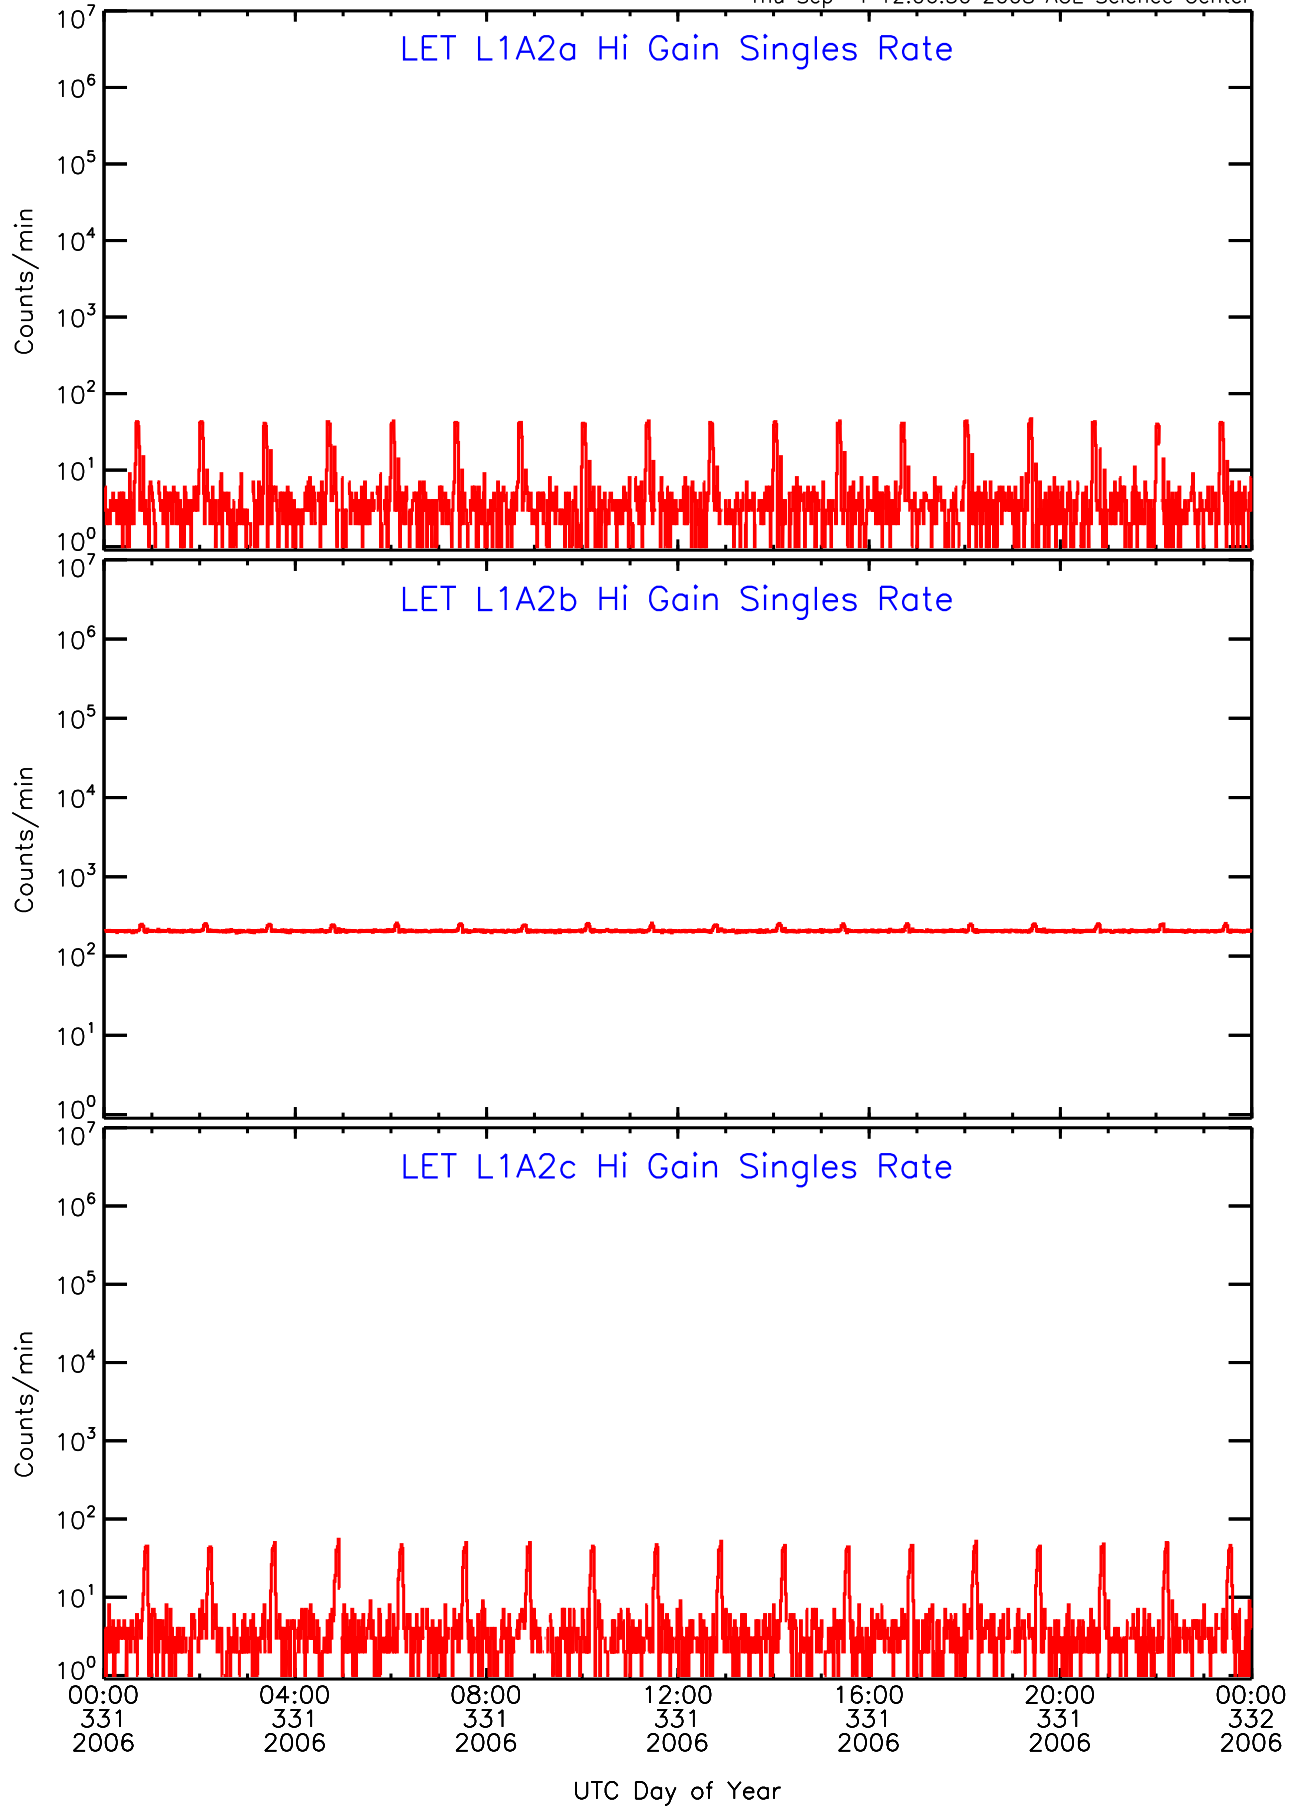

LET ahead Hi-Gain SINGLES RATES Data for 2006-331

Thu Sep 4 12:06:50 2008 ACE Science Center