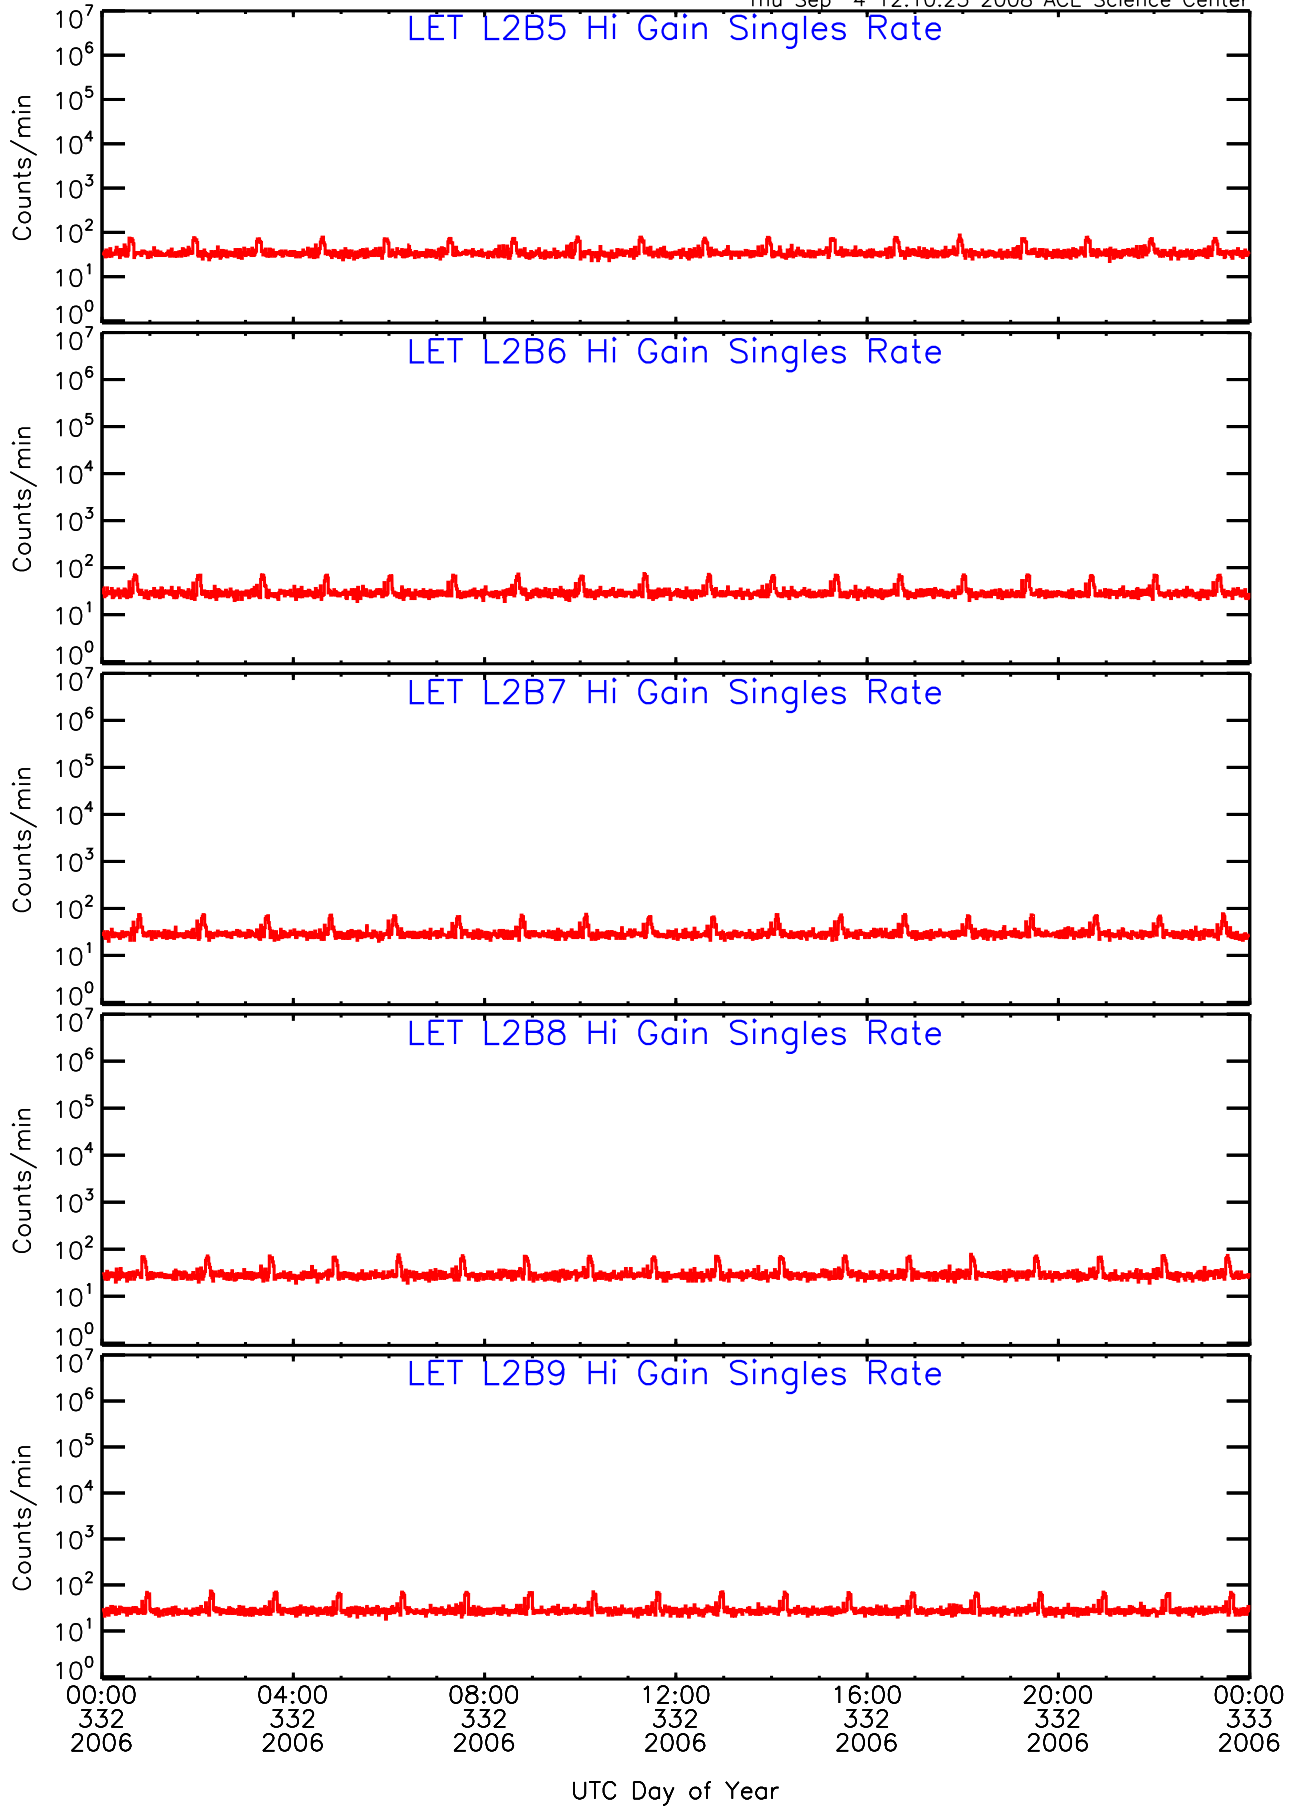

LET ahead Hi-Gain SINGLES RATES Data for 2006-332

Thu Sep 4 12:10:23 2008 ACE Science Center