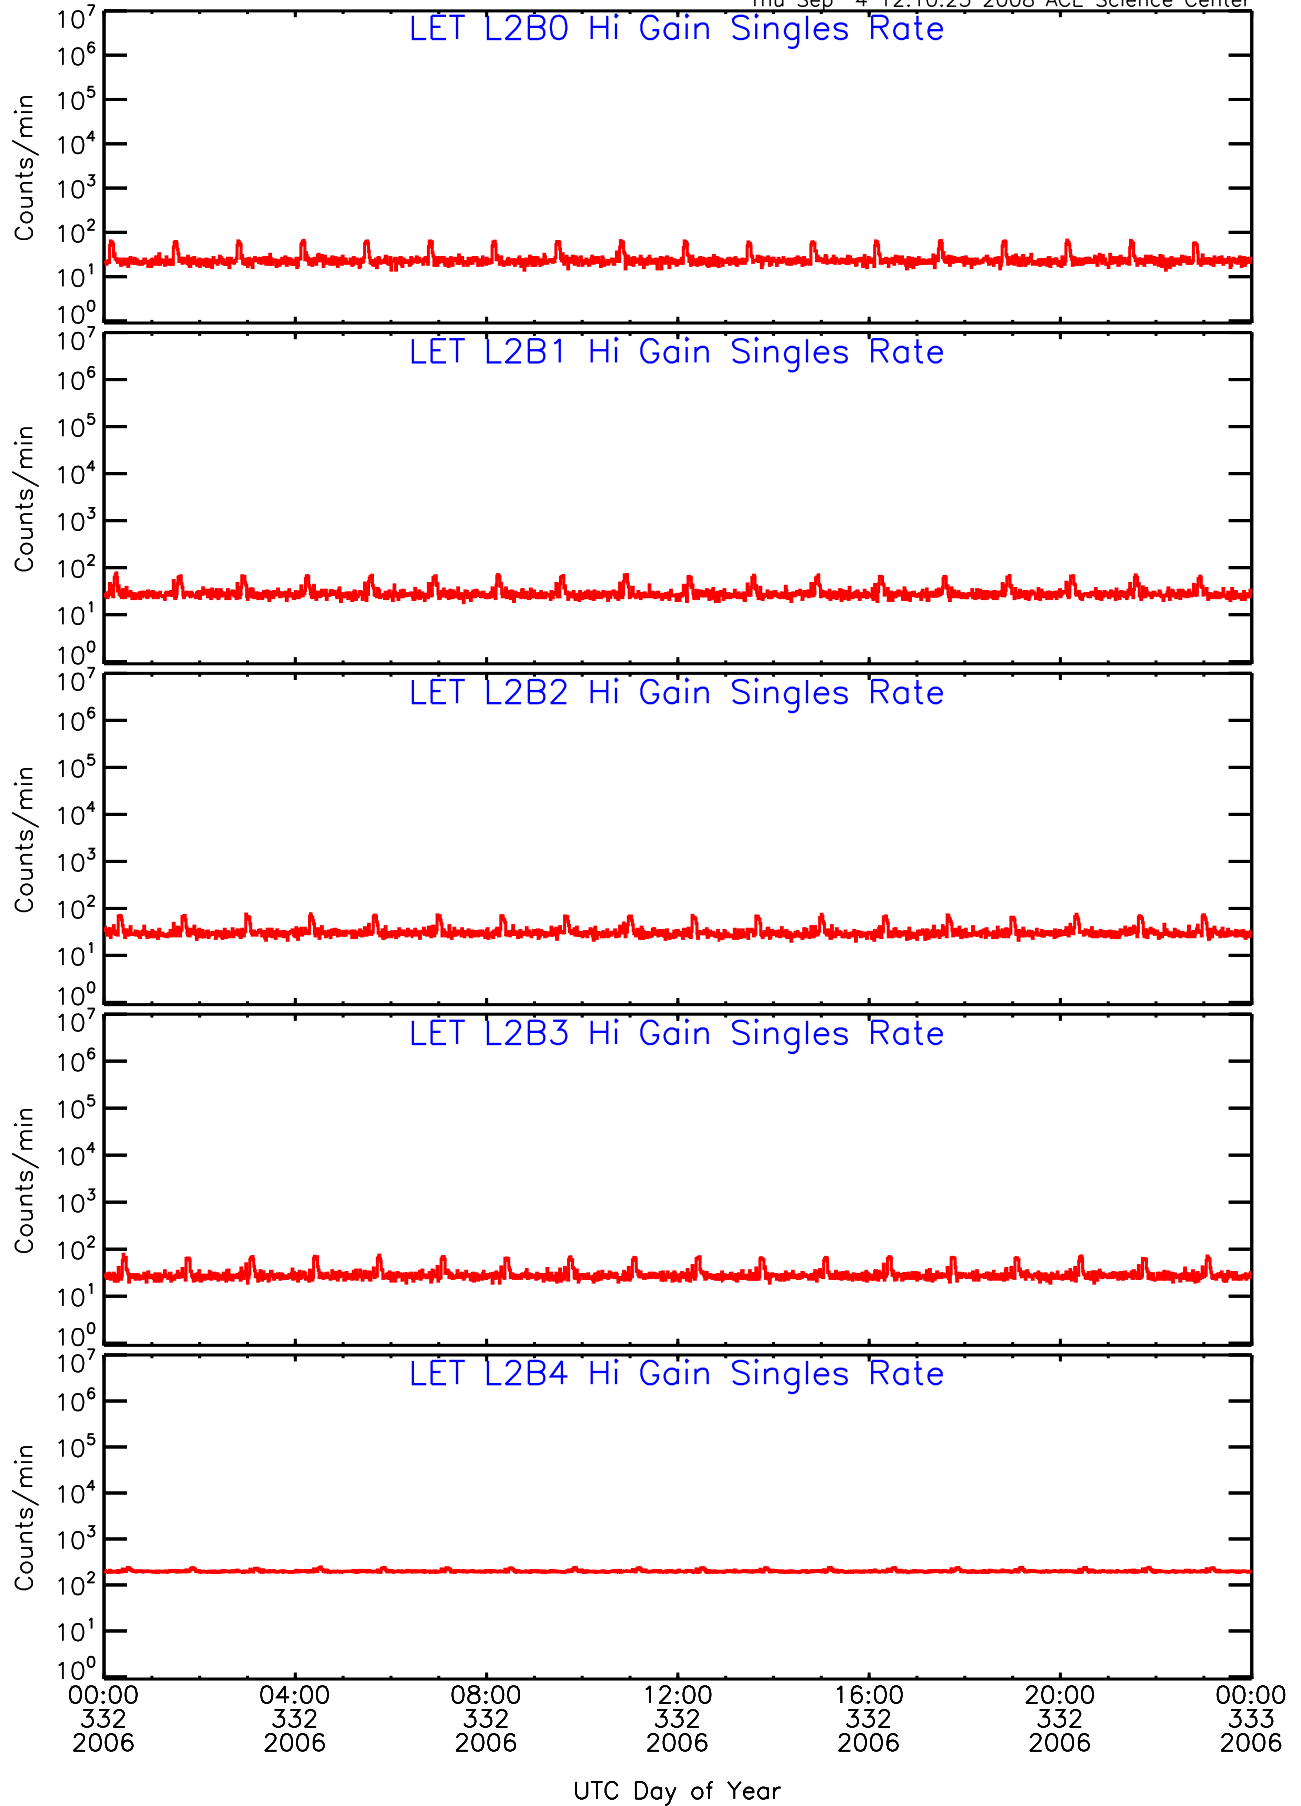

LET ahead Hi-Gain SINGLES RATES Data for 2006-332

Thu Sep 4 12:10:23 2008 ACE Science Center