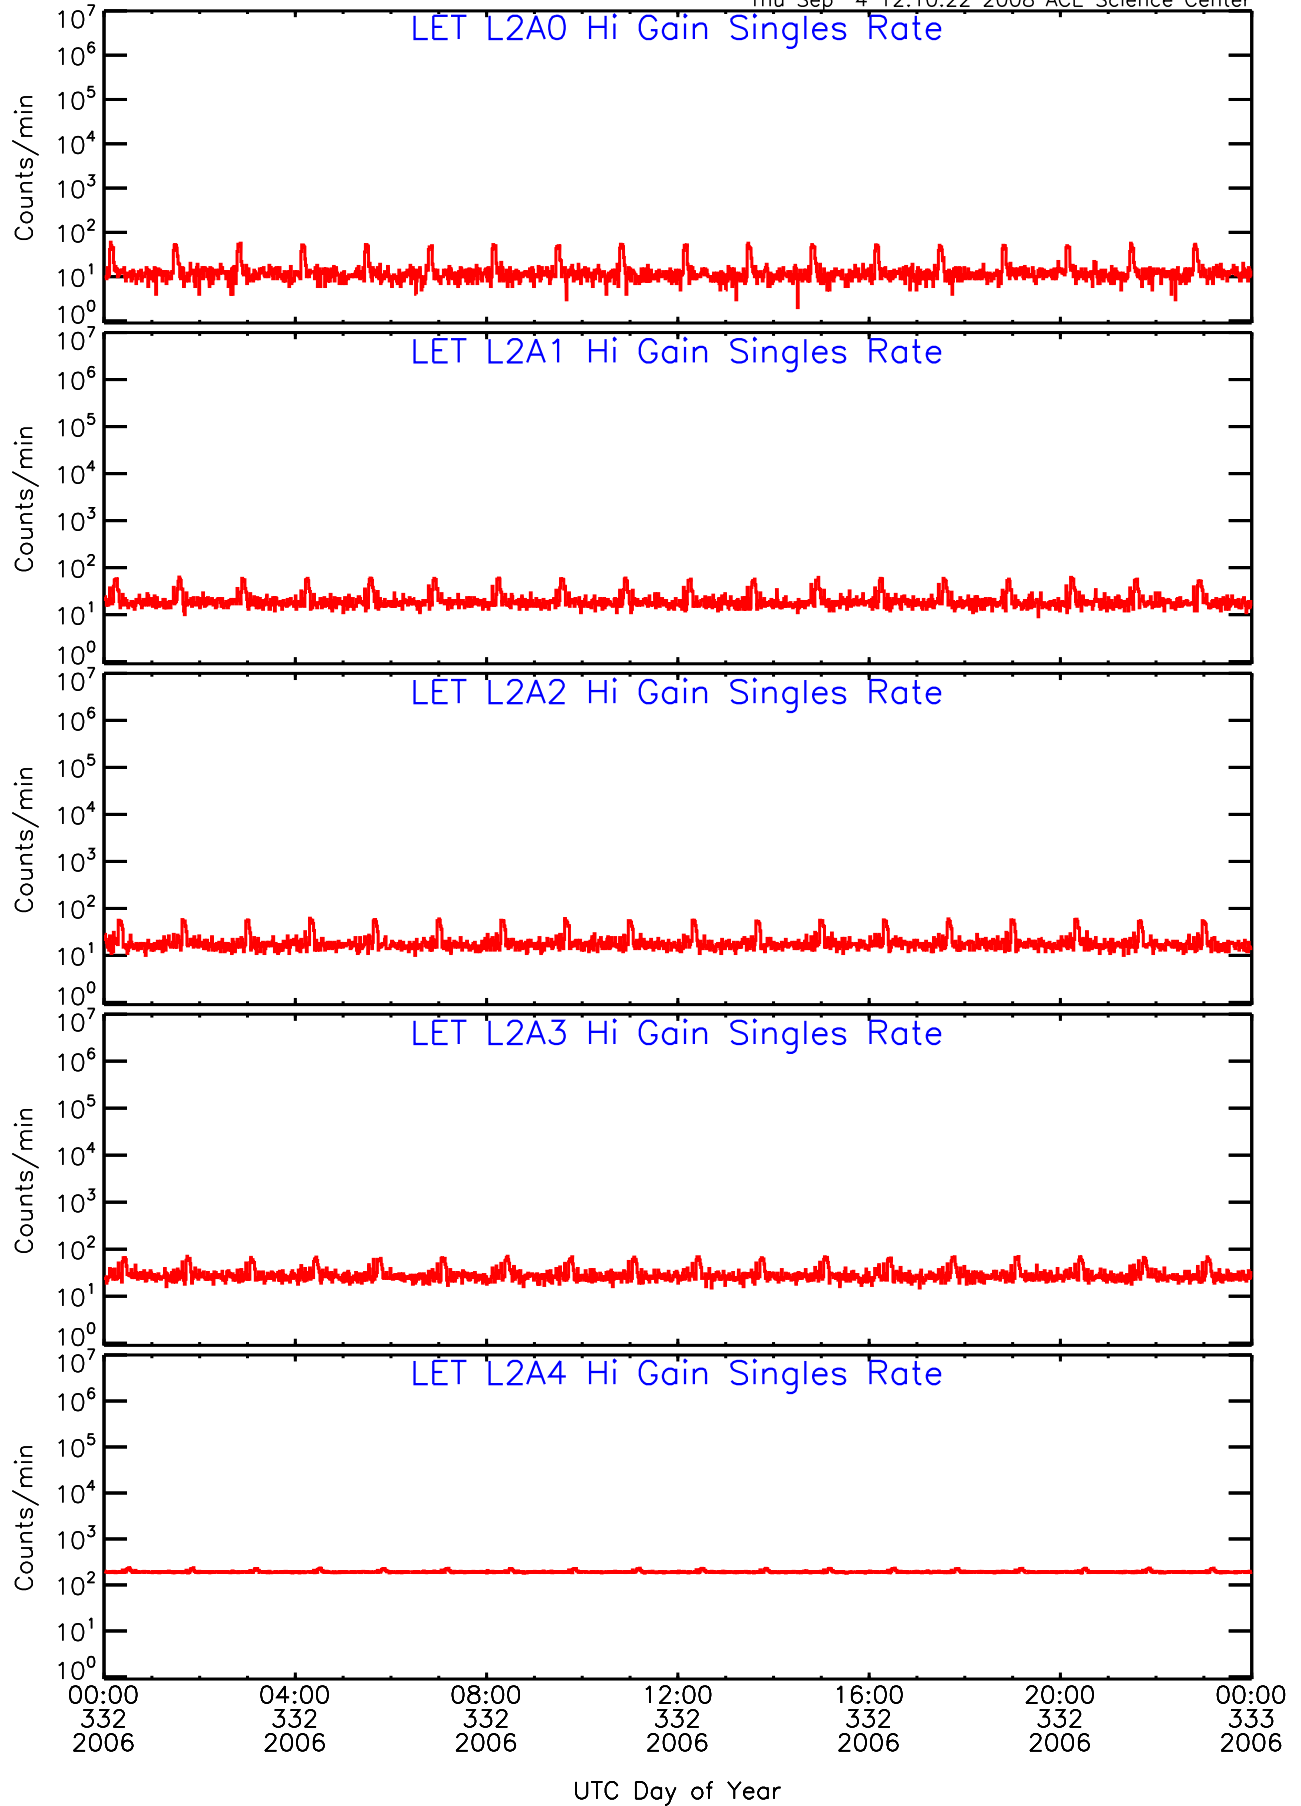

LET ahead Hi-Gain SINGLES RATES Data for 2006-332

Thu Sep 4 12:10:22 2008 ACE Science Center