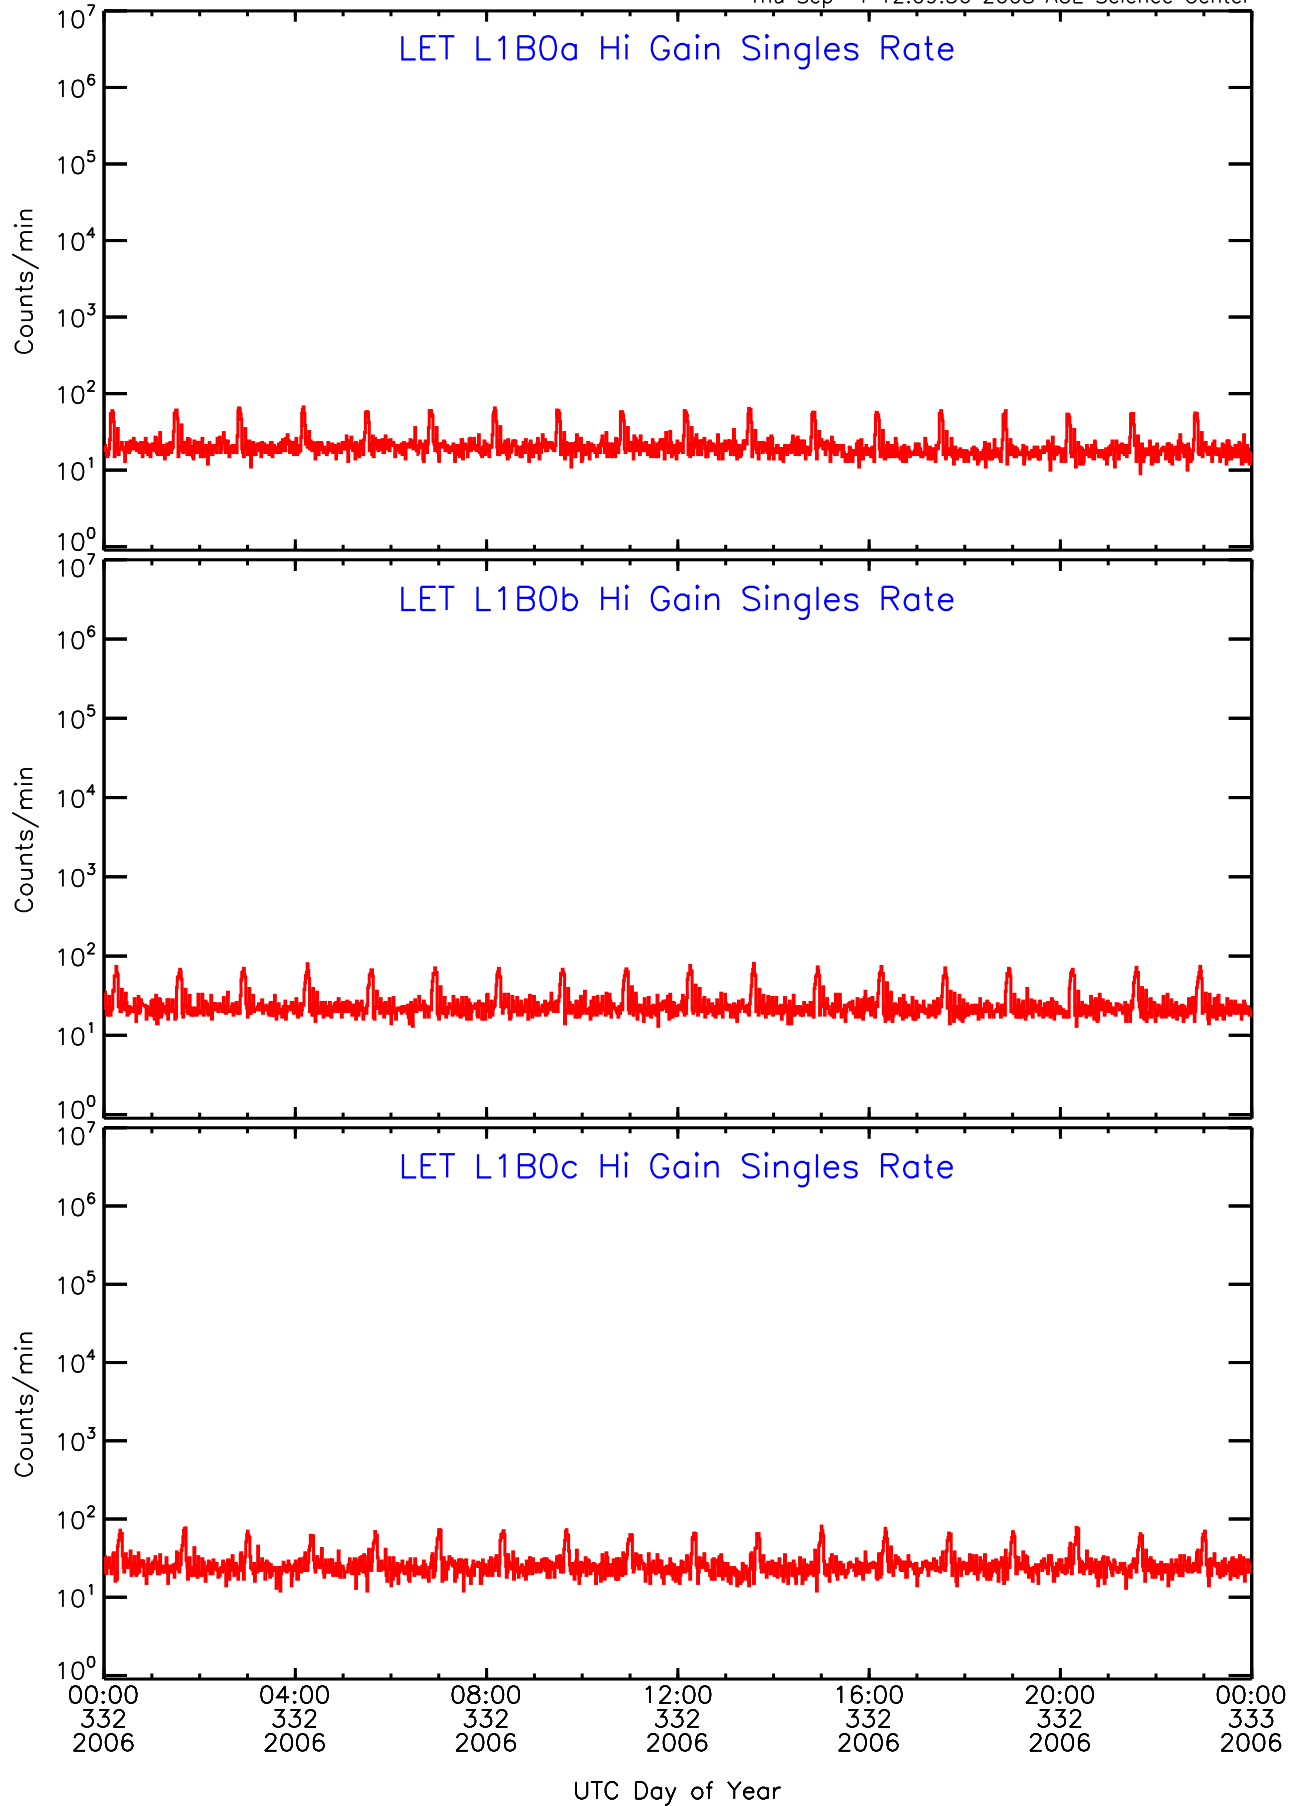

LET ahead Hi-Gain SINGLES RATES Data for 2006-332

Thu Sep 4 12:09:56 2008 ACE Science Center