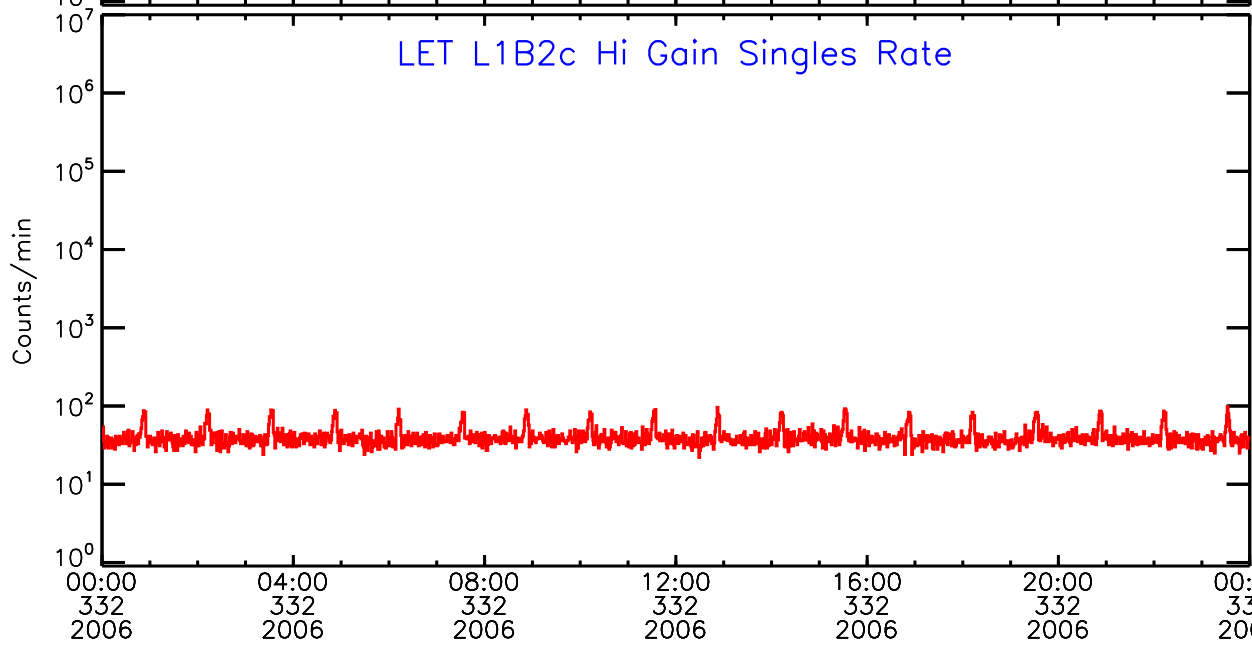

LET ahead Hi-Gain SINGLES RATES Data for 2006-332

Thu Sep 4 12:09:57 2008 ACE Science Center

00:00 04:00 08:00 12:00 16:00 20:00 00:00
332 332 332 332 332 332 333
2006 2006 2006 2006 2006 2006 2006

UTC Day of Year