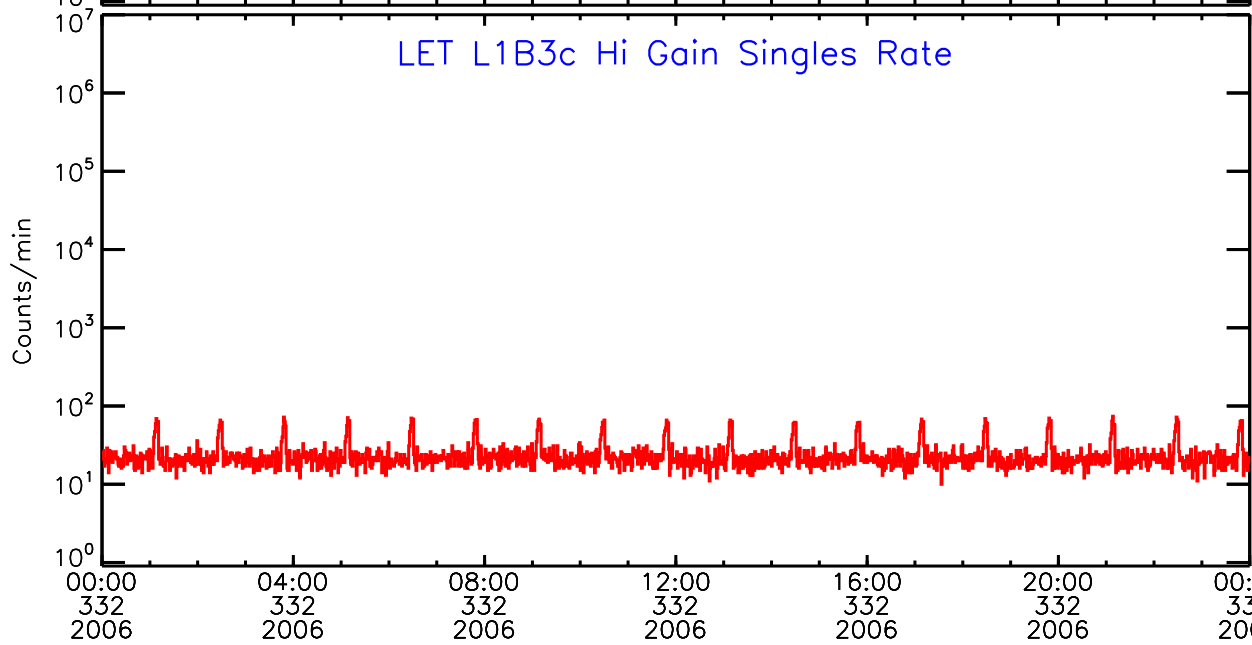

LET ahead Hi-Gain SINGLES RATES Data for 2006-332

Thu Sep 4 12:09:57 2008 ACE Science Center

UTC Day of Year