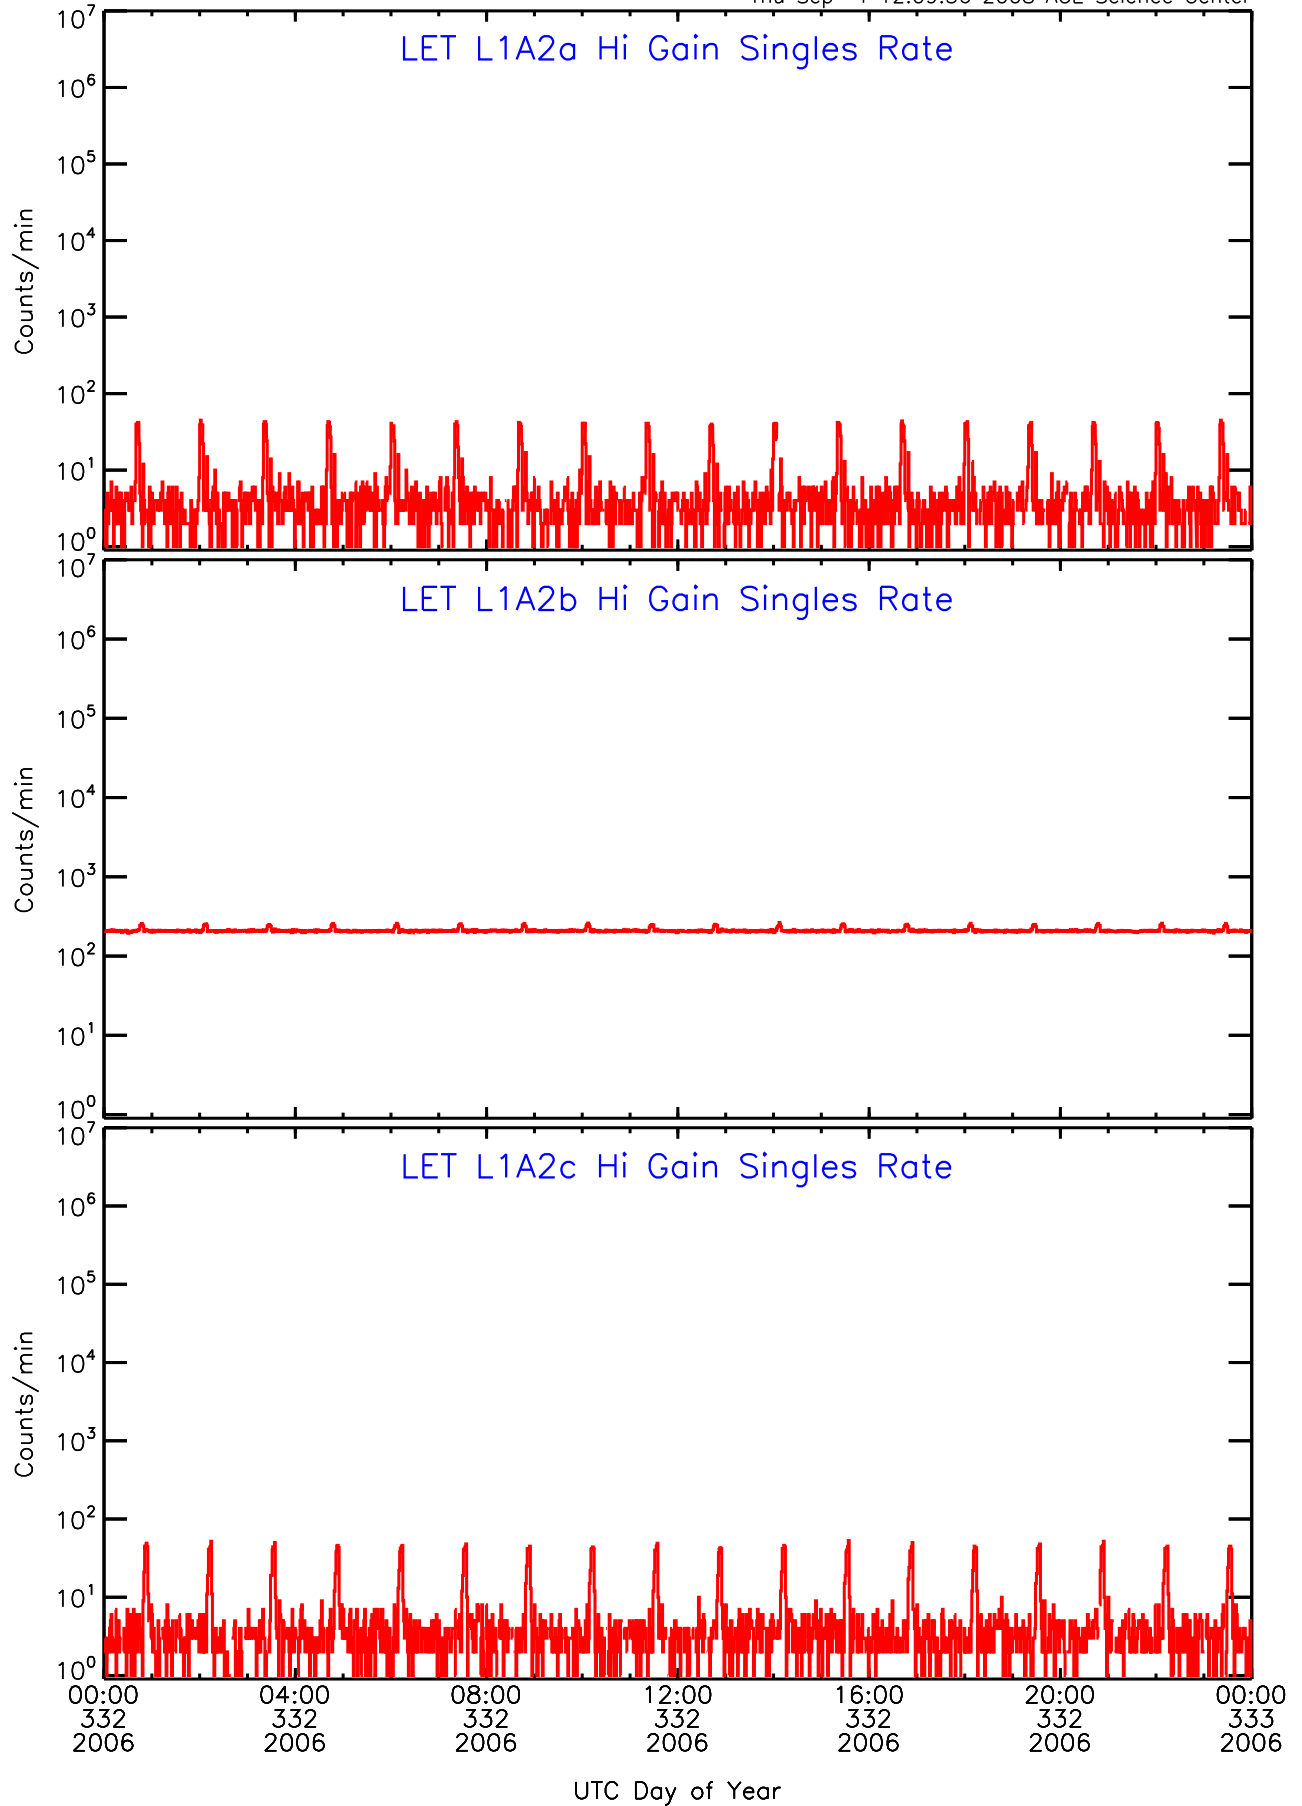

LET ahead Hi-Gain SINGLES RATES Data for 2006-332

Thu Sep 4 12:09:56 2008 ACE Science Center