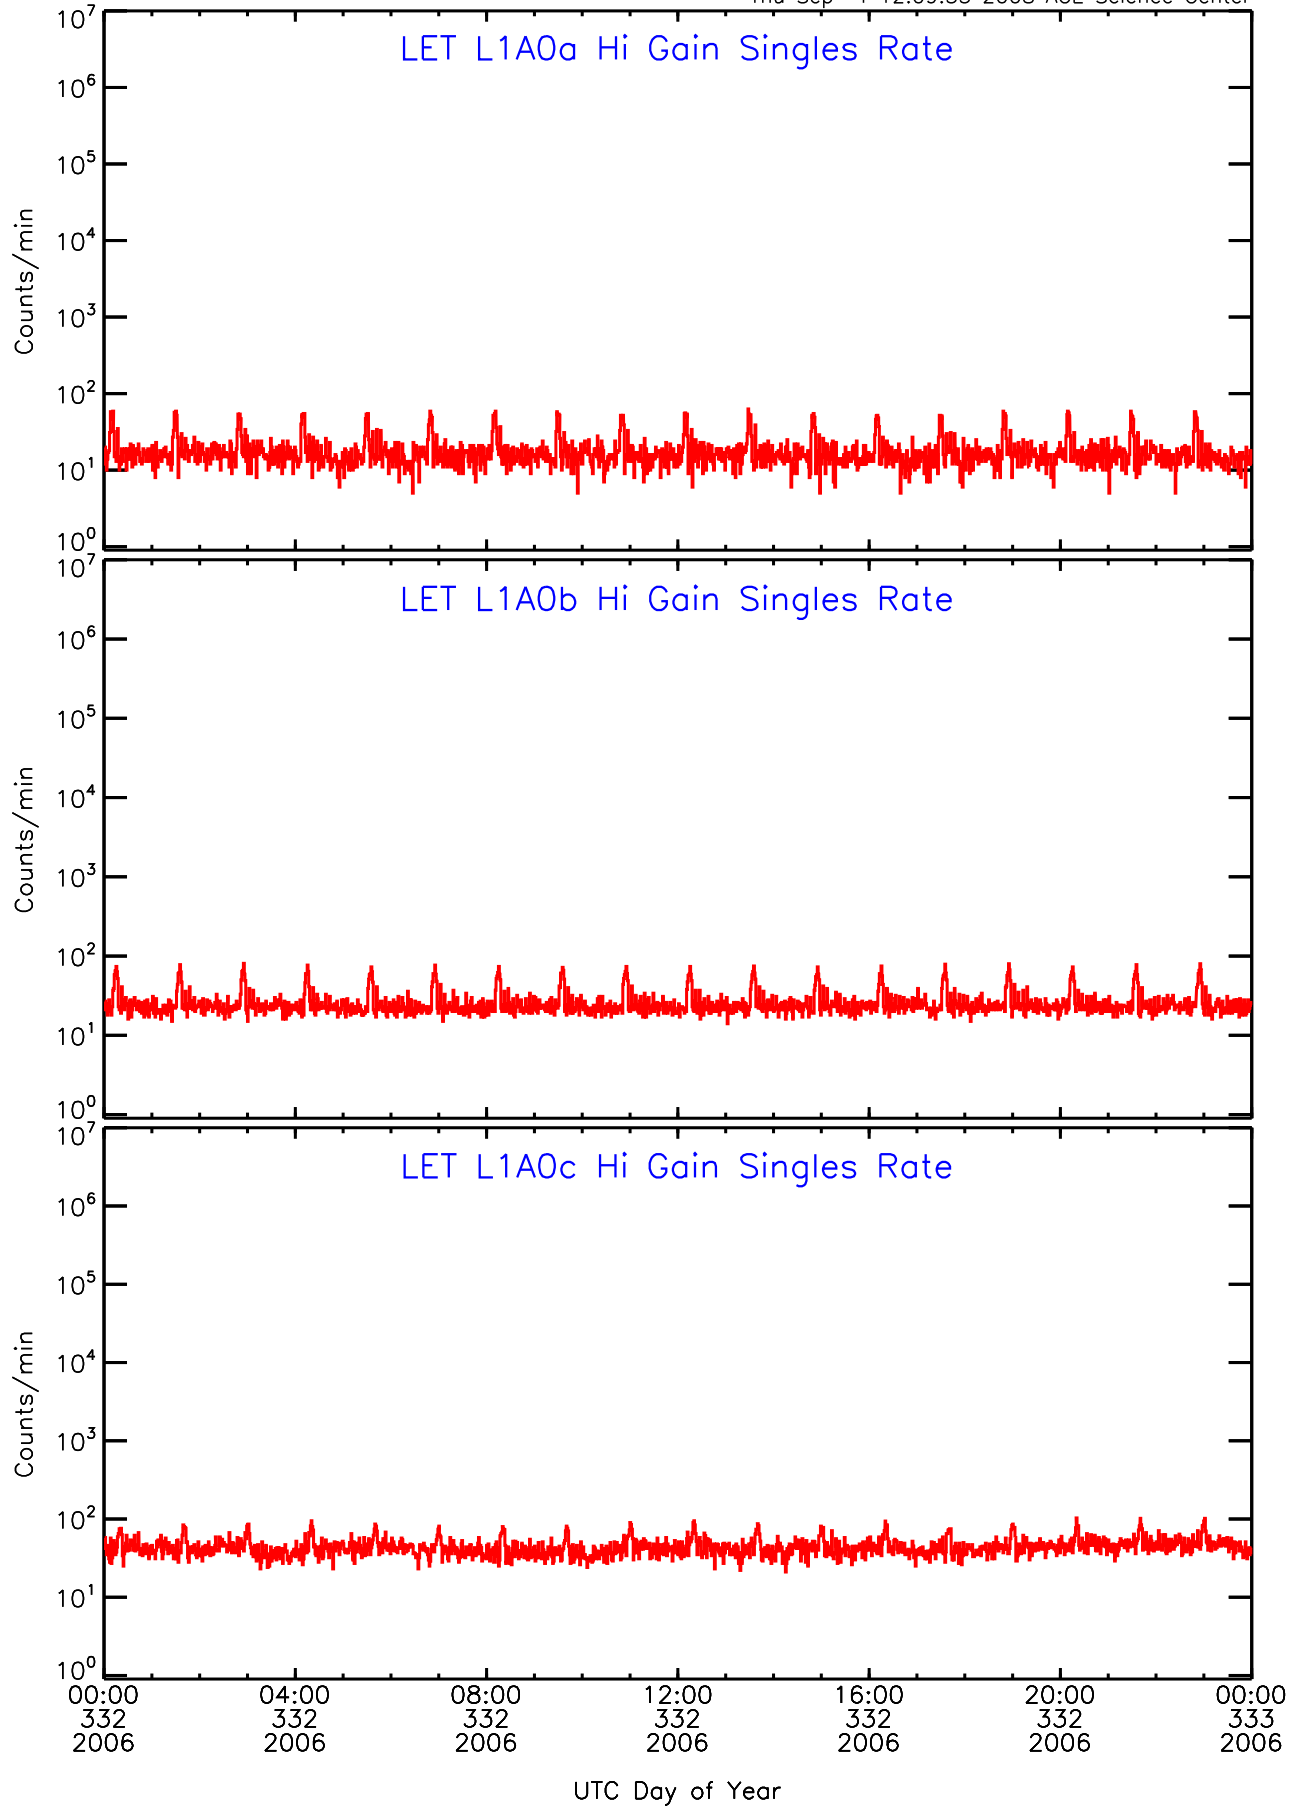

# LET ahead Hi-Gain SINGLES RATES Data for 2006-332

Thu Sep 4 12:09:55 2008 ACE Science Center