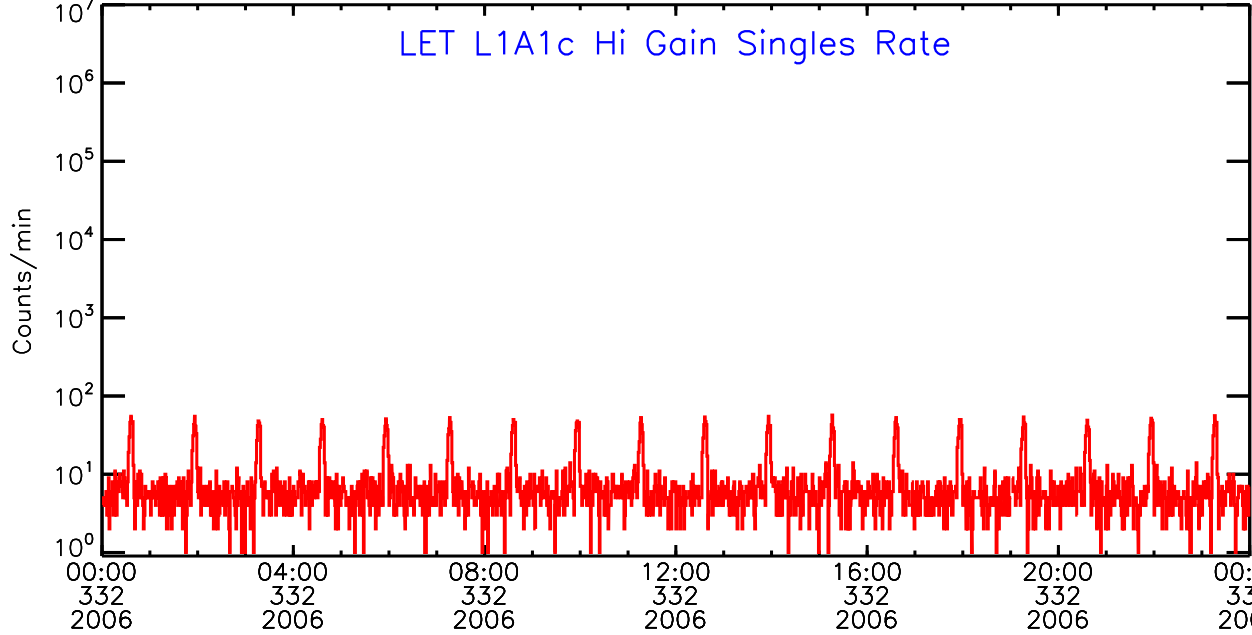

LET ahead Hi-Gain SINGLES RATES Data for 2006-332

Thu Sep 4 12:09:55 2008 ACE Science Center

UTC Day of Year