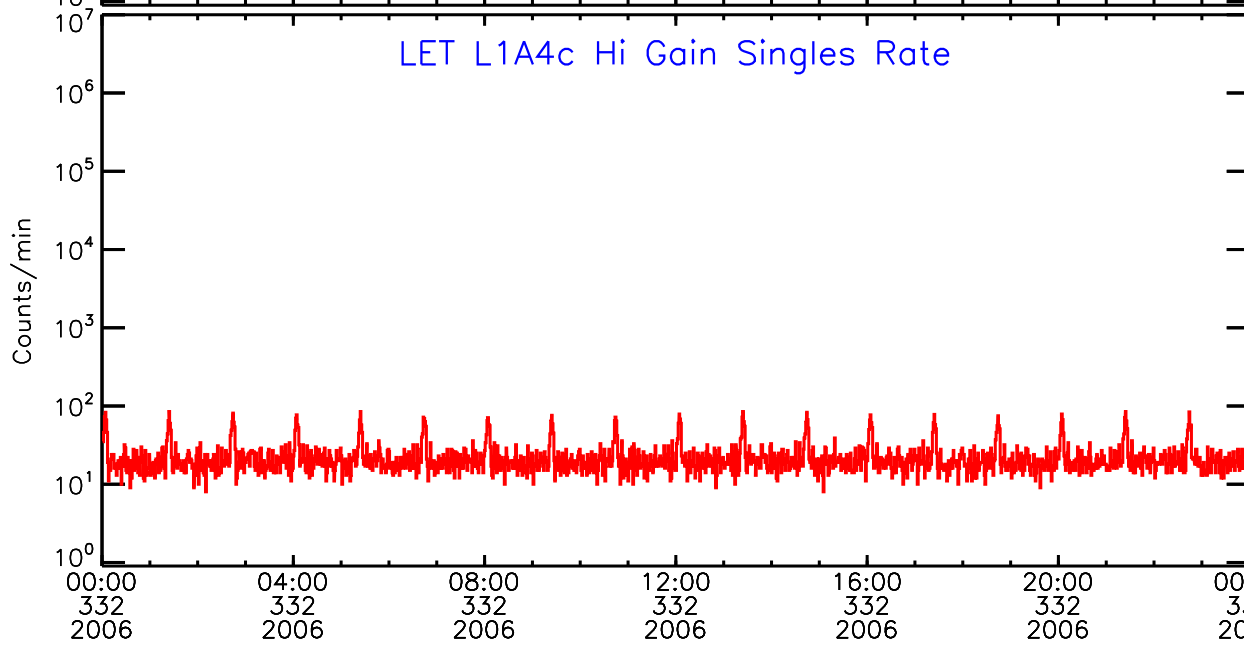

LET ahead Hi-Gain SINGLES RATES Data for 2006-332

Thu Sep 4 12:09:56 2008 ACE Science Center

UTC Day of Year

00:00 04:00 08:00 12:00 16:00 20:00 00:00
332 332 332 332 332 332 333
2006 2006 2006 2006 2006 2006 2006