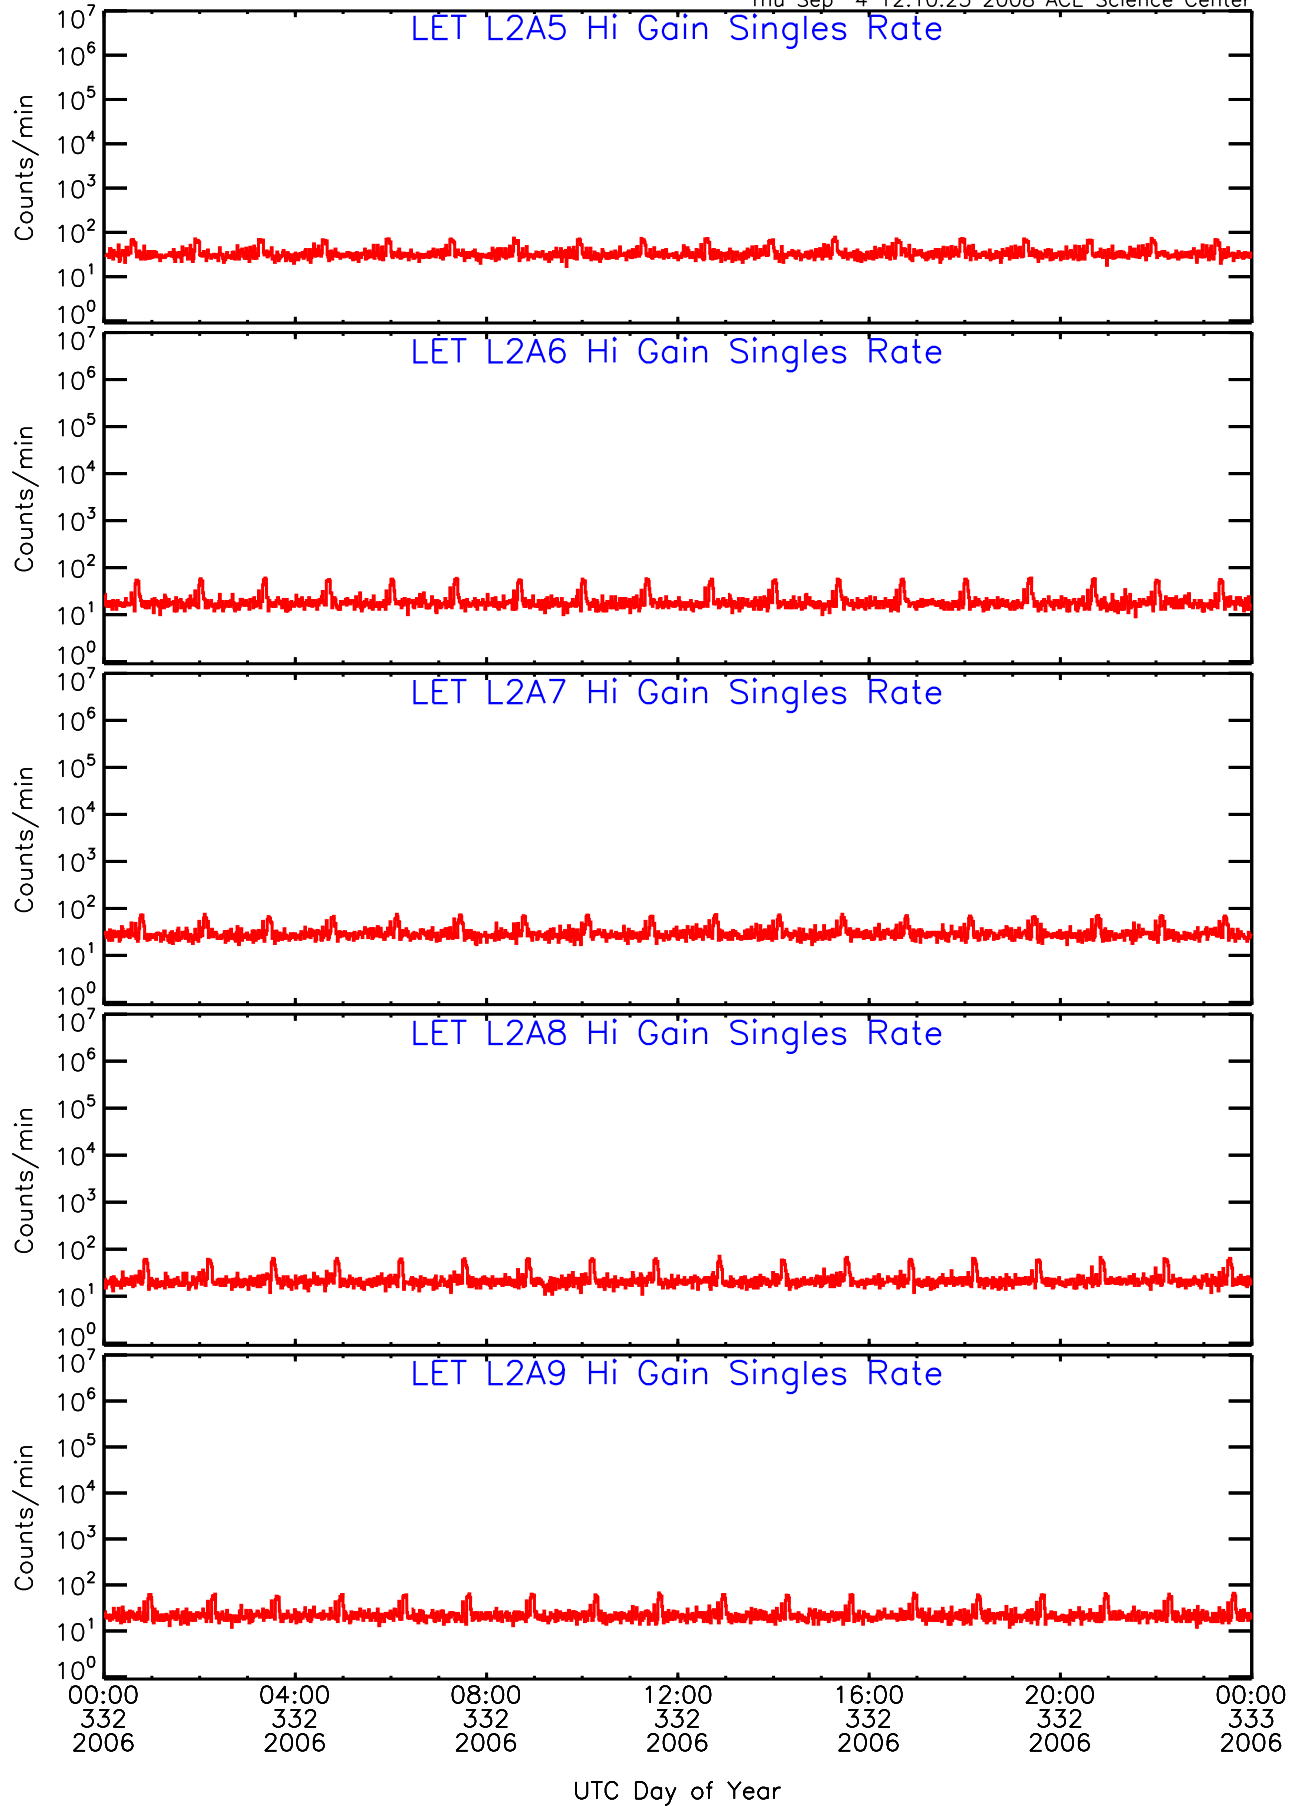

LET ahead Hi-Gain SINGLES RATES Data for 2006-332

Thu Sep 4 12:10:23 2008 ACE Science Center