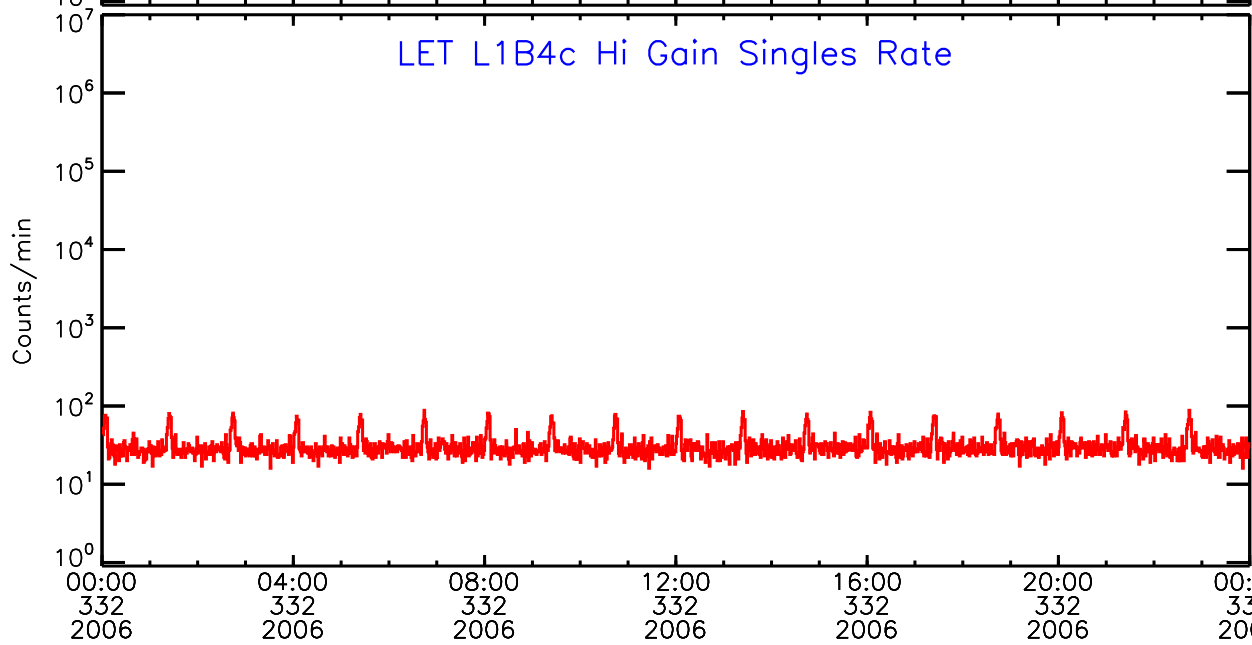

LET ahead Hi-Gain SINGLES RATES Data for 2006-332

Thu Sep 4 12:09:57 2008 ACE Science Center

00:00 04:00 08:00 12:00 16:00 20:00 00:00
332 332 332 332 332 332 333
2006 2006 2006 2006 2006 2006 2006

UTC Day of Year