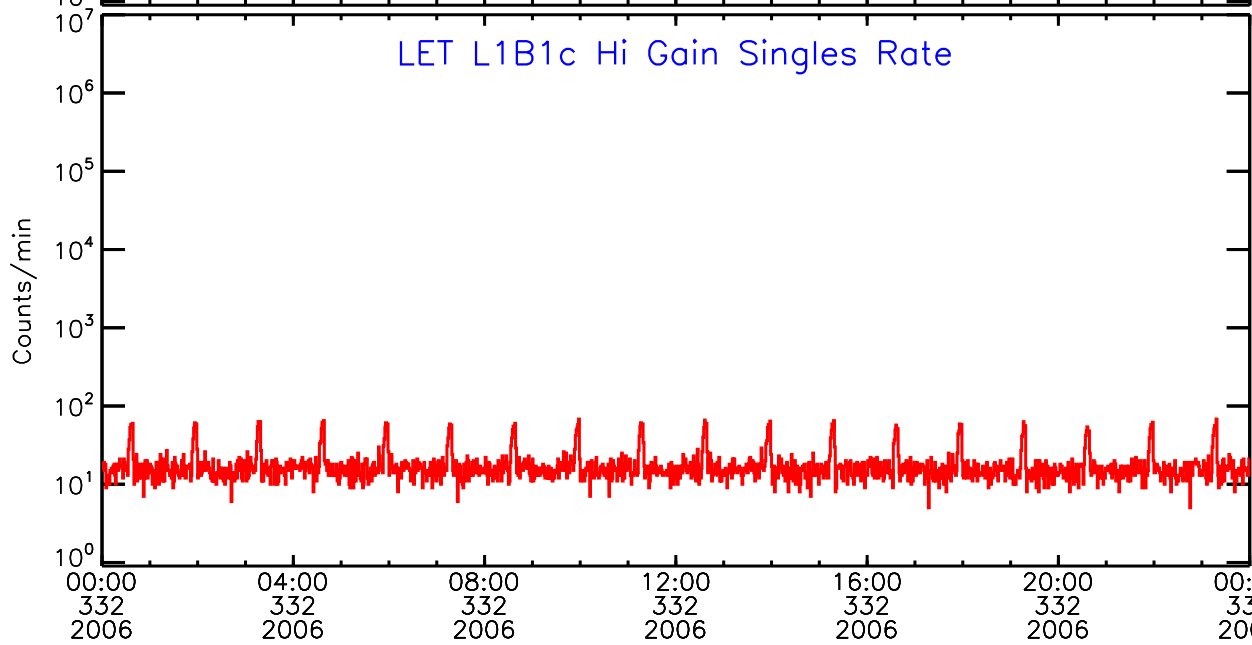

LET ahead Hi-Gain SINGLES RATES Data for 2006-332

Thu Sep 4 12:09:56 2008 ACE Science Center

UTC Day of Year