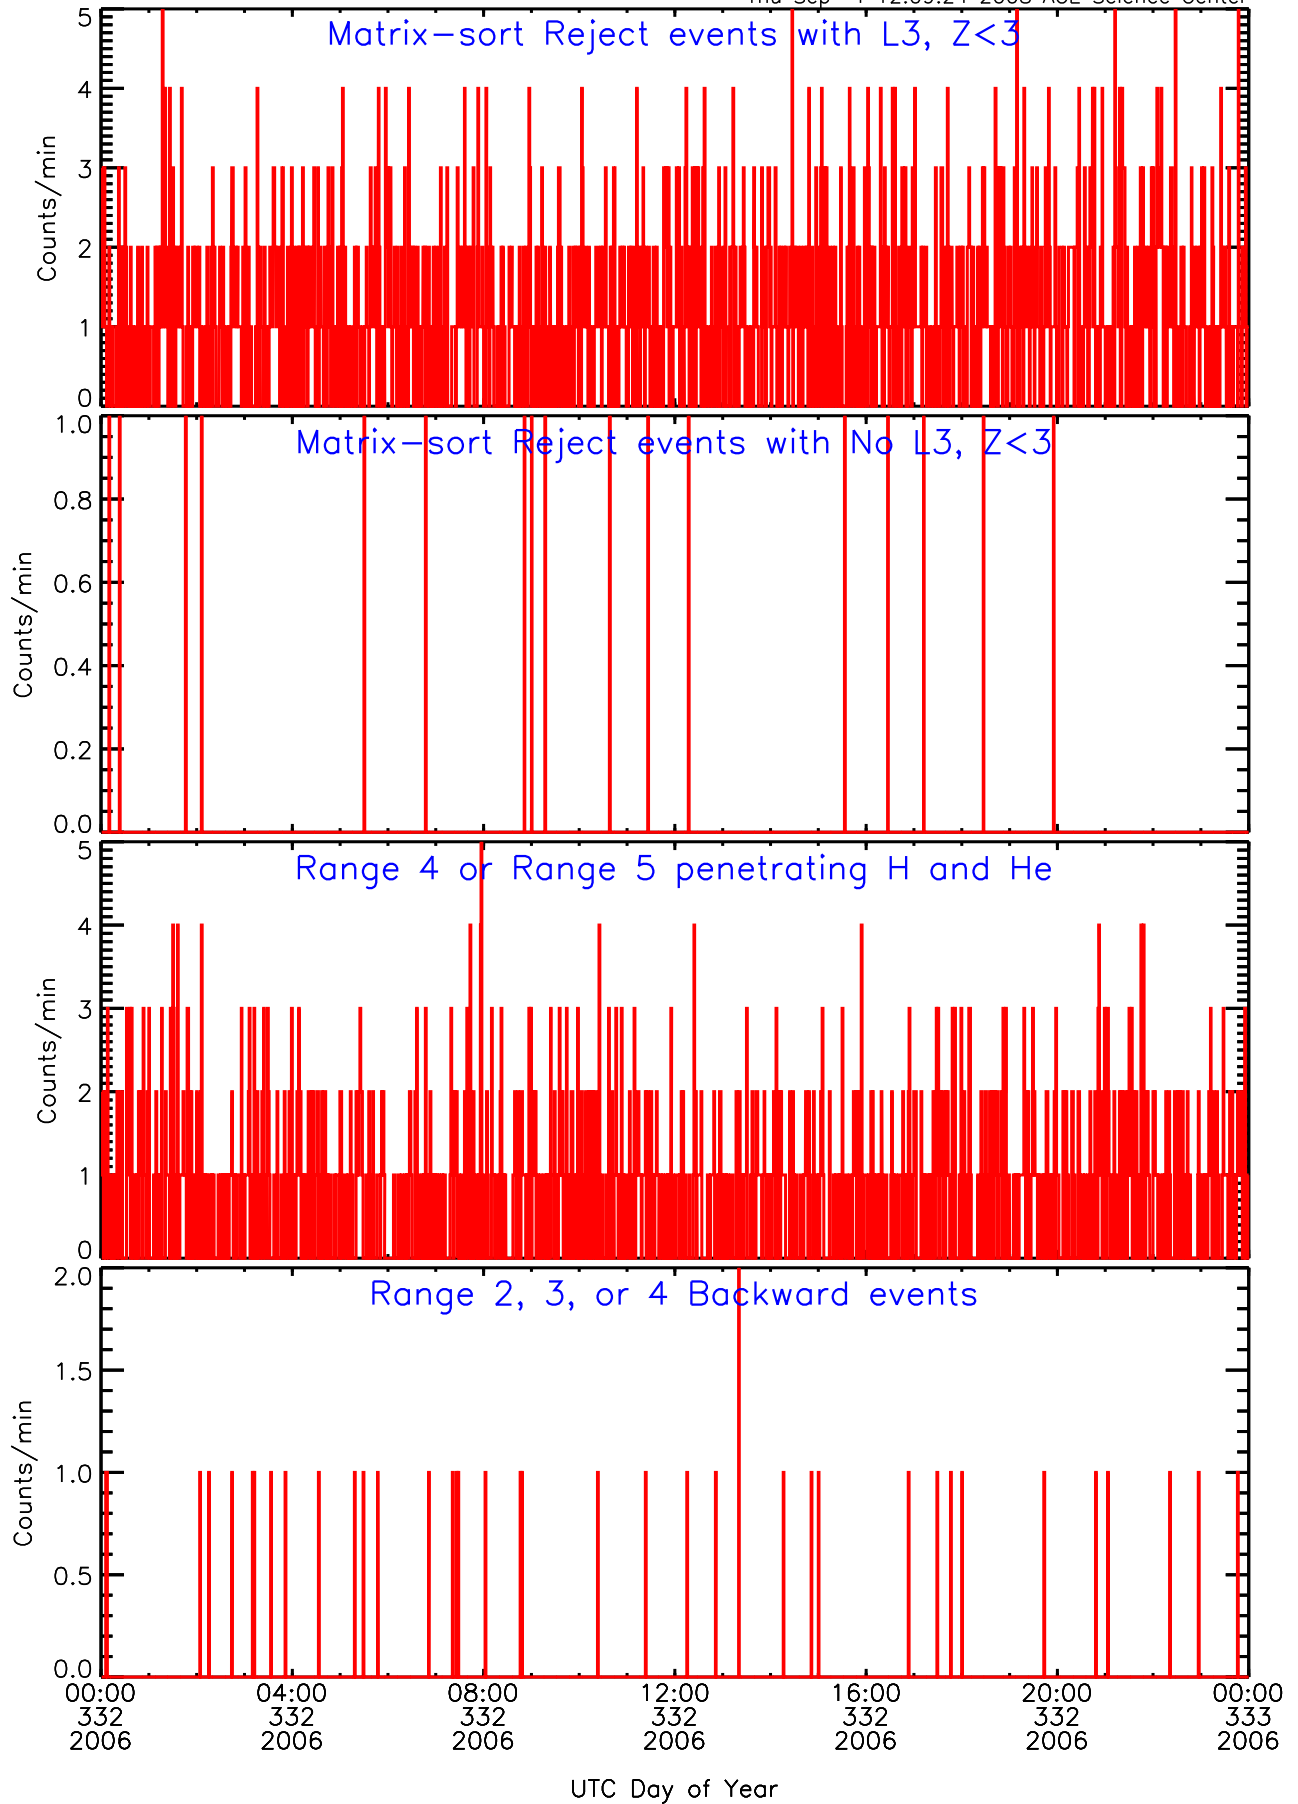

LET ahead Livetime/Trigger Data for 2006-332

Thu Sep 4 12:09:38 2008 ACE Science Center

LET ahead EVPRATES Data for 2006-332

Thu Sep 4 12:09:07 2008 ACE Science Center

LET ahead EVPRATES Data for 2006-332

Thu Sep 4 12:09:08 2008 ACE Science Center

LET ahead EVPRATES Data for 2006-332

Thu Sep 4 12:09:08 2008 ACE Science Center

LET ahead EVPRATES Data for 2006-332

Thu Sep 4 12:09:08 2008 ACE Science Center

LET ahead BUFRATES Data for 2006-332

Thu Sep 4 12:09:23 2008 ACE Science Center

LET ahead BUFRATES Data for 2006-332

Thu Sep 4 12:09:23 2008 ACE Science Center

LET ahead BUFRATES Data for 2006-332

Thu Sep 4 12:09:24 2008 ACE Science Center

LET ahead BUFRATES Data for 2006-332

Thu Sep 4 12:09:24 2008 ACE Science Center

LET ahead BUFRATES Data for 2006-332

Thu Sep 4 12:09:24 2008 ACE Science Center

LET ahead BUFRATES Data for 2006-332

Thu Sep 4 12:09:24 2008 ACE Science Center

LET ahead BUFRATES Data for 2006-332