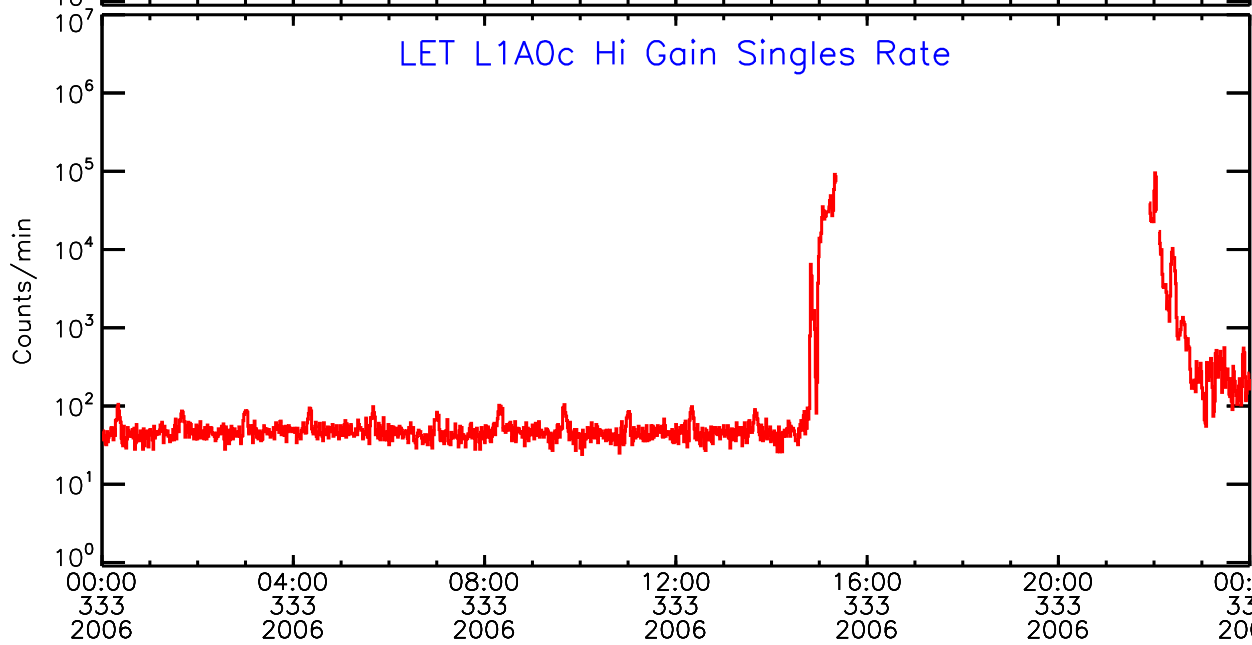

LET ahead Hi-Gain SINGLES RATES Data for 2006-333

Thu Sep 4 12:13:03 2008 ACE Science Center

LET ahead Hi-Gain SINGLES RATES Data for 2006-333

Thu Sep 4 12:13:03 2008 ACE Science Center

LET ahead Hi-Gain SINGLES RATES Data for 2006-333