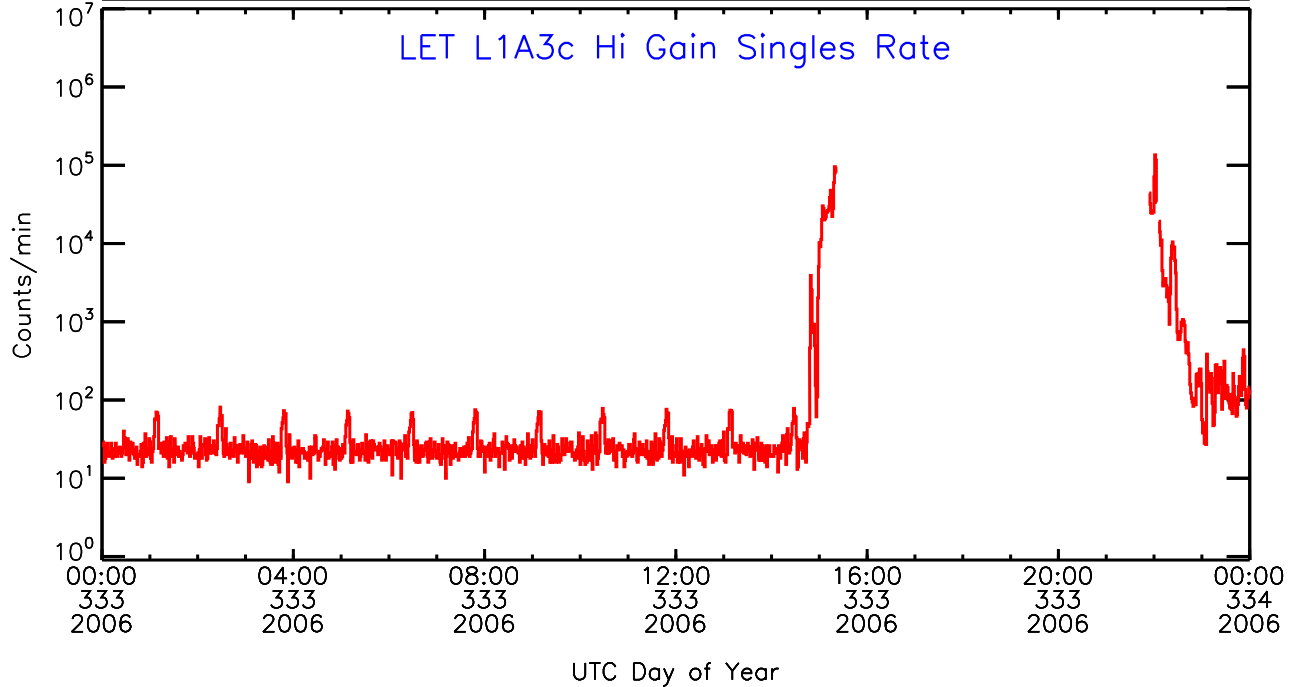

LET ahead Hi-Gain SINGLES RATES Data for 2006-333

Thu Sep 4 12:13:03 2008 ACE Science Center