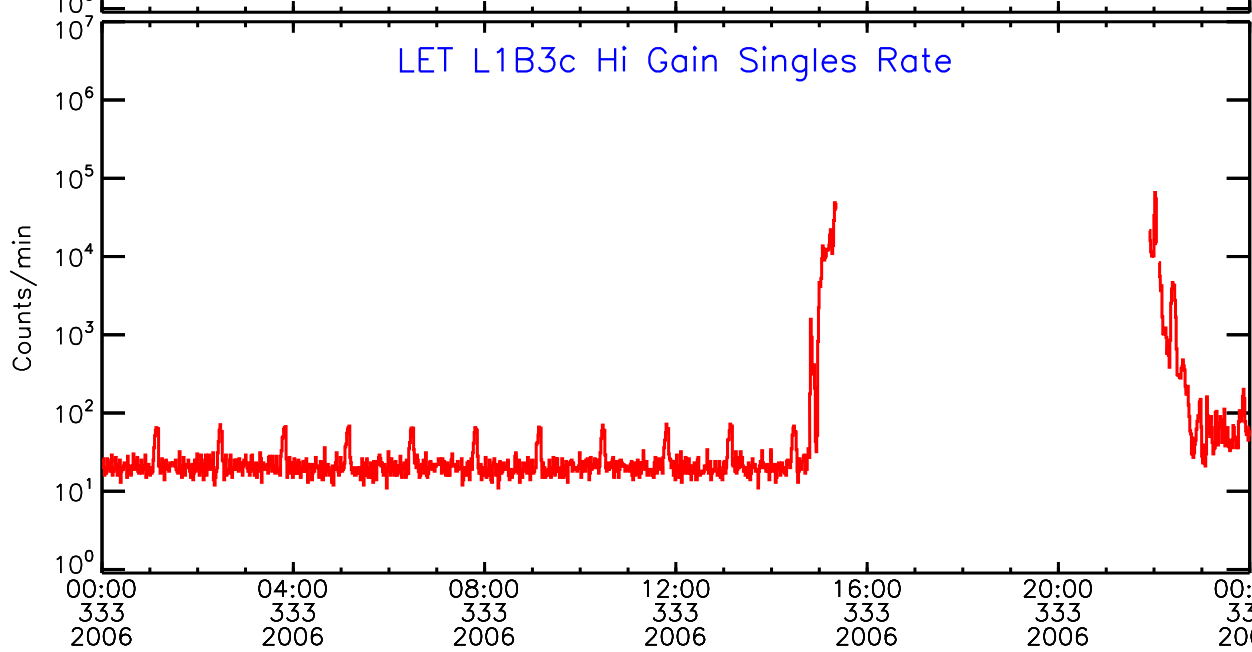

LET ahead Hi-Gain SINGLES RATES Data for 2006-333

Thu Sep 4 12:13:04 2008 ACE Science Center