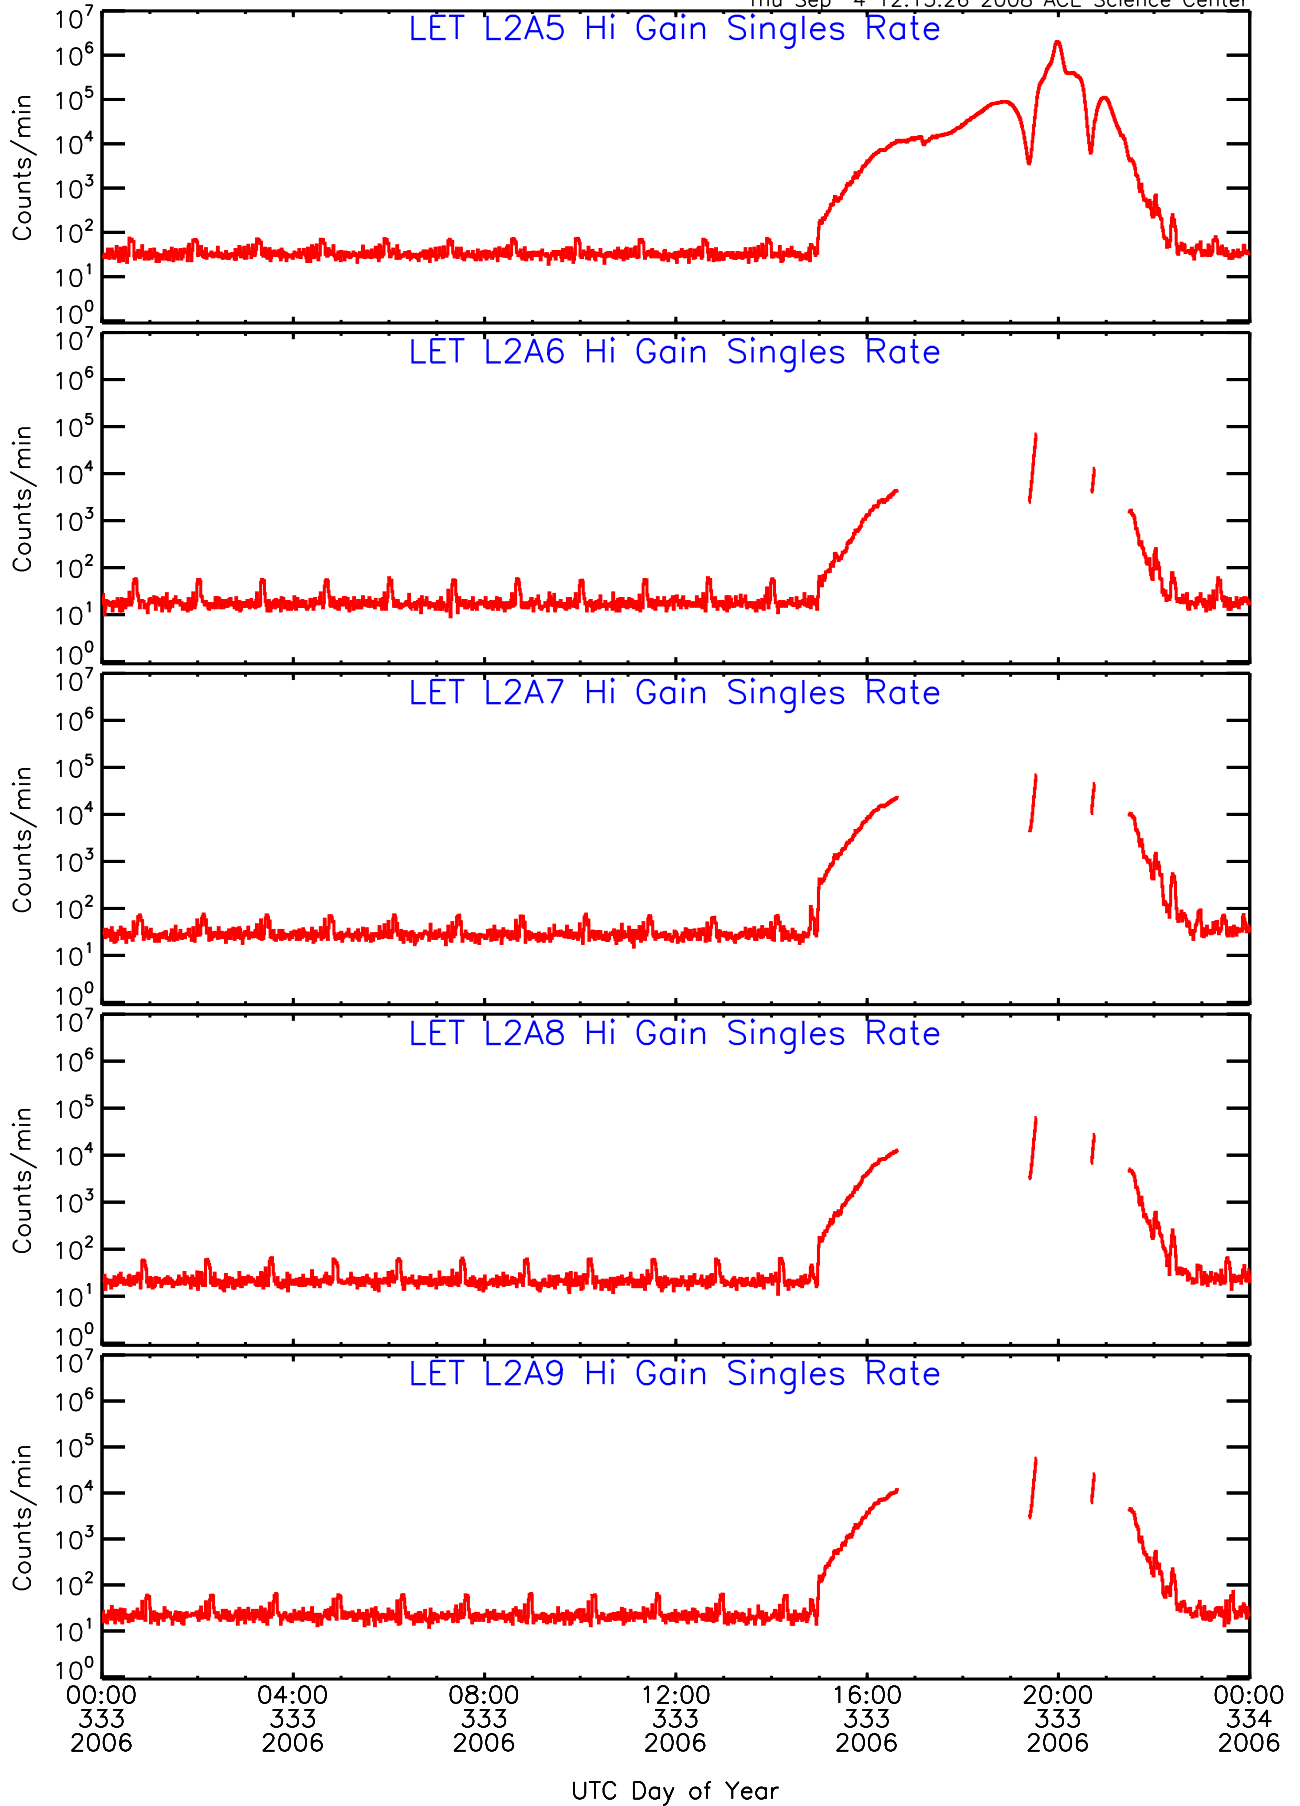

LET ahead Hi-Gain SINGLES RATES Data for 2006-333

Thu Sep 4 12:13:26 2008 ACE Science Center