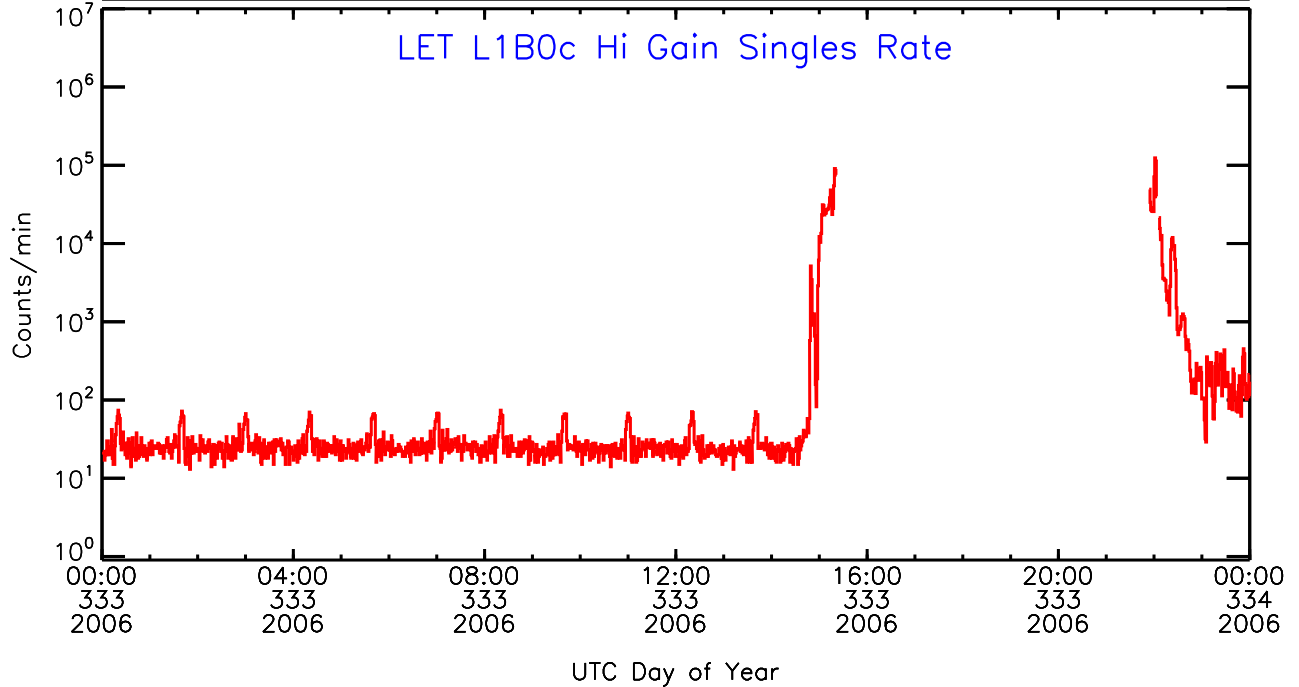

LET ahead Hi-Gain SINGLES RATES Data for 2006-333

Thu Sep 4 12:13:04 2008 ACE Science Center