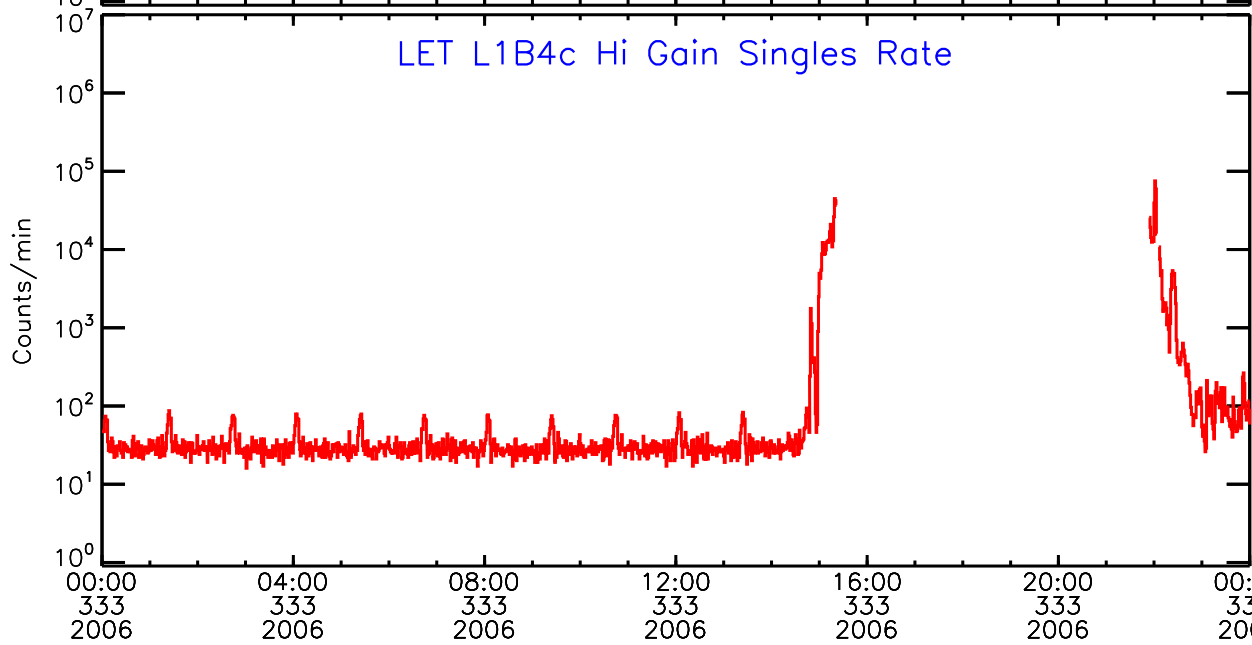

LET ahead Hi-Gain SINGLES RATES Data for 2006-333

Thu Sep 4 12:13:04 2008 ACE Science Center