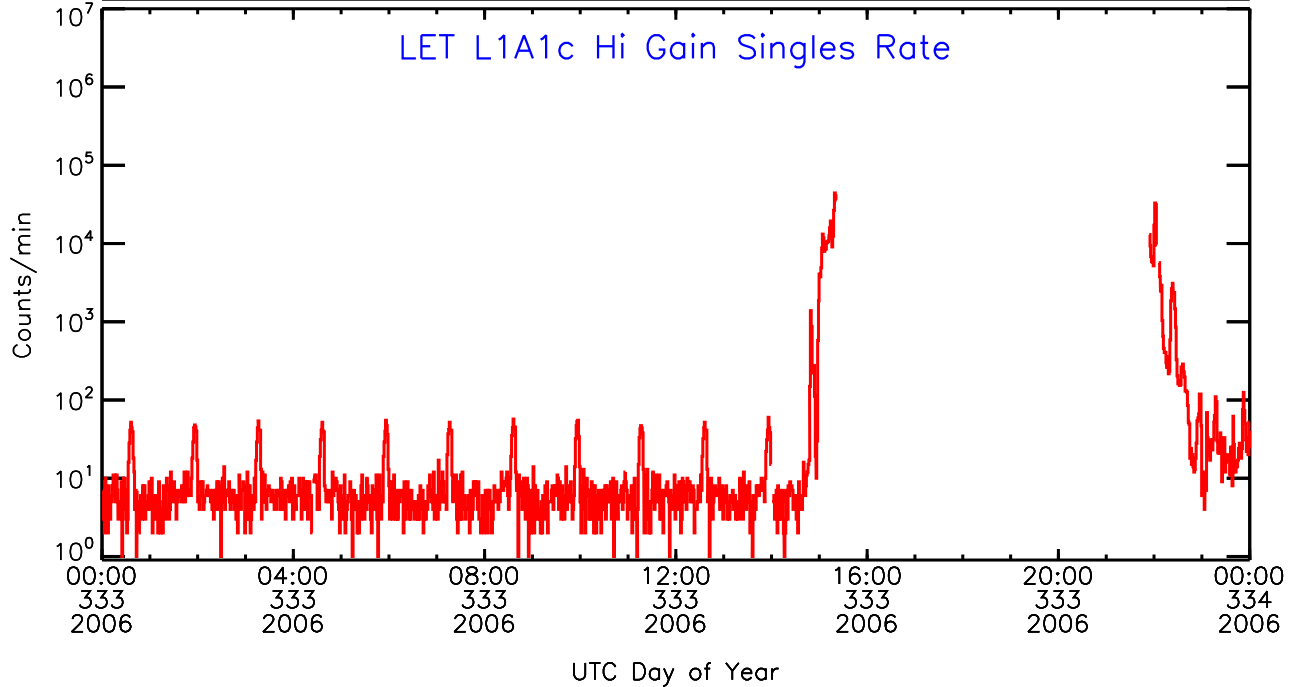

LET ahead Hi-Gain SINGLES RATES Data for 2006-333

Thu Sep 4 12:13:03 2008 ACE Science Center

LET ahead Hi-Gain SINGLES RATES Data for 2006-333

Thu Sep 4 12:13:03 2008 ACE Science Center

LET ahead Hi-Gain SINGLES RATES Data for 2006-333