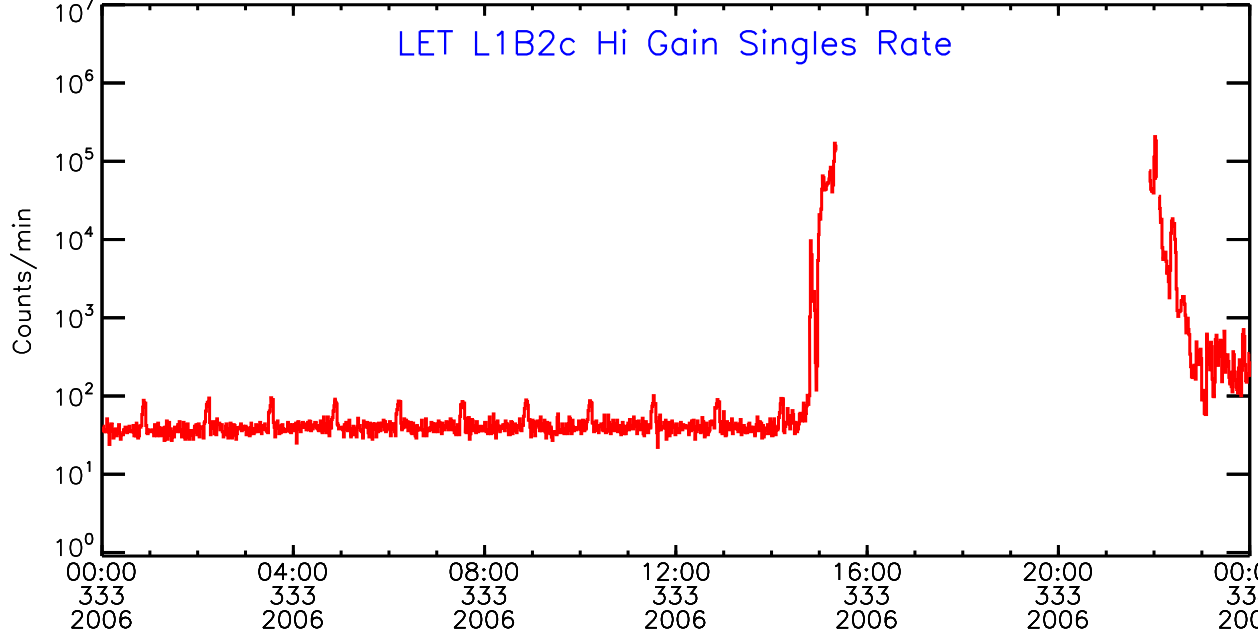

LET ahead Hi-Gain SINGLES RATES Data for 2006-333

Thu Sep 4 12:13:04 2008 ACE Science Center

LET ahead Hi-Gain SINGLES RATES Data for 2006-333

Thu Sep 4 12:13:04 2008 ACE Science Center

LET ahead Hi-Gain SINGLES RATES Data for 2006-333

Thu Sep 4 12:13:04 2008 ACE Science Center

00:00 333 2006 04:00 333 2006 08:00 333 2006 12:00 333 2006 16:00 333 2006 20:00 333 2006 00:00 334 2006

UTC Day of Year

LET ahead Hi-Gain SINGLES RATES Data for 2006-333