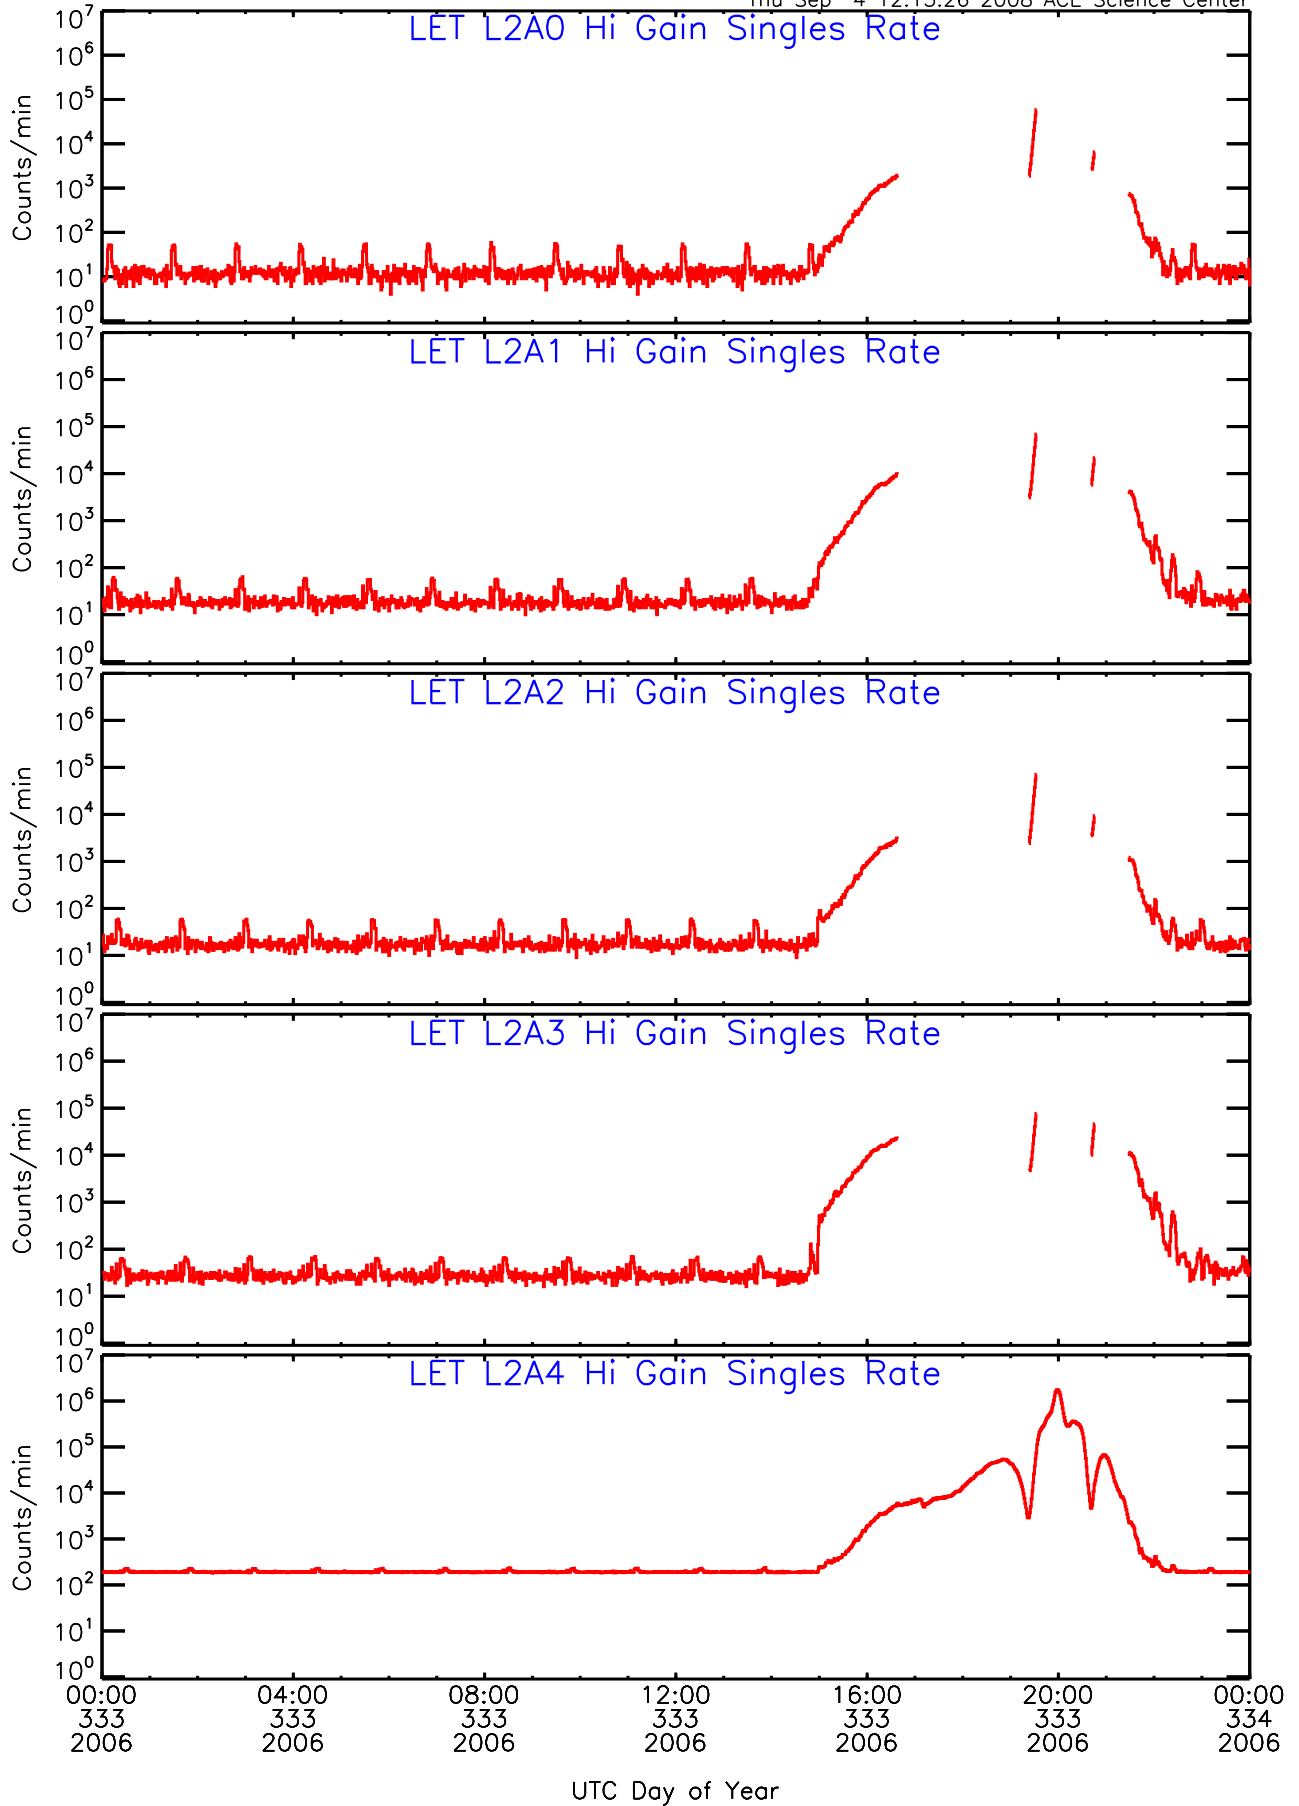

Thu Sep 4 12:13:04 2008 ACE Science Center

LET ahead Hi-Gain SINGLES RATES Data for 2006-333

Thu Sep 4 12:13:04 2008 ACE Science Center

LET ahead Hi-Gain SINGLES RATES Data for 2006-333

Thu Sep 4 12:13:26 2008 ACE Science Center