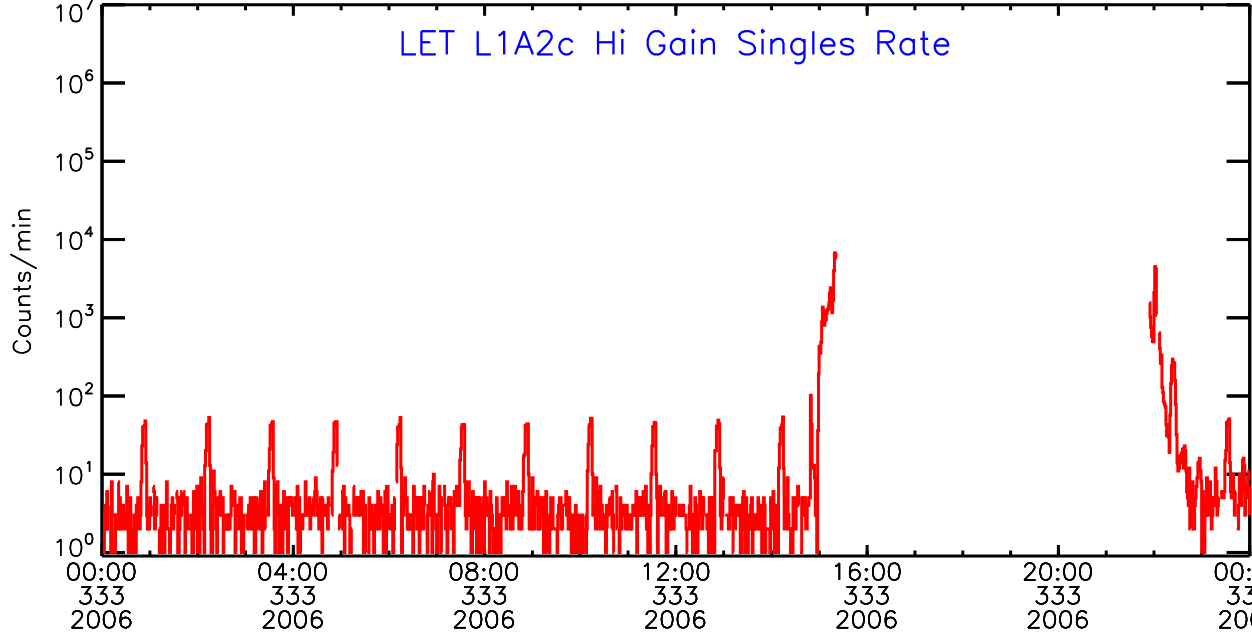

LET ahead Hi-Gain SINGLES RATES Data for 2006-333

Thu Sep 4 12:13:03 2008 ACE Science Center

UTC Day of Year