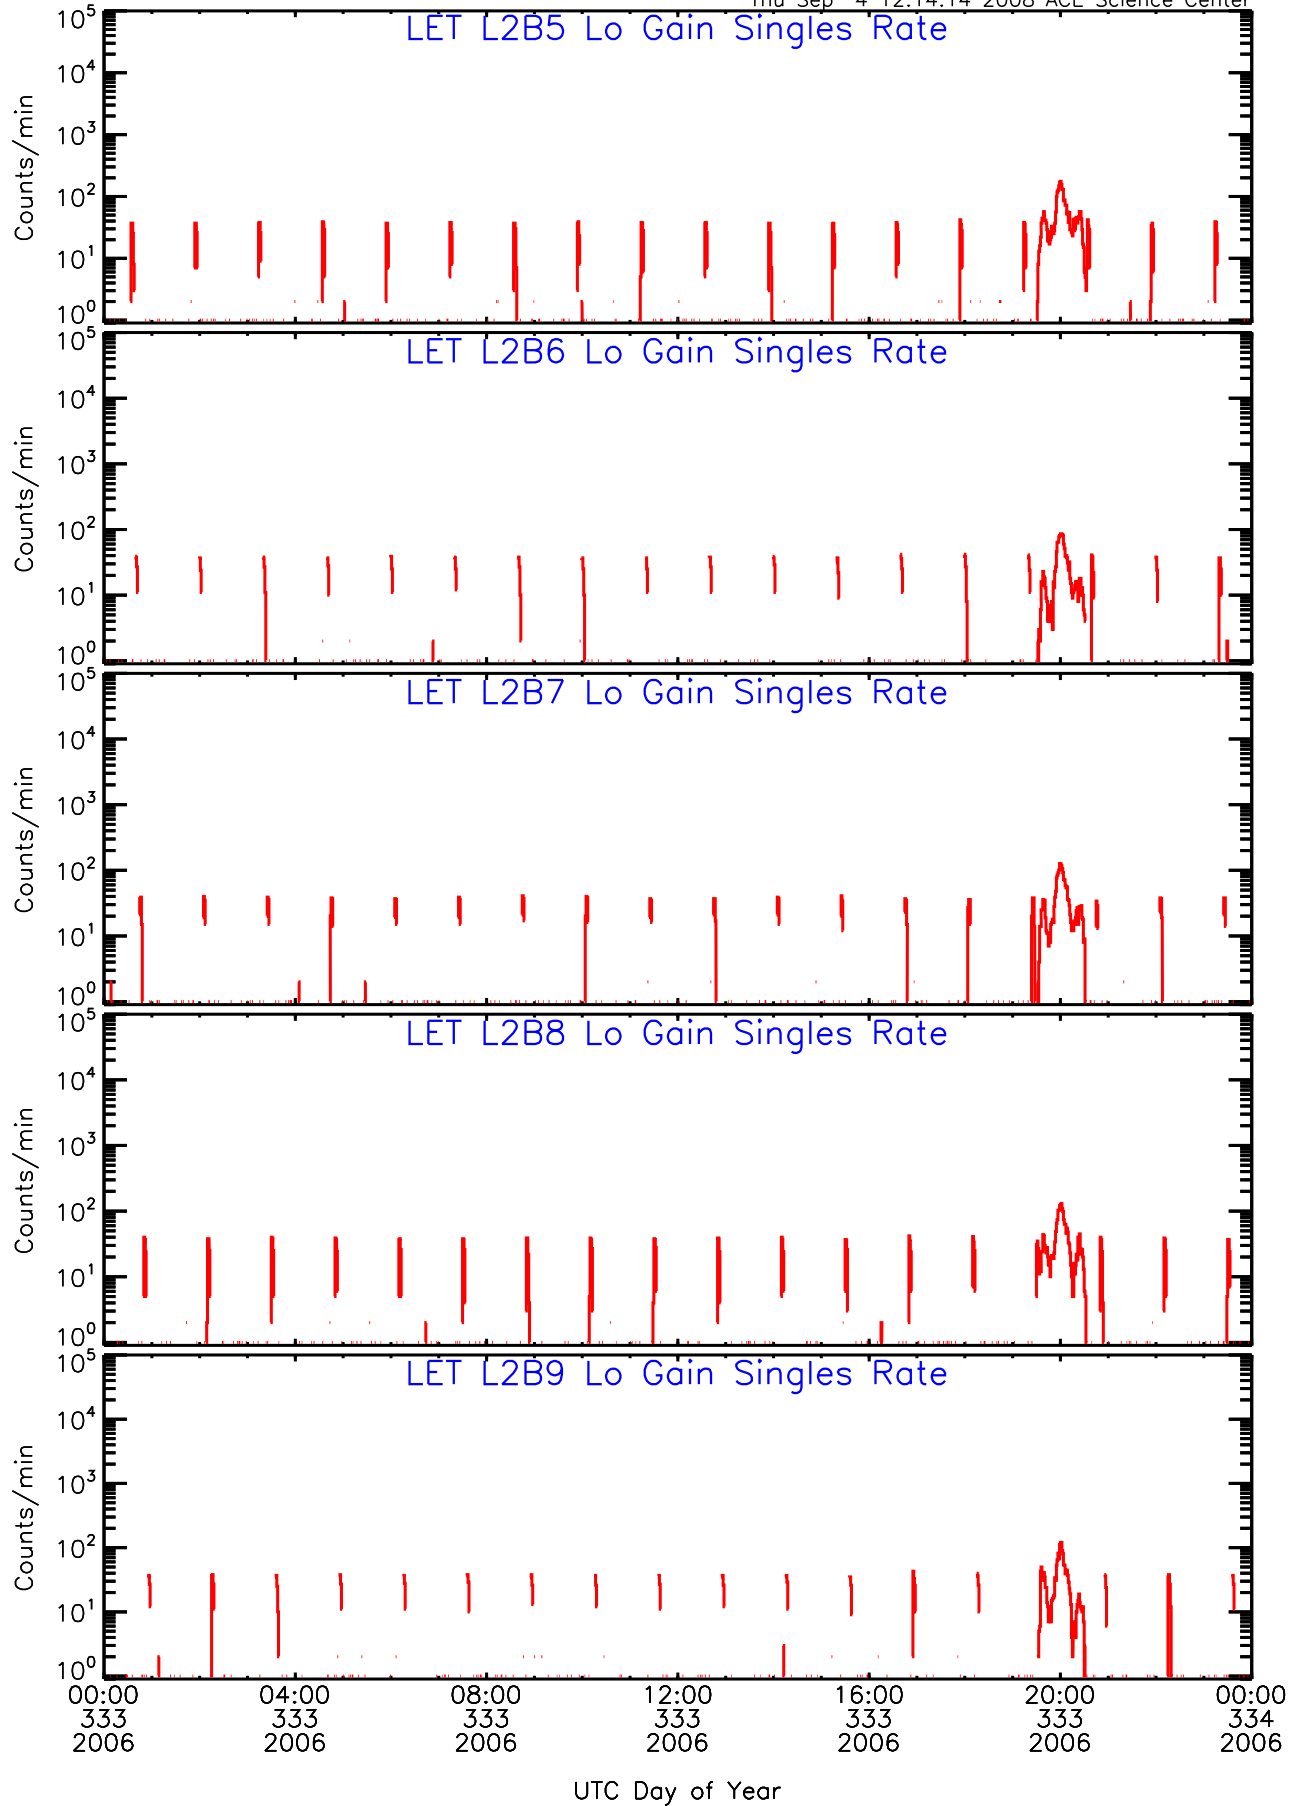

LET ahead Lo-Gain SINGLES RATES Data for 2006-333

Thu Sep 4 12:14:14 2008 ACE Science Center