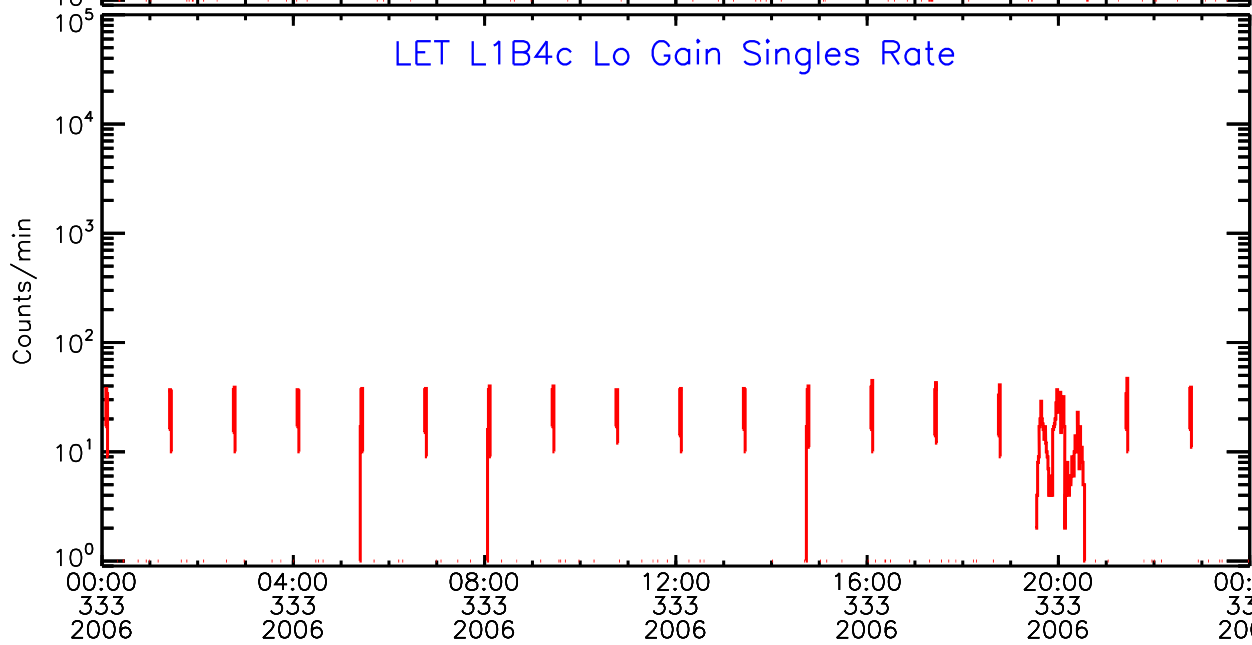

Thu Sep 4 12:13:56 2008 ACE Science Center

LET ahead Lo-Gain SINGLES RATES Data for 2006-333

Thu Sep 4 12:13:56 2008 ACE Science Center

LET ahead Lo-Gain SINGLES RATES Data for 2006-333

Thu Sep 4 12:13:56 2008 ACE Science Center