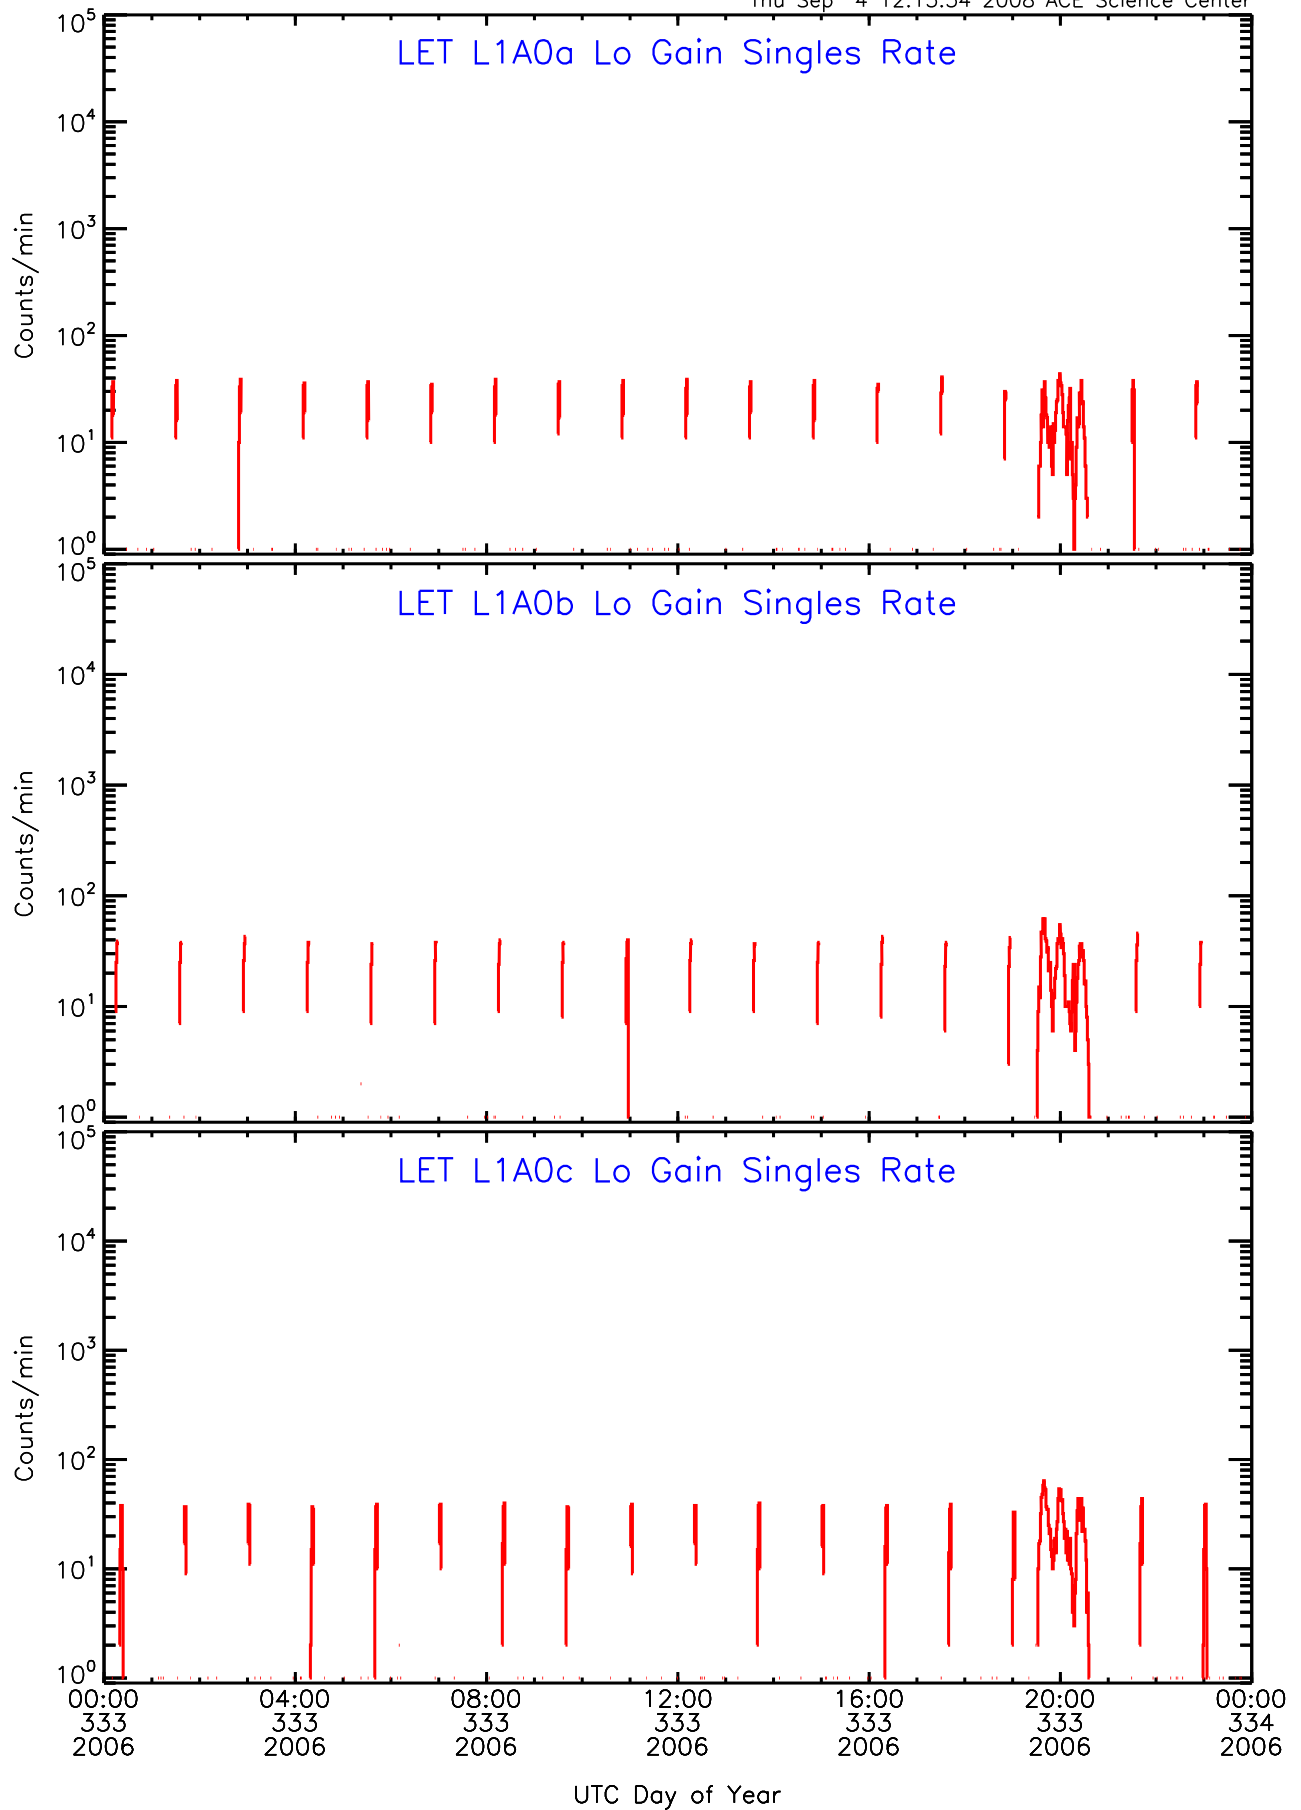

LET ahead Lo-Gain SINGLES RATES Data for 2006-333

Thu Sep 4 12:13:54 2008 ACE Science Center

LET ahead Lo-Gain SINGLES RATES Data for 2006-333

Thu Sep 4 12:13:54 2008 ACE Science Center

LET ahead Lo-Gain SINGLES RATES Data for 2006-333