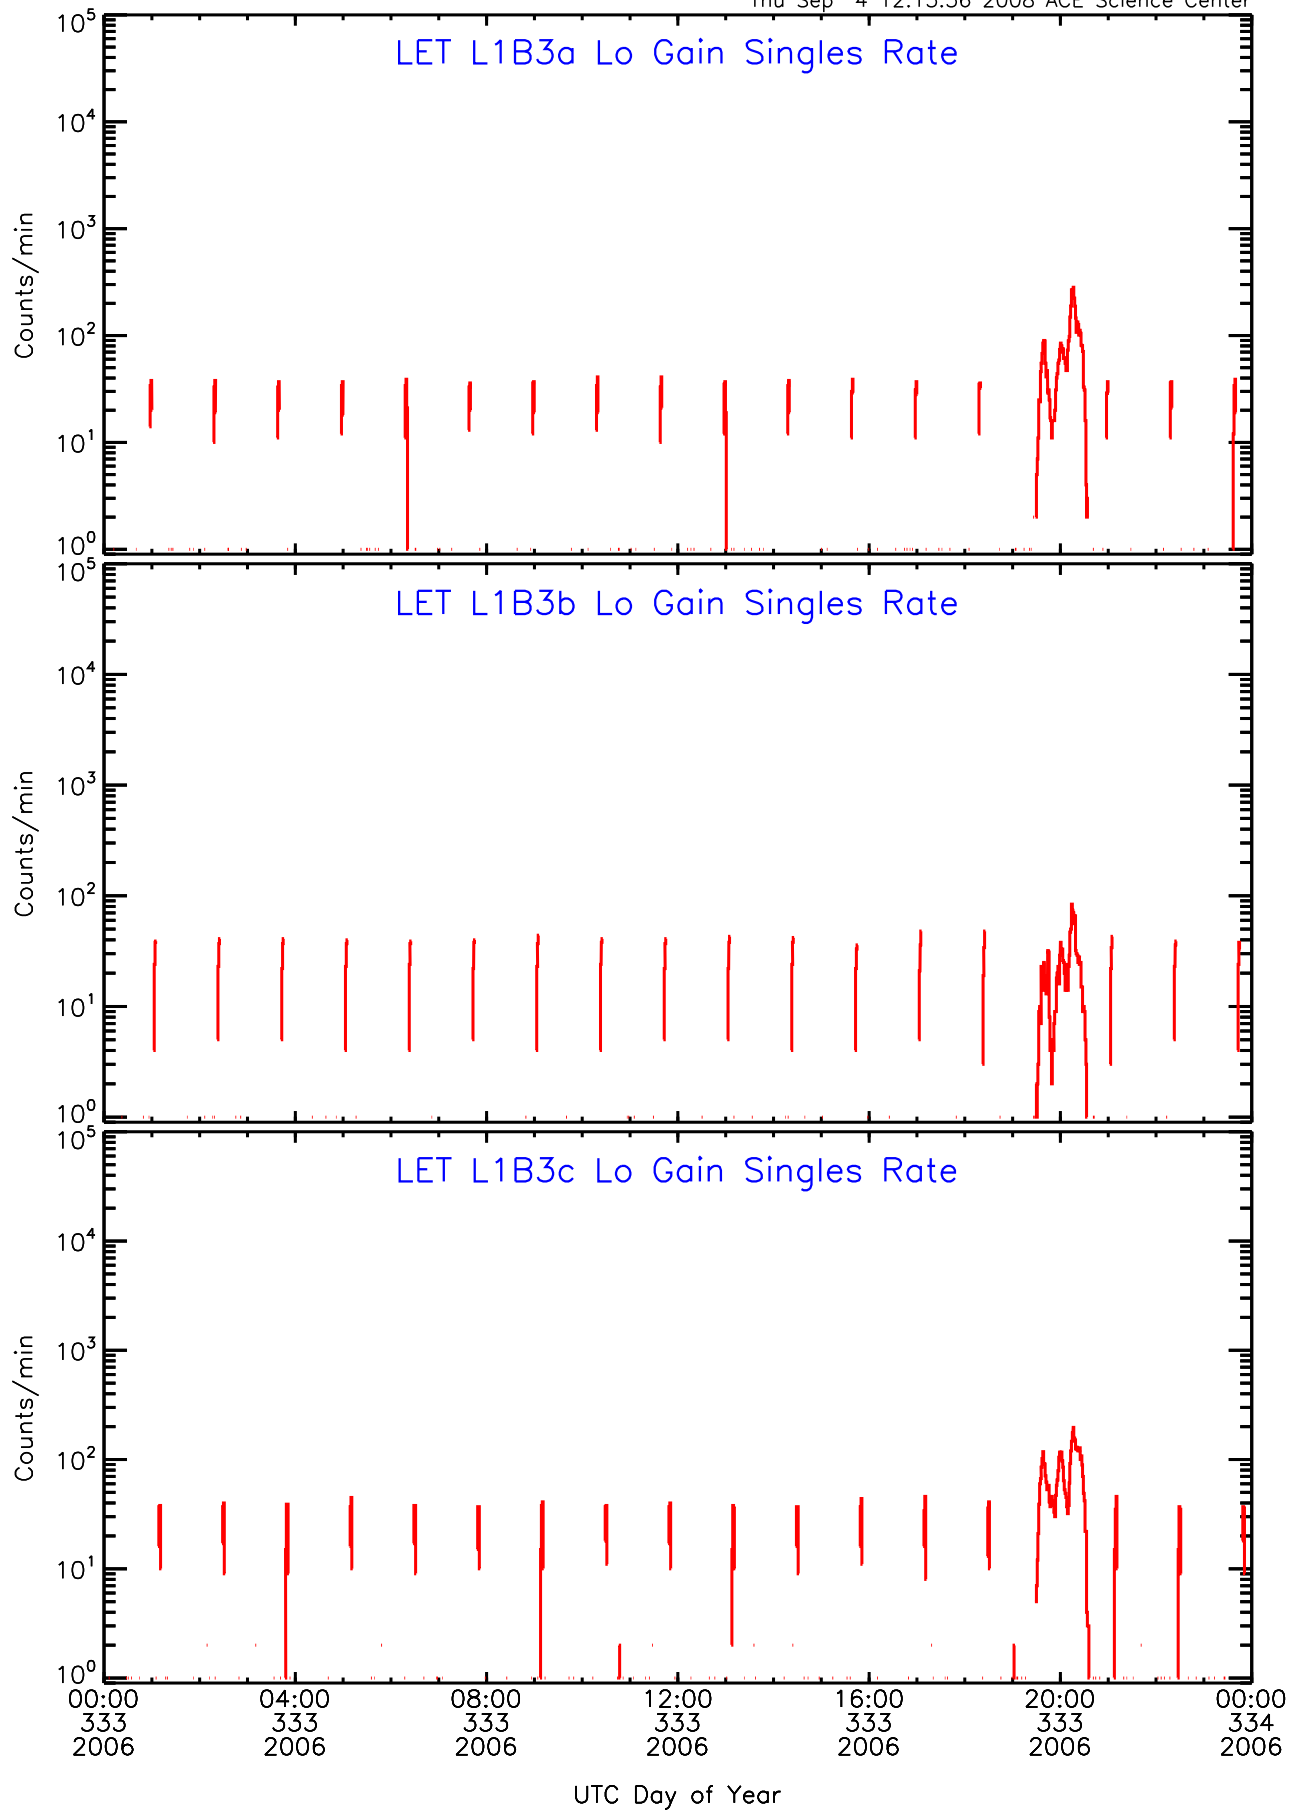

LET ahead Lo-Gain SINGLES RATES Data for 2006-333

Thu Sep 4 12:13:56 2008 ACE Science Center