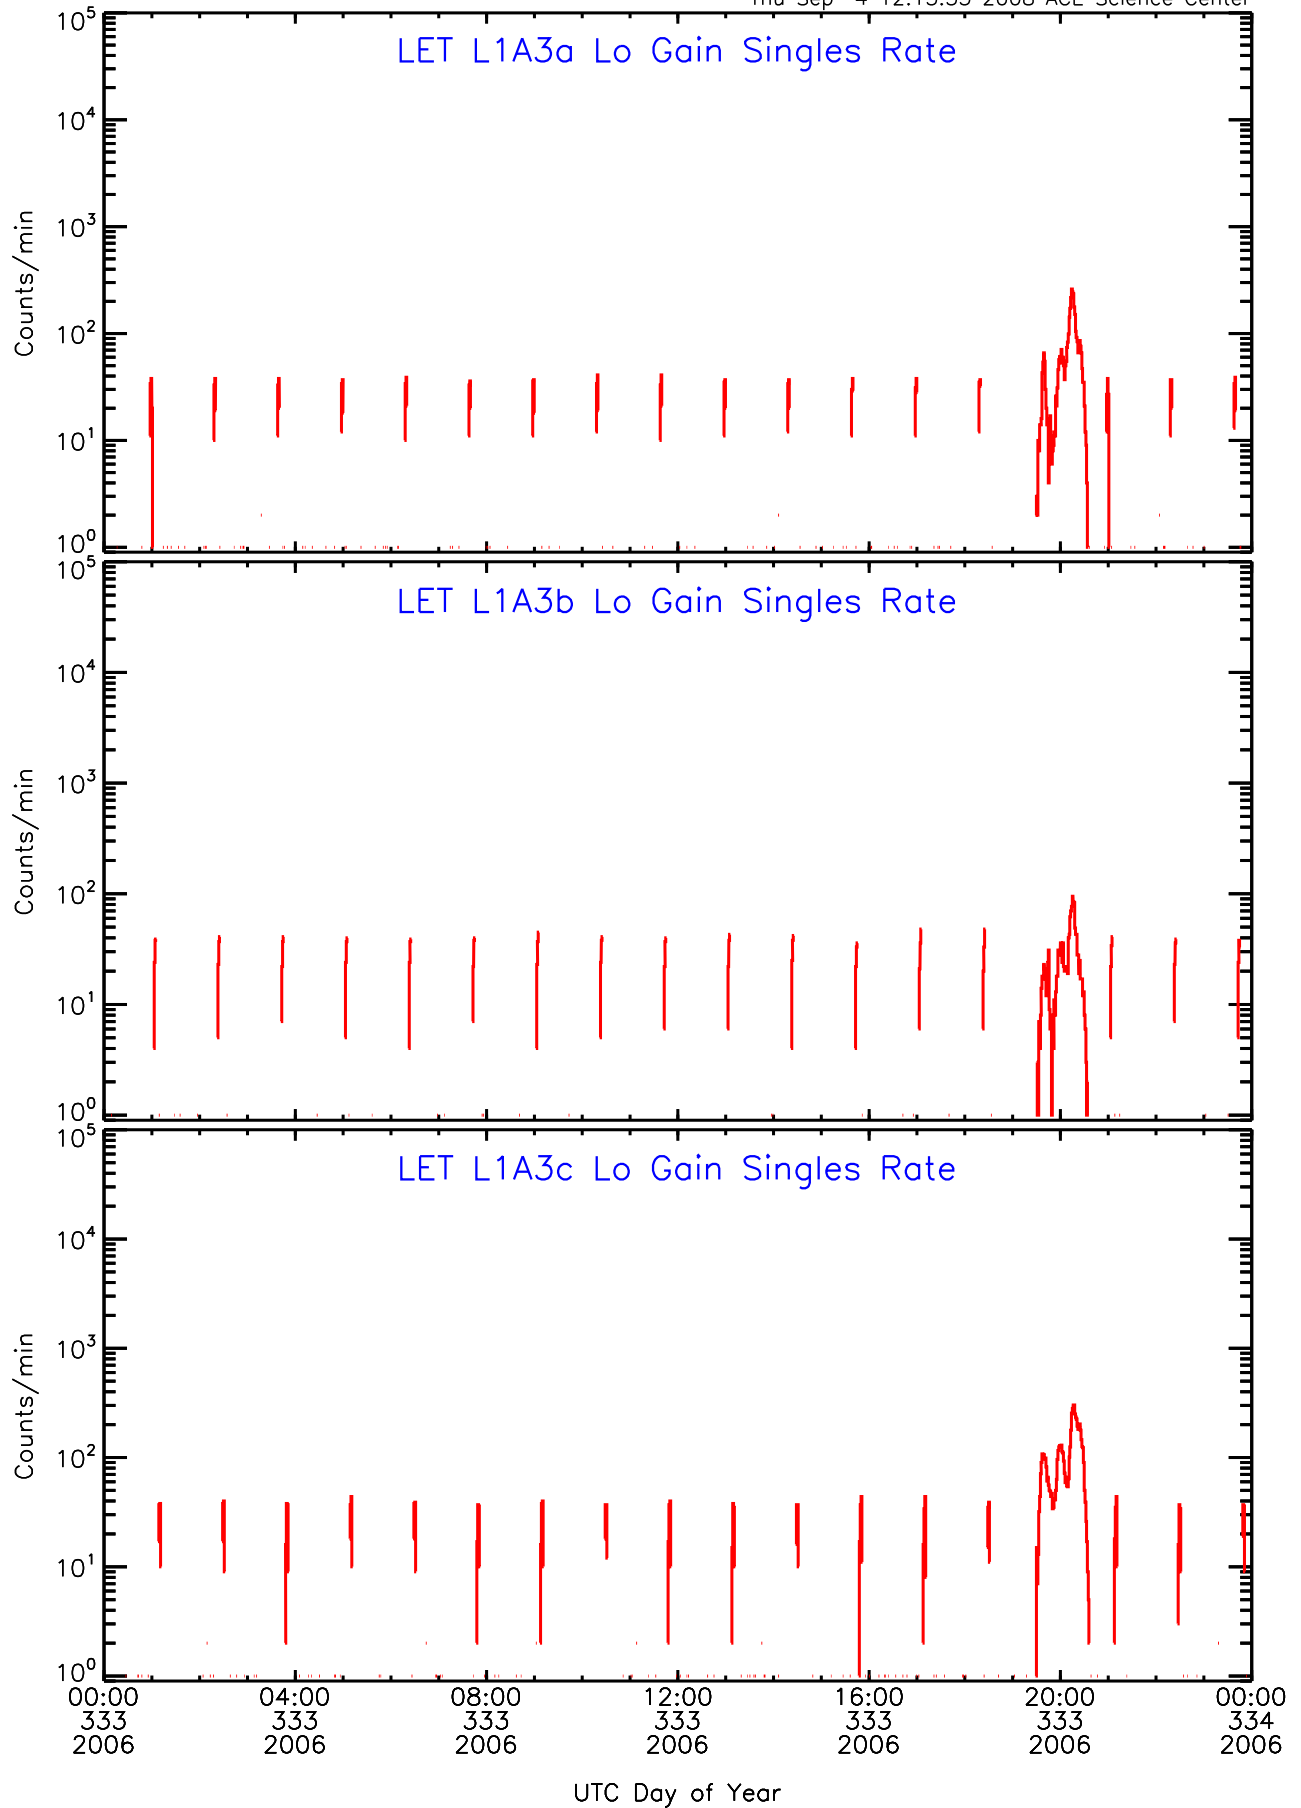

LET ahead Lo-Gain SINGLES RATES Data for 2006-333

Thu Sep 4 12:13:55 2008 ACE Science Center