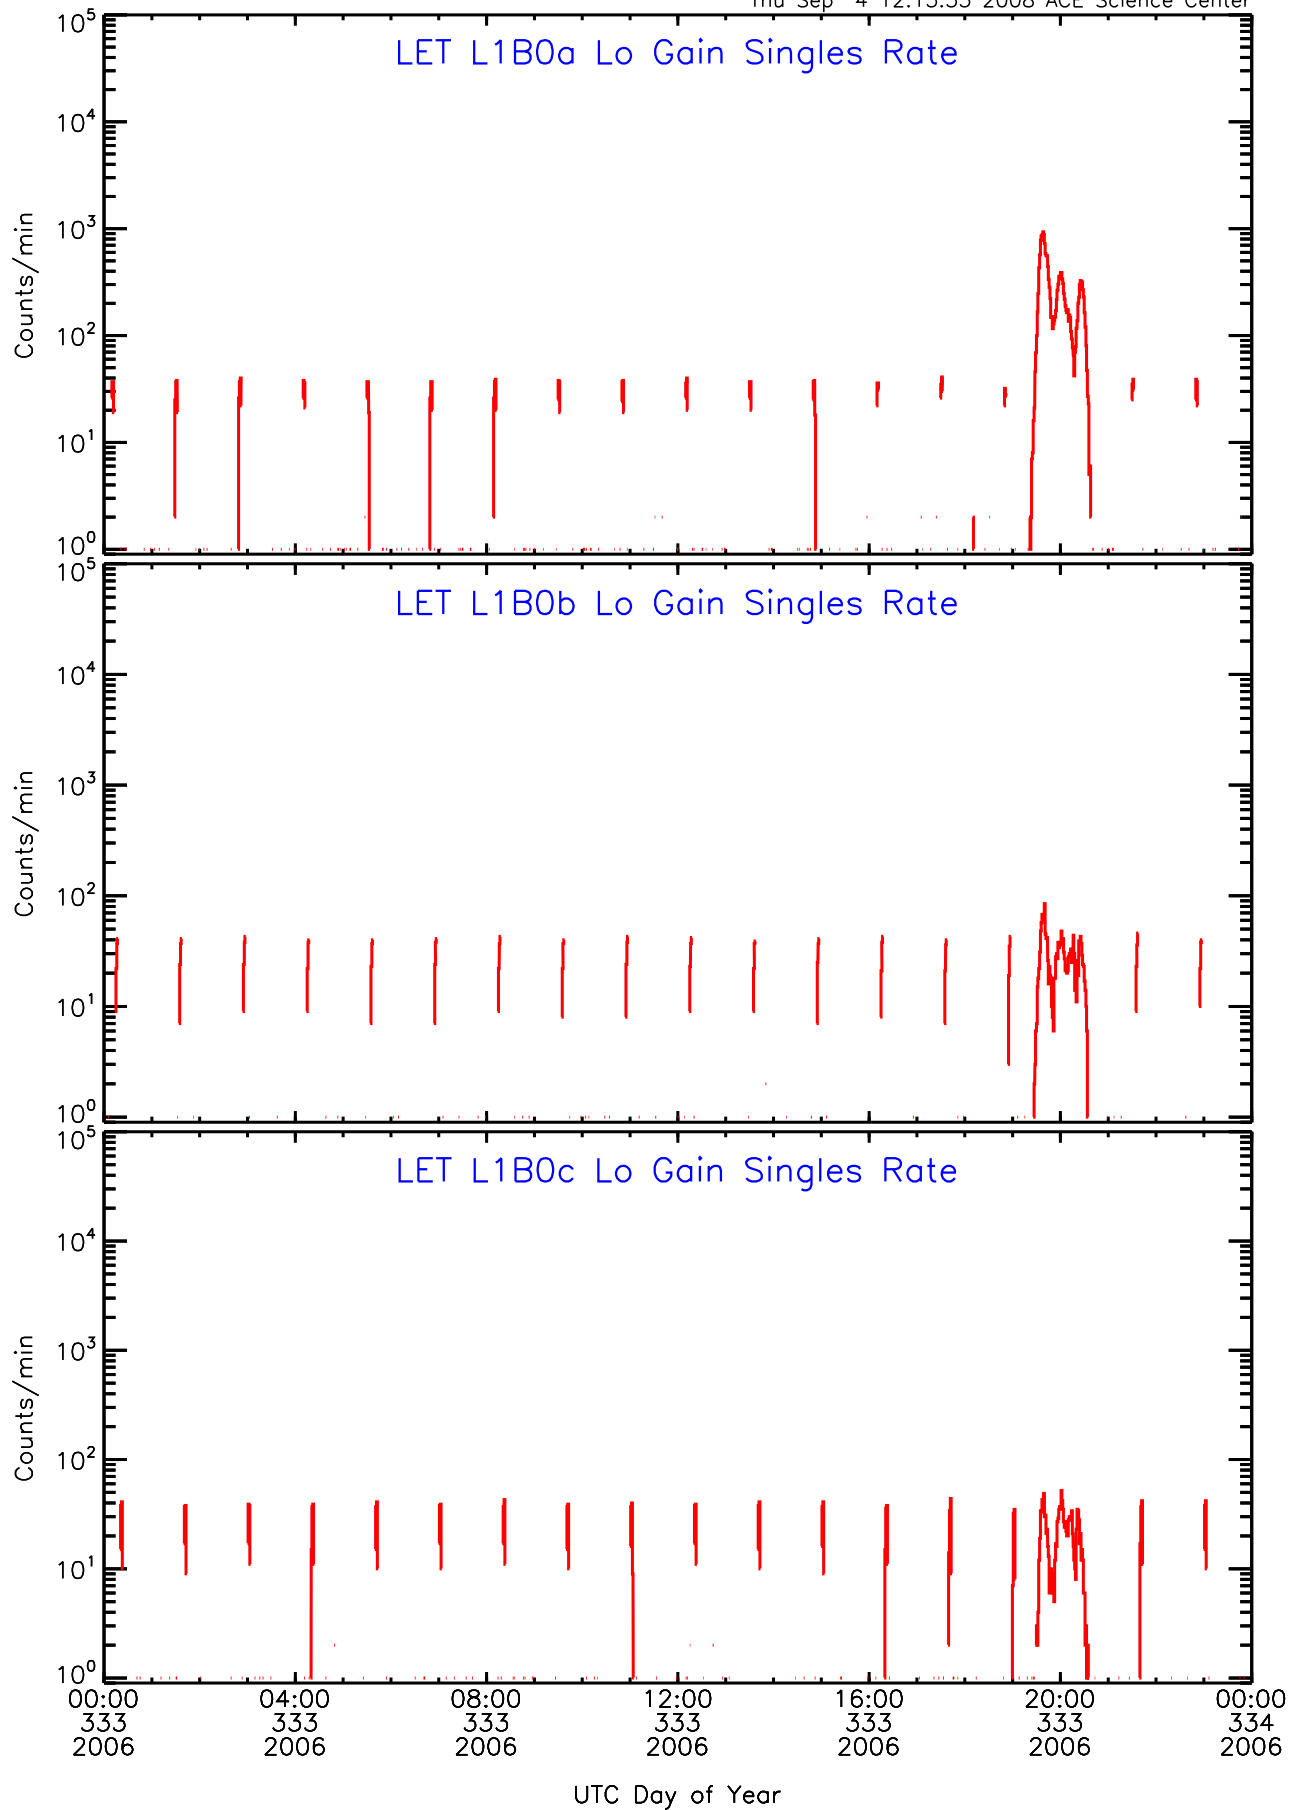

LET ahead Lo-Gain SINGLES RATES Data for 2006-333

Thu Sep 4 12:13:55 2008 ACE Science Center