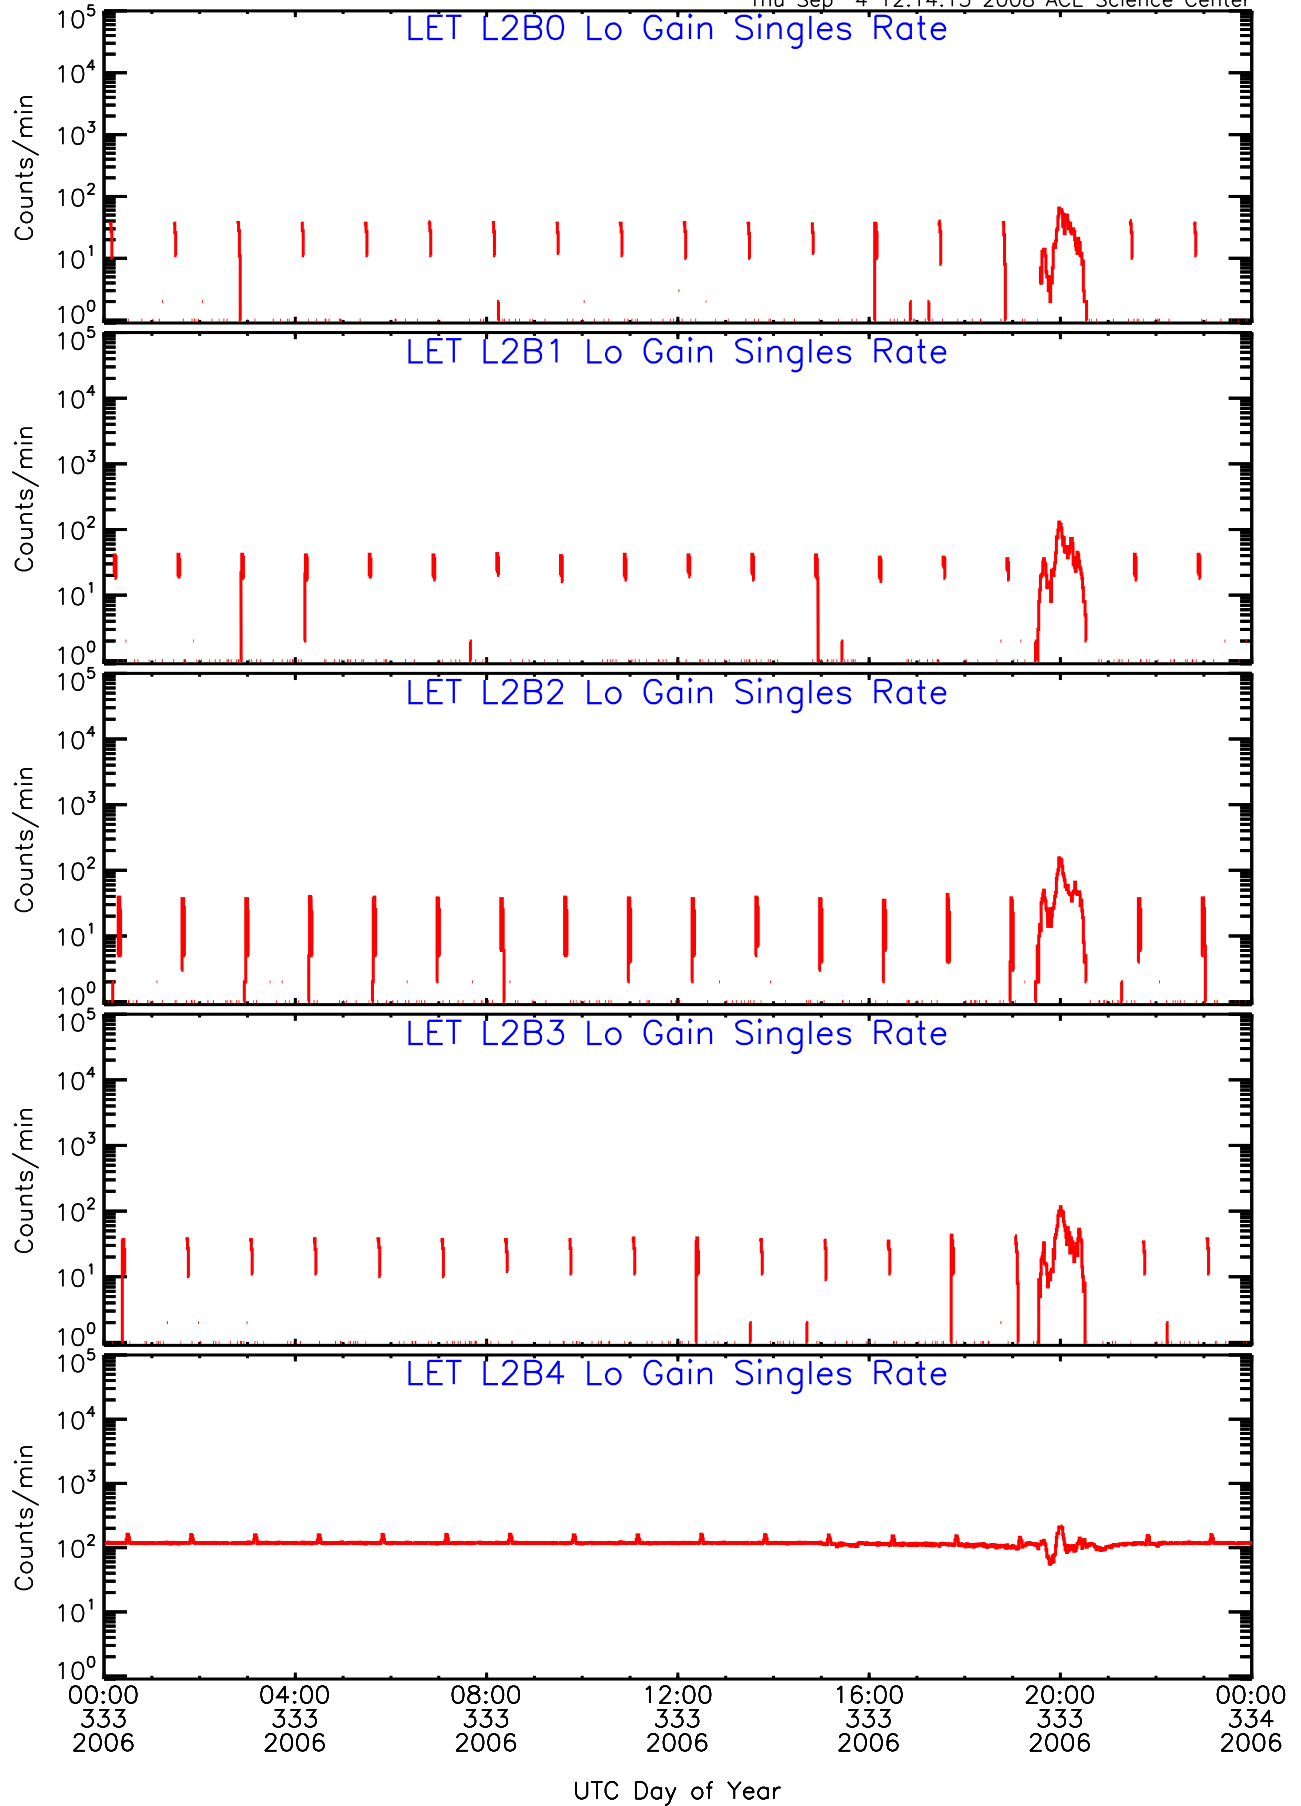

LET ahead Lo-Gain SINGLES RATES Data for 2006-333

Thu Sep 4 12:14:13 2008 ACE Science Center