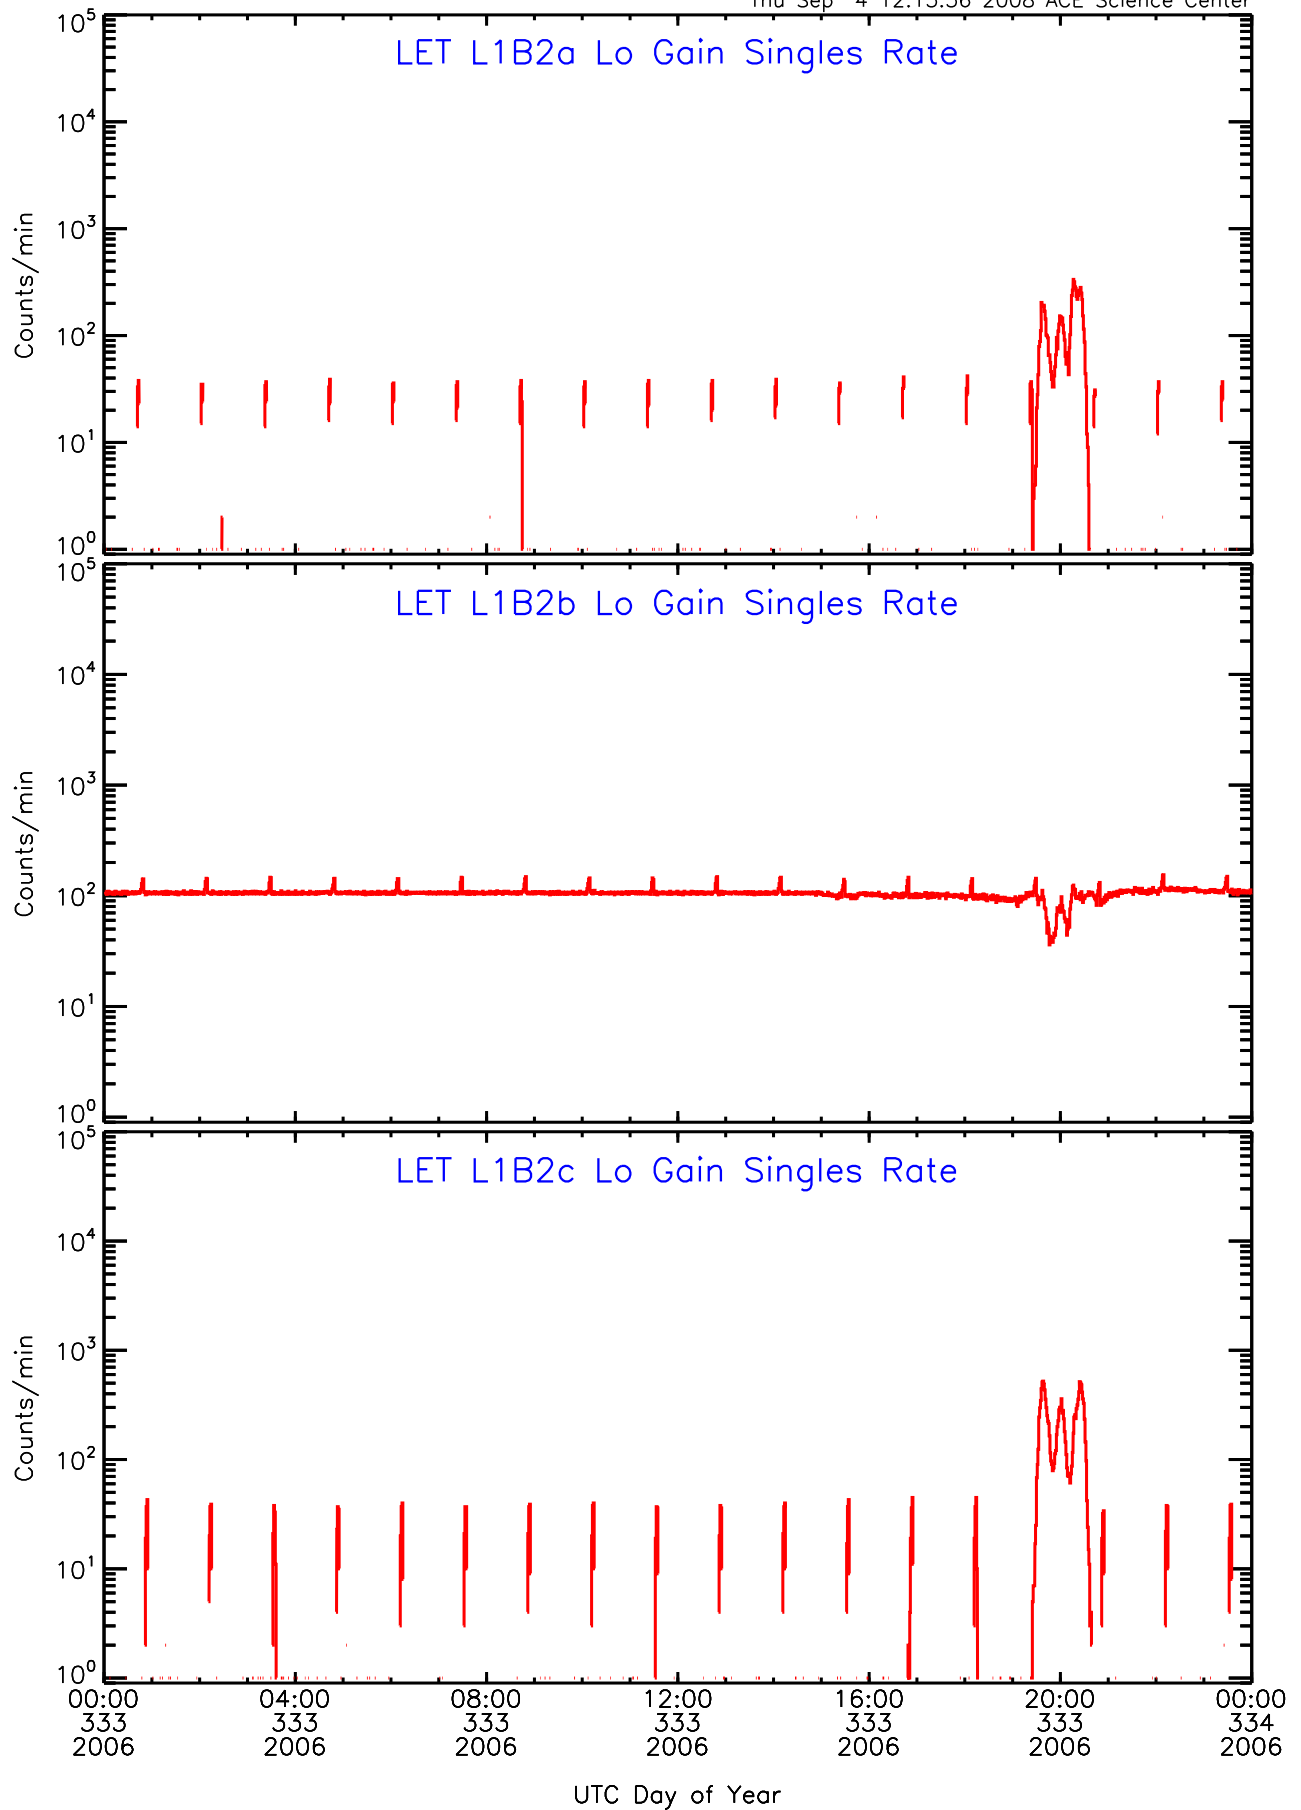

LET ahead Lo-Gain SINGLES RATES Data for 2006-333

Thu Sep 4 12:13:56 2008 ACE Science Center