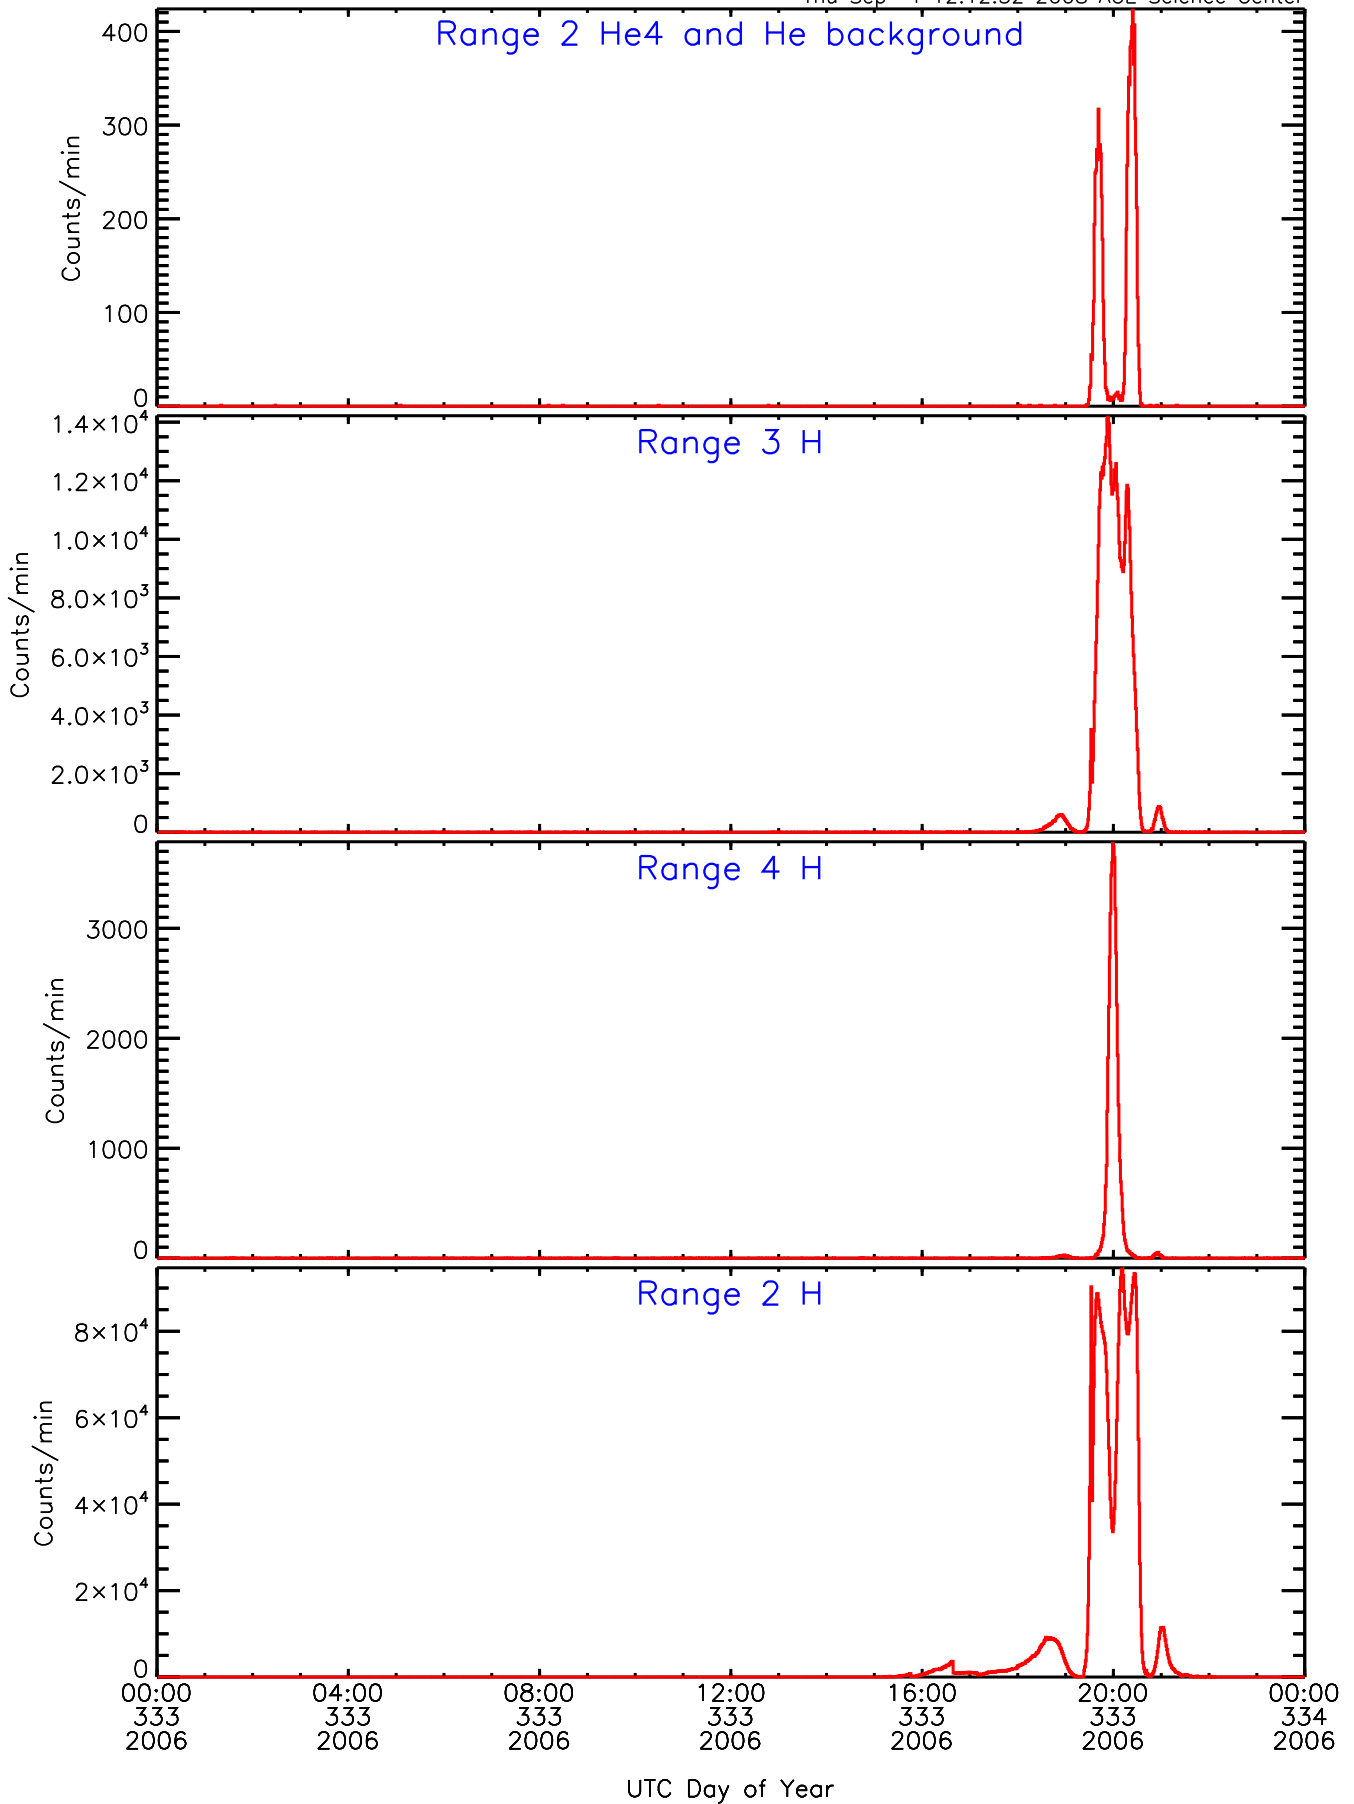

LET ahead Livetime/Trigger Data for 2006-333

Thu Sep 4 12:12:47 2008 ACE Science Center

LET ahead EVPRATES Data for 2006-333

Thu Sep 4 12:12:13 2008 ACE Science Center

LET ahead EVPRATES Data for 2006-333

Thu Sep 4 12:12:14 2008 ACE Science Center

LET ahead EVPRATES Data for 2006-333

Thu Sep 4 12:12:14 2008 ACE Science Center

LET ahead EVPRATES Data for 2006-333

Thu Sep 4 12:12:14 2008 ACE Science Center

LET ahead BUFRATES Data for 2006-333

Thu Sep 4 12:12:31 2008 ACE Science Center

LET ahead BUFRATES Data for 2006-333

Thu Sep 4 12:12:31 2008 ACE Science Center

LET ahead BUFRATES Data for 2006-333

Thu Sep 4 12:12:31 2008 ACE Science Center

LET ahead BUFRATES Data for 2006-333

Thu Sep 4 12:12:32 2008 ACE Science Center

LET ahead BUFRATES Data for 2006-333

Thu Sep 4 12:12:32 2008 ACE Science Center

LET ahead BUFRATES Data for 2006-333

Thu Sep 4 12:12:32 2008 ACE Science Center

LET ahead BUFRATES Data for 2006-333