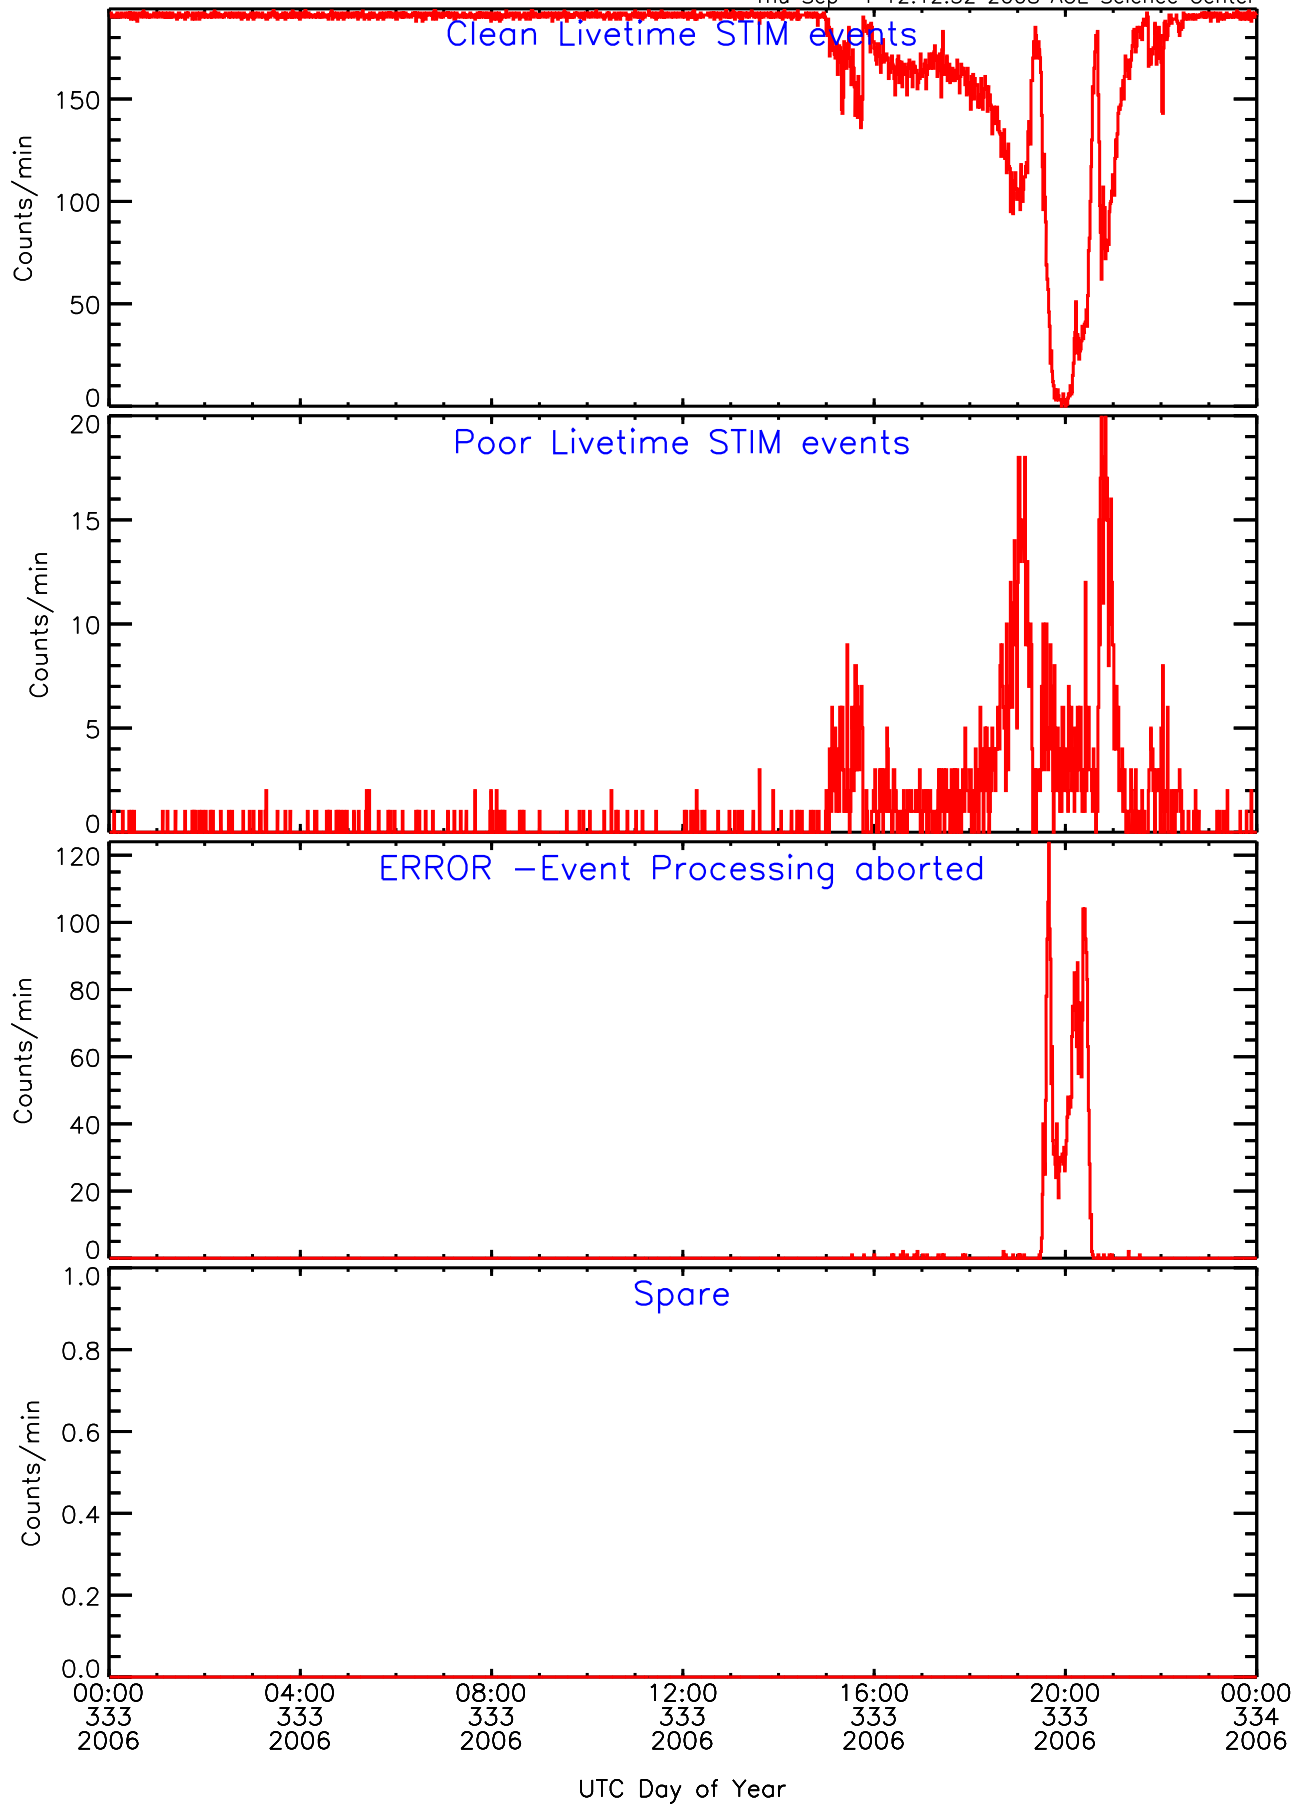

LET ahead BUFRATES Data for 2006-333

Thu Sep 4 12:12:32 2008 ACE Science Center