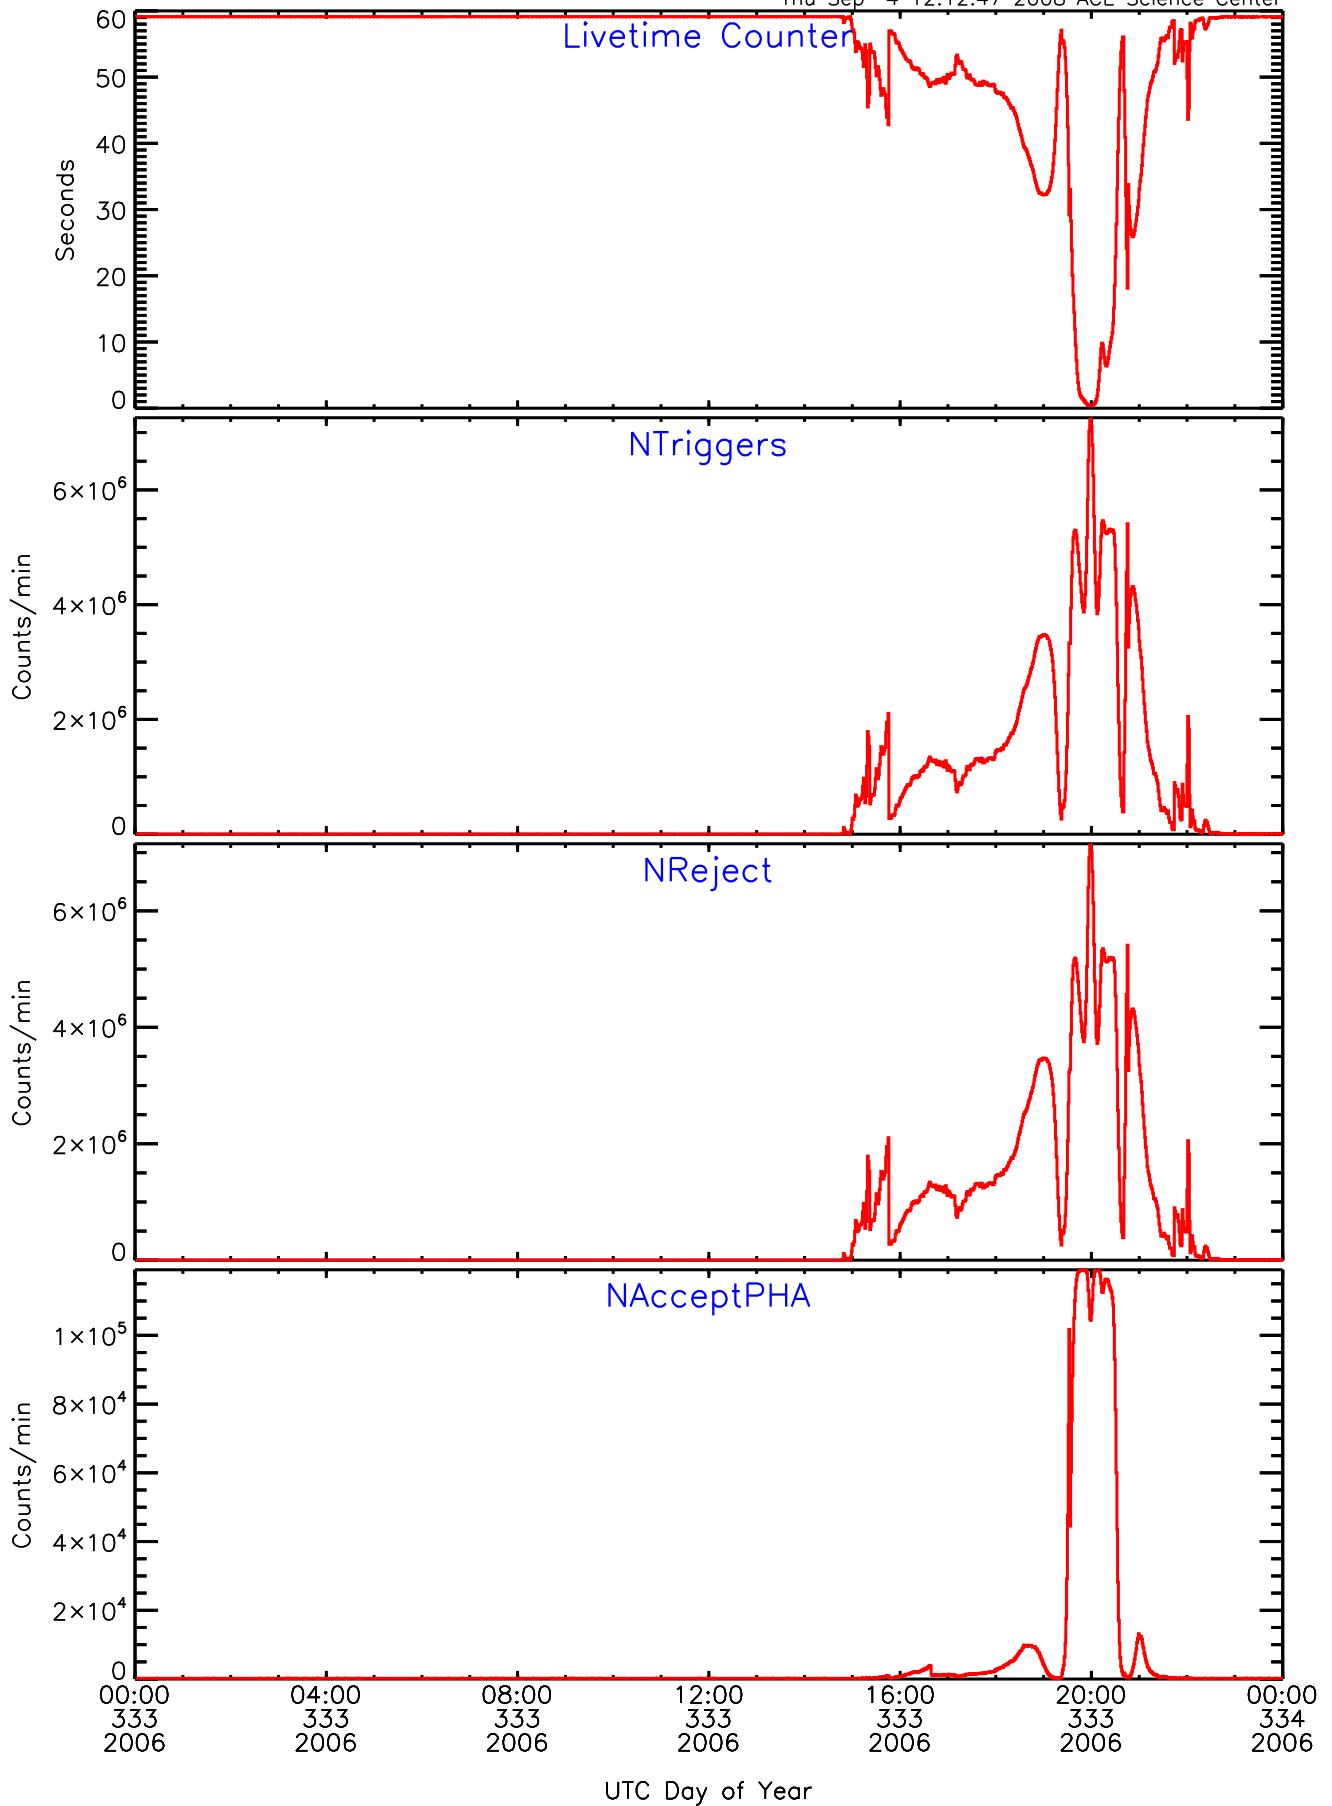

LET ahead Livetime/Trigger Data for 2006-333

Thu Sep 4 12:12:47 2008 ACE Science Center

LET ahead EVPRATES Data for 2006-333

Thu Sep 4 12:12:13 2008 ACE Science Center

LET ahead EVPRATES Data for 2006-333

Thu Sep 4 12:12:14 2008 ACE Science Center

LET ahead EVPRATES Data for 2006-333

Thu Sep 4 12:12:14 2008 ACE Science Center

LET ahead EVPRATES Data for 2006-333

Thu Sep 4 12:12:14 2008 ACE Science Center

LET ahead BUFRATES Data for 2006-333

Thu Sep 4 12:12:31 2008 ACE Science Center

LET ahead BUFRATES Data for 2006-333

Thu Sep 4 12:12:31 2008 ACE Science Center

LET ahead BUFRATES Data for 2006-333

Thu Sep 4 12:12:31 2008 ACE Science Center

LET ahead BUFRATES Data for 2006-333

Thu Sep 4 12:12:32 2008 ACE Science Center

LET ahead BUFRATES Data for 2006-333

Thu Sep 4 12:12:32 2008 ACE Science Center

LET ahead BUFRATES Data for 2006-333

Thu Sep 4 12:12:32 2008 ACE Science Center

LET ahead BUFRATES Data for 2006-333