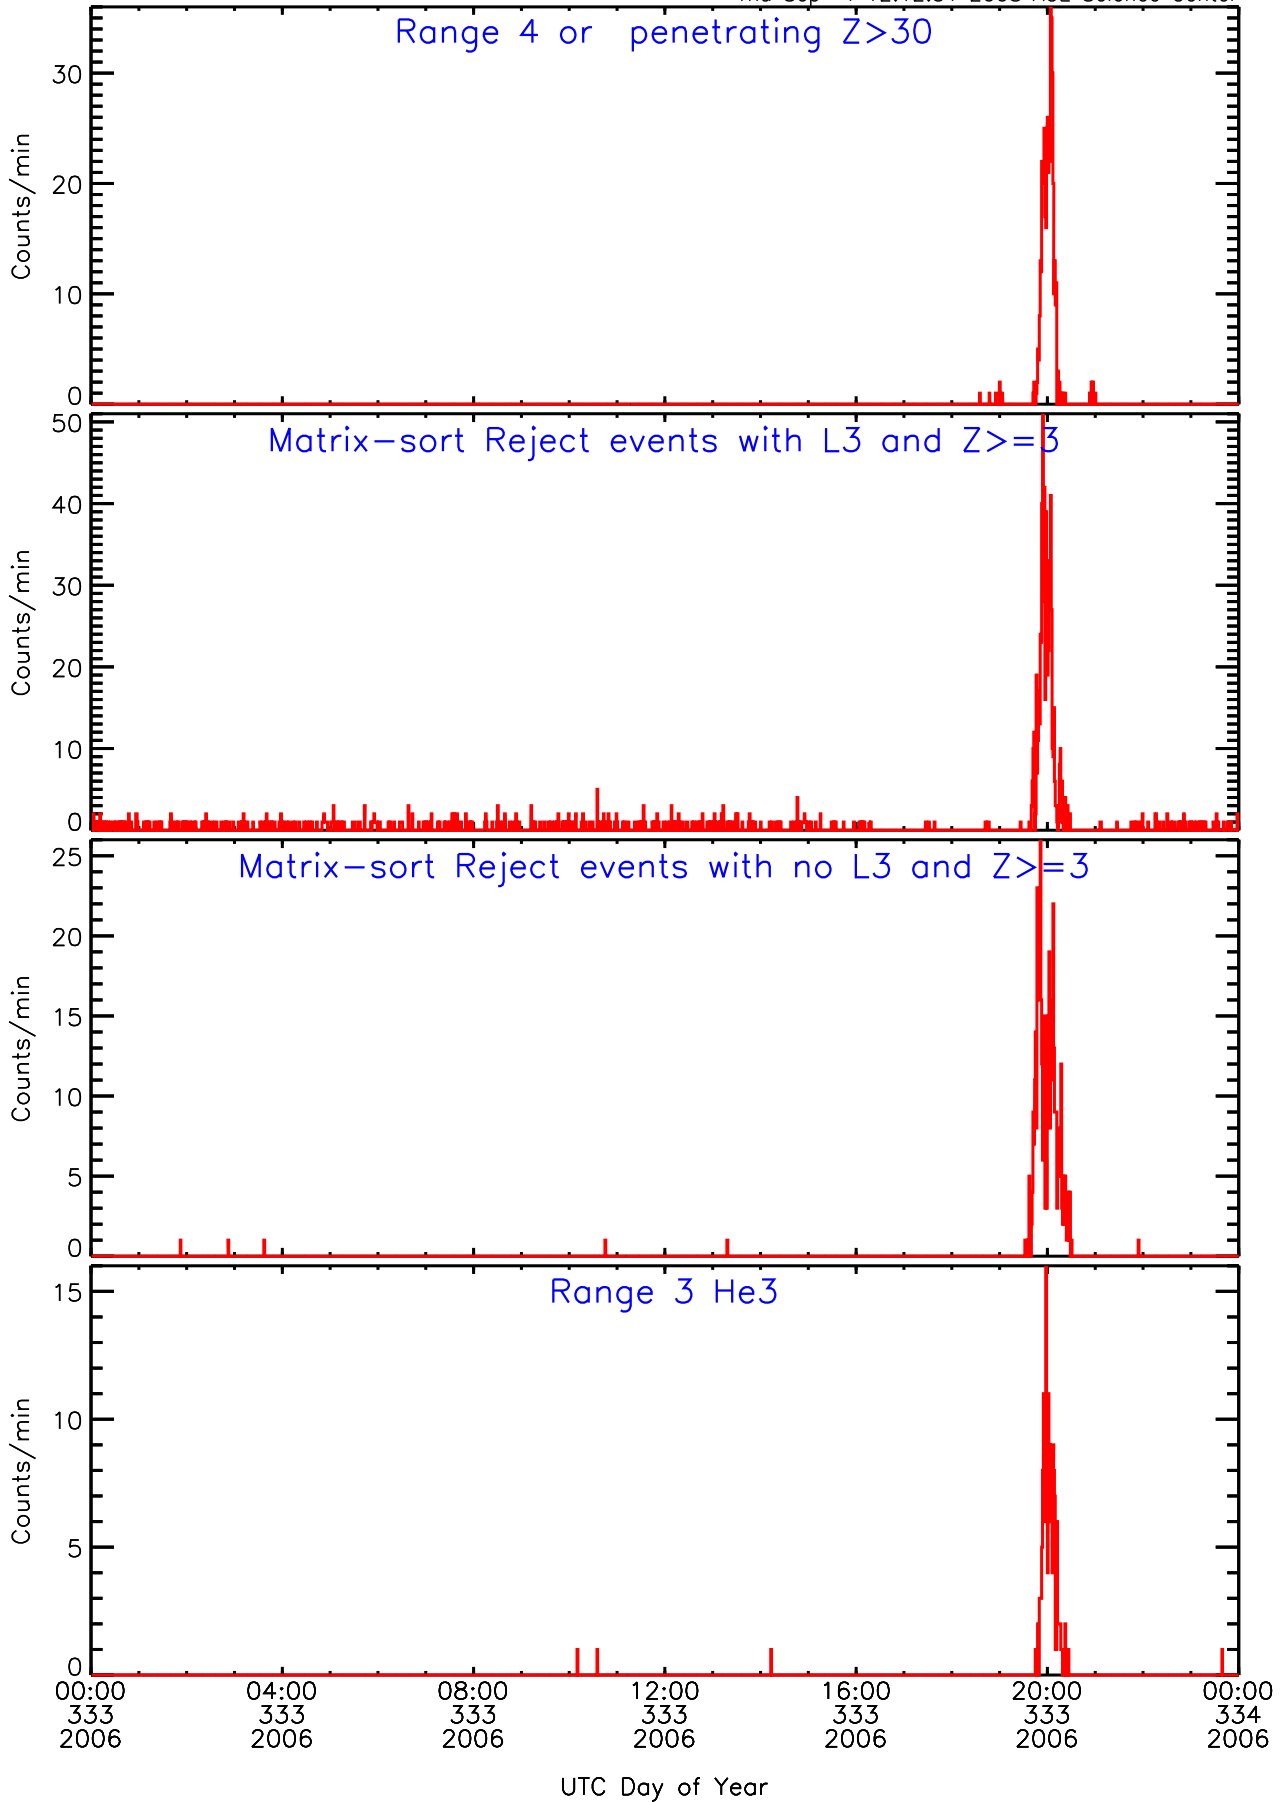

LET ahead Livetime/Trigger Data for 2006-333

Thu Sep 4 12:12:47 2008 ACE Science Center

LET ahead EVPRATES Data for 2006-333

Thu Sep 4 12:12:13 2008 ACE Science Center

LET ahead EVPRATES Data for 2006-333

Thu Sep 4 12:12:14 2008 ACE Science Center

LET ahead EVPRATES Data for 2006-333

Thu Sep 4 12:12:14 2008 ACE Science Center

LET ahead EVPRATES Data for 2006-333

Thu Sep 4 12:12:14 2008 ACE Science Center

LET ahead BUFRATES Data for 2006-333

Thu Sep 4 12:12:31 2008 ACE Science Center

LET ahead BUFRATES Data for 2006-333

Thu Sep 4 12:12:31 2008 ACE Science Center

LET ahead BUFRATES Data for 2006-333

Thu Sep 4 12:12:31 2008 ACE Science Center

LET ahead BUFRATES Data for 2006-333

Thu Sep 4 12:12:32 2008 ACE Science Center

LET ahead BUFRATES Data for 2006-333

Thu Sep 4 12:12:32 2008 ACE Science Center

LET ahead BUFRATES Data for 2006-333

Thu Sep 4 12:12:32 2008 ACE Science Center

LET ahead BUFRATES Data for 2006-333