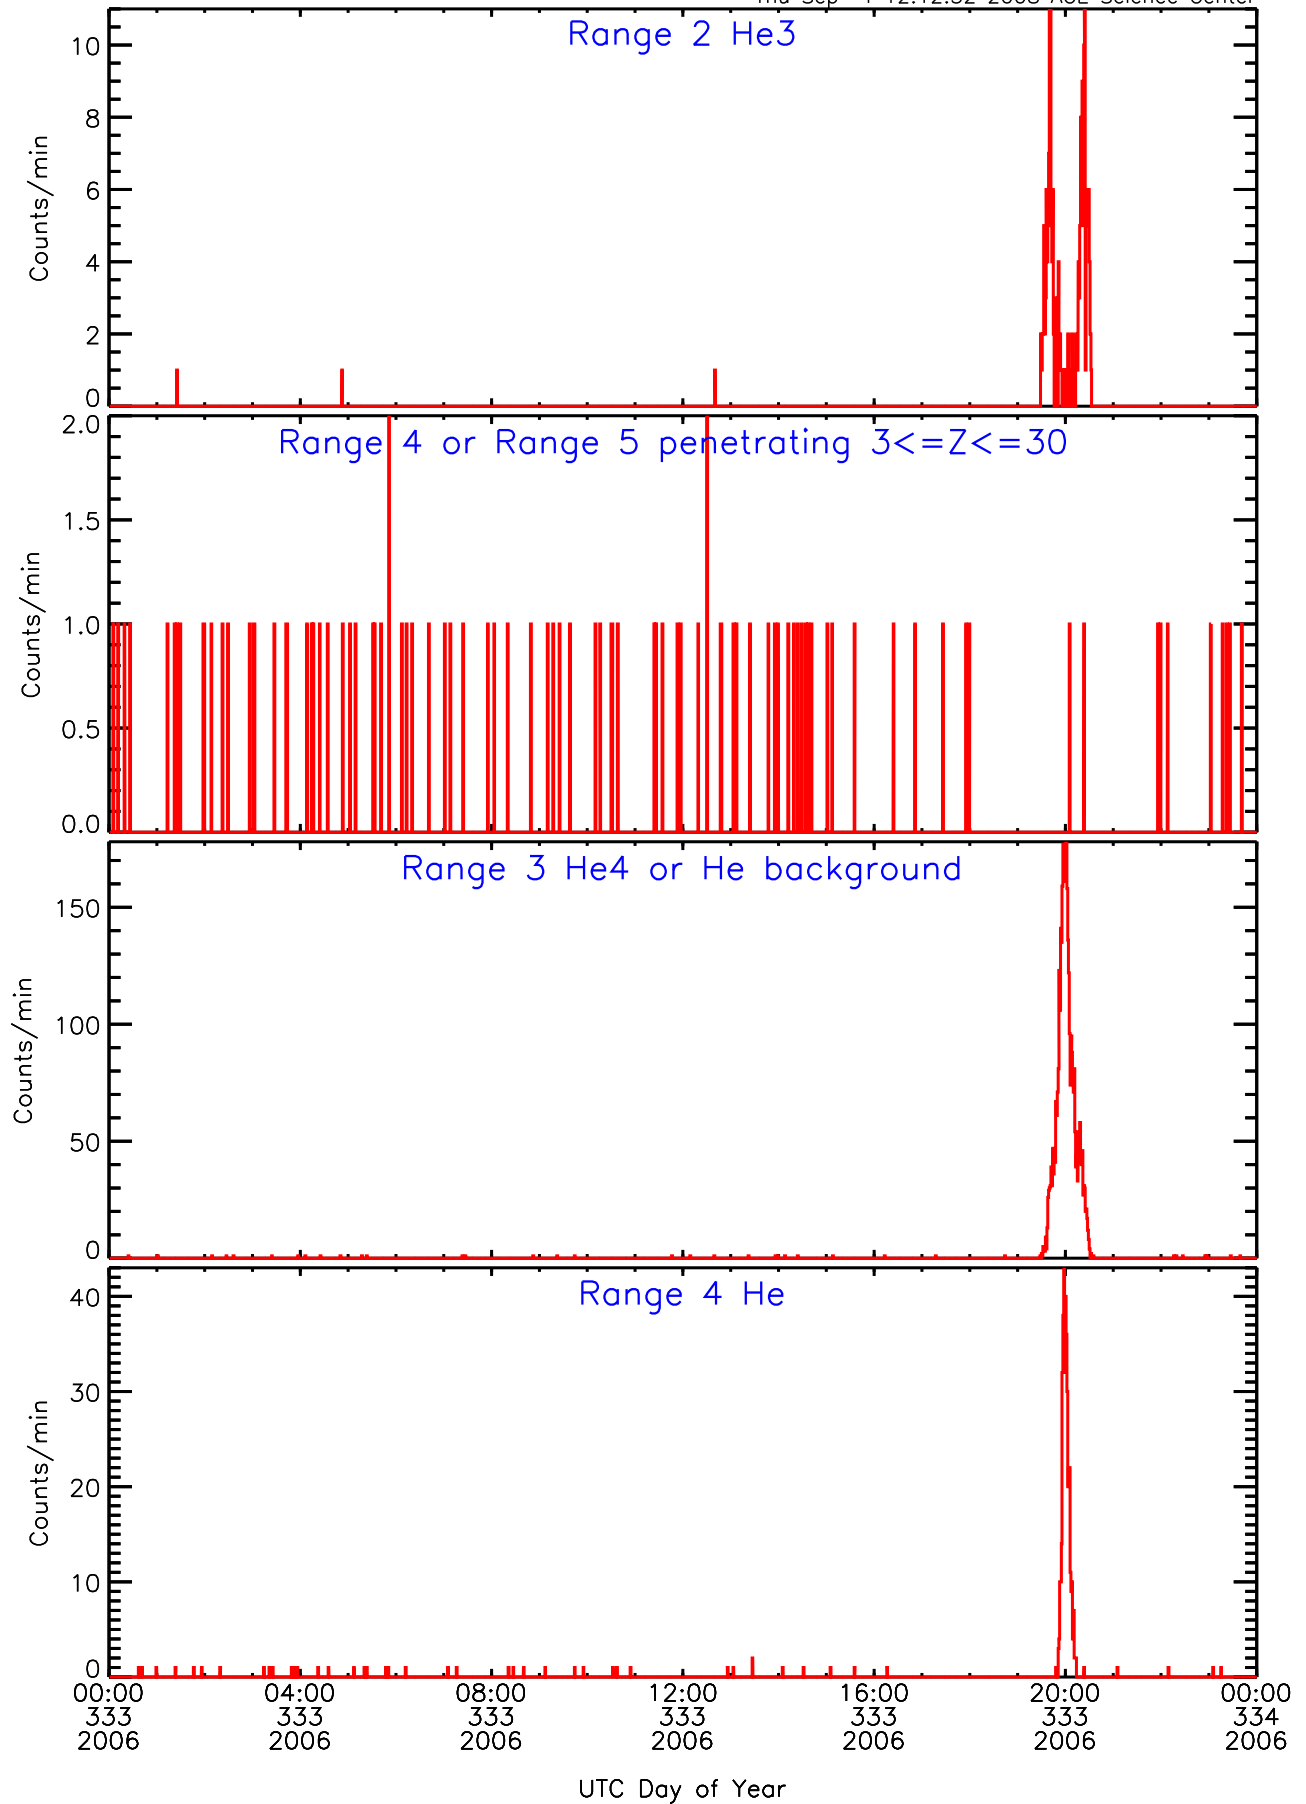

LET ahead Livetime/Trigger Data for 2006-333

Thu Sep 4 12:12:47 2008 ACE Science Center

LET ahead EVPRATES Data for 2006-333

Thu Sep 4 12:12:13 2008 ACE Science Center

LET ahead EVPRATES Data for 2006-333

Thu Sep 4 12:12:14 2008 ACE Science Center

LET ahead EVPRATES Data for 2006-333

Thu Sep 4 12:12:14 2008 ACE Science Center

LET ahead EVPRATES Data for 2006-333

Thu Sep 4 12:12:14 2008 ACE Science Center

LET ahead BUFRATES Data for 2006-333

Thu Sep 4 12:12:31 2008 ACE Science Center

LET ahead BUFRATES Data for 2006-333

Thu Sep 4 12:12:31 2008 ACE Science Center

LET ahead BUFRATES Data for 2006-333

Thu Sep 4 12:12:31 2008 ACE Science Center

LET ahead BUFRATES Data for 2006-333

Thu Sep 4 12:12:32 2008 ACE Science Center

LET ahead BUFRATES Data for 2006-333

Thu Sep 4 12:12:32 2008 ACE Science Center

LET ahead BUFRATES Data for 2006-333

Thu Sep 4 12:12:32 2008 ACE Science Center

LET ahead BUFRATES Data for 2006-333