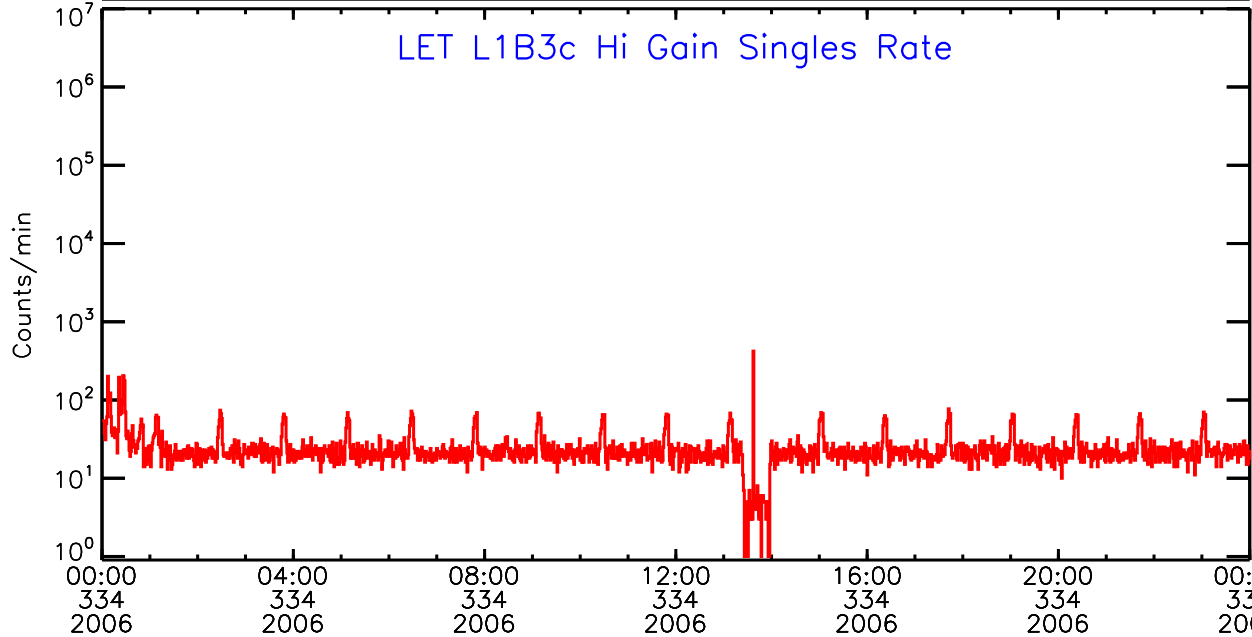

LET ahead Hi-Gain SINGLES RATES Data for 2006-334

Thu Sep 4 12:16:00 2008 ACE Science Center

UTC Day of Year

00:00 04:00 08:00 12:00 16:00 20:00 00:00
334 334 334 334 334 334 335
2006 2006 2006 2006 2006 2006 2006