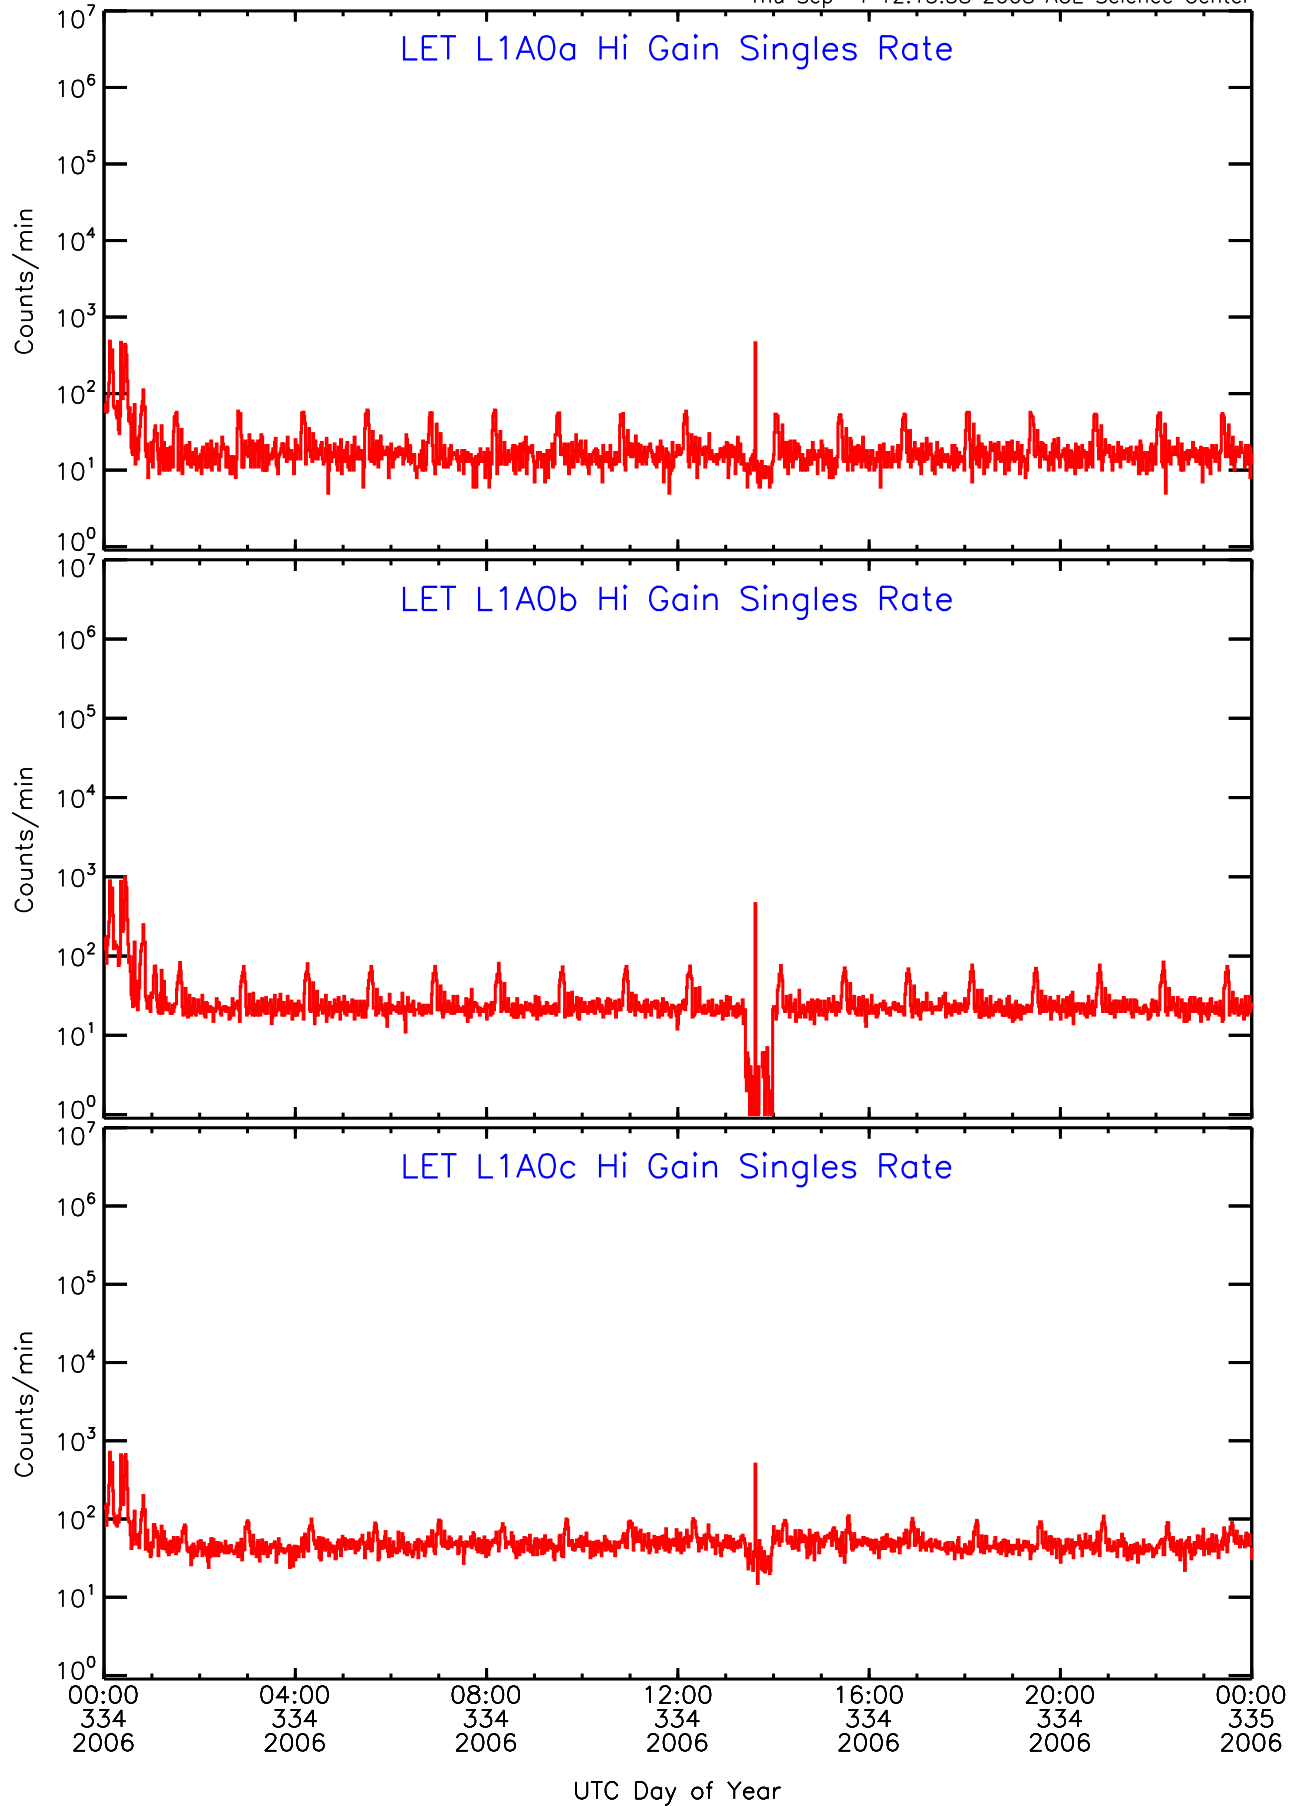

# LET ahead Hi-Gain SINGLES RATES Data for 2006-334

Thu Sep 4 12:15:58 2008 ACE Science Center

00:00 334 2006 04:00 334 2006 08:00 334 2006 12:00 334 2006 16:00 334 2006 20:00 334 2006 00:00 335 2006

UTC Day of Year