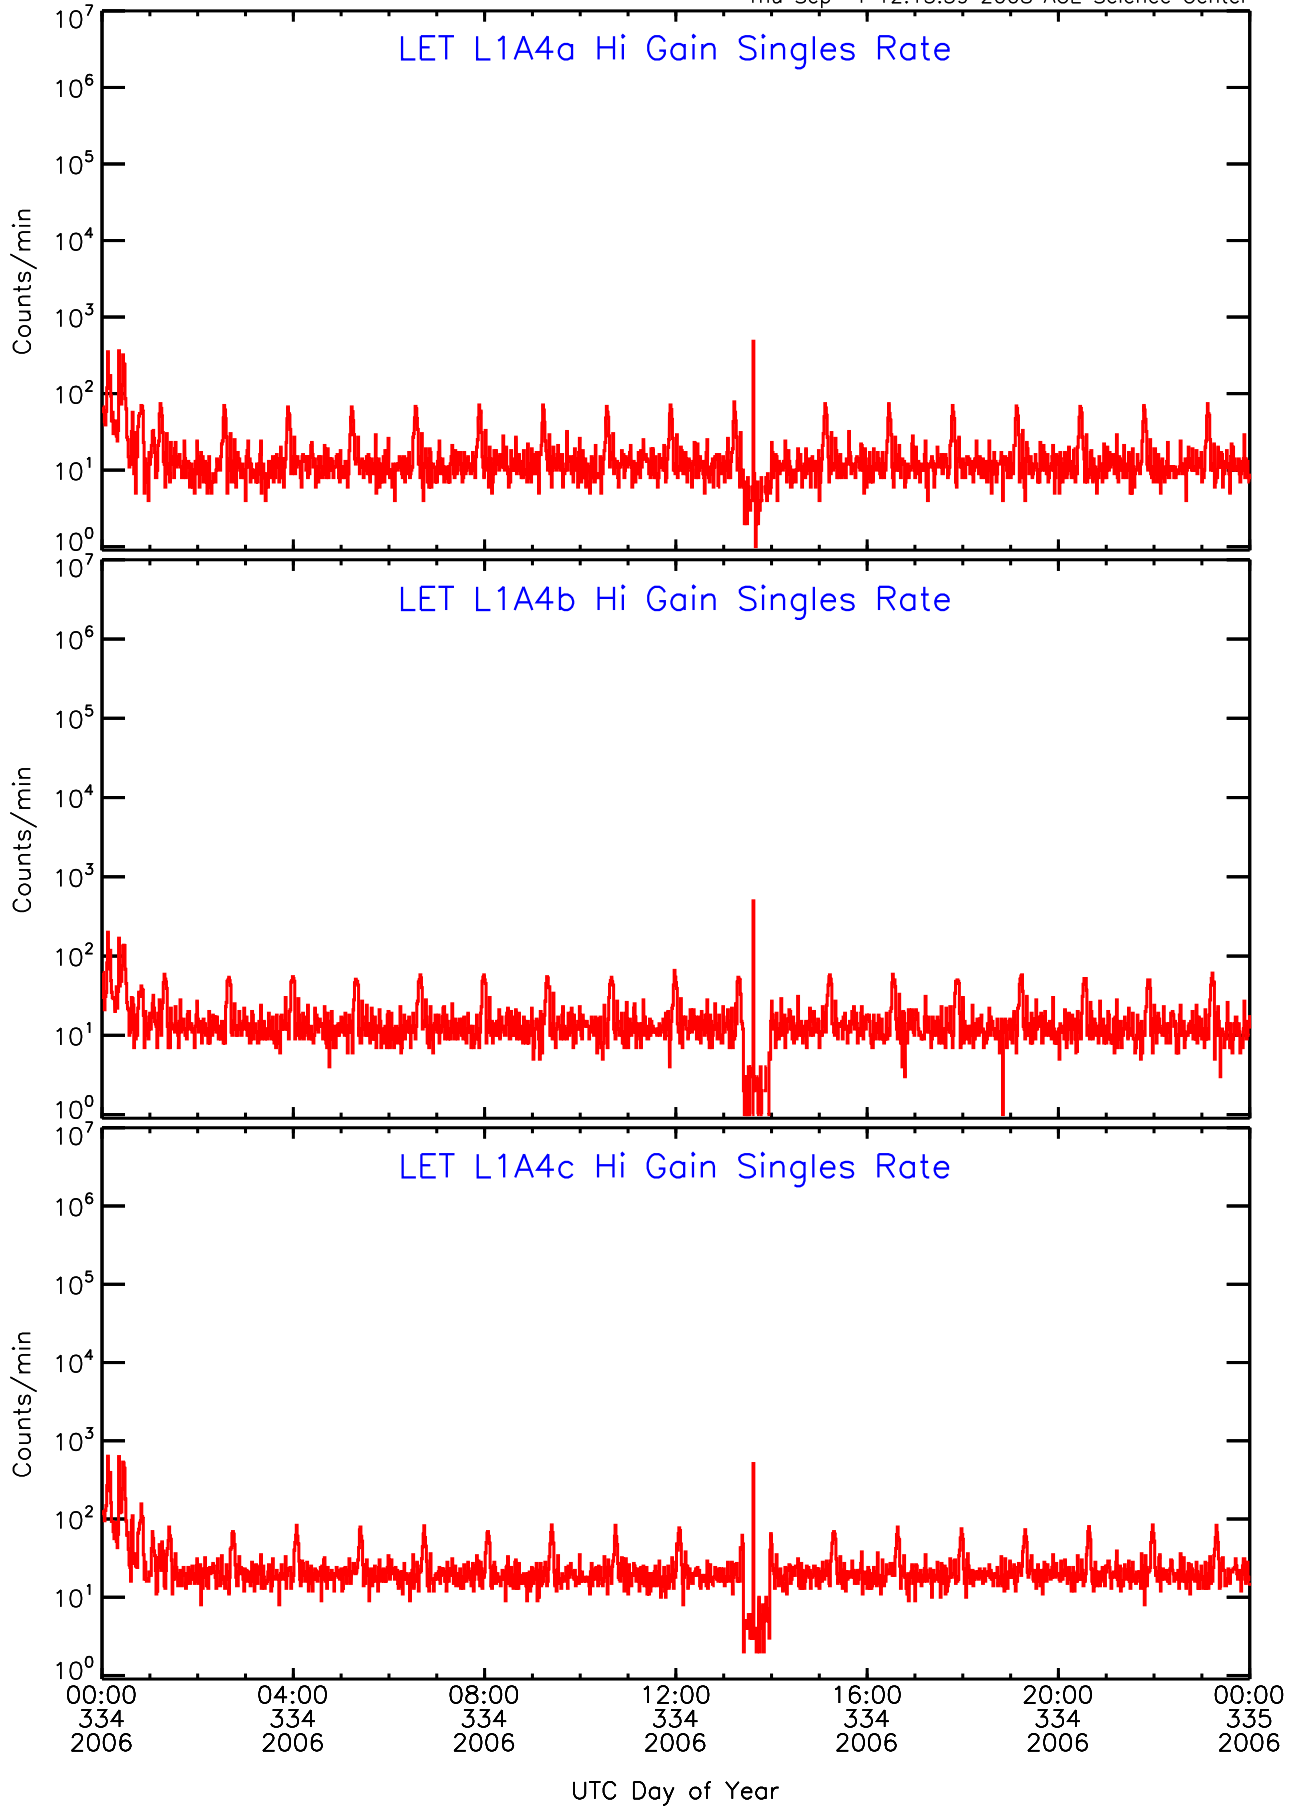

LET ahead Hi-Gain SINGLES RATES Data for 2006-334

Thu Sep 4 12:15:59 2008 ACE Science Center