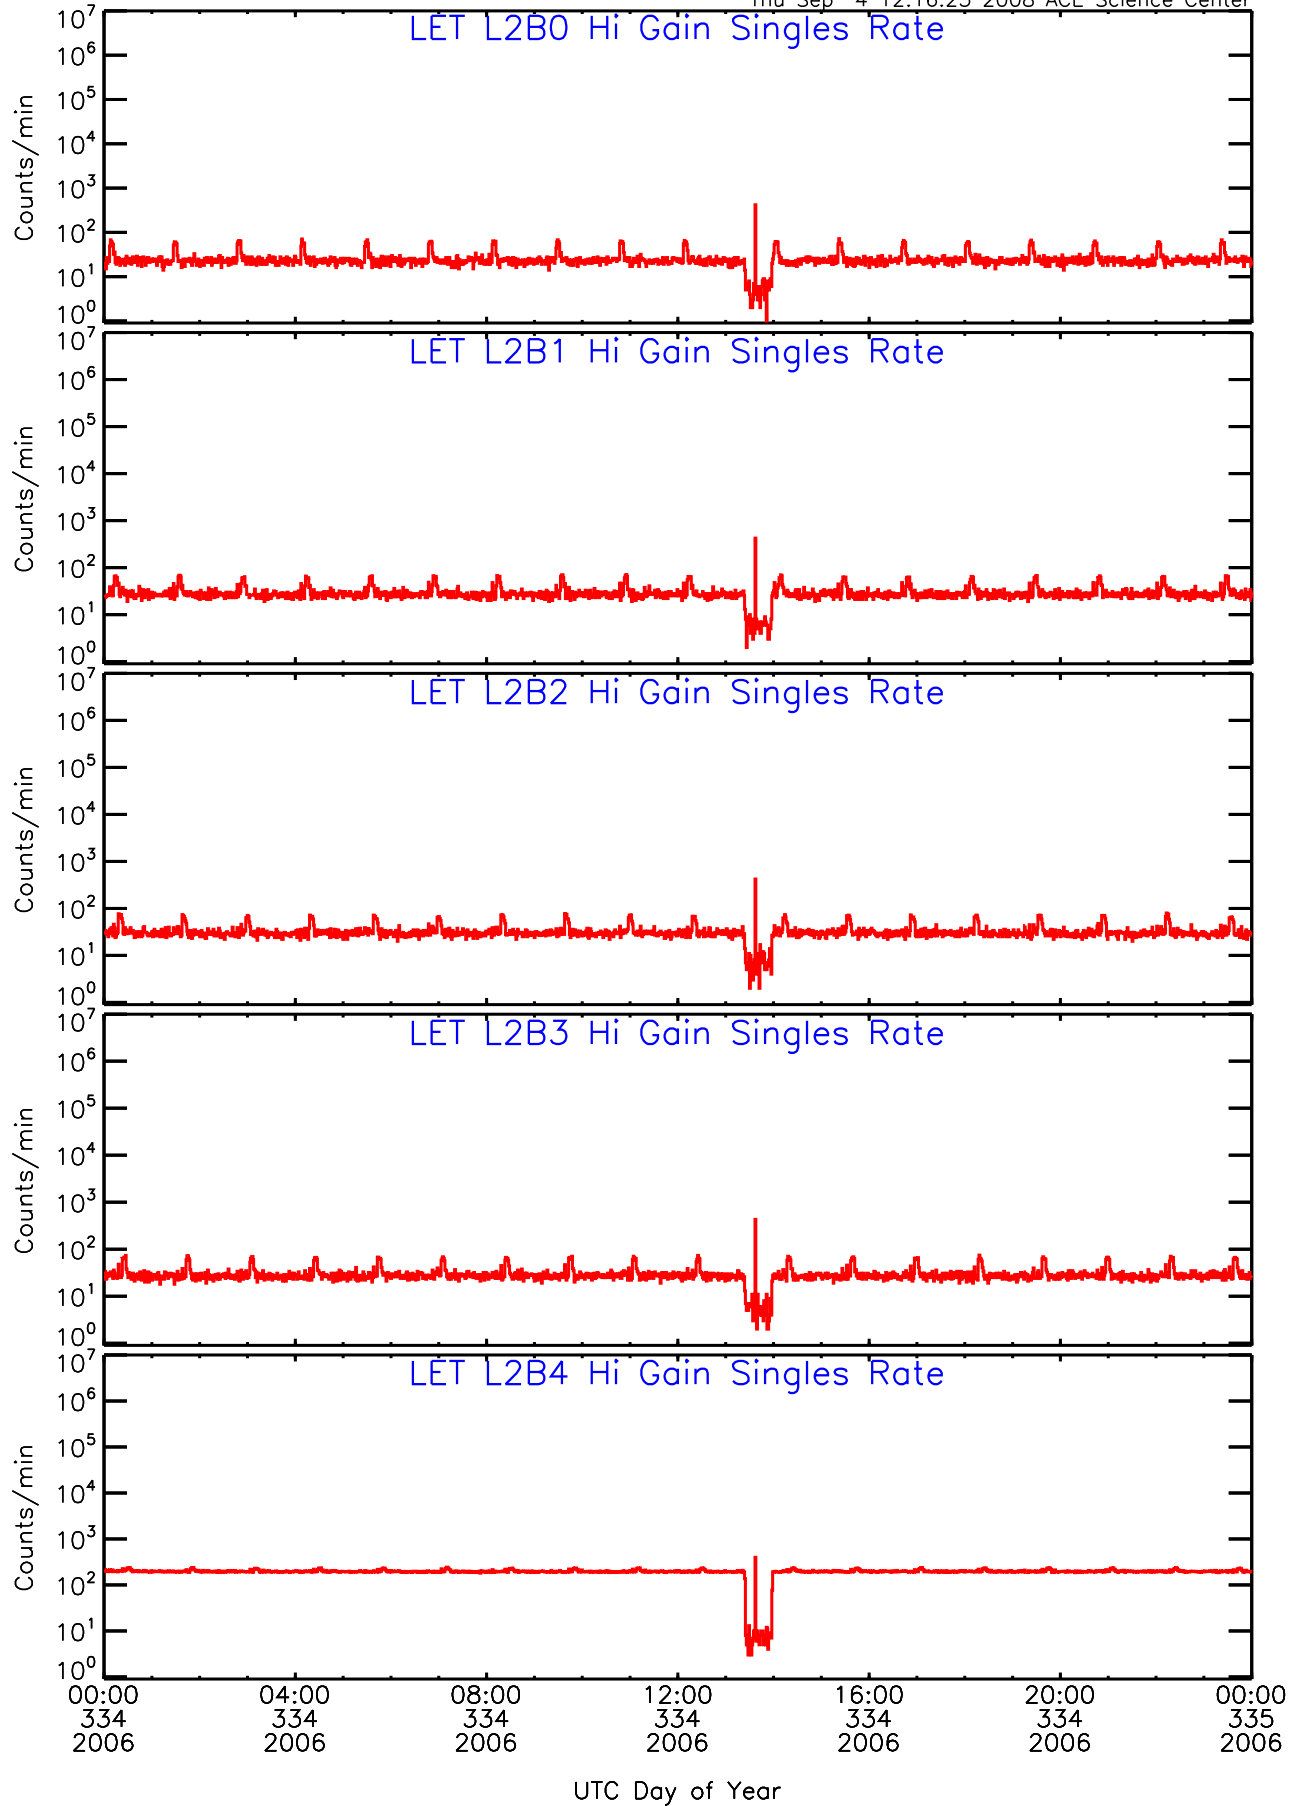

LET ahead Hi-Gain SINGLES RATES Data for 2006-334

Thu Sep 4 12:16:25 2008 ACE Science Center