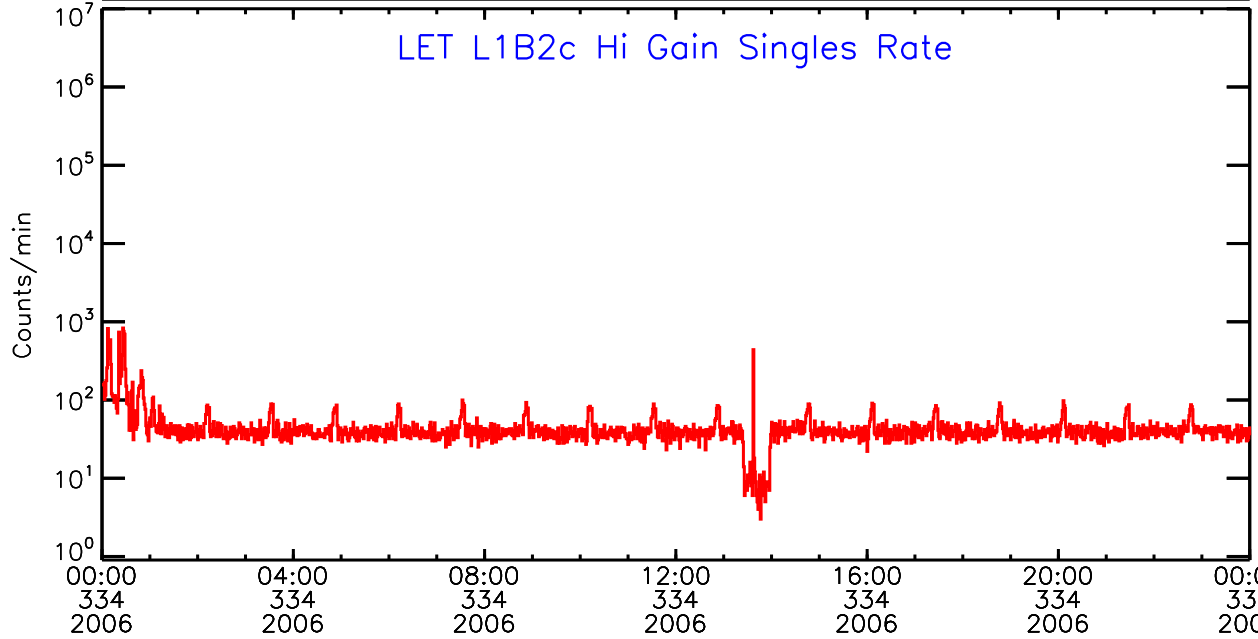

LET ahead Hi-Gain SINGLES RATES Data for 2006-334

Thu Sep 4 12:16:00 2008 ACE Science Center

UTC Day of Year

00:00 04:00 08:00 12:00 16:00 20:00 00:00
334 334 334 334 334 334 335
2006 2006 2006 2006 2006 2006 2006