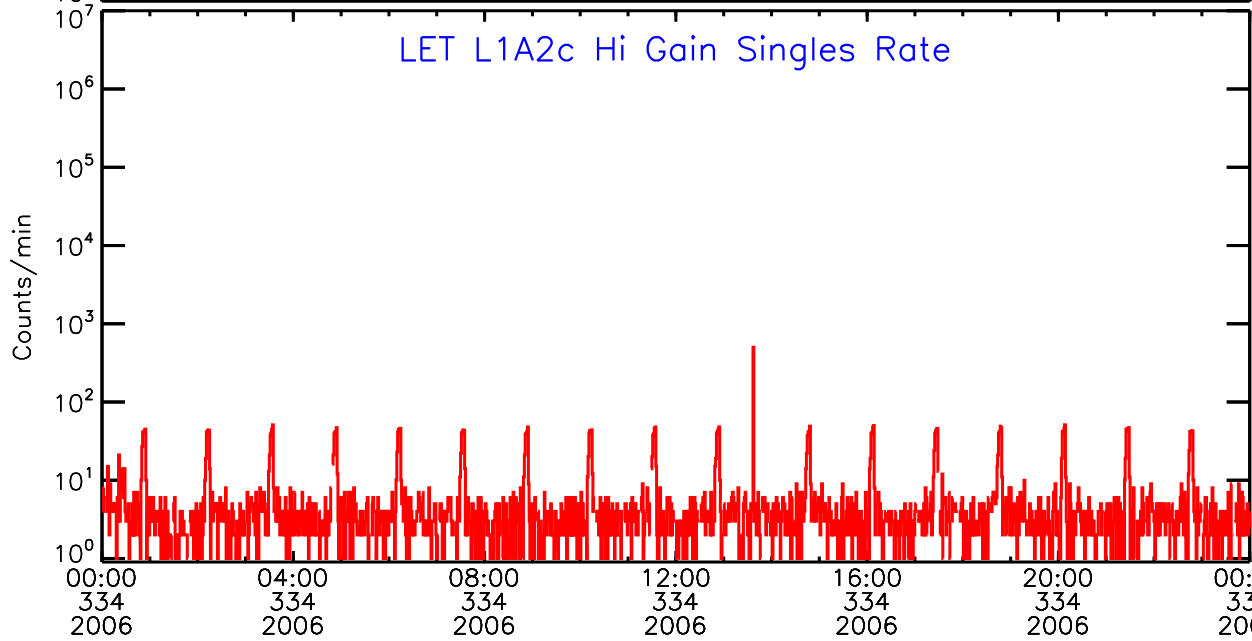

LET ahead Hi-Gain SINGLES RATES Data for 2006-334

Thu Sep 4 12:15:59 2008 ACE Science Center