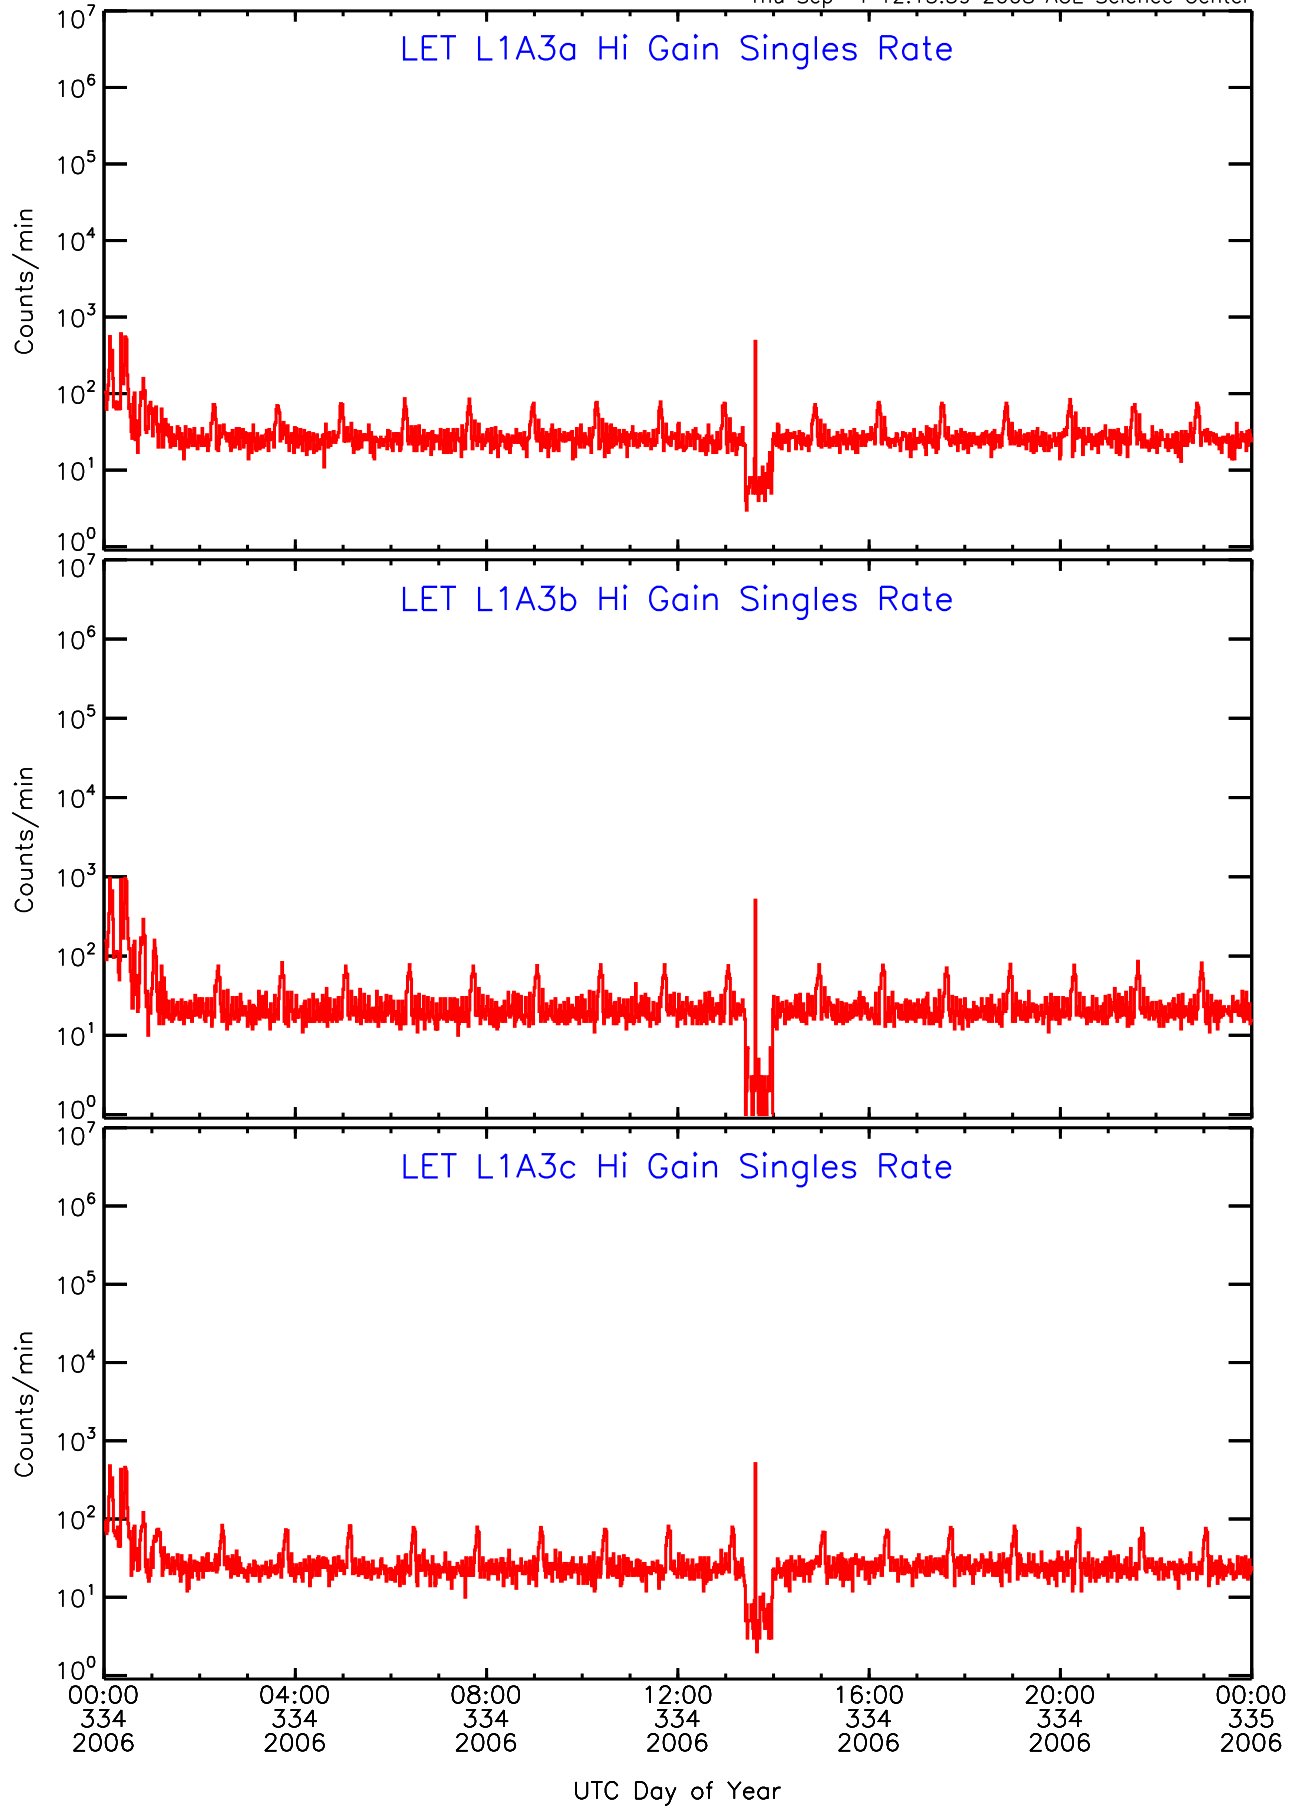

LET ahead Hi-Gain SINGLES RATES Data for 2006-334

Thu Sep 4 12:15:59 2008 ACE Science Center