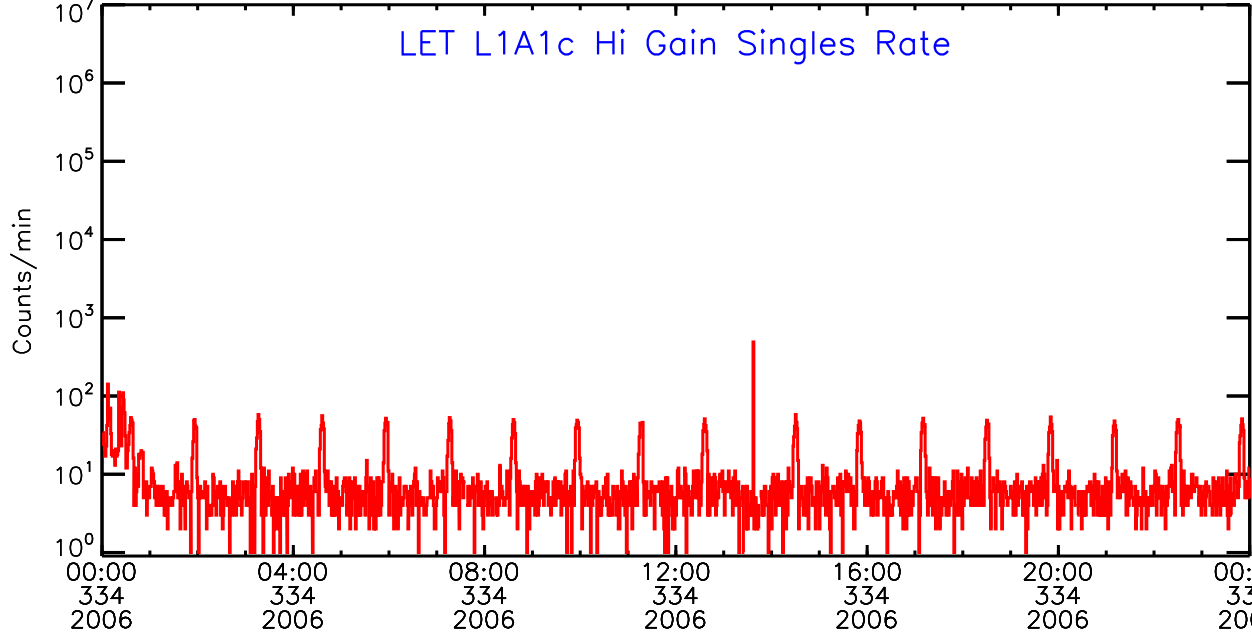

# LET ahead Hi-Gain SINGLES RATES Data for 2006-334

Thu Sep 4 12:15:58 2008 ACE Science Center

00:00 334 2006 04:00 334 2006 08:00 334 2006 12:00 334 2006 16:00 334 2006 20:00 334 2006 00:00 335 2006

UTC Day of Year