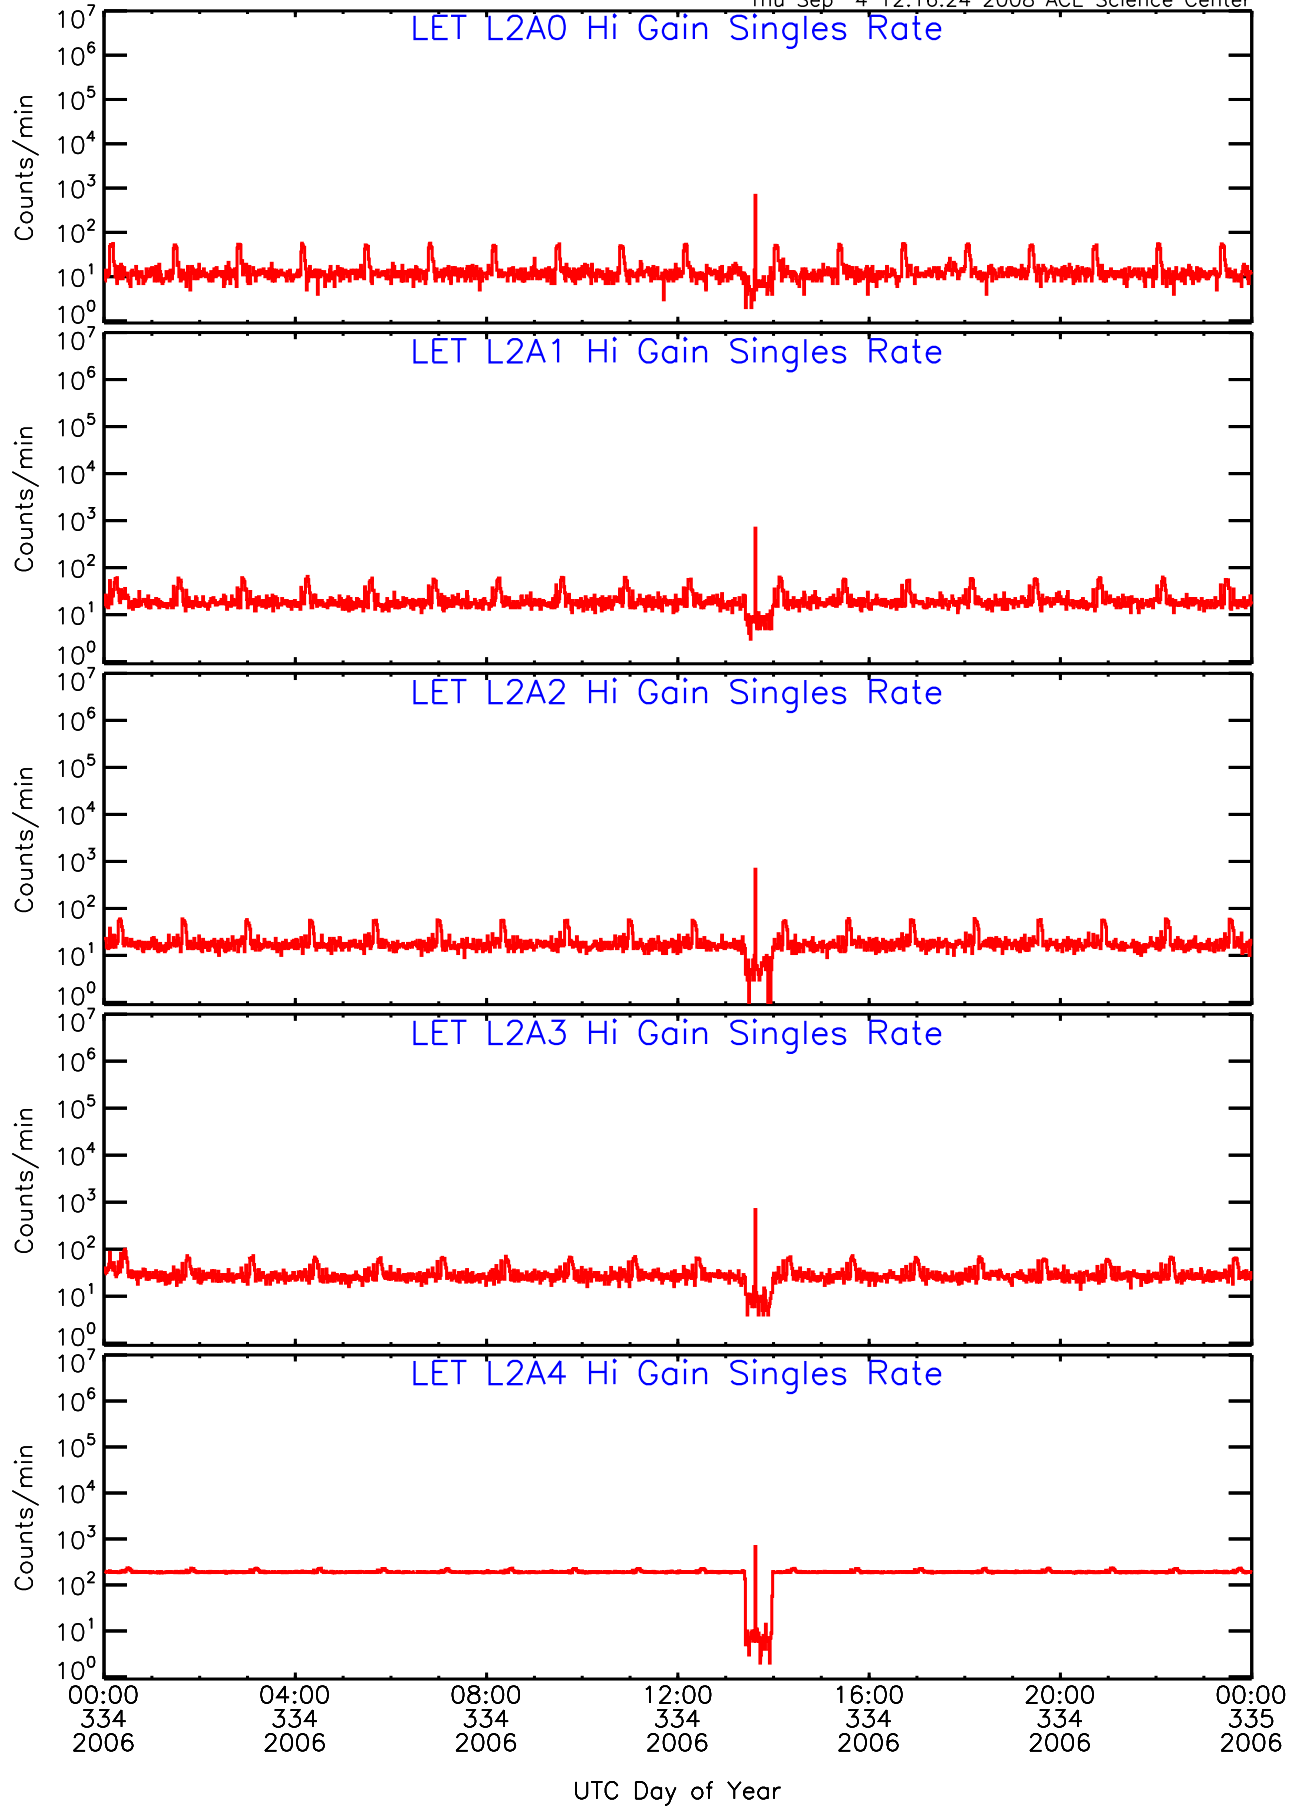

LET ahead Hi-Gain SINGLES RATES Data for 2006-334

Thu Sep 4 12:16:24 2008 ACE Science Center