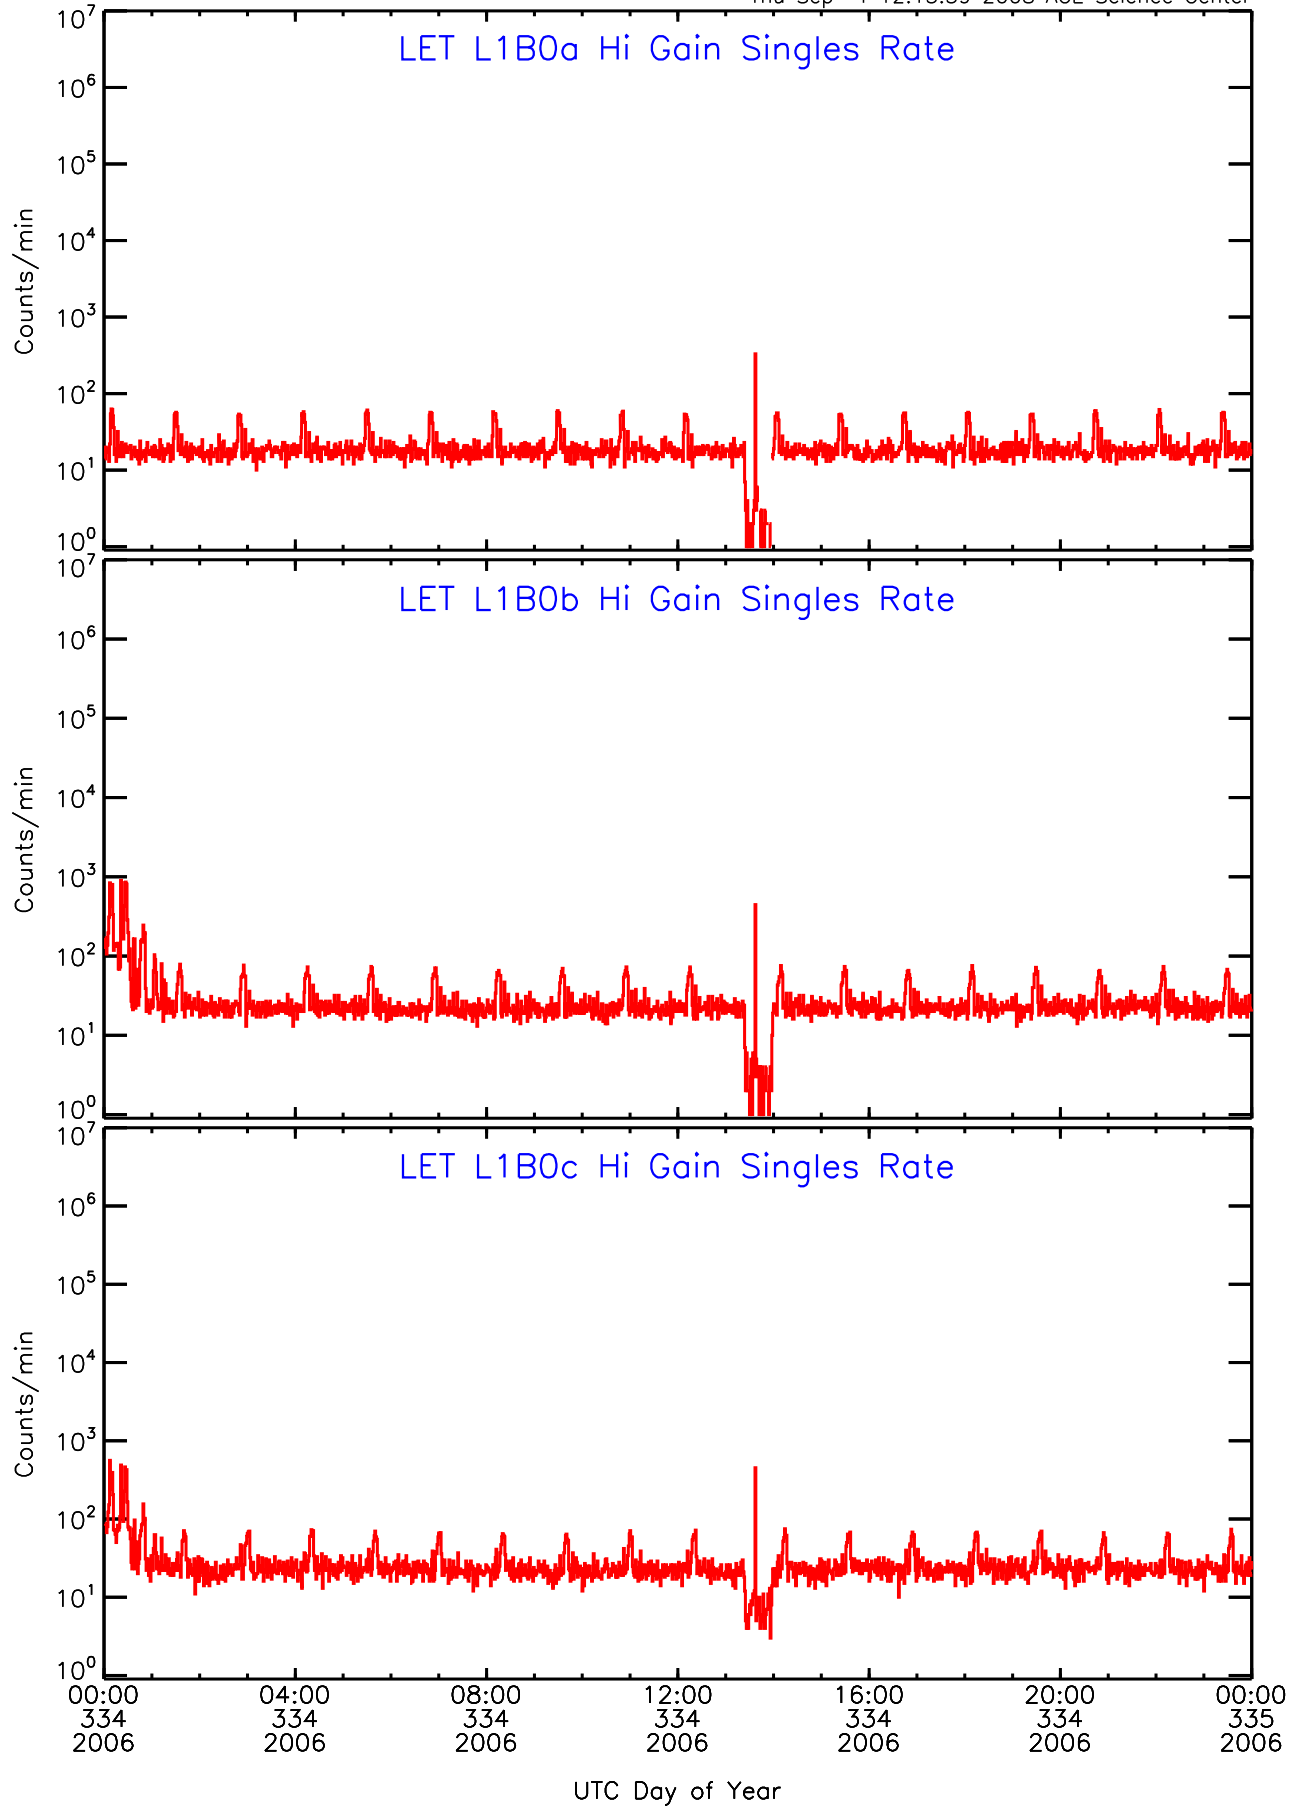

LET ahead Hi-Gain SINGLES RATES Data for 2006-334

Thu Sep 4 12:15:59 2008 ACE Science Center