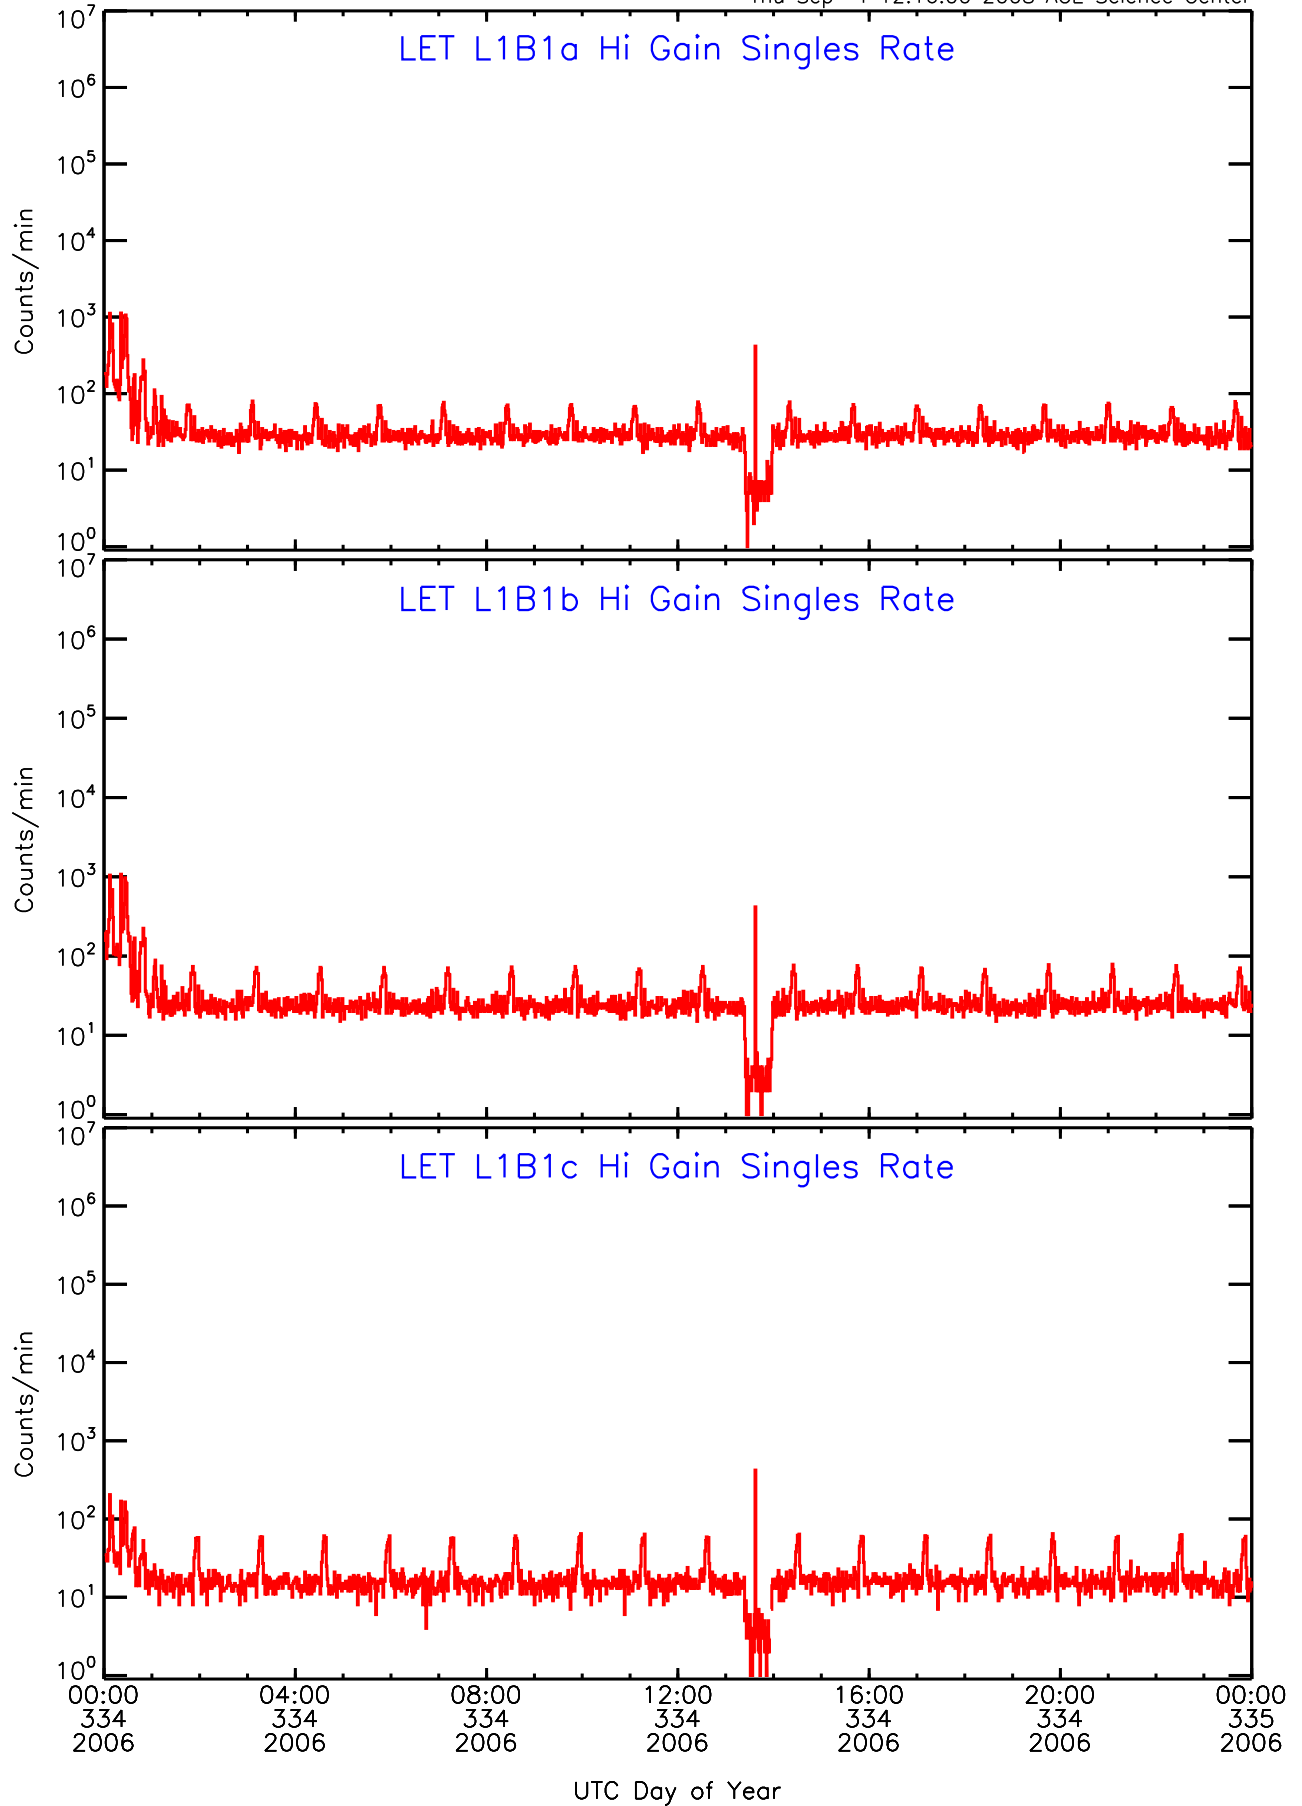

LET ahead Hi-Gain SINGLES RATES Data for 2006-334

Thu Sep 4 12:16:00 2008 ACE Science Center