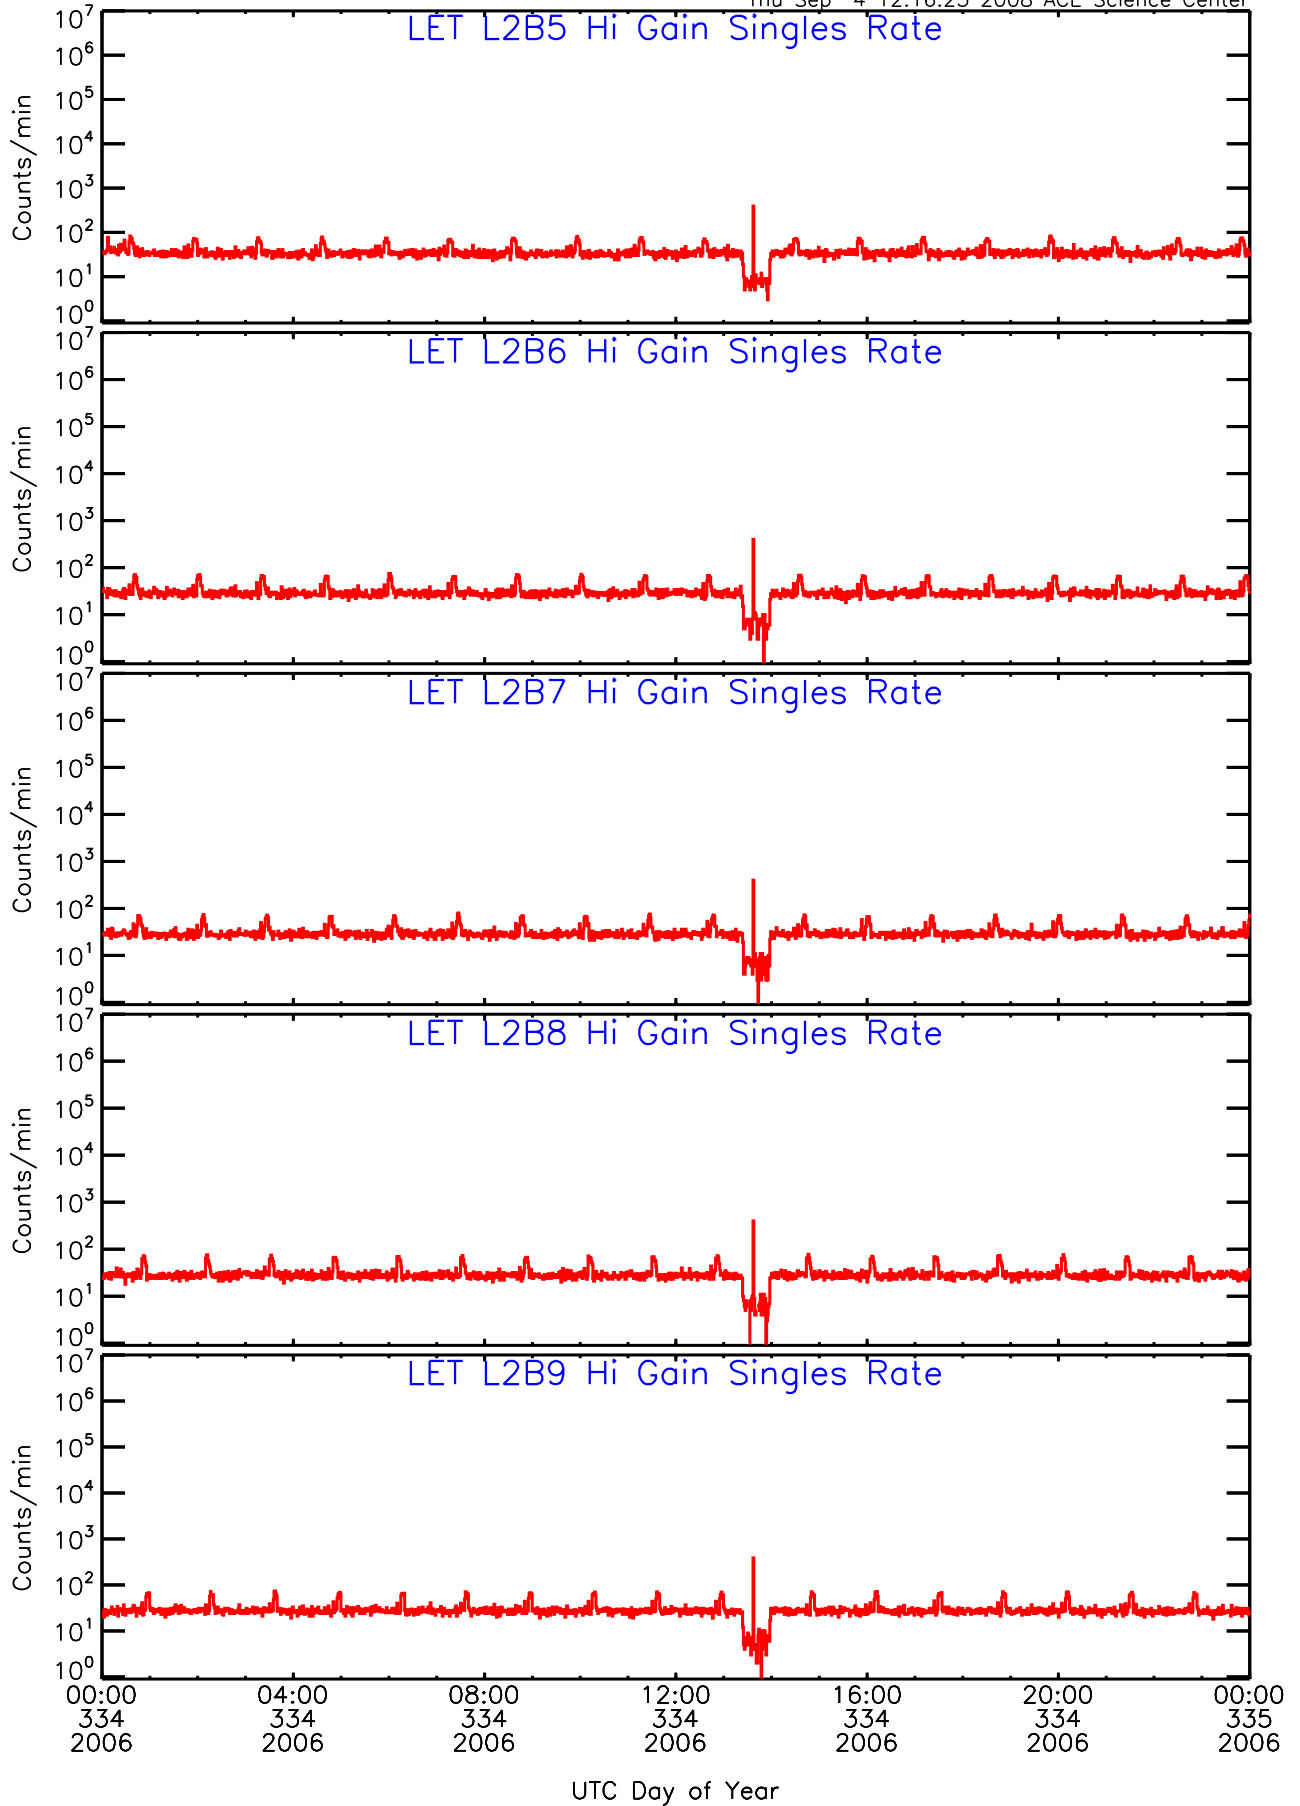

LET ahead Hi-Gain SINGLES RATES Data for 2006-334

Thu Sep 4 12:16:25 2008 ACE Science Center