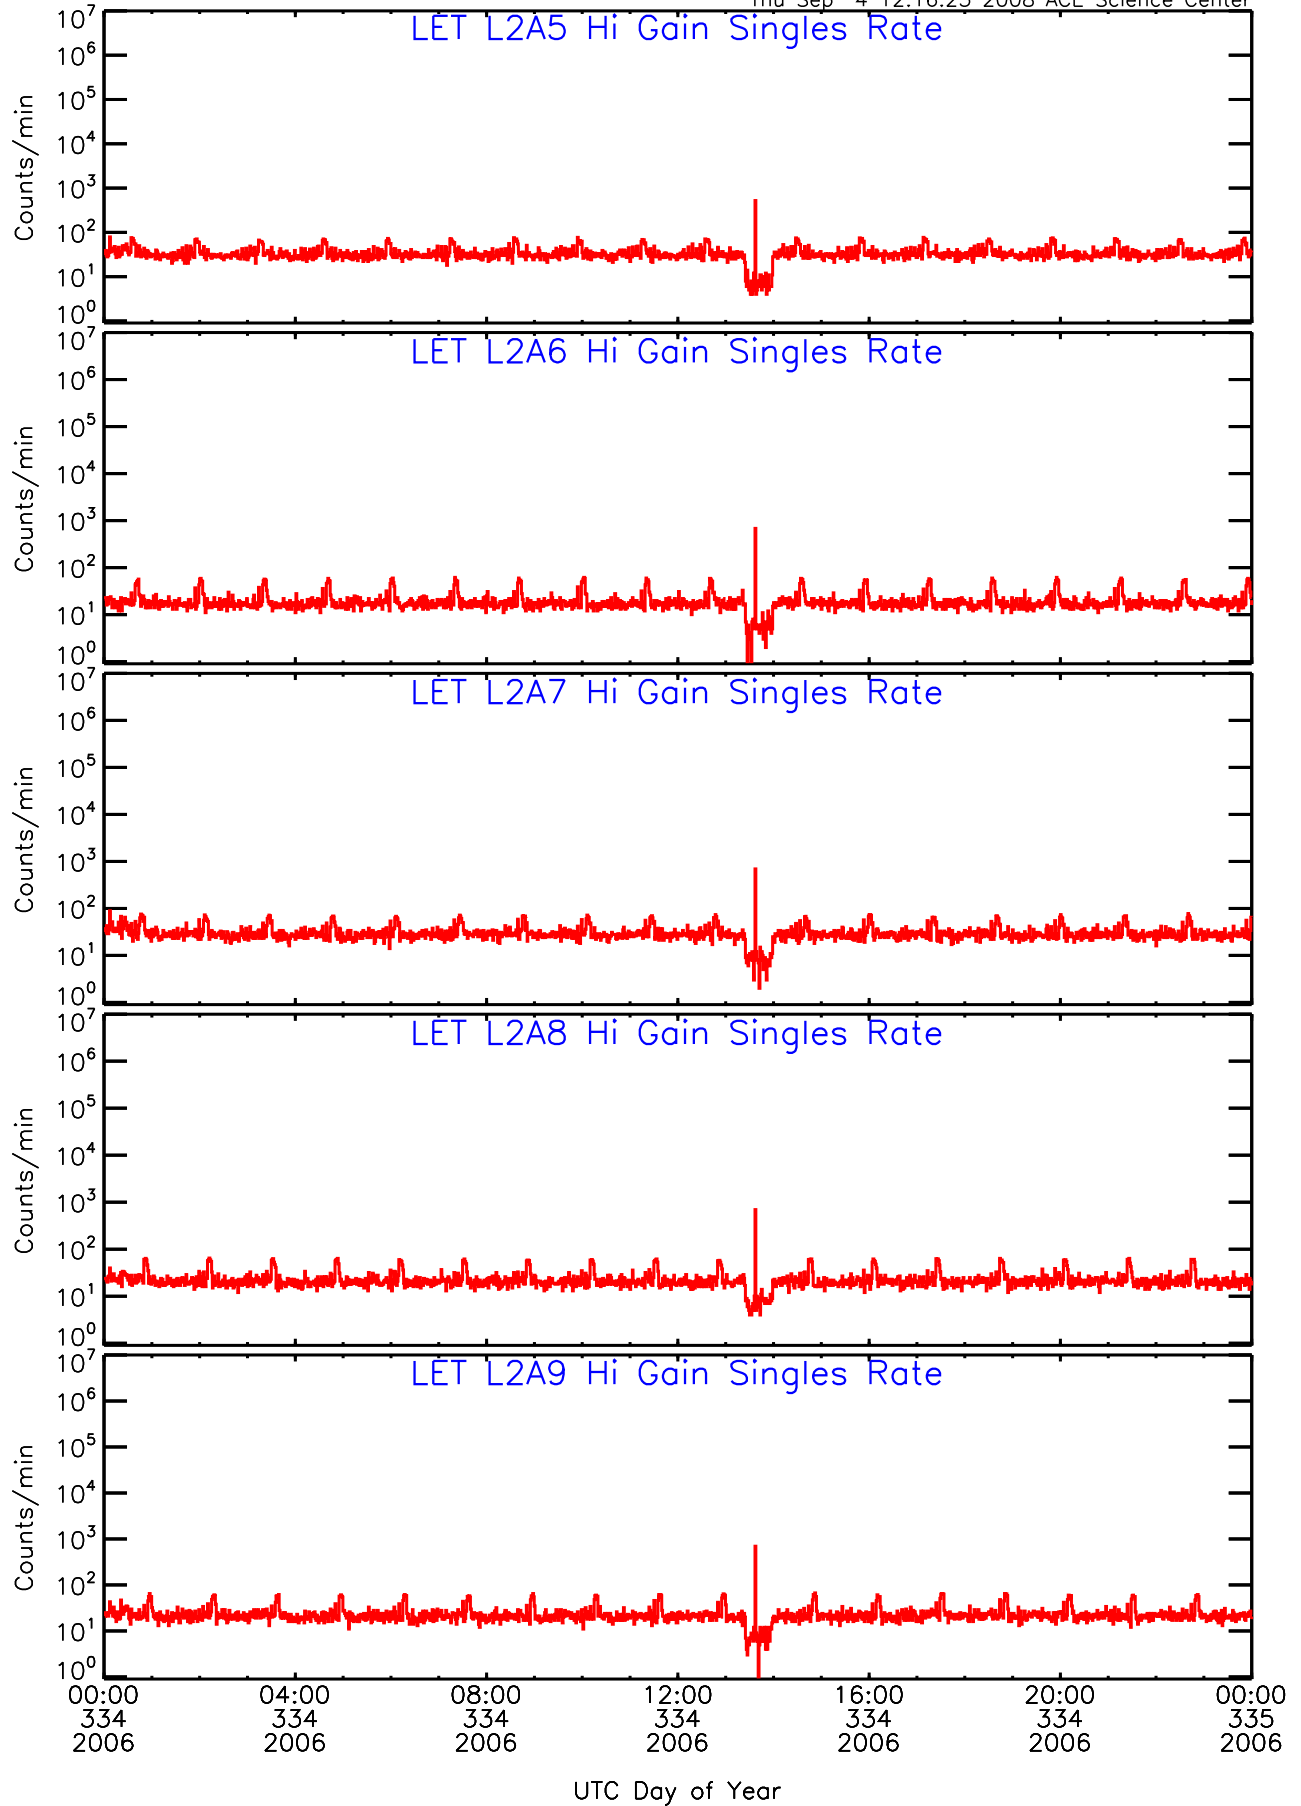

LET ahead Hi-Gain SINGLES RATES Data for 2006-334

Thu Sep 4 12:16:25 2008 ACE Science Center