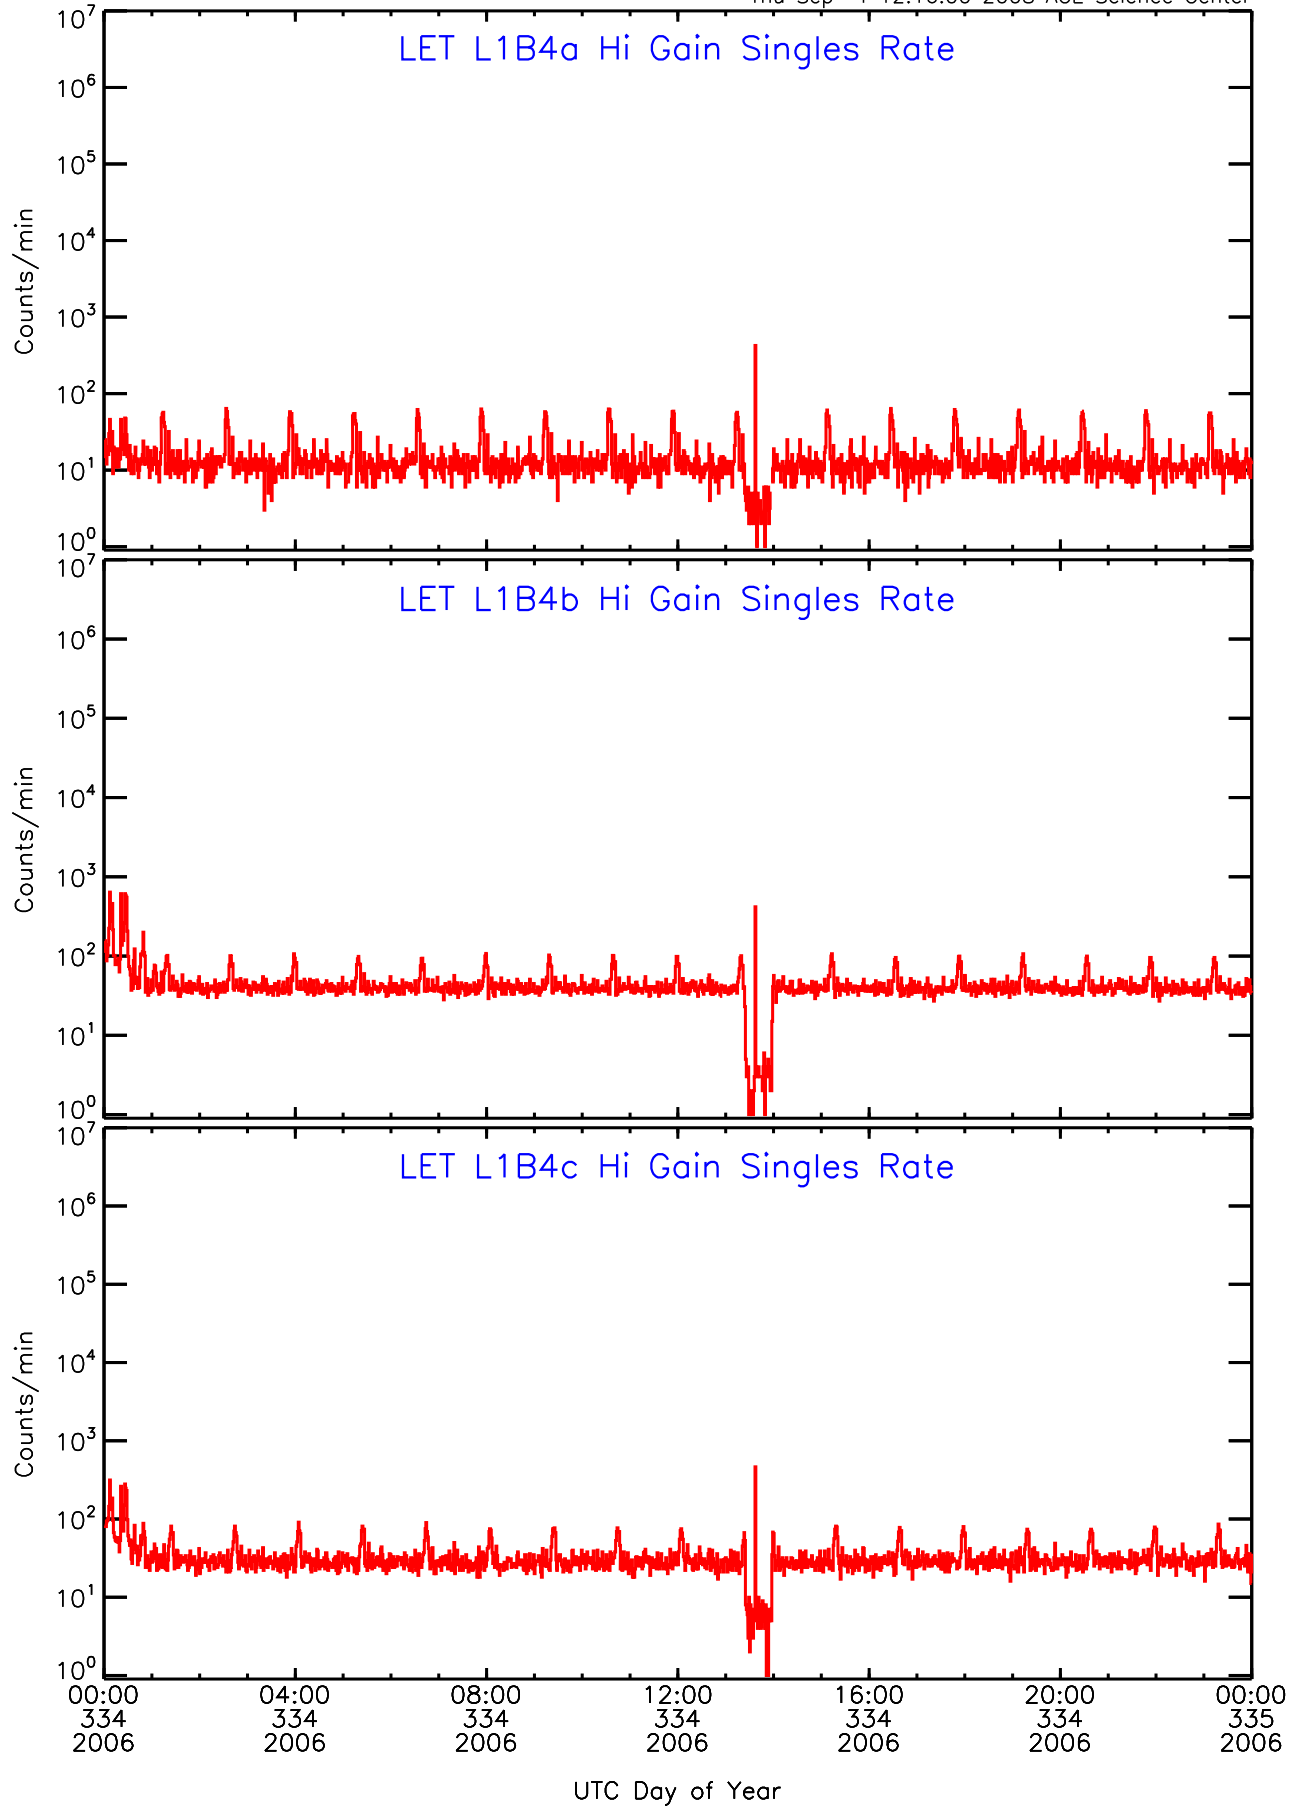

LET ahead Hi-Gain SINGLES RATES Data for 2006-334

Thu Sep 4 12:16:00 2008 ACE Science Center