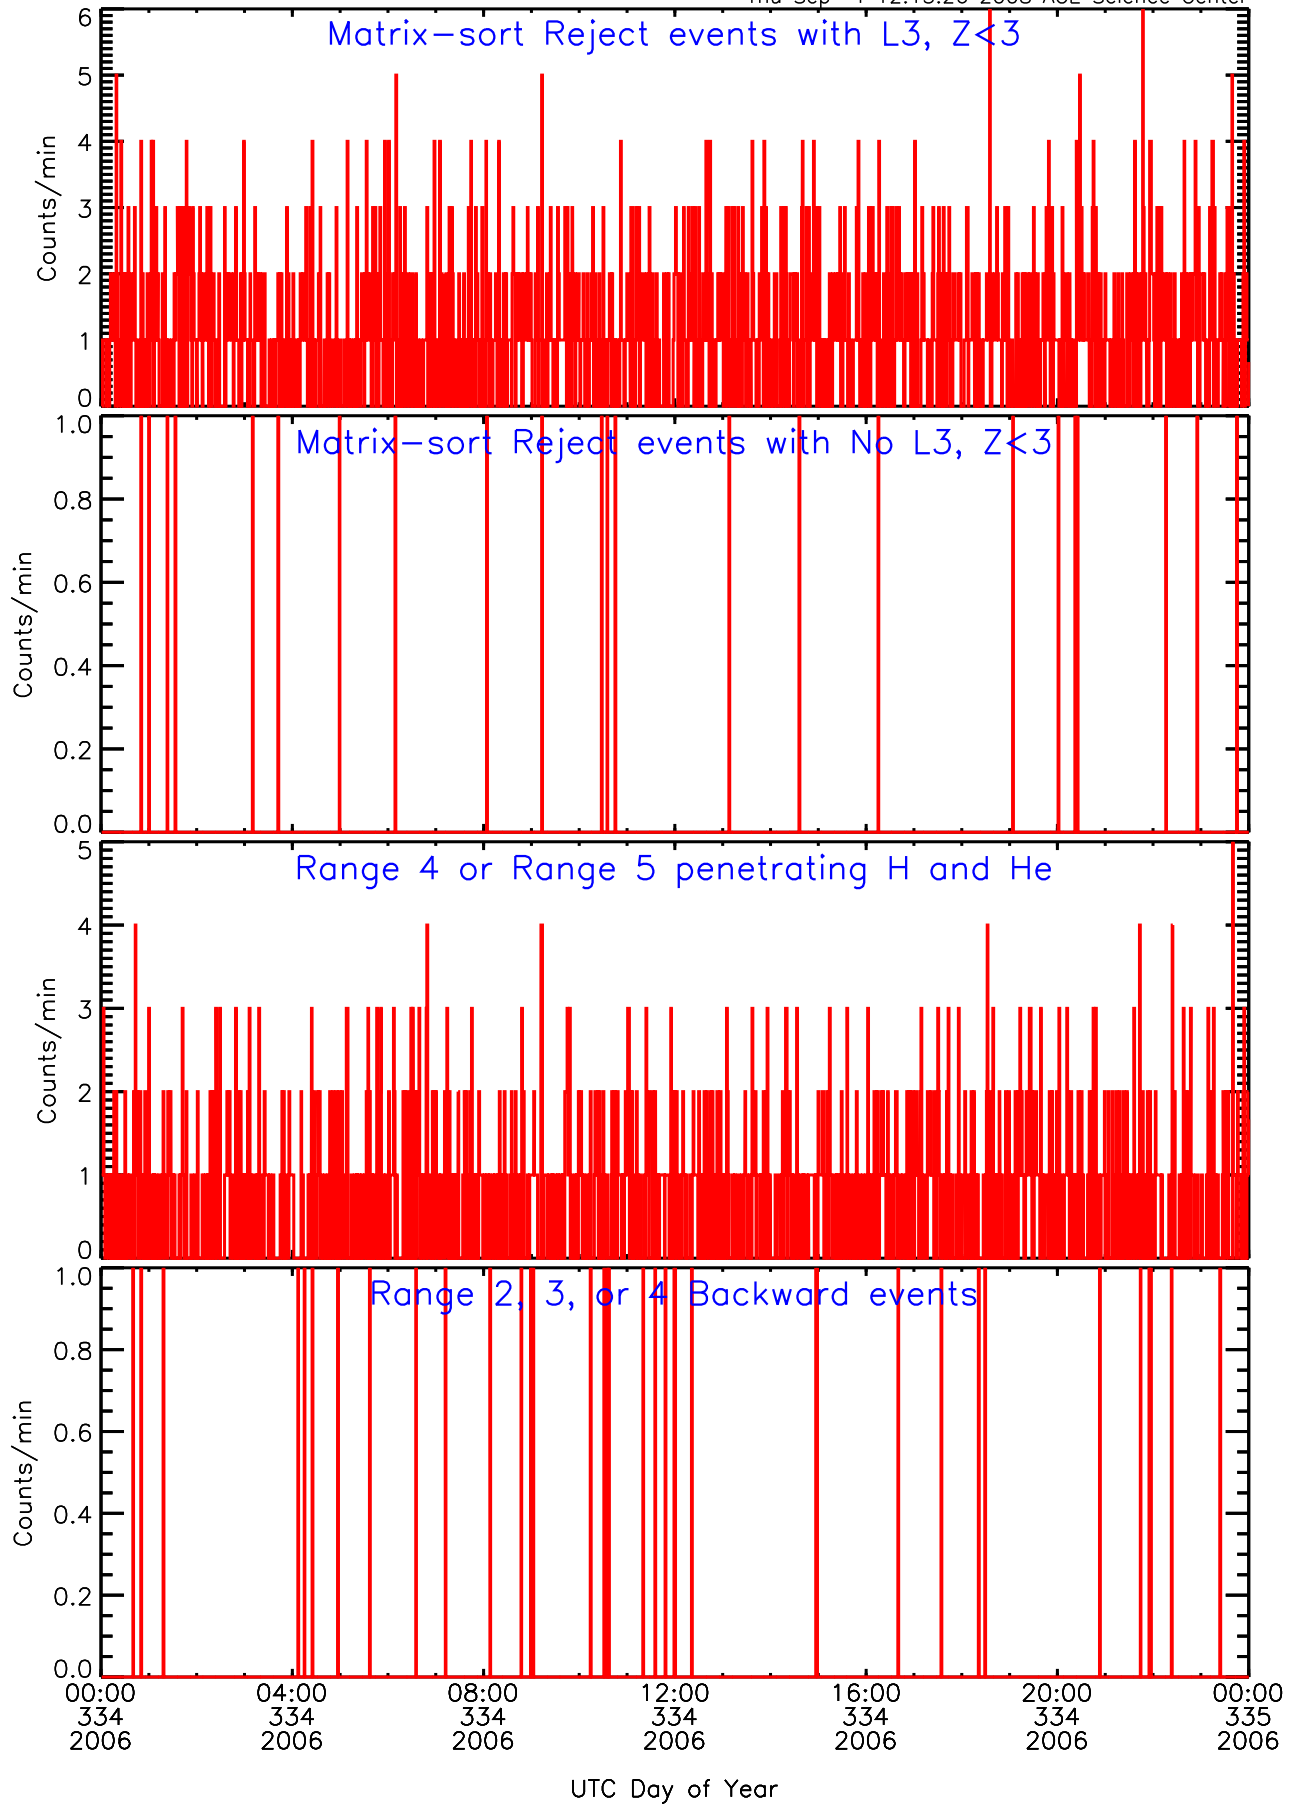

LET ahead Livetime/Trigger Data for 2006-334

Thu Sep 4 12:15:40 2008 ACE Science Center

LET ahead EVPRATES Data for 2006-334

Thu Sep 4 12:15:09 2008 ACE Science Center

LET ahead EVPRATES Data for 2006-334

Thu Sep 4 12:15:09 2008 ACE Science Center

LET ahead EVPRATES Data for 2006-334

Thu Sep 4 12:15:10 2008 ACE Science Center

LET ahead EVPRATES Data for 2006-334

Thu Sep 4 12:15:10 2008 ACE Science Center

LET ahead BUFRATES Data for 2006-334

Thu Sep 4 12:15:25 2008 ACE Science Center

LET ahead BUFRATES Data for 2006-334

Thu Sep 4 12:15:25 2008 ACE Science Center

LET ahead BUFRATES Data for 2006-334

Thu Sep 4 12:15:26 2008 ACE Science Center

LET ahead BUFRATES Data for 2006-334

Thu Sep 4 12:15:26 2008 ACE Science Center

LET ahead BUFRATES Data for 2006-334

Thu Sep 4 12:15:26 2008 ACE Science Center

LET ahead BUFRATES Data for 2006-334

Thu Sep 4 12:15:26 2008 ACE Science Center

LET ahead BUFRATES Data for 2006-334