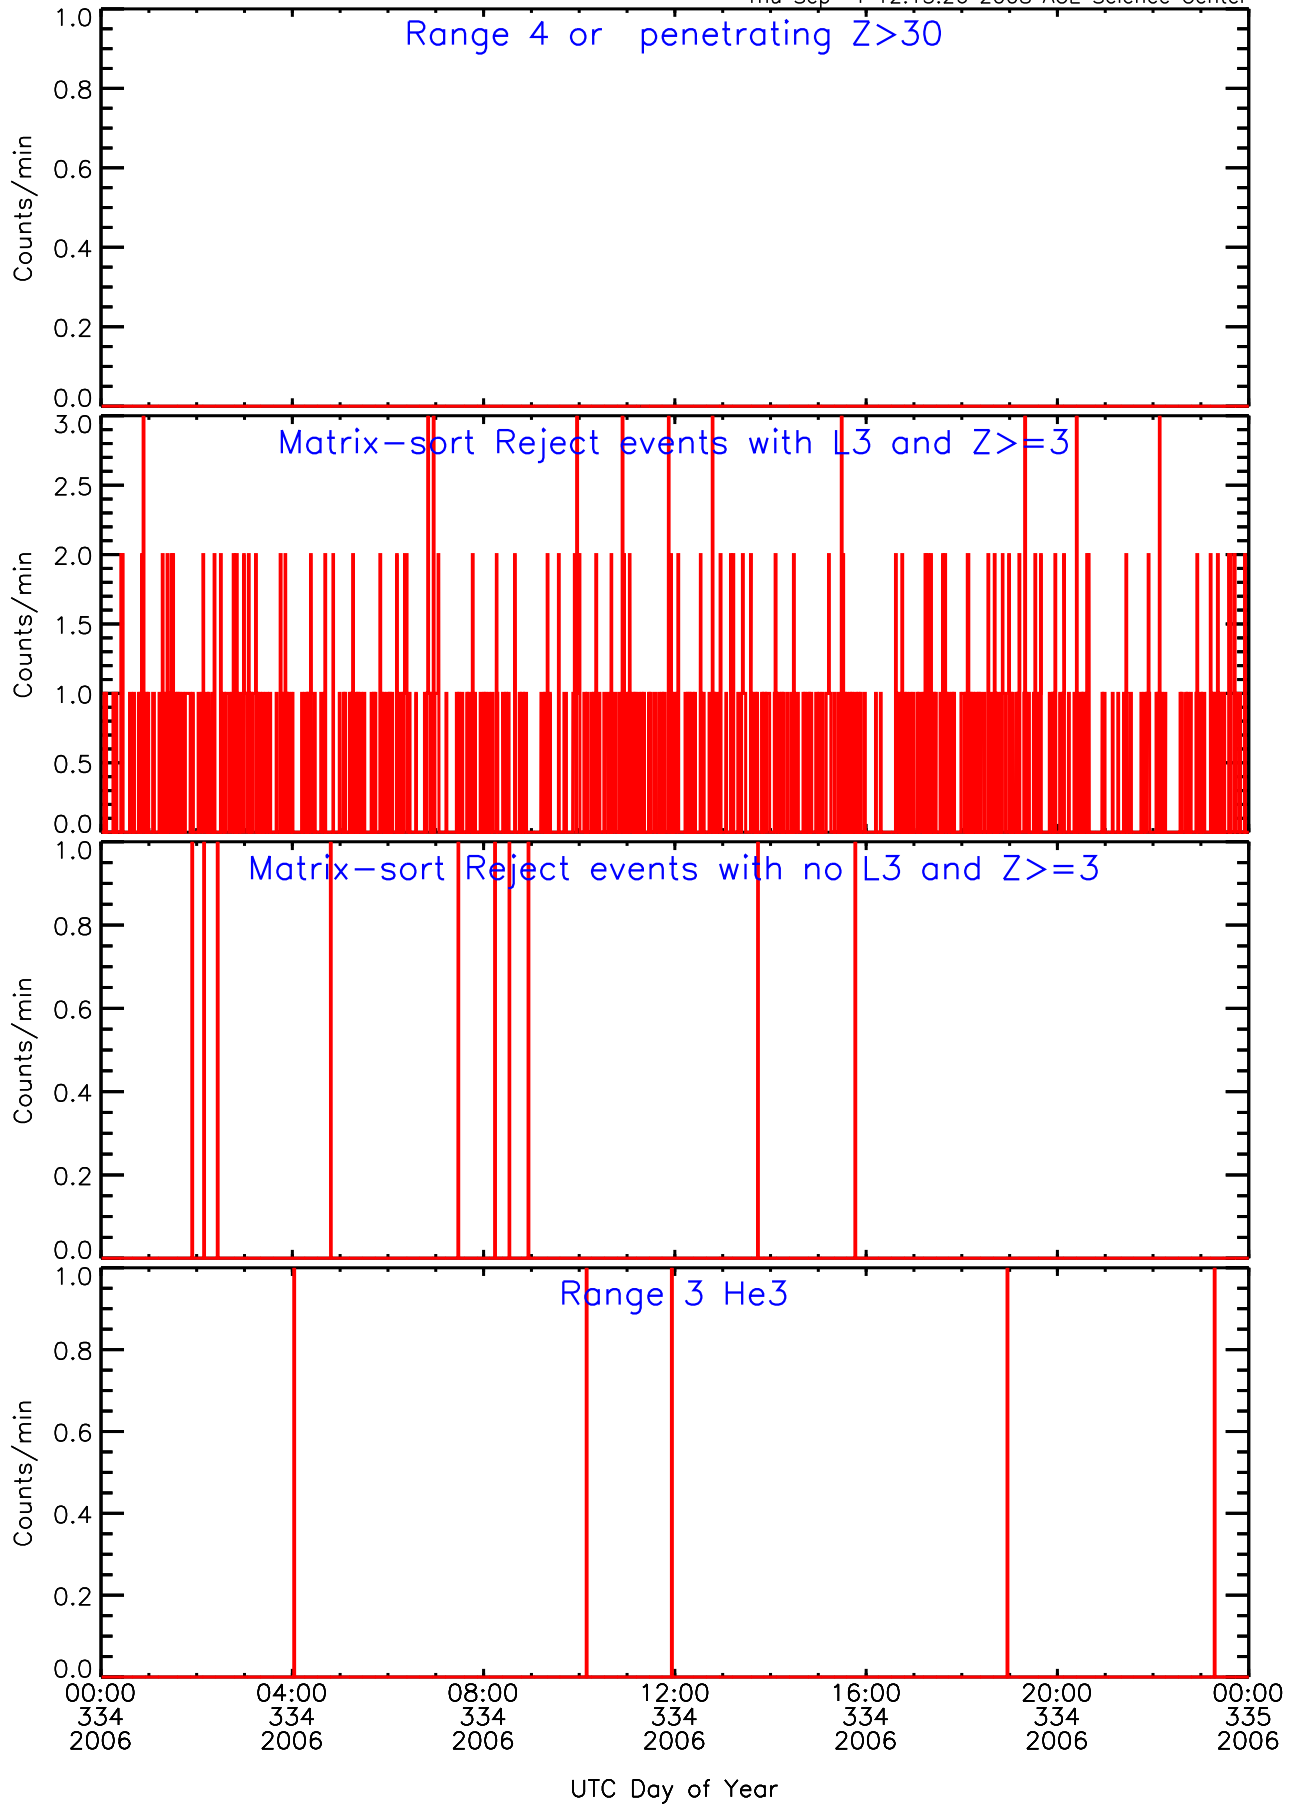

LET ahead Livetime/Trigger Data for 2006-334

Thu Sep 4 12:15:40 2008 ACE Science Center

LET ahead EVPRATES Data for 2006-334

Thu Sep 4 12:15:09 2008 ACE Science Center

LET ahead EVPRATES Data for 2006-334

Thu Sep 4 12:15:09 2008 ACE Science Center

LET ahead EVPRATES Data for 2006-334

Thu Sep 4 12:15:10 2008 ACE Science Center

LET ahead EVPRATES Data for 2006-334

Thu Sep 4 12:15:10 2008 ACE Science Center

LET ahead BUFRATES Data for 2006-334

Thu Sep 4 12:15:25 2008 ACE Science Center

LET ahead BUFRATES Data for 2006-334

Thu Sep 4 12:15:25 2008 ACE Science Center

LET ahead BUFRATES Data for 2006-334

Thu Sep 4 12:15:26 2008 ACE Science Center

LET ahead BUFRATES Data for 2006-334

Thu Sep 4 12:15:26 2008 ACE Science Center

LET ahead BUFRATES Data for 2006-334

Thu Sep 4 12:15:26 2008 ACE Science Center

LET ahead BUFRATES Data for 2006-334

Thu Sep 4 12:15:26 2008 ACE Science Center

LET ahead BUFRATES Data for 2006-334